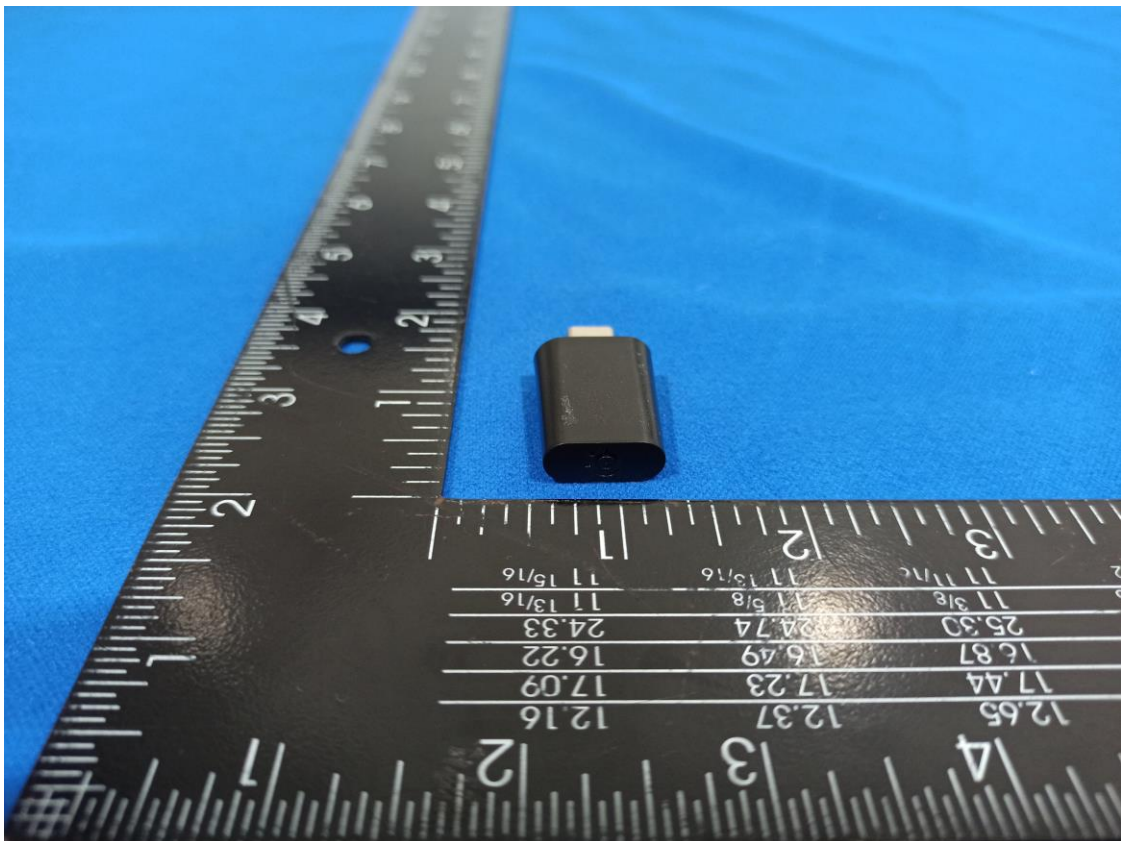

Photographs of EUT

USB TYPE-C Cable
Brand: steelseries, Model: ss-c-cable

Extension Adapter
Brand: steelseries, Model: M25A