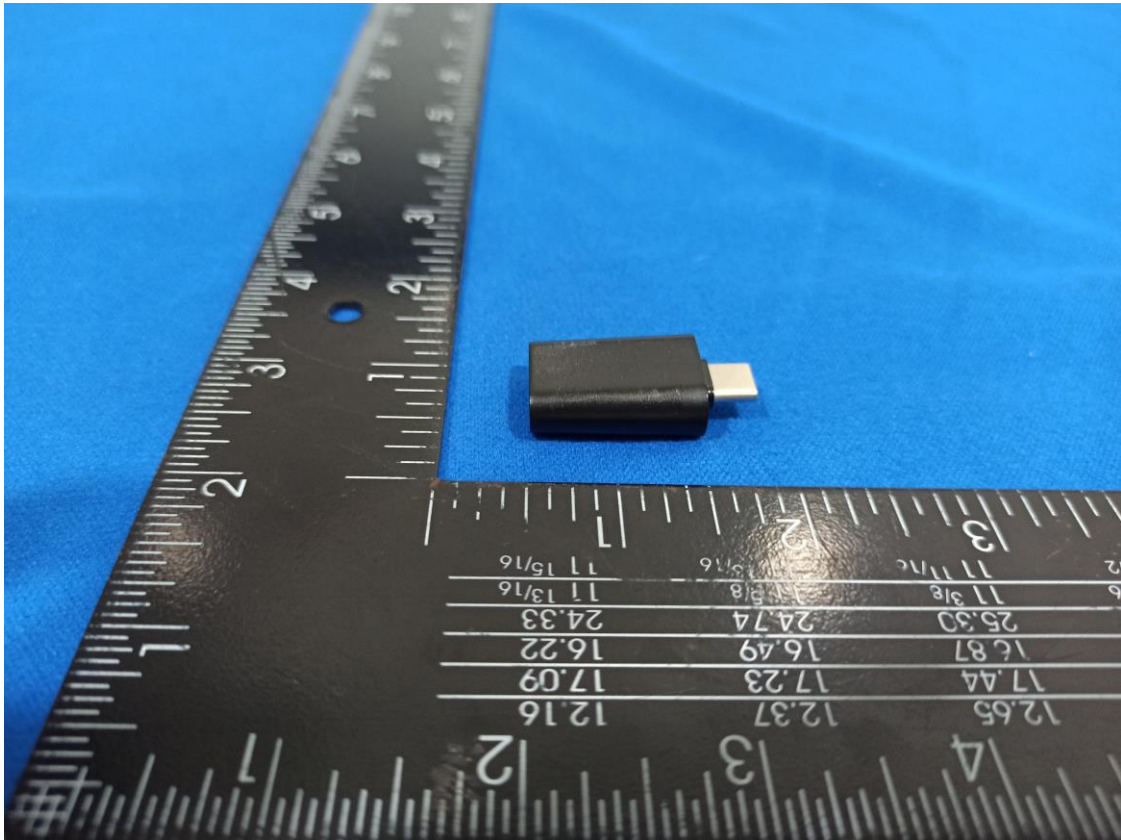

Photographs of EUT

USB TYPE-C Cable
Brand: steelseries, Model: ss-c-cable

Extension Adapter
Brand: steelseries, Model: M25A