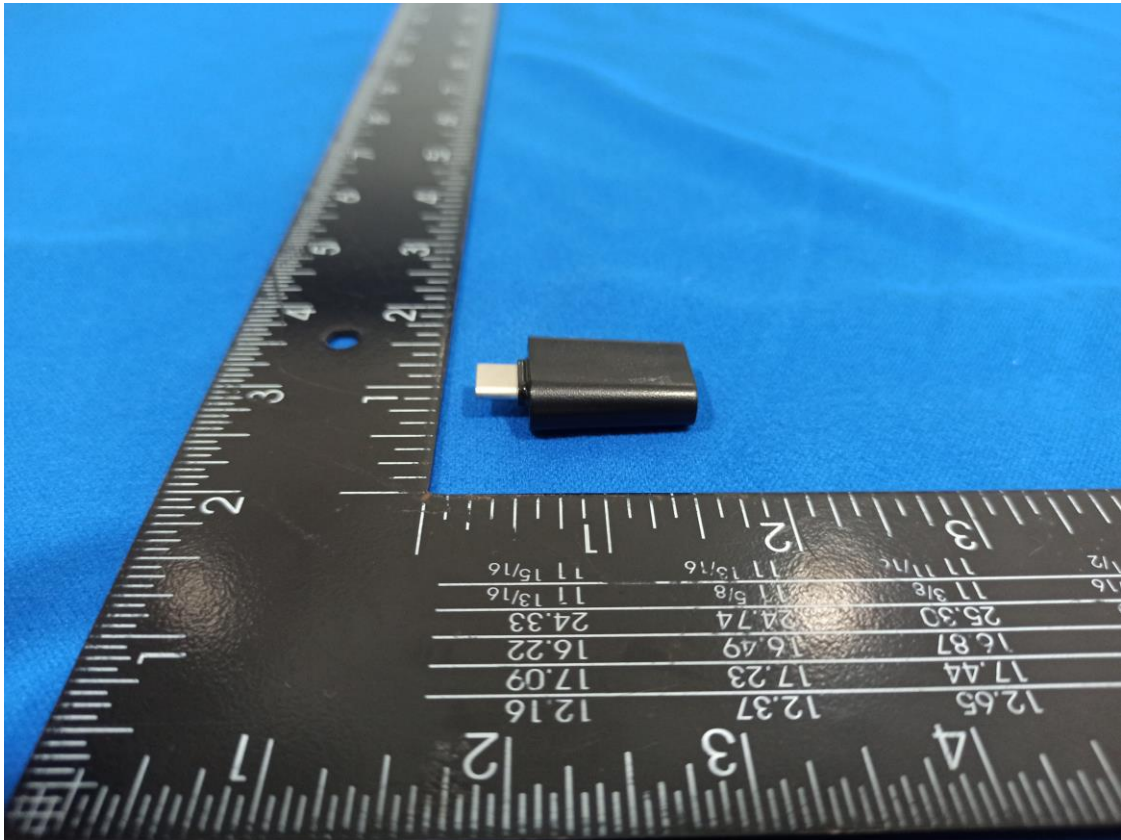

Photographs of EUT

USB TYPE-C Cable
Brand: steelseries, Model: ss-c-cable

Extension Adapter
Brand: steelseries, Model: M25A