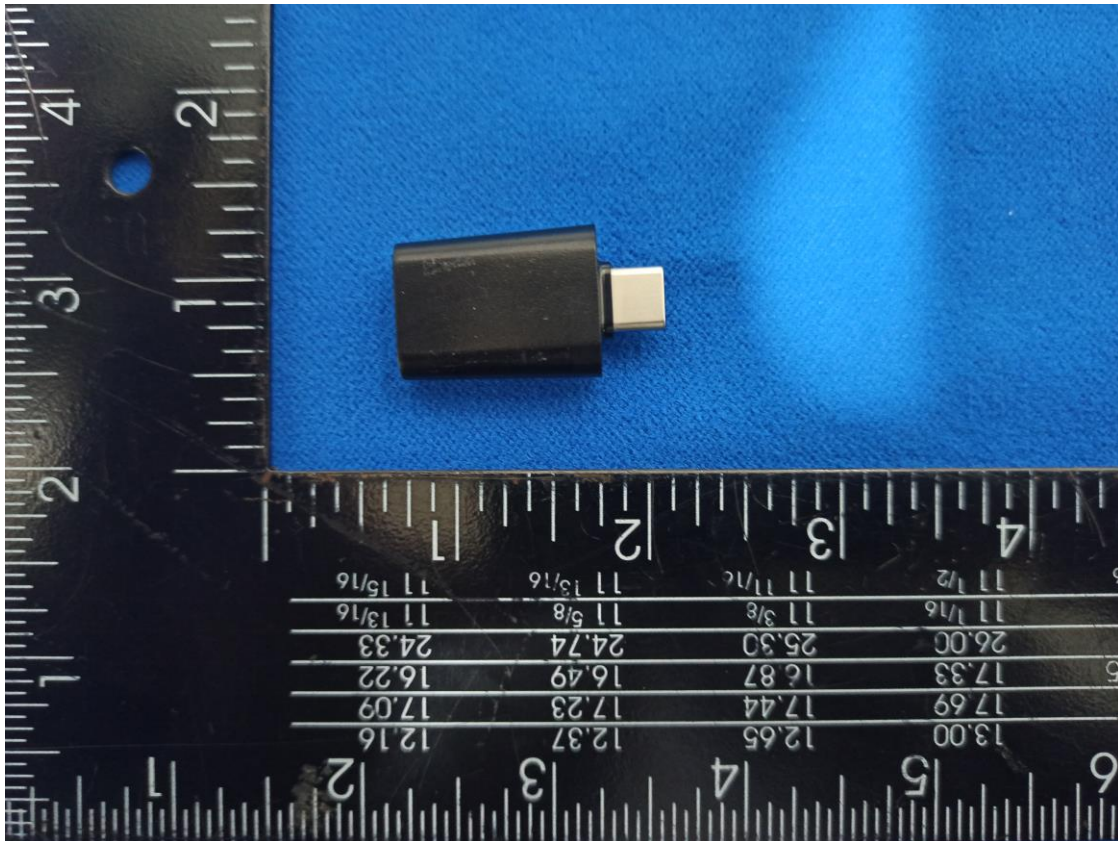

Photographs of EUT

USB TYPE-C Cable
Brand: steelseries, Model: ss-c-cable

Extension Adapter
Brand: steelseries, Model: M25A