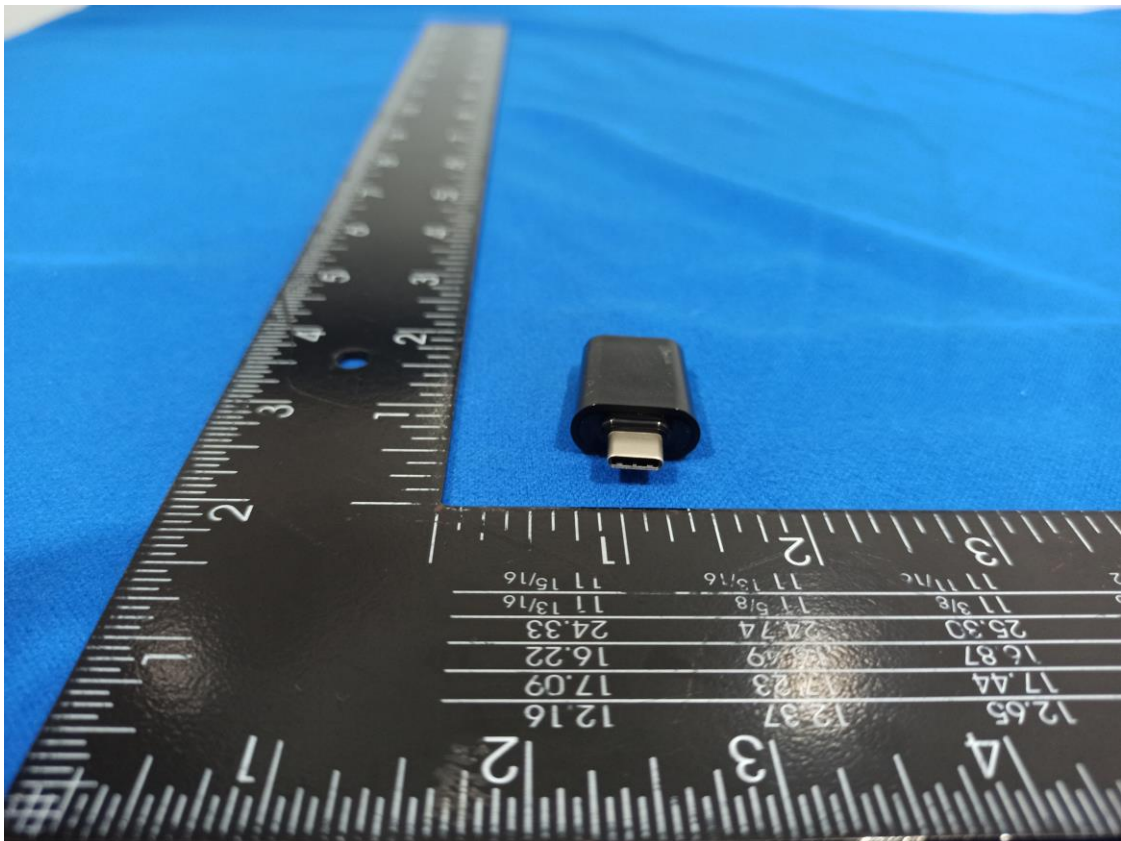

Photographs of EUT

USB TYPE-C Cable
Brand: steelseries, Model: ss-c-cable

Extension Adapter
Brand: steelseries, Model: M25A