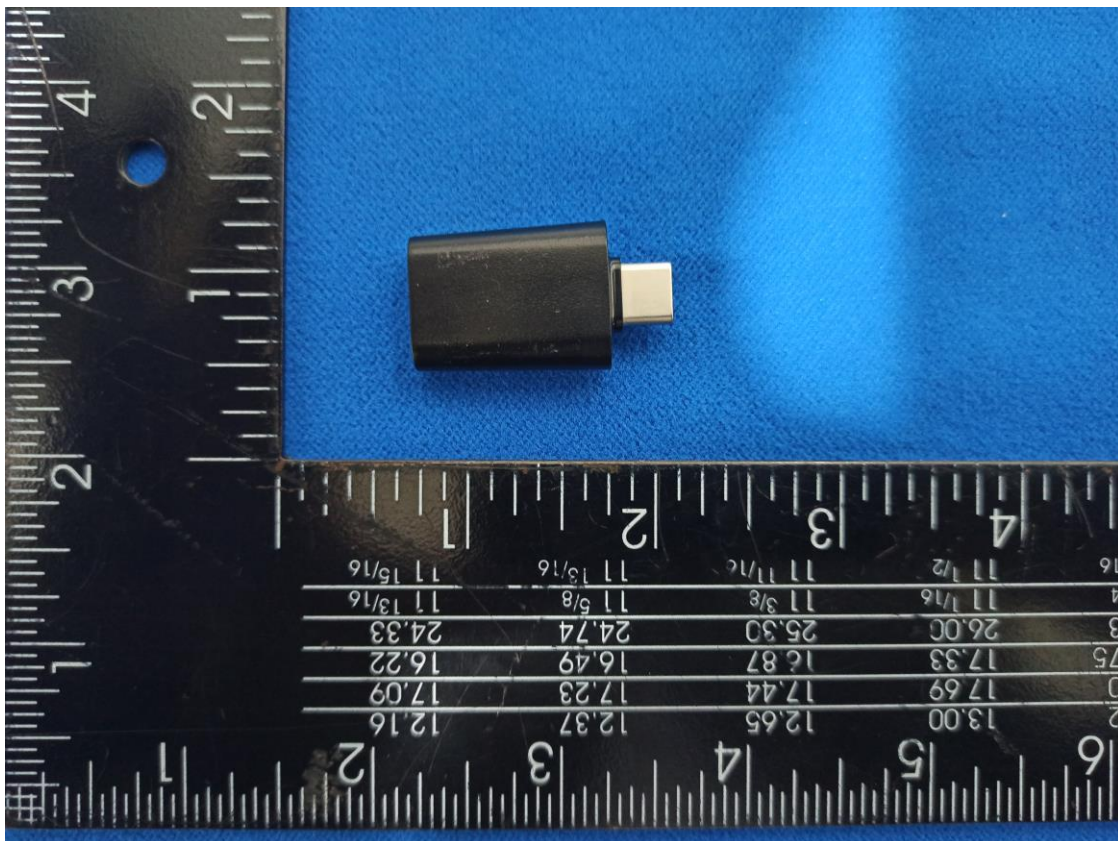

Photographs of EUT

USB TYPE-C Cable
Brand: steelseries, Model: ss-c-cable

Extension Adapter
Brand: steelseries, Model: M25A