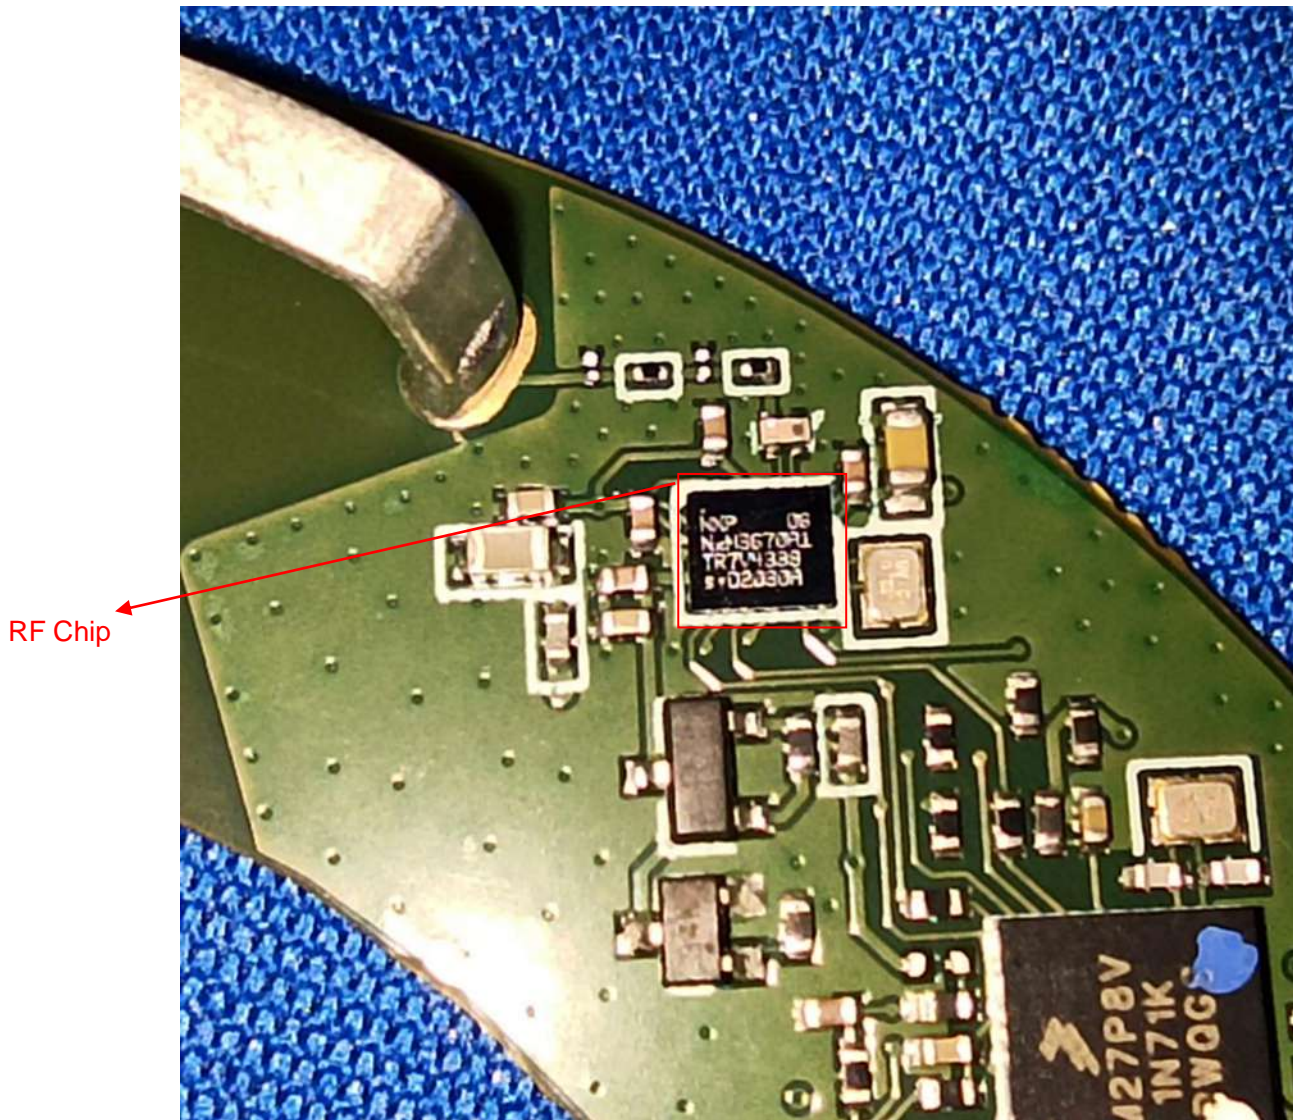

Antenna position

Battery

Brand: Apower Electronics Co.,Ltd, Model: AEC503759(1ICP5/37/60)