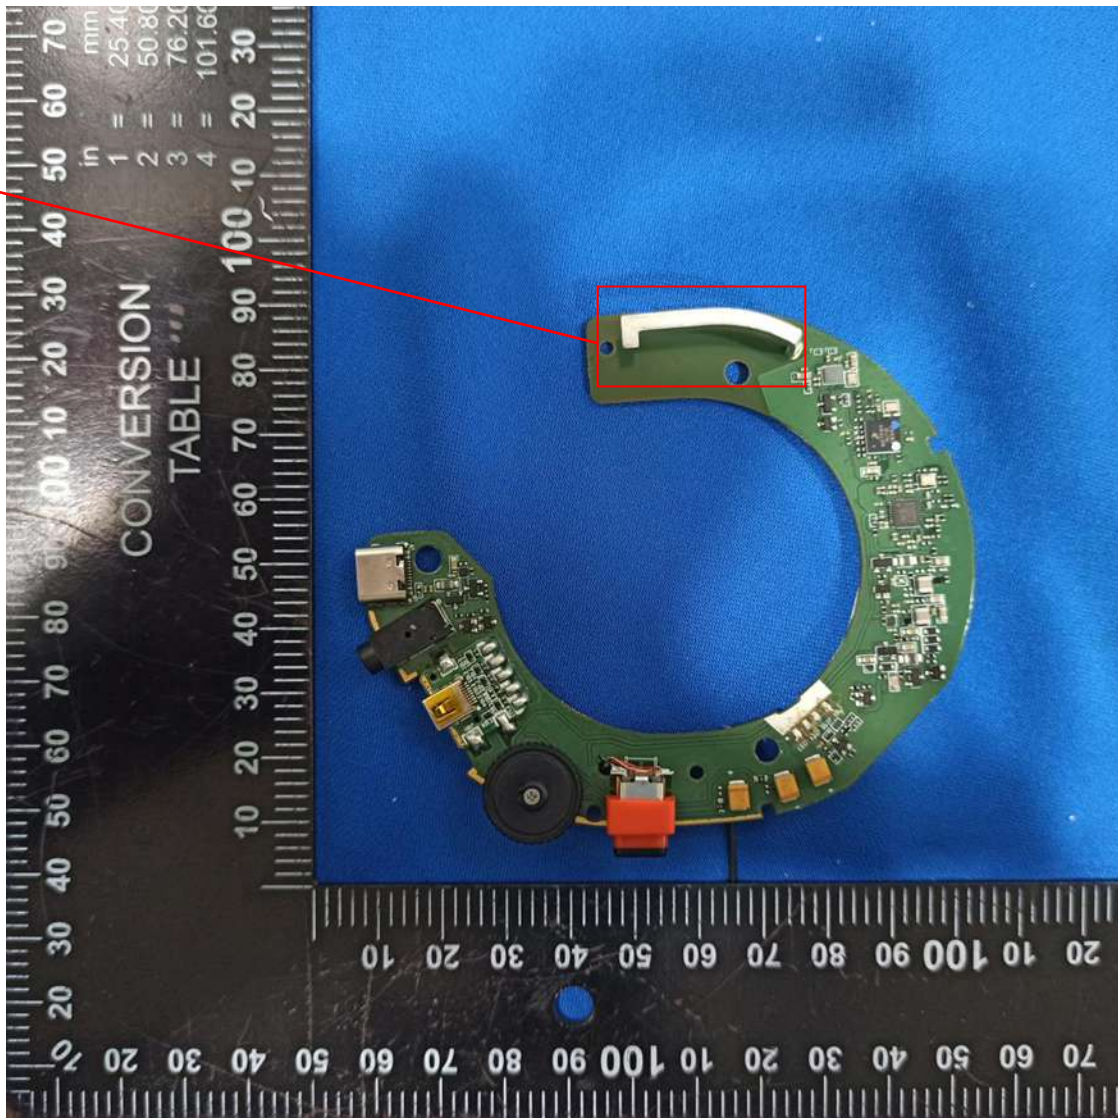

Antenna position

Battery

Brand: Apower Electronics Co.,Ltd, Model: AEC503759(1ICP5/37/60)