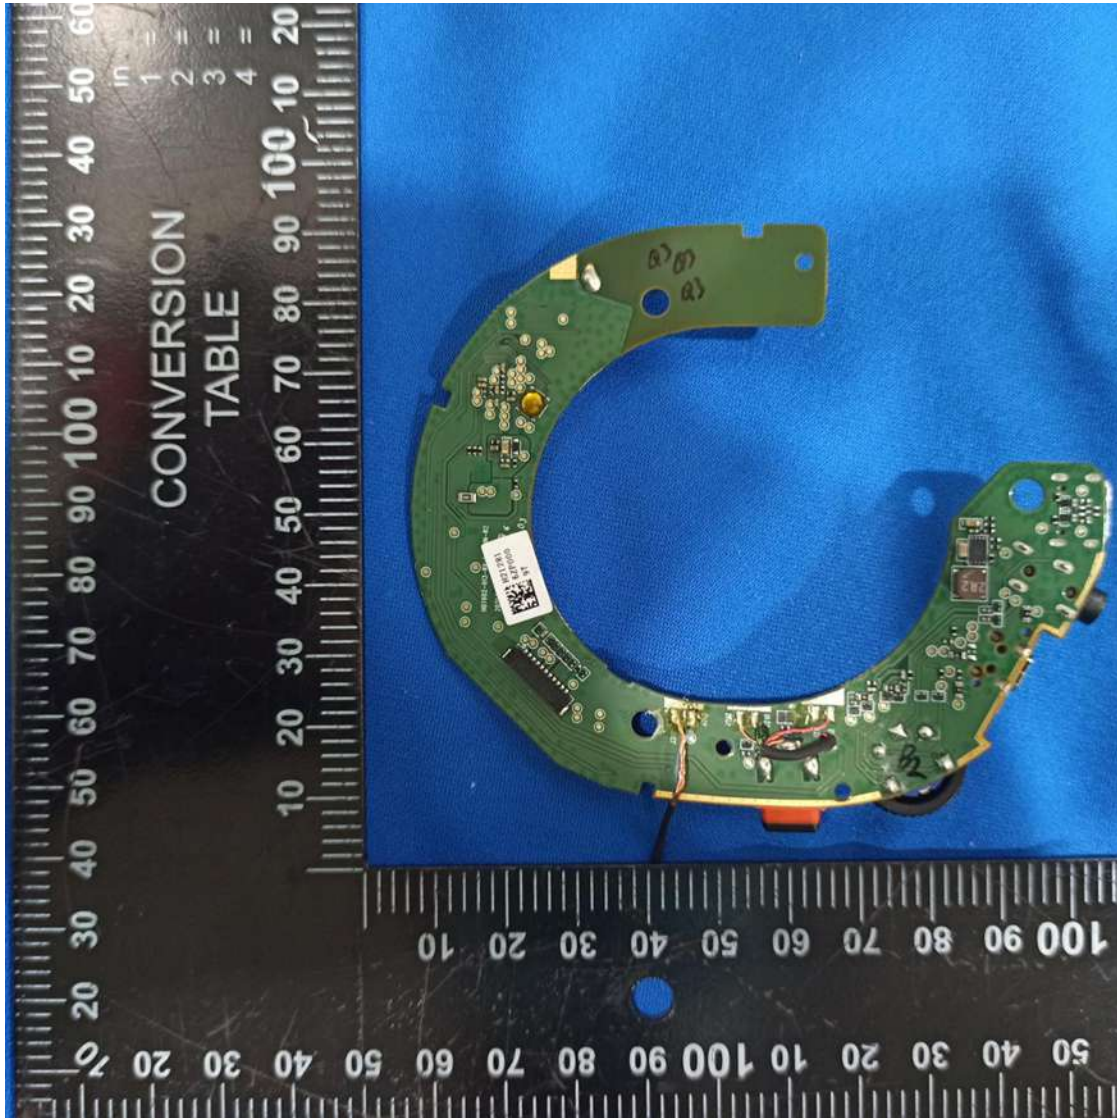

Antenna position

Battery

Brand: Apower Electronics Co.,Ltd, Model: AEC503759(1ICP5/37/60)