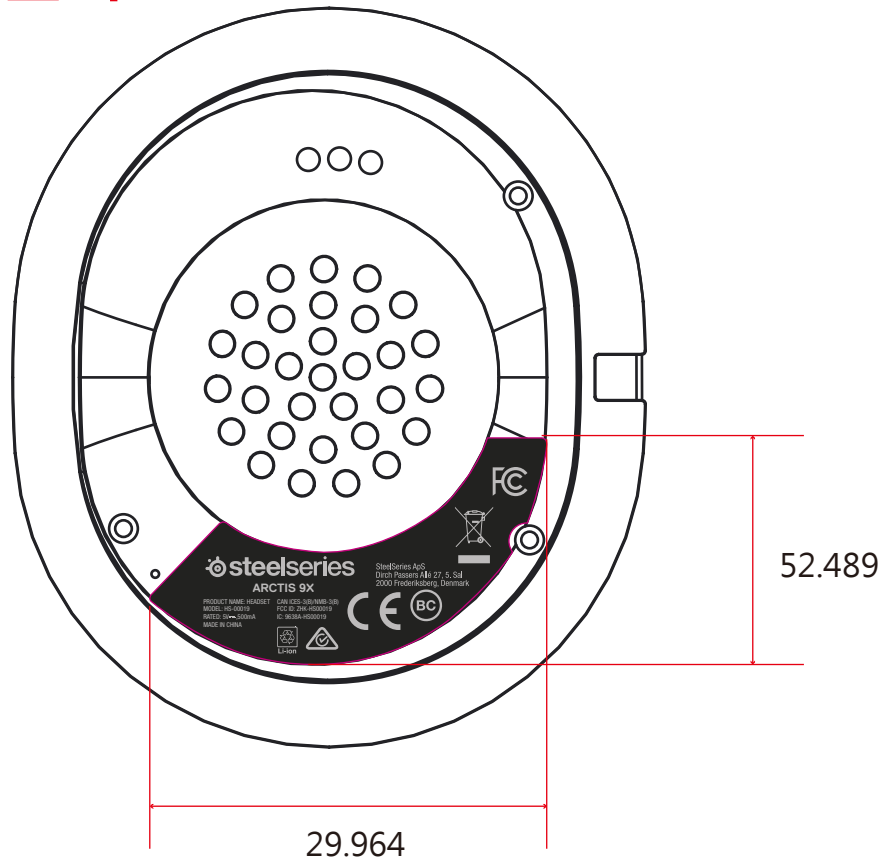

Label & Location

左耳

NOTES:

1. Material: PET, matte coating
2. Background color and barcode background color: Pantone Cool Grey 4C
3. Text and barcode: Black