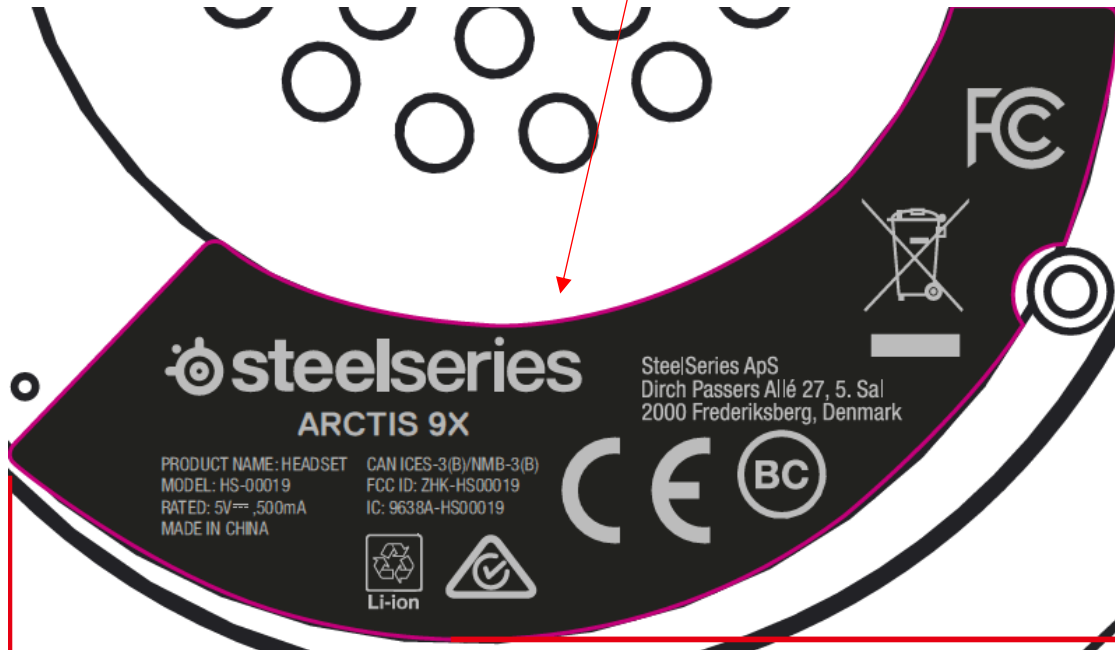

Label & Location

左耳

NOTES:

1. Material: PET, matte coating
2. Background color and barcode background color: Pantone Cool Grey 4C
3. Text and barcode: Black