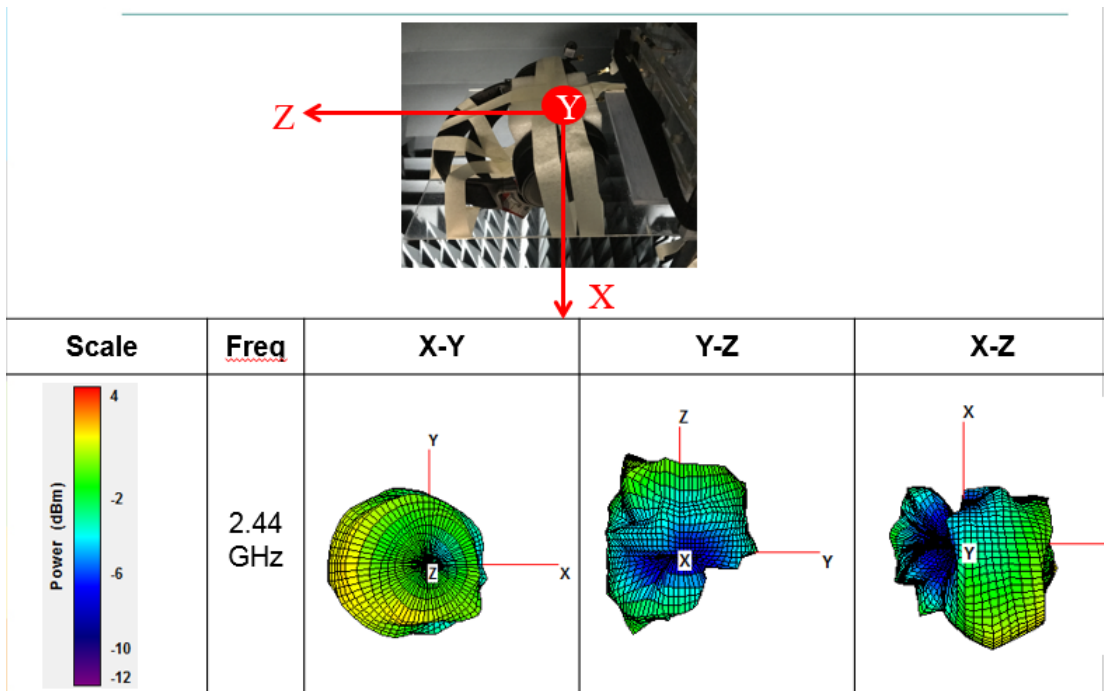

Antenna Spec

Type: IFA antenna

Gain: 3.61dBi

Scale	Freq	X-Y	Y-Z	X-Z
<p>Power (dBm)</p> <p>4</p> <p>0</p> <p>-4</p> <p>-8</p> <p>-12</p> <p>-16</p>	2.44 GHz			