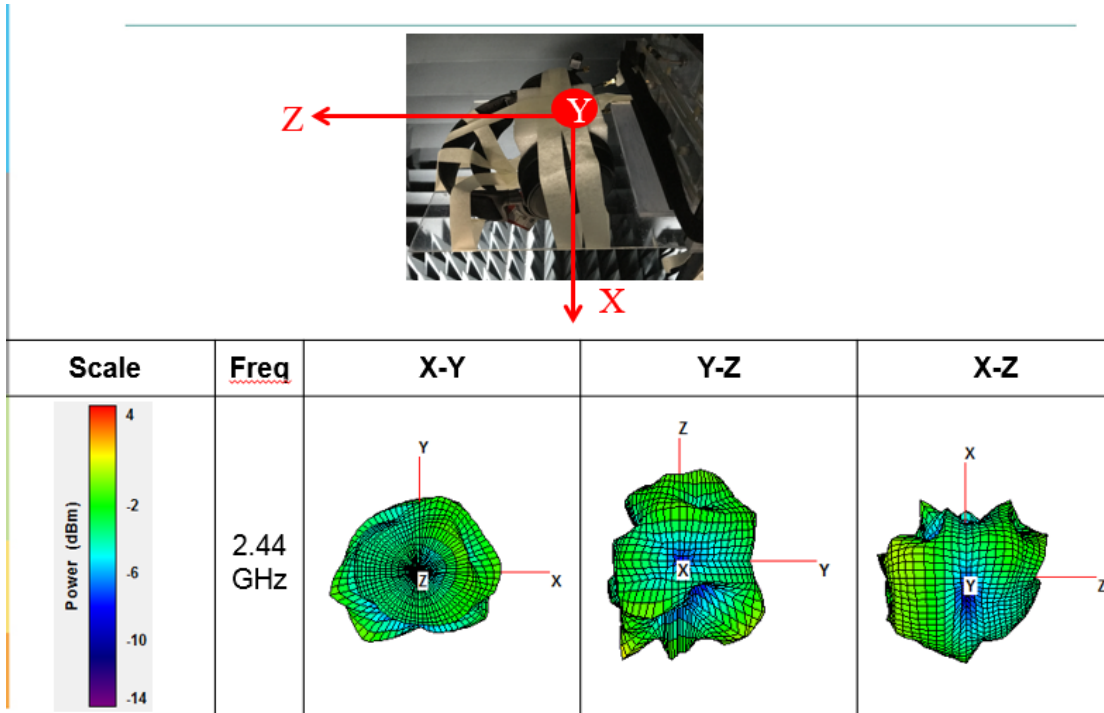

Antenna Spec

Type: IFA antenna

Gain: 3.61dBi

Scale	Freq	X-Y	Y-Z	X-Z
<p>Power (dBm)</p> <p>4</p> <p>0</p> <p>-4</p> <p>-8</p> <p>-12</p> <p>-16</p>	2.44 GHz			