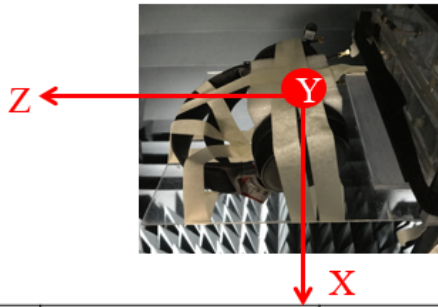

Antenna Spec

Type: IFA antenna

Gain: 3.61dBi

Scale	Freq	X-Y	Y-Z	X-Z
<p>Power (dBm)</p> <p>4</p> <p>0</p> <p>-4</p> <p>-8</p> <p>-12</p> <p>-16</p>	2.44 GHz			