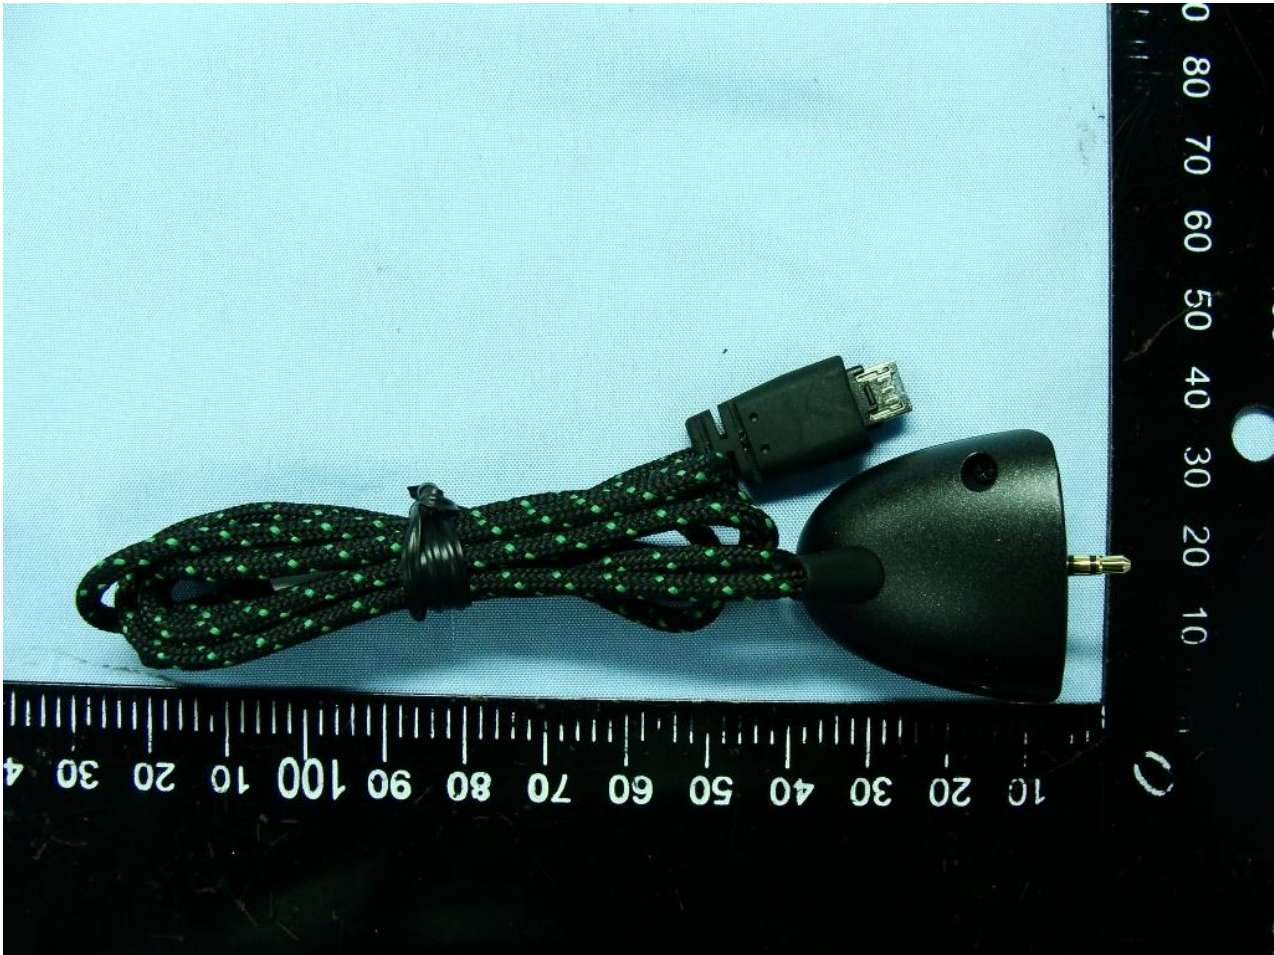

**1. External Photograph of EUT**

**Brand Name: SteelSeries / Model Name: 61262-02**

Brand Name: SteelSeries / Model Name: 61262-02

**2. Photograph of Accessory**

**Brand Name: SteelSeries / Model Name: 61262-02**

**Remark:** For accessories equipped with this EUT, please refer to the following photos.

Brand Name: SteelSeries / Model Name: 61262-02

Brand Name: SteelSeries / Model Name: 61262-02

Brand Name: SteelSeries / Model Name: 61262-02