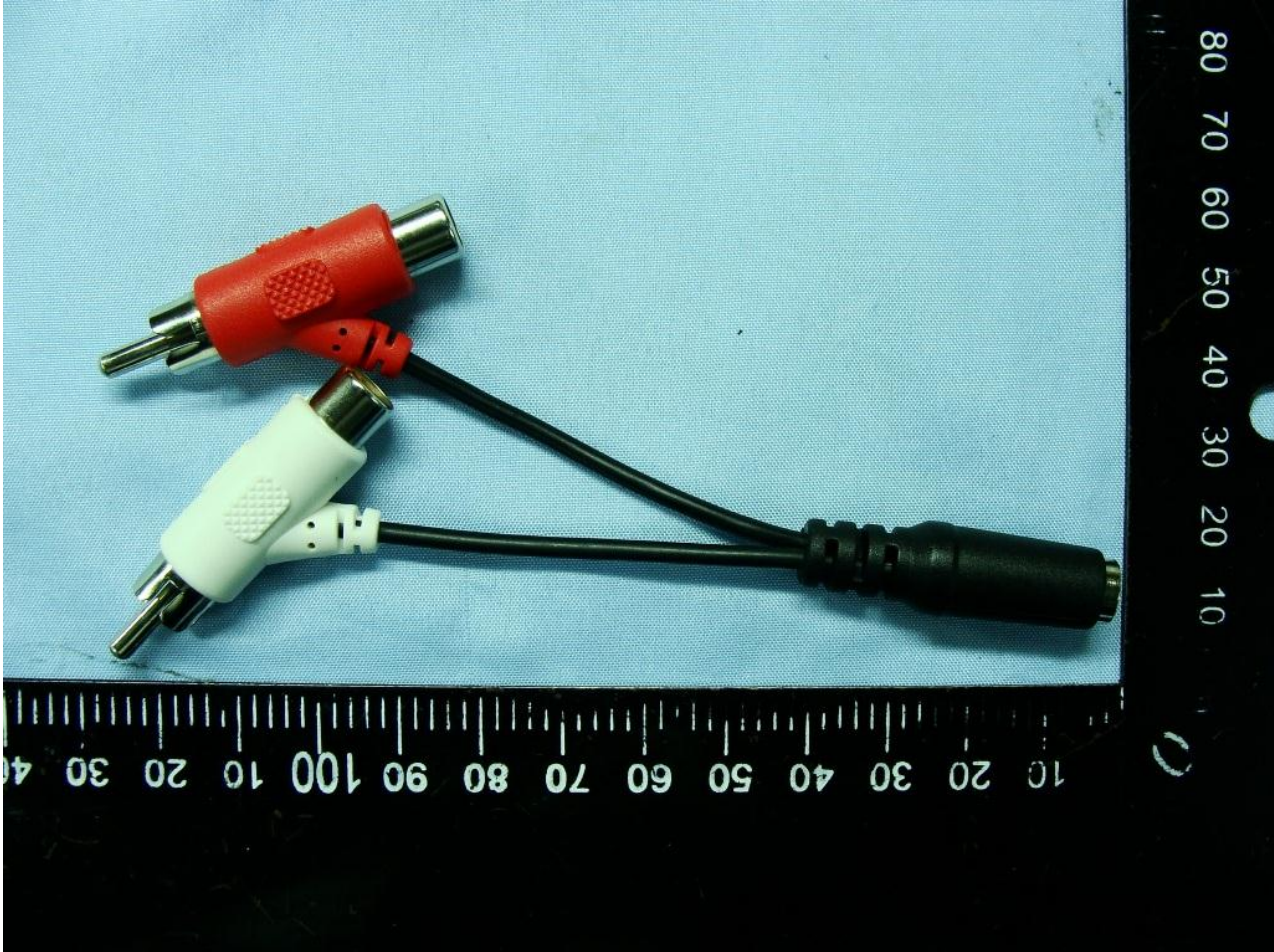

Brand Name: SteelSeries / Model Name: 61262-02