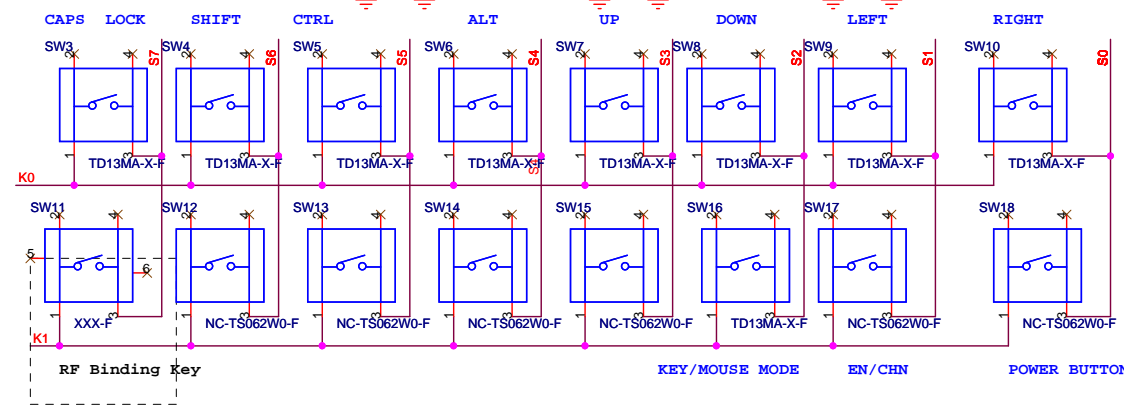

JETWAY INFORMATION CO.,LTD.	
	Title EM78P451S & SW	
Size B	Document Number MiniKP	Rev 0.0
Date: Monday, March 07, 2011		Sheet 1 of 2