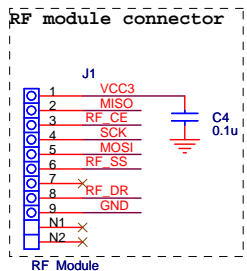

Modify By Bruce 2010\_12\_23

Modify By Bruce 2010\_12\_23

	<b>JETWAY INFORMATION CO.,LTD.</b>	
	Title <b>EM78P451S &amp; SW</b>	
Size B	Document Number <b>MiniKP</b>	Rev 0.0
Date: Monday, March 07, 2011		Sheet 1 of 2