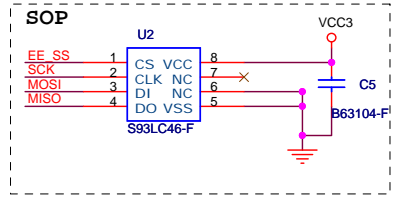

Modify By Bruce 2010\_12\_23

Modify By Bruce 2010\_12\_23

	<b>JETWAY INFORMATION CO.,LTD.</b>	
	Title <b>EM78P451S &amp; SW</b>	
Size B	Document Number <b>MiniKP</b>	Rev 0.0
Date: Monday, March 07, 2011		Sheet 1 of 2