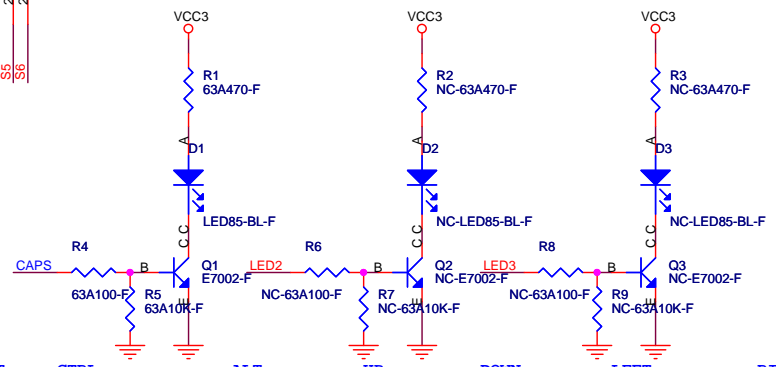

JETWAY INFORMATION CO.,LTD.	
	Title EM78P451S & SW	
Size B	Document Number MiniKP	Rev 0.0
Date: Monday, March 07, 2011		Sheet 1 of 2