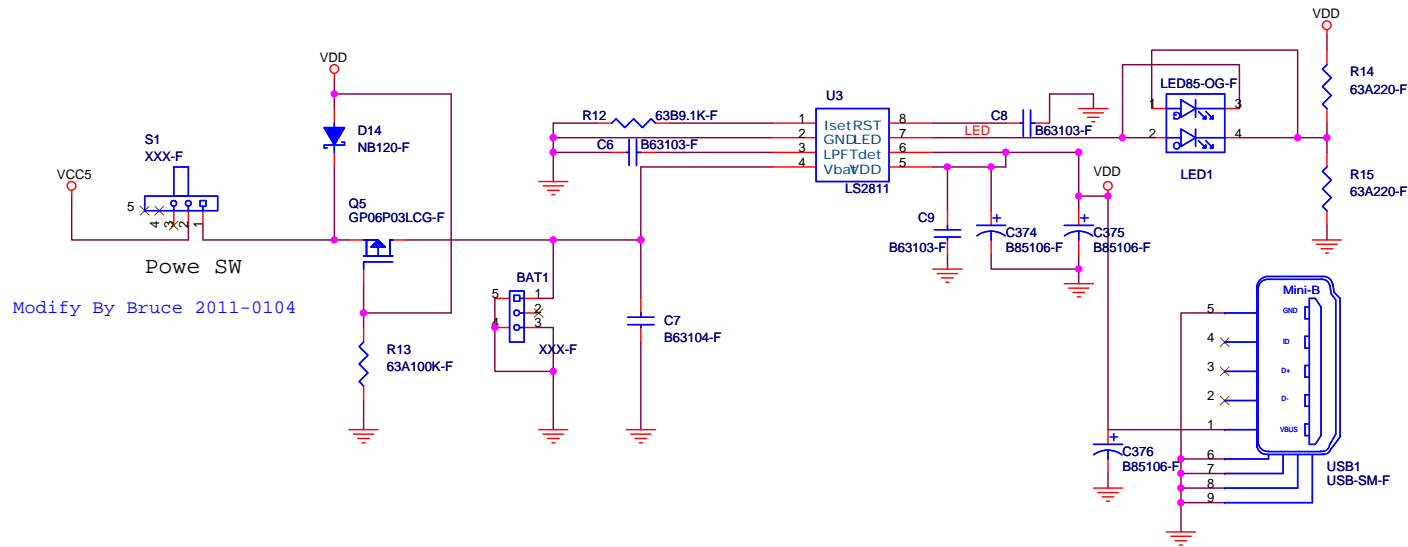

Modify By Bruce 2010\_12\_23

Modify By Bruce 2010\_12\_23

	<b>JETWAY INFORMATION CO.,LTD.</b>	
	Title <b>EM78P451S &amp; SW</b>	
Size B	Document Number <b>MiniKP</b>	Rev 0.0
Date: Monday, March 07, 2011		Sheet 1 of 2