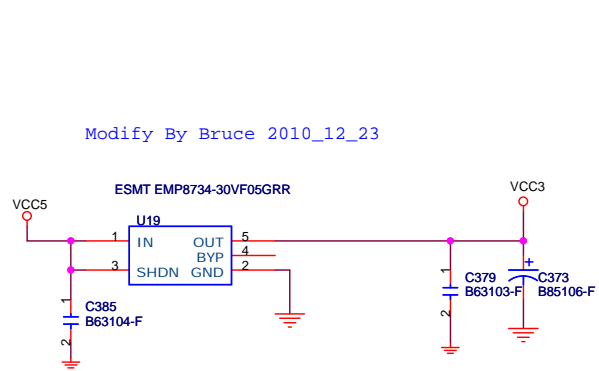

Modify By Bruce 2010_12_23