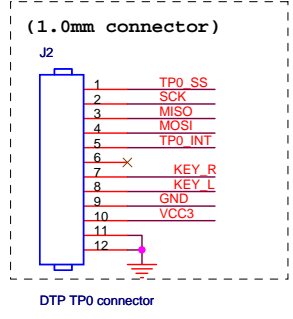

Modify By Bruce 2010\_12\_23

Modify By Bruce 2010\_12\_23

	<b>JETWAY INFORMATION CO.,LTD.</b>	
	Title <b>EM78P451S &amp; SW</b>	
Size B	Document Number <b>MiniKP</b>	Rev 0.0
Date: Monday, March 07, 2011		Sheet 1 of 2