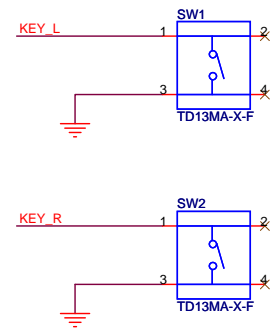

Modify By Bruce 2010\_12\_23

Modify By Bruce 2010\_12\_23

	<b>JETWAY INFORMATION CO.,LTD.</b>	
	Title <b>EM78P451S &amp; SW</b>	
Size B	Document Number <b>MiniKP</b>	Rev 0.0
Date: Monday, March 07, 2011		Sheet 1 of 2