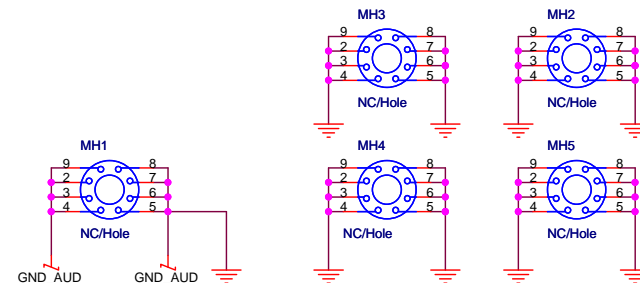

JETWAY INFORMATION CO.,LTD.		
	Title POWER CONN		
Size B	Document Number MiniKP	Rev 0.0	
Date: Friday, March 18, 2011		Sheet 2 of 2