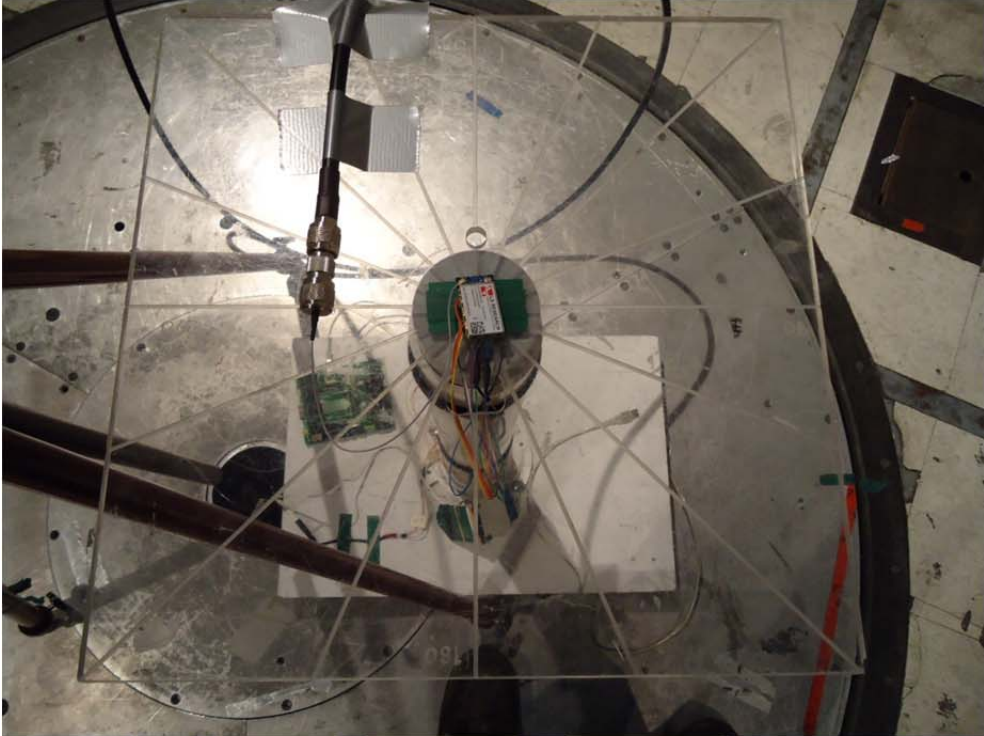

TEST SETUP PHOTOS	
Company Name	Nelson Irrigation Corporation
Model #	NIC-11543-00
FCC ID #	ZH6-VRCOMM-HP
IC #	9688A-VRCOMMHP

Radiated Measurements in Semi-Anechoic Chamber

TEST SETUP PHOTOS	
Company Name	Nelson Irrigation Corporation
Model #	NIC-11543-00
FCC ID #	ZH6-VRCOMM-HP
IC #	9688A-VRCOMMHP

TEST SETUP PHOTOS	
Company Name	Nelson Irrigation Corporation
Model #	NIC-11543-00
FCC ID #	ZH6-VRCOMM-HP
IC #	9688A-VRCOMMHP