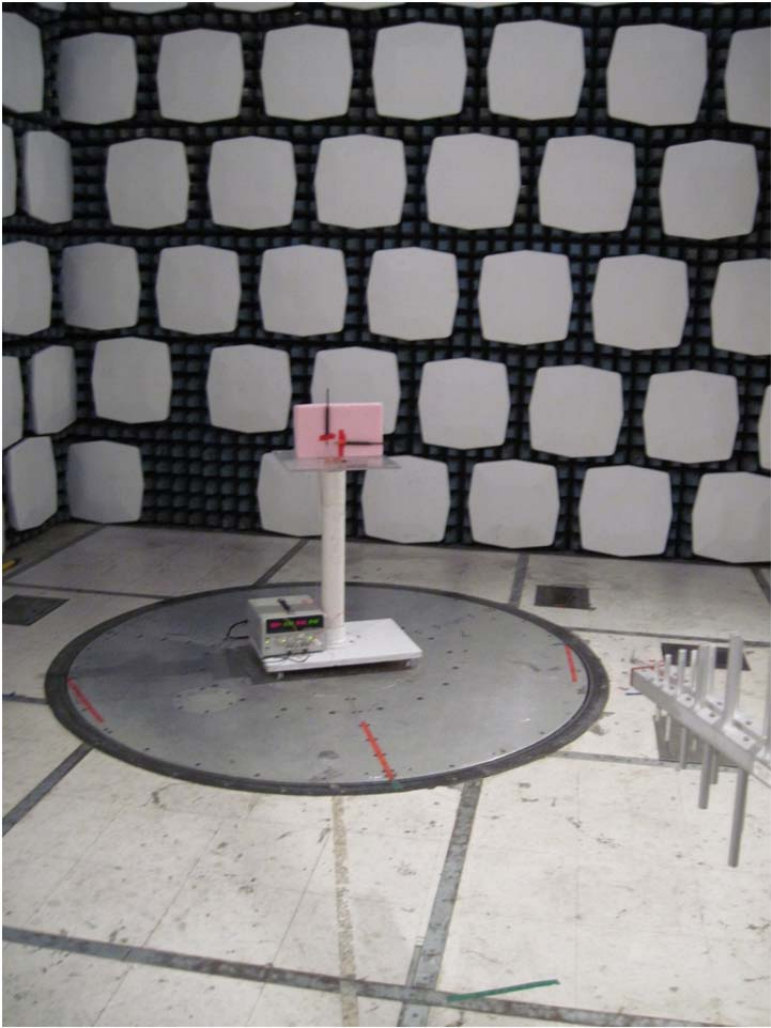

TEST SETUP PHOTOS	
Company Name	Nelson Irrigation Corporation
Model #	NIC-11543-00
FCC ID #	ZH6-VRCOMM-HP
IC #	9688A-VRCOMMHP

Radiated Measurements in Semi-Anechoic Chamber

TEST SETUP PHOTOS	
Company Name	Nelson Irrigation Corporation
Model #	NIC-11543-00
FCC ID #	ZH6-VRCOMM-HP
IC #	9688A-VRCOMMHP

Antenna Position Example

Alternate Antenna Position Example

TEST SETUP PHOTOS	
Company Name	Nelson Irrigation Corporation
Model #	NIC-11543-00
FCC ID #	ZH6-VRCOMM-HP
IC #	9688A-VRCOMMHP

Conducted AC Emissions