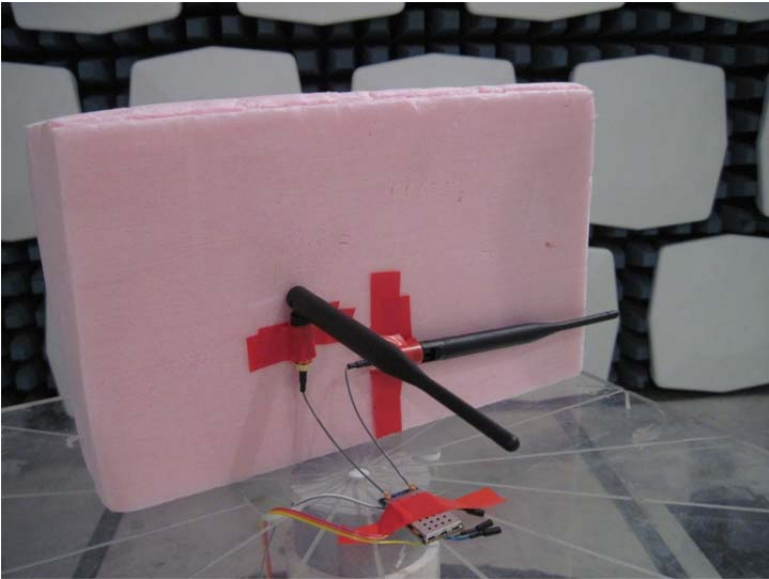

TEST SETUP PHOTOS	
Company Name	Nelson Irrigation Corporation
Model #	NIC-11543-00
FCC ID #	ZH6-VRCOMM-HP
IC #	9688A-VRCOMMHP

Radiated Measurements in Semi-Anechoic Chamber

TEST SETUP PHOTOS	
Company Name	Nelson Irrigation Corporation
Model #	NIC-11543-00
FCC ID #	ZH6-VRCOMM-HP
IC #	9688A-VRCOMMHP

Antenna Position Example

Alternate Antenna Position Example

TEST SETUP PHOTOS	
Company Name	Nelson Irrigation Corporation
Model #	NIC-11543-00
FCC ID #	ZH6-VRCOMM-HP
IC #	9688A-VRCOMMHP

Conducted AC Emissions