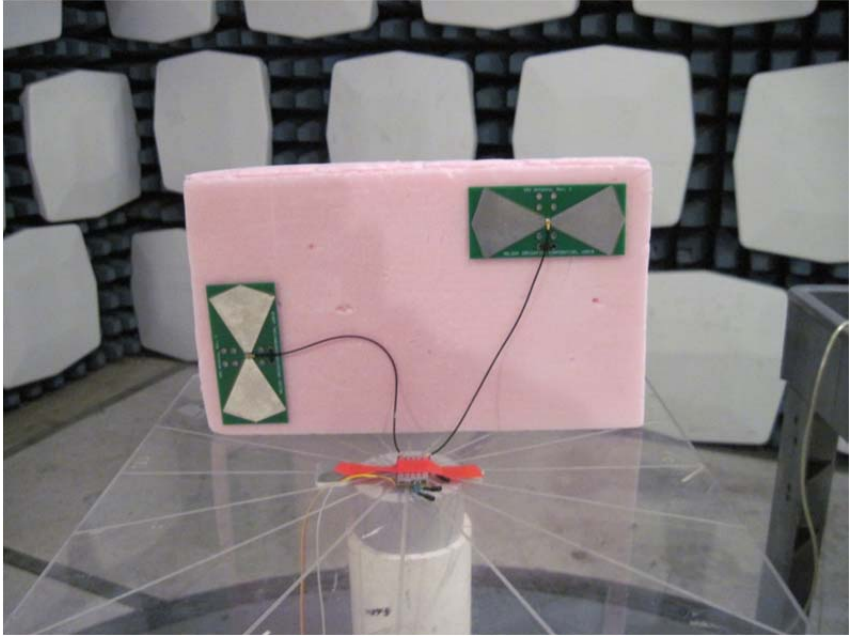

TEST SETUP PHOTOS	
Company Name	Nelson Irrigation Corporation
Model #	NIC-11543-00
FCC ID #	ZH6-VRCOMM-HP
IC #	9688A-VRCOMMHP

Radiated Measurements in Semi-Anechoic Chamber

Alternate Antenna Position Example

TEST SETUP PHOTOS	
Company Name	Nelson Irrigation Corporation
Model #	NIC-11543-00
FCC ID #	ZH6-VRCOMM-HP
IC #	9688A-VRCOMMHP

Alternate Antenna Position Example

Conducted AC Emissions Setup

TEST SETUP PHOTOS	
Company Name	Nelson Irrigation Corporation
Model #	NIC-11543-00
FCC ID #	ZH6-VRCOMM-HP
IC #	9688A-VRCOMMHP

TEST SETUP PHOTOS	
Company Name	Nelson Irrigation Corporation
Model #	NIC-11543-00
FCC ID #	ZH6-VRCOMM-HP
IC #	9688A-VRCOMMHP