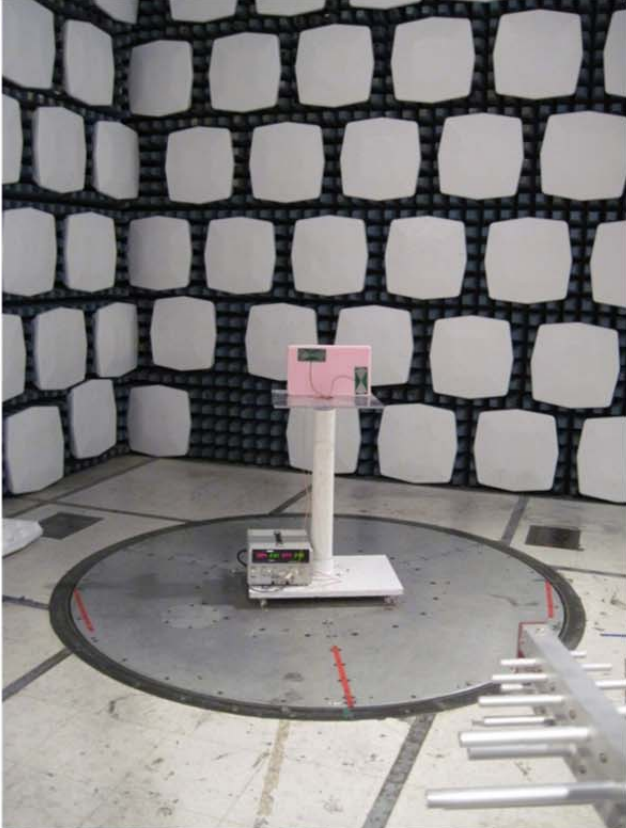

TEST SETUP PHOTOS	
Company Name	Nelson Irrigation Corporation
Model #	NIC-11543-00
FCC ID #	ZH6-VRCOMM-HP
IC #	9688A-VRCOMMHP

Radiated Measurements in Semi-Anechoic Chamber

Alternate Antenna Position Example

TEST SETUP PHOTOS	
Company Name	Nelson Irrigation Corporation
Model #	NIC-11543-00
FCC ID #	ZH6-VRCOMM-HP
IC #	9688A-VRCOMMHP

Alternate Antenna Position Example

Conducted AC Emissions Setup

TEST SETUP PHOTOS	
Company Name	Nelson Irrigation Corporation
Model #	NIC-11543-00
FCC ID #	ZH6-VRCOMM-HP
IC #	9688A-VRCOMMHP

TEST SETUP PHOTOS	
Company Name	Nelson Irrigation Corporation
Model #	NIC-11543-00
FCC ID #	ZH6-VRCOMM-HP
IC #	9688A-VRCOMMHP