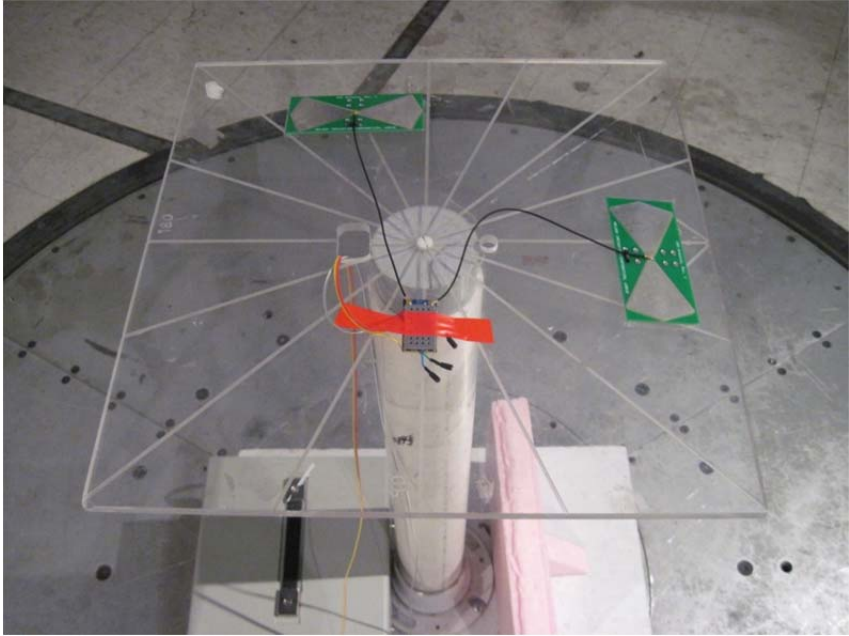

TEST SETUP PHOTOS	
Company Name	Nelson Irrigation Corporation
Model #	NIC-11543-00
FCC ID #	ZH6-VRCOMM-HP
IC #	9688A-VRCOMMHP

Radiated Measurements in Semi-Anechoic Chamber

Alternate Antenna Position Example

TEST SETUP PHOTOS	
Company Name	Nelson Irrigation Corporation
Model #	NIC-11543-00
FCC ID #	ZH6-VRCOMM-HP
IC #	9688A-VRCOMMHP

Alternate Antenna Position Example

Conducted AC Emissions Setup

TEST SETUP PHOTOS	
Company Name	Nelson Irrigation Corporation
Model #	NIC-11543-00
FCC ID #	ZH6-VRCOMM-HP
IC #	9688A-VRCOMMHP

TEST SETUP PHOTOS	
Company Name	Nelson Irrigation Corporation
Model #	NIC-11543-00
FCC ID #	ZH6-VRCOMM-HP
IC #	9688A-VRCOMMHP