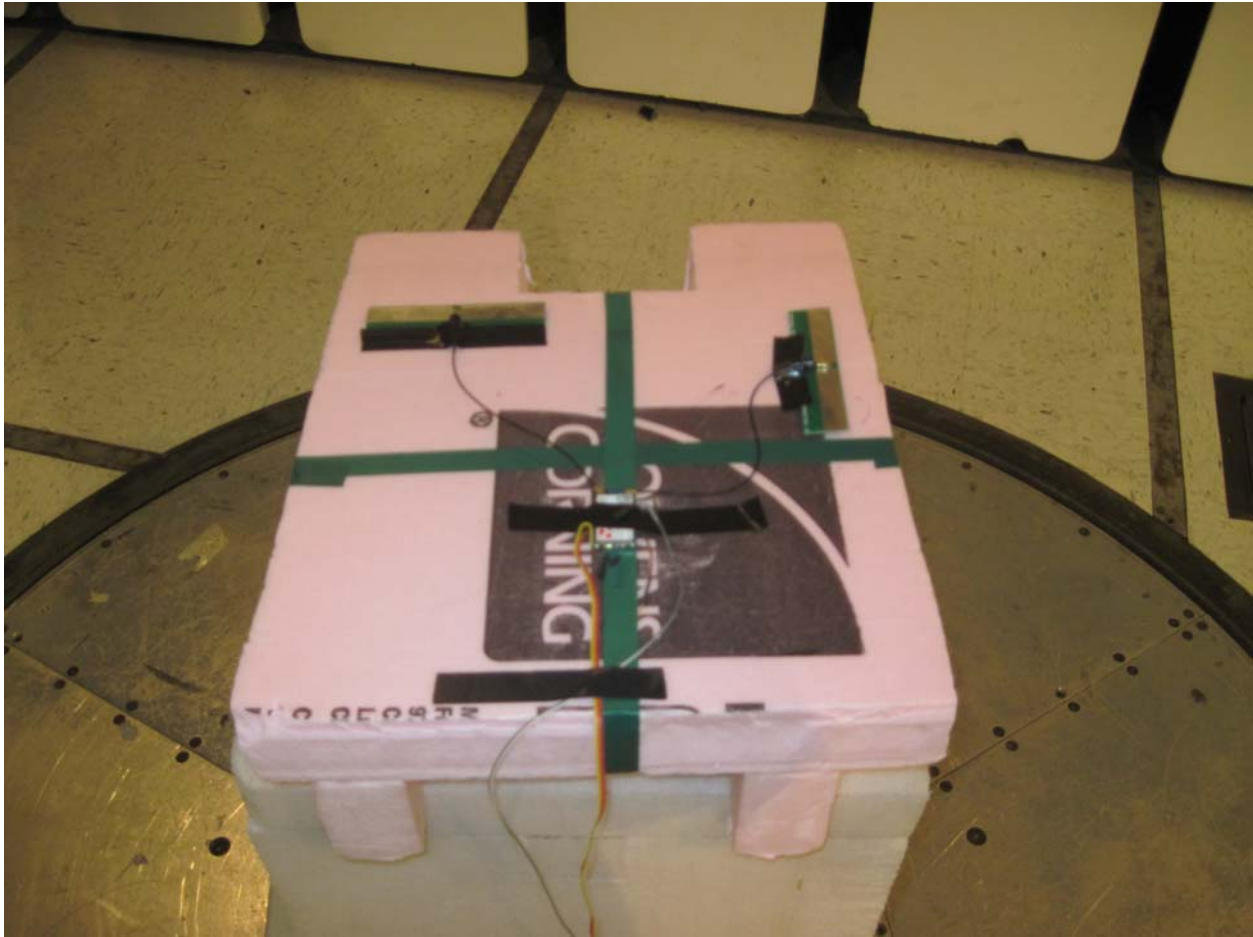

<b>TEST SETUP PHOTOS</b>	
Company Name	Nelson Irrigation Corporation
Model #	NIC-11543-00
FCC ID #	ZH6-VRCOMM-HP
IC #	9688A-VRCOMMHP

Radiated Measurements in Semi-Anechoic Chamber

<b>TEST SETUP PHOTOS</b>	
Company Name	Nelson Irrigation Corporation
Model #	NIC-11543-00
FCC ID #	ZH6-VRCOMM-HP
IC #	9688A-VRCOMMHP

<b>TEST SETUP PHOTOS</b>	
Company Name	Nelson Irrigation Corporation
Model #	NIC-11543-00
FCC ID #	ZH6-VRCOMM-HP
IC #	9688A-VRCOMMHP