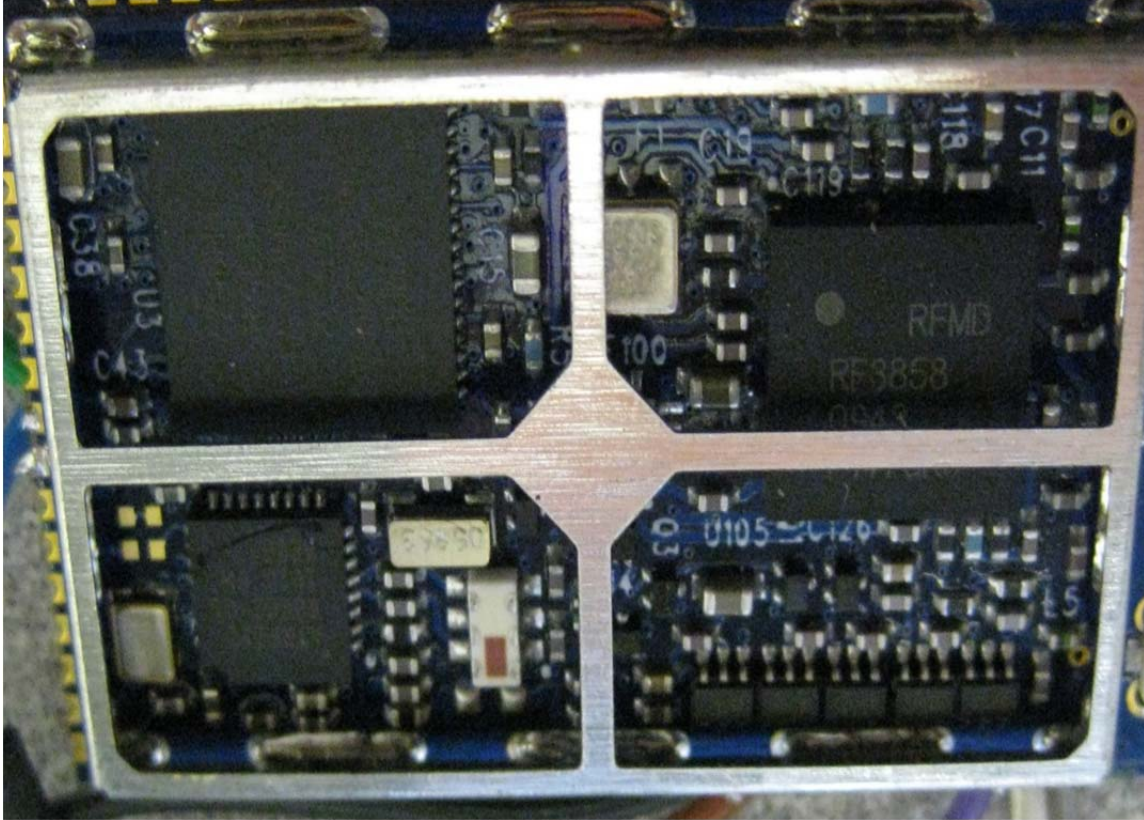

INTERNAL PHOTOS

Company Name	Nelson Irrigation Corporation
Model #	NIC-11543-00
FCC ID #	ZH6-VRCOMM-HP
IC #	9686A-VRCOMMHP

<u>INTERNAL PHOTOS</u>	
Company Name	Nelson Irrigation Corporation
Model #	NIC-11543-00
FCC ID #	ZH6-VRCOMM-HP
IC #	9686A-VRCOMMHP

PCB Back Side