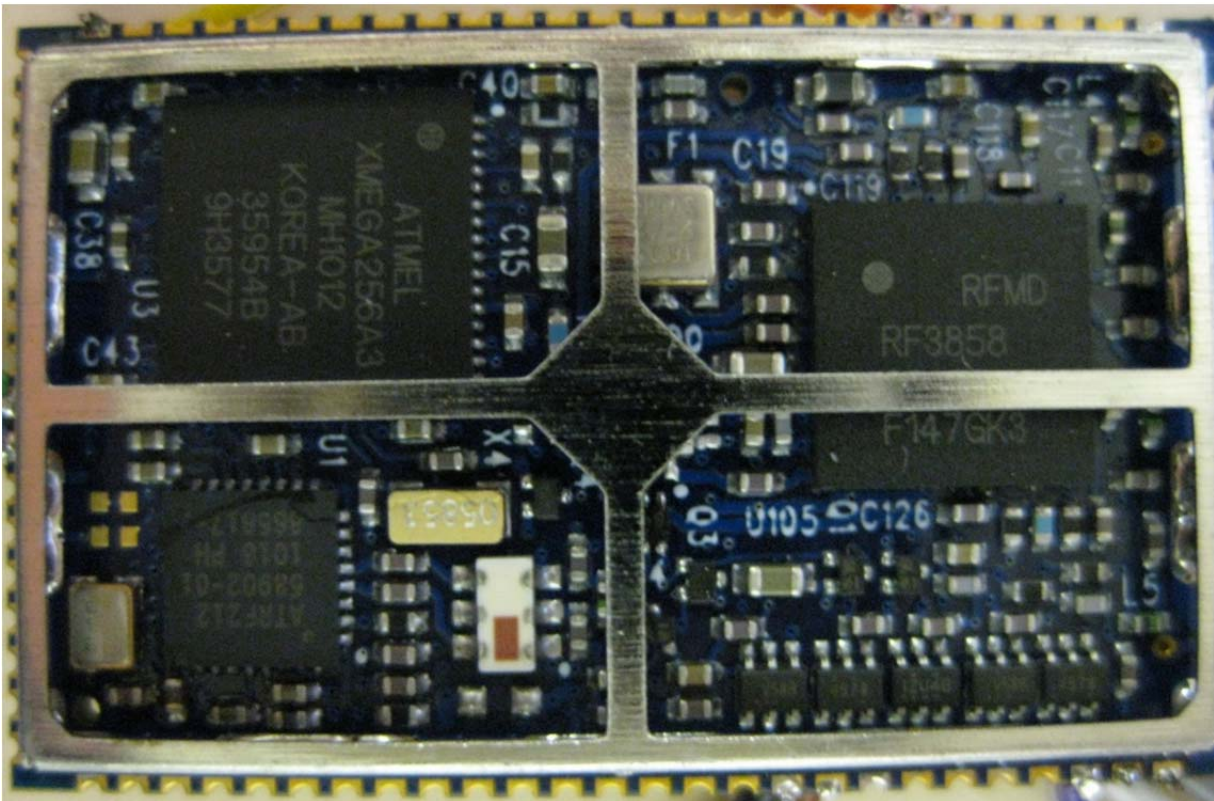

INTERNAL PHOTOS

Company Name	Nelson Irrigation Corporation
Model #	NIC-11543-00
FCC ID #	ZH6-VRCOMM-HP
IC #	9686A-VRCOMMHP

<u>INTERNAL PHOTOS</u>	
Company Name	Nelson Irrigation Corporation
Model #	NIC-11543-00
FCC ID #	ZH6-VRCOMM-HP
IC #	9686A-VRCOMMHP

PCB Back Side