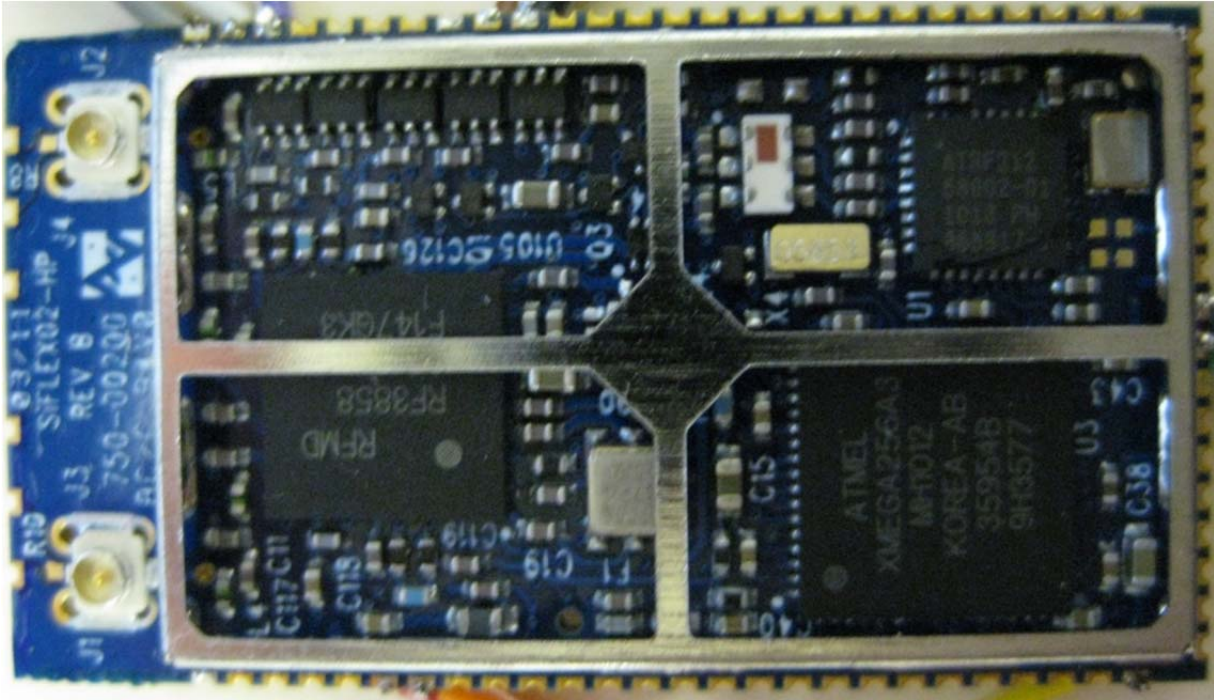

INTERNAL PHOTOS

Company Name	Nelson Irrigation Corporation
Model #	NIC-11543-00
FCC ID #	ZH6-VRCOMM-HP
IC #	9686A-VRCOMMHP

<u>INTERNAL PHOTOS</u>	
Company Name	Nelson Irrigation Corporation
Model #	NIC-11543-00
FCC ID #	ZH6-VRCOMM-HP
IC #	9686A-VRCOMMHP

PCB Back Side