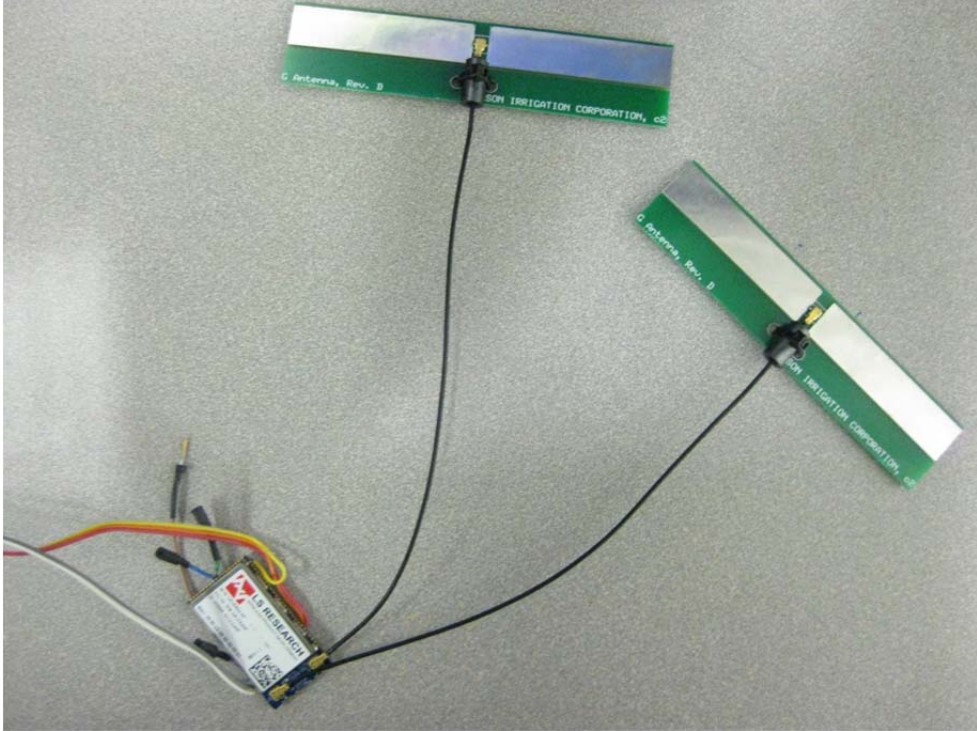

<b><u>EXTERNAL PHOTOS</u></b>	
Company Name	Nelson Irrigation Corporation
Model #	NIC-11543-00
FCC ID #	ZH6-VRCOMM-HP
IC #	9686A-VRCOMMHP

<b><u>EXTERNAL PHOTOS</u></b>	
Company Name	Nelson Irrigation Corporation
Model #	NIC-11543-00
FCC ID #	ZH6-VRCOMM-HP
IC #	9686A-VRCOMMHP

<b>EXTERNAL PHOTOS</b>	
Company Name	Nelson Irrigation Corporation
Model #	NIC-11543-00
FCC ID #	ZH6-VRCOMM-HP
IC #	9686A-VRCOMMHP