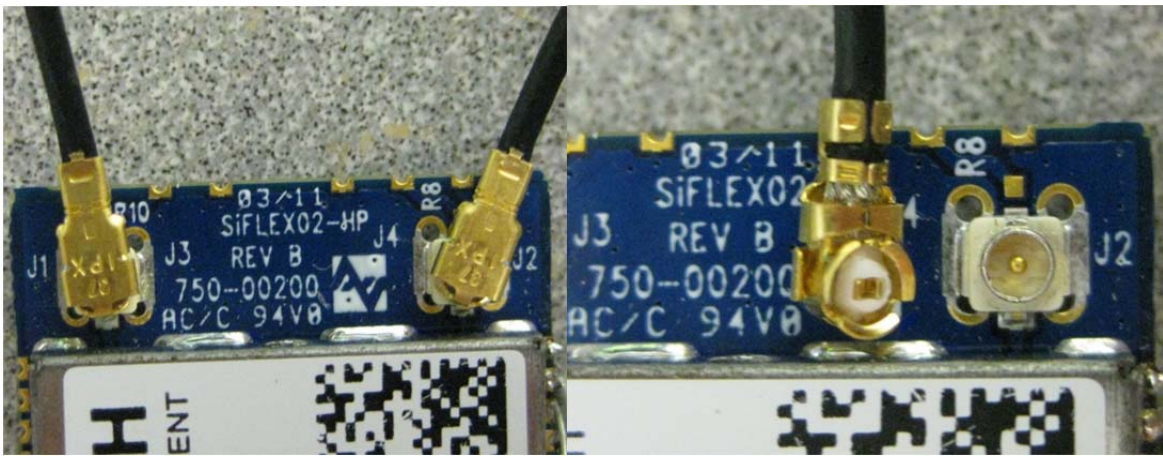

<b><u>EXTERNAL PHOTOS</u></b>	
Company Name	Nelson Irrigation Corporation
Model #	NIC-11543-00
FCC ID #	ZH6-VRCOMM-HP
IC #	9686A-VRCOMMHP

<b><u>EXTERNAL PHOTOS</u></b>	
Company Name	Nelson Irrigation Corporation
Model #	NIC-11543-00
FCC ID #	ZH6-VRCOMM-HP
IC #	9686A-VRCOMMHP

<b>EXTERNAL PHOTOS</b>	
Company Name	Nelson Irrigation Corporation
Model #	NIC-11543-00
FCC ID #	ZH6-VRCOMM-HP
IC #	9686A-VRCOMMHP