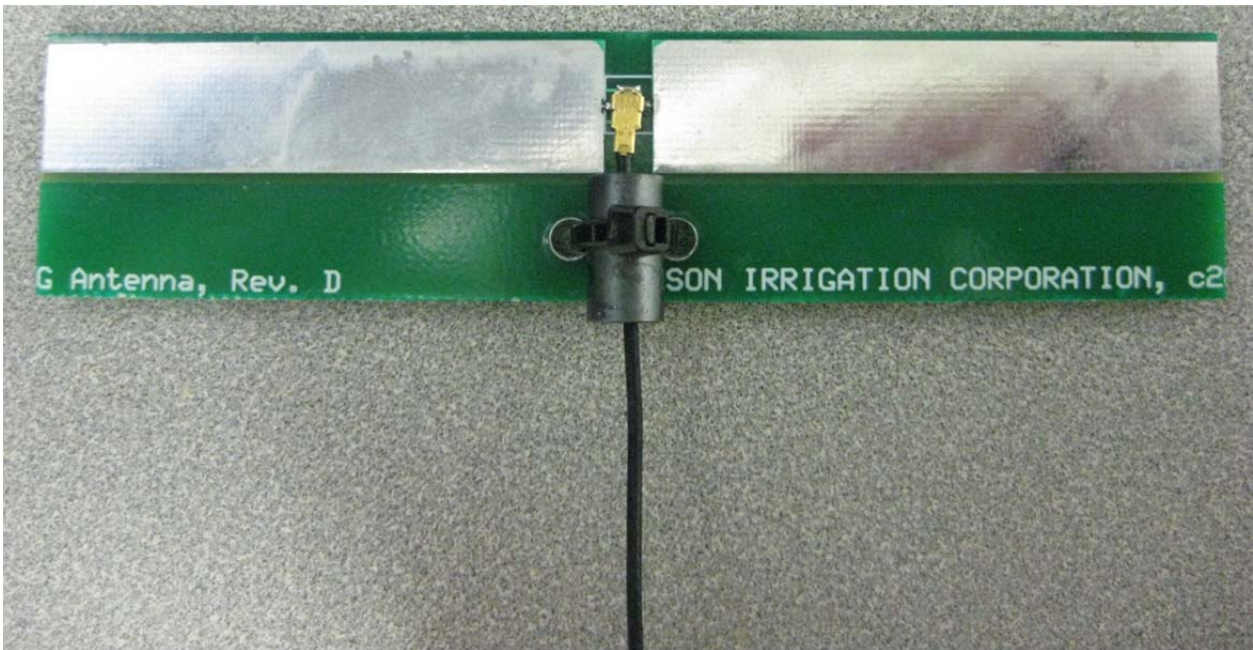

<b><u>EXTERNAL PHOTOS</u></b>	
Company Name	Nelson Irrigation Corporation
Model #	NIC-11543-00
FCC ID #	ZH6-VRCOMM-HP
IC #	9686A-VRCOMMHP

<b><u>EXTERNAL PHOTOS</u></b>	
Company Name	Nelson Irrigation Corporation
Model #	NIC-11543-00
FCC ID #	ZH6-VRCOMM-HP
IC #	9686A-VRCOMMHP

<b>EXTERNAL PHOTOS</b>	
Company Name	Nelson Irrigation Corporation
Model #	NIC-11543-00
FCC ID #	ZH6-VRCOMM-HP
IC #	9686A-VRCOMMHP