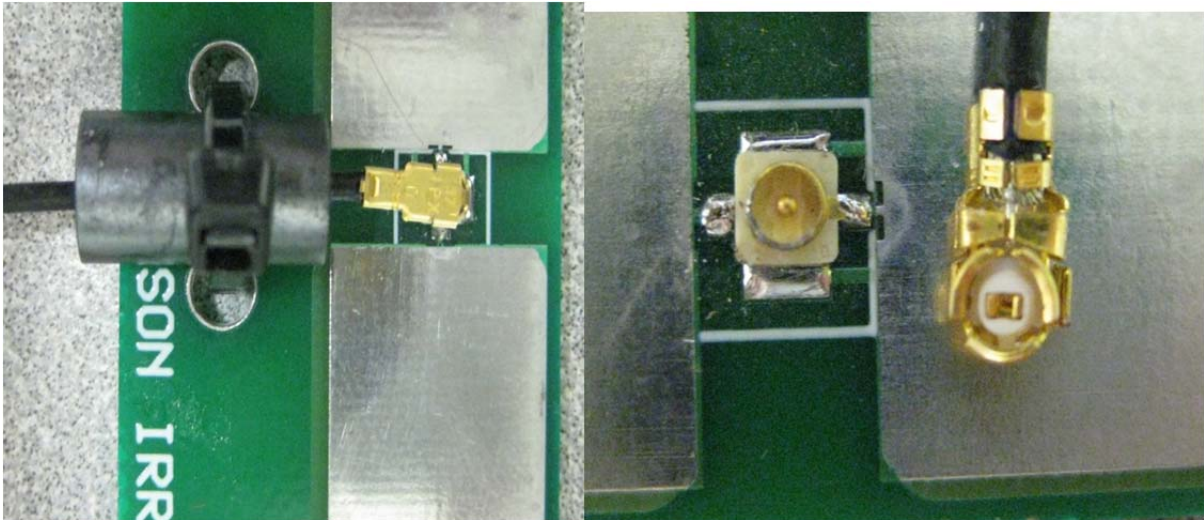

<b><u>EXTERNAL PHOTOS</u></b>	
Company Name	Nelson Irrigation Corporation
Model #	NIC-11543-00
FCC ID #	ZH6-VRCOMM-HP
IC #	9686A-VRCOMMHP

<b><u>EXTERNAL PHOTOS</u></b>	
Company Name	Nelson Irrigation Corporation
Model #	NIC-11543-00
FCC ID #	ZH6-VRCOMM-HP
IC #	9686A-VRCOMMHP

<b>EXTERNAL PHOTOS</b>	
Company Name	Nelson Irrigation Corporation
Model #	NIC-11543-00
FCC ID #	ZH6-VRCOMM-HP
IC #	9686A-VRCOMMHP