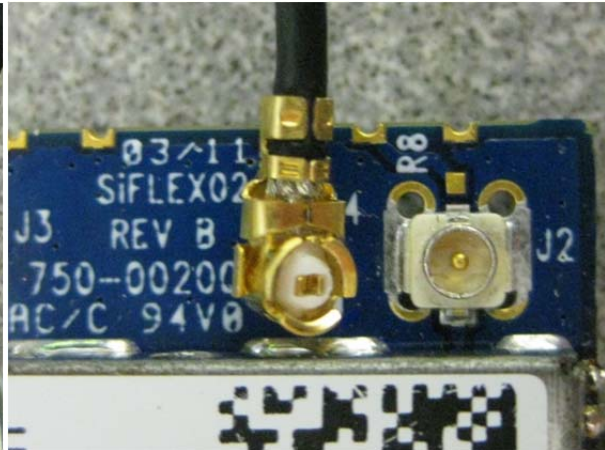

<b>EXTERNAL PHOTOS</b>	
Company Name	Nelson Irrigation Corporation
Model #	NIC-11543-00
FCC ID #	ZH6-VRCOMM-HP
IC #	9686A-VRCOMMHP

<b><u>EXTERNAL PHOTOS</u></b>	
Company Name	Nelson Irrigation Corporation
Model #	NIC-11543-00
FCC ID #	ZH6-VRCOMM-HP
IC #	9686A-VRCOMMHP