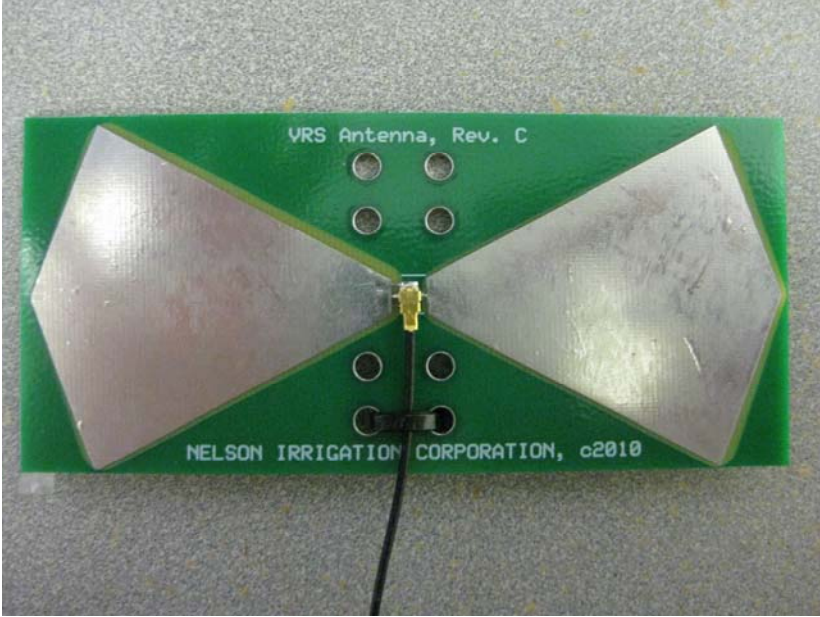

<b>EXTERNAL PHOTOS</b>	
Company Name	Nelson Irrigation Corporation
Model #	NIC-11543-00
FCC ID #	ZH6-VRCOMM-HP
IC #	9686A-VRCOMMHP

<b><u>EXTERNAL PHOTOS</u></b>	
Company Name	Nelson Irrigation Corporation
Model #	NIC-11543-00
FCC ID #	ZH6-VRCOMM-HP
IC #	9686A-VRCOMMHP

<b>EXTERNAL PHOTOS</b>	
Company Name	Nelson Irrigation Corporation
Model #	NIC-11543-00
FCC ID #	ZH6-VRCOMM-HP
IC #	9686A-VRCOMMHP