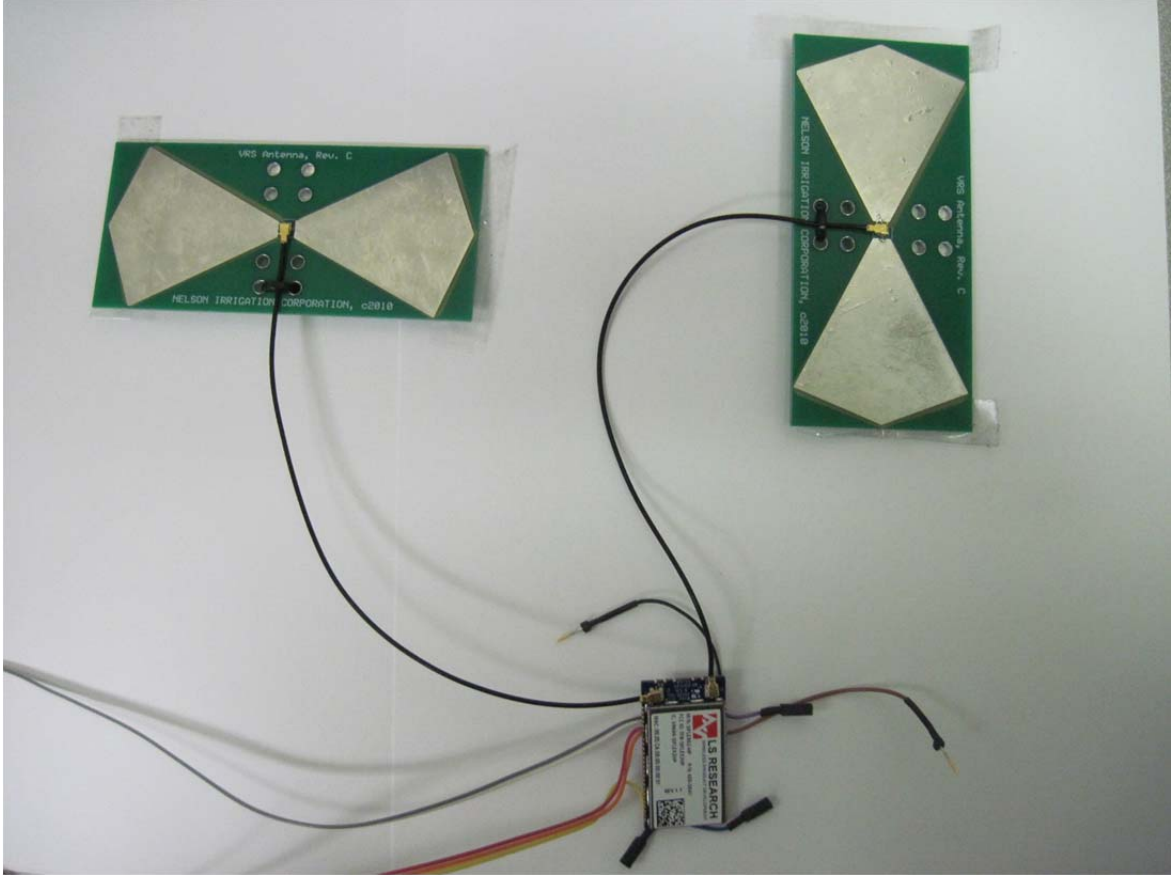

<b>EXTERNAL PHOTOS</b>	
Company Name	Nelson Irrigation Corporation
Model #	NIC-11543-00
FCC ID #	ZH6-VRCOMM-HP
IC #	9686A-VRCOMMHP

<b><u>EXTERNAL PHOTOS</u></b>	
Company Name	Nelson Irrigation Corporation
Model #	NIC-11543-00
FCC ID #	ZH6-VRCOMM-HP
IC #	9686A-VRCOMMHP

<b>EXTERNAL PHOTOS</b>	
Company Name	Nelson Irrigation Corporation
Model #	NIC-11543-00
FCC ID #	ZH6-VRCOMM-HP
IC #	9686A-VRCOMMHP