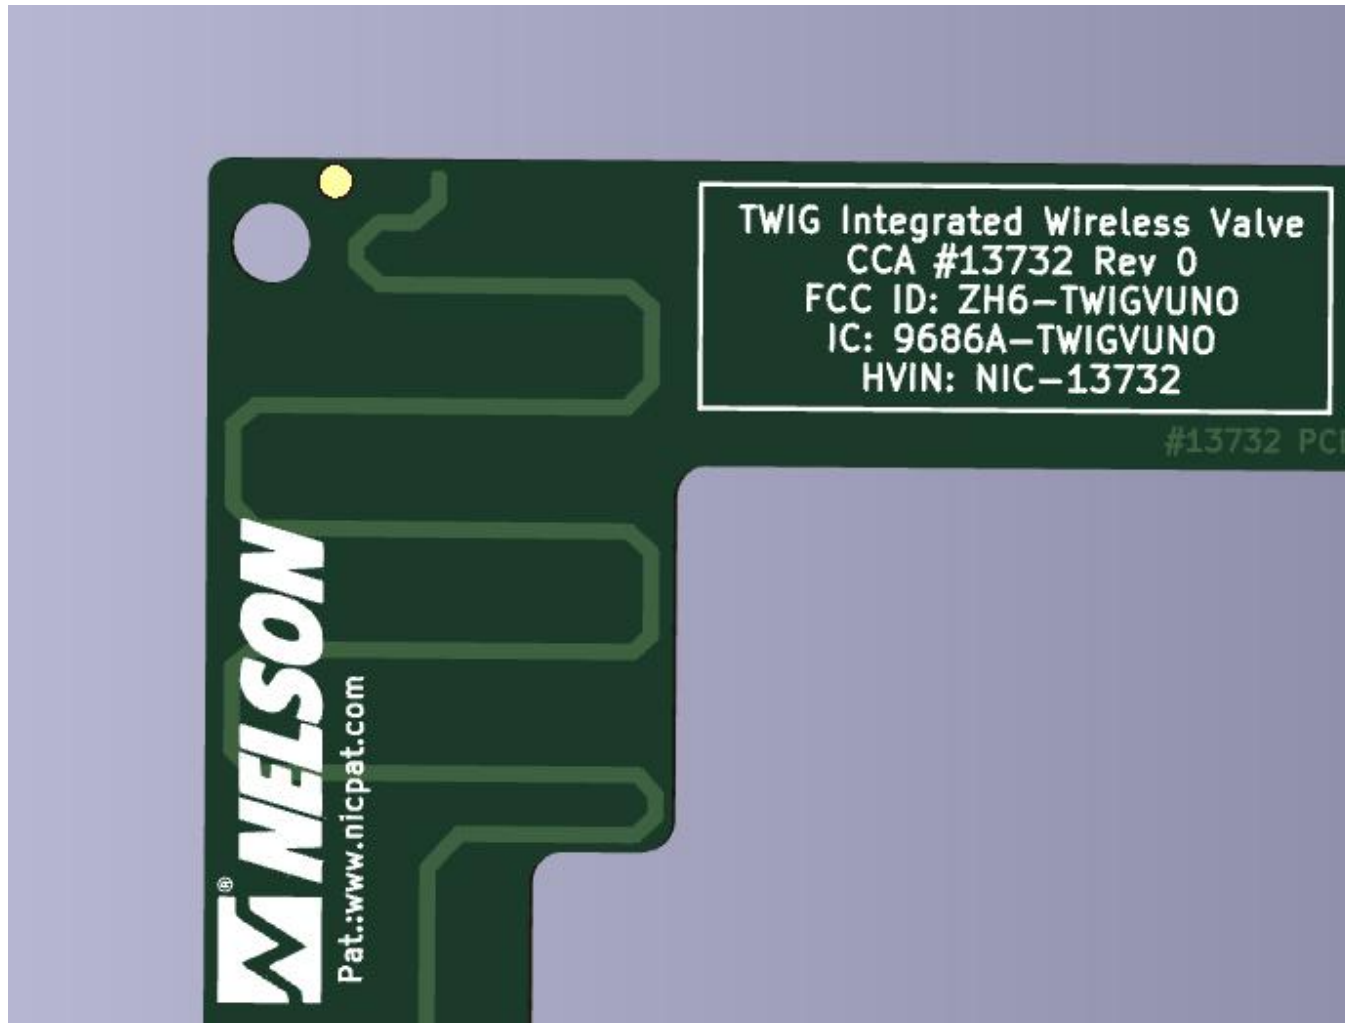

FCC & IC LABEL	
Company Name	Nelson Irrigation Corporation
Model #	TWIG VUNO
FCC ID #	ZH6-TWIGVUNO
IC #	9686A-TWIGVUNO

TWIG Integrated Wireless Valve  
CCA #13732 Rev 0  
FCC ID: ZH6-TWIGVUNO  
IC: 9686A-TWIGVUNO  
HVIN: NIC-13732

#13732 PCB

**NELSON**  
Pat.:www.nicpat.com