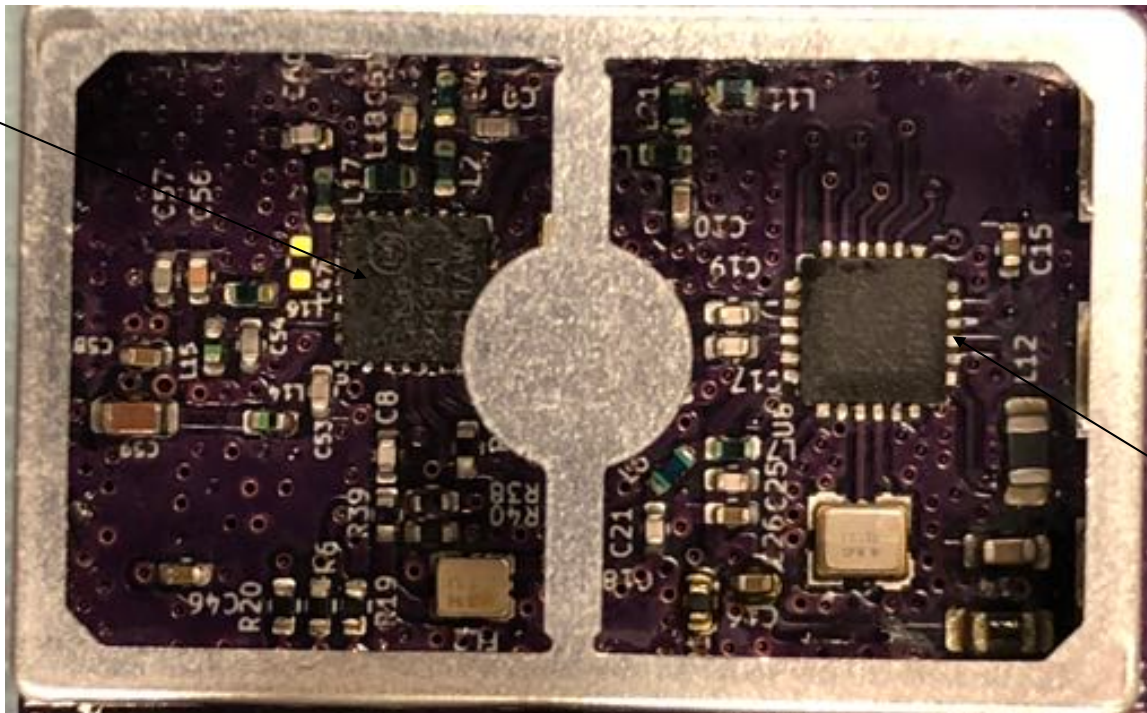

INTERNAL PHOTOS

Company Name	Nelson Irrigation Corporation
Model #	TWIG VUNO
FCC ID #	ZH6-TWIGVUNO
IC #	9686A-TWIGVUNO

Skyworks
#SE2435L

Semtech #SX1261

<u>INTERNAL PHOTOS</u>	
Company Name	Nelson Irrigation Corporation
Model #	TWIG VUNO
FCC ID #	ZH6-TWIGVUNO
IC #	9686A-TWIGVUNO