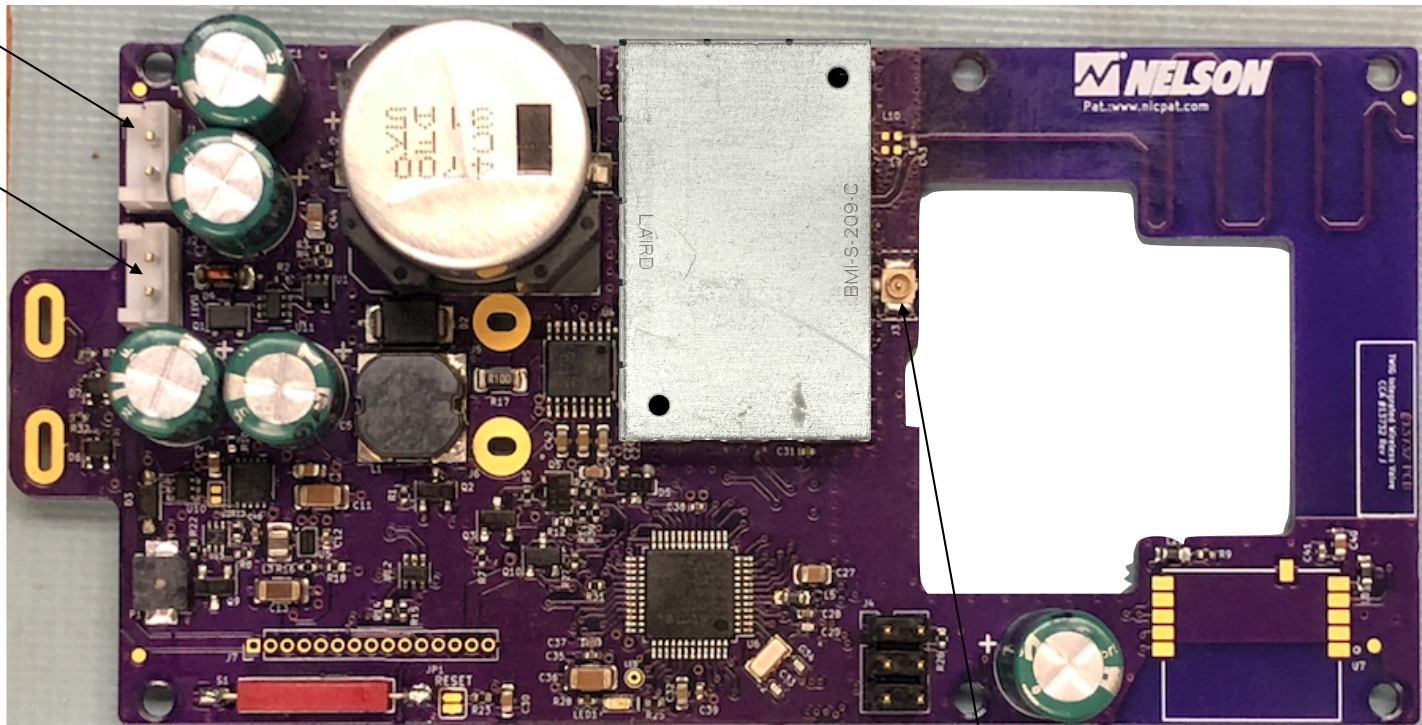

EXTERNAL PHOTOS

Company Name	Nelson Irrigation Corporation
Model #	TWIG VUNO
FCC ID #	ZH6-TWIGVUNO
IC #	9686A-TWIGVUNO

Solar Panel Connector

Battery Connector

External Antenna Connector
u.fl

EXTERNAL PHOTOS

Company Name	Nelson Irrigation Corporation
Model #	TWIG VUNO
FCC ID #	ZH6-TWIGVUNO
IC #	9686A-TWIGVUNO