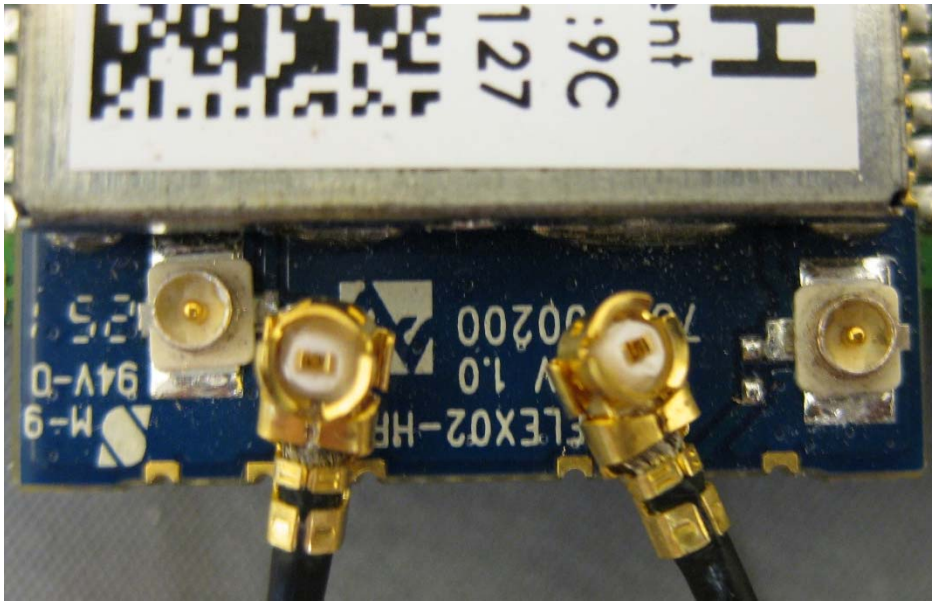

EXTERNAL PHOTOS	
Company Name	Nelson Irrigation
Model #	NIC-11543-01
FCC ID #	ZH6-TWIG2014HP
IC #	9686A-TWIG2014HP