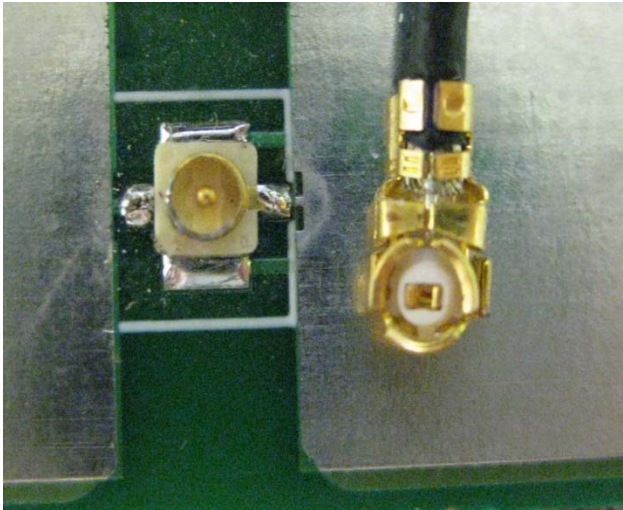

<u>EXTERNAL PHOTOS</u>	
Company Name	Nelson Irrigation
Model #	NIC-11543-01
FCC ID #	ZH6-TWIG2014HP
IC #	9686A-TWIG2014HP

<b>EXTERNAL PHOTOS</b>	
Company Name	Nelson Irrigation
Model #	NIC-11543-01
FCC ID #	ZH6-TWIG2014HP
IC #	9686A-TWIG2014HP

<b><u>EXTERNAL PHOTOS</u></b>	
Company Name	Nelson Irrigation
Model #	NIC-11543-01
FCC ID #	ZH6-TWIG2014HP
IC #	9686A-TWIG2014HP

Nelson Custom Antenna

<b><u>EXTERNAL PHOTOS</u></b>	
Company Name	Nelson Irrigation
Model #	NIC-11543-01
FCC ID #	ZH6-TWIG2014HP
IC #	9686A-TWIG2014HP