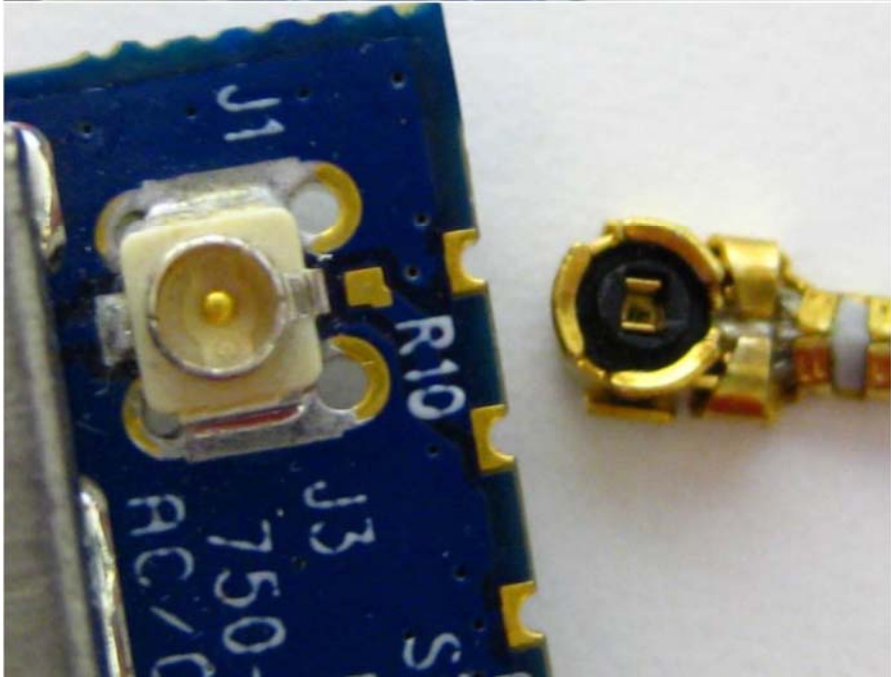

<b><u>EXTERNAL PHOTOS</u></b>	
Company Name	Nelson Irrigation
Model #	NIC-11543-01
FCC ID #	ZH6-TWIG2014HP
IC #	9686A-TWIG2014HP

Nelson Bowtie Antenna

<b><u>EXTERNAL PHOTOS</u></b>	
Company Name	Nelson Irrigation
Model #	NIC-11543-01
FCC ID #	ZH6-TWIG2014HP
IC #	9686A-TWIG2014HP

L-Com Model #HGV-906V Antenna

<b>EXTERNAL PHOTOS</b>	
Company Name	Nelson Irrigation
Model #	NIC-11543-01
FCC ID #	ZH6-TWIG2014HP
IC #	9686A-TWIG2014HP

<b><u>EXTERNAL PHOTOS</u></b>	
Company Name	Nelson Irrigation
Model #	NIC-11543-01
FCC ID #	ZH6-TWIG2014HP
IC #	9686A-TWIG2014HP