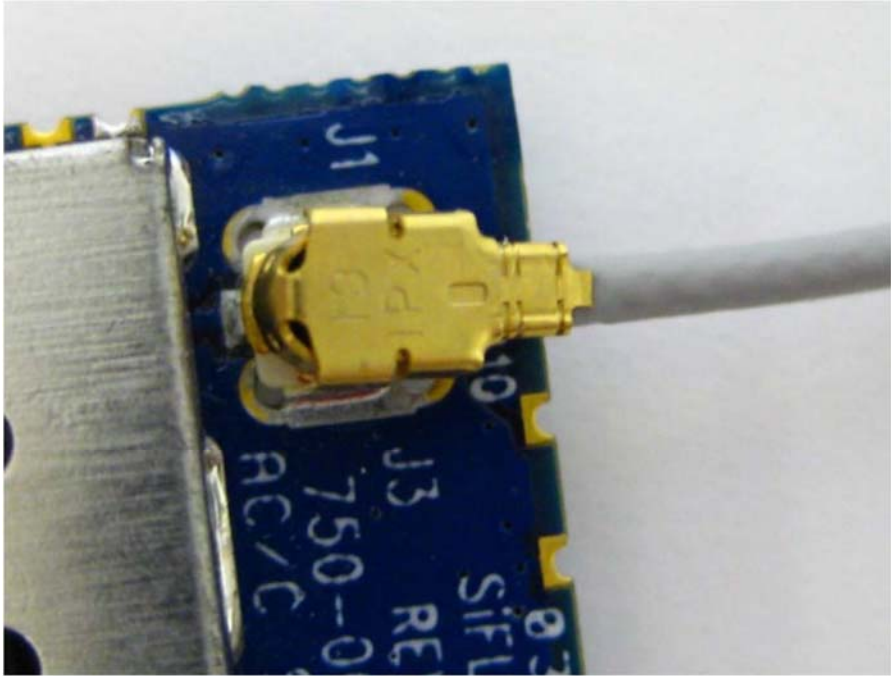

EXTERNAL PHOTOS	
Company Name	Nelson Irrigation
Model #	NIC-11543-01
FCC ID #	ZH6-TWIG2014HP
IC #	9686A-TWIG2014HP