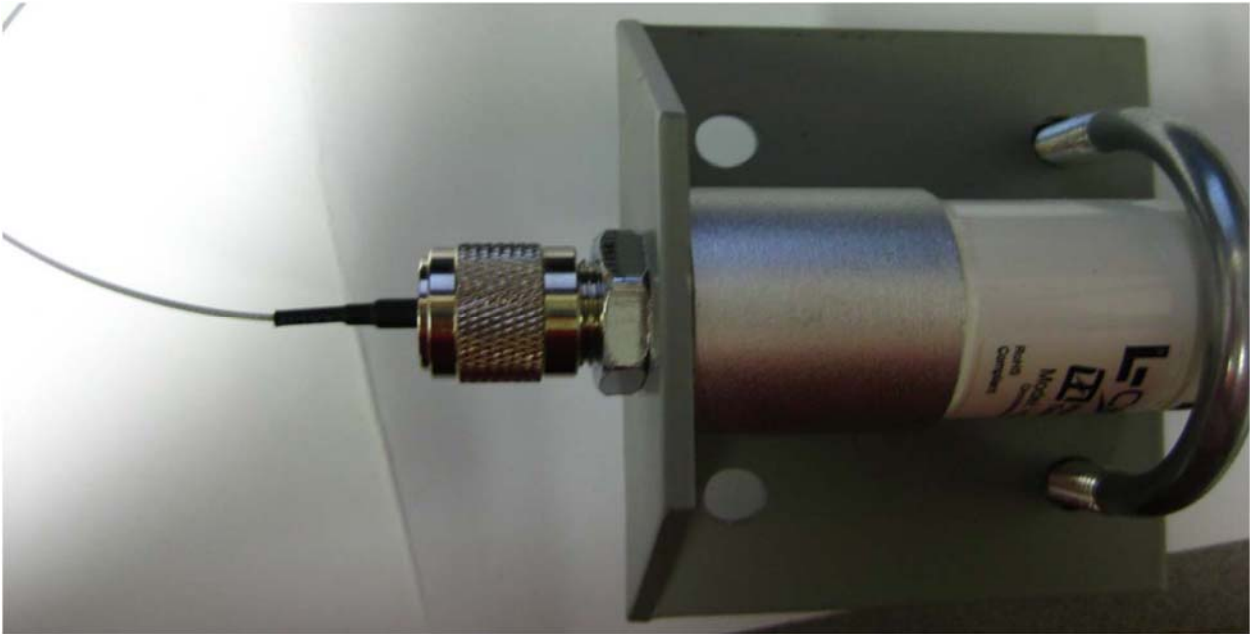

<u>EXTERNAL PHOTOS</u>	
Company Name	Nelson Irrigation
Model #	NIC-11543-01
FCC ID #	ZH6-TWIG2014HP
IC #	9686A-TWIG2014HP

L-Com Model #HGV-906V Antenna