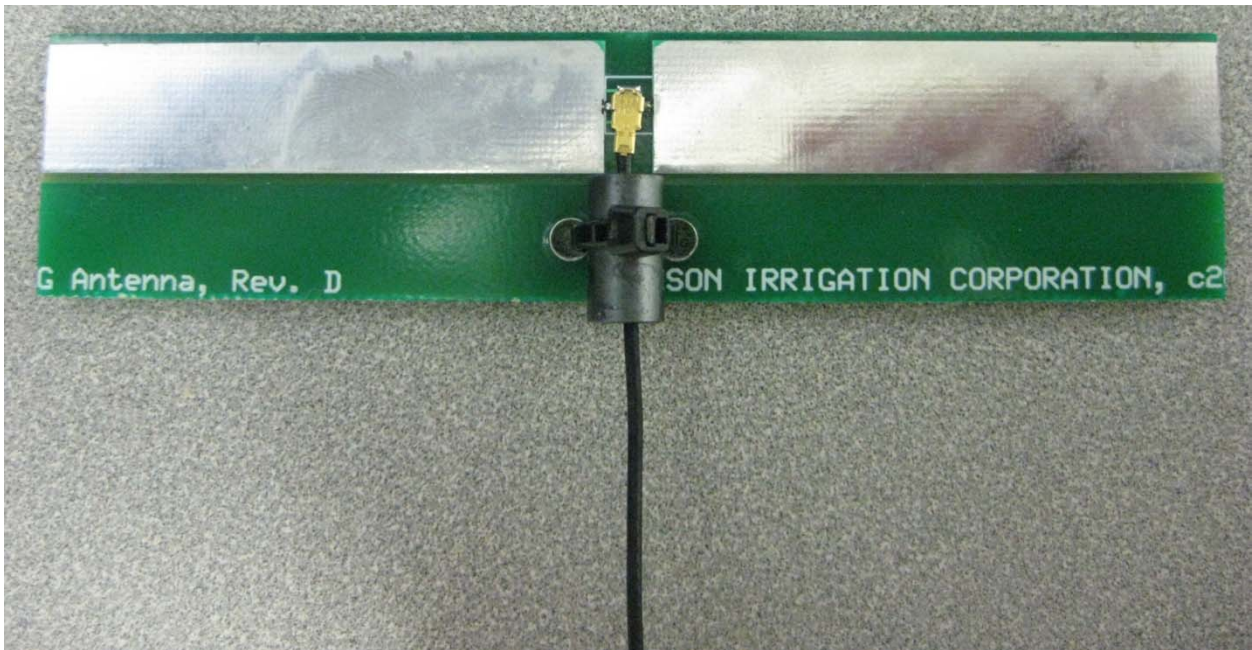

<u>EXTERNAL PHOTOS</u>	
Company Name	Nelson Irrigation
Model #	NIC-11543-01
FCC ID #	ZH6-TWIG2014HP
IC #	9686A-TWIG2014HP

<b>EXTERNAL PHOTOS</b>	
Company Name	Nelson Irrigation
Model #	NIC-11543-01
FCC ID #	ZH6-TWIG2014HP
IC #	9686A-TWIG2014HP

<b><u>EXTERNAL PHOTOS</u></b>	
Company Name	Nelson Irrigation
Model #	NIC-11543-01
FCC ID #	ZH6-TWIG2014HP
IC #	9686A-TWIG2014HP

Nelson Custom Antenna

<b><u>EXTERNAL PHOTOS</u></b>	
Company Name	Nelson Irrigation
Model #	NIC-11543-01
FCC ID #	ZH6-TWIG2014HP
IC #	9686A-TWIG2014HP