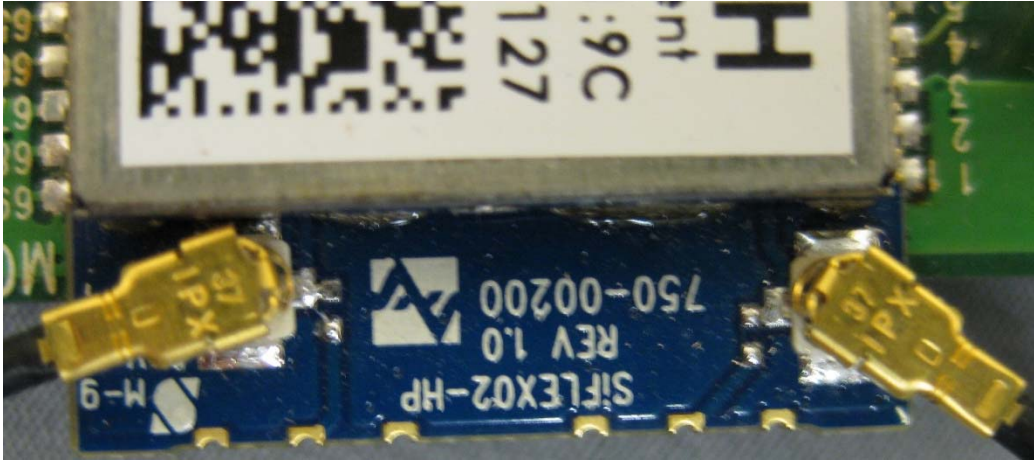

<u>EXTERNAL PHOTOS</u>	
Company Name	Nelson Irrigation
Model #	NIC-11543-01
FCC ID #	ZH6-TWIG2014HP
IC #	9686A-TWIG2014HP

<b>EXTERNAL PHOTOS</b>	
Company Name	Nelson Irrigation
Model #	NIC-11543-01
FCC ID #	ZH6-TWIG2014HP
IC #	9686A-TWIG2014HP

<b><u>EXTERNAL PHOTOS</u></b>	
Company Name	Nelson Irrigation
Model #	NIC-11543-01
FCC ID #	ZH6-TWIG2014HP
IC #	9686A-TWIG2014HP

Nelson Custom Antenna

<b><u>EXTERNAL PHOTOS</u></b>	
Company Name	Nelson Irrigation
Model #	NIC-11543-01
FCC ID #	ZH6-TWIG2014HP
IC #	9686A-TWIG2014HP

L-Com Model #HGV-906V Antenna

<b>EXTERNAL PHOTOS</b>	
Company Name	Nelson Irrigation
Model #	NIC-11543-01
FCC ID #	ZH6-TWIG2014HP
IC #	9686A-TWIG2014HP

<b><u>EXTERNAL PHOTOS</u></b>	
Company Name	Nelson Irrigation
Model #	NIC-11543-01
FCC ID #	ZH6-TWIG2014HP
IC #	9686A-TWIG2014HP