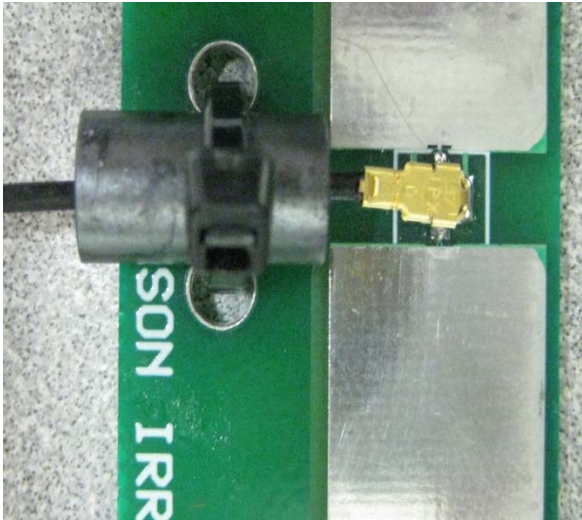

<u>EXTERNAL PHOTOS</u>	
Company Name	Nelson Irrigation
Model #	NIC-11543-01
FCC ID #	ZH6-TWIG2014HP
IC #	9686A-TWIG2014HP

<b>EXTERNAL PHOTOS</b>	
Company Name	Nelson Irrigation
Model #	NIC-11543-01
FCC ID #	ZH6-TWIG2014HP
IC #	9686A-TWIG2014HP

<b><u>EXTERNAL PHOTOS</u></b>	
Company Name	Nelson Irrigation
Model #	NIC-11543-01
FCC ID #	ZH6-TWIG2014HP
IC #	9686A-TWIG2014HP

Nelson Custom Antenna

<b><u>EXTERNAL PHOTOS</u></b>	
Company Name	Nelson Irrigation
Model #	NIC-11543-01
FCC ID #	ZH6-TWIG2014HP
IC #	9686A-TWIG2014HP