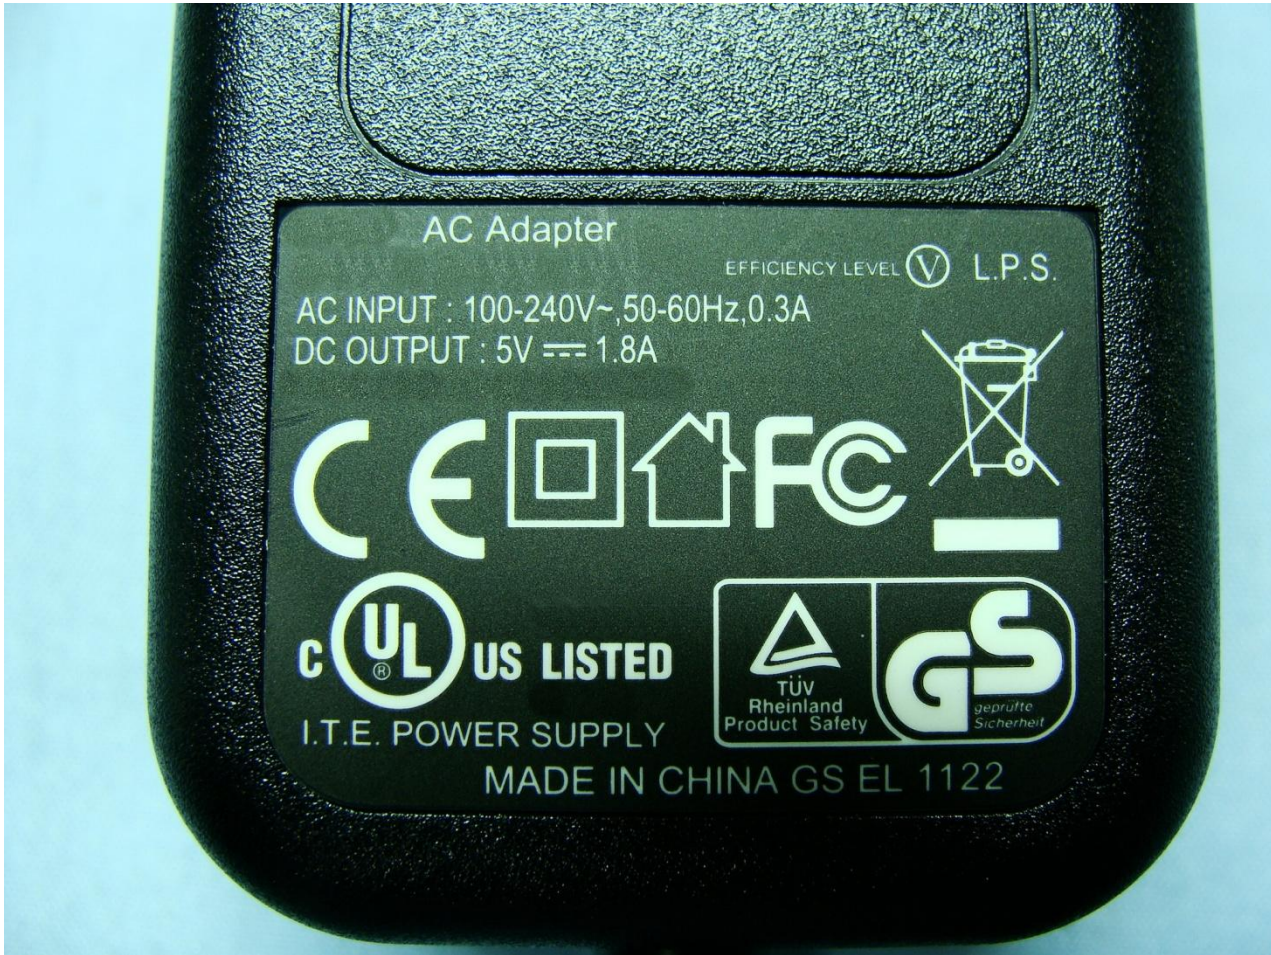

---

1. External Photograph of EUT

AC Adapter

EFFICIENCY LEVEL (V) L.P.S.

AC INPUT : 100-240V~, 50-60Hz, 0.3A  
DC OUTPUT : 5V === 1.8A

UL US LISTED  
I.T.E. POWER SUPPLY

MADE IN CHINA GS EL 1122