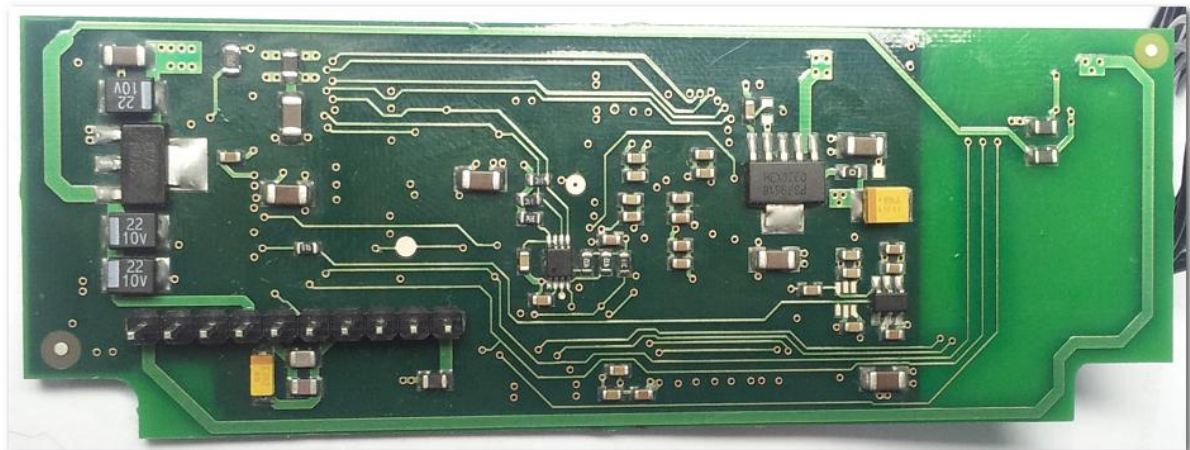

LEFT SIDE VIEW

RIGHTSIDE VIEW

GENERAL INNER VIEW

INNER VIEW REAR

CAMERA BOARD

RFID CONTROLLER

INTELLIGENT ILLUMINATION CONTROLLER

MAIN INTERFACE

CAMERA CONTROLLER

TRI COLOUR LED BOARD

UV LED BOARD

TOP ANTENNA (UNDER GLASS)

FRONT ANTENNA