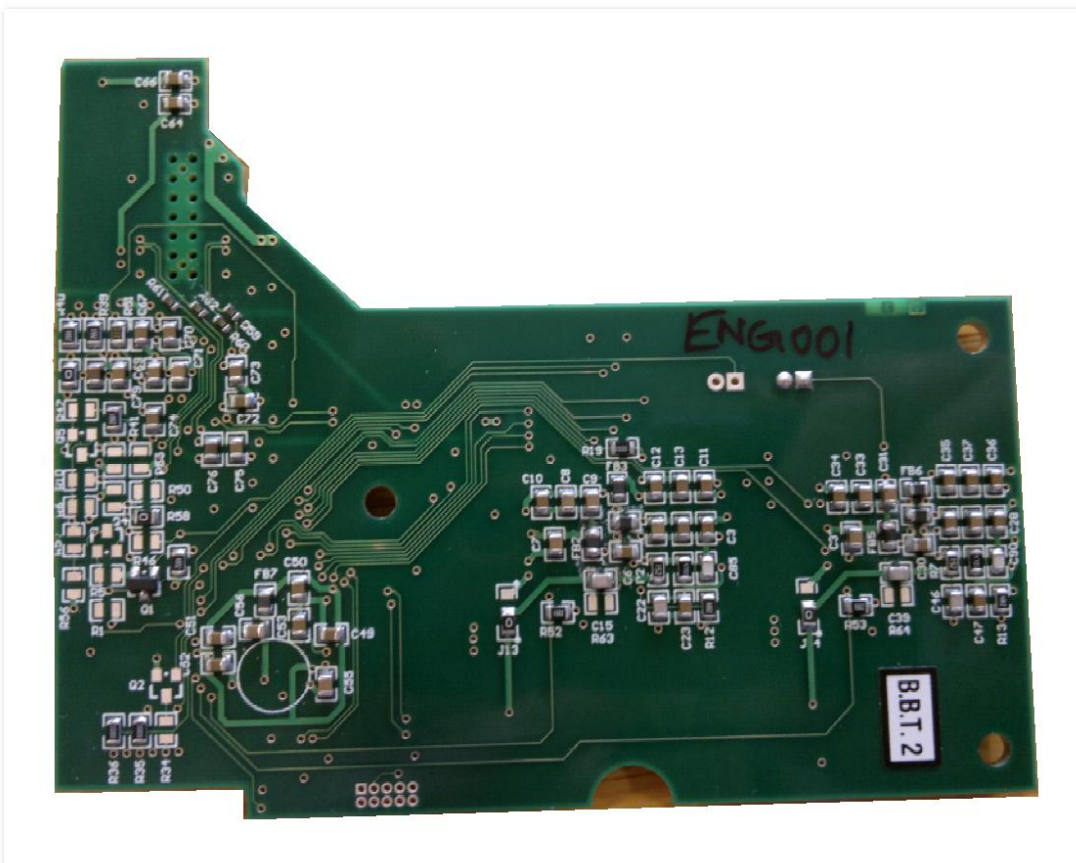

LEFT SIDE VIEW

RIGHTSIDE VIEW

GENERAL INNER VIEW

INNER VIEW REAR

CAMERA BOARD

RFID CONTROLLER

INTELLIGENT ILLUMINATION CONTROLLER

MAIN INTERFACE

CAMERA CONTROLLER

TRI COLOUR LED BOARD

UV LED BOARD

TOP ANTENNA (UNDER GLASS)

FRONT ANTENNA