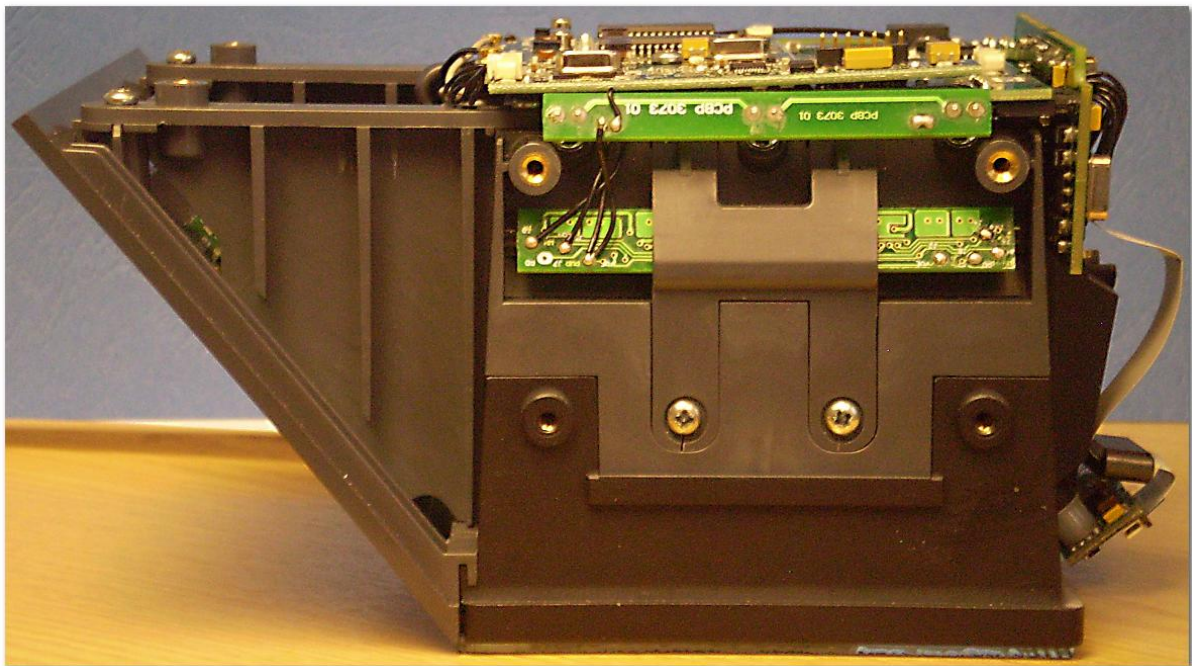

LEFT SIDE VIEW

RIGHTSIDE VIEW

GENERAL INNER VIEW

INNER VIEW REAR

CAMERA BOARD

RFID CONTROLLER

INTELLIGENT ILLUMINATION CONTROLLER

MAIN INTERFACE

CAMERA CONTROLLER

TRI COLOUR LED BOARD

UV LED BOARD

TOP ANTENNA (UNDER GLASS)

FRONT ANTENNA