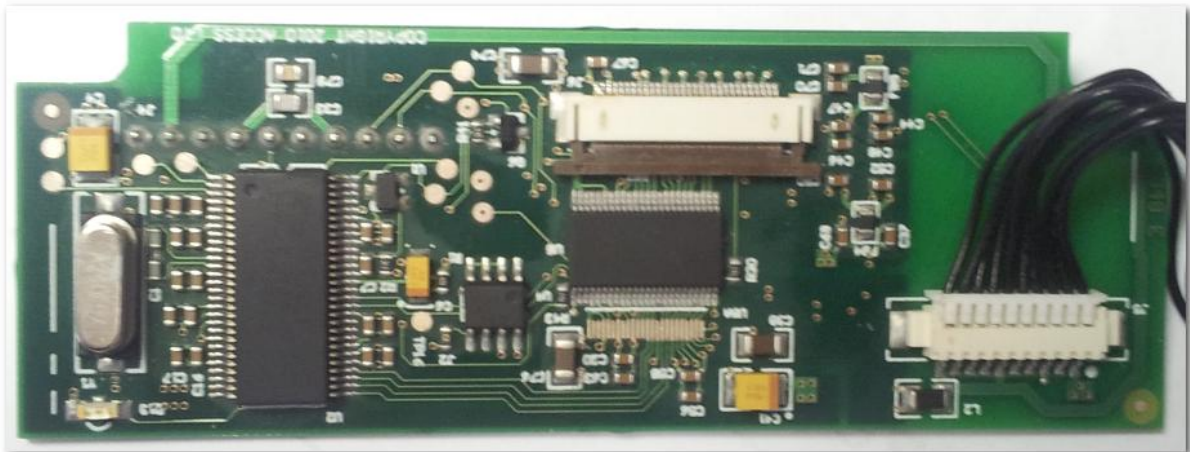

LEFT SIDE VIEW

RIGHTSIDE VIEW

GENERAL INNER VIEW

INNER VIEW REAR

CAMERA BOARD

RFID CONTROLLER

INTELLIGENT ILLUMINATION CONTROLLER

MAIN INTERFACE

CAMERA CONTROLLER

TRI COLOUR LED BOARD

UV LED BOARD

TOP ANTENNA (UNDER GLASS)

FRONT ANTENNA