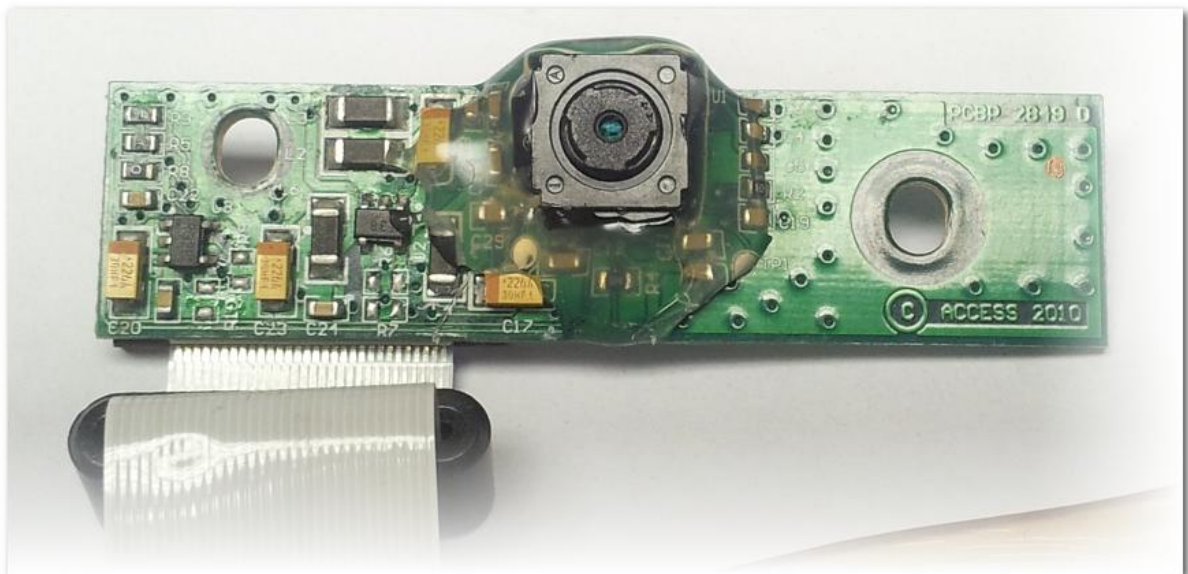

LEFT SIDE VIEW

RIGHTSIDE VIEW

GENERAL INNER VIEW

INNER VIEW REAR

CAMERA BOARD

RFID CONTROLLER

INTELLIGENT ILLUMINATION CONTROLLER

MAIN INTERFACE

CAMERA CONTROLLER

TRI COLOUR LED BOARD

UV LED BOARD

TOP ANTENNA (UNDER GLASS)

FRONT ANTENNA