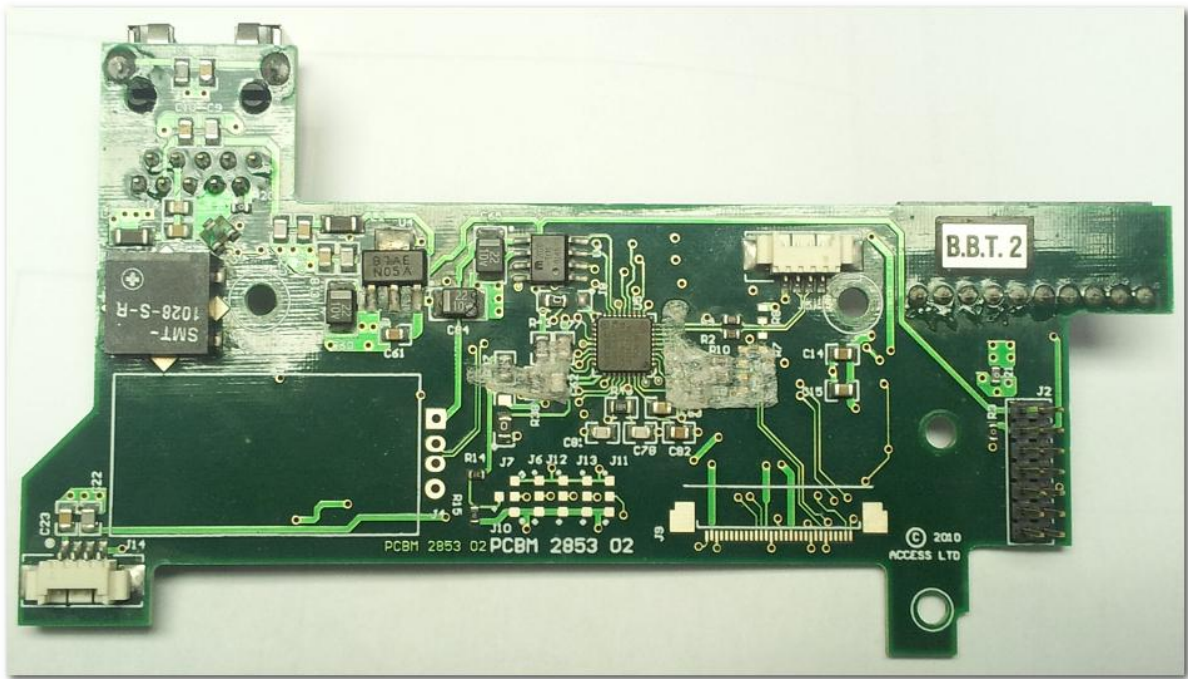

LEFT SIDE VIEW

RIGHTSIDE VIEW

GENERAL INNER VIEW

INNER VIEW REAR

CAMERA BOARD

RFID CONTROLLER

INTELLIGENT ILLUMINATION CONTROLLER

MAIN INTERFACE

CAMERA CONTROLLER

TRI COLOUR LED BOARD

UV LED BOARD

TOP ANTENNA (UNDER GLASS)

FRONT ANTENNA