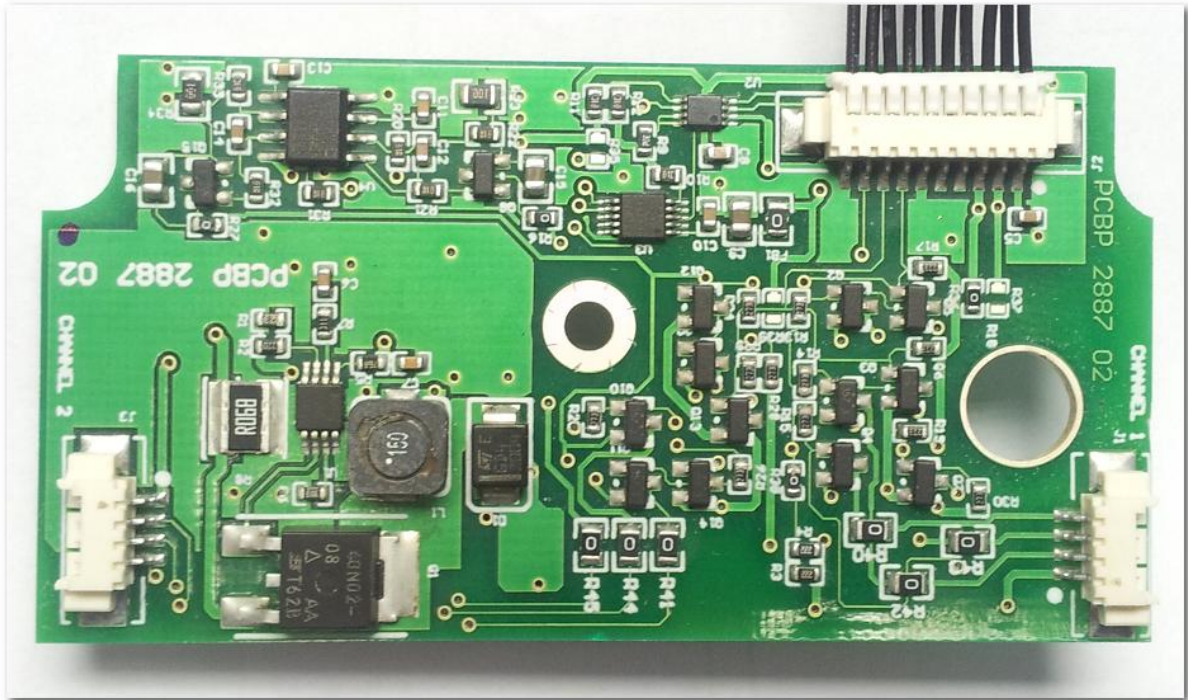

LEFT SIDE VIEW

RIGHTSIDE VIEW

GENERAL INNER VIEW

INNER VIEW REAR

CAMERA BOARD

RFID CONTROLLER

INTELLIGENT ILLUMINATION CONTROLLER

MAIN INTERFACE

CAMERA CONTROLLER

TRI COLOUR LED BOARD

UV LED BOARD

TOP ANTENNA (UNDER GLASS)

FRONT ANTENNA