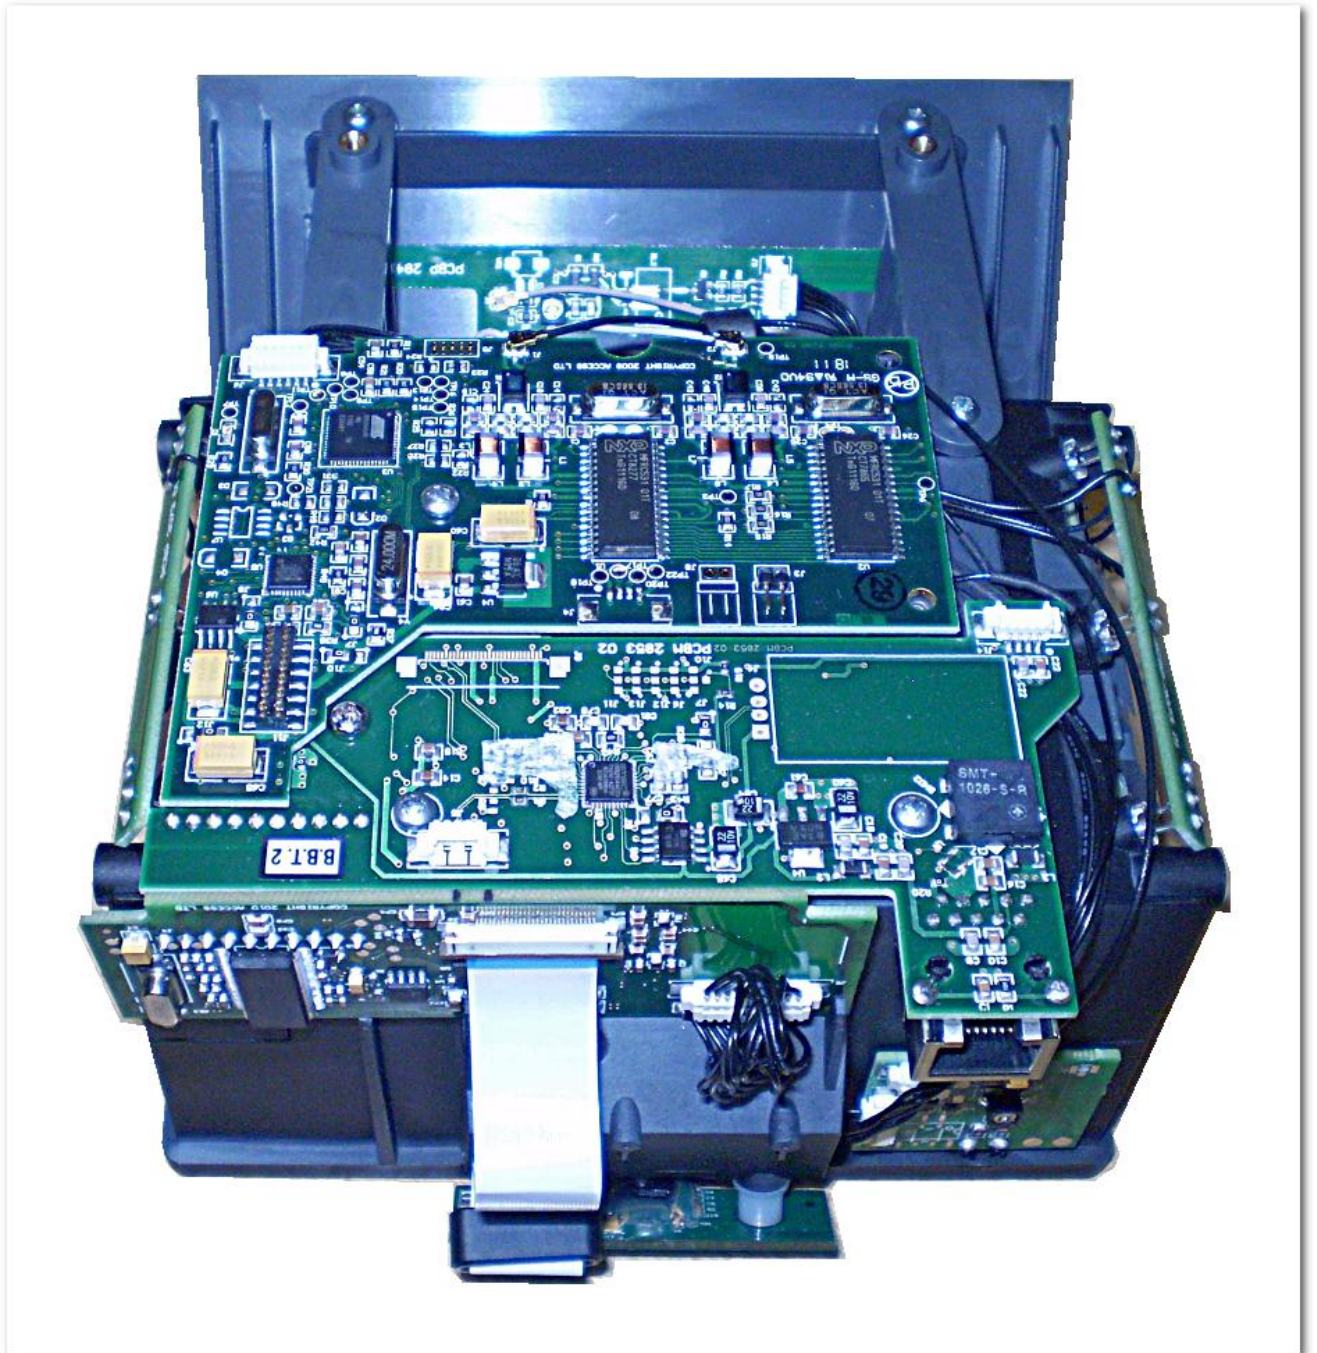

LEFT SIDE VIEW

RIGHTSIDE VIEW

GENERAL INNER VIEW

INNER VIEW REAR

CAMERA BOARD

RFID CONTROLLER

INTELLIGENT ILLUMINATION CONTROLLER

MAIN INTERFACE

CAMERA CONTROLLER

TRI COLOUR LED BOARD

UV LED BOARD

TOP ANTENNA (UNDER GLASS)

FRONT ANTENNA