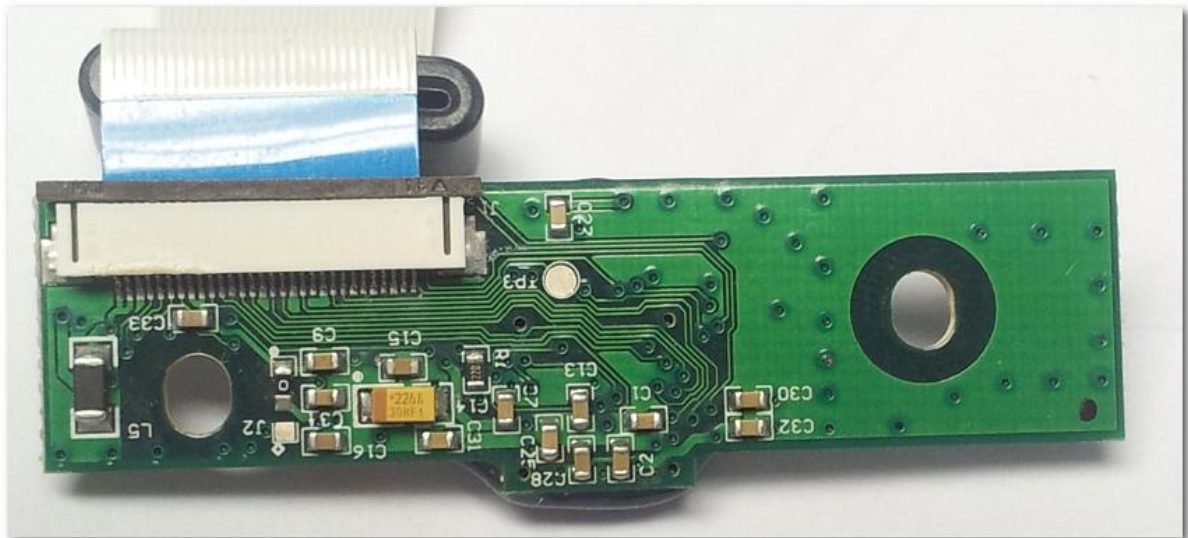

LEFT SIDE VIEW

RIGHTSIDE VIEW

GENERAL INNER VIEW

INNER VIEW REAR

CAMERA BOARD

RFID CONTROLLER

INTELLIGENT ILLUMINATION CONTROLLER

MAIN INTERFACE

CAMERA CONTROLLER

TRI COLOUR LED BOARD

UV LED BOARD

TOP ANTENNA (UNDER GLASS)

FRONT ANTENNA