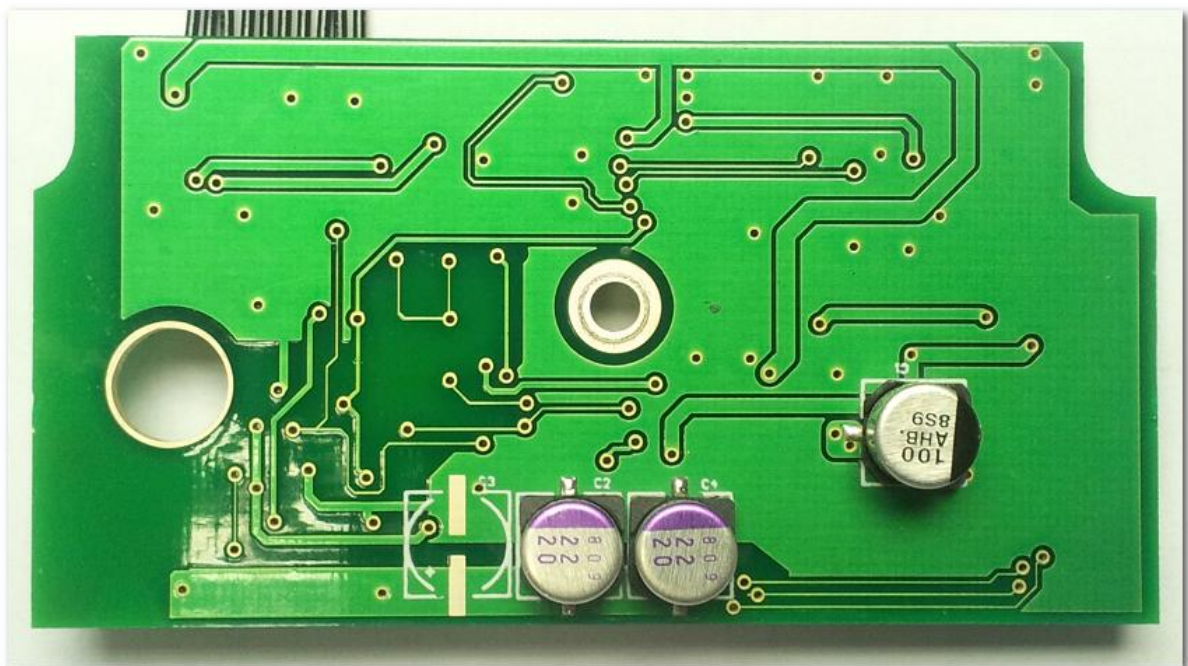

LEFT SIDE VIEW

RIGHTSIDE VIEW

GENERAL INNER VIEW

INNER VIEW REAR

CAMERA BOARD

RFID CONTROLLER

INTELLIGENT ILLUMINATION CONTROLLER

MAIN INTERFACE

CAMERA CONTROLLER

TRI COLOUR LED BOARD

UV LED BOARD

TOP ANTENNA (UNDER GLASS)

FRONT ANTENNA