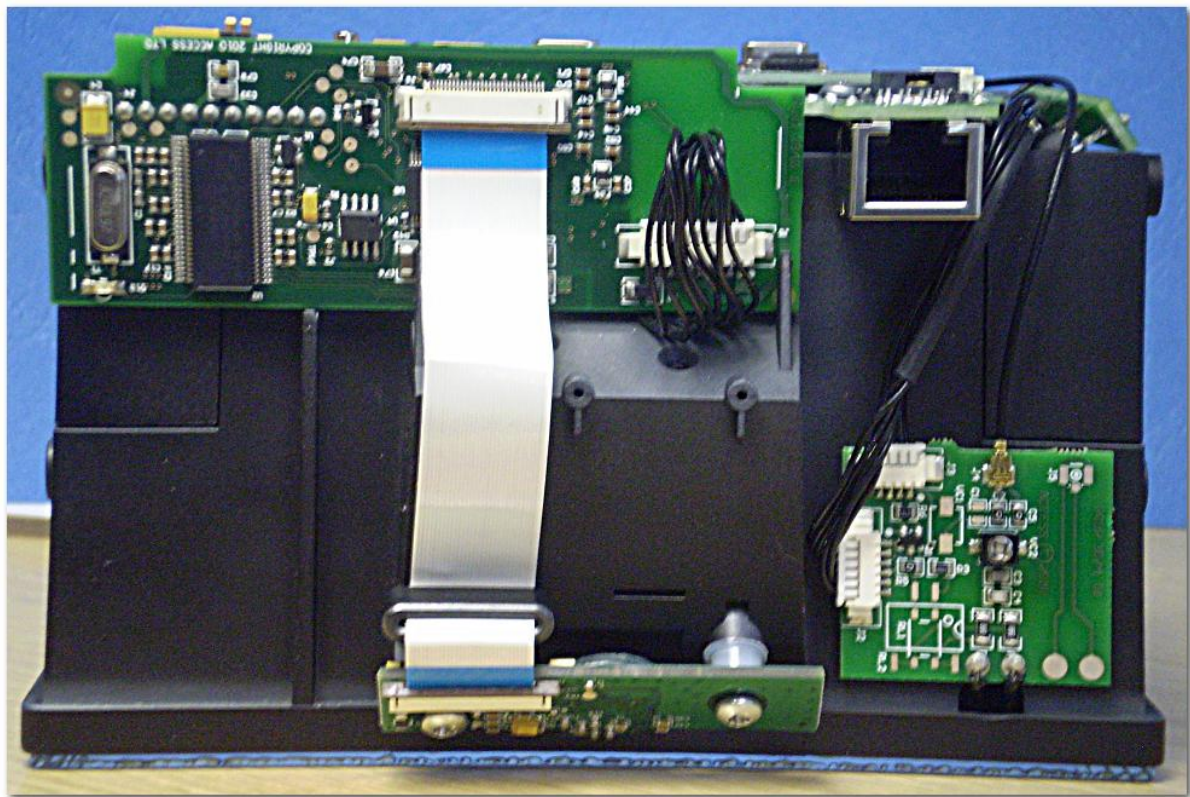

LEFT SIDE VIEW

RIGHTSIDE VIEW

GENERAL INNER VIEW

INNER VIEW REAR

CAMERA BOARD

RFID CONTROLLER

INTELLIGENT ILLUMINATION CONTROLLER

MAIN INTERFACE

CAMERA CONTROLLER

TRI COLOUR LED BOARD

UV LED BOARD

TOP ANTENNA (UNDER GLASS)

FRONT ANTENNA