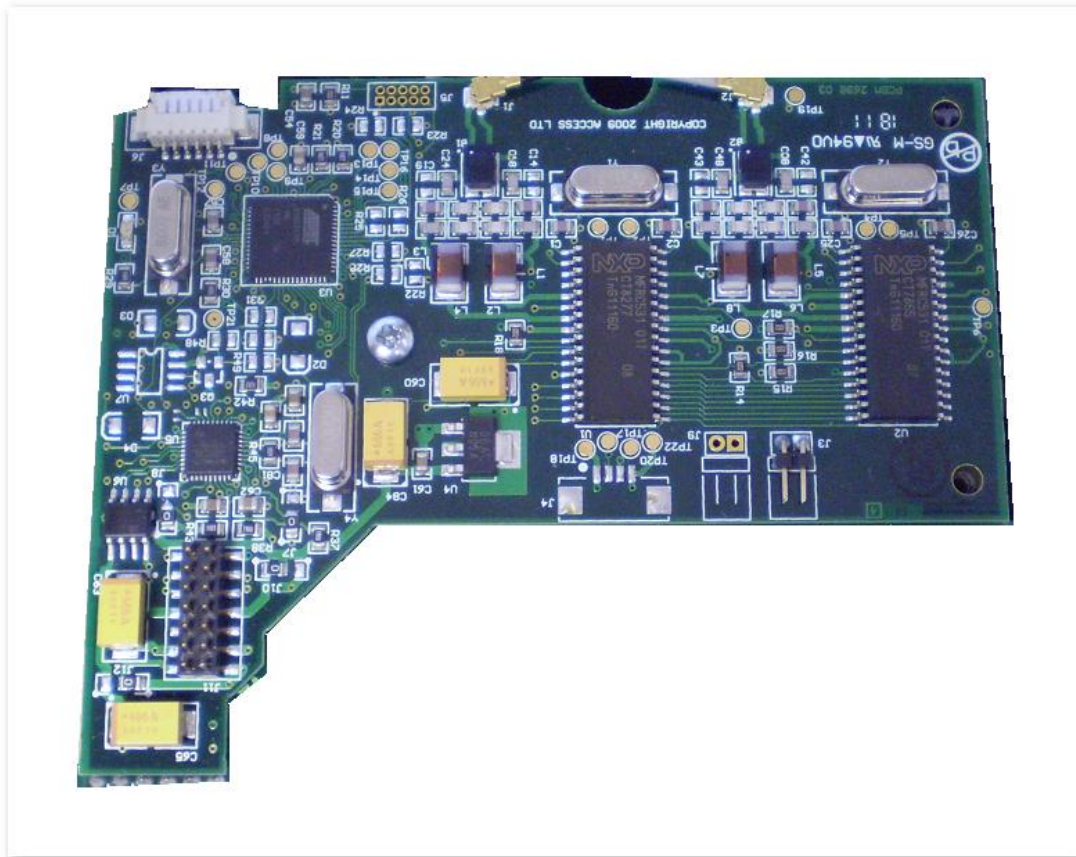

LEFT SIDE VIEW

RIGHTSIDE VIEW

GENERAL INNER VIEW

INNER VIEW REAR

CAMERA BOARD

RFID CONTROLLER

INTELLIGENT ILLUMINATION CONTROLLER

MAIN INTERFACE

CAMERA CONTROLLER

TRI COLOUR LED BOARD

UV LED BOARD

TOP ANTENNA (UNDER GLASS)

FRONT ANTENNA