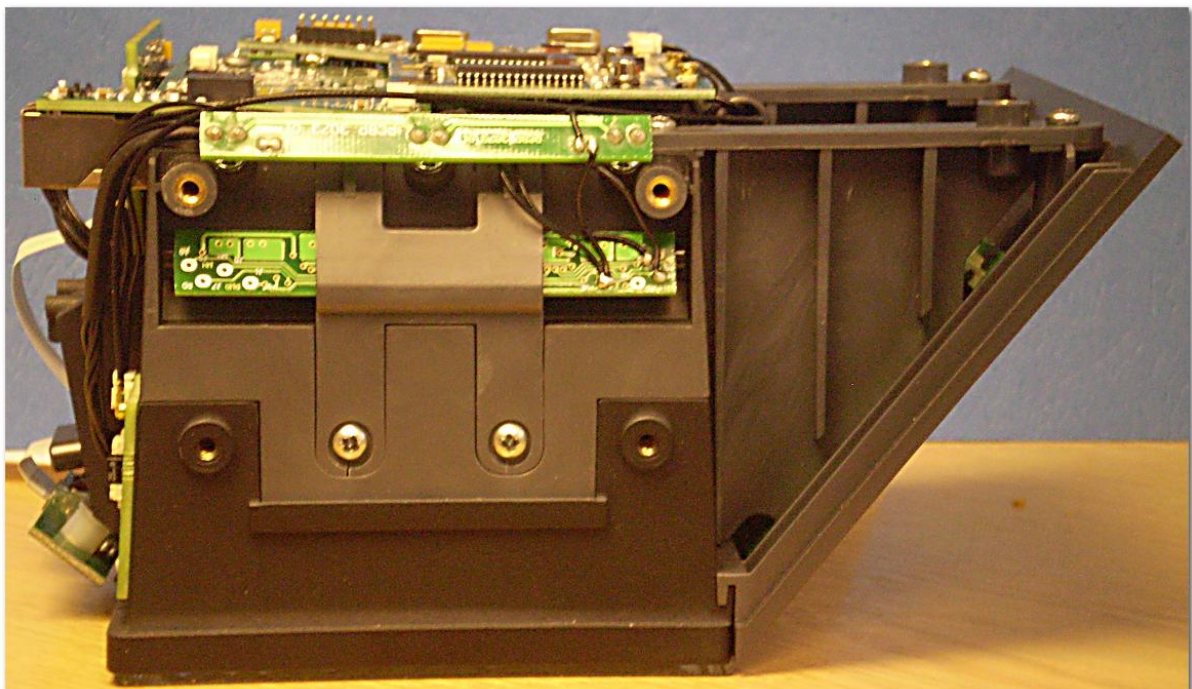

LEFT SIDE VIEW

RIGHTSIDE VIEW

GENERAL INNER VIEW

INNER VIEW REAR

CAMERA BOARD

RFID CONTROLLER

INTELLIGENT ILLUMINATION CONTROLLER

MAIN INTERFACE

CAMERA CONTROLLER

TRI COLOUR LED BOARD

UV LED BOARD

TOP ANTENNA (UNDER GLASS)

FRONT ANTENNA