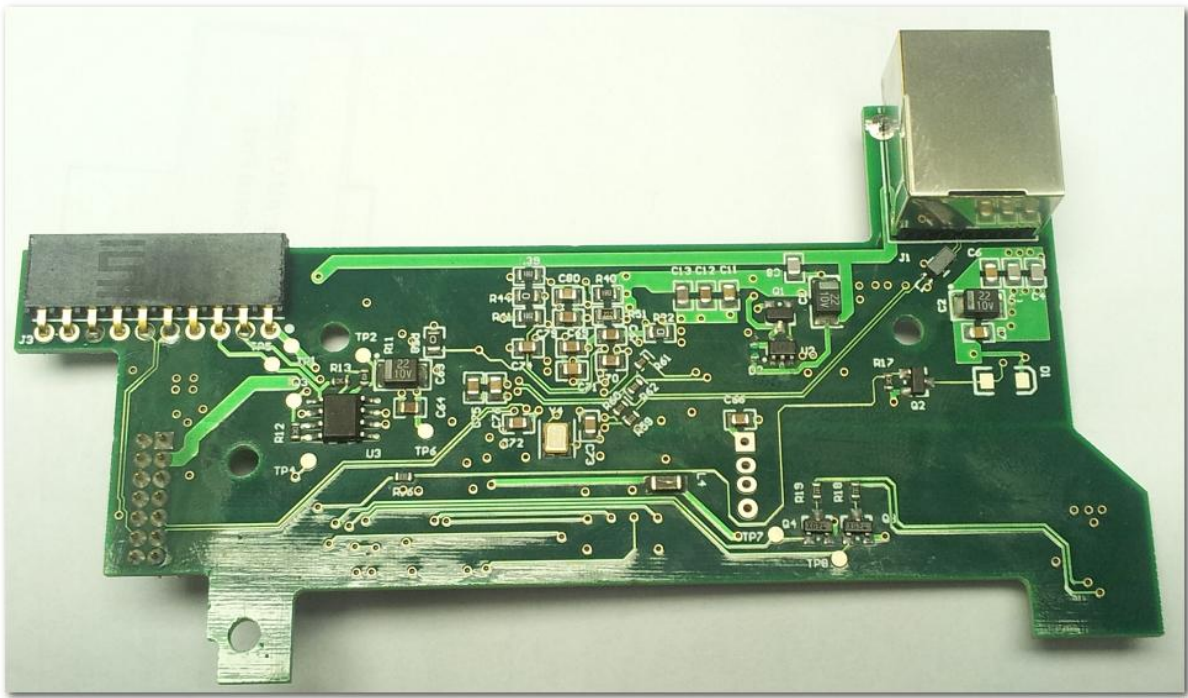

LEFT SIDE VIEW

RIGHTSIDE VIEW

GENERAL INNER VIEW

INNER VIEW REAR

CAMERA BOARD

RFID CONTROLLER

INTELLIGENT ILLUMINATION CONTROLLER

MAIN INTERFACE

CAMERA CONTROLLER

TRI COLOUR LED BOARD

UV LED BOARD

TOP ANTENNA (UNDER GLASS)

FRONT ANTENNA