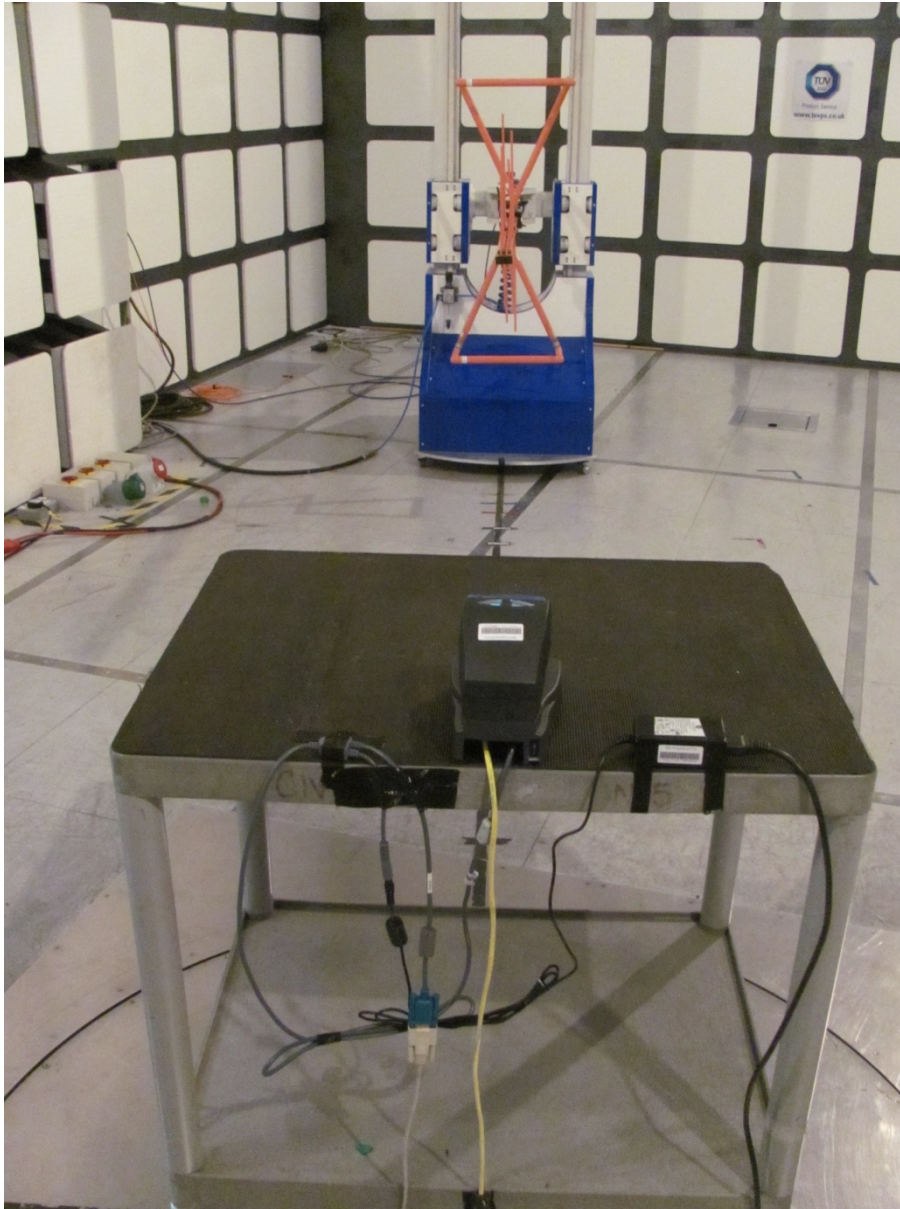

Product Service

FCC ID: ZERBGR135
Access Interfacing Solutions
BGR135C

PHOTOGRAPHS OF TEST SET UP

Radiated Emissions 30MHz-1GHz

Product Service

FCC ID: ZERBGR135
Access Interfacing Solutions
BGR135C

Conducted Emissions