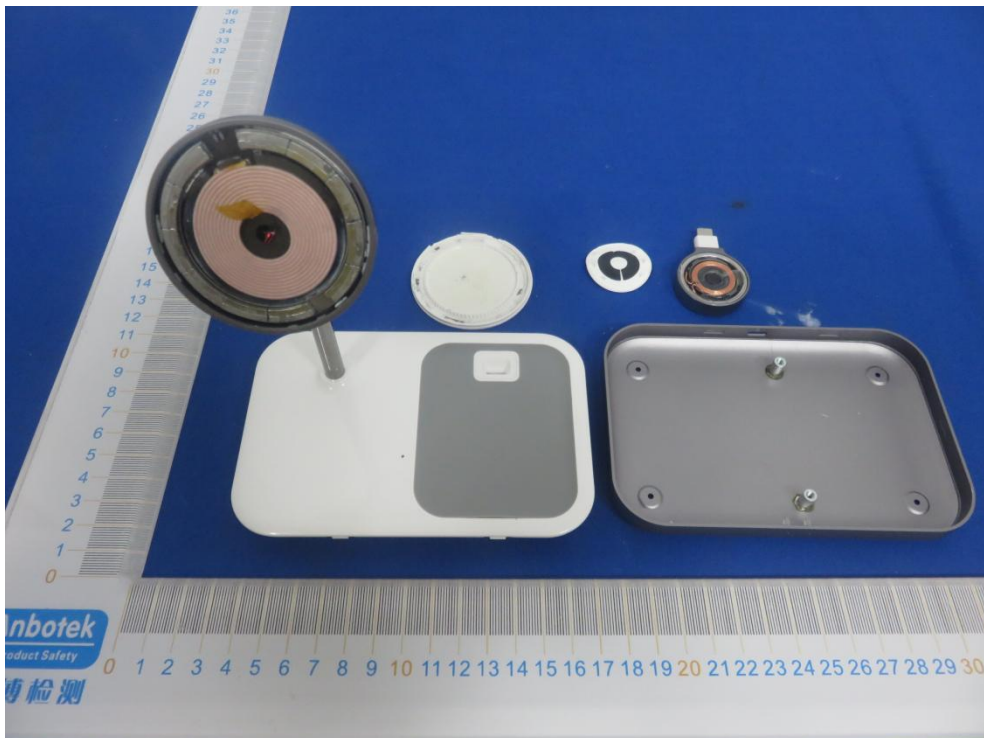

FCC ID:ZE9-ST-WMCS3M

ANT 1

ANT 2

ANT 3