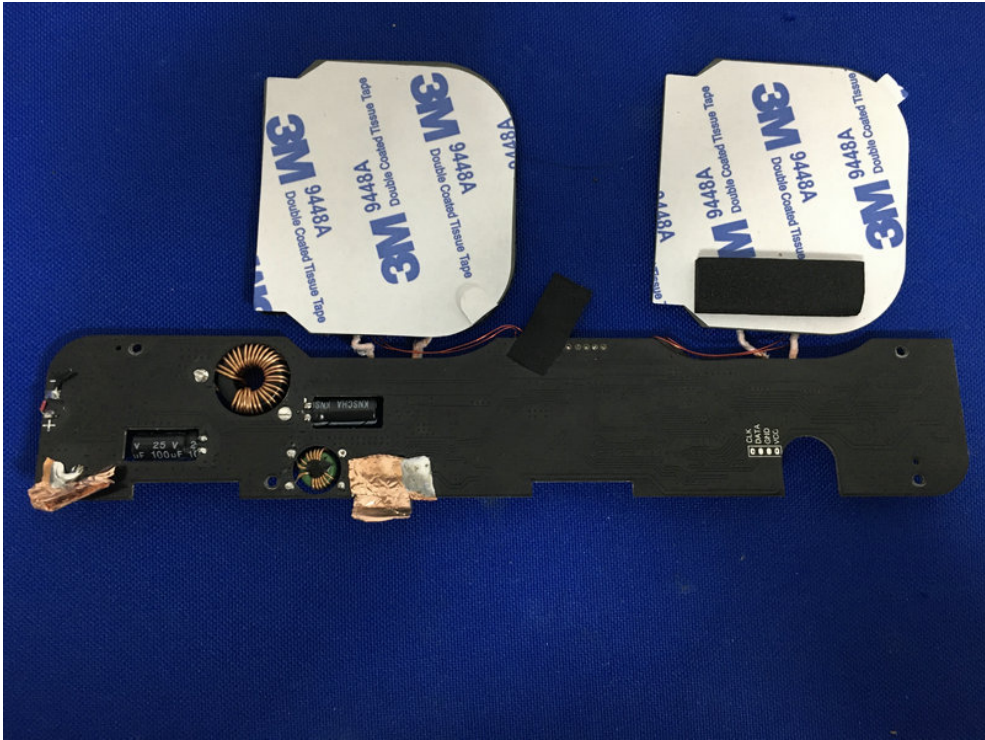

Model Number: ST-X3TWCPM

ANT

Anbotek
Product Safety

安博检测

Anbotek
Product Safety

安博检测