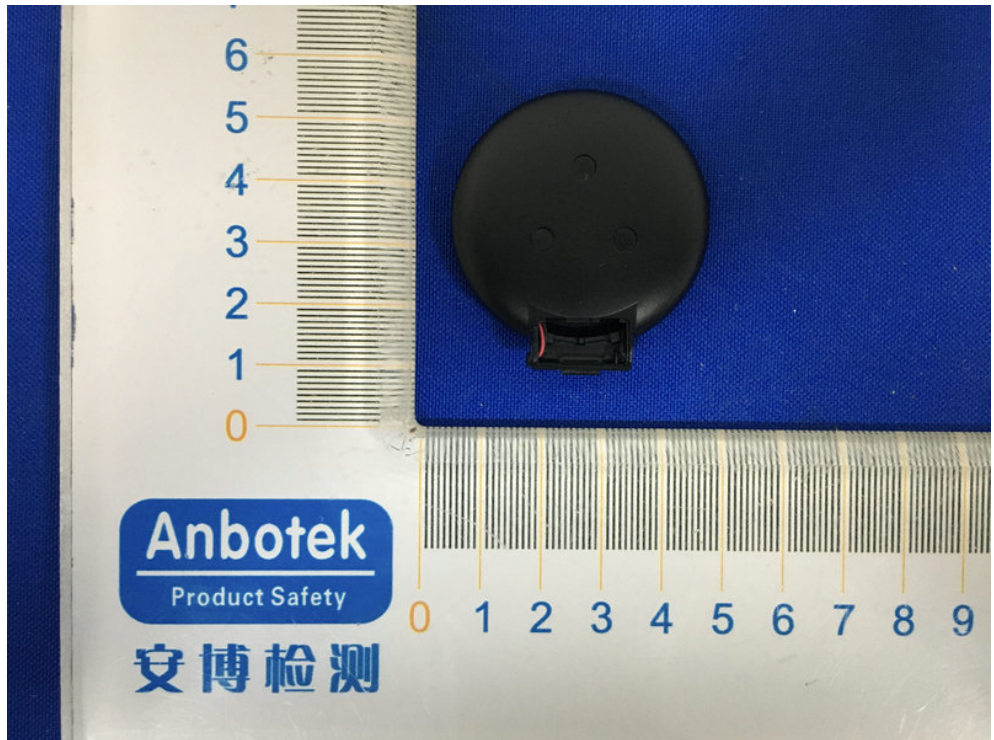

Model Number: ST-X3TWCPM

ANT

Anbotek
Product Safety

安博检测

Anbotek
Product Safety

安博检测