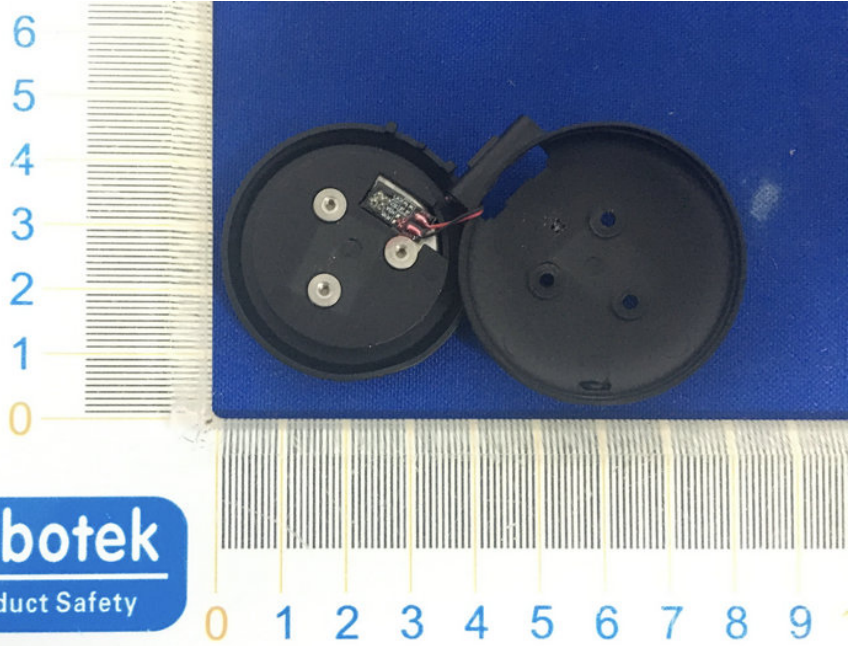

Model Number: ST-X3TWCPM

ANT

Anbotek
Product Safety

安博检测

Anbotek
Product Safety

安博检测