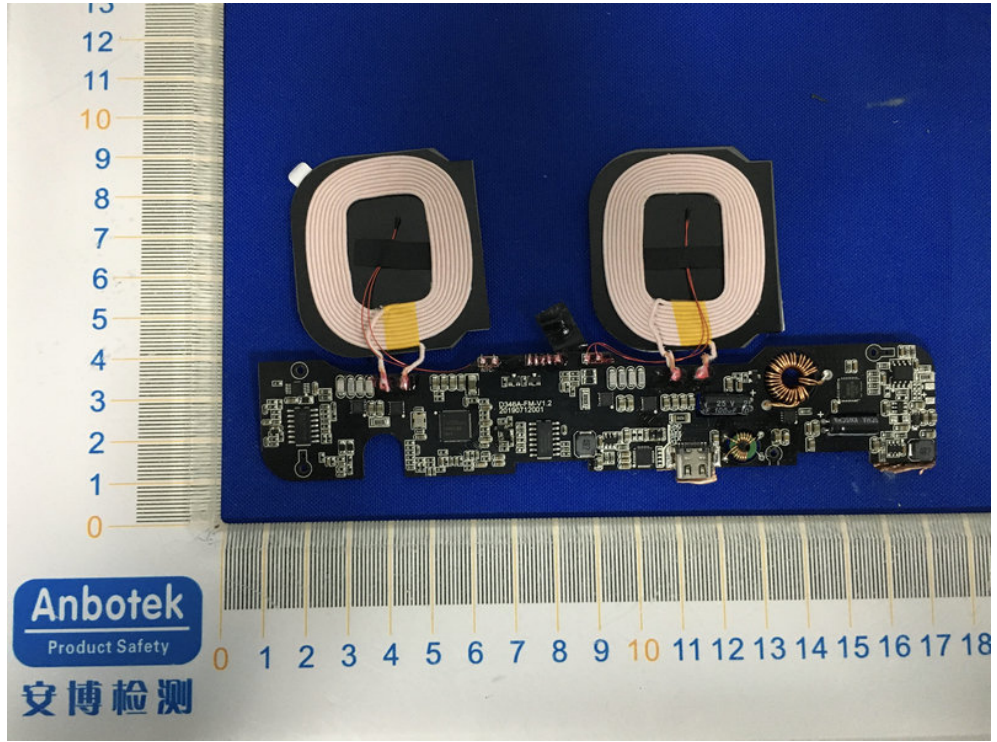

Model Number: ST-X3TWCPM

ANT

Anbotek
Product Safety

安博检测

Anbotek
Product Safety

安博检测