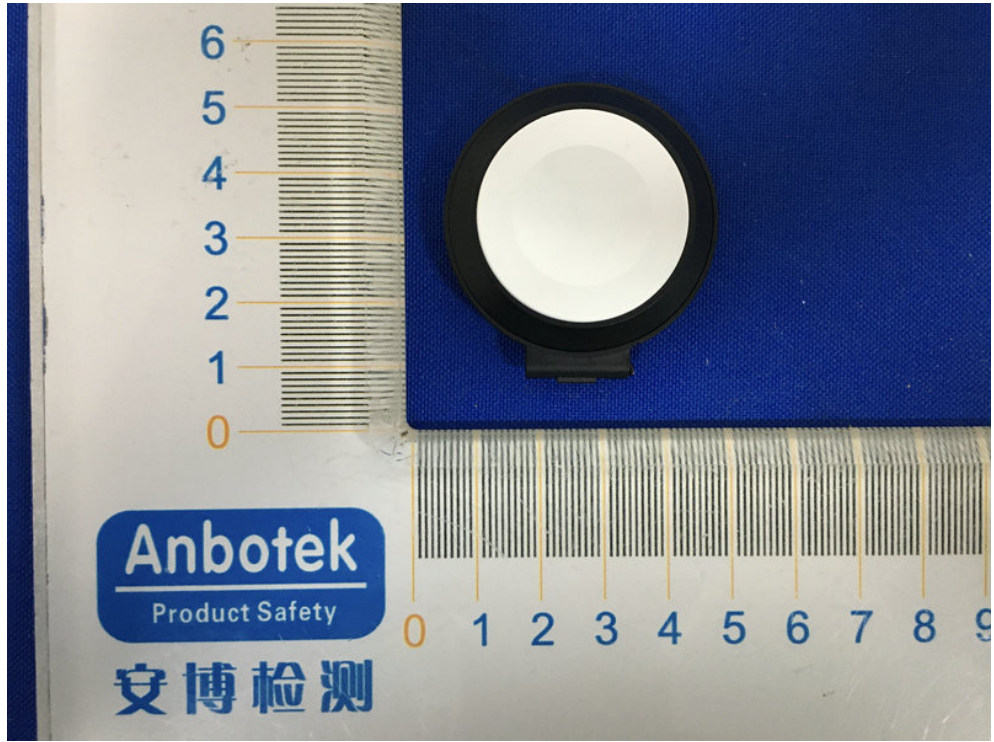

Model Number: ST-X3TWCPM

ANT

Anbotek
Product Safety

安博检测

Anbotek
Product Safety

安博检测