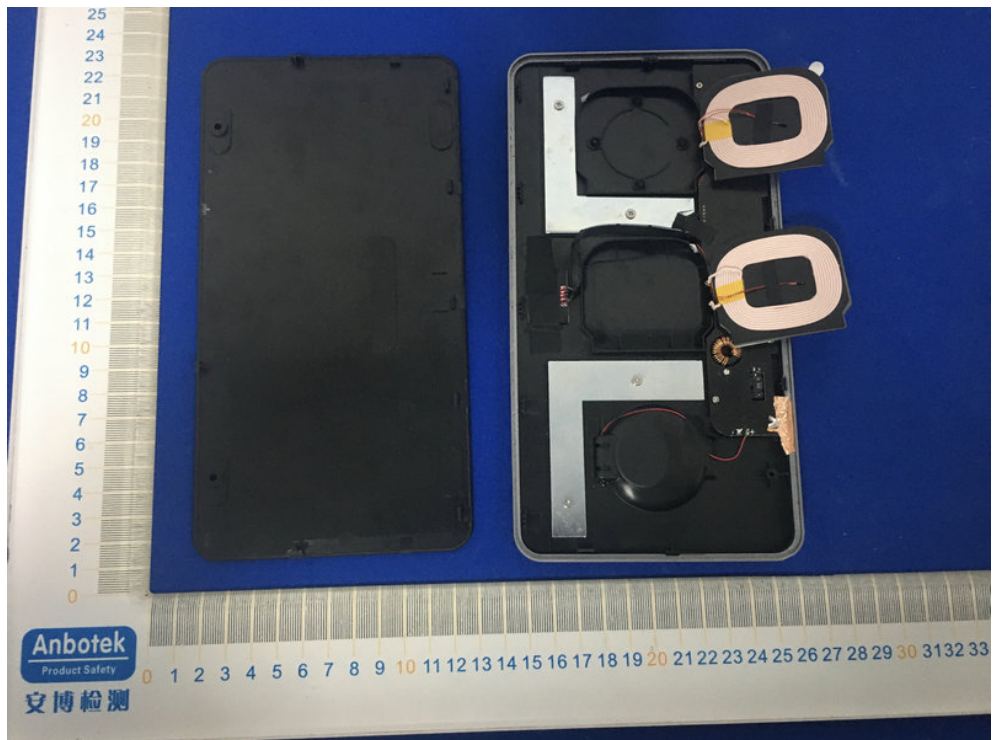

Model Number: ST-X3TWCPM

ANT

Anbotek
Product Safety

安博检测

Anbotek
Product Safety

安博检测