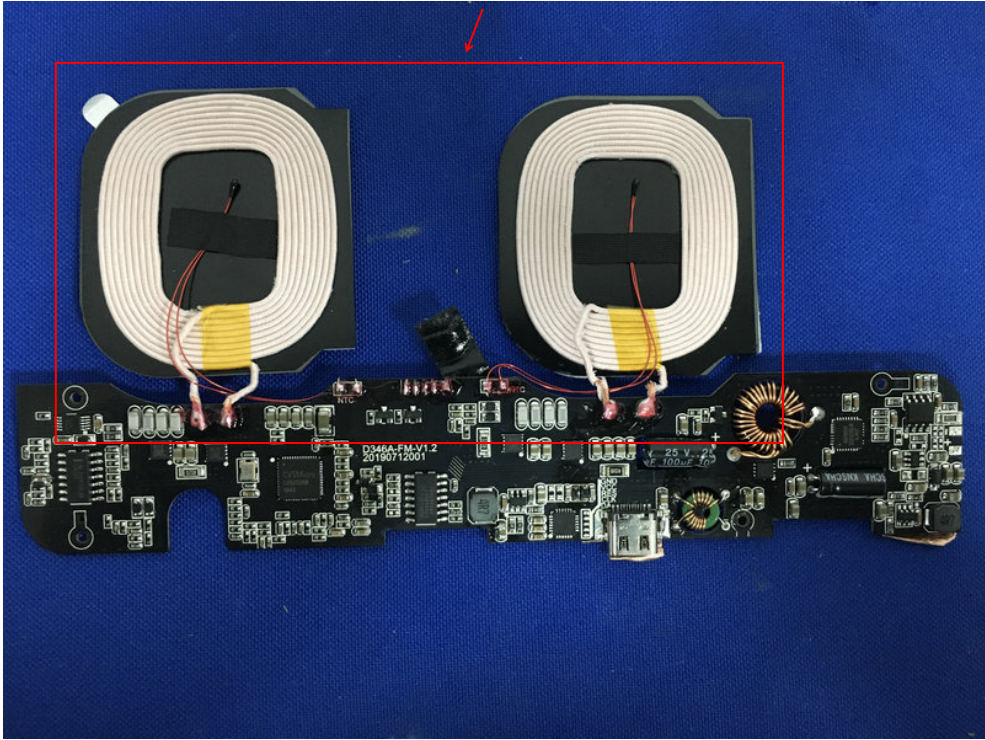

Model Number: ST-X3TWCPM

ANT

Anbotek
Product Safety

安博检测

Anbotek
Product Safety

安博检测