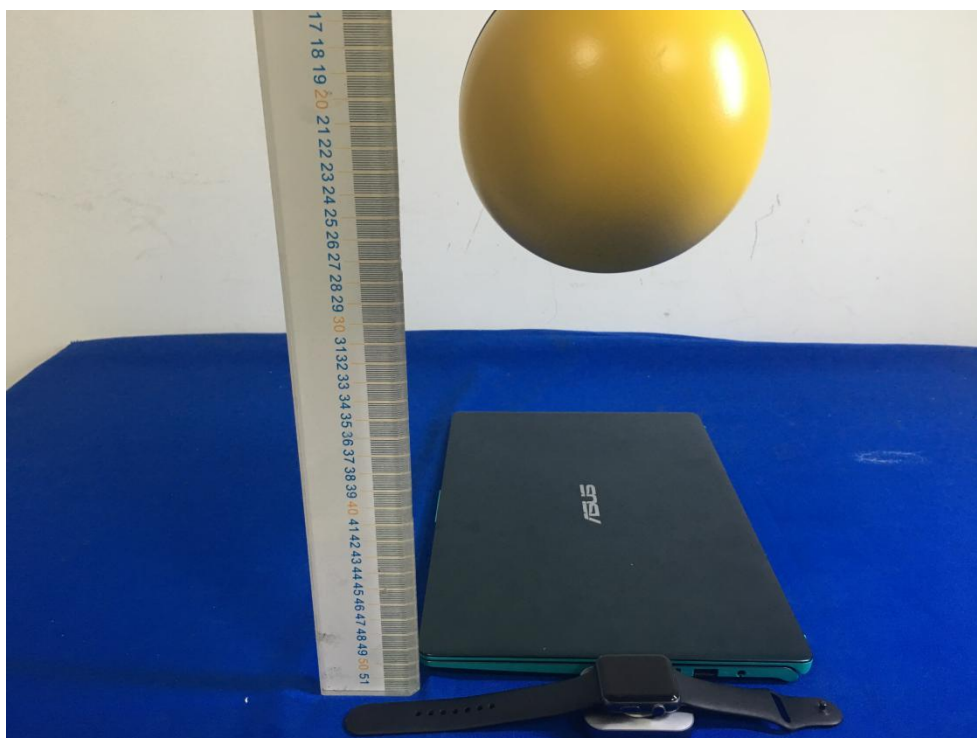

FCC ID: ZE9ST-UC2WCDM  
Photo of Conducted Emission Measurement  
(Apple Watch Magnetic Charger)

AirPods Charger

Photo of Radiation Emission Test  
Apple Watch Magnetic Charger

AirPods Charger

Apple Watch Magnetic Charger

AirPods Charger

Photo of MPE Measurement  
Apple Watch Magnetic Charger

AirPods Charger