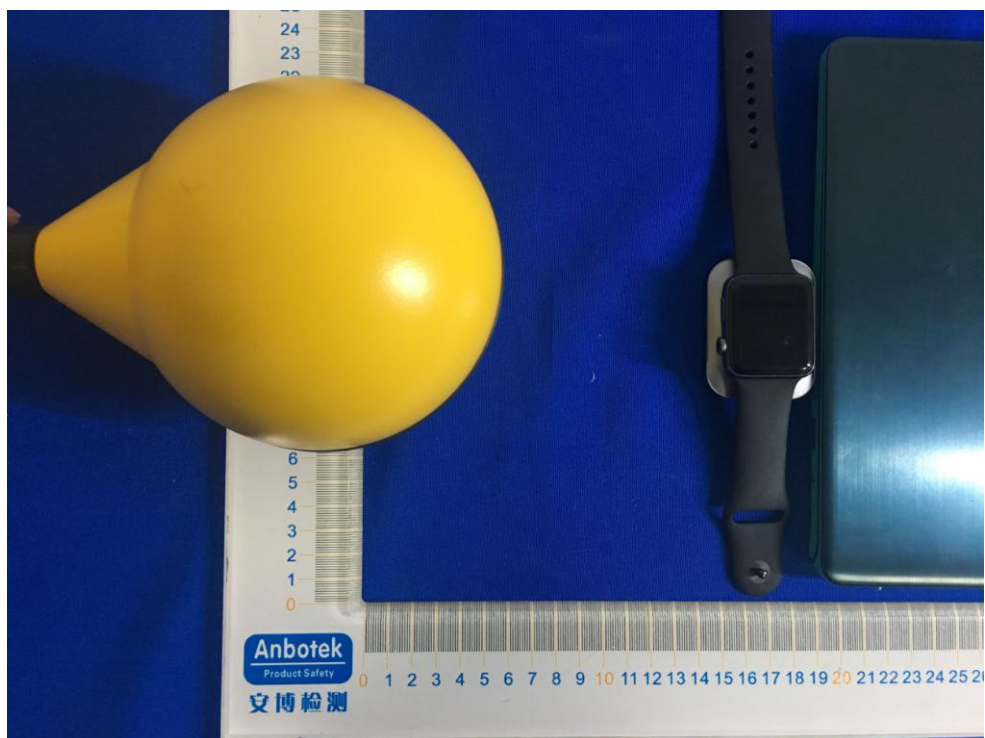

FCC ID: ZE9ST-UC2WCDM  
Photo of Conducted Emission Measurement  
(Apple Watch Magnetic Charger)

AirPods Charger

Photo of Radiation Emission Test  
Apple Watch Magnetic Charger

AirPods Charger

Apple Watch Magnetic Charger

AirPods Charger

Photo of MPE Measurement  
Apple Watch Magnetic Charger

AirPods Charger