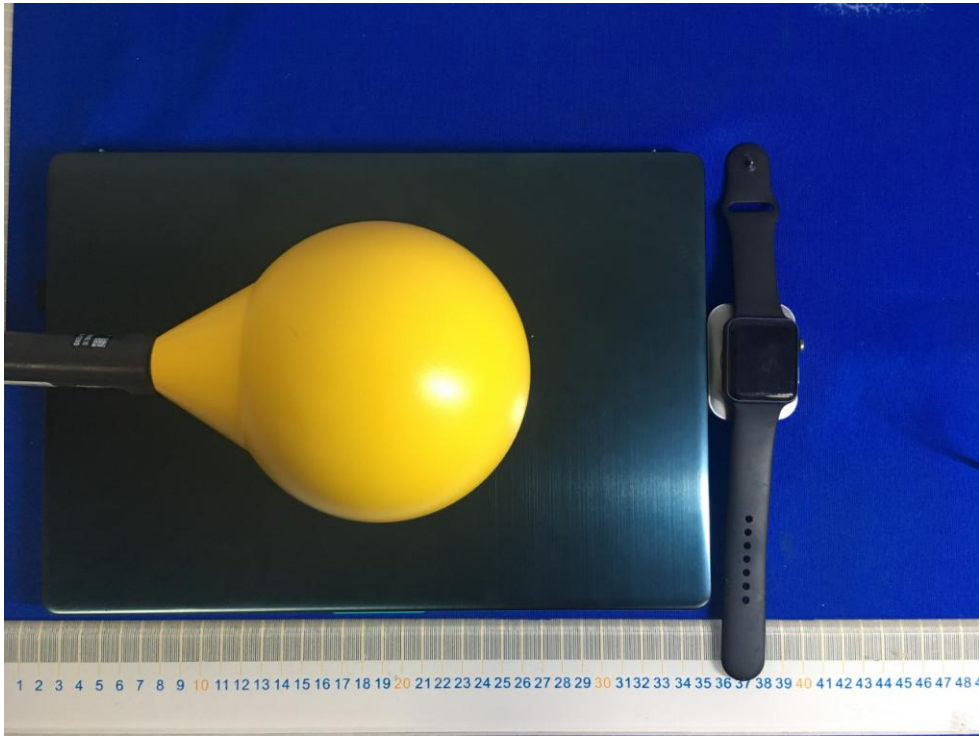

FCC ID: ZE9ST-UC2WCDM  
Photo of Conducted Emission Measurement  
(Apple Watch Magnetic Charger)

AirPods Charger

Photo of Radiation Emission Test  
Apple Watch Magnetic Charger

AirPods Charger

Apple Watch Magnetic Charger

AirPods Charger

Photo of MPE Measurement  
Apple Watch Magnetic Charger

AirPods Charger