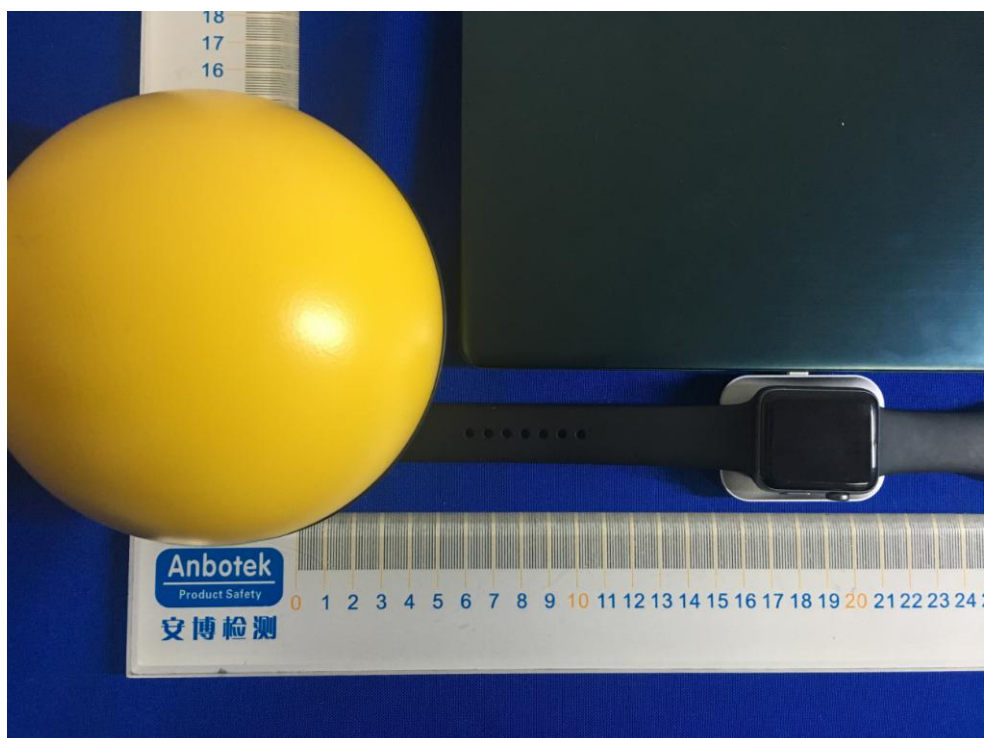

FCC ID: ZE9ST-UC2WCDM  
Photo of Conducted Emission Measurement  
(Apple Watch Magnetic Charger)

AirPods Charger

Photo of Radiation Emission Test  
Apple Watch Magnetic Charger

AirPods Charger

Apple Watch Magnetic Charger

AirPods Charger

Photo of MPE Measurement  
Apple Watch Magnetic Charger

AirPods Charger