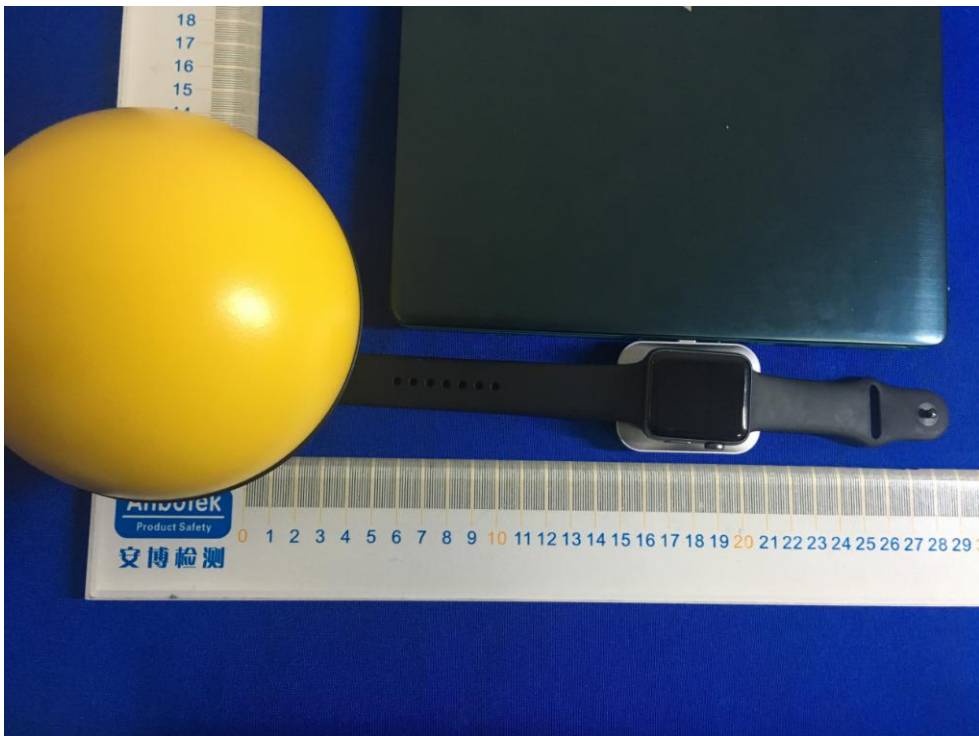

FCC ID: ZE9ST-UC2WCDM  
Photo of Conducted Emission Measurement  
(Apple Watch Magnetic Charger)

AirPods Charger

Photo of Radiation Emission Test  
Apple Watch Magnetic Charger

AirPods Charger

Apple Watch Magnetic Charger

AirPods Charger

Photo of MPE Measurement  
Apple Watch Magnetic Charger

AirPods Charger