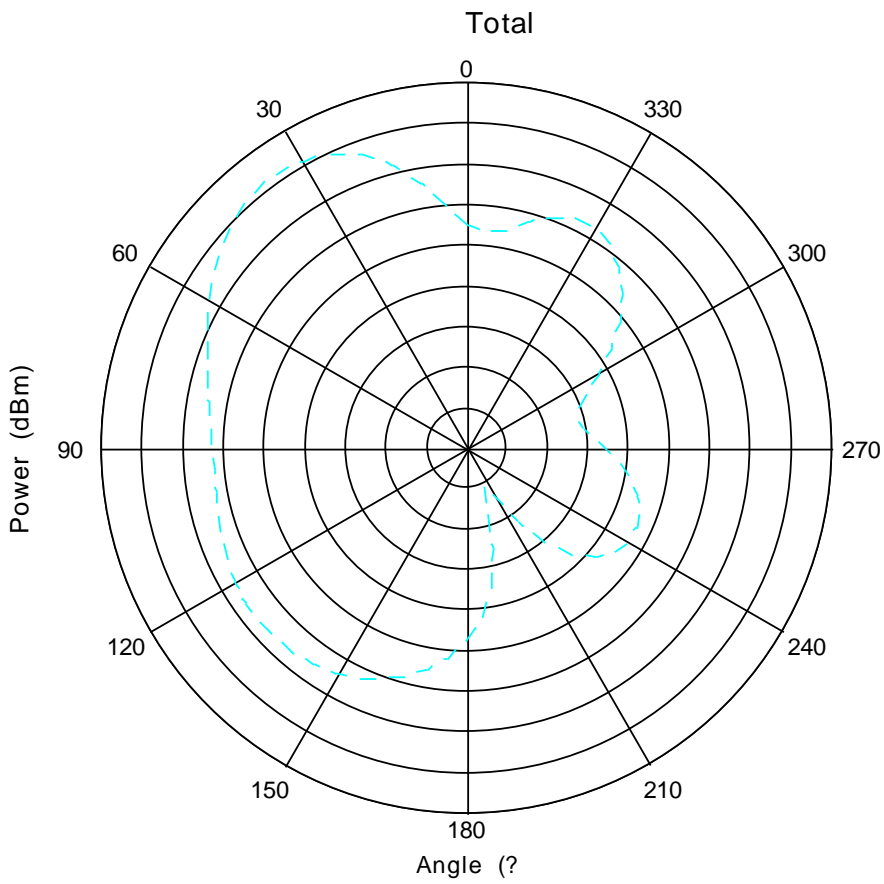

2431 MHz

Total 2432MHz

Max: 4
Min: -14
Scale: 2/div

2432 MHz

Total 2433MHz

Total 2434MHz

Total 2435MHz

Total 2436MHz