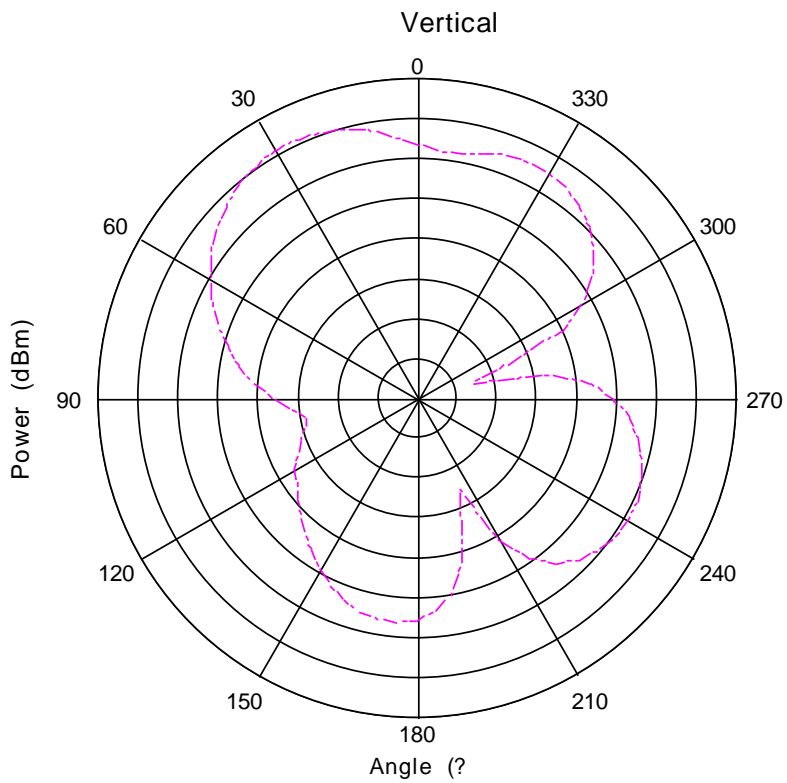

Vertical 2444MHz

2444 MHz

Vertical 2445MHz

2445 MHz

Vertical 2446MHz

2446 MHz

Max: 5
Min: -35
Scale: 5/div

Vertical 2447MHz