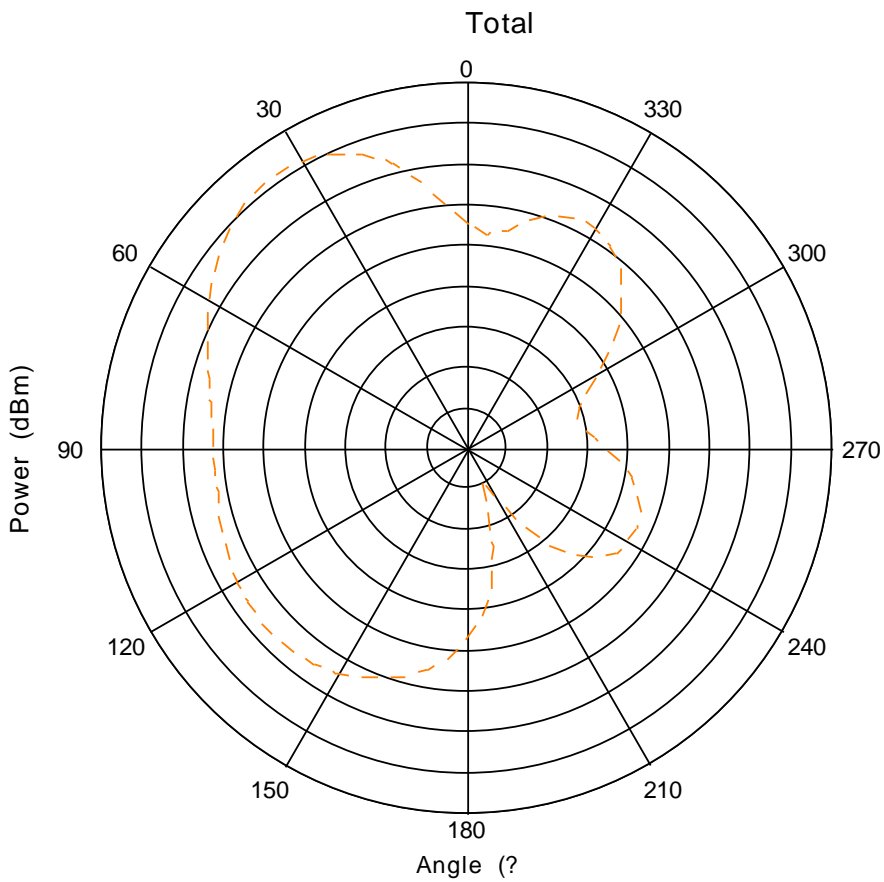

2437 MHz

Total 2438MHz