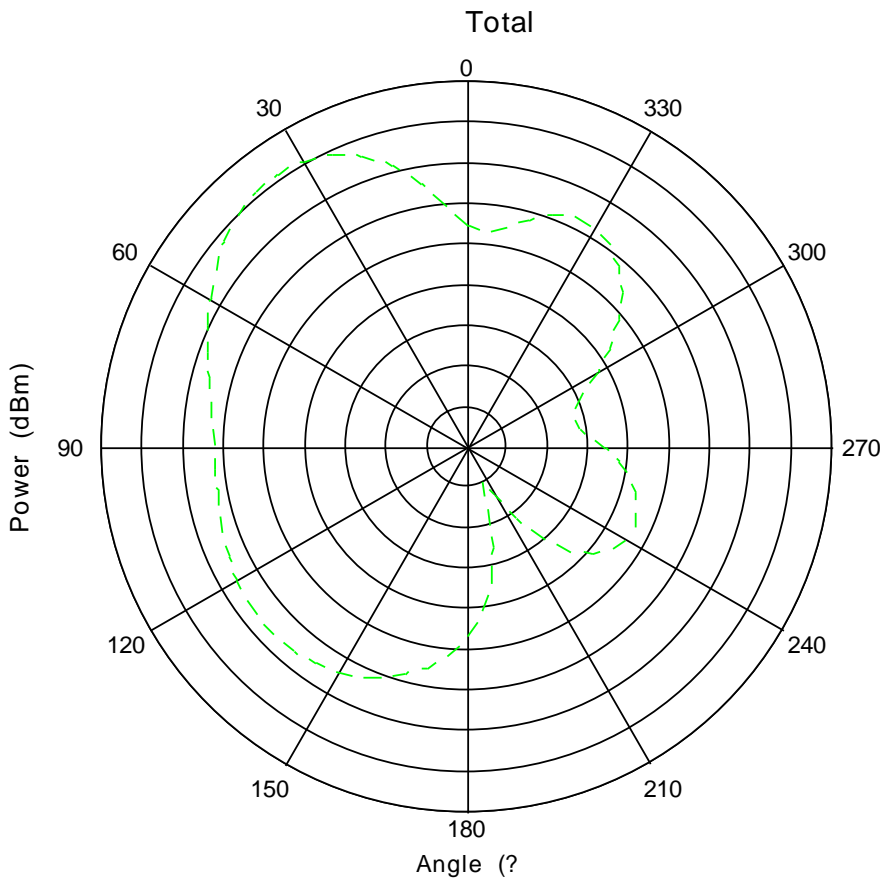

2431 MHz

Total 2432MHz

Max: 4
Min: -14
Scale: 2/div

2432 MHz

Total 2433MHz

Total 2434MHz

Total 2435MHz

Total 2436MHz