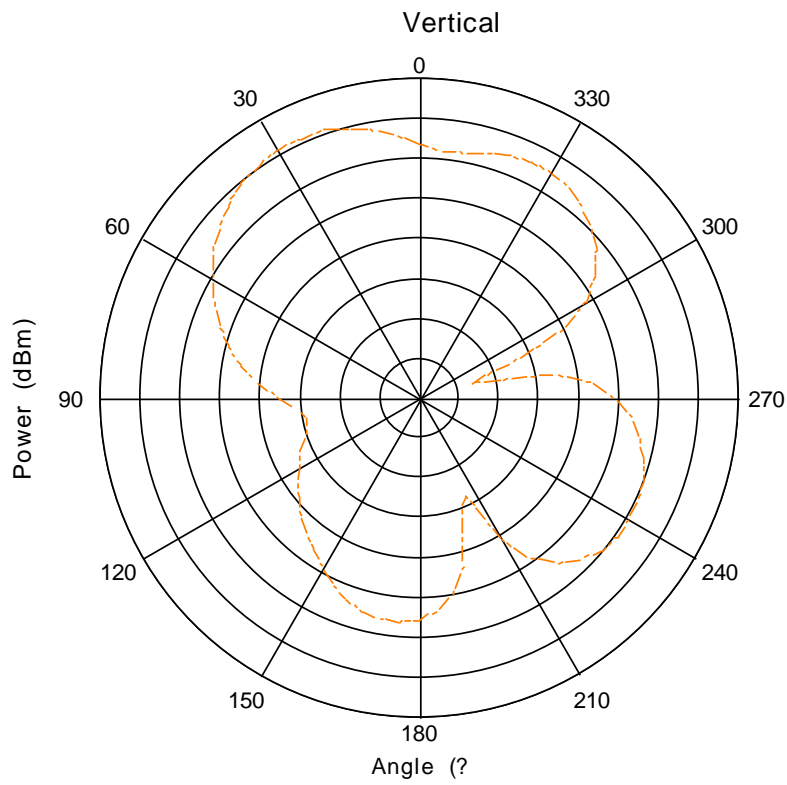

Vertical 2448MHz

Max: 5
Min: -35
Scale: 5/div

2448 MHz