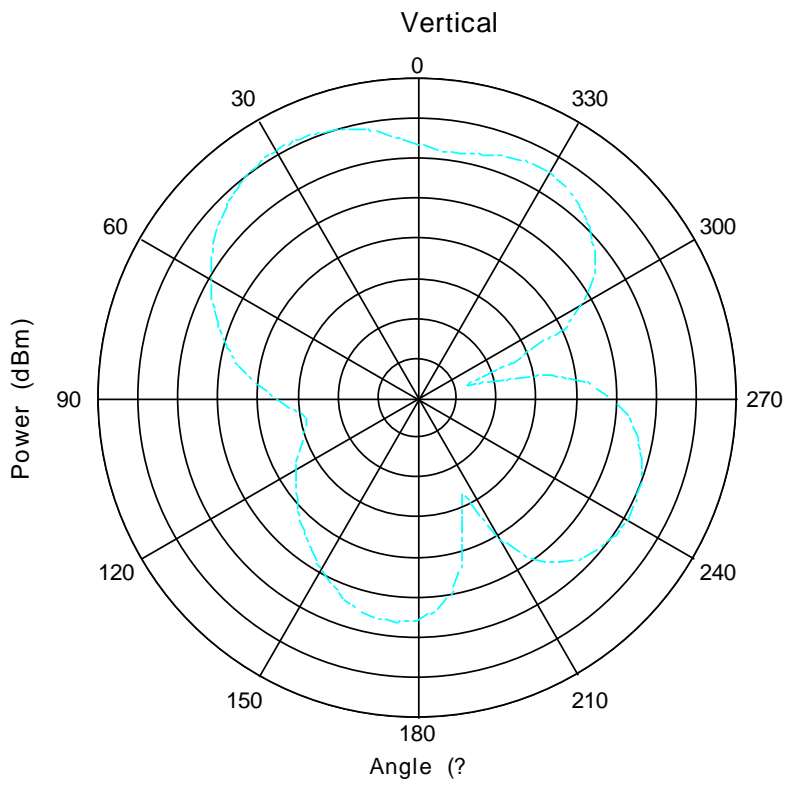

Vertical 2444MHz

2444 MHz

Vertical 2445MHz

2445 MHz

Vertical 2446MHz

2446 MHz

Max: 5
Min: -35
Scale: 5/div

Vertical 2447MHz