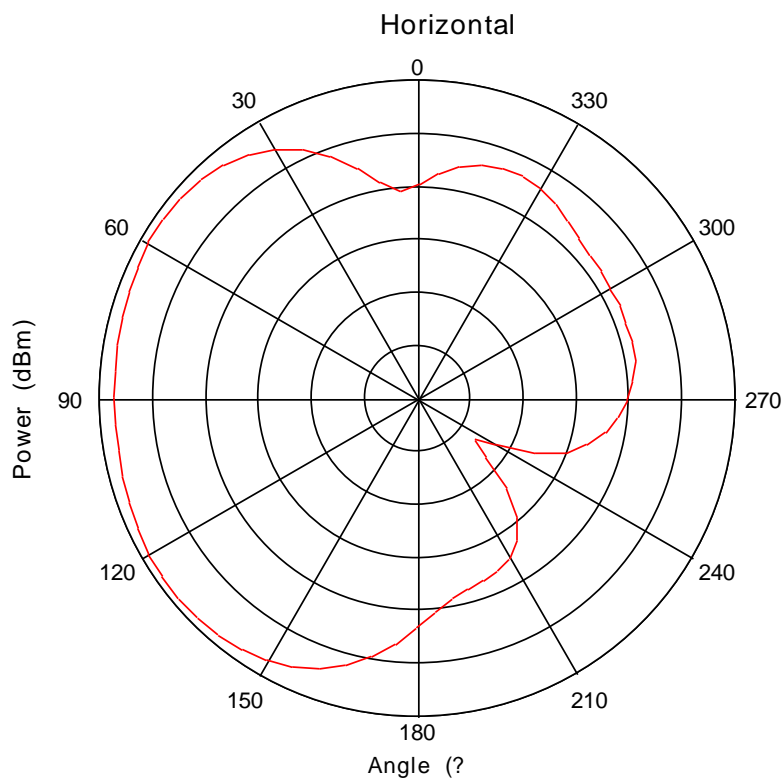

Horizontal 2402MHz

Max: 0
Min: -30
Scale: 5/div