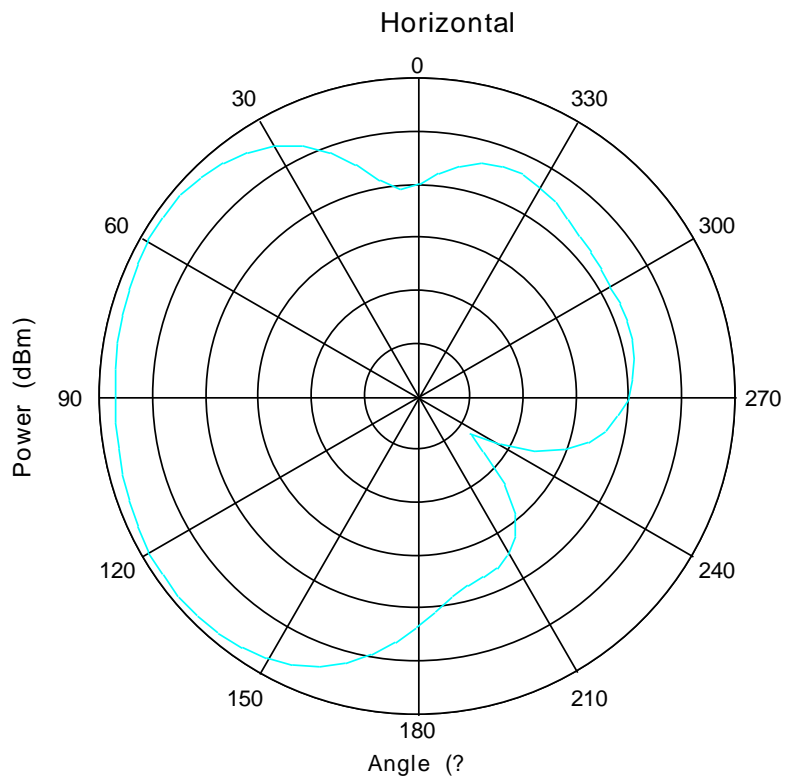

Horizontal 2406MHz