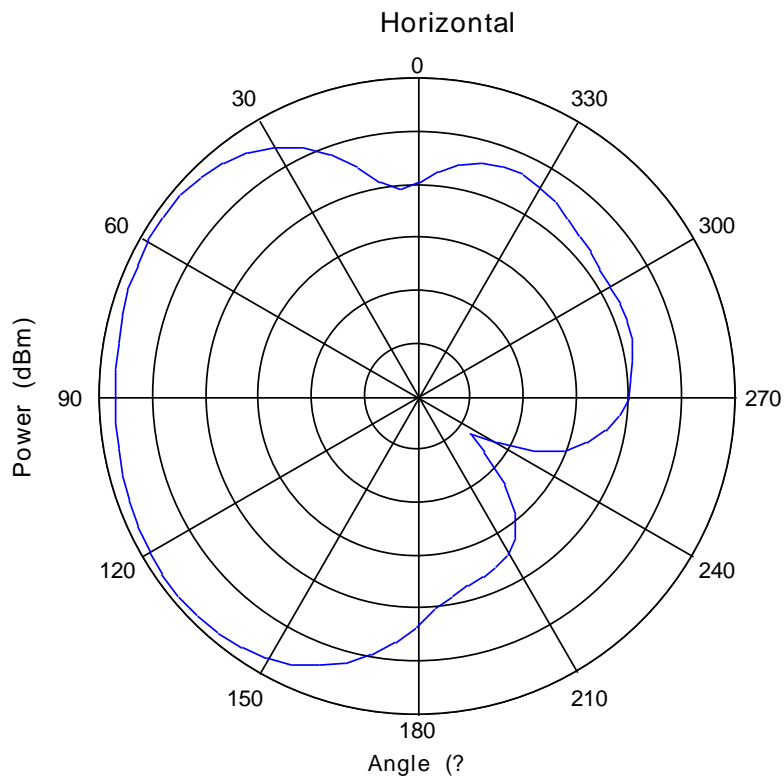

Horizontal 2404MHz