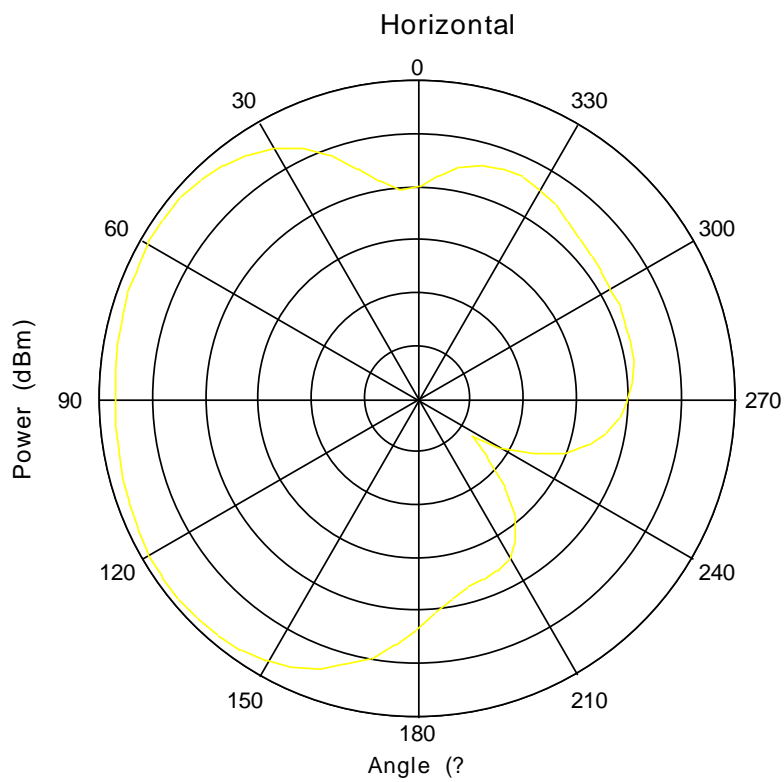

Horizontal 2405MHz