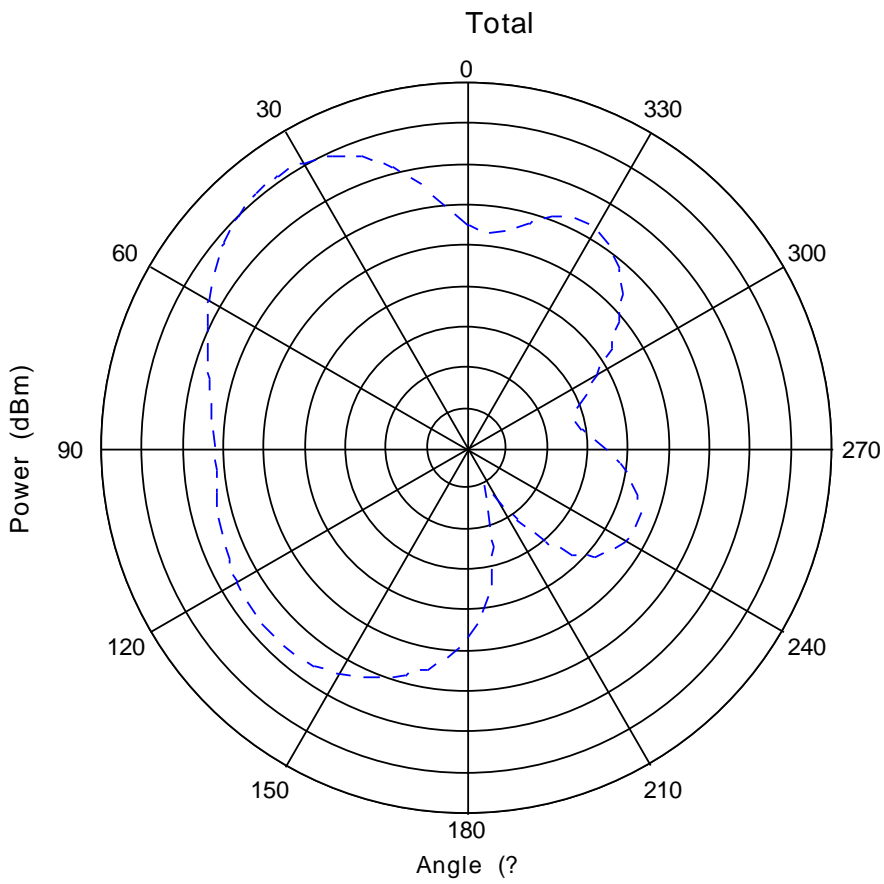

2431 MHz

Total 2432MHz

Max: 4
Min: -14
Scale: 2/div

2432 MHz

Total 2433MHz

Total 2434MHz

Total 2435MHz

Total 2436MHz