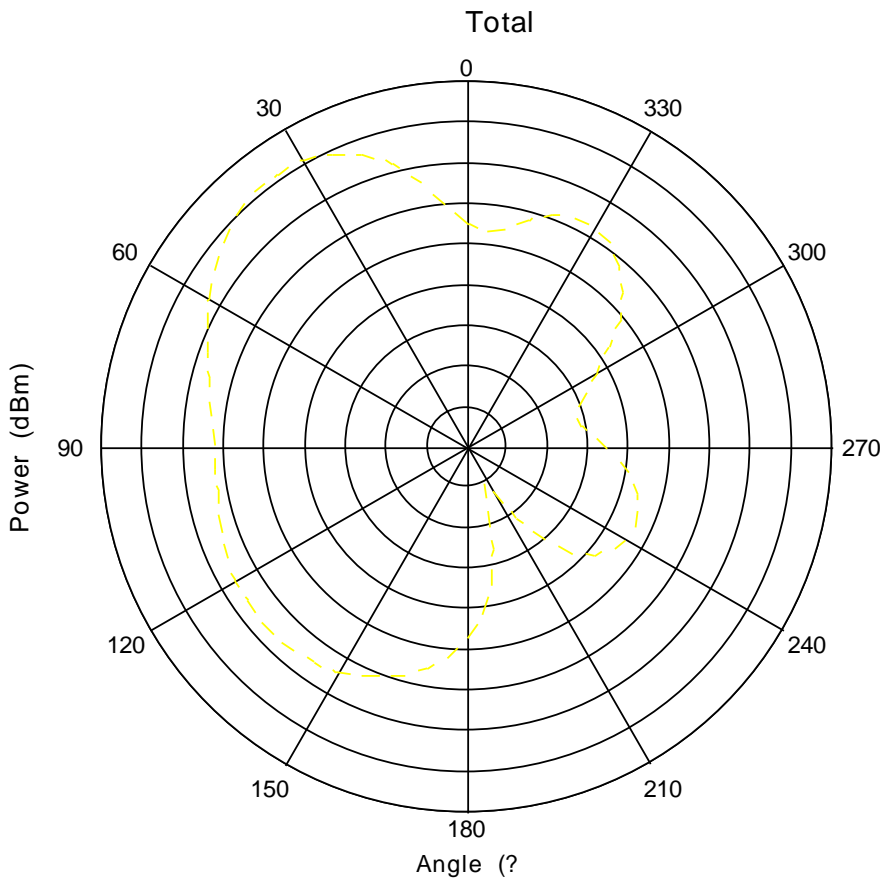

2431 MHz

Total 2432MHz

Max: 4
Min: -14
Scale: 2/div

2432 MHz

Total 2433MHz

Total 2434MHz

Total 2435MHz

Total 2436MHz