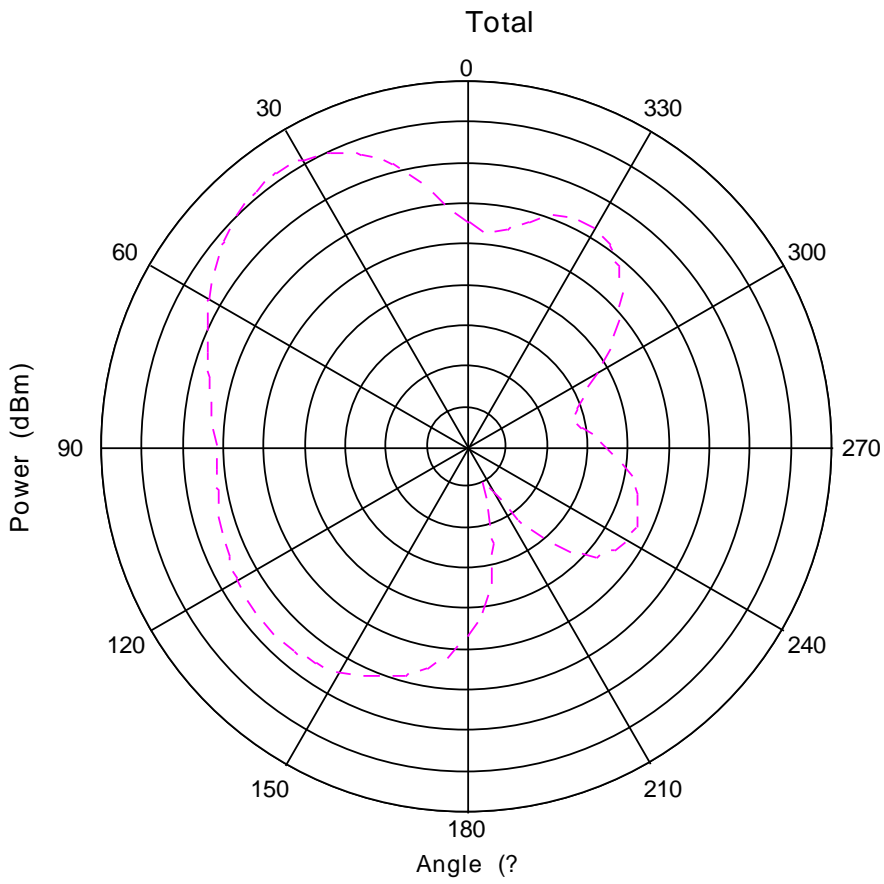

Total 2437MHz