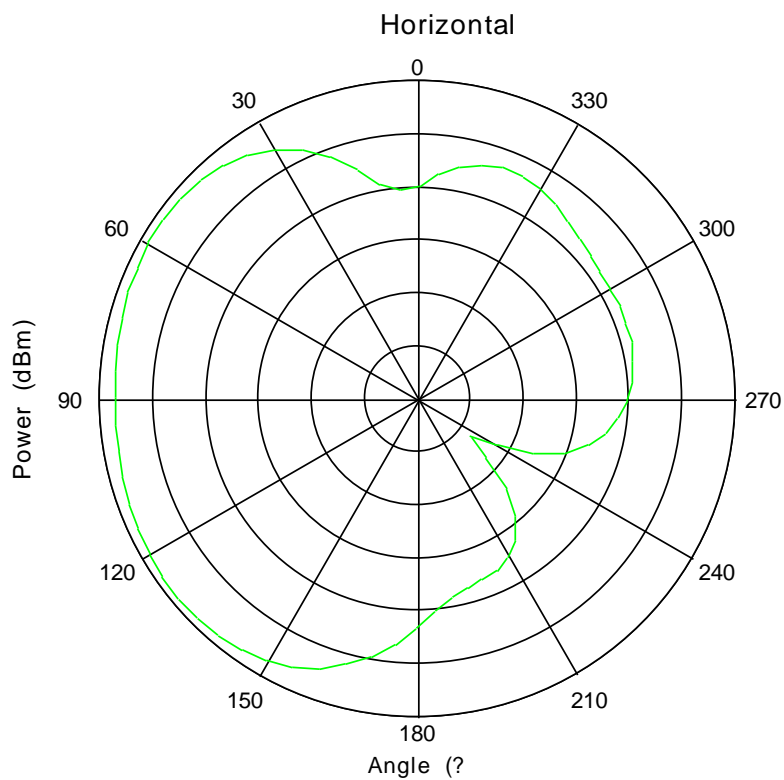

Horizontal 2403MHz

Max: 0
Min: -30
Scale: 5/div