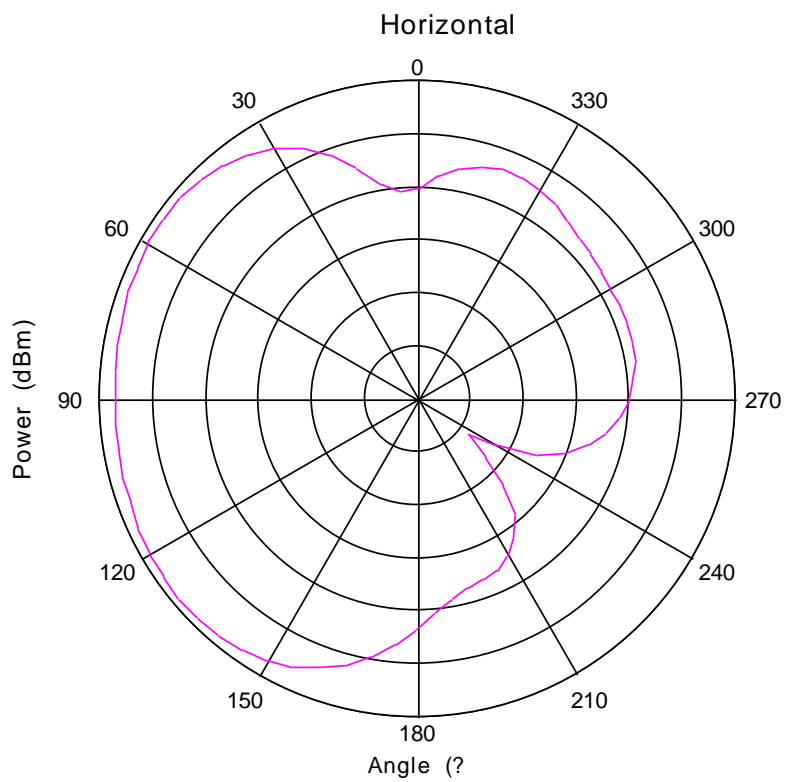

Horizontal 2407MHz