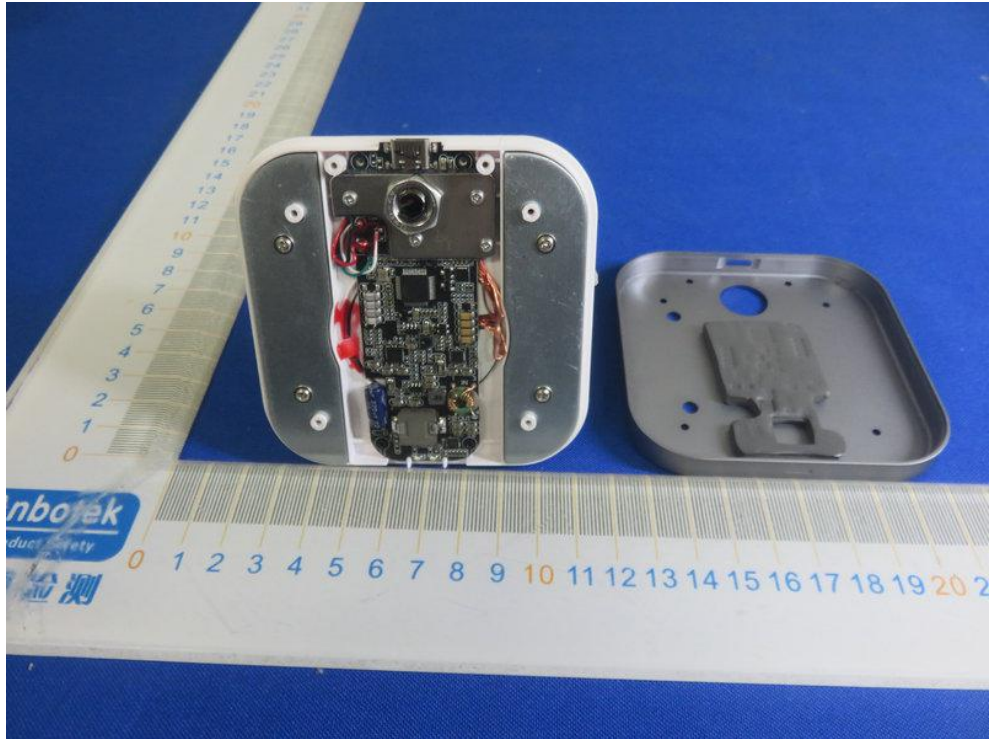

FCC ID: ZE9-ST-WMCS2M

ANT 0

ANT 1