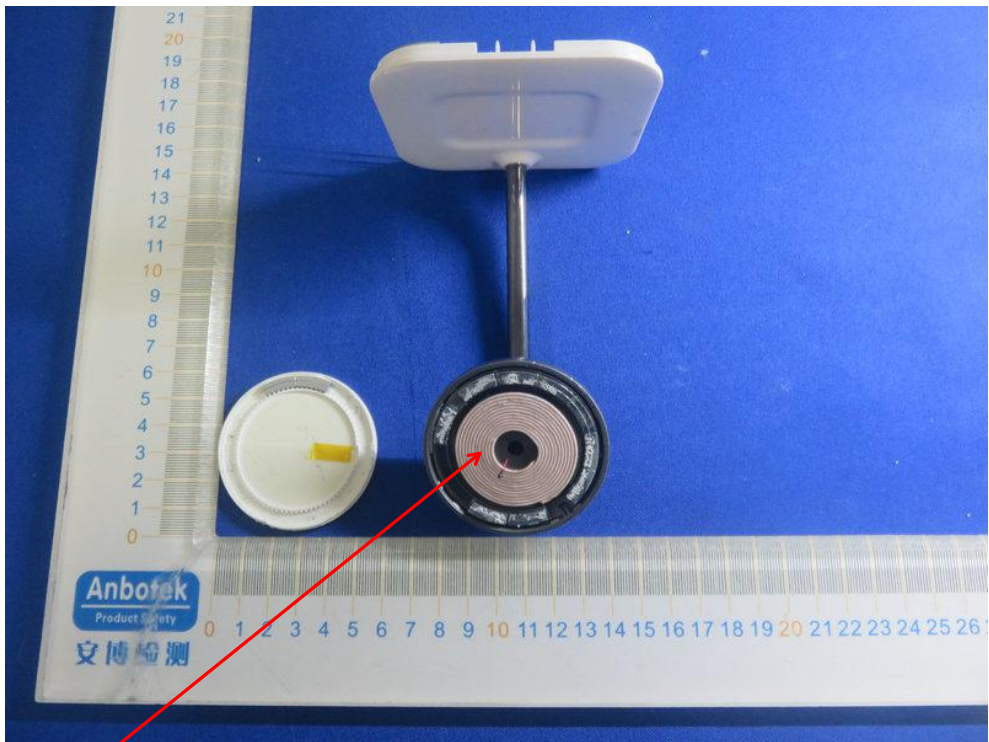

FCC ID: ZE9-ST-WMCS2M

ANT 0

ANT 1