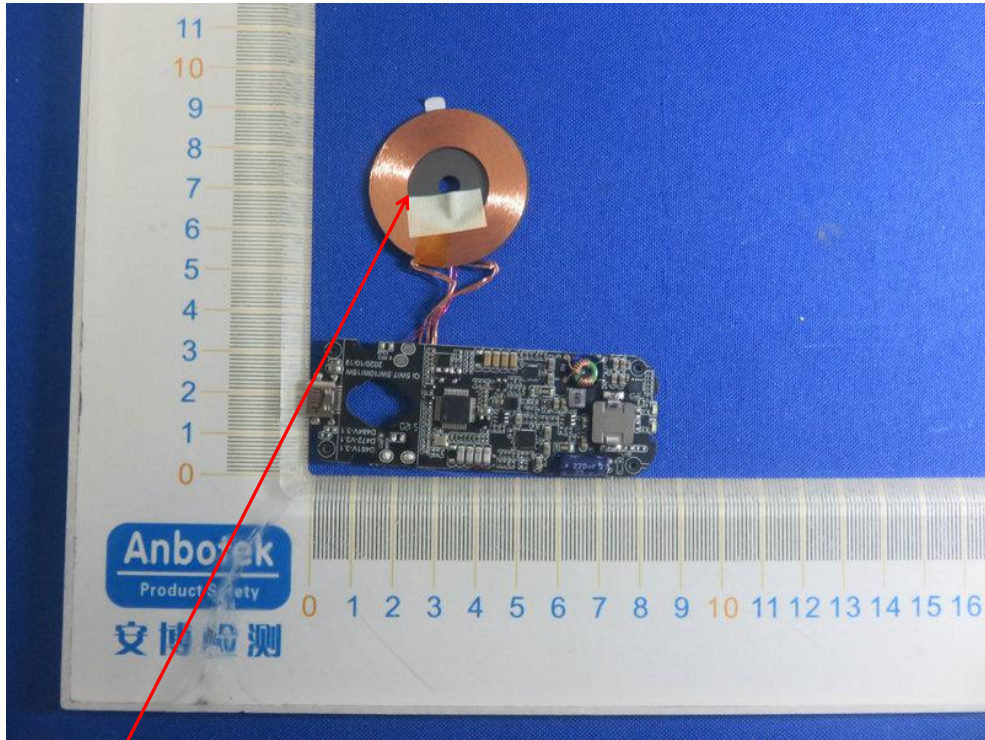

FCC ID: ZE9-ST-WMCS2M

ANT 0

ANT 1