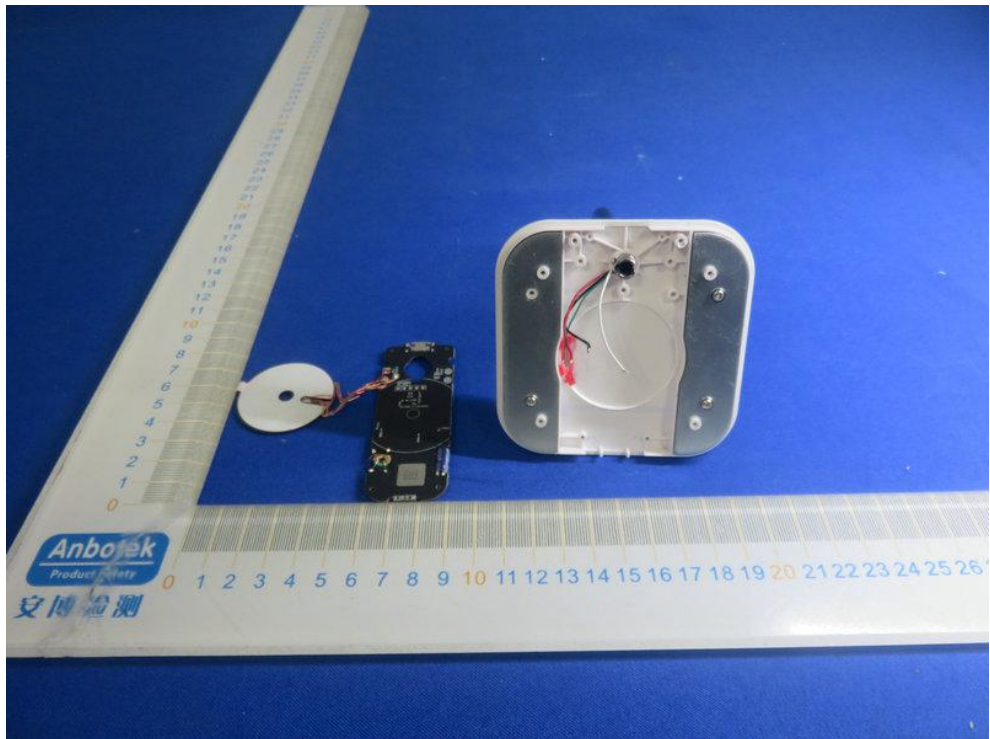

FCC ID: ZE9-ST-WMCS2M

ANT 0

ANT 1