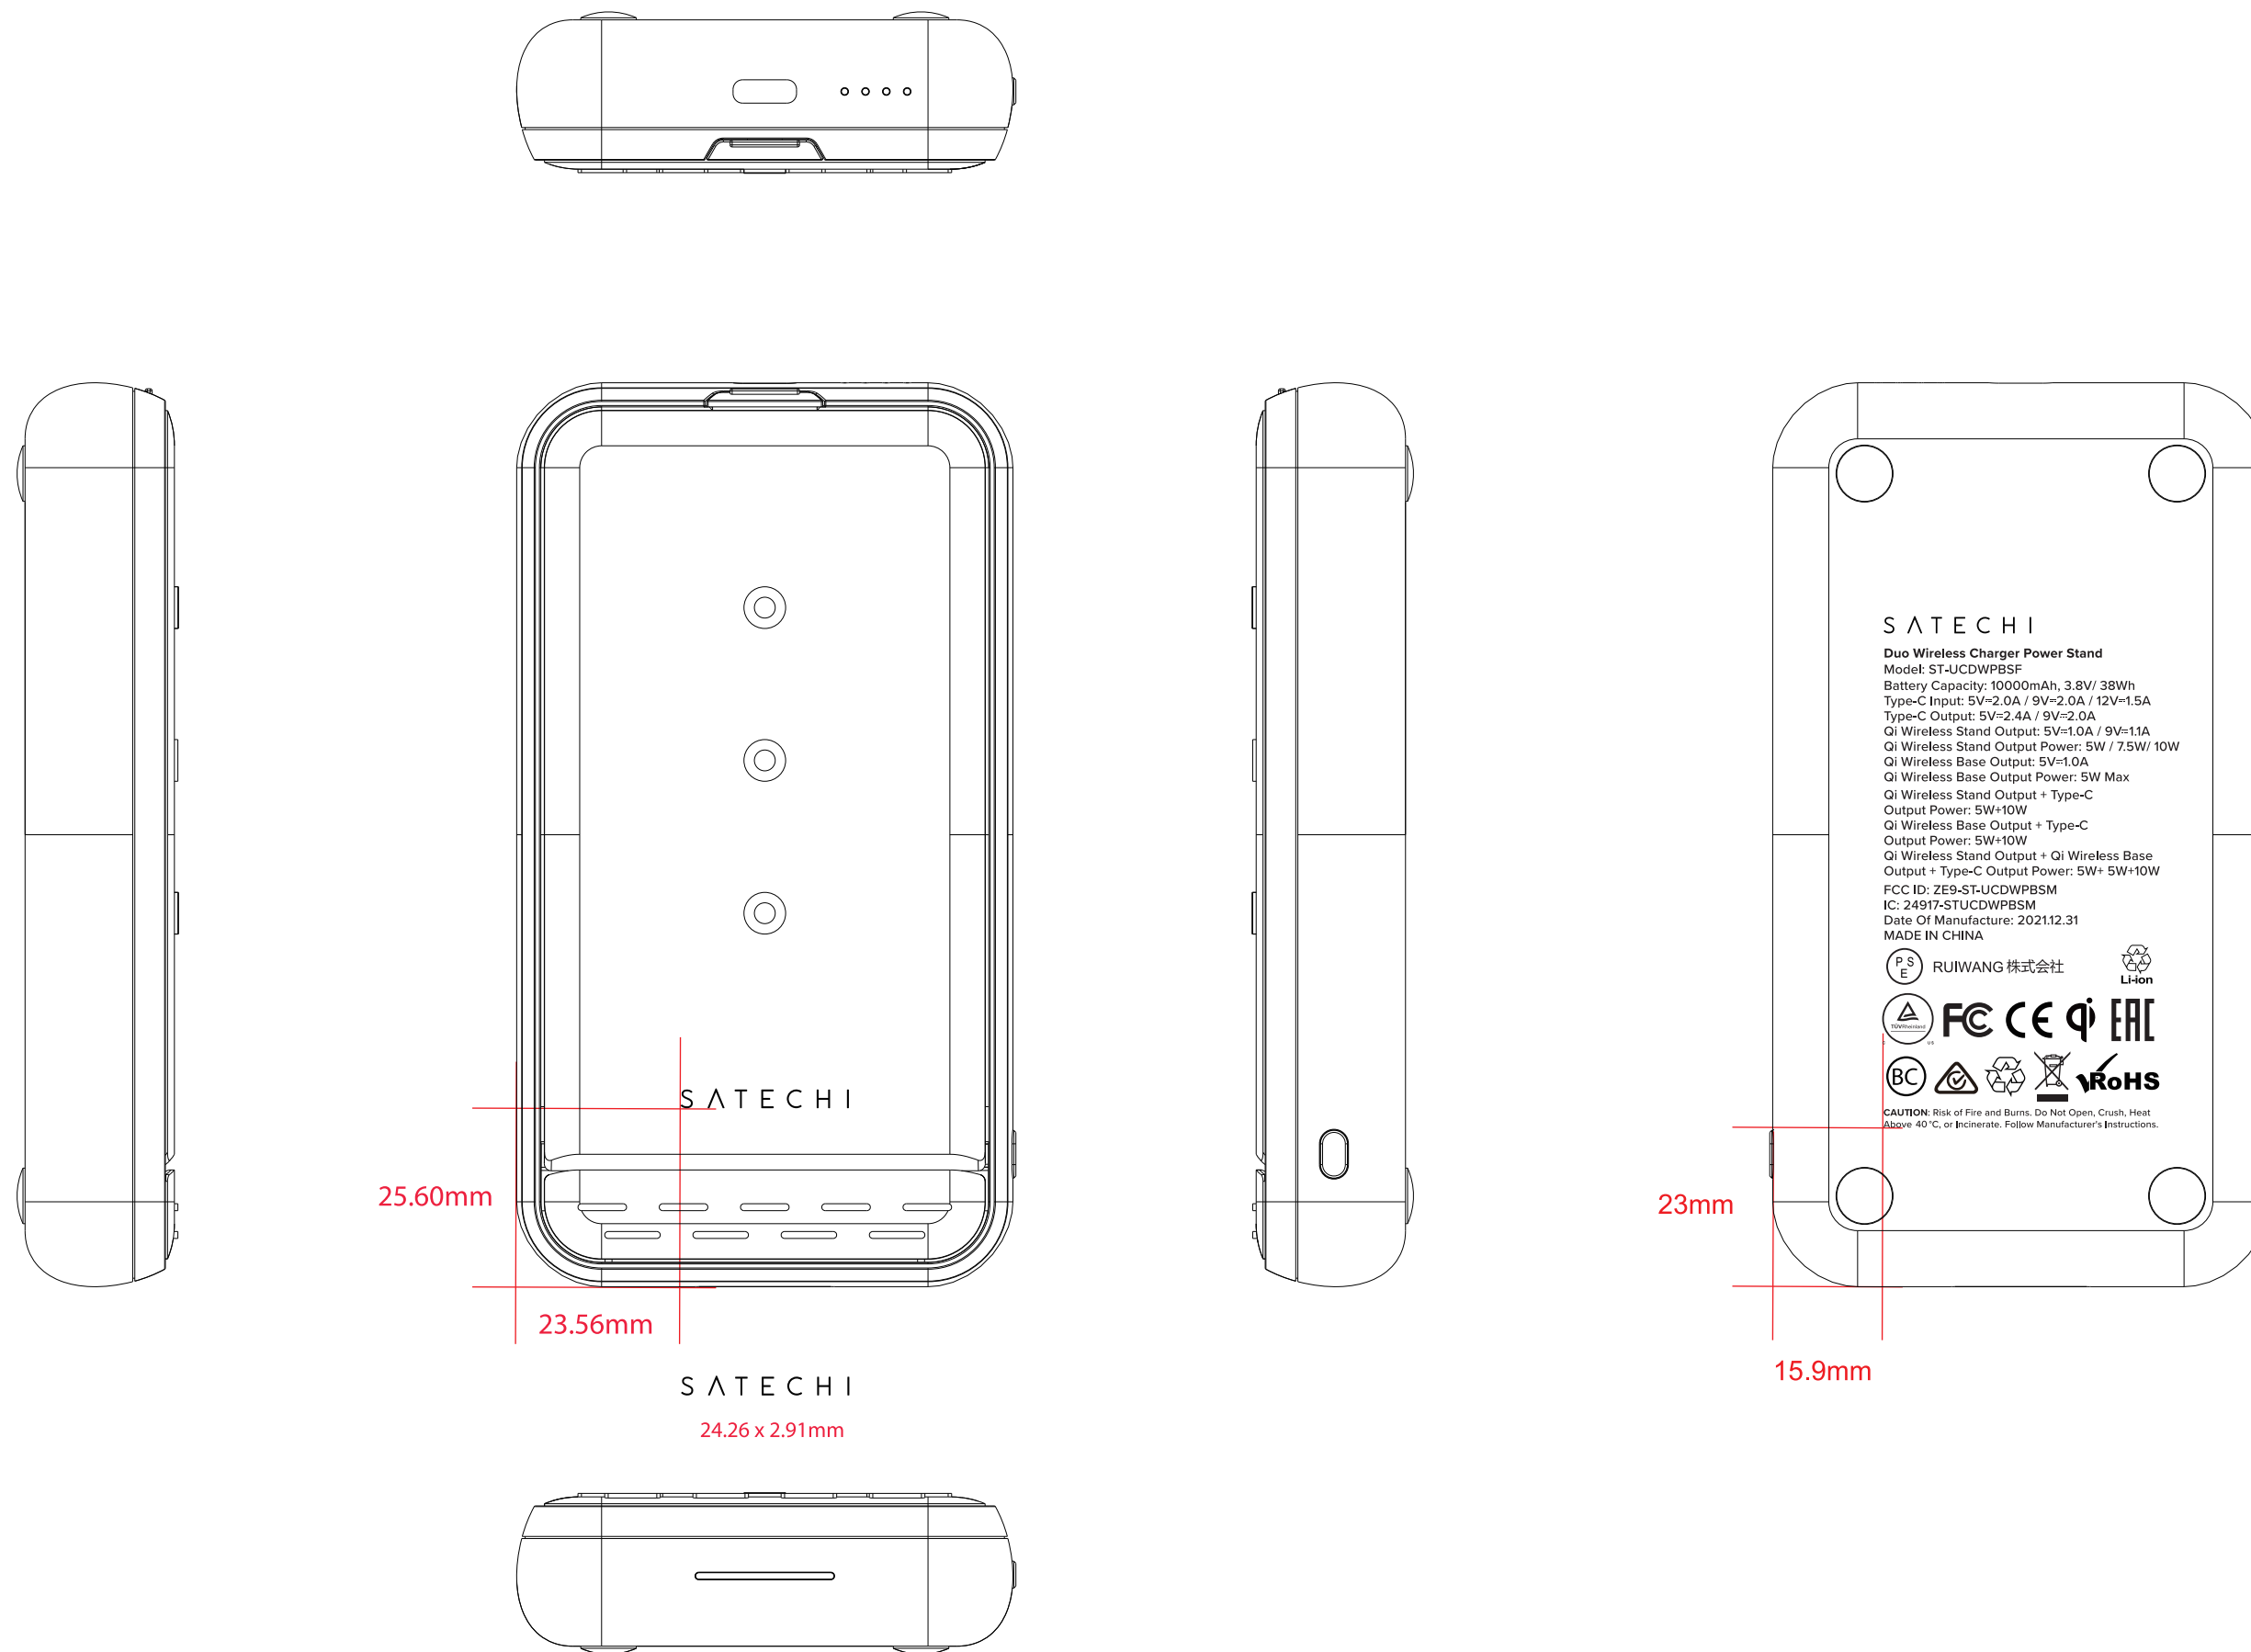

镭雕浅灰色

Project	US8036	Model	ST-UCDWPBSB	Edition	V1.4
Design	Lena	Approval		Date	2022-6-16

镭雕浅灰色

Project	US8036	Model	ST-UCDWPBSM	Edition	V1.4
Design	Lena	Approval		Date	2022-6-16

镭雕浅灰色

Project	US8036	Model	ST-UCDWPBSF	Edition	V1.7
Design	JASON	Approval		Date	2022-6-17