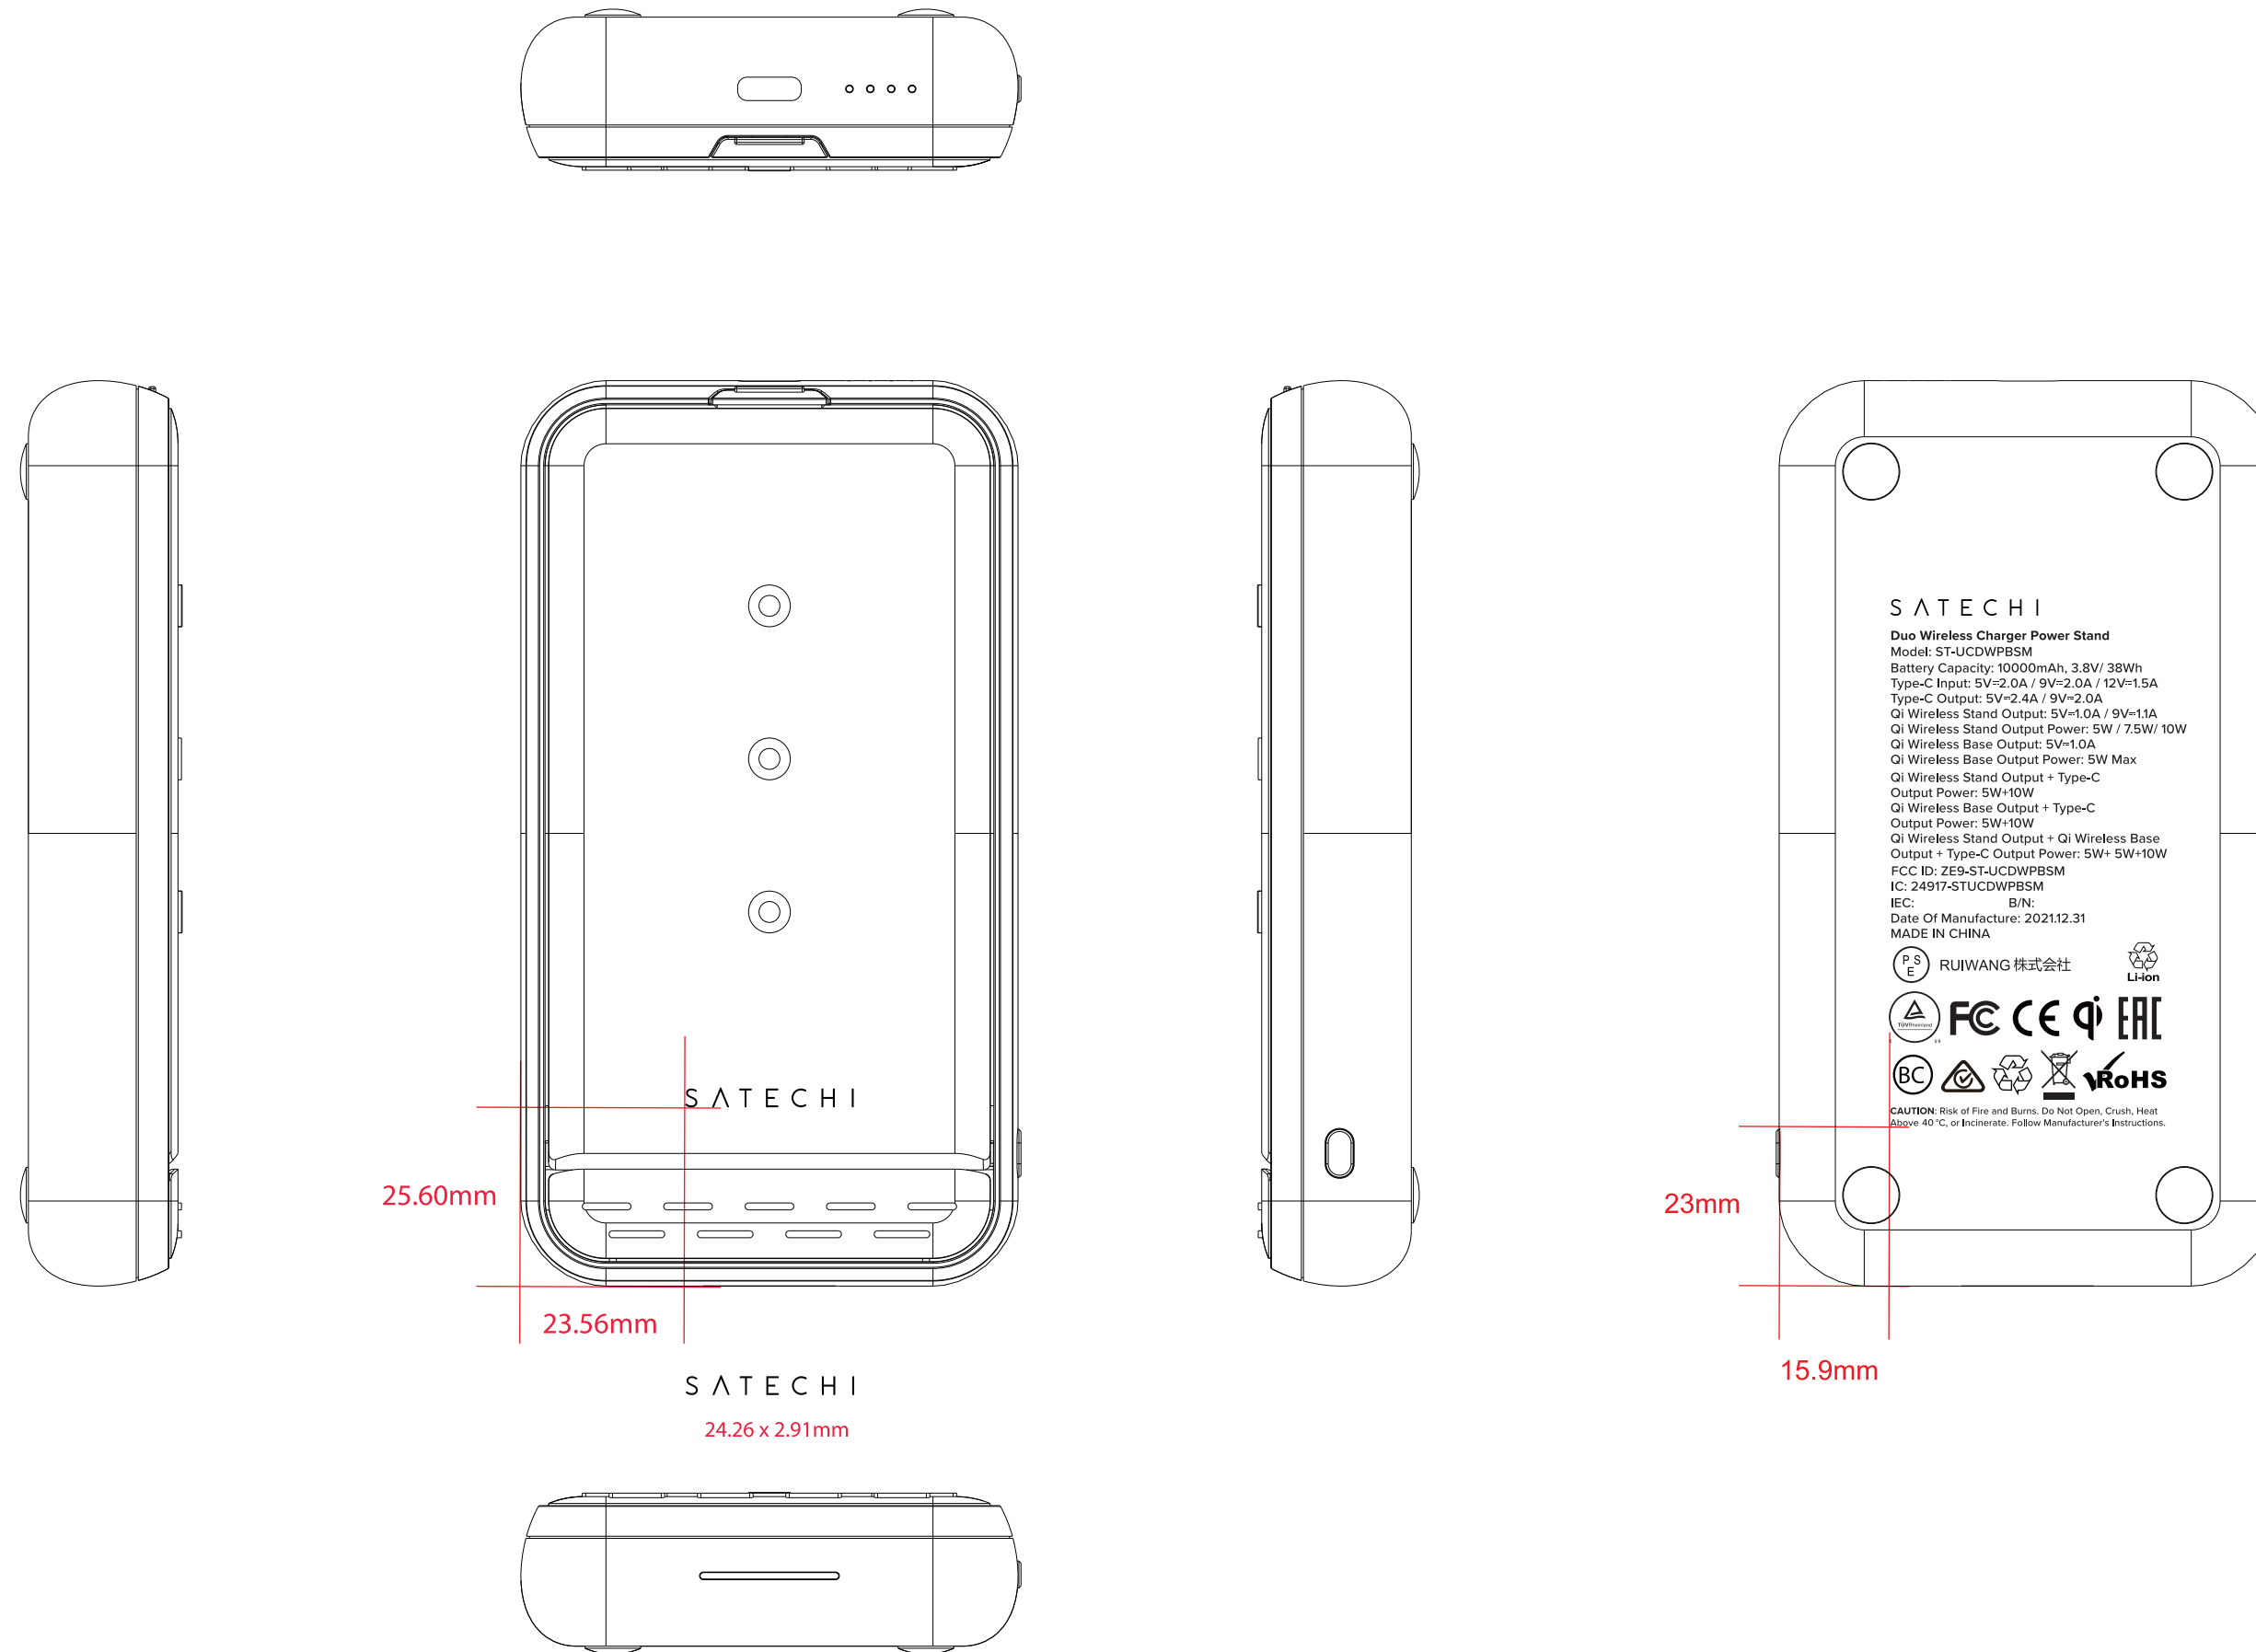

镭雕浅灰色

Project	US8036	Model	ST-UCDWPBSB	Edition	V1.4
Design	Lena	Approval		Date	2022-6-16

镭雕浅灰色

Project	US8036	Model	ST-UCDWPBSM	Edition	V1.4
Design	Lena	Approval		Date	2022-6-16

镭雕浅灰色

Project	US8036	Model	ST-UCDWPBSF	Edition	V1.7
Design	JASON	Approval		Date	2022-6-17