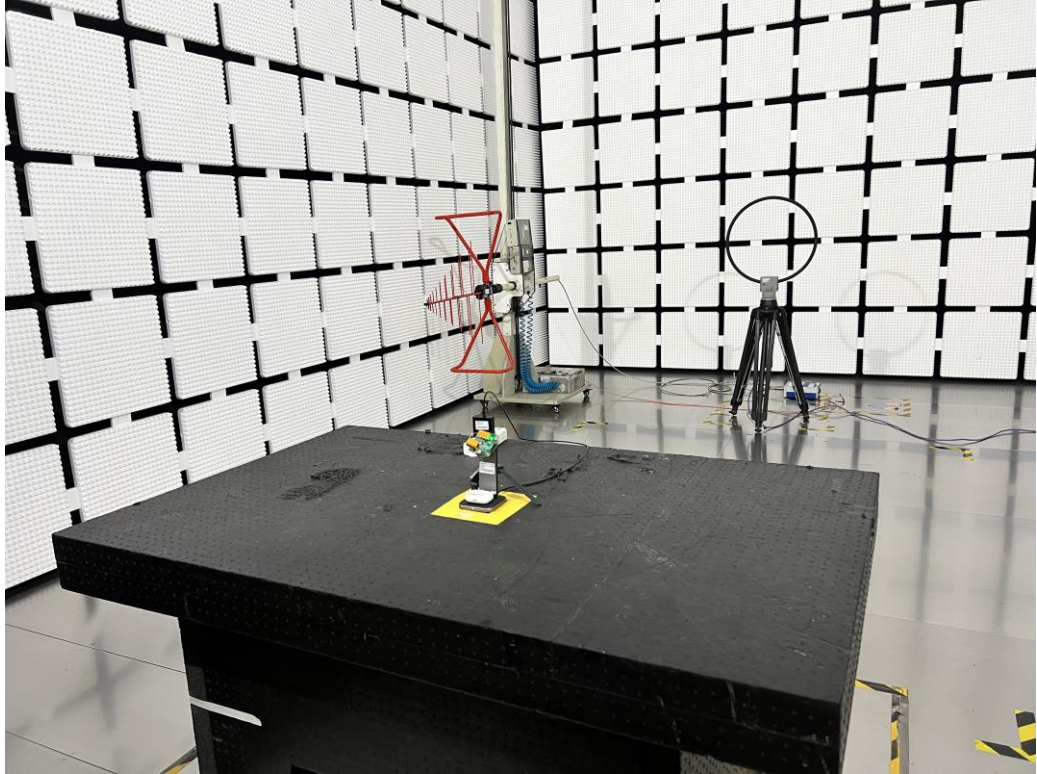

TEST SETUP PHOTOGRAPHS OF EUT

AC POWER LINE CONDUCTED EMISSION TEST

Front View

Side View

RADIATED EMISSION TEST

Below 30MHz

Above 30MHz