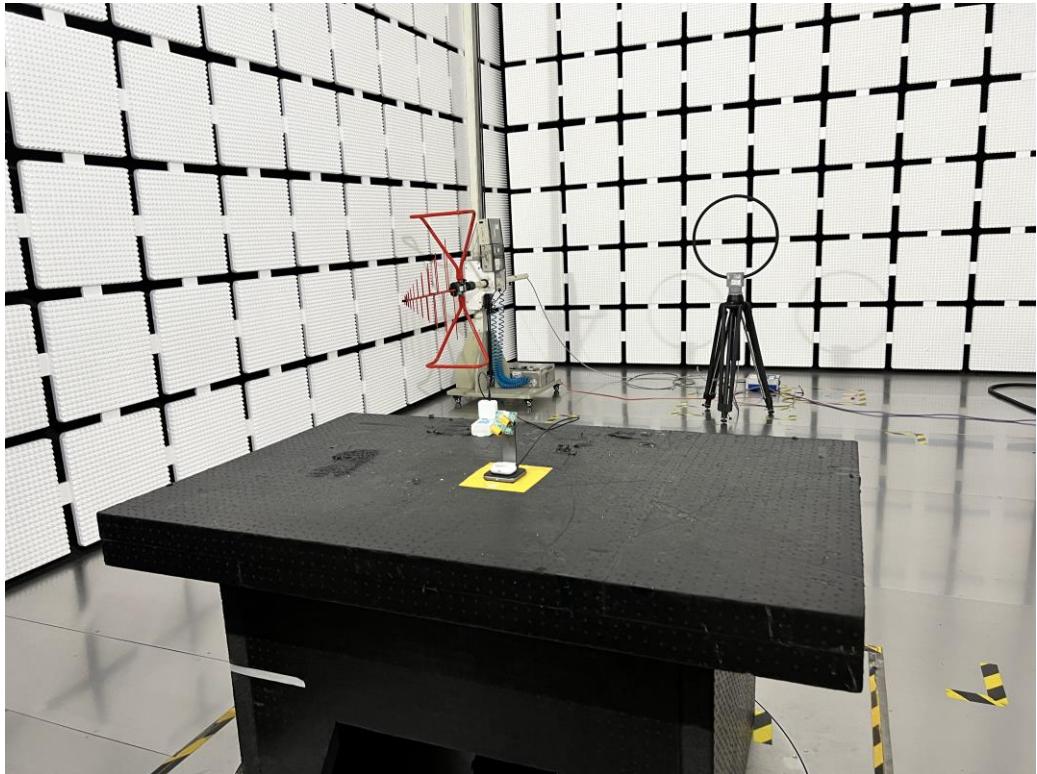

TEST SETUP PHOTOGRAPHS OF EUT

AC POWER LINE CONDUCTED EMISSION TEST

Front View

Side View

RADIATED EMISSION TEST

Below 30MHz

Above 30MHz