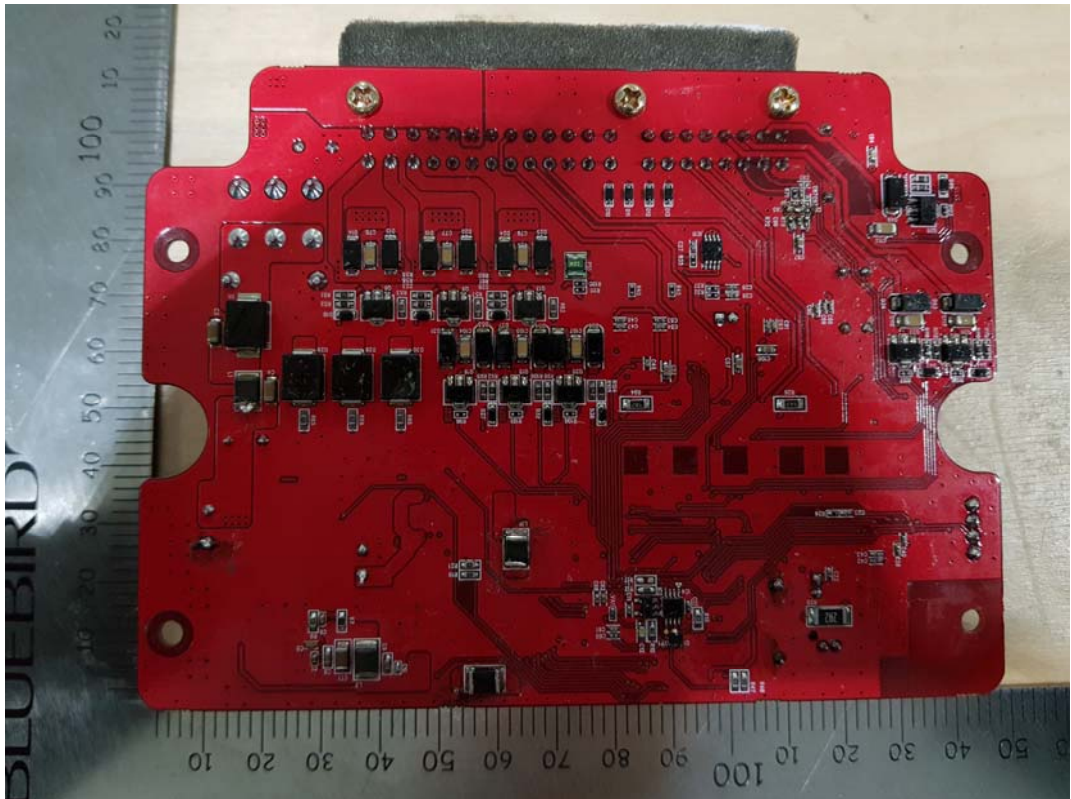

Photographs of EUT

Cover opened

Main board - Front

Main board - Rear

**Internal Antenna - Front**

**Internal Antenna - Rear**

**External Antenna - Front**

**External Antenna - Rear**

**Start/Stop Button – Cover opened**

**Start/Stop Button antenna - Front**

**Start/Stop Button antenna - Rear**

Start/Stop Button board - Front

Start/Stop Button board - Rear