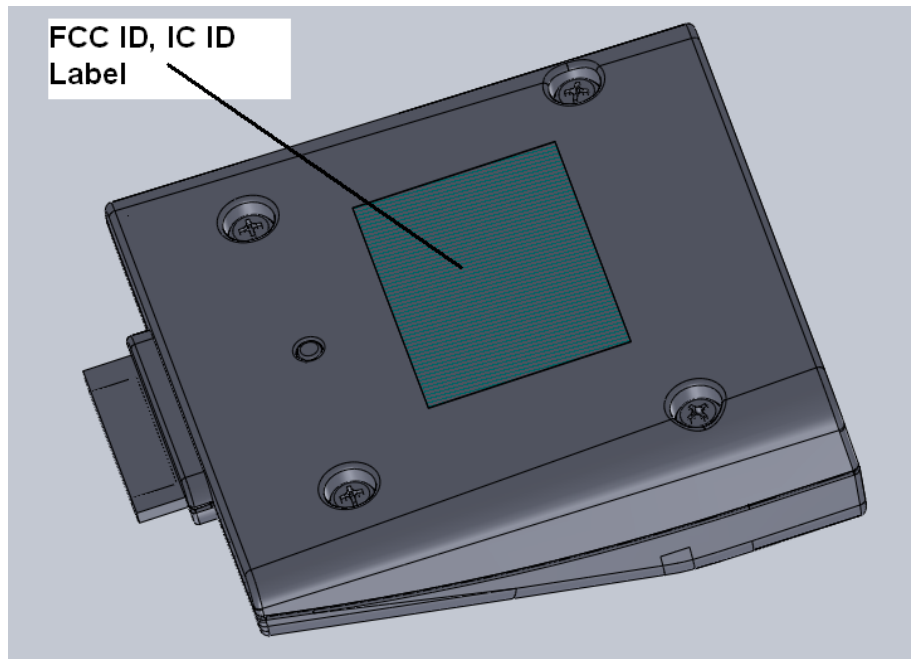

**FCC ID: ZDMAM71DS61D**

**IC: 9200A-AM71DS61D**

**Label Location:**

**Dongle(US)**

AM71, DS61

**Label Size : 30mm X 13.5mm**

**Label Artwork**  
**FCC ID: ZDMAM71DS61D**  
**IC: 9200A-AM71DS61D**

**Model: AM71**  
**FCC ID: ZDMAM71DS61D**  
**IC: 9200A-AM71DS61D**

Dongle(US)  
AM71  
尺寸: 30mmX13.5mm  
材料: 透明龙  
颜色: 透明底白字

**Model: DS61**  
**FCC ID: ZDMAM71DS61D**  
**IC: 9200A-AM71DS61D**

Dongle(US)  
DS61  
尺寸: 30mmX13.5mm  
材料: 透明龙  
颜色: 透明底白字