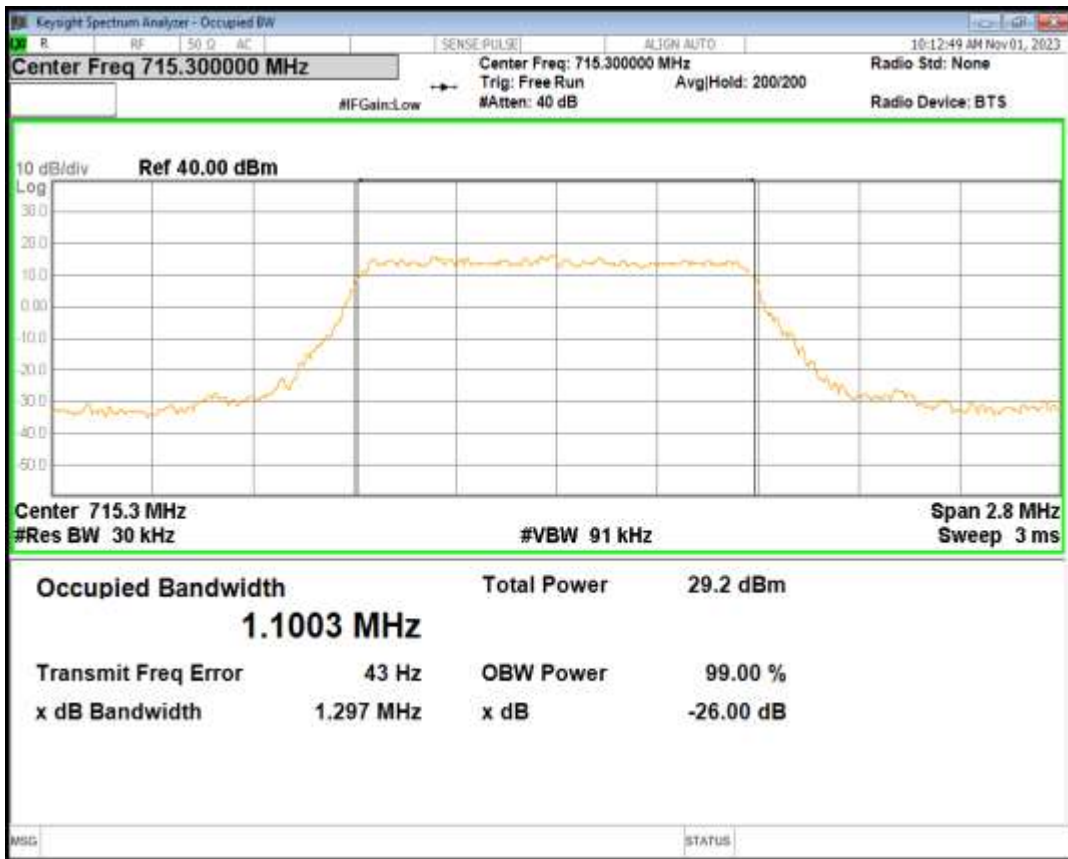

Band12 QPSK BW=1.4MHz Channel=23173 RB Size=6 Position=#0