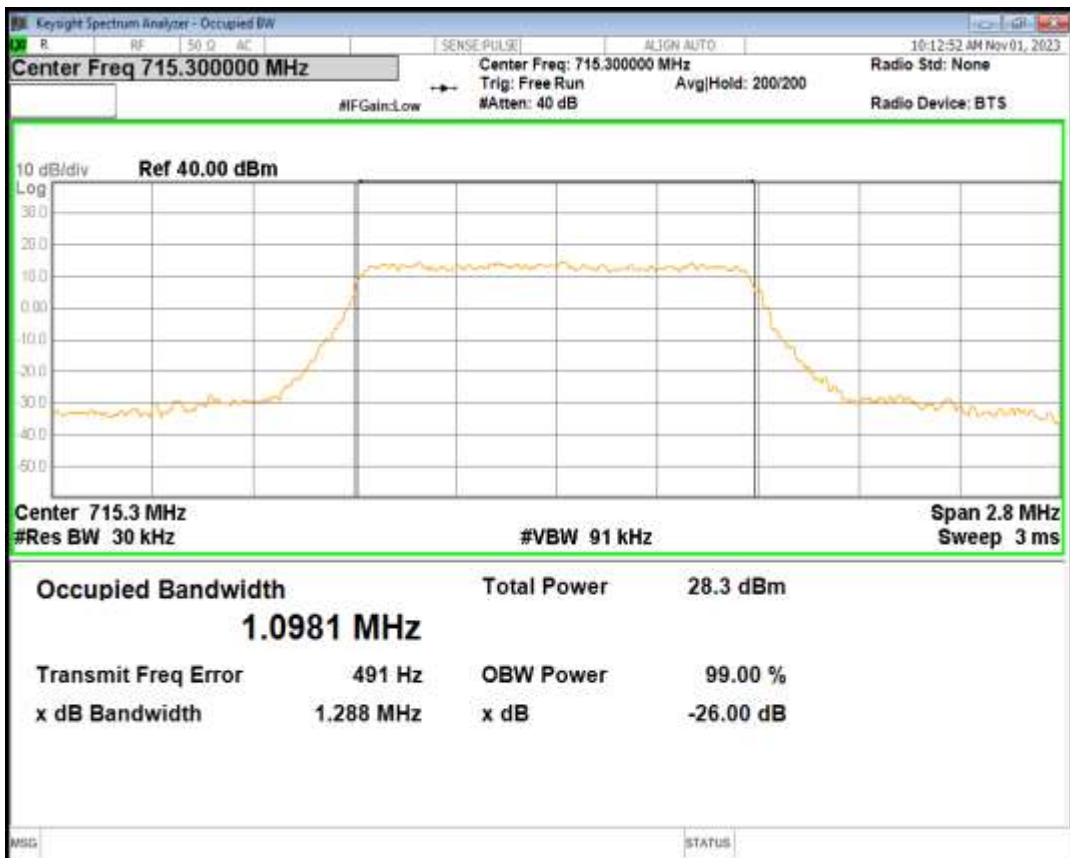

Band12 16QAM BW=1.4MHz Channel=23173 RB Size=6 Position=#0