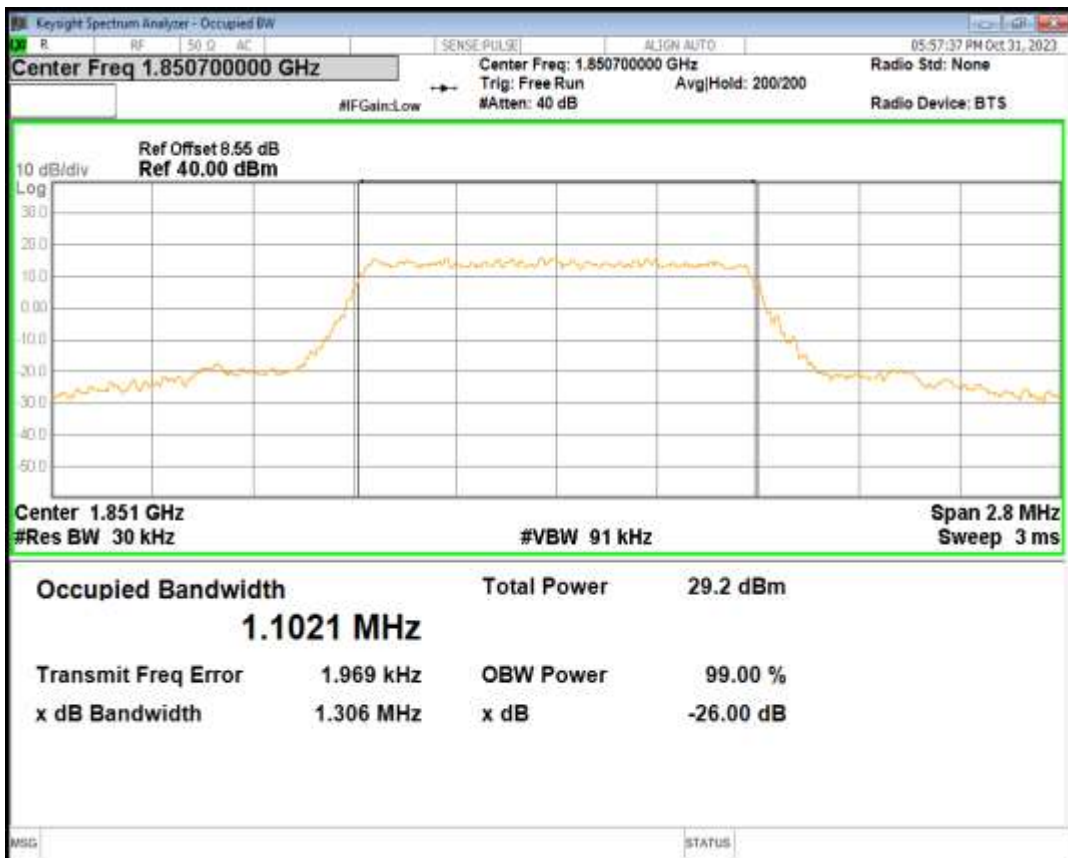

Band2 QPSK BW=1.4MHz Channel=18607 RB Size=6 Position=#0