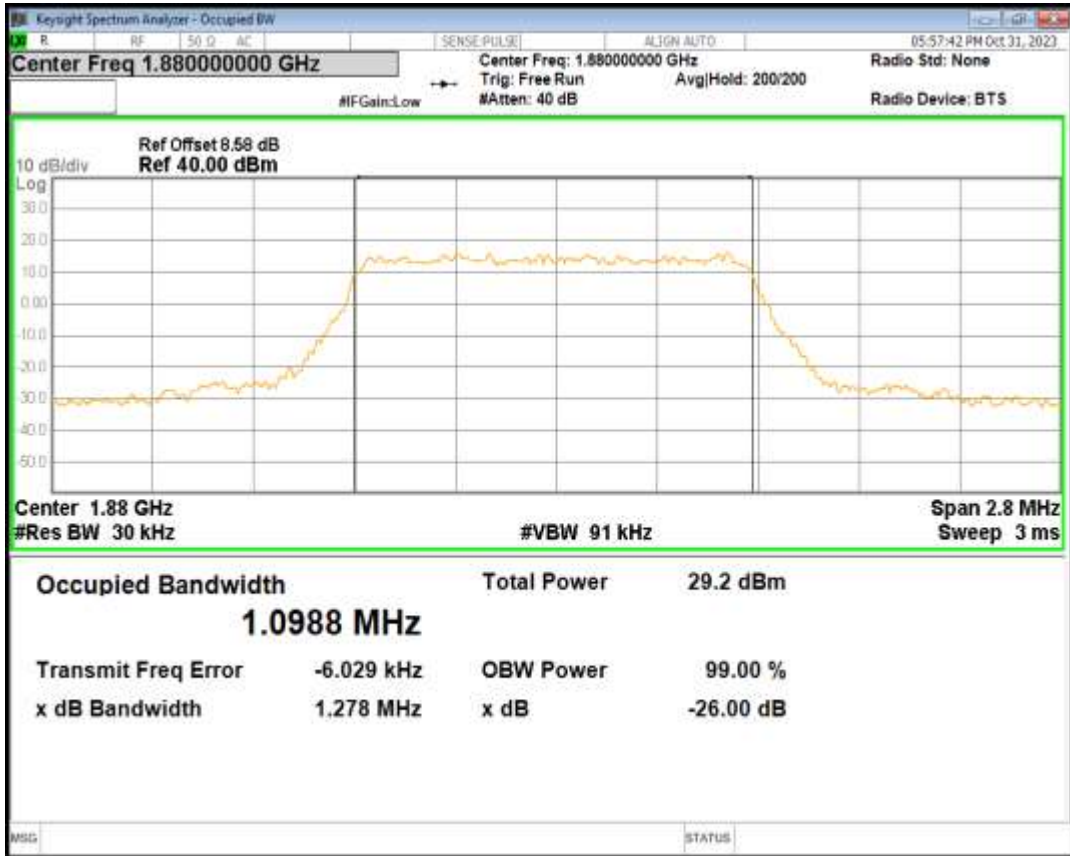

Band2 QPSK BW=1.4MHz Channel=18900 RB Size=6 Position=#0