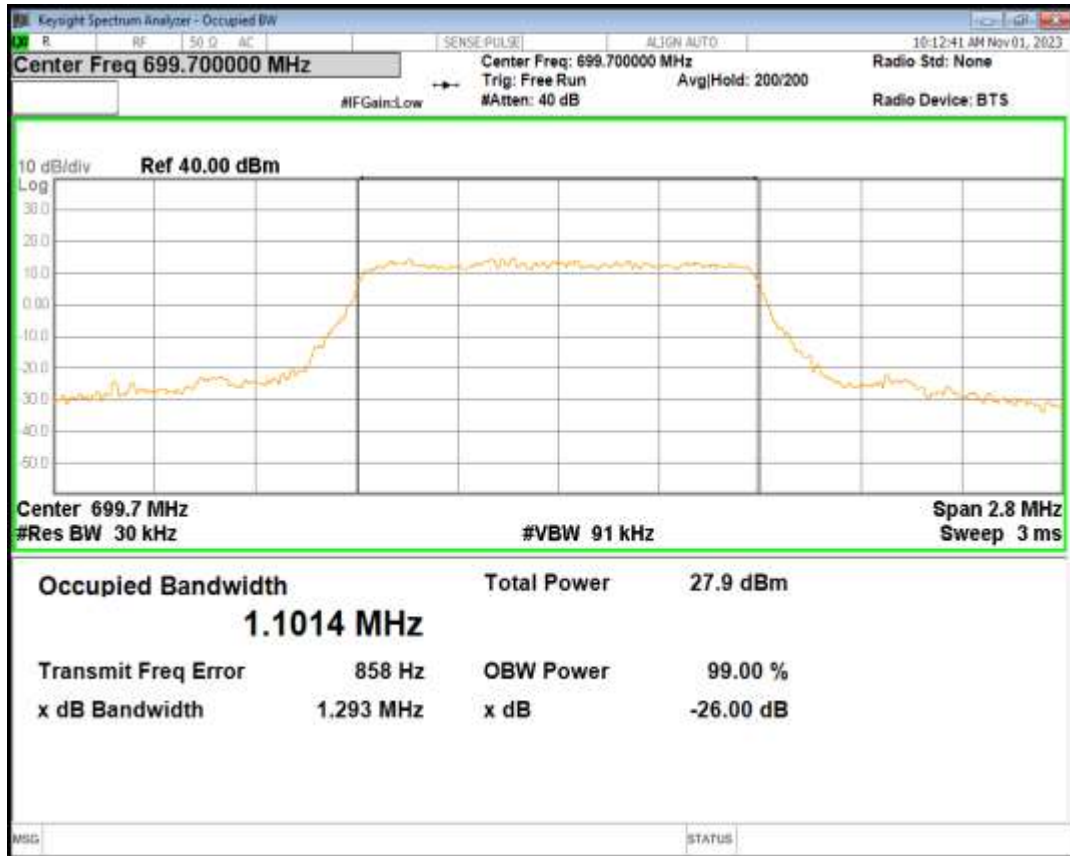

Band5	5	20625	25	#0	16QAM	4.523	4.986	PASS
Band5	10	20450	50	#0	QPSK	8.998	9.976	PASS
Band5	10	20525	50	#0	QPSK	8.942	9.817	PASS
Band5	10	20600	50	#0	QPSK	8.997	9.853	PASS

Band12 16QAM BW=1.4MHz Channel=23017 RB Size=6 Position=#0