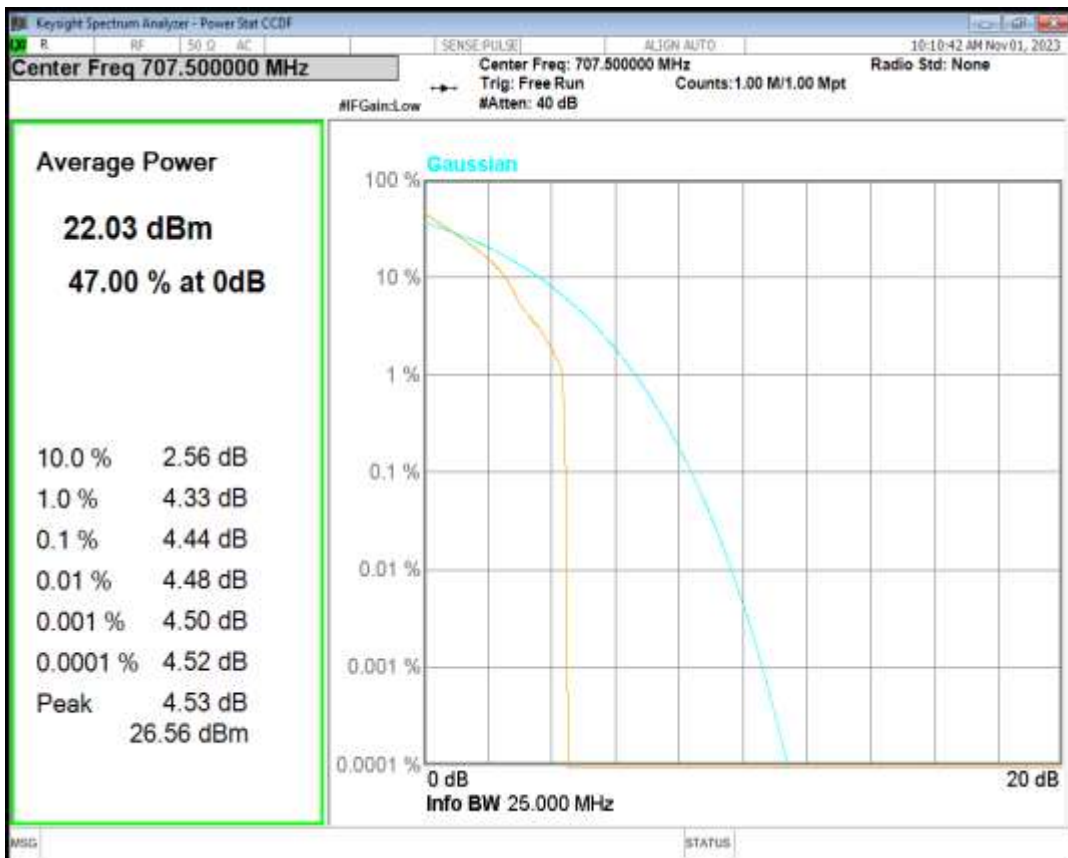

Band12 QPSK BW=10MHz Channel=23095 RB Size=1 Position=#0