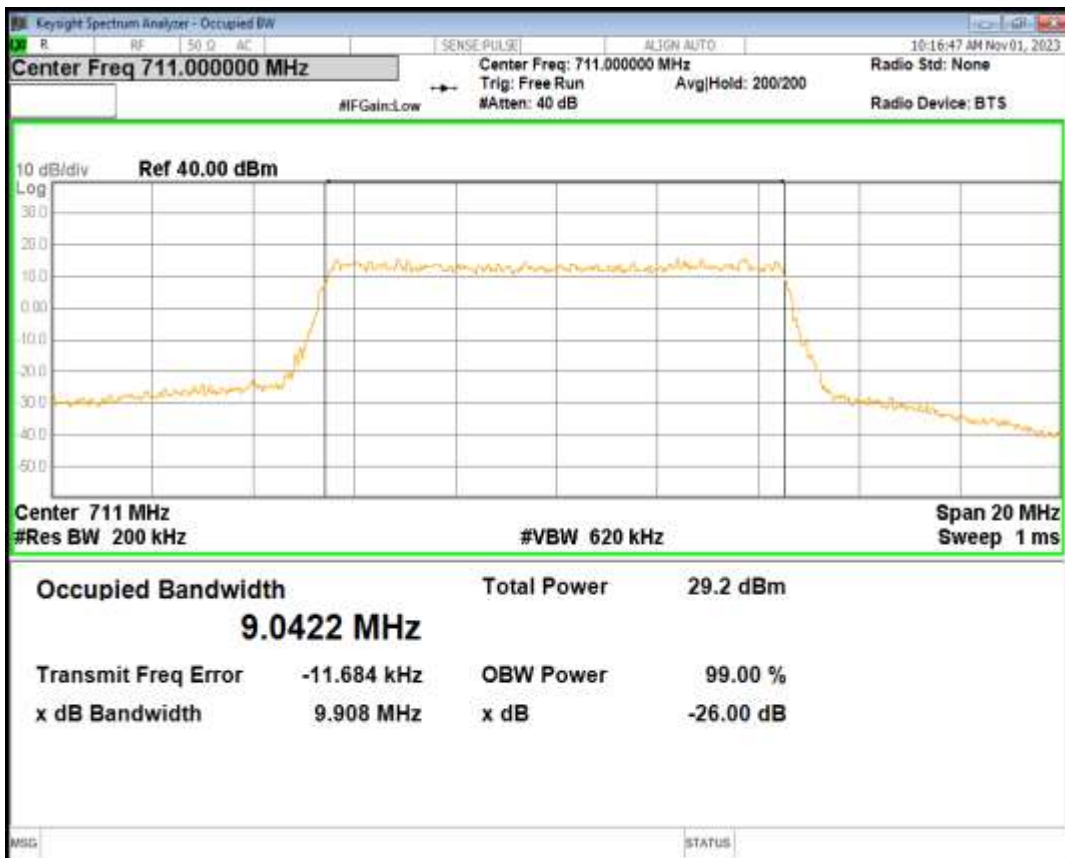

Band12 QPSK BW=10MHz Channel=23130 RB Size=50 Position=#0