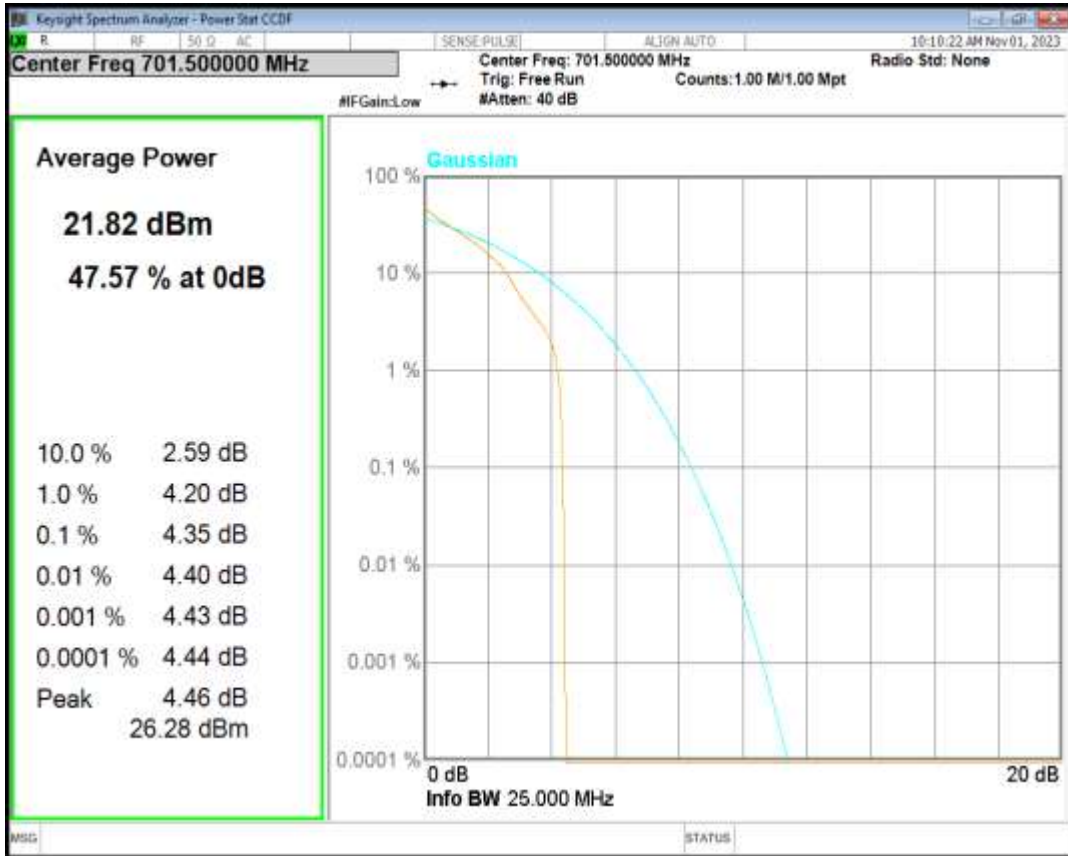

Band12 QPSK BW=5MHz Channel=23035 RB Size=1 Position=#0