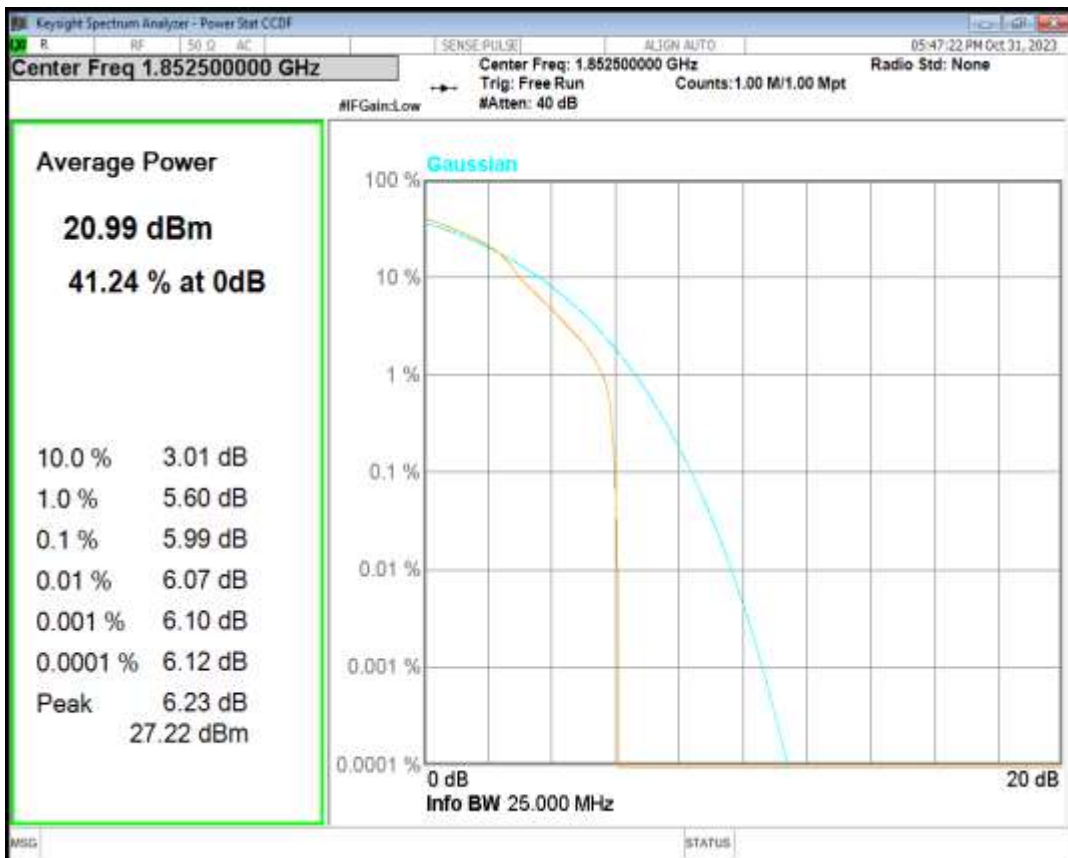

Band2 16QAM BW=3MHz Channel=18615 RB Size=1 Position=#0

Band2 16QAM BW=3MHz Channel=18900 RB Size=1 Position=#0

Band2 16QAM BW=3MHz Channel=19185 RB Size=1 Position=#0

Band2 16QAM BW=5MHz Channel=18625 RB Size=1 Position=#0