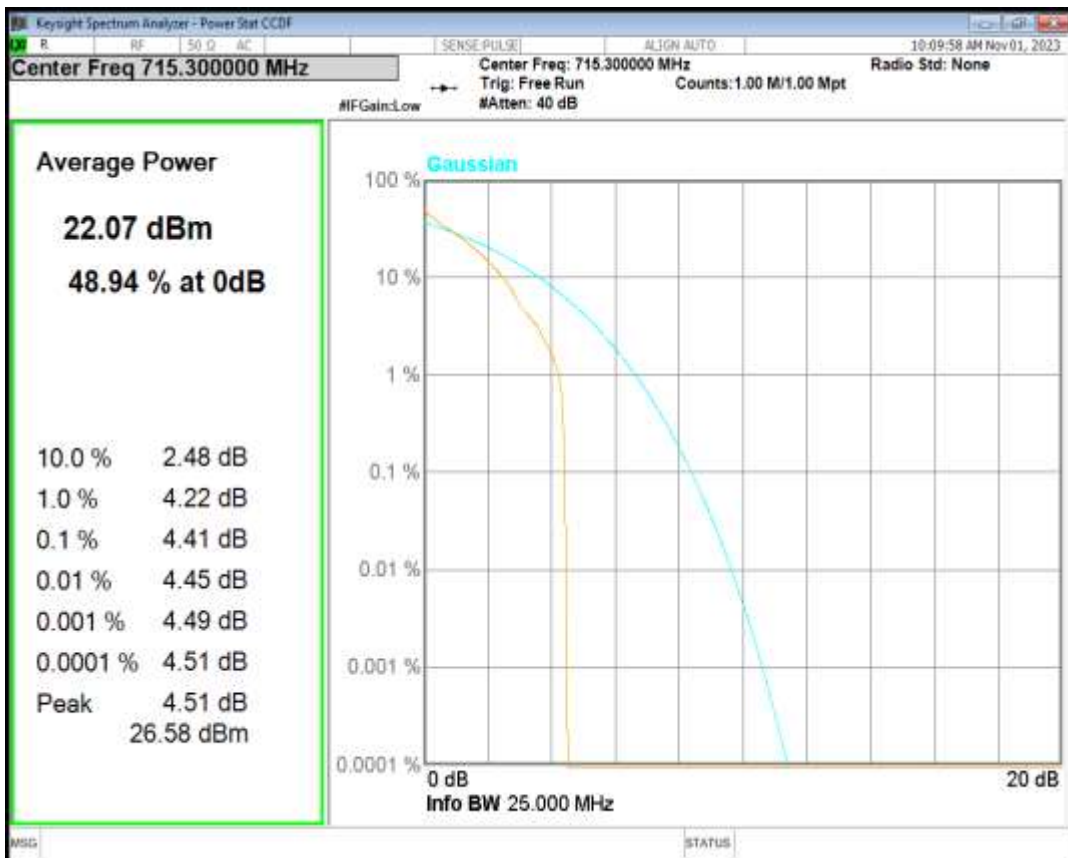

Band12 16QAM BW=5MHz Channel=23155 RB Size=1 Position=#0

Band12 QPSK BW=1.4MHz Channel=23017 RB Size=1 Position=#0

Band12 QPSK BW=1.4MHz Channel=23095 RB Size=1 Position=#0

Band12 QPSK BW=1.4MHz Channel=23173 RB Size=1 Position=#0