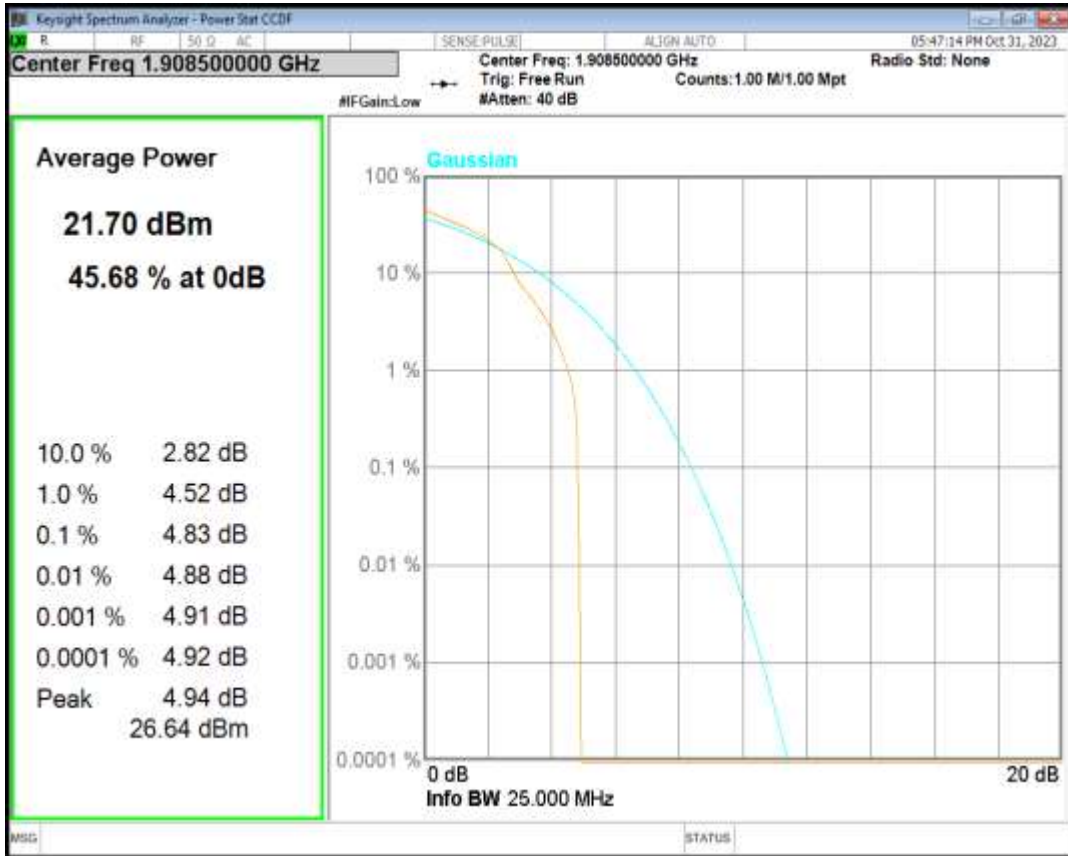

Band2 16QAM BW=3MHz Channel=19185 RB Size=1 Position=#0