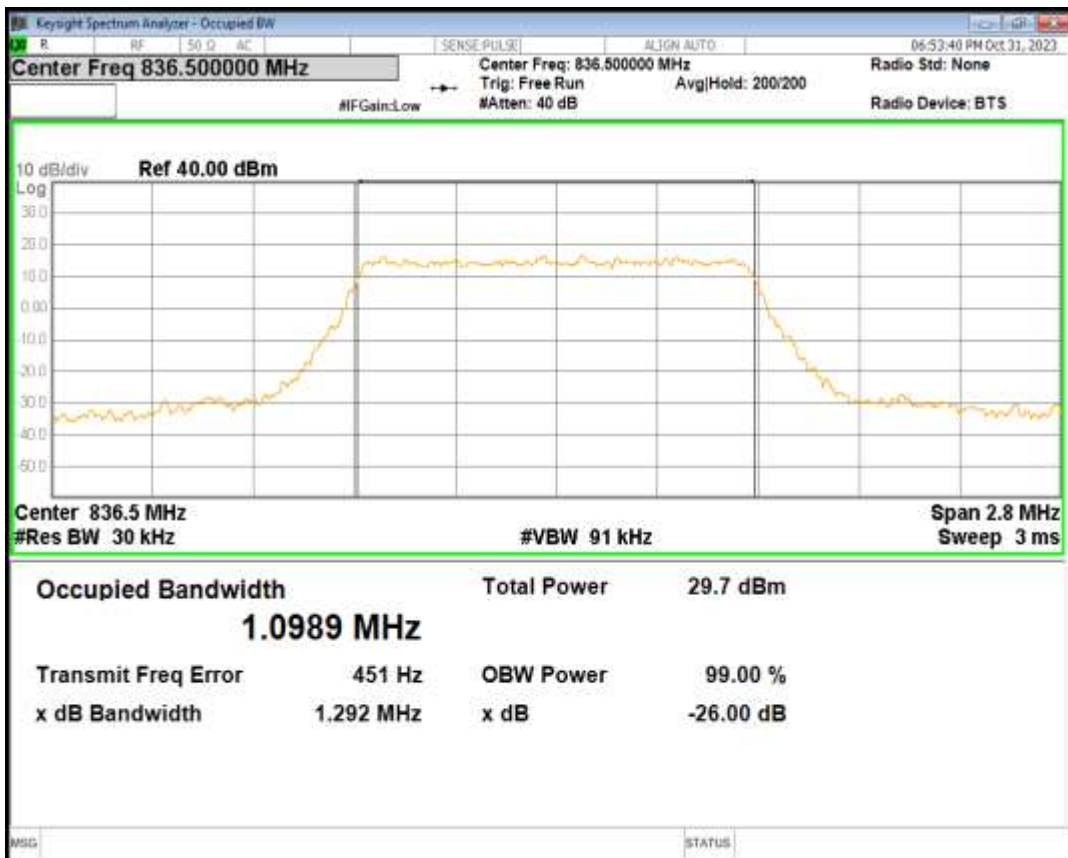

Band5 QPSK BW=1.4MHz Channel=20525 RB Size=6 Position=#0