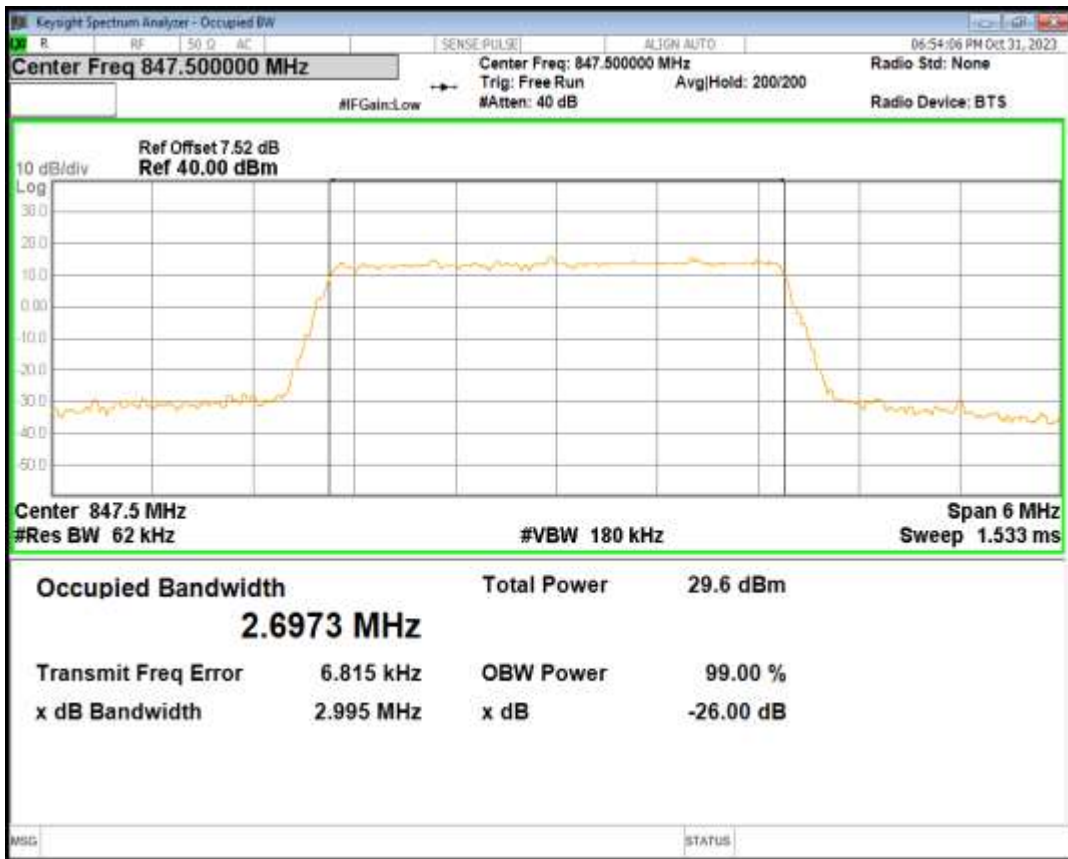

Band5 16QAM BW=3MHz Channel=20635 RB Size=15 Position=#0