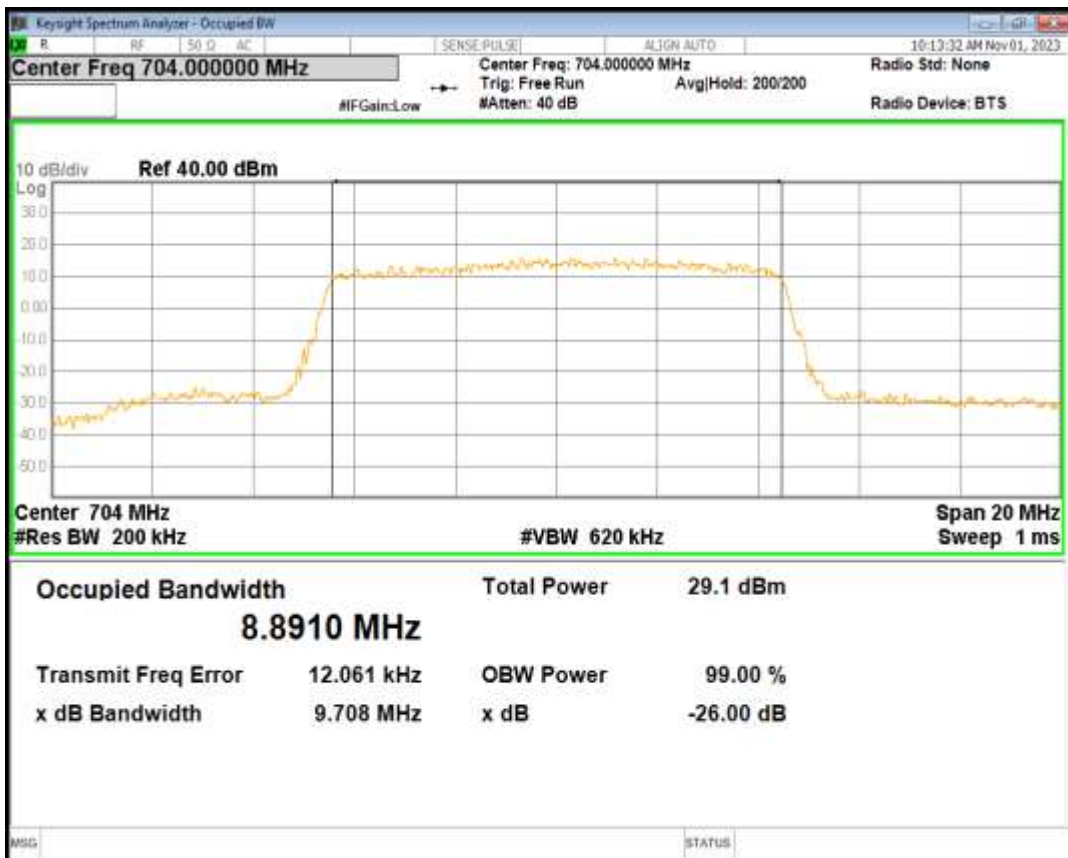

Band12 QPSK BW=1.4MHz Channel=23017 RB Size=6 Position=#0

Band12 QPSK BW=1.4MHz Channel=23095 RB Size=6 Position=#0

Band12 QPSK BW=1.4MHz Channel=23173 RB Size=6 Position=#0

Band12 QPSK BW=10MHz Channel=23060 RB Size=50 Position=#0