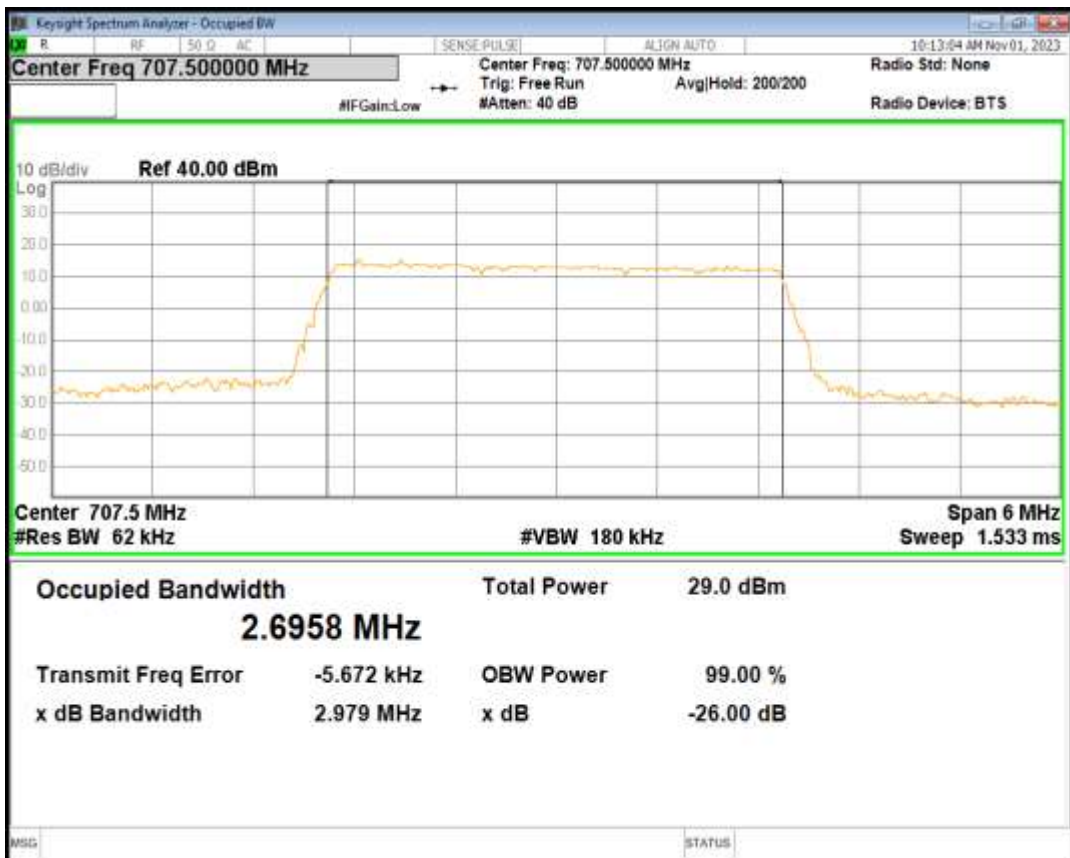

Band12 16QAM BW=1.4MHz Channel=23095 RB Size=6 Position=#0

Band12 16QAM BW=1.4MHz Channel=23173 RB Size=6 Position=#0

Band12 16QAM BW=3MHz Channel=23025 RB Size=15 Position=#0

Band12 16QAM BW=3MHz Channel=23095 RB Size=15 Position=#0