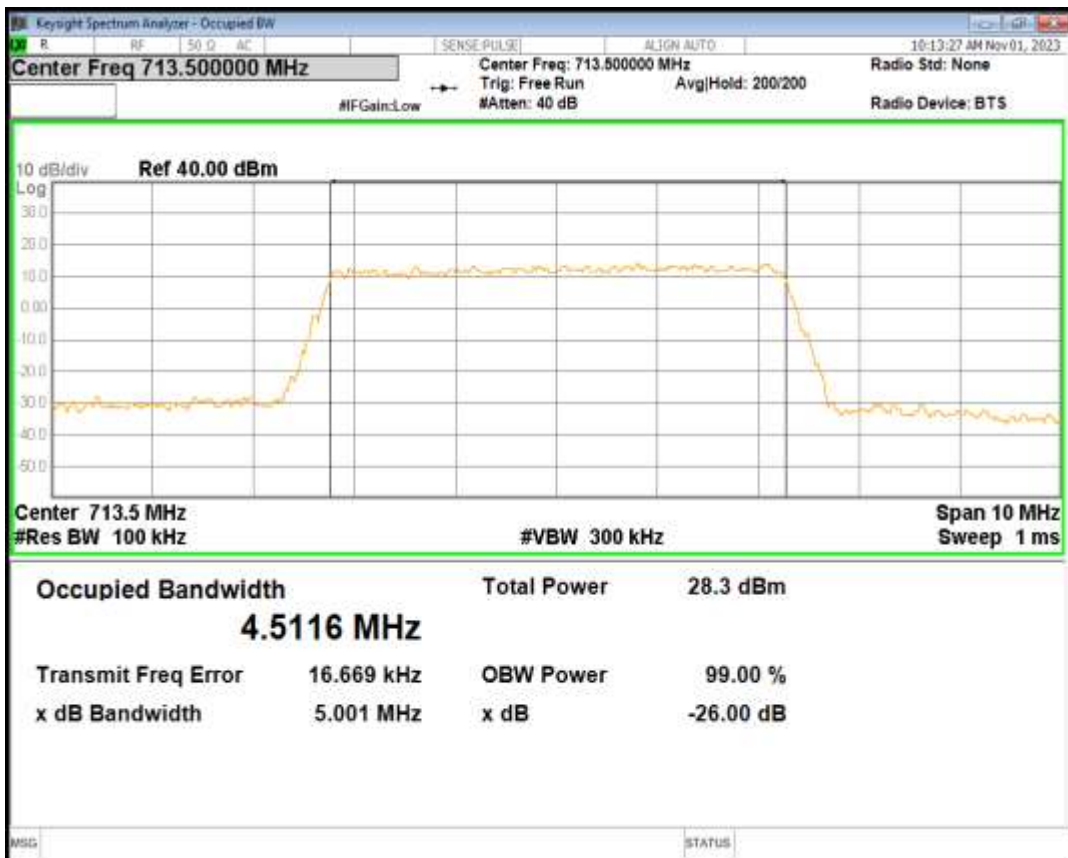

Band12 16QAM BW=3MHz Channel=23165 RB Size=15 Position=#0

Band12 16QAM BW=5MHz Channel=23035 RB Size=25 Position=#0

Band12 16QAM BW=5MHz Channel=23095 RB Size=25 Position=#0

Band12 16QAM BW=5MHz Channel=23155 RB Size=25 Position=#0