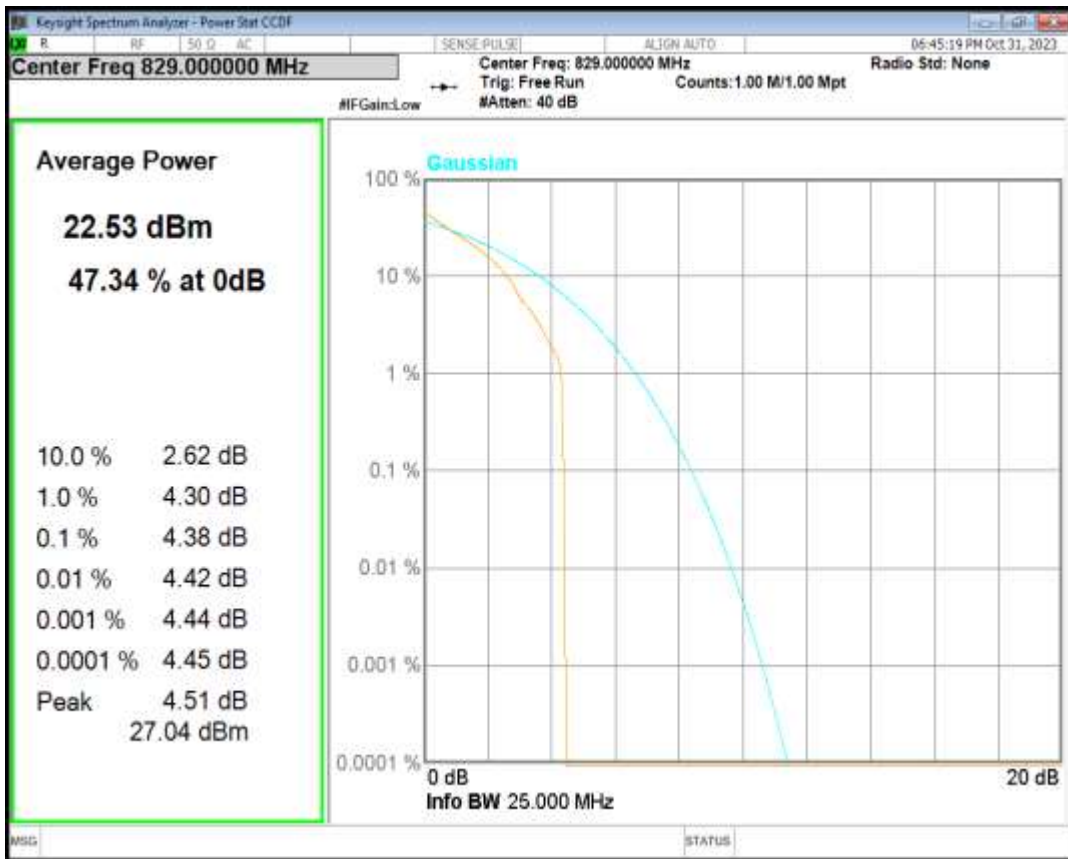

Band5 QPSK BW=10MHz Channel=20450 RB Size=1 Position=#0