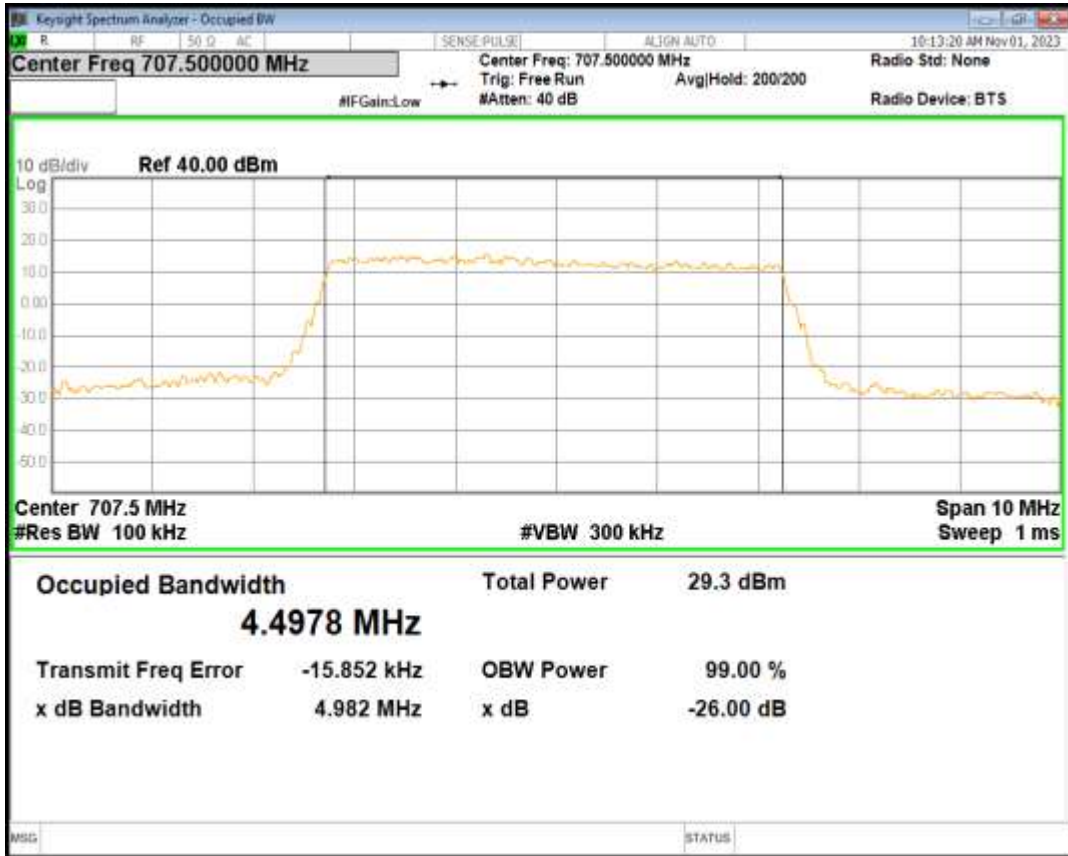

Band12 QPSK BW=5MHz Channel=23095 RB Size=25 Position=#0