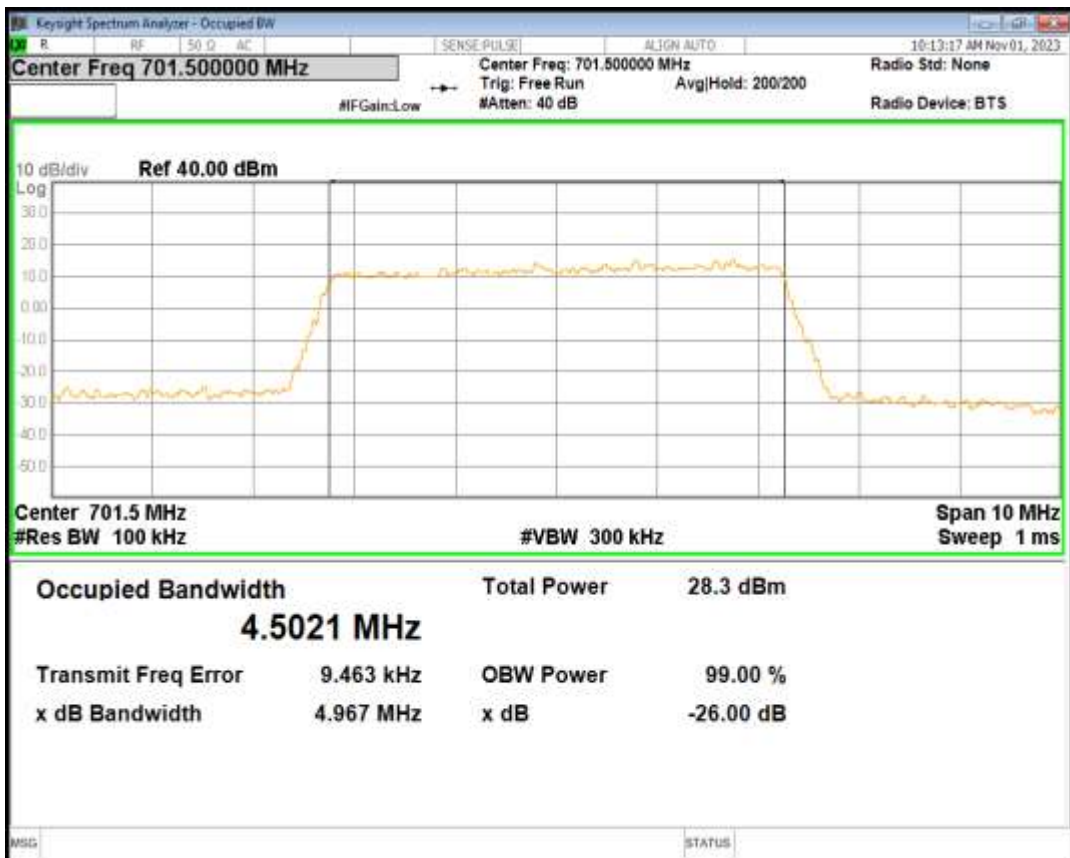

Band12 16QAM BW=5MHz Channel=23035 RB Size=25 Position=#0