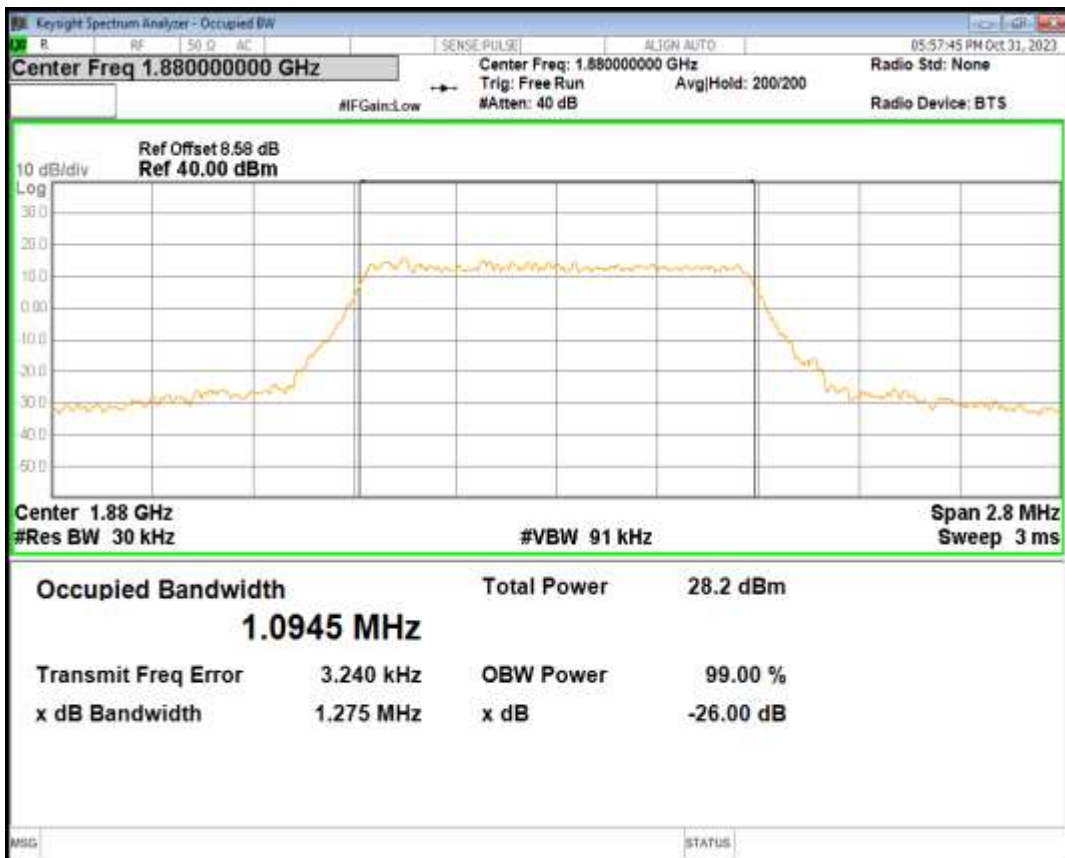

Band2 16QAM BW=1.4MHz Channel=18900 RB Size=6 Position=#0