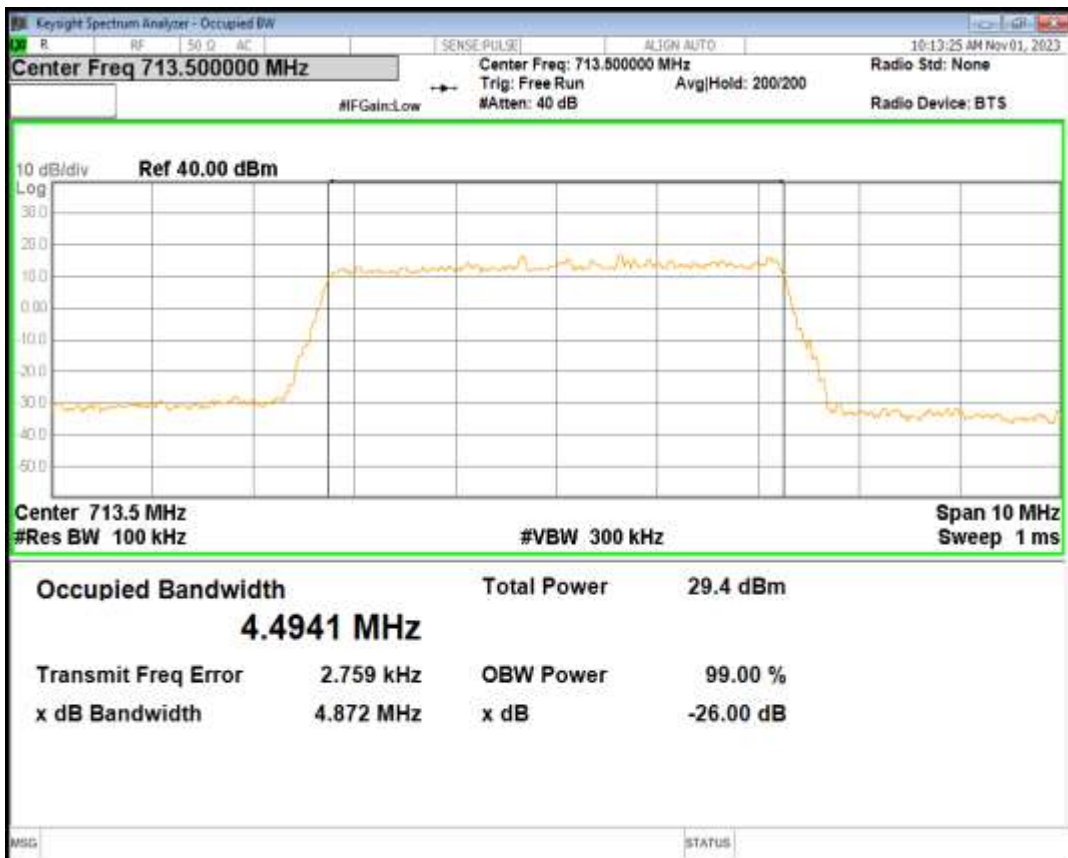

Band12 QPSK BW=3MHz Channel=23165 RB Size=15 Position=#0

Band12 QPSK BW=5MHz Channel=23035 RB Size=25 Position=#0

Band12 QPSK BW=5MHz Channel=23095 RB Size=25 Position=#0

Band12 QPSK BW=5MHz Channel=23155 RB Size=25 Position=#0