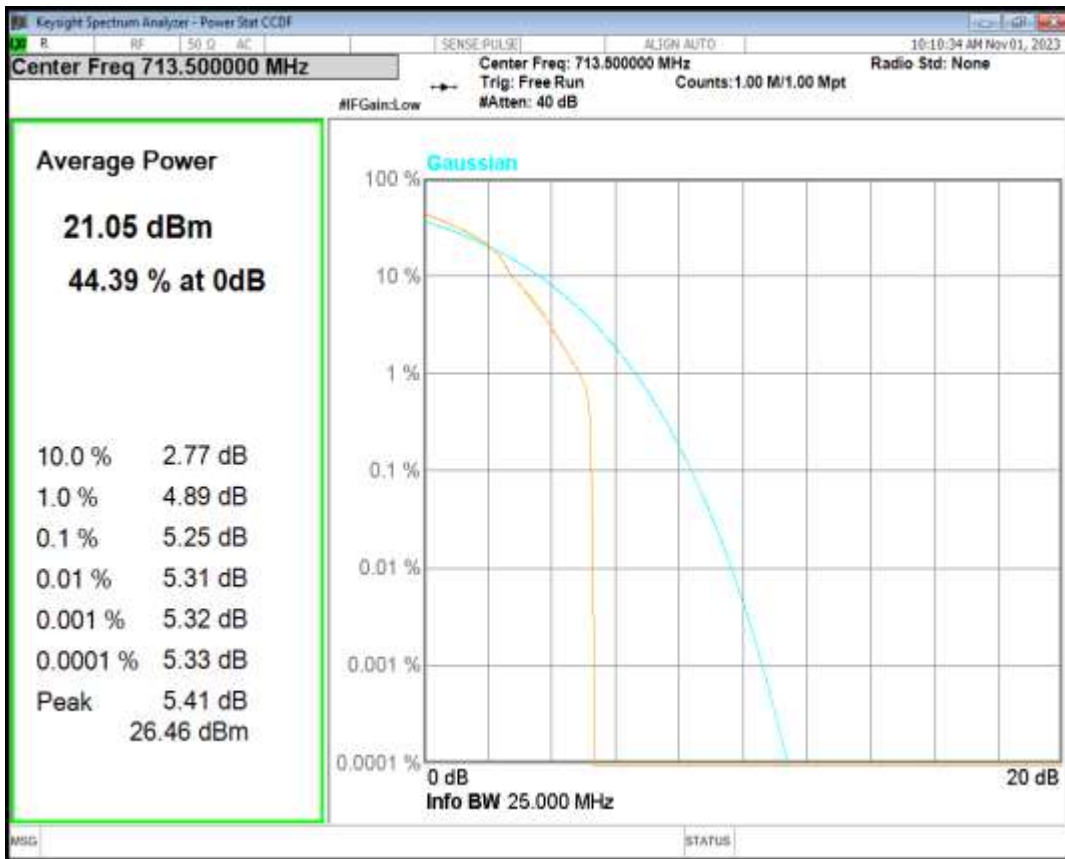

Band12 16QAM BW=5MHz Channel=23155 RB Size=1 Position=#0