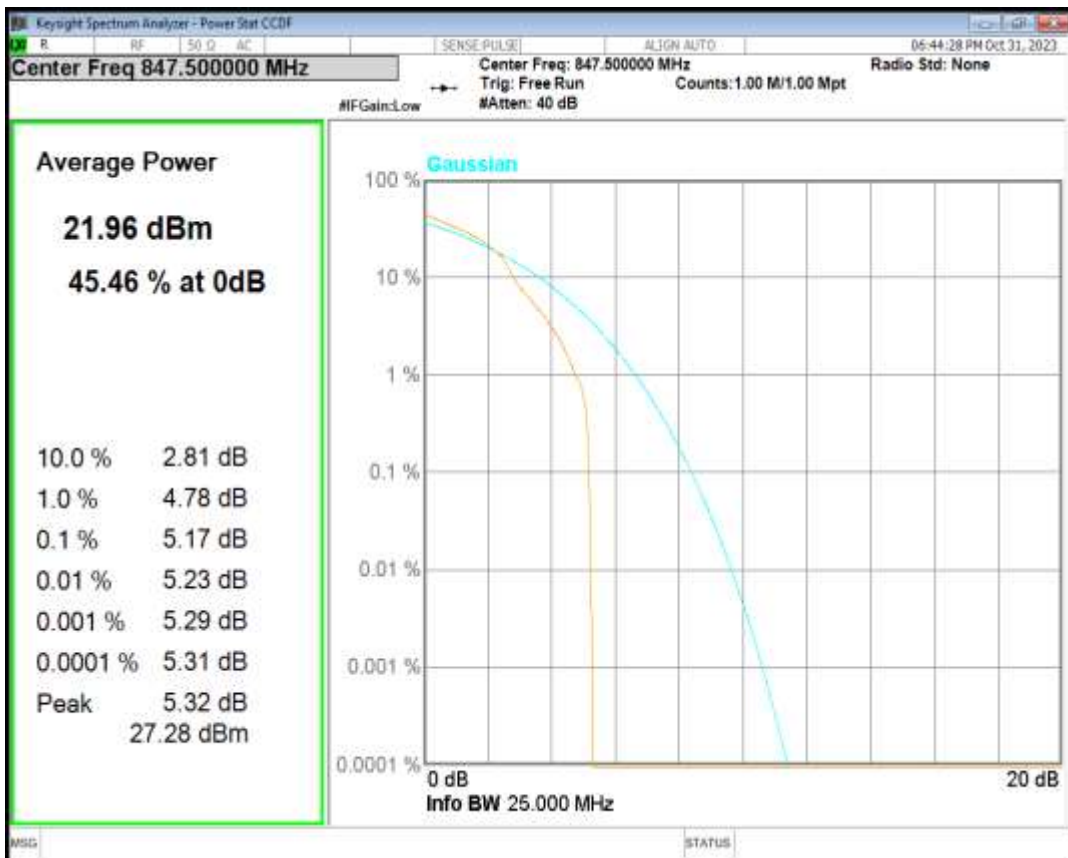

Band5 16QAM BW=3MHz Channel=20635 RB Size=1 Position=#0