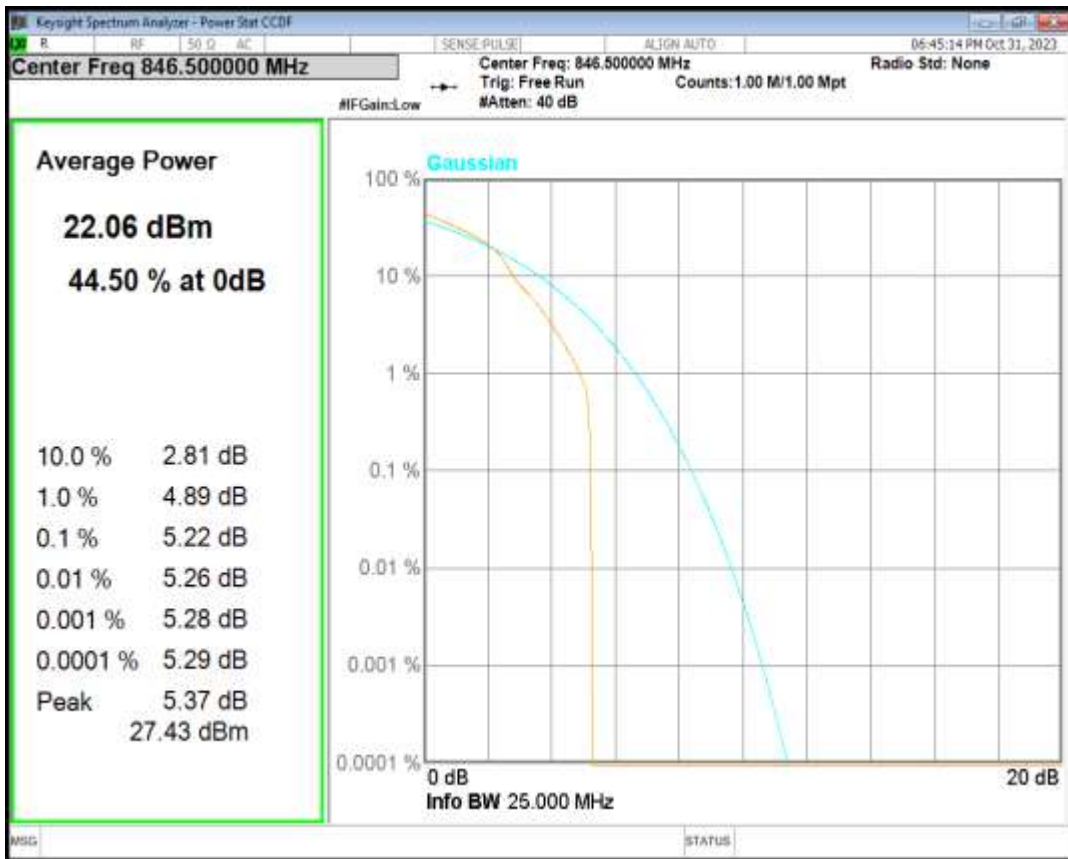

Band5 16QAM BW=5MHz Channel=20625 RB Size=1 Position=#0