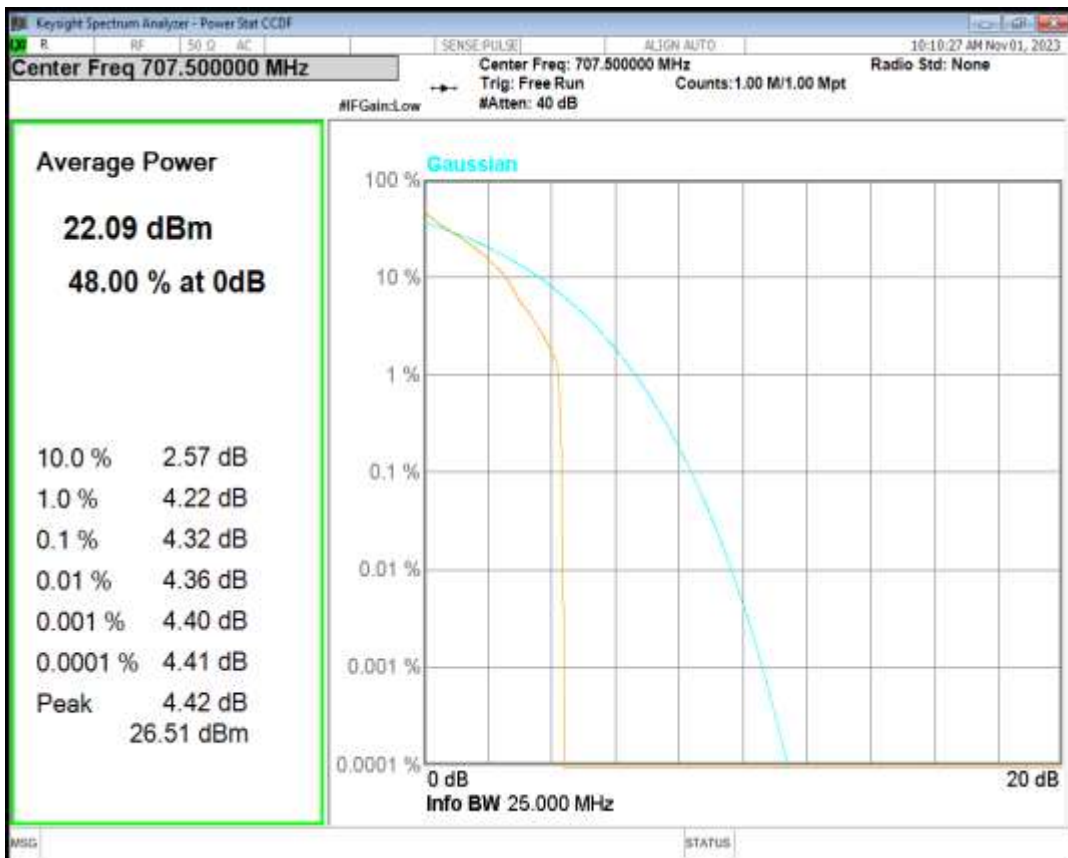

Band12 QPSK BW=3MHz Channel=23095 RB Size=1 Position=#0

Band12 QPSK BW=3MHz Channel=23165 RB Size=1 Position=#0

Band12 QPSK BW=5MHz Channel=23035 RB Size=1 Position=#0

Band12 QPSK BW=5MHz Channel=23095 RB Size=1 Position=#0