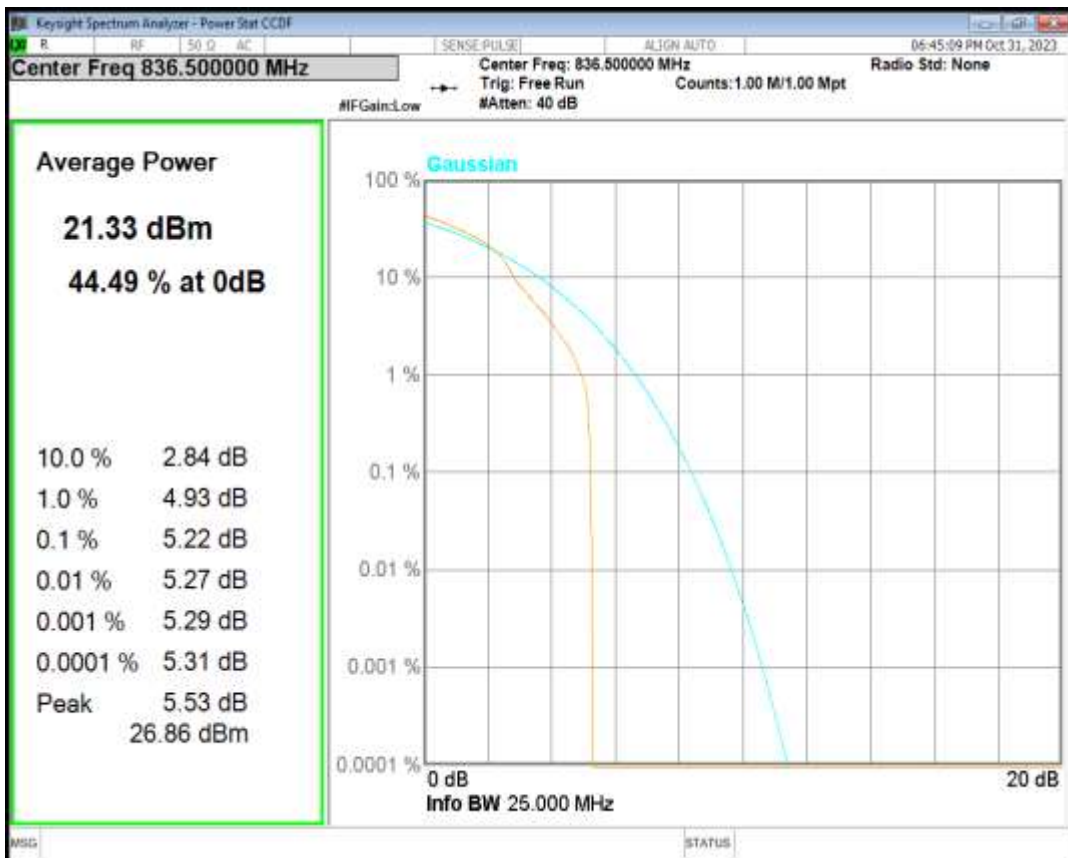

Band5 16QAM BW=3MHz Channel=20525 RB Size=1 Position=#0

Band5 16QAM BW=3MHz Channel=20635 RB Size=1 Position=#0

Band5 16QAM BW=5MHz Channel=20425 RB Size=1 Position=#0

Band5 16QAM BW=5MHz Channel=20525 RB Size=1 Position=#0