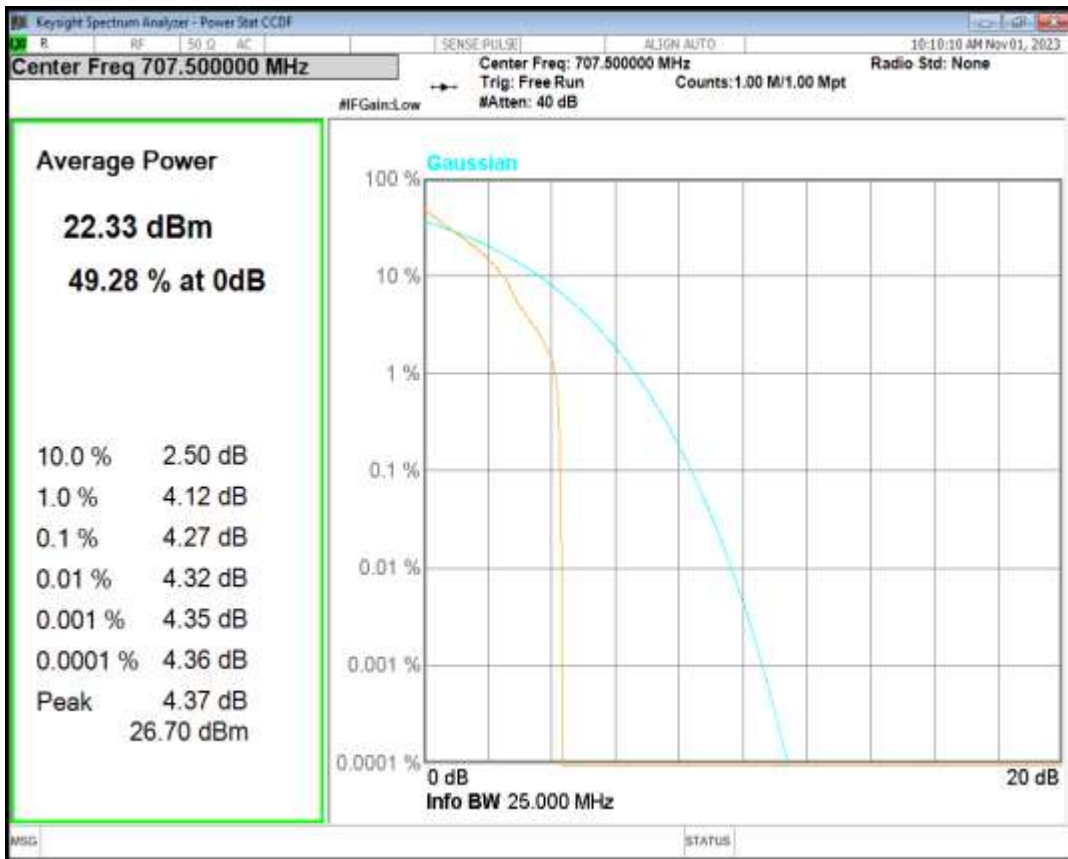

Band12 QPSK BW=3MHz Channel=23095 RB Size=1 Position=#0