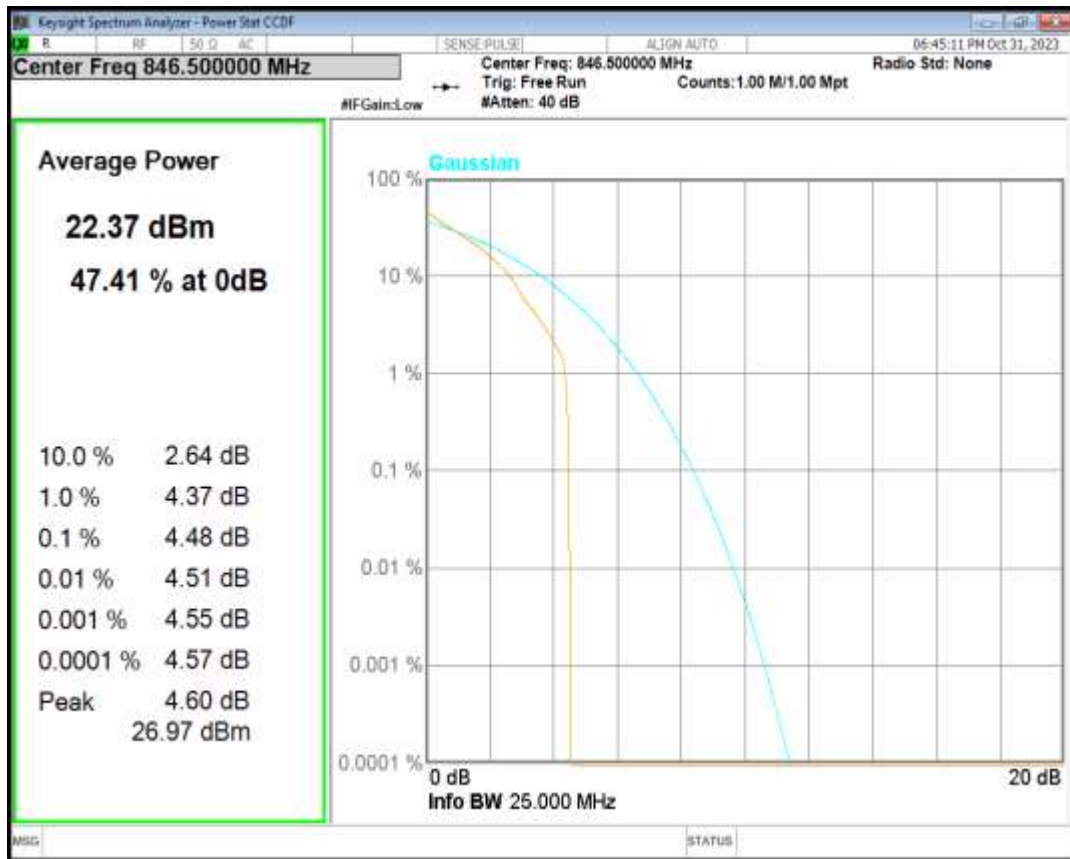

Band5 QPSK BW=5MHz Channel=20625 RB Size=1 Position=#0

04 Occupied bandwidth

Band	Bandwidth (MHz)	UL Channel	RB Size	RB Position	Modulation	99% OBW (MHz)	-26dB EBW (MHz)	Verdict
Band12	1.4	23017	6	#0	QPSK	1.100	1.294	PASS
Band12	1.4	23017	6	#0	16QAM	1.101	1.293	PASS
Band12	1.4	23095	6	#0	QPSK	1.097	1.304	PASS
Band12	1.4	23095	6	#0	16QAM	1.099	1.294	PASS
Band12	1.4	23173	6	#0	QPSK	1.100	1.297	PASS
Band12	1.4	23173	6	#0	16QAM	1.098	1.288	PASS
Band12	3	23025	15	#0	QPSK	2.707	2.988	PASS
Band12	3	23025	15	#0	16QAM	2.696	2.992	PASS
Band12	3	23095	15	#0	QPSK	2.704	2.968	PASS
Band12	3	23095	15	#0	16QAM	2.696	2.979	PASS
Band12	3	23165	15	#0	QPSK	2.702	2.973	PASS
Band12	3	23165	15	#0	16QAM	2.693	3.004	PASS
Band12	5	23035	25	#0	QPSK	4.513	4.988	PASS
Band12	5	23035	25	#0	16QAM	4.502	4.967	PASS
Band12	5	23095	25	#0	QPSK	4.498	4.982	PASS
Band12	5	23095	25	#0	16QAM	4.526	4.949	PASS
Band12	5	23155	25	#0	QPSK	4.494	4.872	PASS
Band12	5	23155	25	#0	16QAM	4.512	5.001	PASS
Band12	10	23060	50	#0	QPSK	8.891	9.708	PASS
Band12	10	23095	50	#0	QPSK	8.956	9.625	PASS
Band12	10	23130	50	#0	QPSK	9.042	9.908	PASS