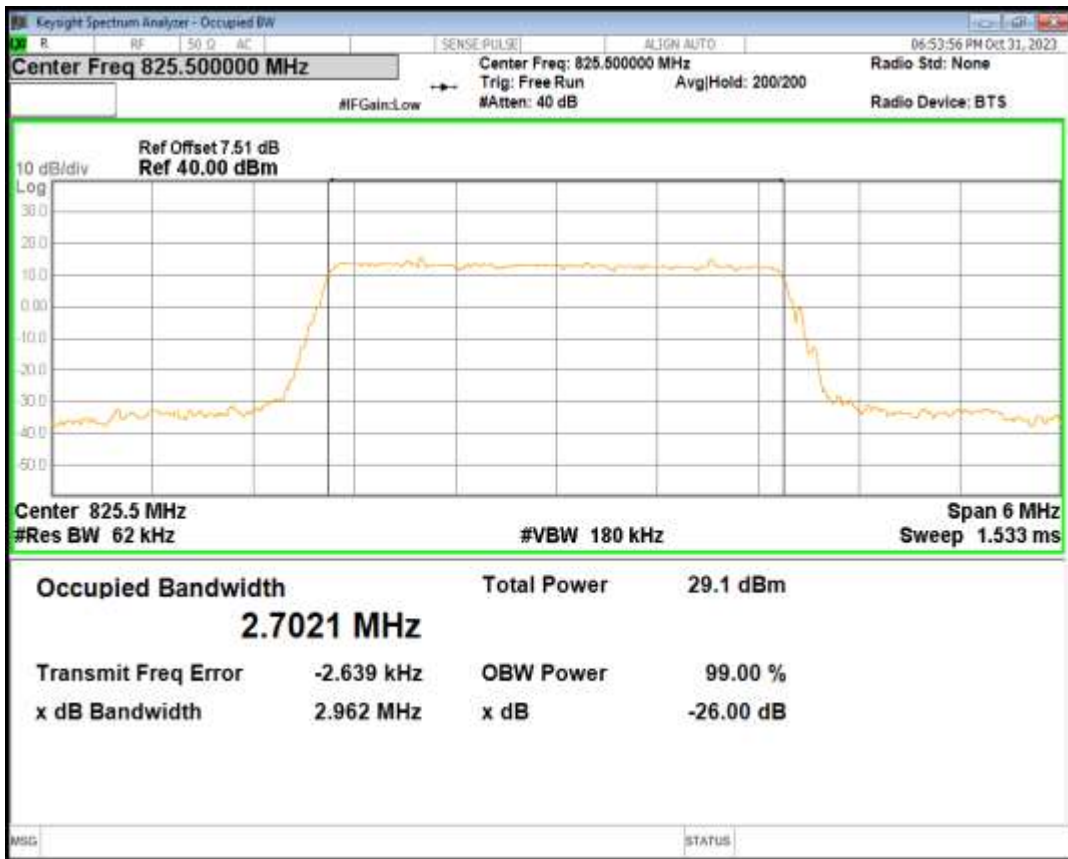

Band5 16QAM BW=3MHz Channel=20415 RB Size=15 Position=#0