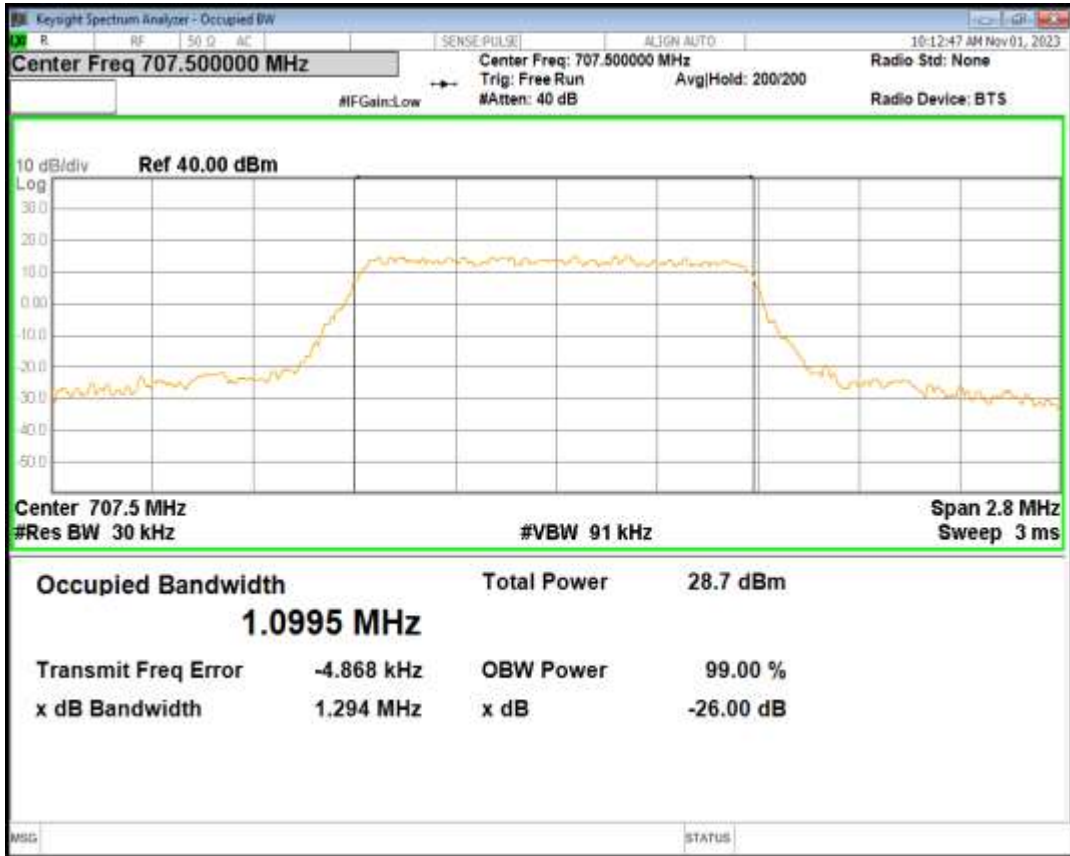

Band12 16QAM BW=1.4MHz Channel=23095 RB Size=6 Position=#0