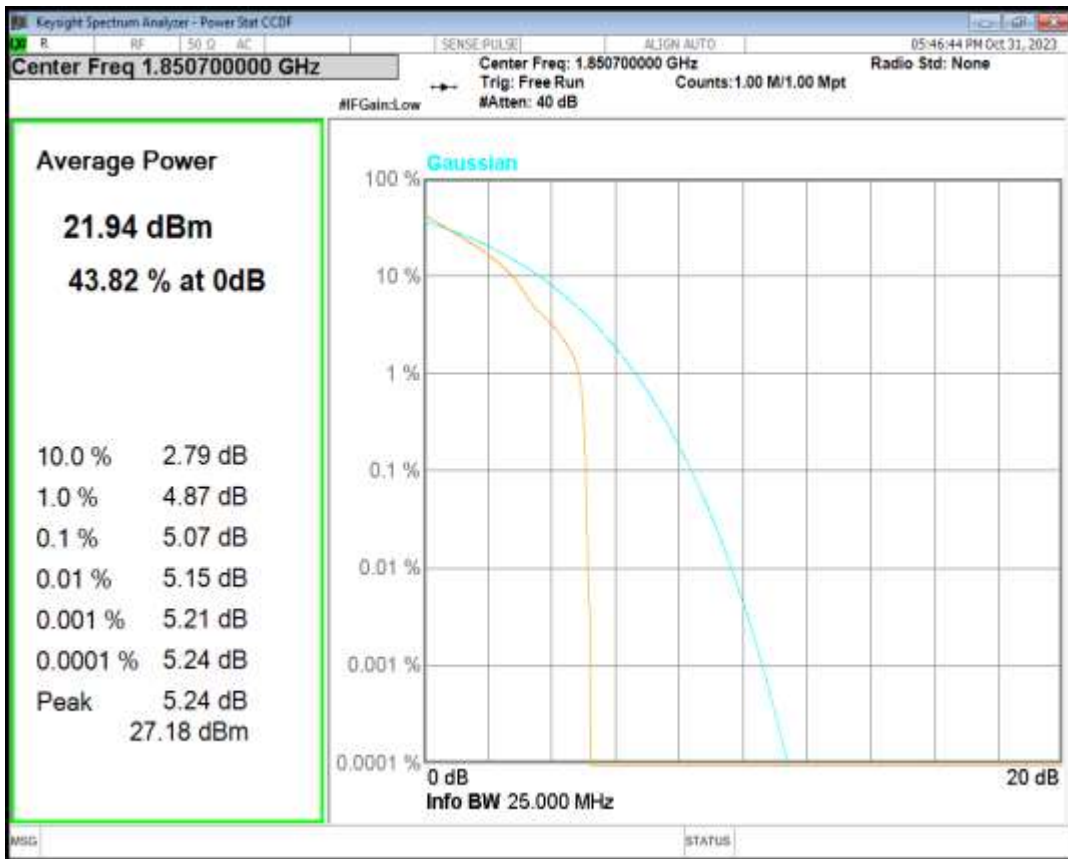

Band2 QPSK BW=1.4MHz Channel=18607 RB Size=1 Position=#0