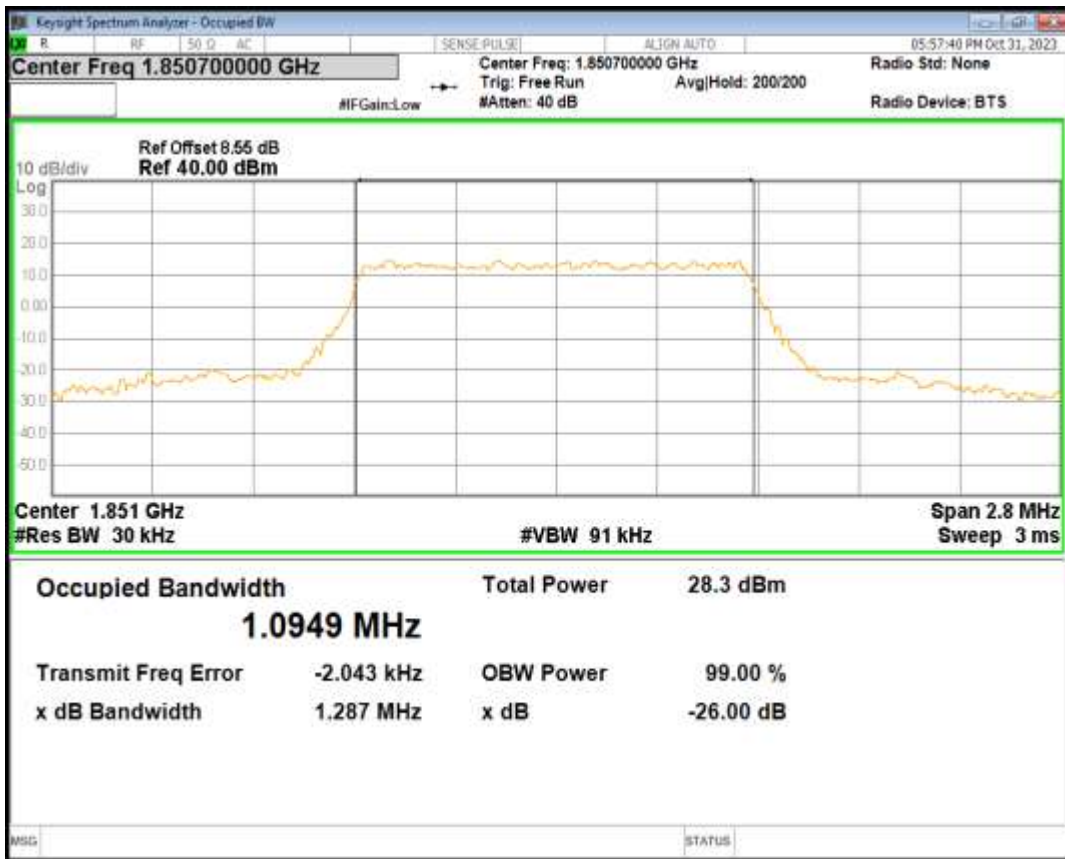

Band2 16QAM BW=1.4MHz Channel=18607 RB Size=6 Position=#0