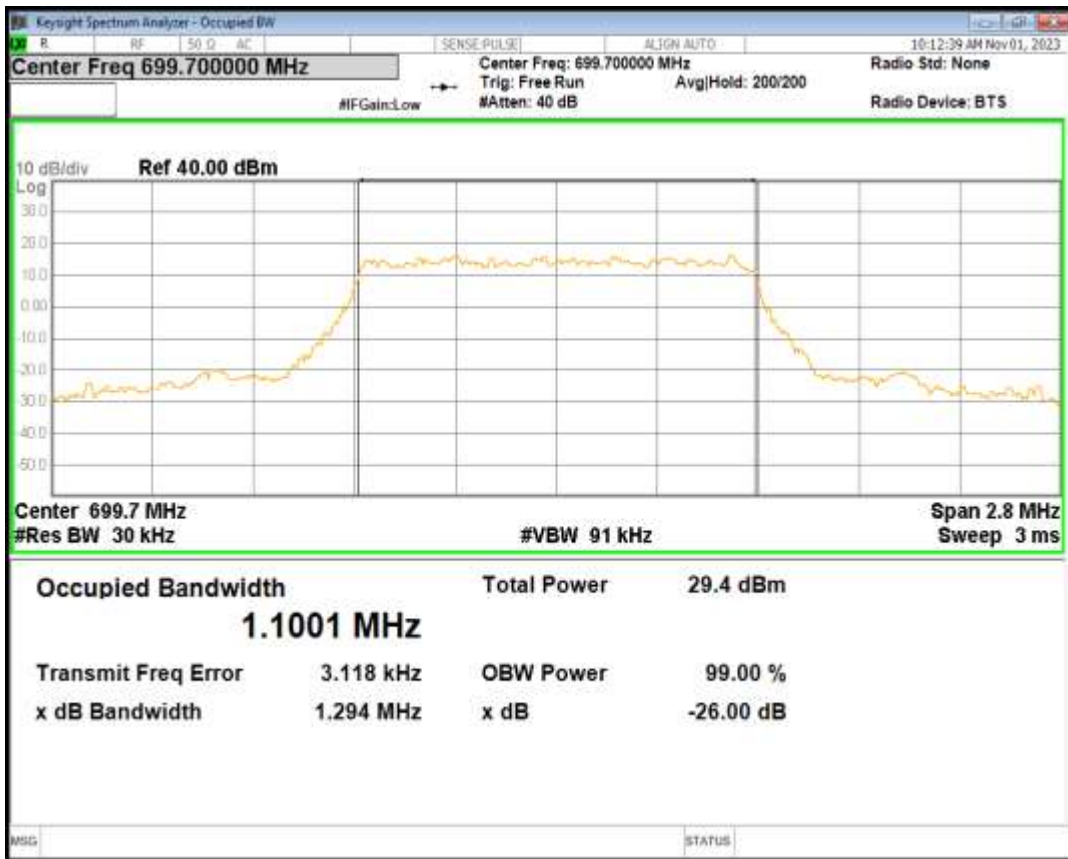

Band12 QPSK BW=1.4MHz Channel=23017 RB Size=6 Position=#0