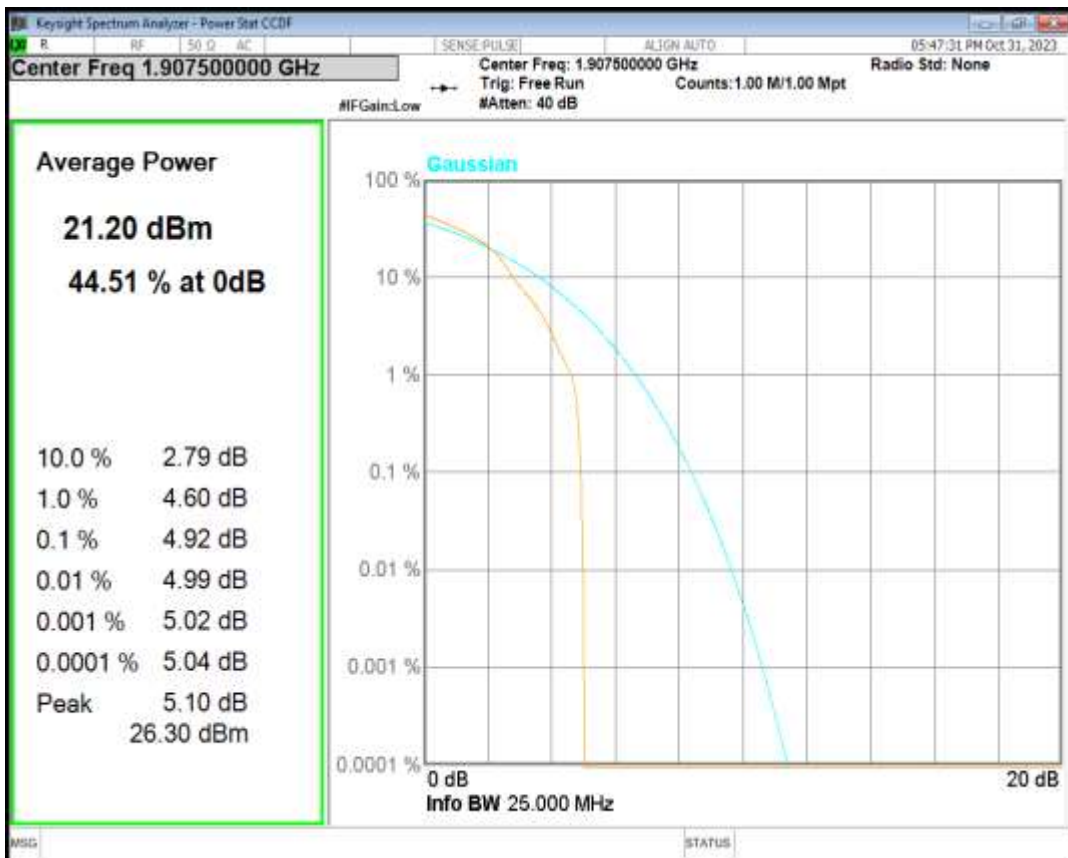

Band2 16QAM BW=5MHz Channel=19175 RB Size=1 Position=#0