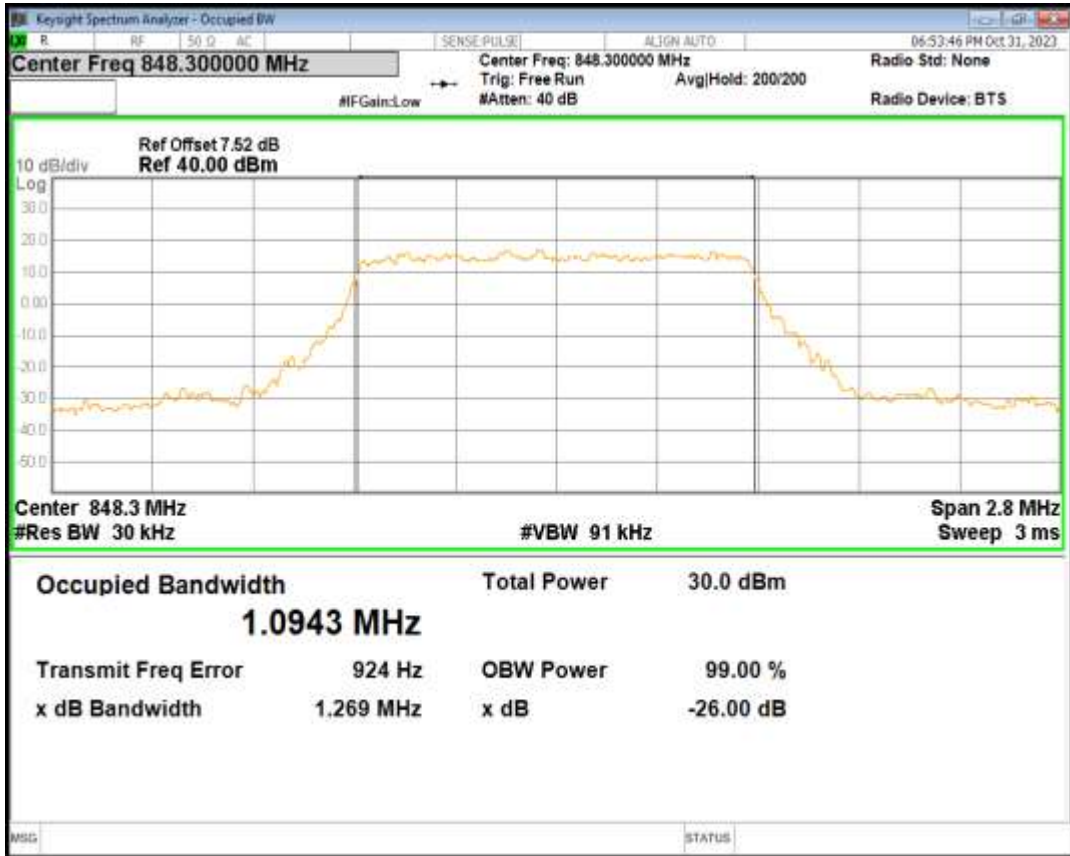

Band5 QPSK BW=1.4MHz Channel=20643 RB Size=6 Position=#0