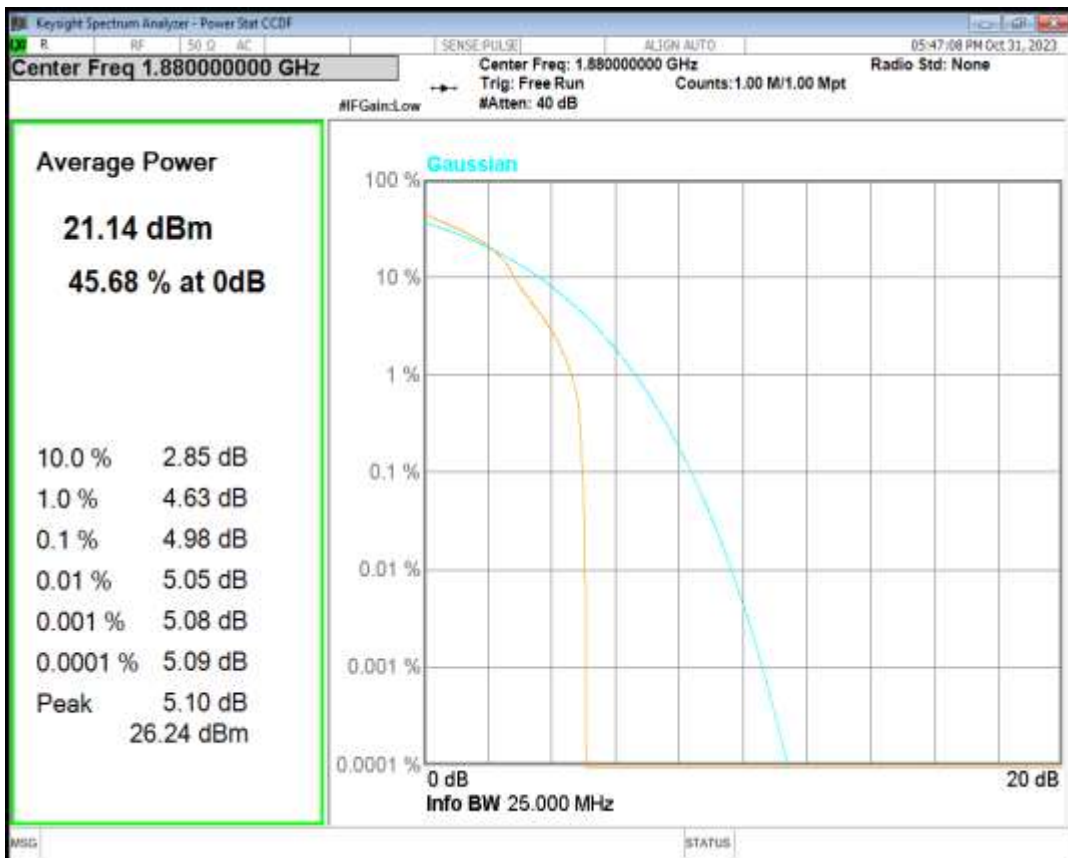

Band2 16QAM BW=3MHz Channel=18900 RB Size=1 Position=#0