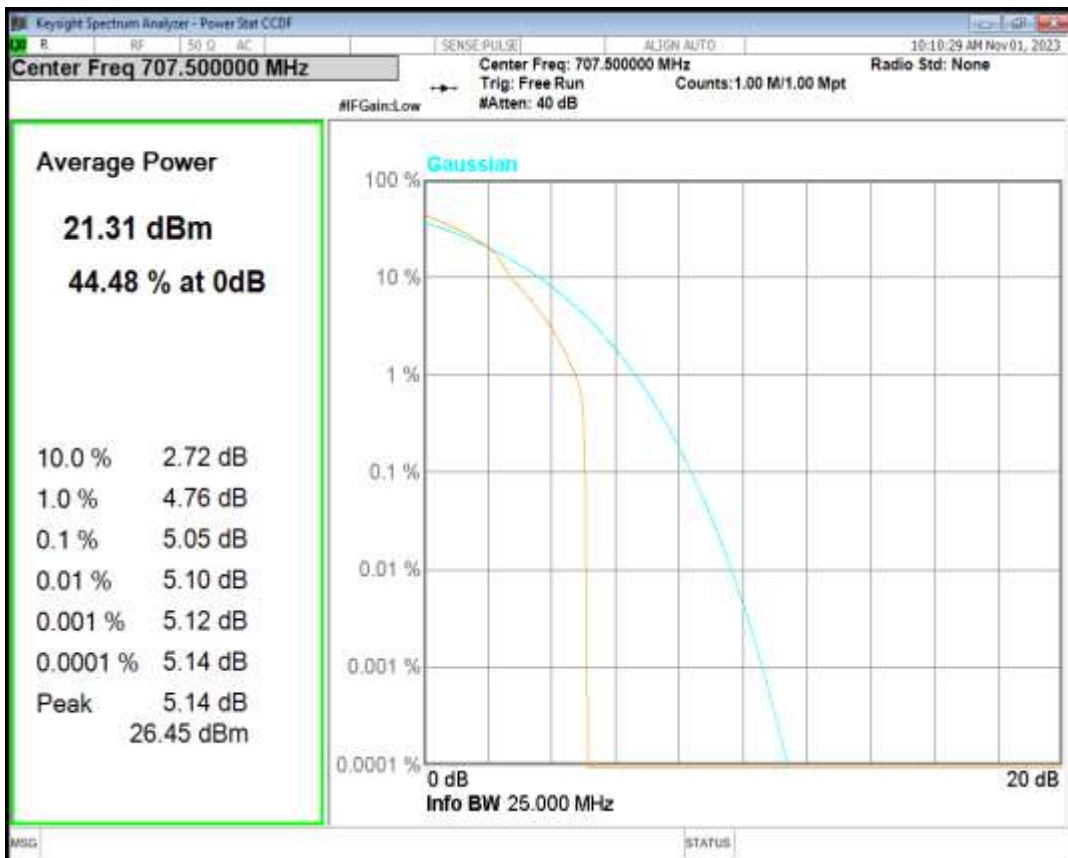

Band12 16QAM BW=3MHz Channel=23095 RB Size=1 Position=#0

Band12 16QAM BW=3MHz Channel=23165 RB Size=1 Position=#0

Band12 16QAM BW=5MHz Channel=23035 RB Size=1 Position=#0

Band12 16QAM BW=5MHz Channel=23095 RB Size=1 Position=#0