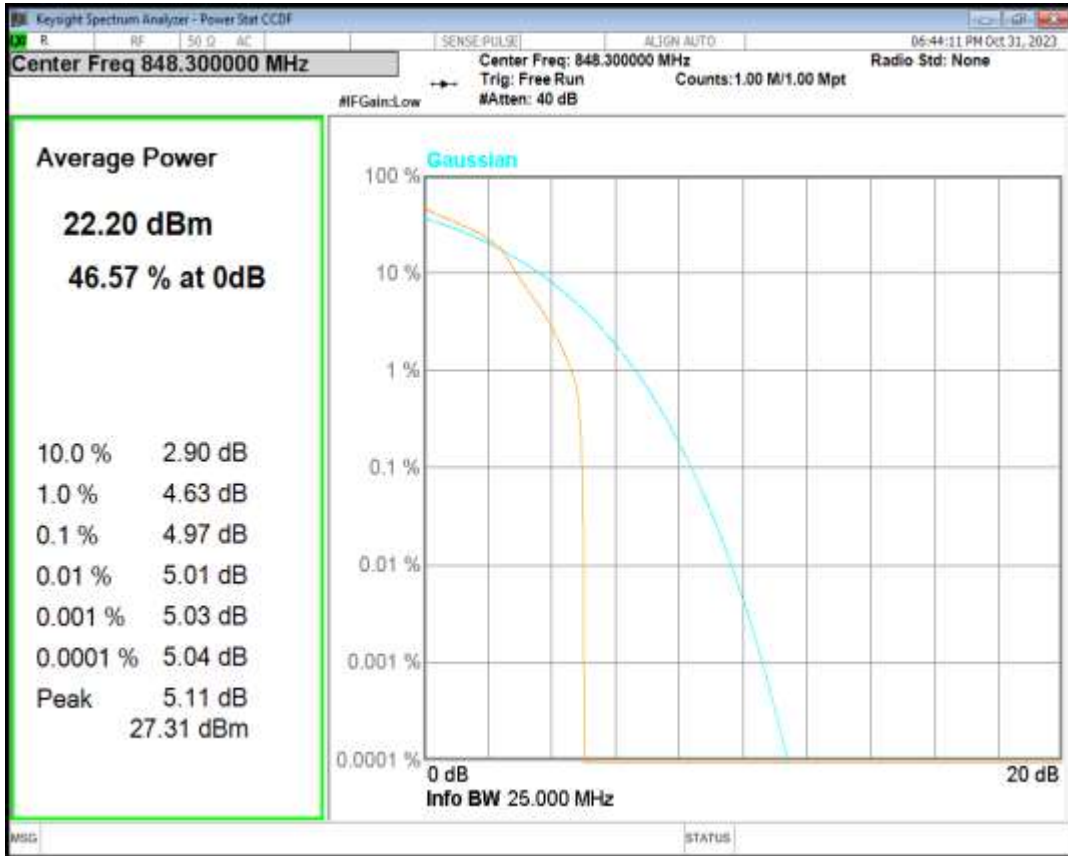

Band5 16QAM BW=1.4MHz Channel=20643 RB Size=1 Position=#0