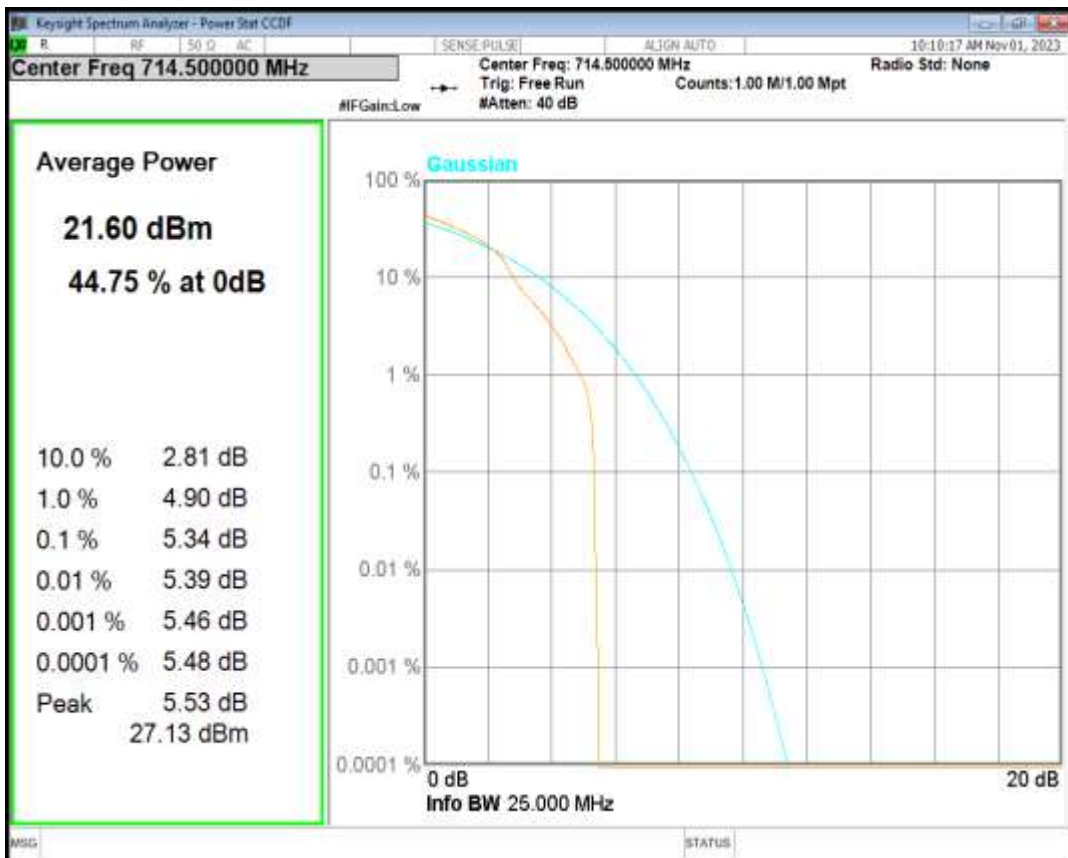

Band12 16QAM BW=3MHz Channel=23165 RB Size=1 Position=#0