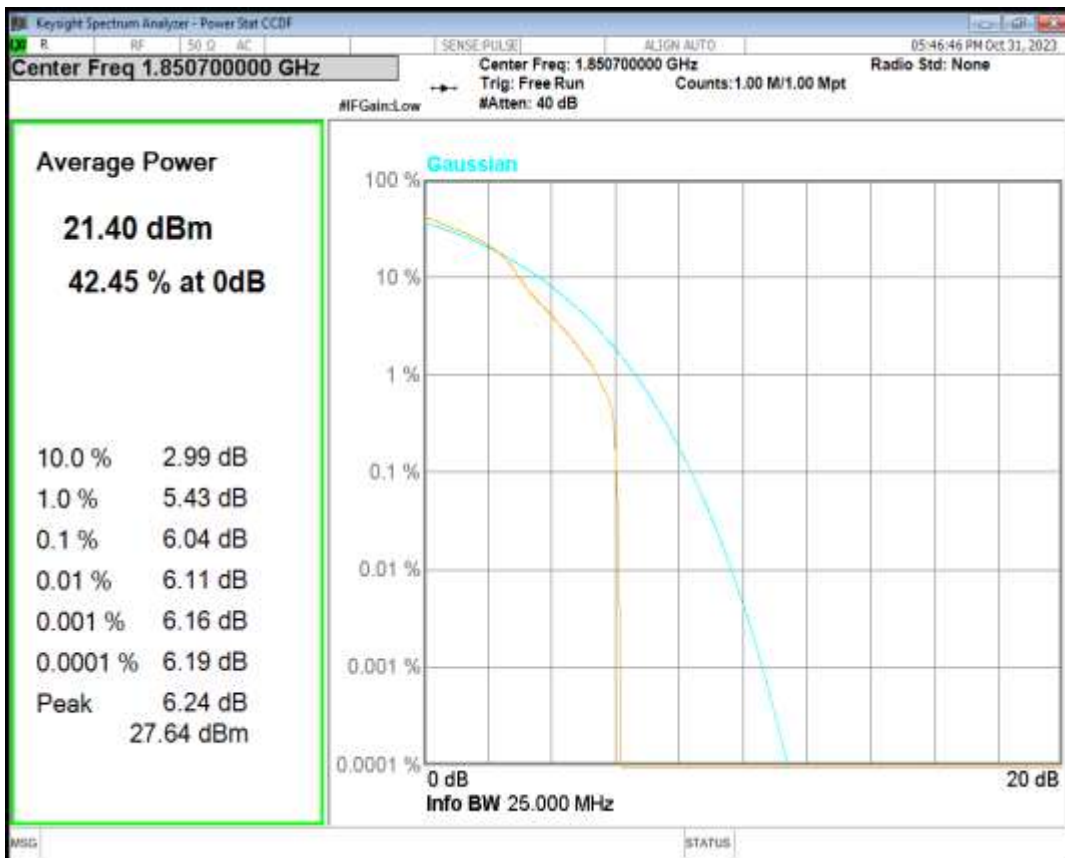

Band2 16QAM BW=1.4MHz Channel=18607 RB Size=1 Position=#0