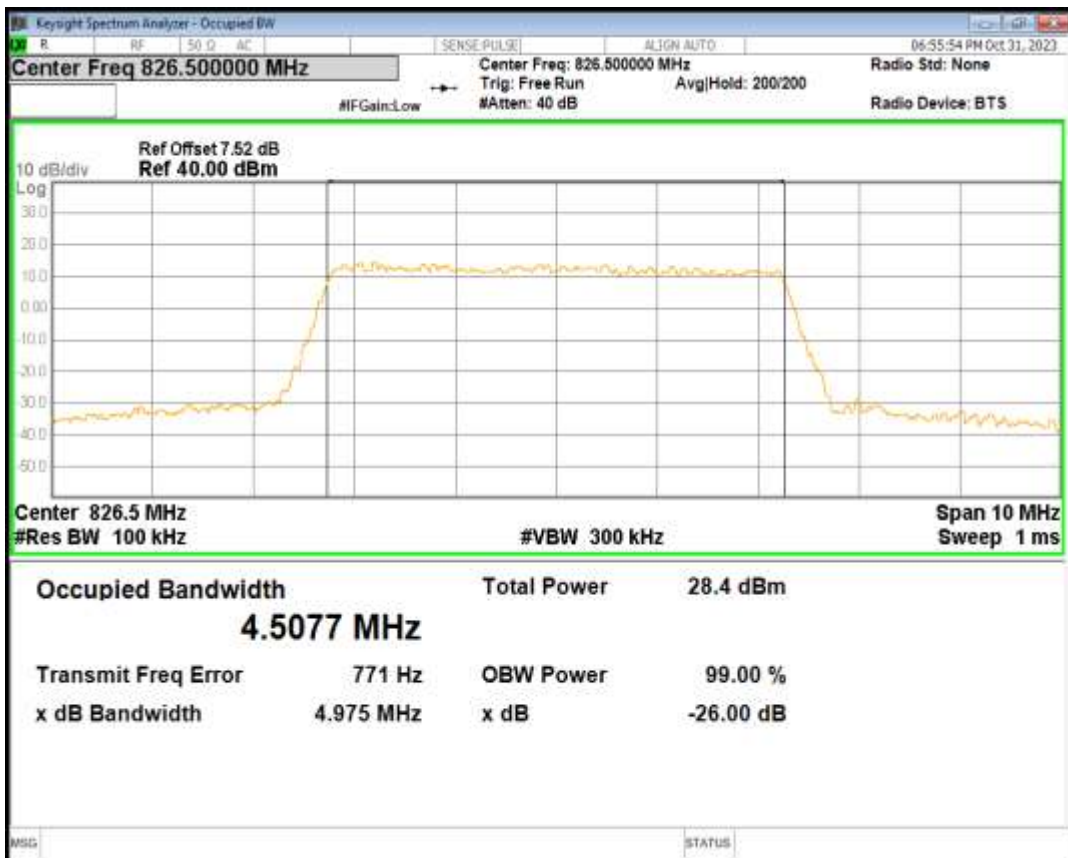

Band5 16QAM BW=5MHz Channel=20425 RB Size=25 Position=#0