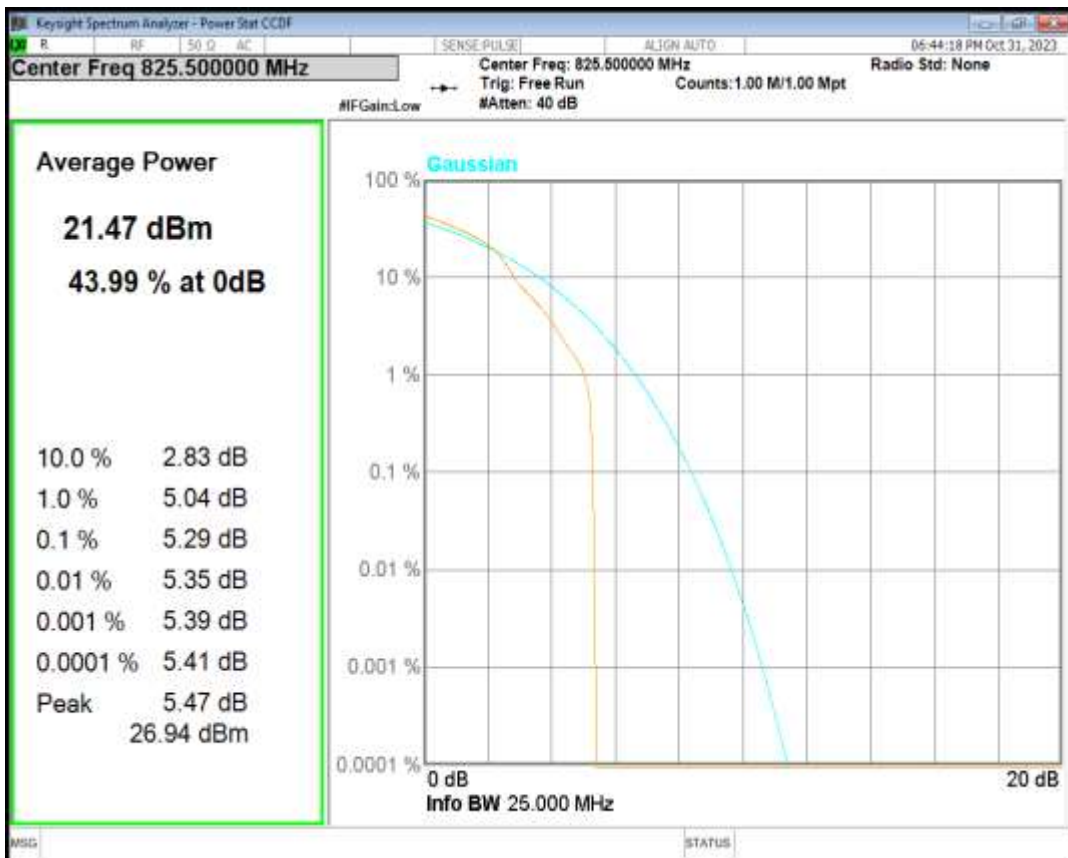

Band5 16QAM BW=1.4MHz Channel=20407 RB Size=1 Position=#0

Band5 16QAM BW=1.4MHz Channel=20525 RB Size=1 Position=#0

Band5 16QAM BW=1.4MHz Channel=20643 RB Size=1 Position=#0

Band5 16QAM BW=3MHz Channel=20415 RB Size=1 Position=#0