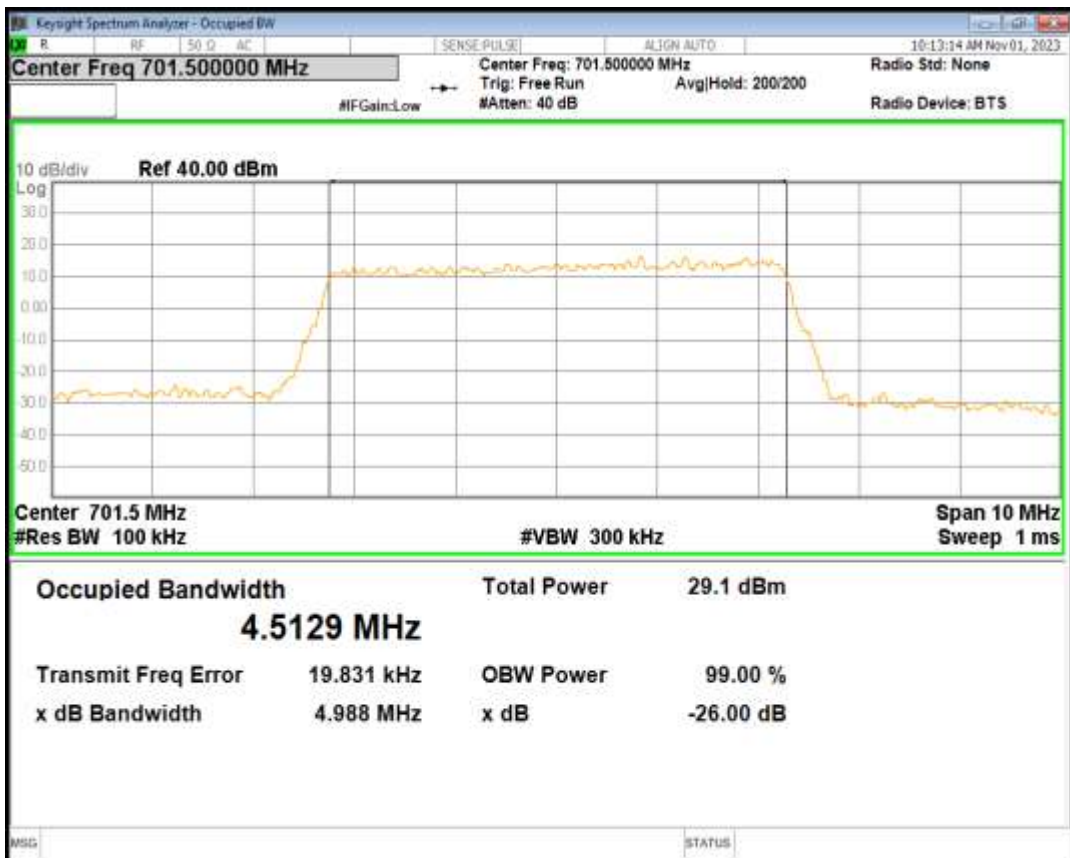

Band12 QPSK BW=5MHz Channel=23035 RB Size=25 Position=#0