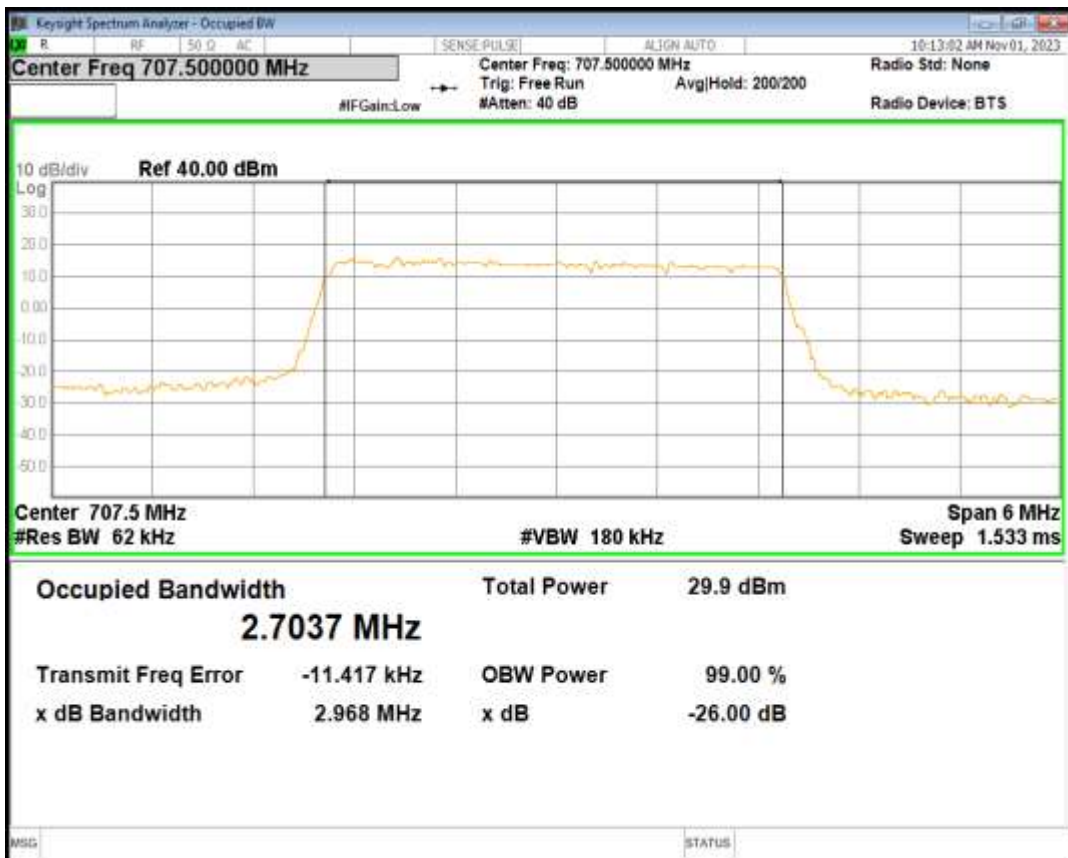

Band12 QPSK BW=10MHz Channel=23095 RB Size=50 Position=#0

Band12 QPSK BW=10MHz Channel=23130 RB Size=50 Position=#0

Band12 QPSK BW=3MHz Channel=23025 RB Size=15 Position=#0

Band12 QPSK BW=3MHz Channel=23095 RB Size=15 Position=#0