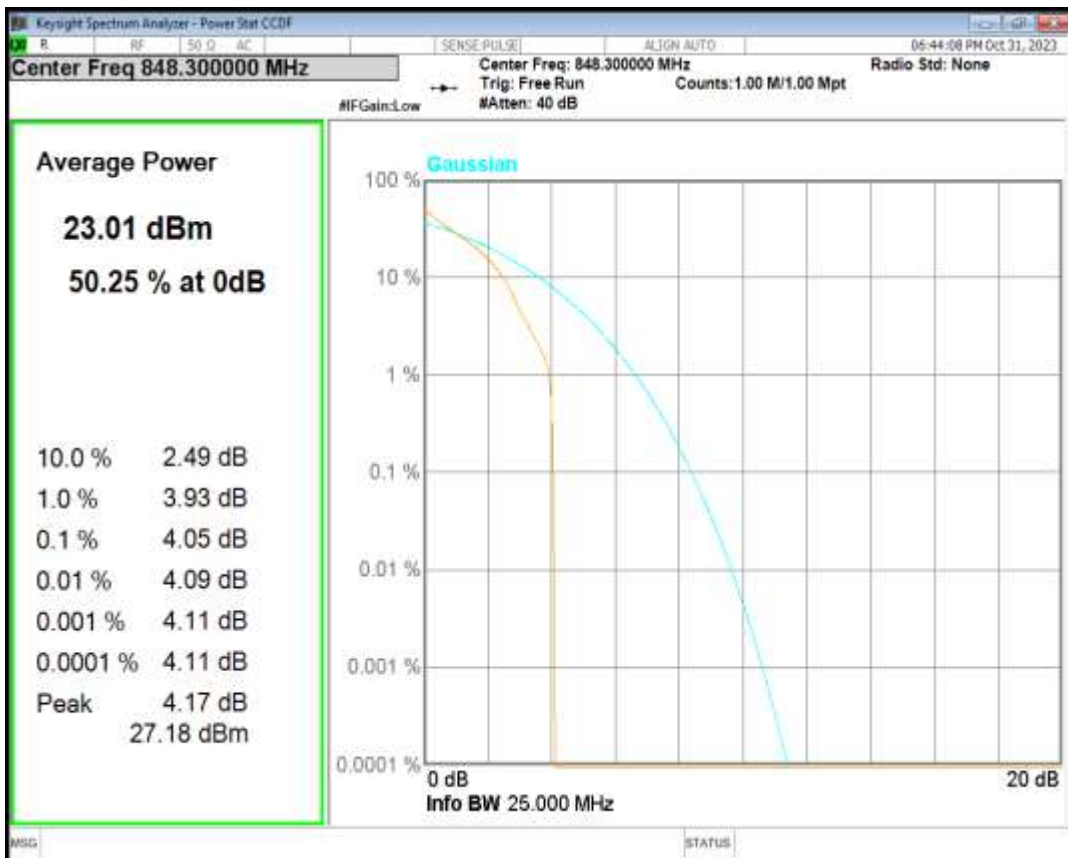

Band5 16QAM BW=5MHz Channel=20625 RB Size=1 Position=#0

Band5 QPSK BW=1.4MHz Channel=20407 RB Size=1 Position=#0

Band5 QPSK BW=1.4MHz Channel=20525 RB Size=1 Position=#0

Band5 QPSK BW=1.4MHz Channel=20643 RB Size=1 Position=#0