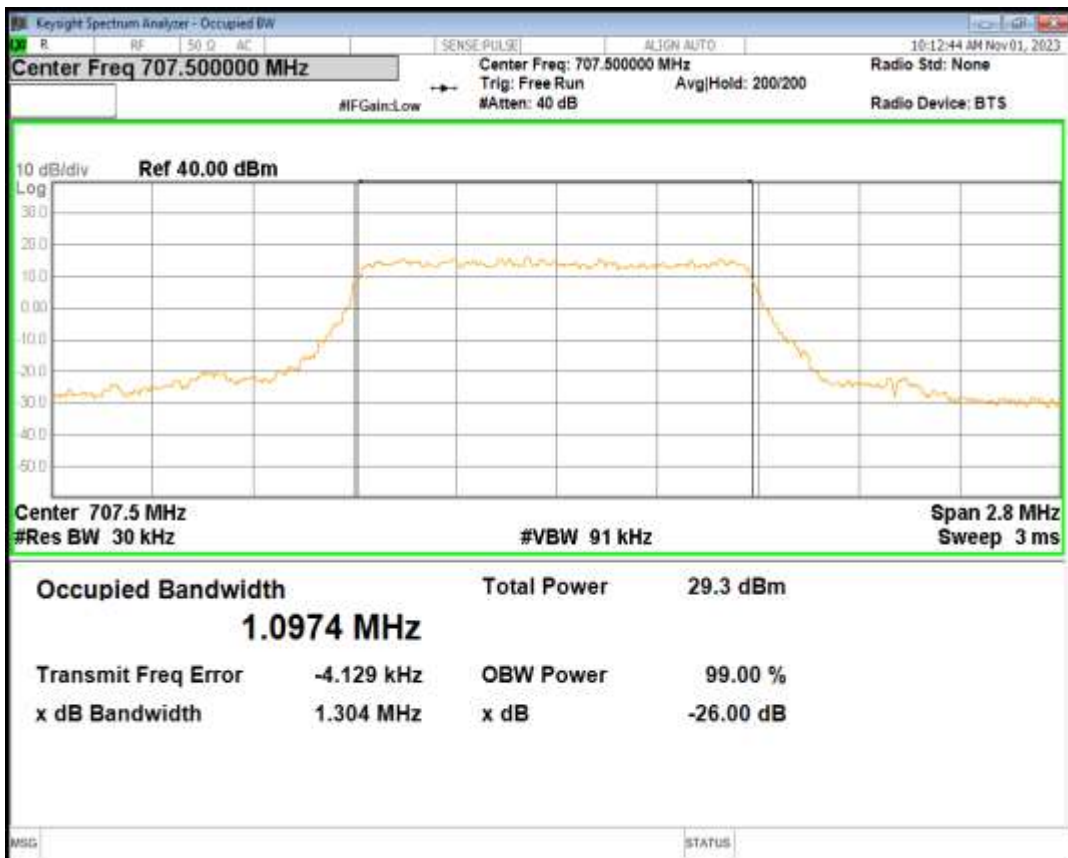

Band12 QPSK BW=1.4MHz Channel=23095 RB Size=6 Position=#0