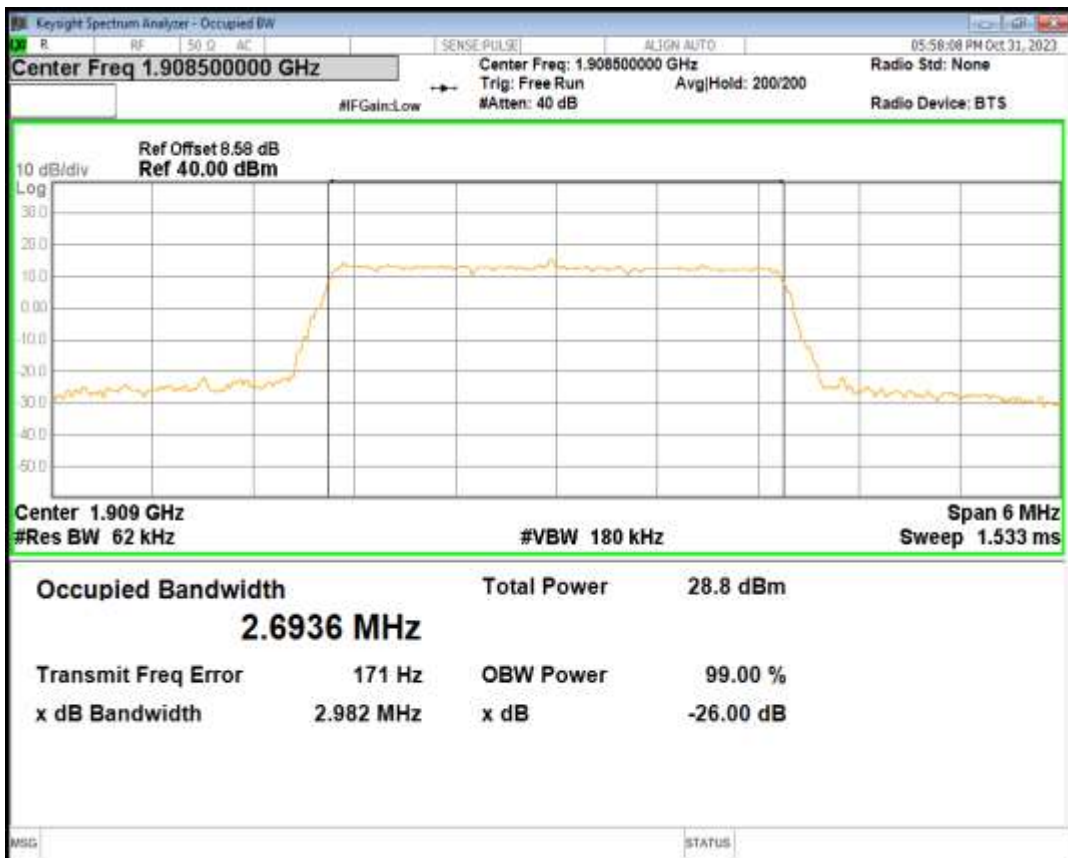

Band2 16QAM BW=3MHz Channel=19185 RB Size=15 Position=#0