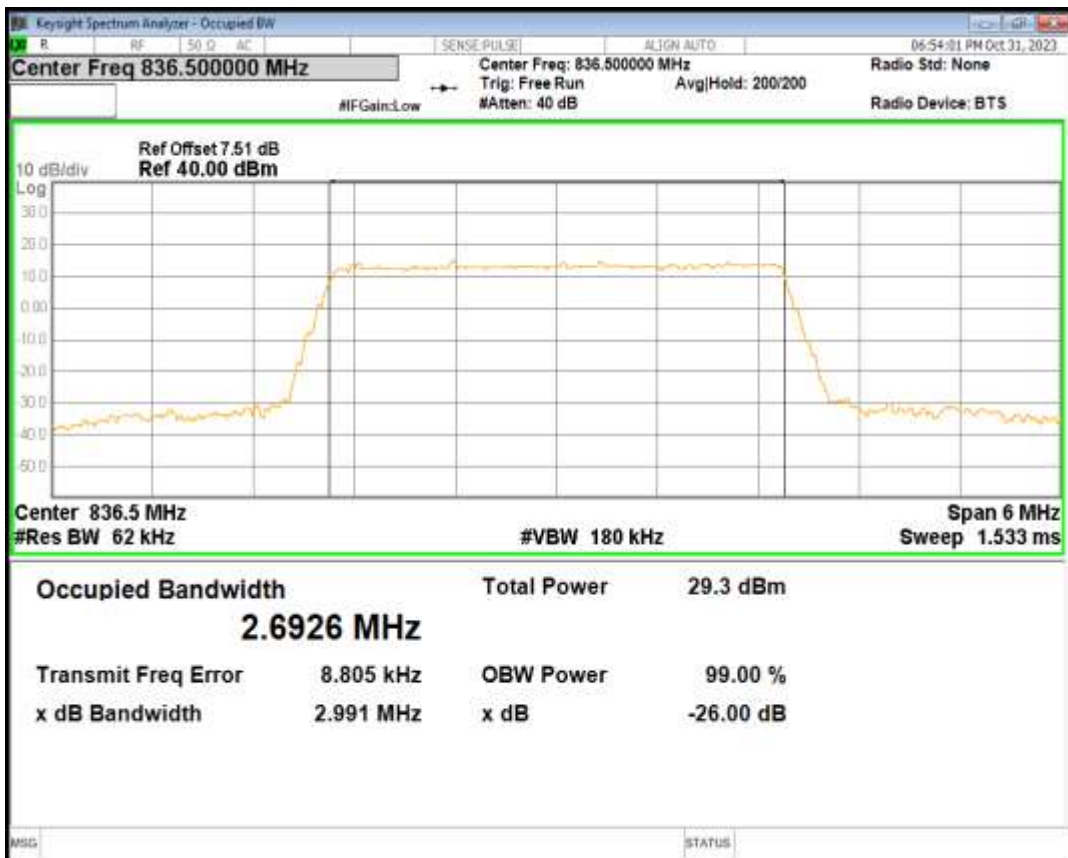

Band5 16QAM BW=1.4MHz Channel=20525 RB Size=6 Position=#0

Band5 16QAM BW=1.4MHz Channel=20643 RB Size=6 Position=#0

Band5 16QAM BW=3MHz Channel=20415 RB Size=15 Position=#0

Band5 16QAM BW=3MHz Channel=20525 RB Size=15 Position=#0