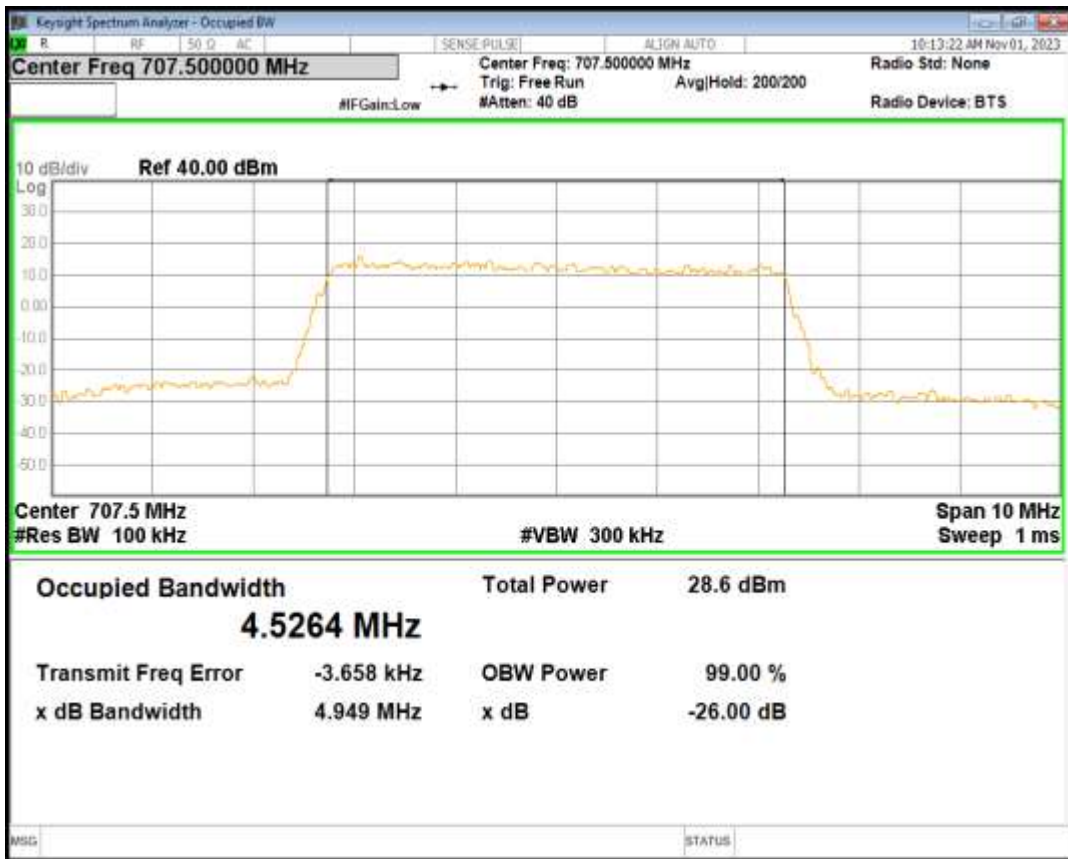

Band12 16QAM BW=5MHz Channel=23095 RB Size=25 Position=#0