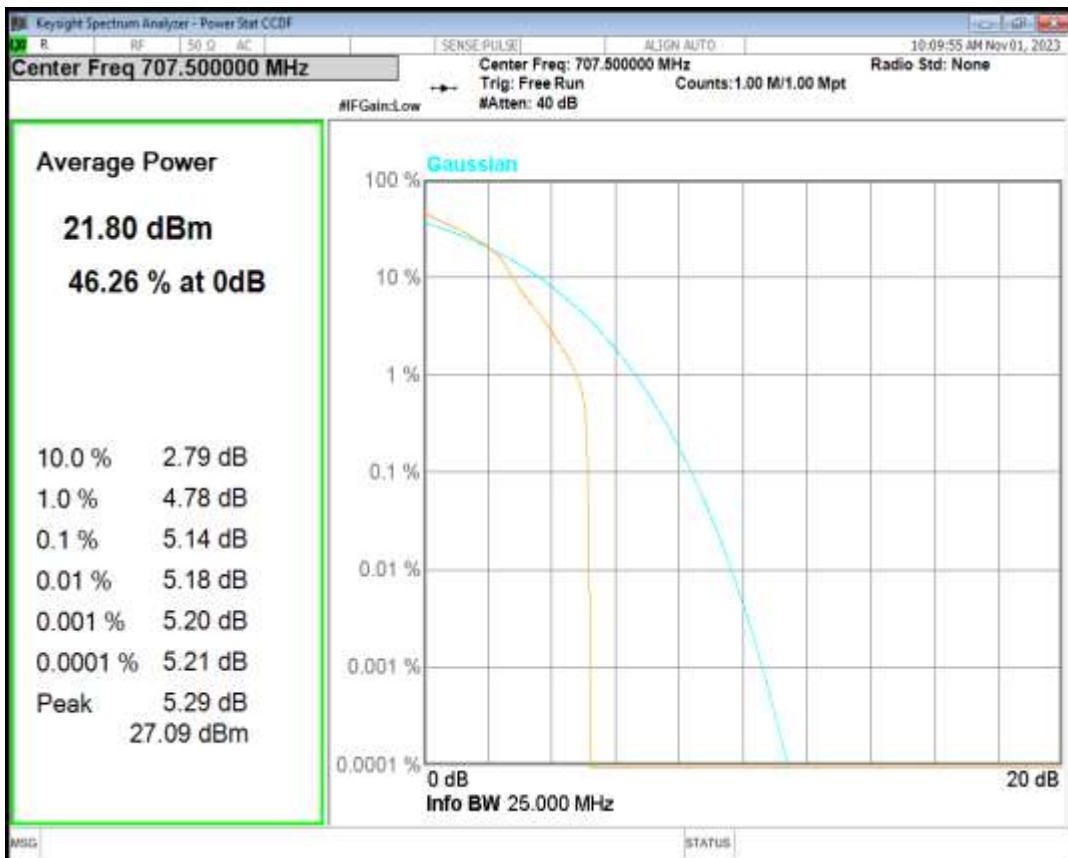

Band12 16QAM BW=1.4MHz Channel=23095 RB Size=1 Position=#0