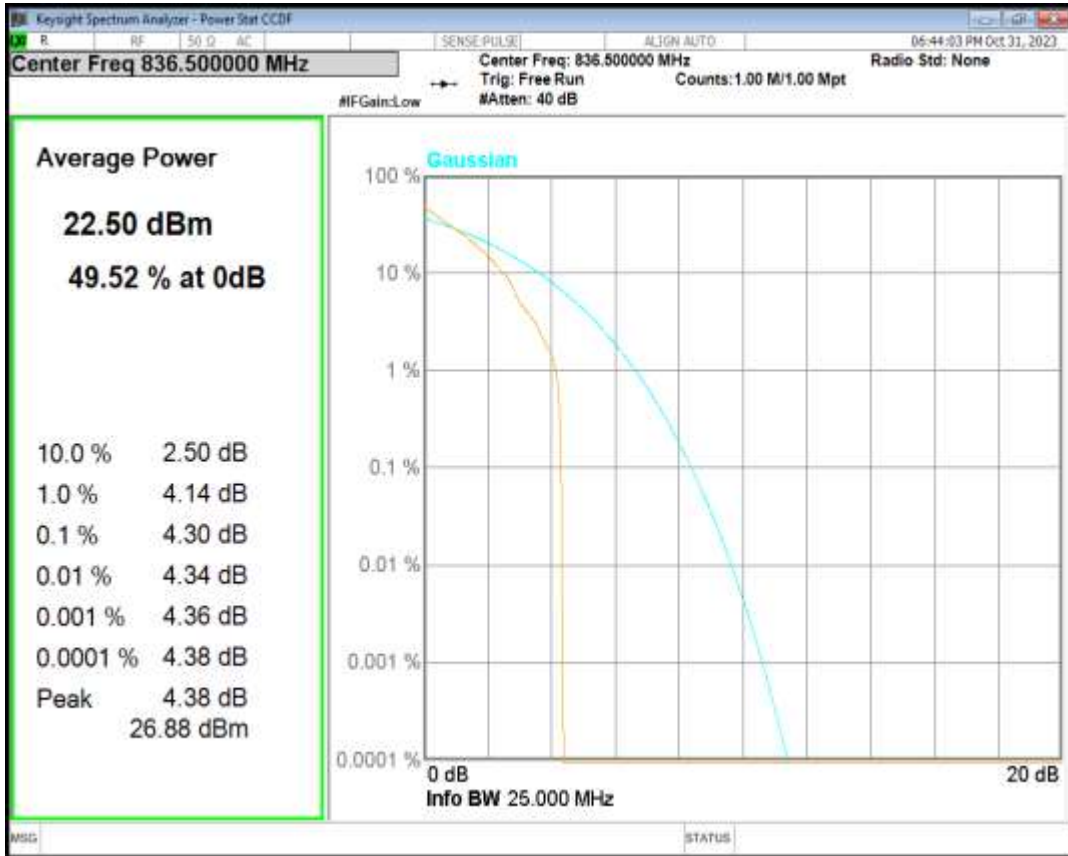

Band5 QPSK BW=1.4MHz Channel=20525 RB Size=1 Position=#0