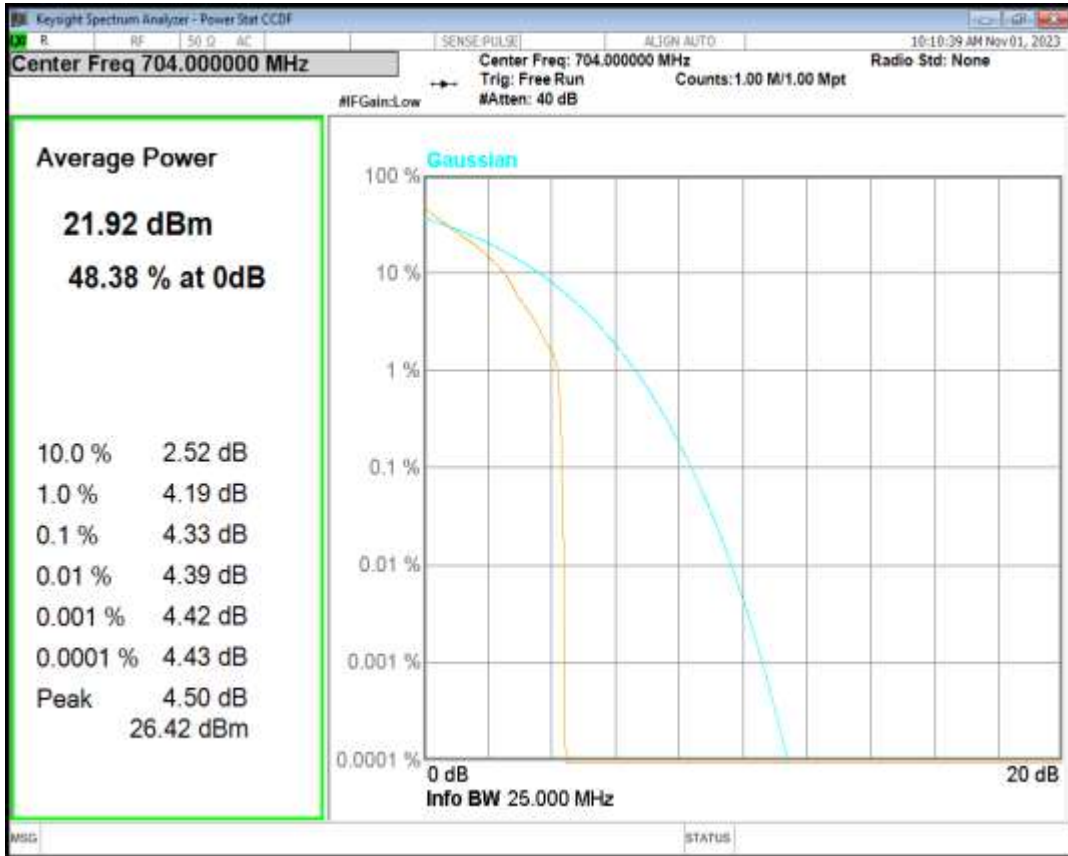

Band12 QPSK BW=10MHz Channel=23060 RB Size=1 Position=#0