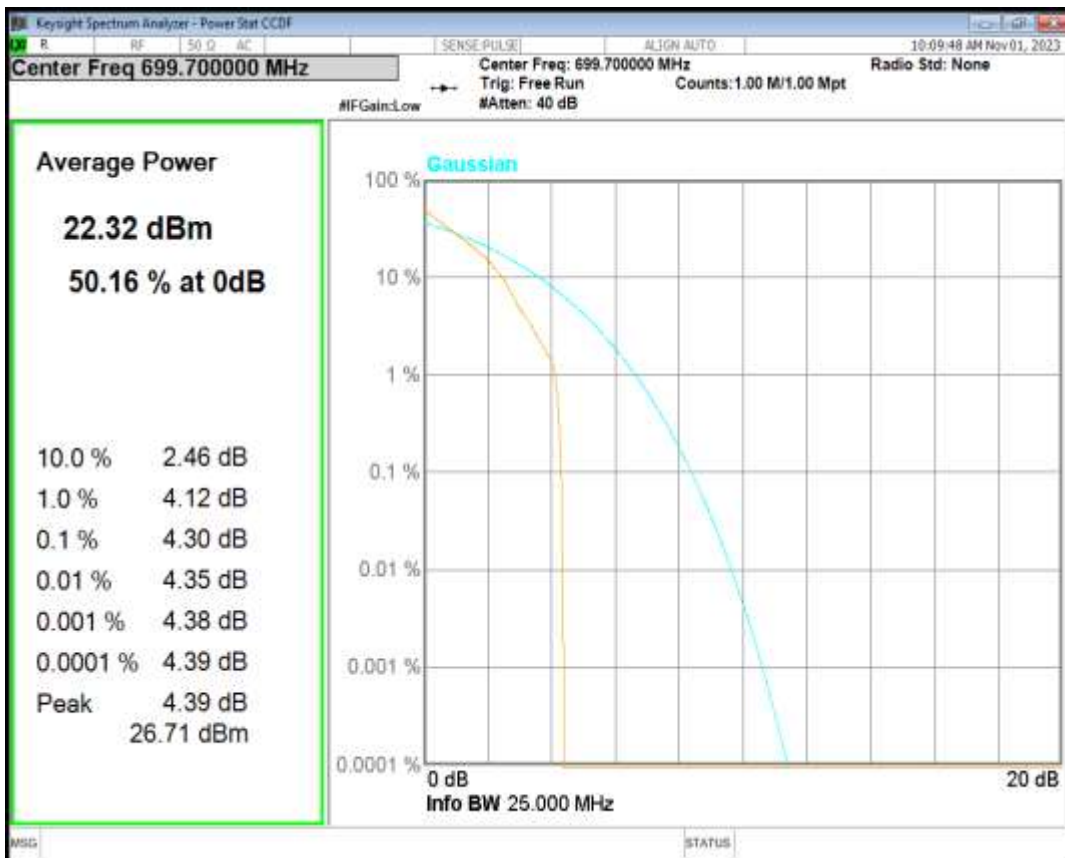

Band12 QPSK BW=1.4MHz Channel=23017 RB Size=1 Position=#0