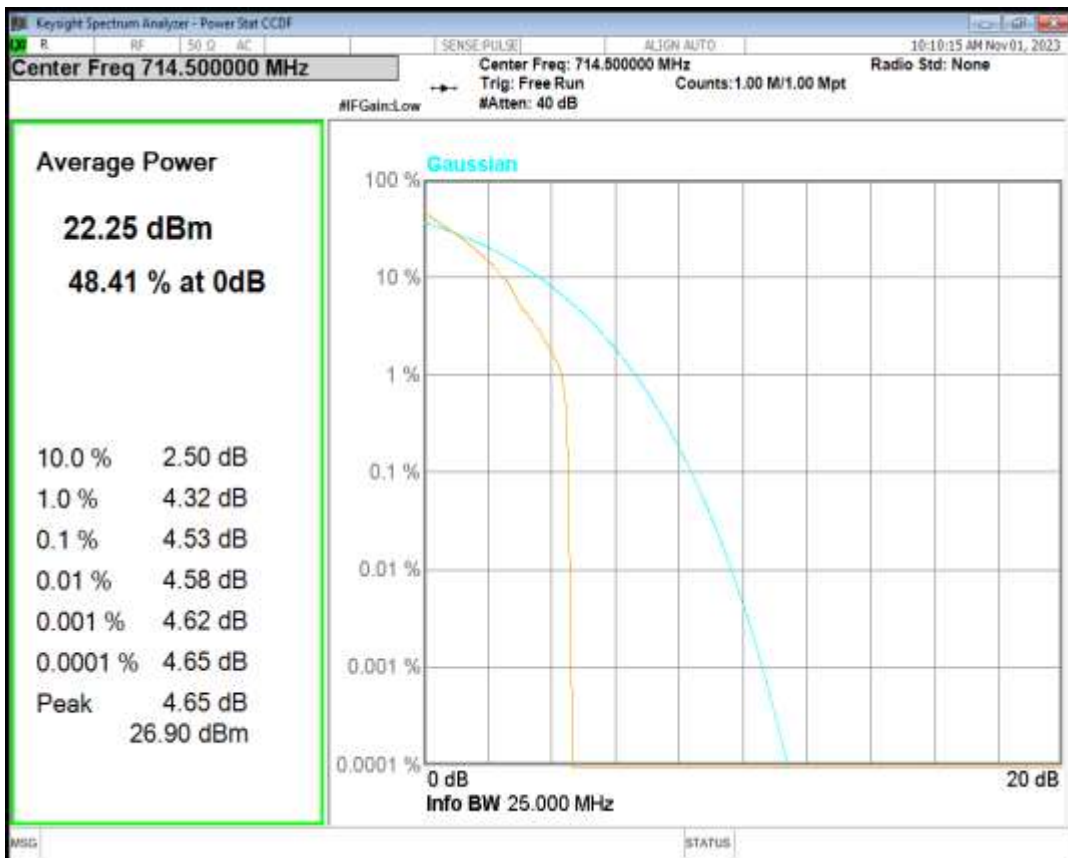

Band12 QPSK BW=3MHz Channel=23165 RB Size=1 Position=#0