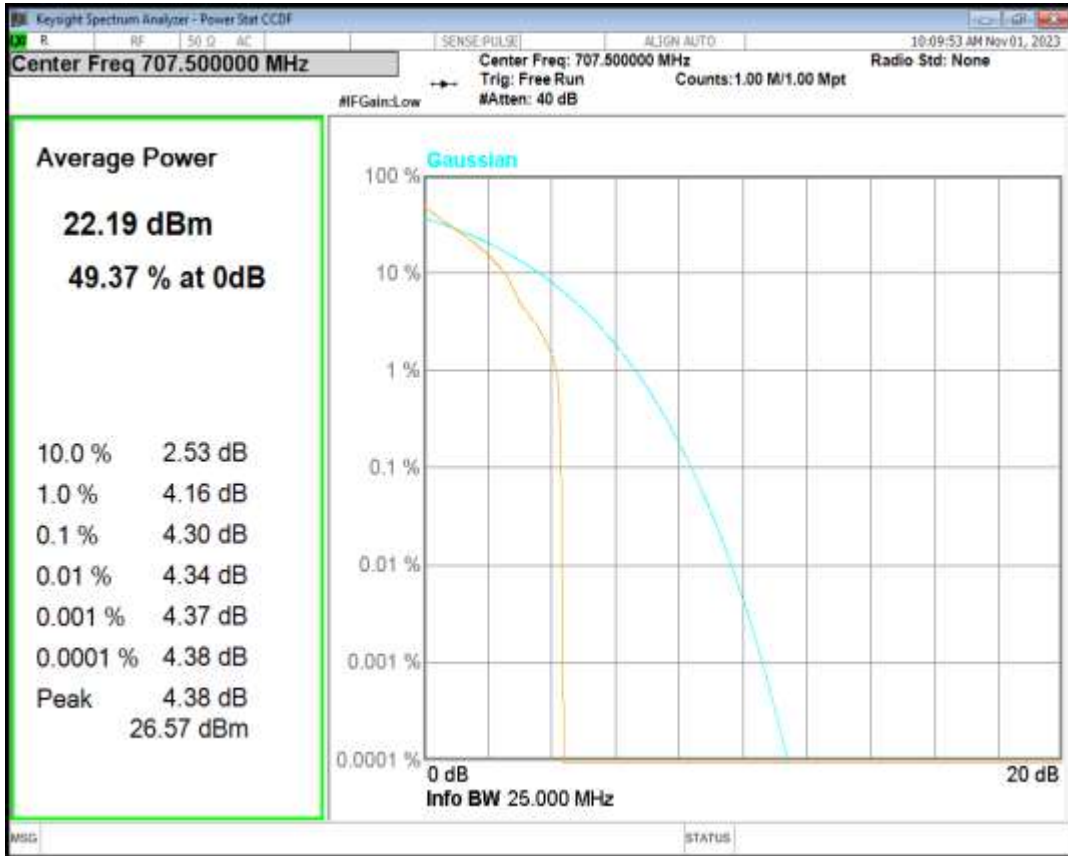

Band12 QPSK BW=1.4MHz Channel=23095 RB Size=1 Position=#0