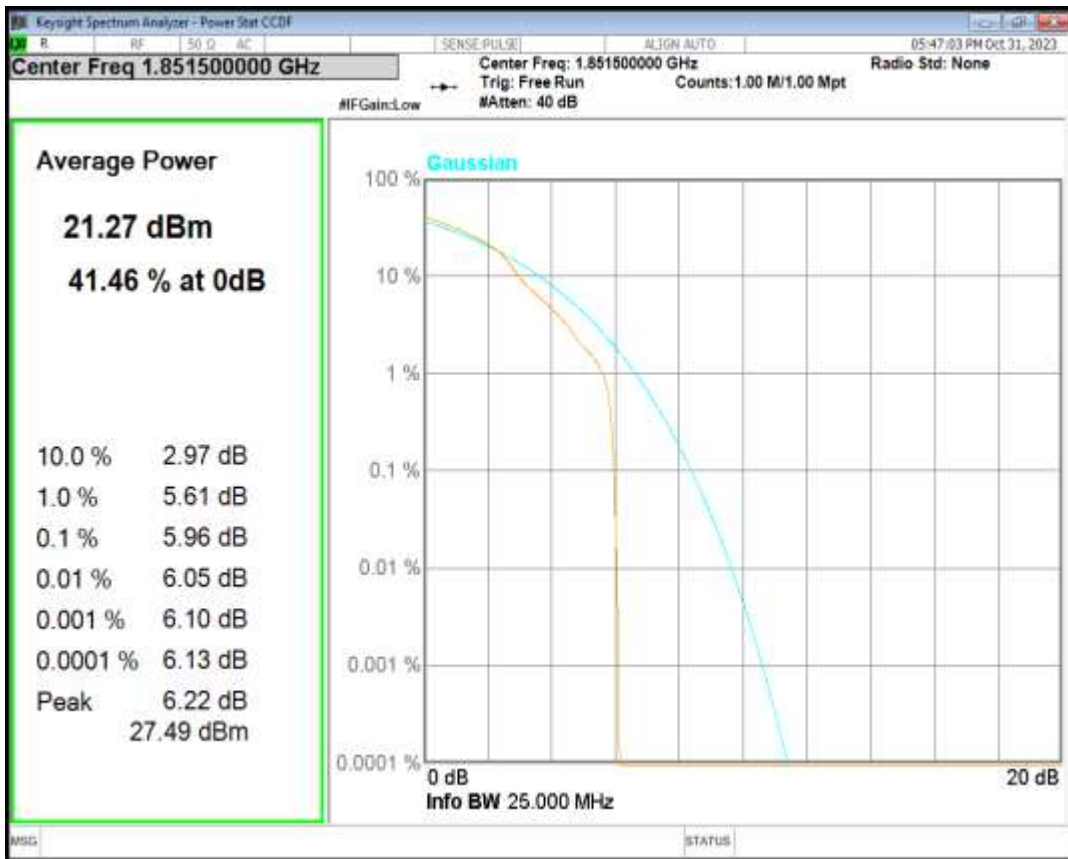

Band2 16QAM BW=3MHz Channel=18615 RB Size=1 Position=#0