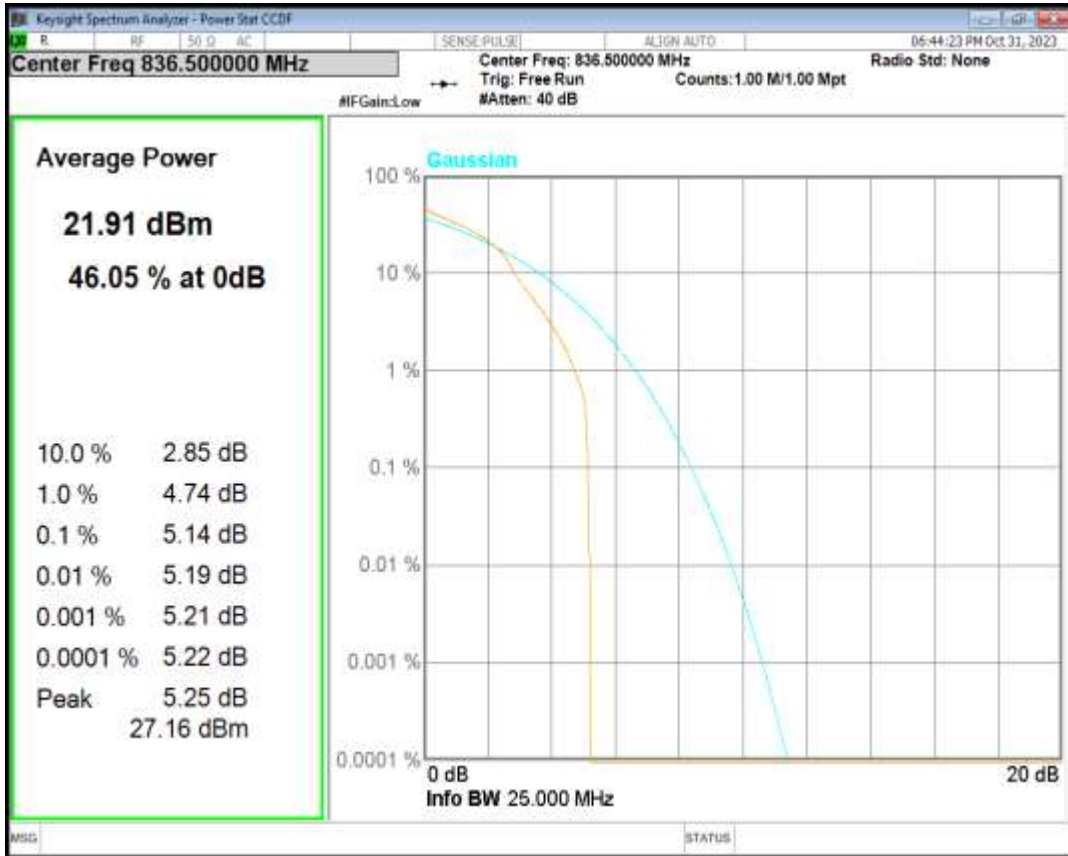

Band5 16QAM BW=3MHz Channel=20525 RB Size=1 Position=#0