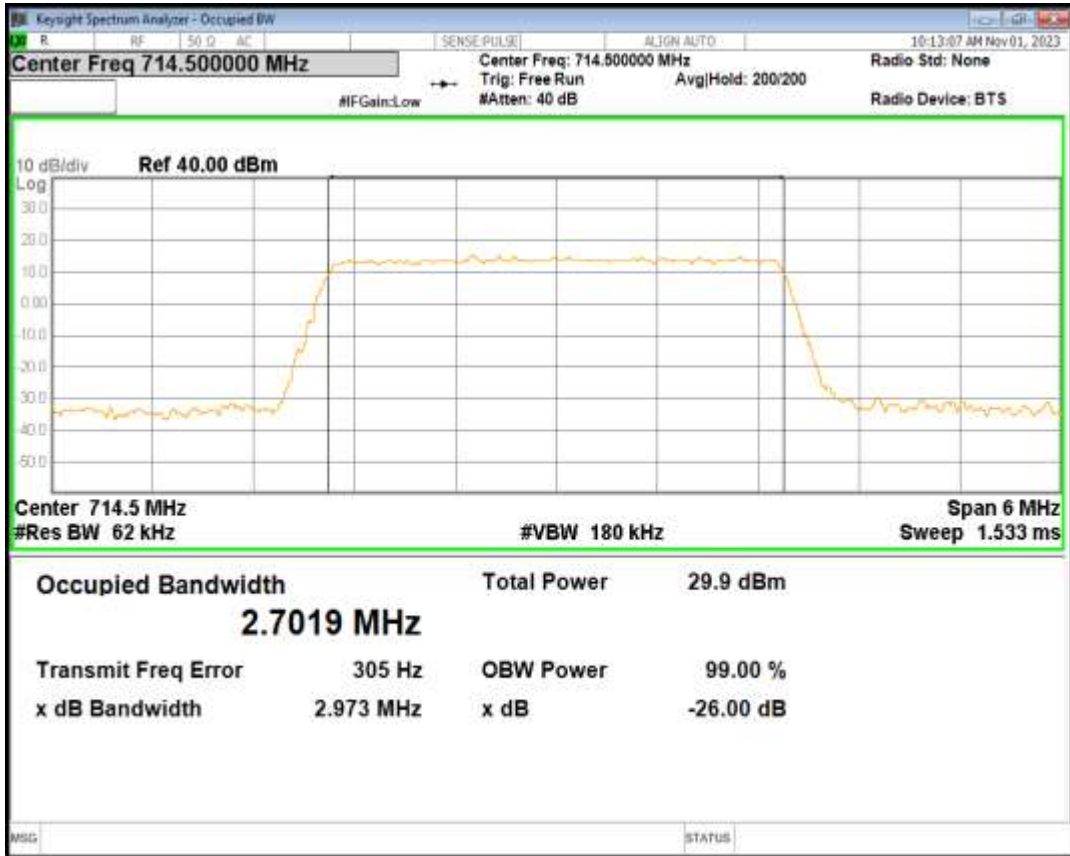

Band12 QPSK BW=3MHz Channel=23165 RB Size=15 Position=#0