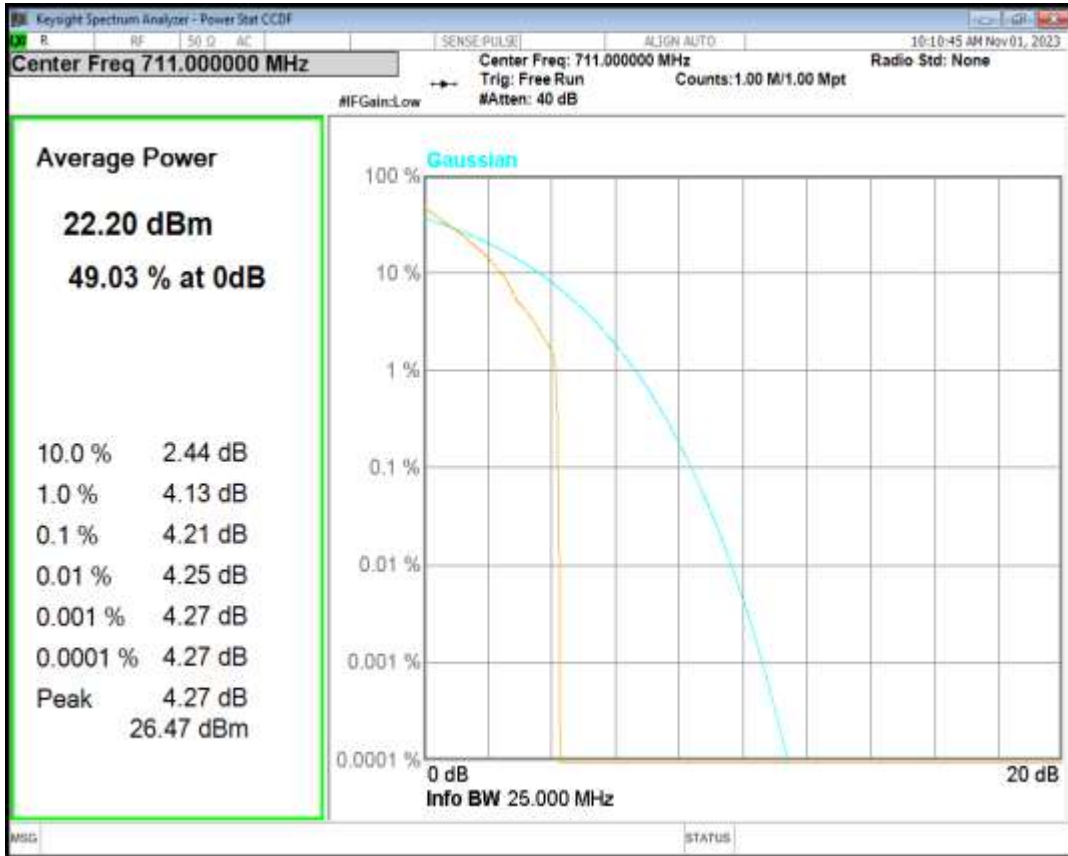

Band12 QPSK BW=10MHz Channel=23130 RB Size=1 Position=#0