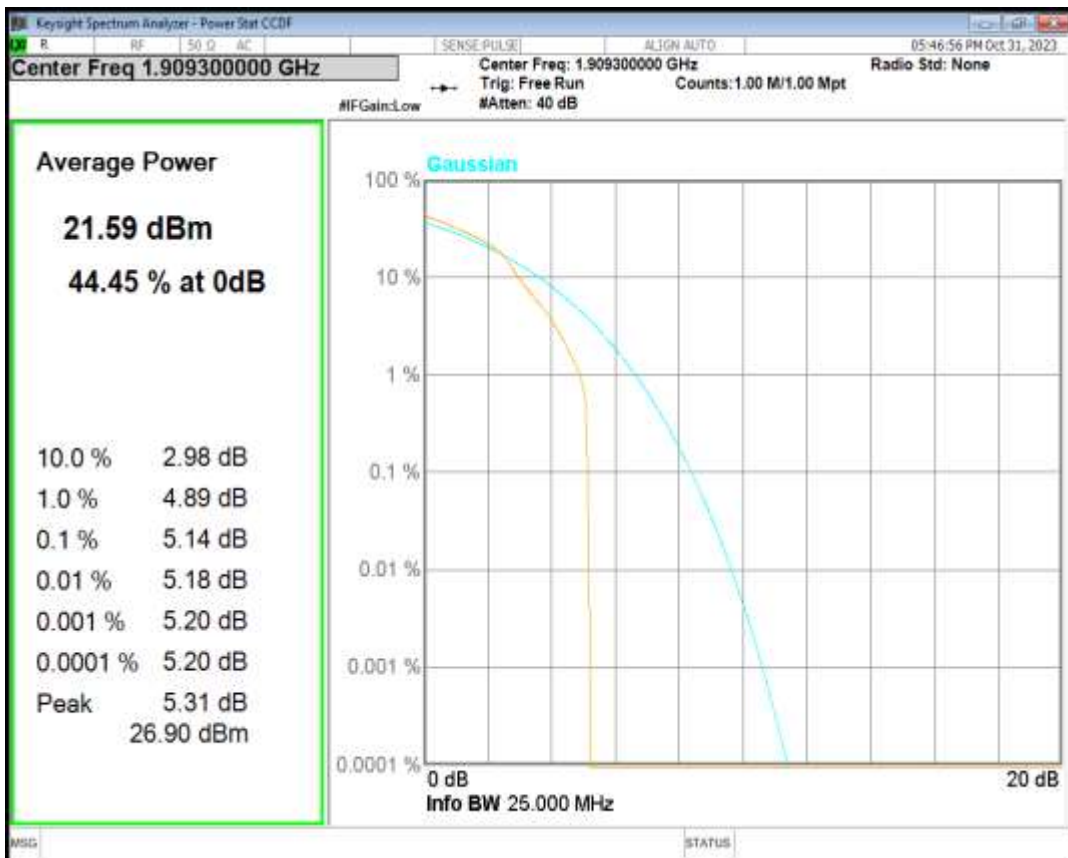

Band12 QPSK BW=5MHz Channel=23155 RB Size=1 Position=#0

Band2 16QAM BW=1.4MHz Channel=18607 RB Size=1 Position=#0

Band2 16QAM BW=1.4MHz Channel=18900 RB Size=1 Position=#0

Band2 16QAM BW=1.4MHz Channel=19193 RB Size=1 Position=#0