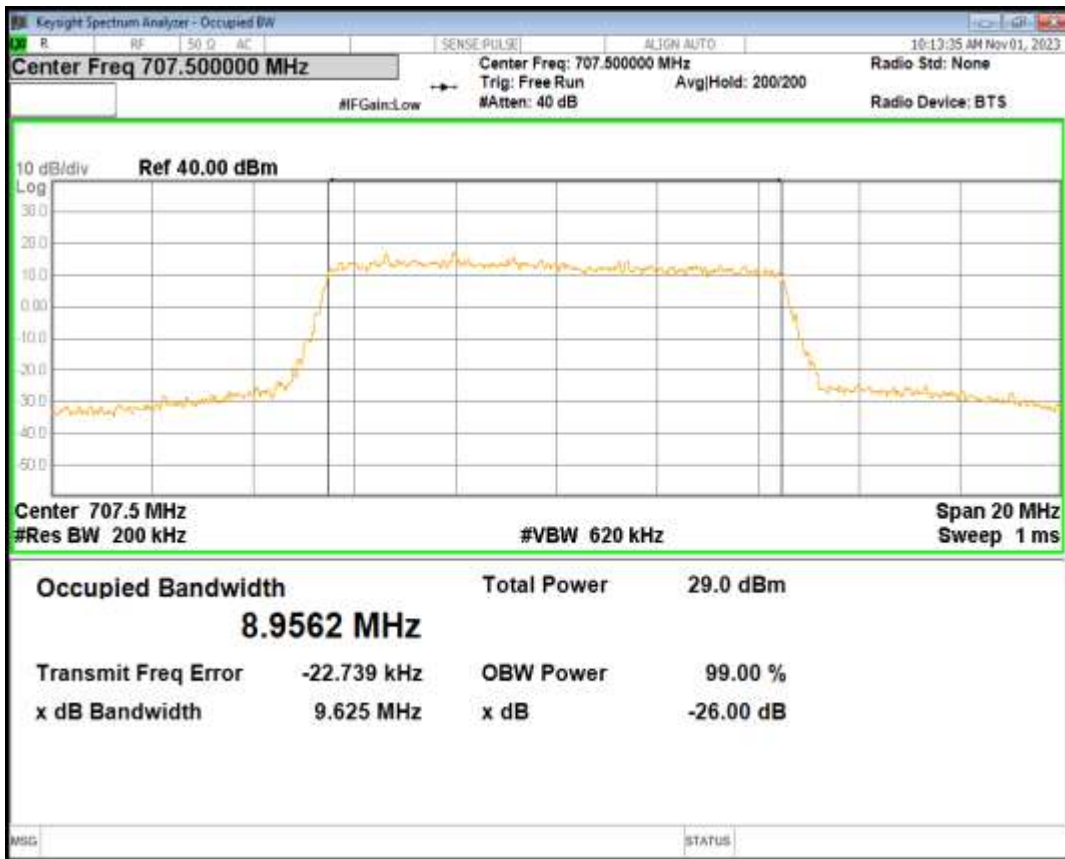

Band12 QPSK BW=10MHz Channel=23095 RB Size=50 Position=#0