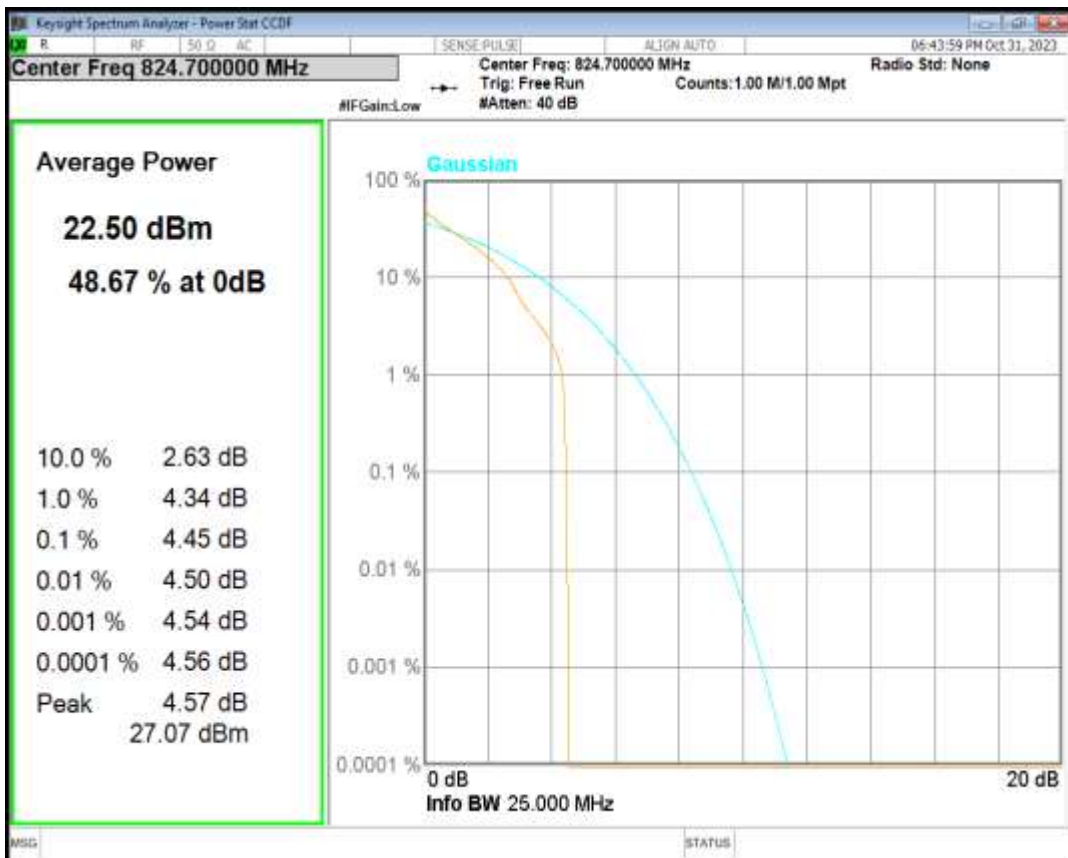

Band5 QPSK BW=1.4MHz Channel=20407 RB Size=1 Position=#0