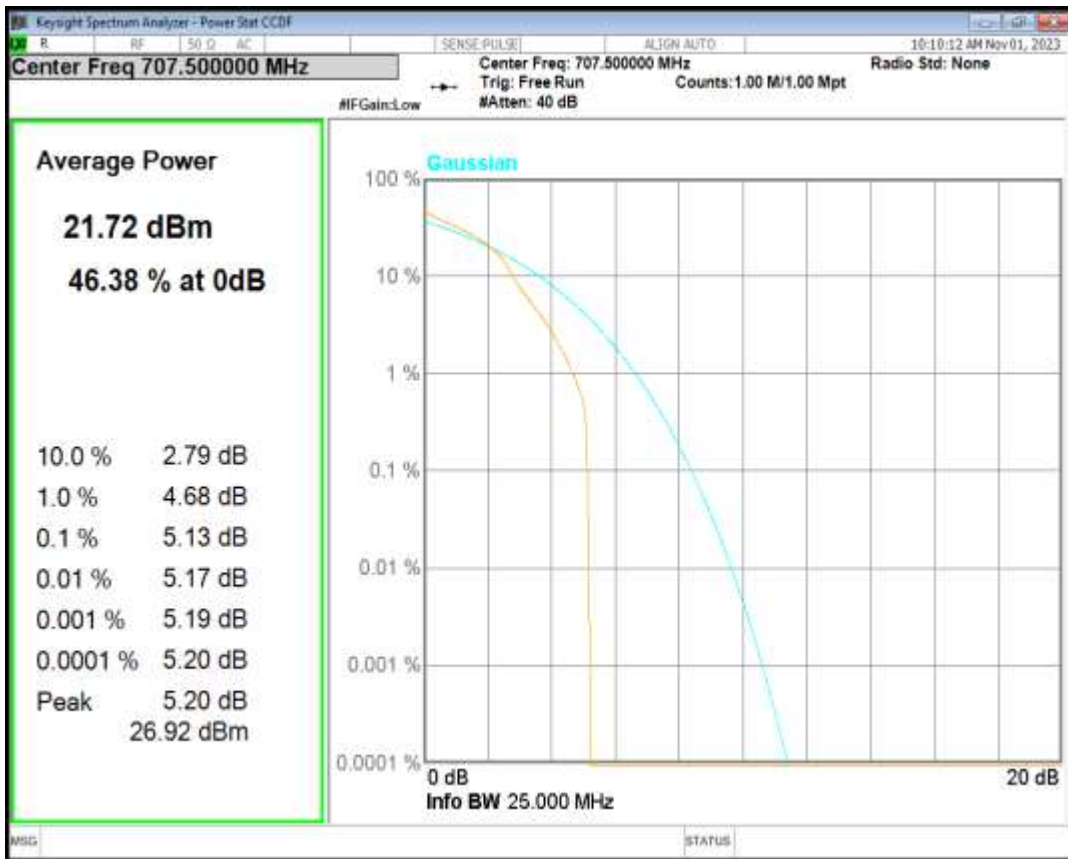

Band12 16QAM BW=3MHz Channel=23095 RB Size=1 Position=#0