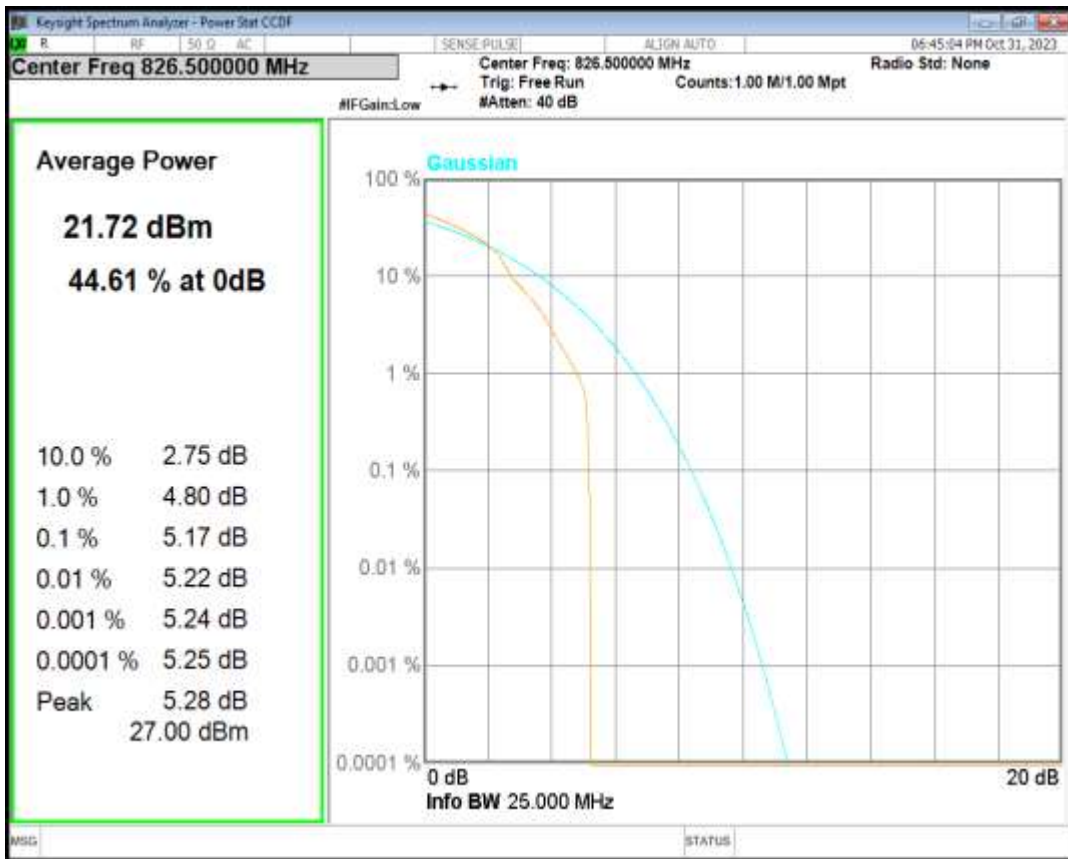

Band5 16QAM BW=5MHz Channel=20425 RB Size=1 Position=#0