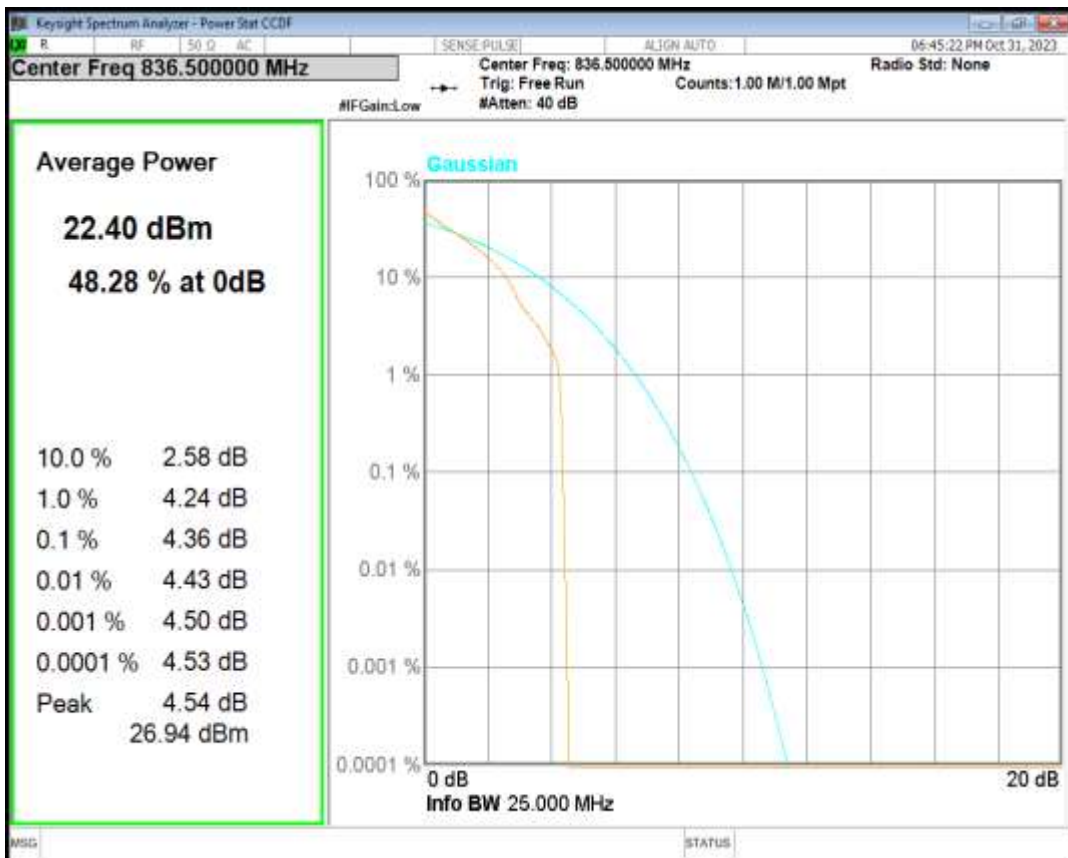

Band5 QPSK BW=10MHz Channel=20525 RB Size=1 Position=#0