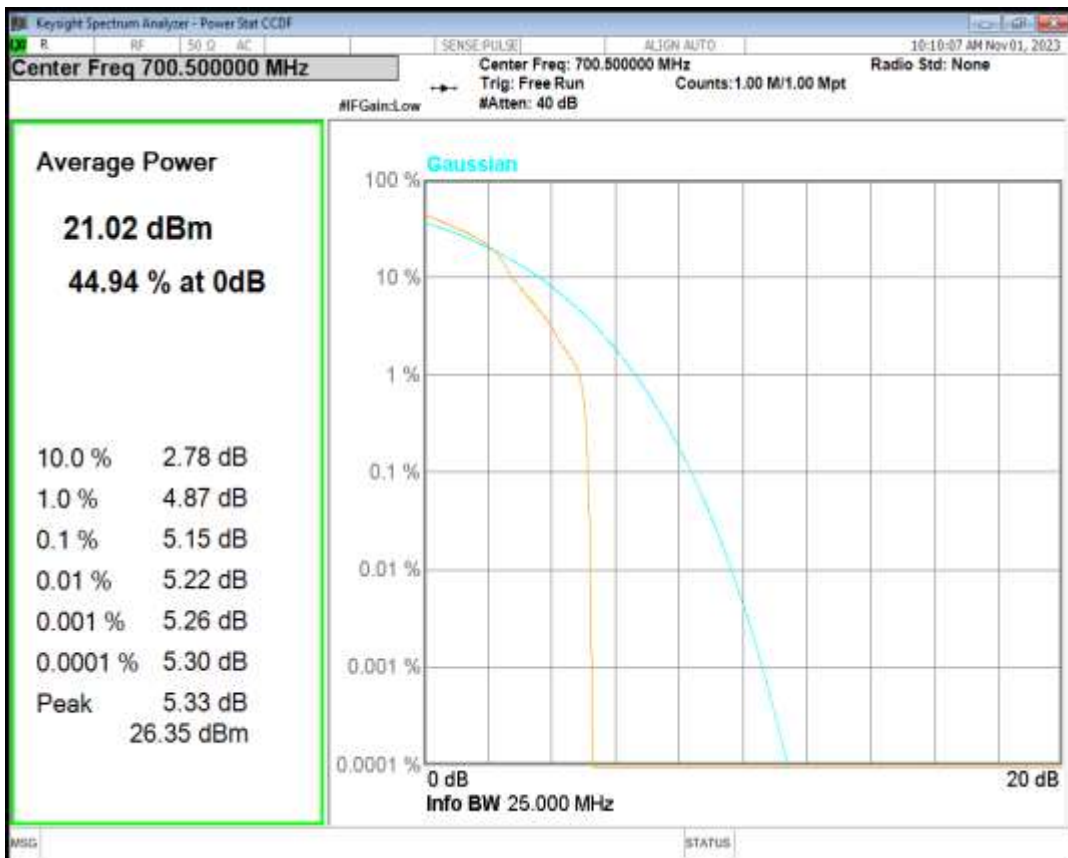

Band12 16QAM BW=1.4MHz Channel=23017 RB Size=1 Position=#0

Band12 16QAM BW=1.4MHz Channel=23095 RB Size=1 Position=#0

Band12 16QAM BW=1.4MHz Channel=23173 RB Size=1 Position=#0

Band12 16QAM BW=3MHz Channel=23025 RB Size=1 Position=#0