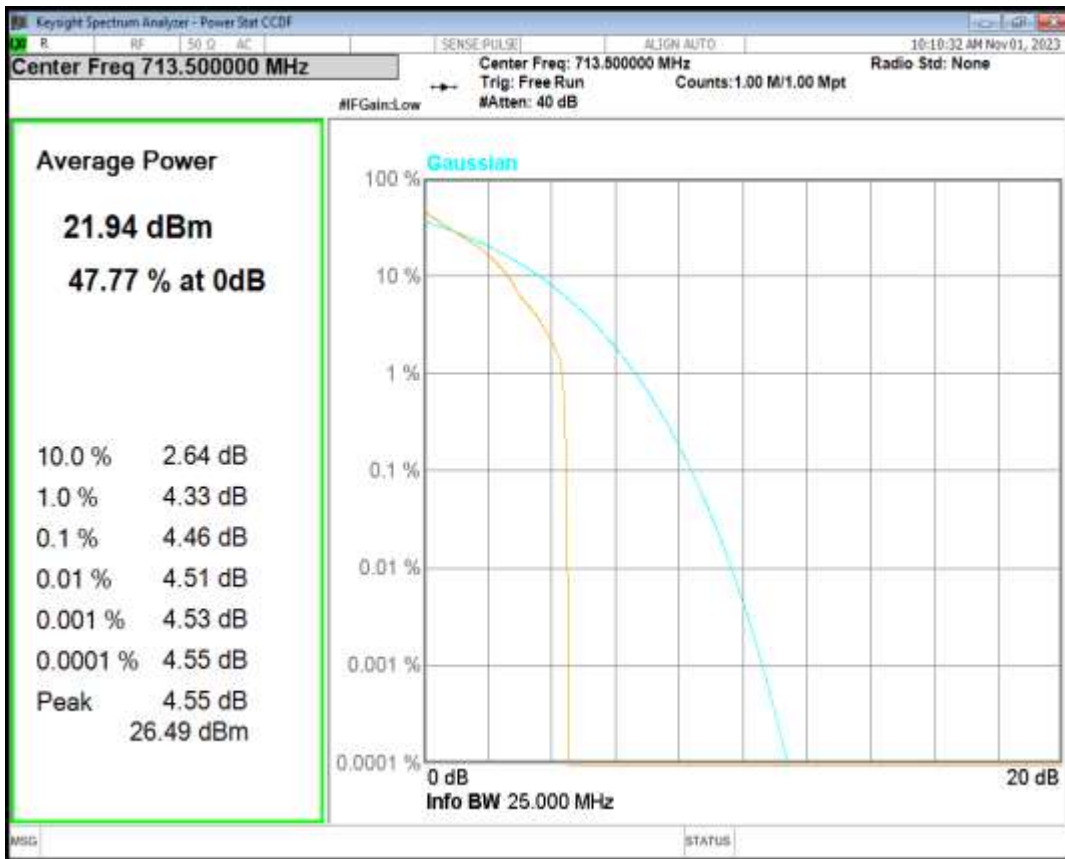

Band12 QPSK BW=5MHz Channel=23155 RB Size=1 Position=#0