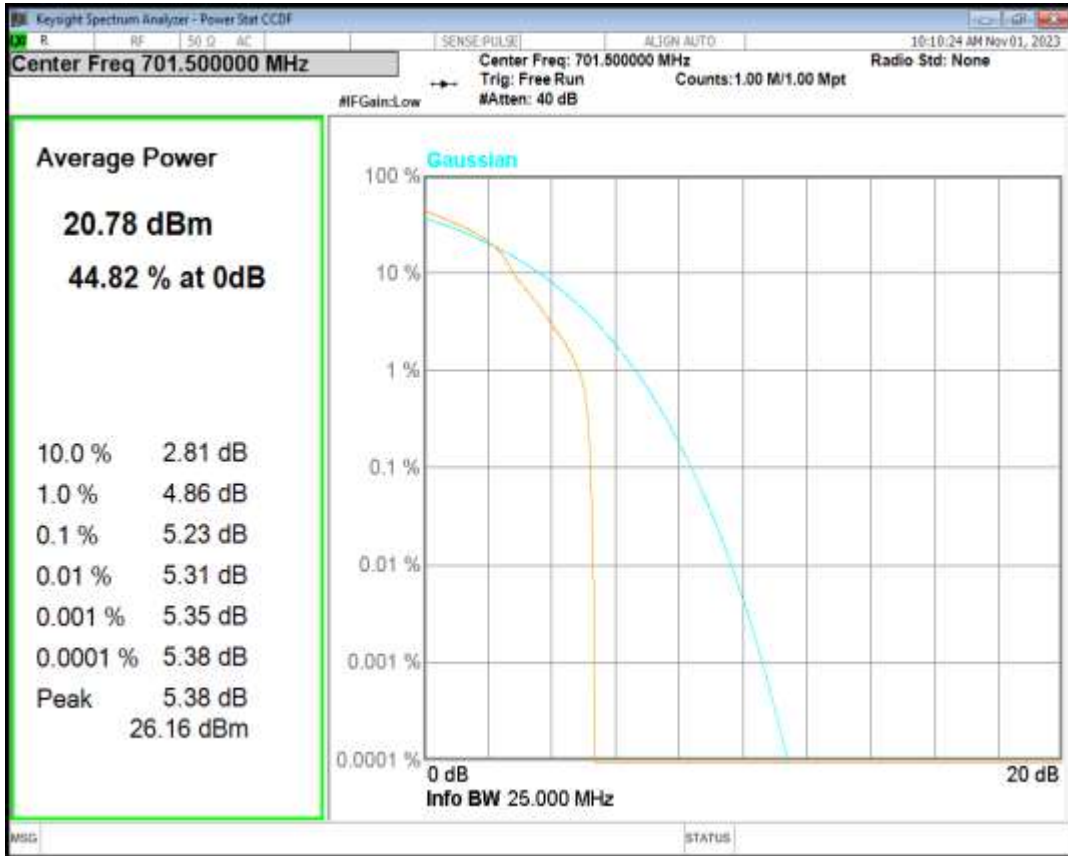

Band12 16QAM BW=5MHz Channel=23035 RB Size=1 Position=#0