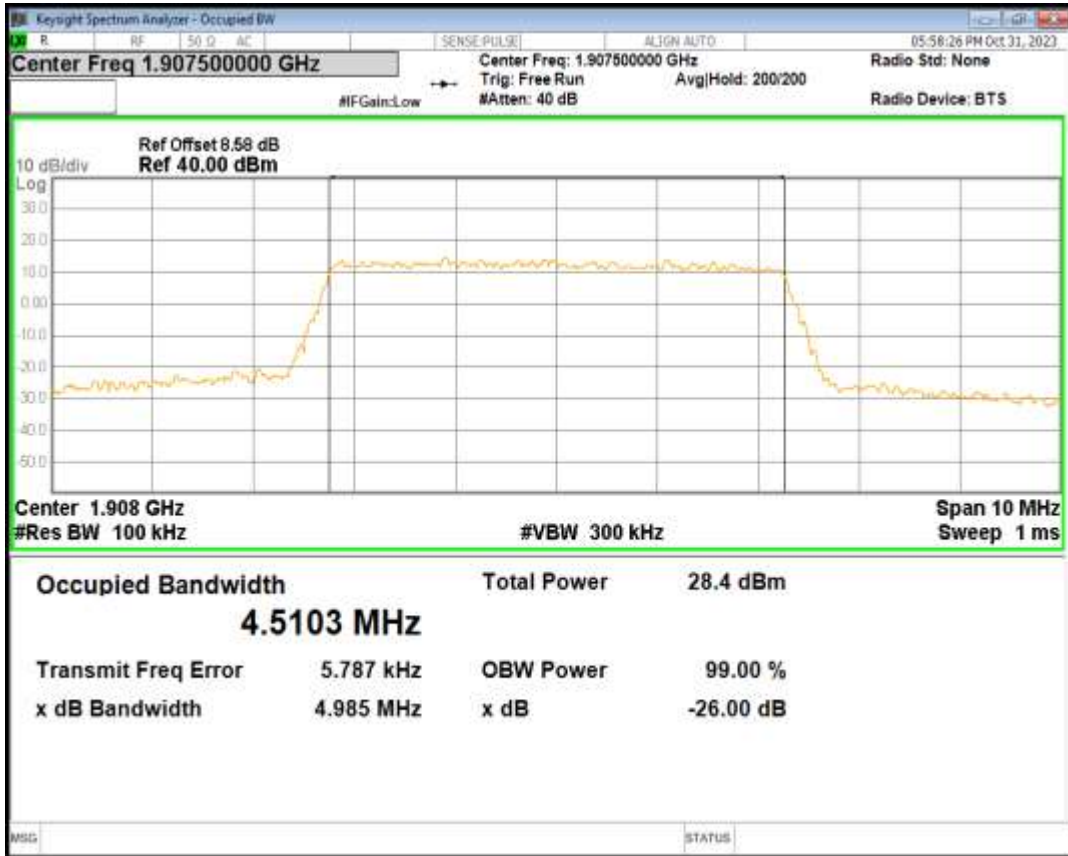

Band2 16QAM BW=5MHz Channel=19175 RB Size=25 Position=#0