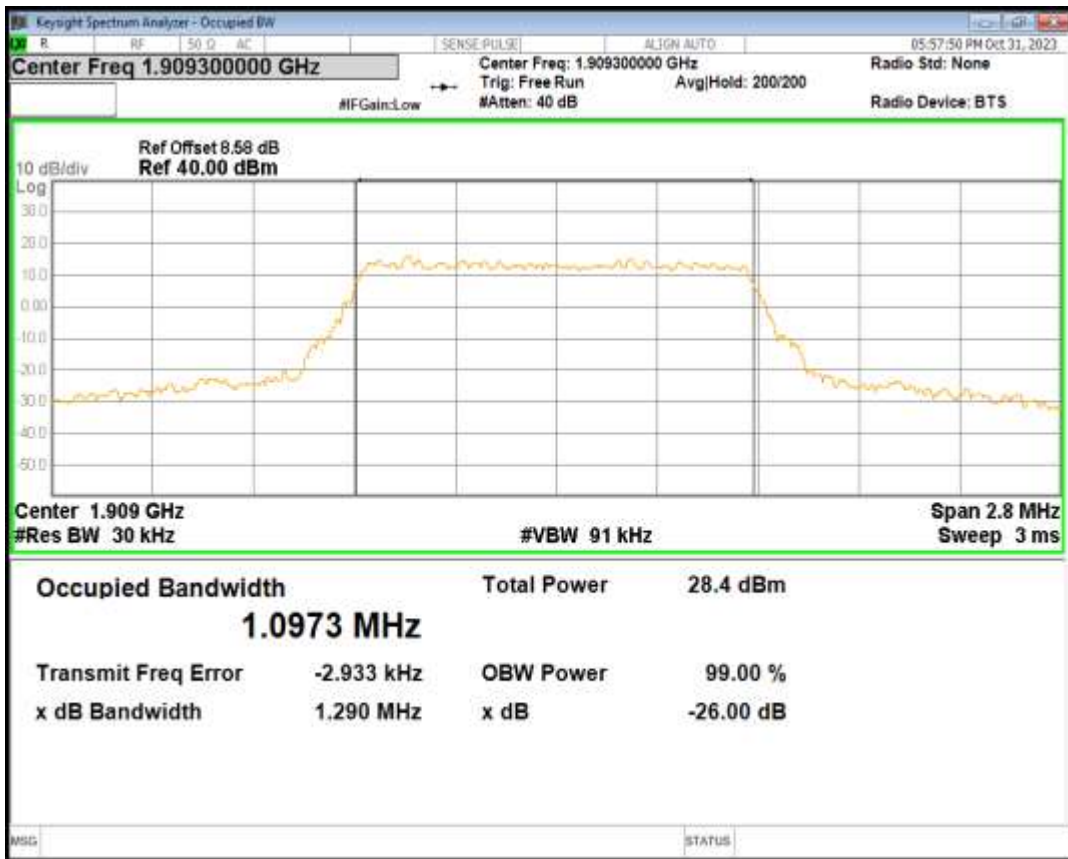

Band2 16QAM BW=1.4MHz Channel=19193 RB Size=6 Position=#0