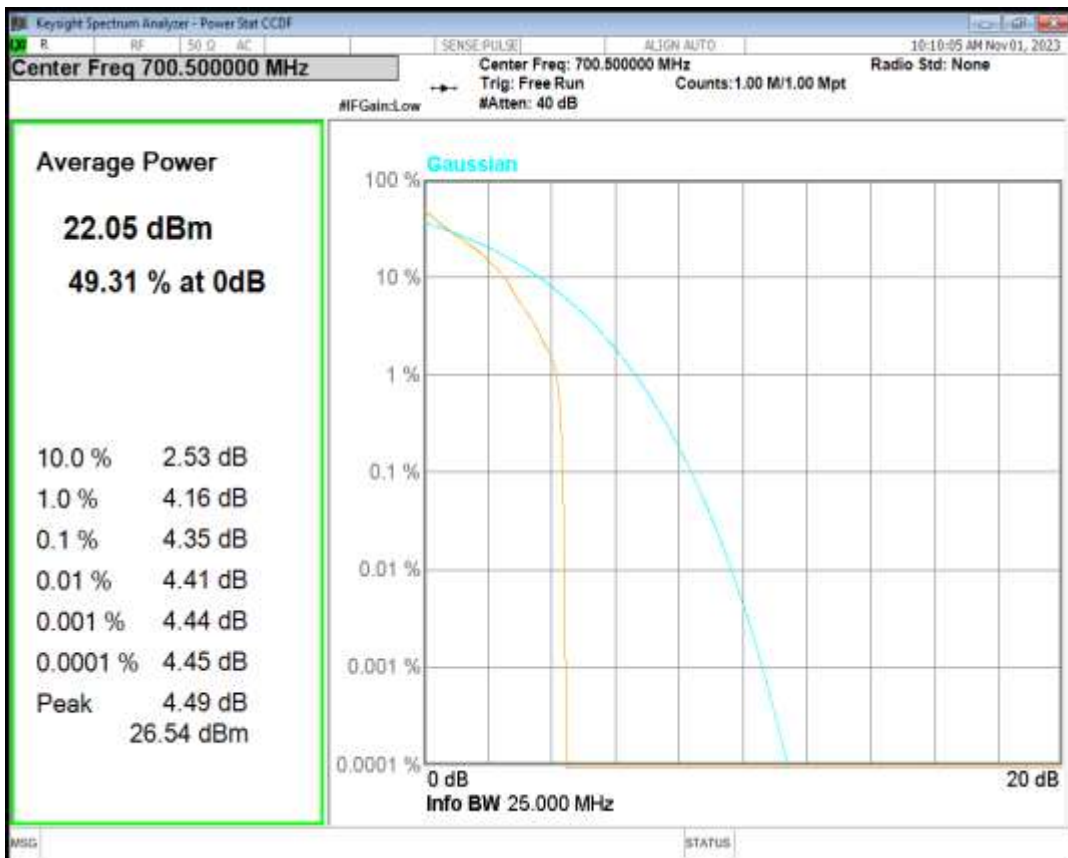

Band12 QPSK BW=10MHz Channel=23060 RB Size=1 Position=#0

Band12 QPSK BW=10MHz Channel=23095 RB Size=1 Position=#0

Band12 QPSK BW=10MHz Channel=23130 RB Size=1 Position=#0

Band12 QPSK BW=3MHz Channel=23025 RB Size=1 Position=#0