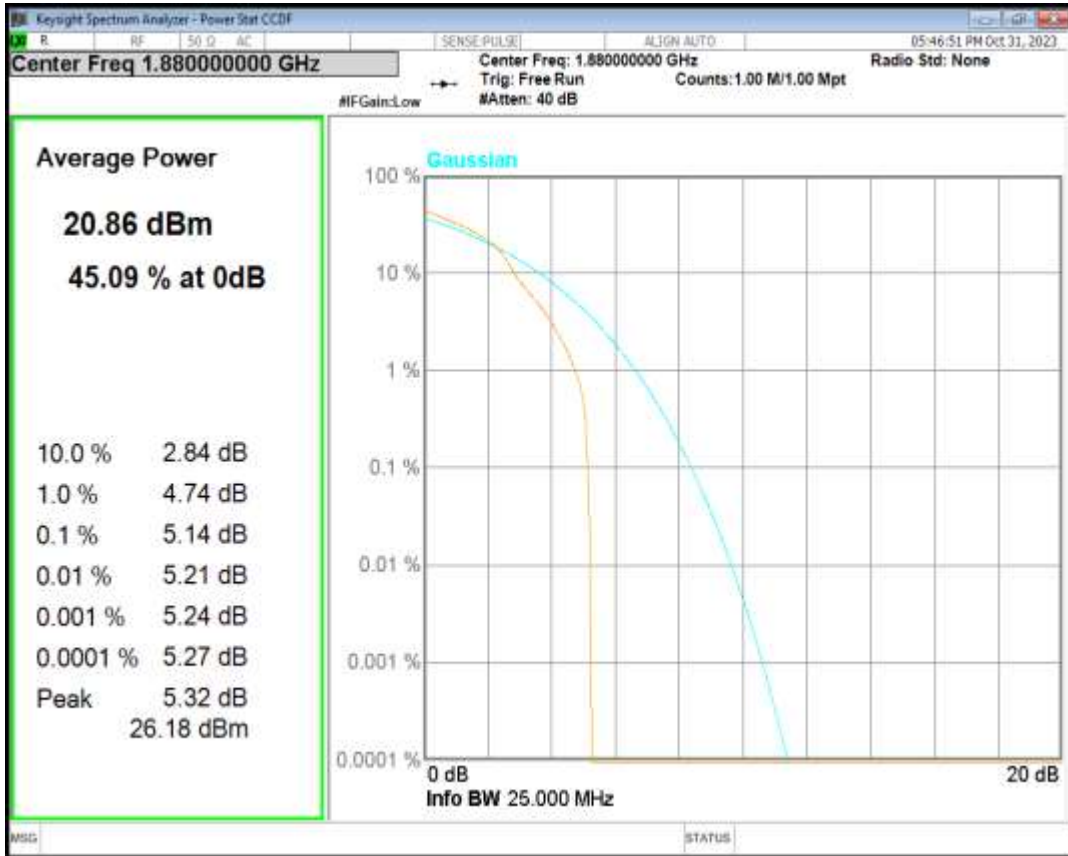

Band2 16QAM BW=1.4MHz Channel=18900 RB Size=1 Position=#0