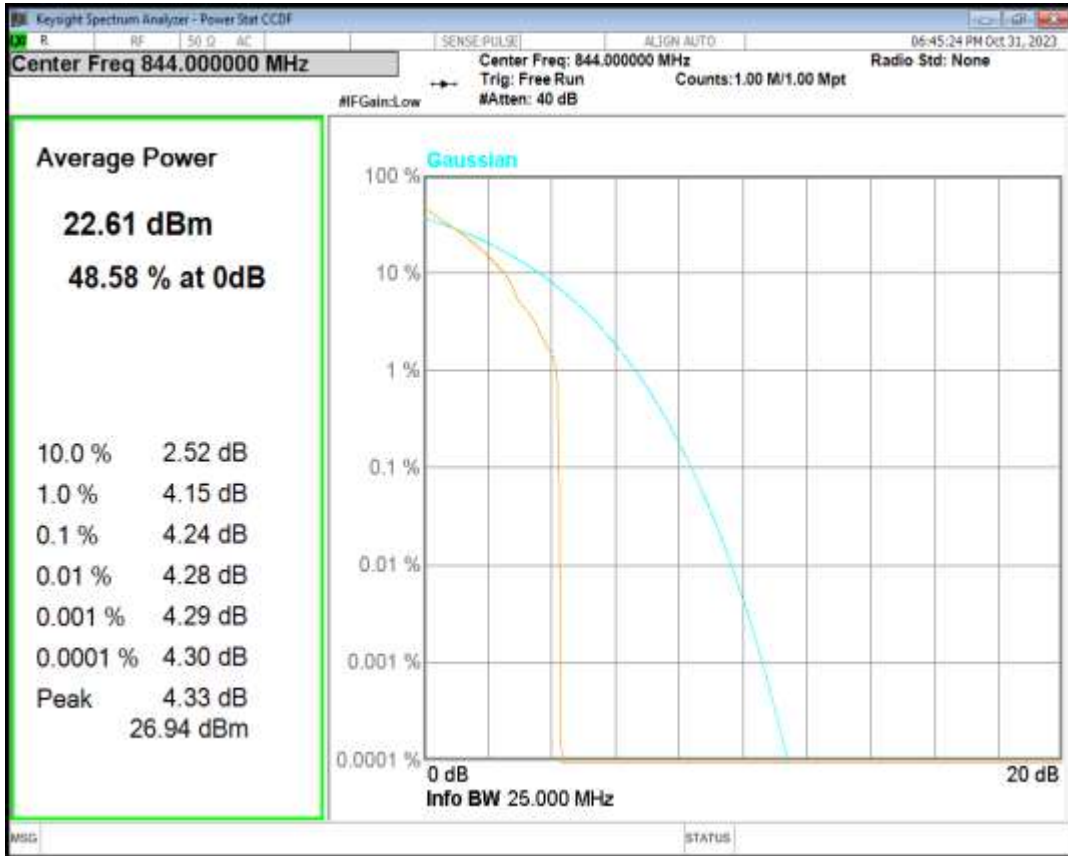

Band5 QPSK BW=10MHz Channel=20600 RB Size=1 Position=#0