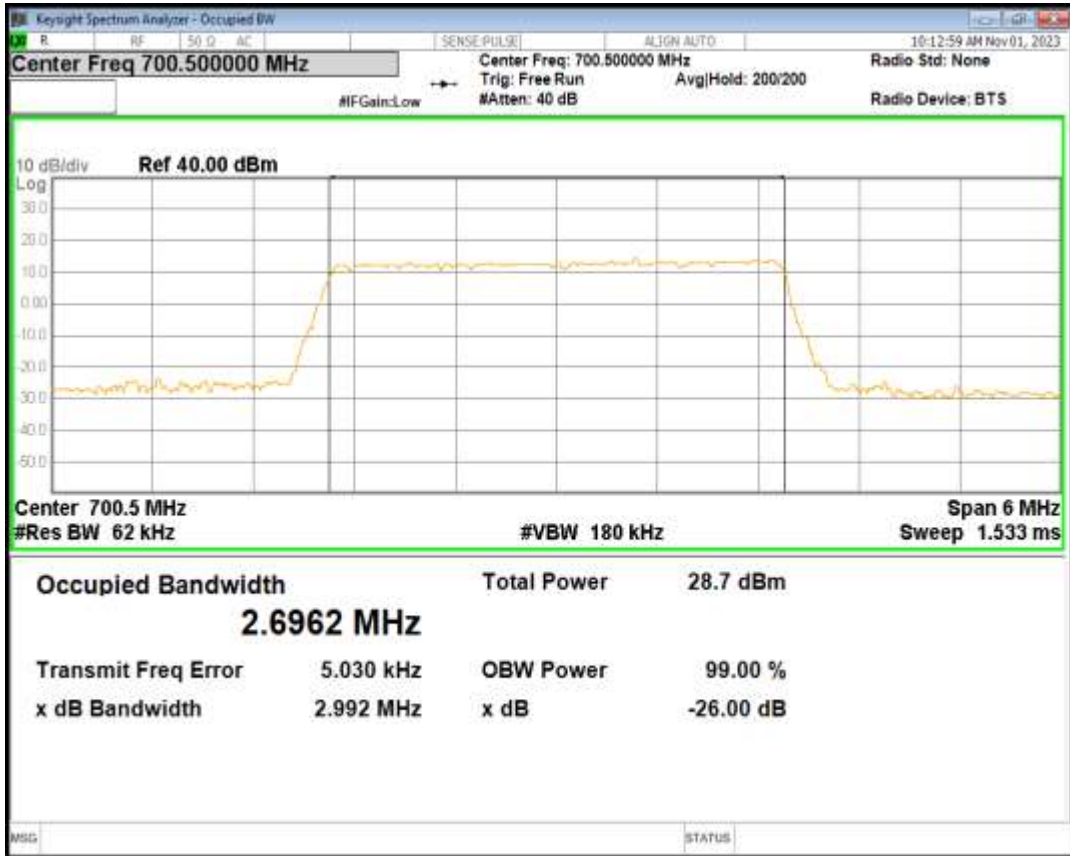

Band12 16QAM BW=3MHz Channel=23025 RB Size=15 Position=#0