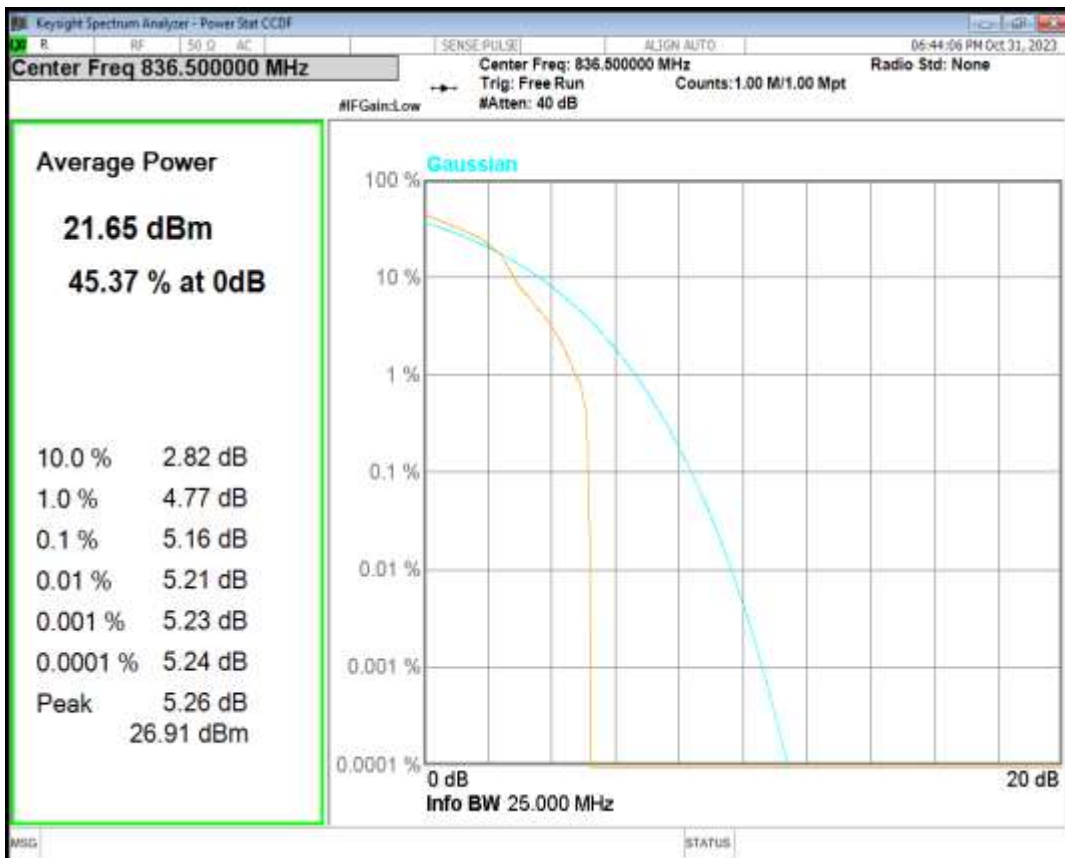

Band5 16QAM BW=1.4MHz Channel=20525 RB Size=1 Position=#0