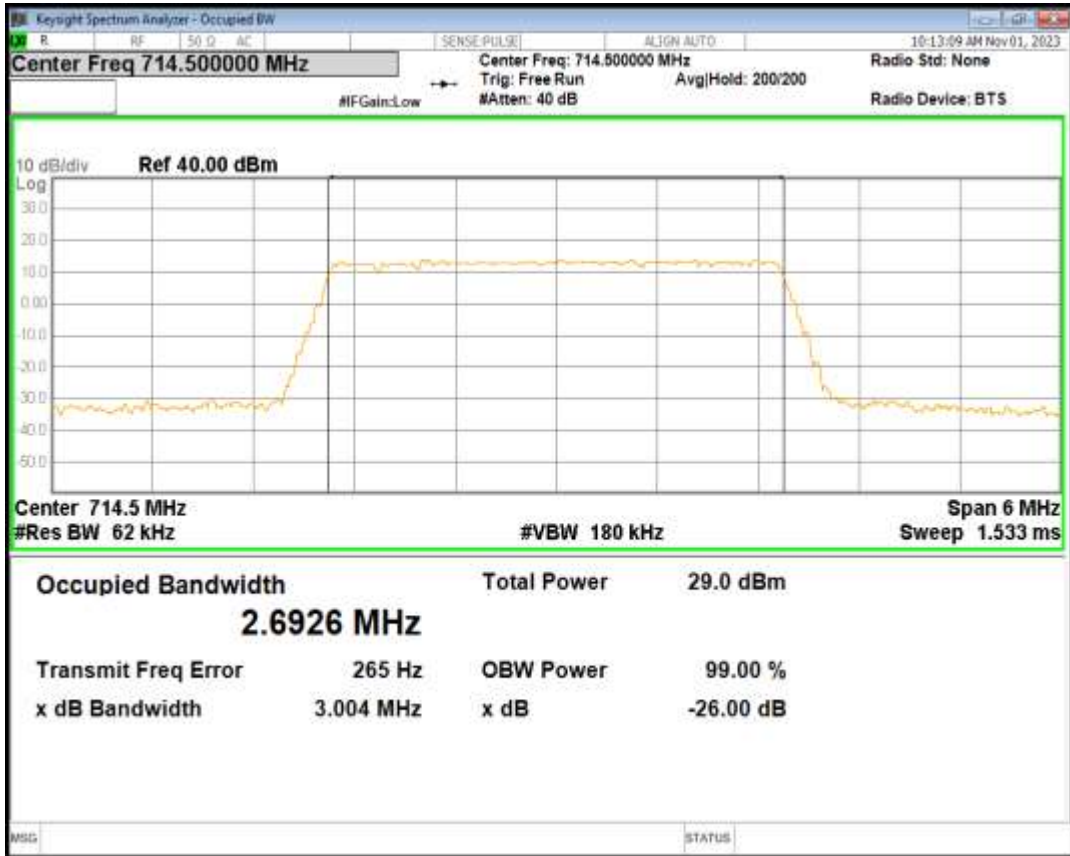

Band12 16QAM BW=3MHz Channel=23165 RB Size=15 Position=#0