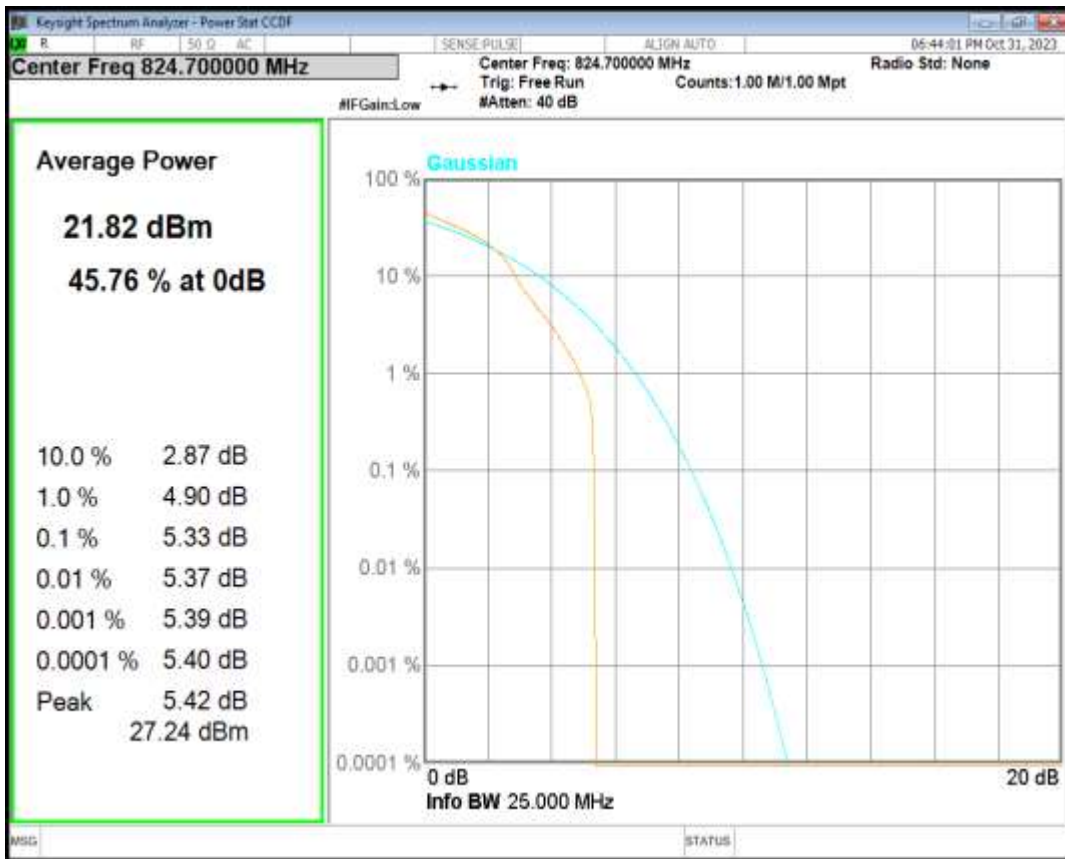

Band5 16QAM BW=1.4MHz Channel=20407 RB Size=1 Position=#0