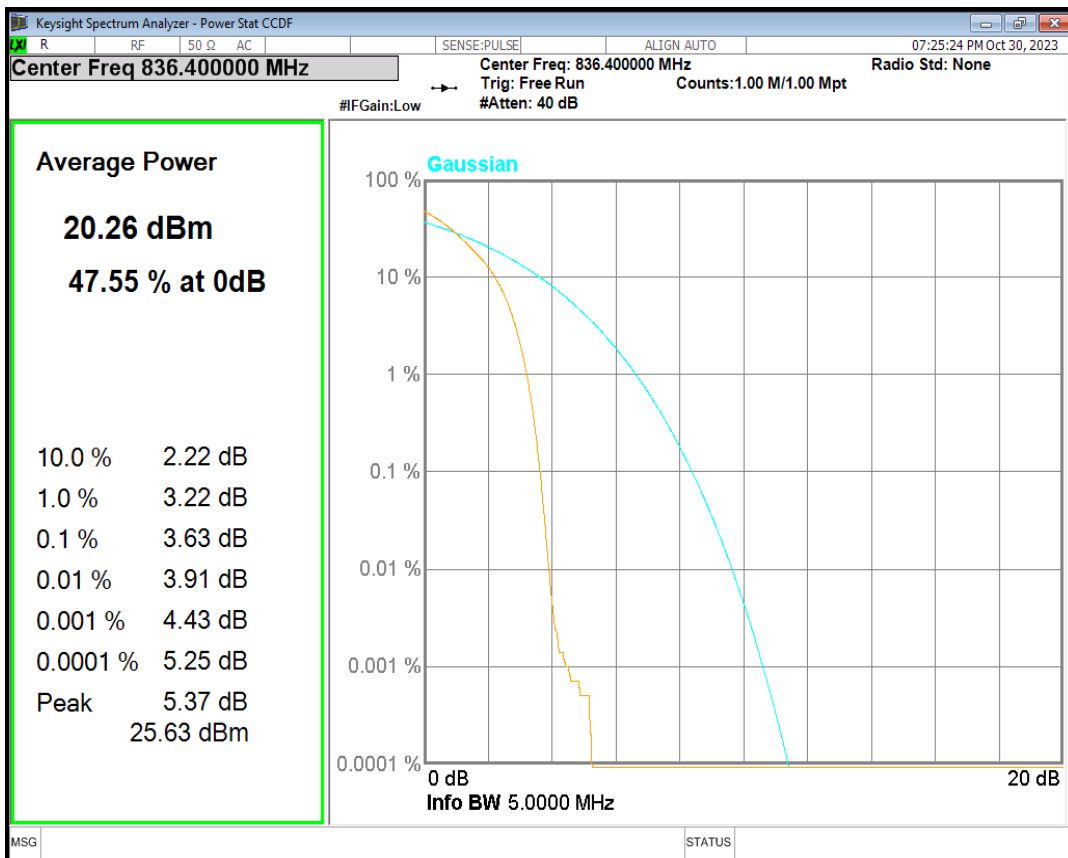

WCDMA Band2 Channel=9400

WCDMA Band2 Channel=9538

HSDPA Band5 Subtest1 Channel=4132

HSDPA Band5 Subtest1 Channel=4182

HSDPA Band5 Subtest1 Channel=4233

HSUPA Band5 Subtest1 Channel=4132

HSUPA Band5 Subtest1 Channel=4182