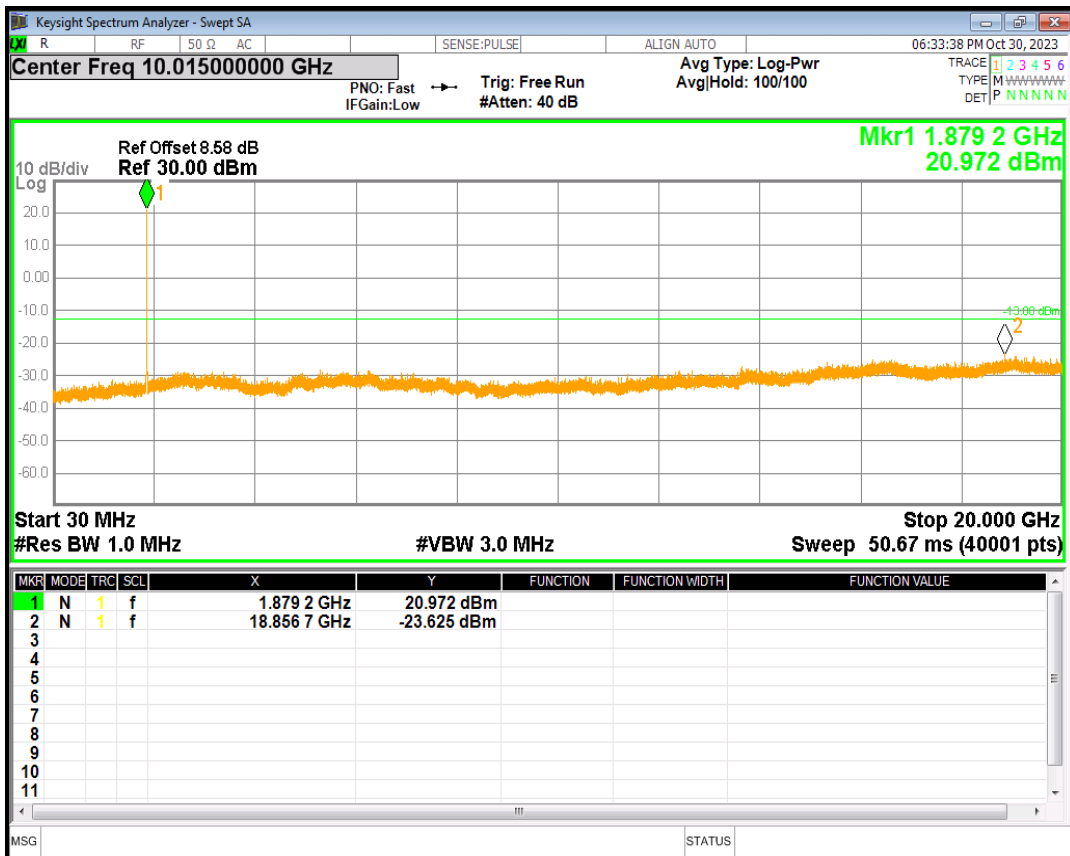

HSDPA Band5 Subtest1 Channel=4233

HSUPA Band5 Subtest1 Channel=4132

HSUPA Band5 Subtest1 Channel=4233

WCDMA Band5 Channel=4132

WCDMA Band5 Channel=4233

06 Out-of-band emissions

Band	Channel	Frequency (MHz)	Spur Freq (MHz)	Spur Level (dBm)	Limit (dBm)	Verdict
HSDPA Band2 Subtest1	9262	1852.4	18812.78	-24.26	-13	PASS
HSDPA Band2 Subtest1	9400	1880	18856.72	-23.62	-13	PASS
HSDPA Band2 Subtest1	9538	1907.6	16632.56	-24.08	-13	PASS
HSUPA Band2 Subtest1	9262	1852.4	19004.00	-23.69	-13	PASS
HSUPA Band2 Subtest1	9400	1880	19162.76	-23.80	-13	PASS
HSUPA Band2 Subtest1	9538	1907.6	18984.03	-24.30	-13	PASS
WCDMA Band2	9262	1852.4	18941.09	-23.33	-13	PASS
WCDMA Band2	9400	1880	18967.05	-23.84	-13	PASS
WCDMA Band2	9538	1907.6	19019.47	-24.17	-13	PASS
HSDPA Band5 Subtest1	4132	826.4	6257.76	-29.43	-13	PASS
HSDPA Band5 Subtest1	4182	836.4	5865.69	-29.59	-13	PASS
HSDPA Band5 Subtest1	4233	846.6	5846.75	-29.38	-13	PASS
HSUPA Band5 Subtest1	4132	826.4	5974.86	-28.65	-13	PASS
HSUPA Band5 Subtest1	4182	836.4	6219.13	-29.36	-13	PASS
HSUPA Band5 Subtest1	4233	846.6	5821.32	-29.21	-13	PASS
WCDMA Band5	4132	826.4	5779.20	-29.20	-13	PASS
WCDMA Band5	4182	836.4	5910.80	-29.07	-13	PASS
WCDMA Band5	4233	846.6	2807.89	-29.61	-13	PASS

HSDPA Band2 Subtest1 Channel=9262

HSDPA Band2 Subtest1 Channel=9400

HSDPA Band2 Subtest1 Channel=9538

HSUPA Band2 Subtest1 Channel=9262

HSUPA Band2 Subtest1 Channel=9400

HSUPA Band2 Subtest1 Channel=9538

WCDMA Band2 Channel=9262