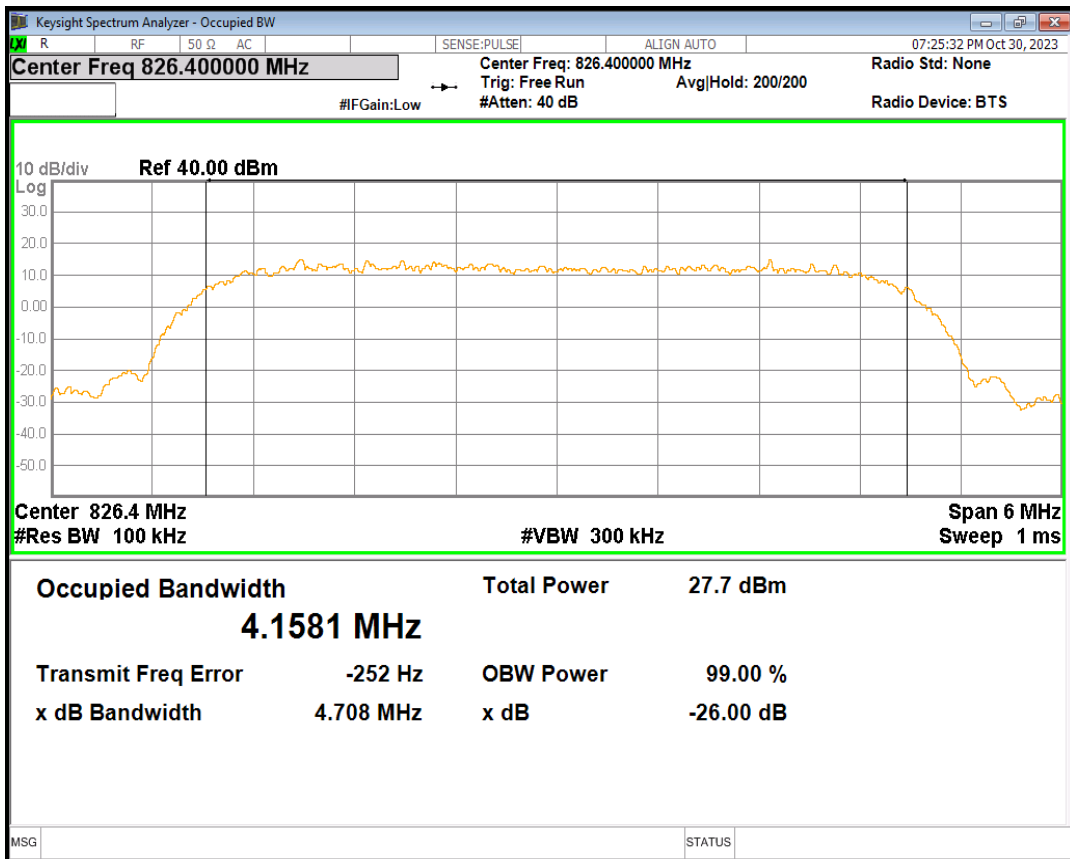

WCDMA Band2 Channel=9400

WCDMA Band2 Channel=9538

HSDPA Band5 Subtest1 Channel=4132

HSDPA Band5 Subtest1 Channel=4182

HSDPA Band5 Subtest1 Channel=4233

HSUPA Band5 Subtest1 Channel=4132

HSUPA Band5 Subtest1 Channel=4182