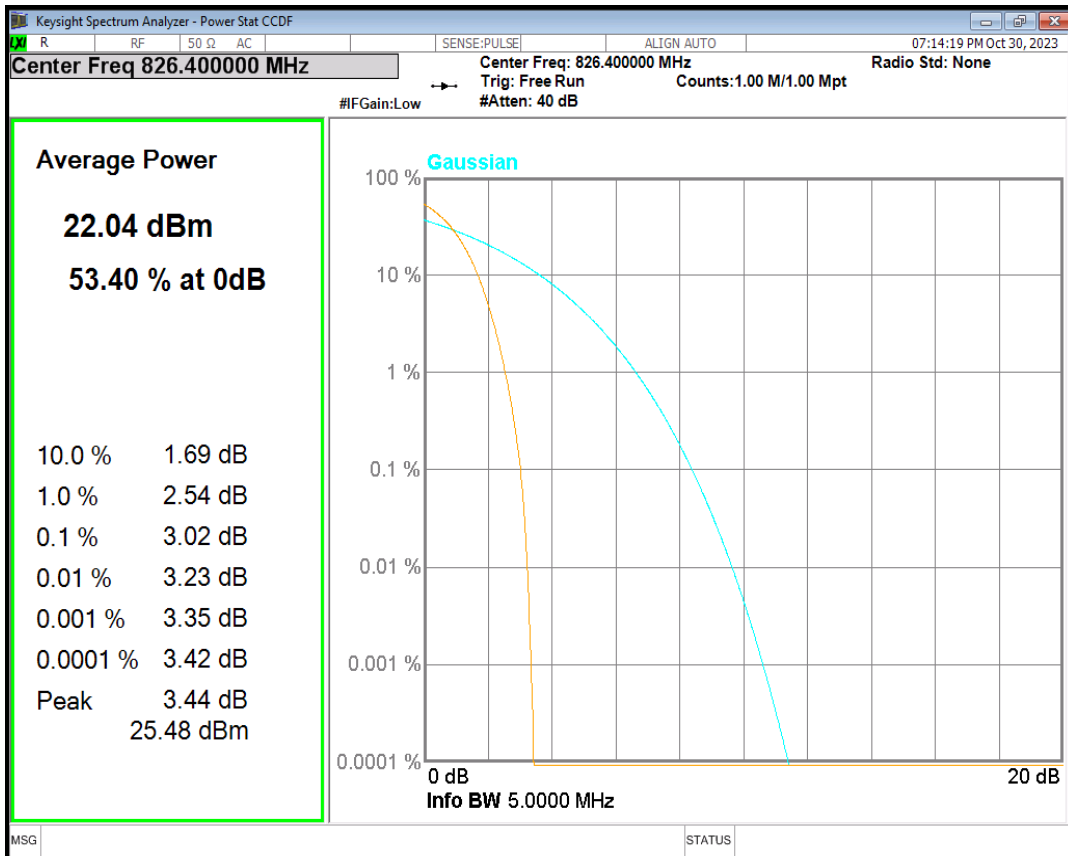

WCDMA Band5 Channel=4182