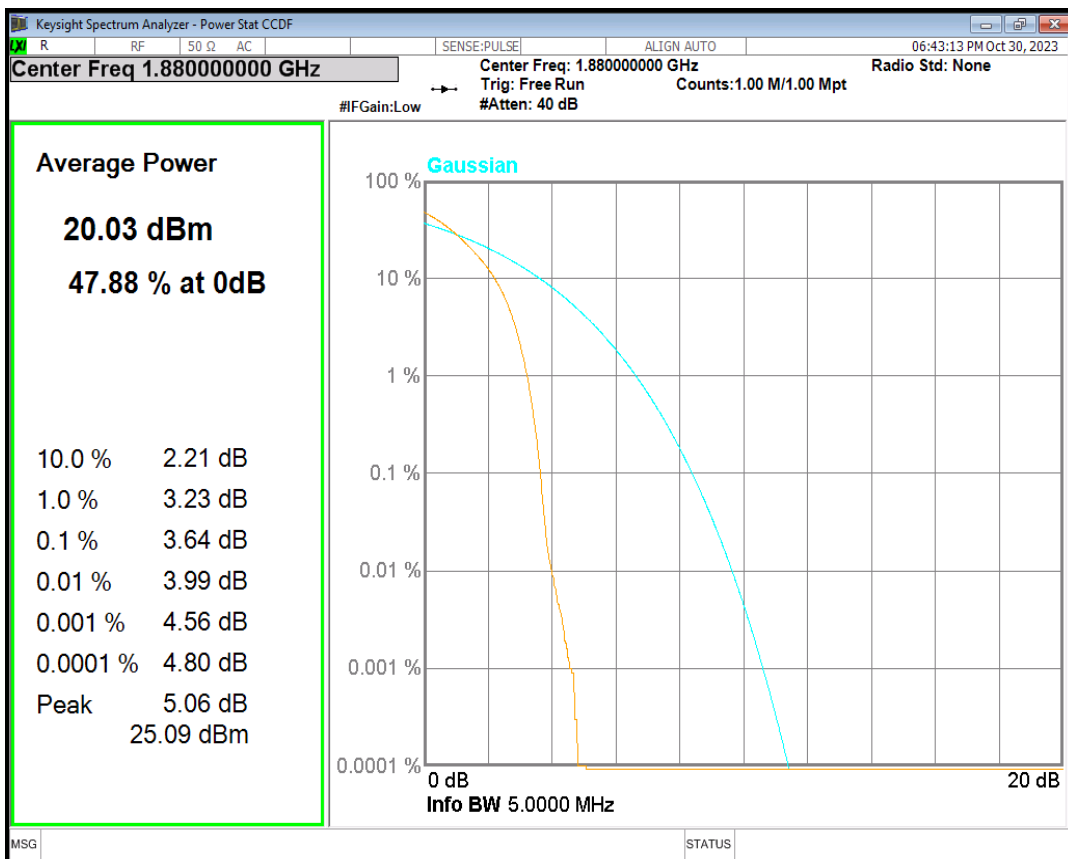

HSDPA Band2 Subtest1 Channel=9262

HSDPA Band2 Subtest1 Channel=9400

HSDPA Band2 Subtest1 Channel=9538

HSUPA Band2 Subtest1 Channel=9262

HSUPA Band2 Subtest1 Channel=9400

HSUPA Band2 Subtest1 Channel=9538

WCDMA Band2 Channel=9262