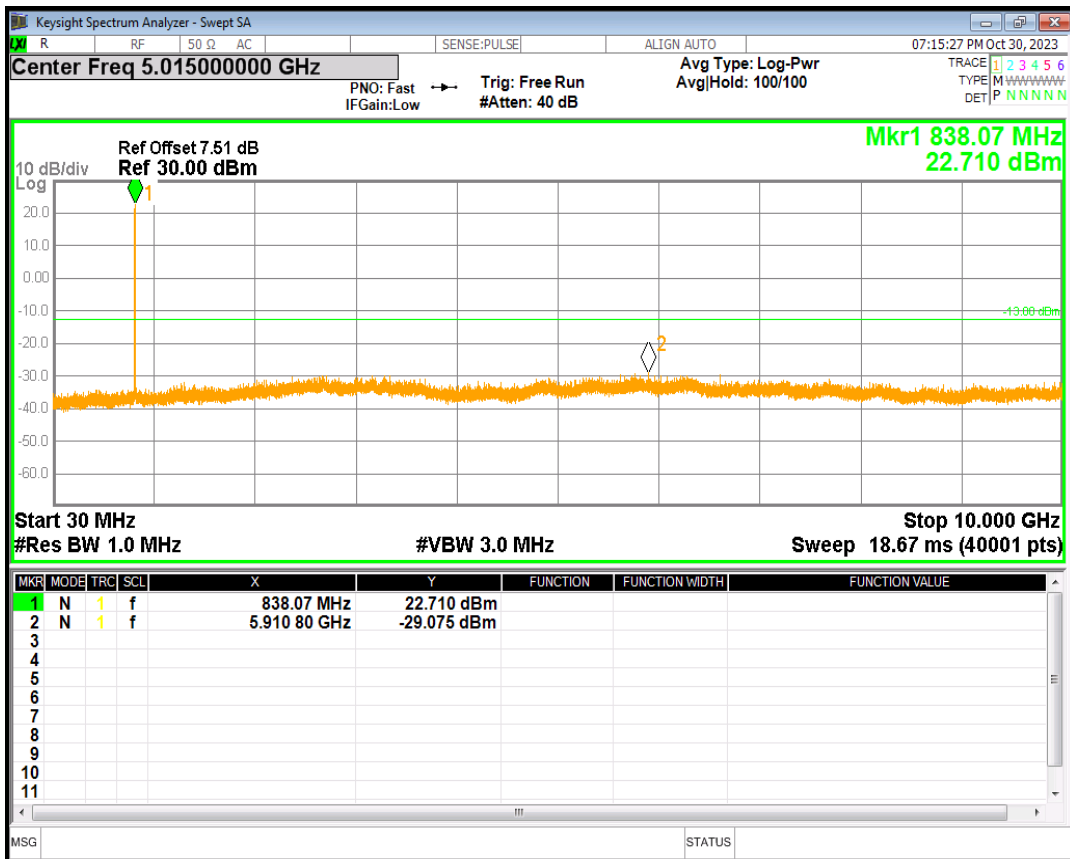

WCDMA Band5 Channel=4233