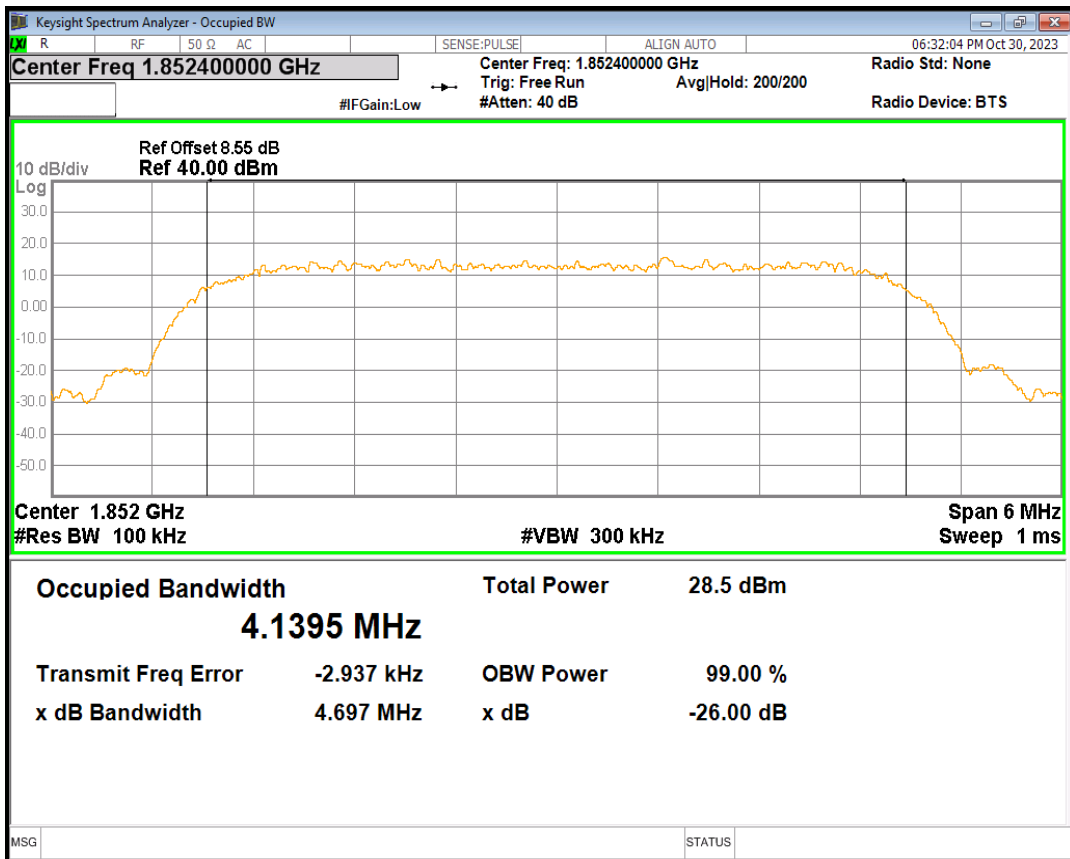

HSDPA Band2 Subtest1 Channel=9262

HSDPA Band2 Subtest1 Channel=9400