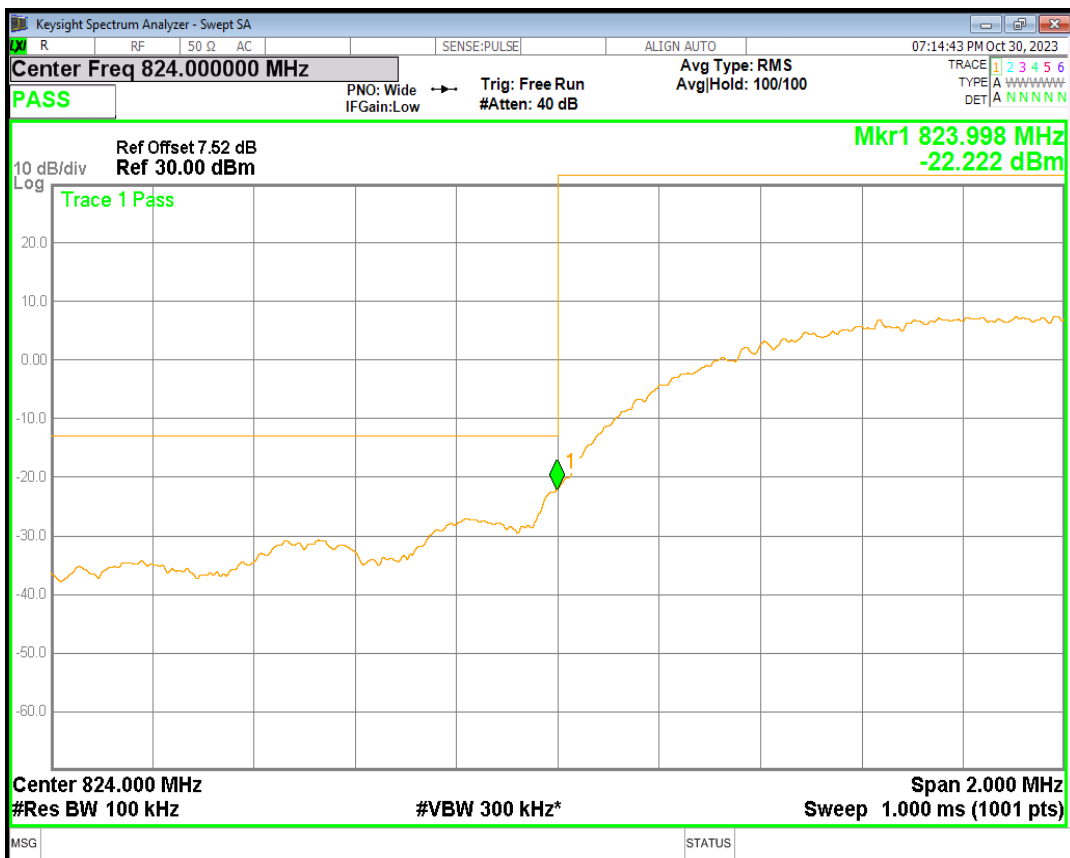

HSDPA Band5 Subtest1 Channel=4233

HSUPA Band5 Subtest1 Channel=4132

HSUPA Band5 Subtest1 Channel=4233

WCDMA Band5 Channel=4132

WCDMA Band5 Channel=4233

06 Out-of-band emissions

Band	Channel	Frequency (MHz)	Spur Freq (MHz)	Spur Level (dBm)	Limit (dBm)	Verdict
HSDPA Band2 Subtest1	9262	1852.4	18812.78	-24.26	-13	PASS
HSDPA Band2 Subtest1	9400	1880	18856.72	-23.62	-13	PASS
HSDPA Band2 Subtest1	9538	1907.6	16632.56	-24.08	-13	PASS
HSUPA Band2 Subtest1	9262	1852.4	19004.00	-23.69	-13	PASS
HSUPA Band2 Subtest1	9400	1880	19162.76	-23.80	-13	PASS
HSUPA Band2 Subtest1	9538	1907.6	18984.03	-24.30	-13	PASS
WCDMA Band2	9262	1852.4	18941.09	-23.33	-13	PASS
WCDMA Band2	9400	1880	18967.05	-23.84	-13	PASS
WCDMA Band2	9538	1907.6	19019.47	-24.17	-13	PASS
HSDPA Band5 Subtest1	4132	826.4	6257.76	-29.43	-13	PASS
HSDPA Band5 Subtest1	4182	836.4	5865.69	-29.59	-13	PASS
HSDPA Band5 Subtest1	4233	846.6	5846.75	-29.38	-13	PASS
HSUPA Band5 Subtest1	4132	826.4	5974.86	-28.65	-13	PASS
HSUPA Band5 Subtest1	4182	836.4	6219.13	-29.36	-13	PASS
HSUPA Band5 Subtest1	4233	846.6	5821.32	-29.21	-13	PASS
WCDMA Band5	4132	826.4	5779.20	-29.20	-13	PASS
WCDMA Band5	4182	836.4	5910.80	-29.07	-13	PASS
WCDMA Band5	4233	846.6	2807.89	-29.61	-13	PASS

HSDPA Band2 Subtest1 Channel=9262

HSDPA Band2 Subtest1 Channel=9400

HSDPA Band2 Subtest1 Channel=9538

HSUPA Band2 Subtest1 Channel=9262

HSUPA Band2 Subtest1 Channel=9400

HSUPA Band2 Subtest1 Channel=9538

WCDMA Band2 Channel=9262