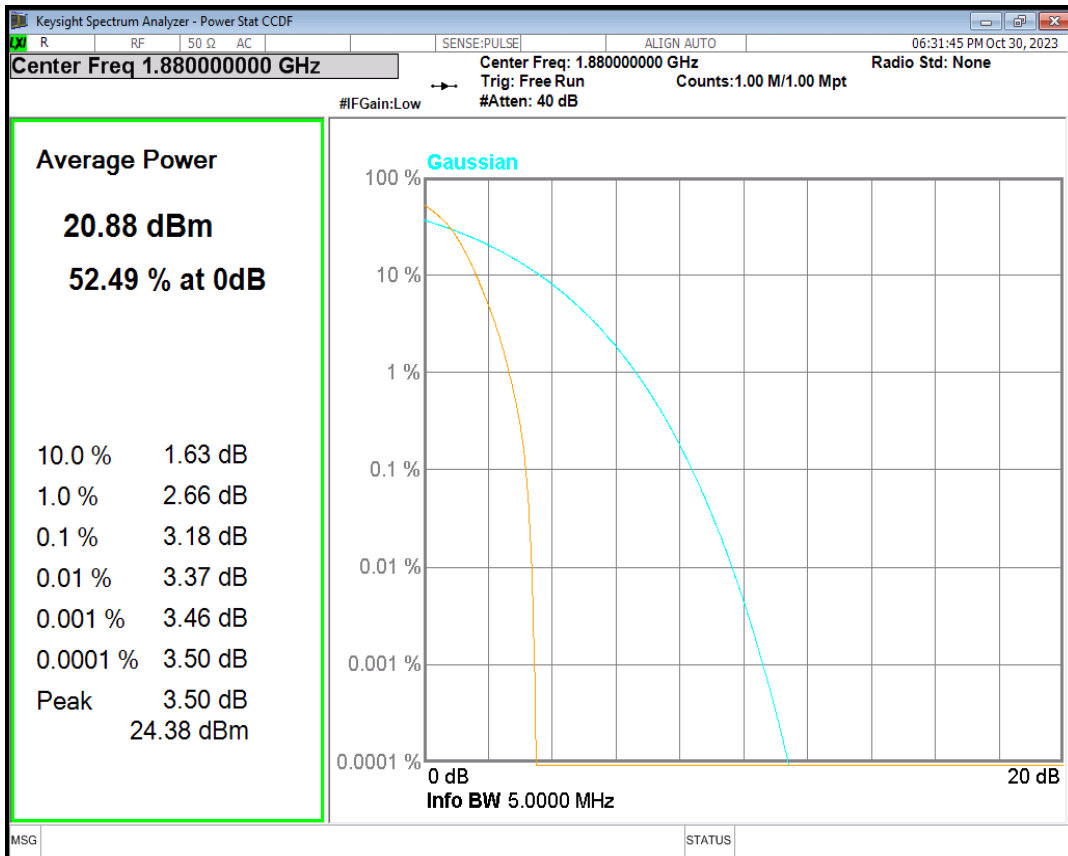

HSDPA Band2 Subtest1 Channel=9400