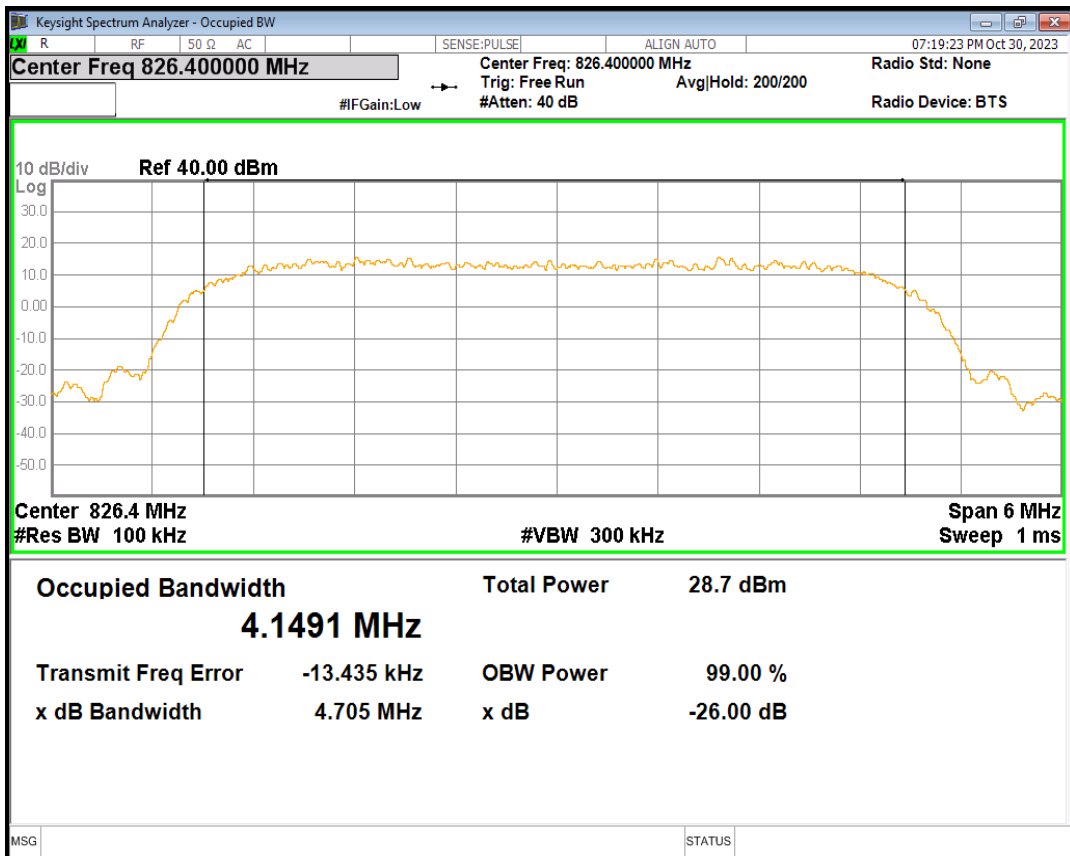

HSDPA Band5 Subtest1 Channel=4182