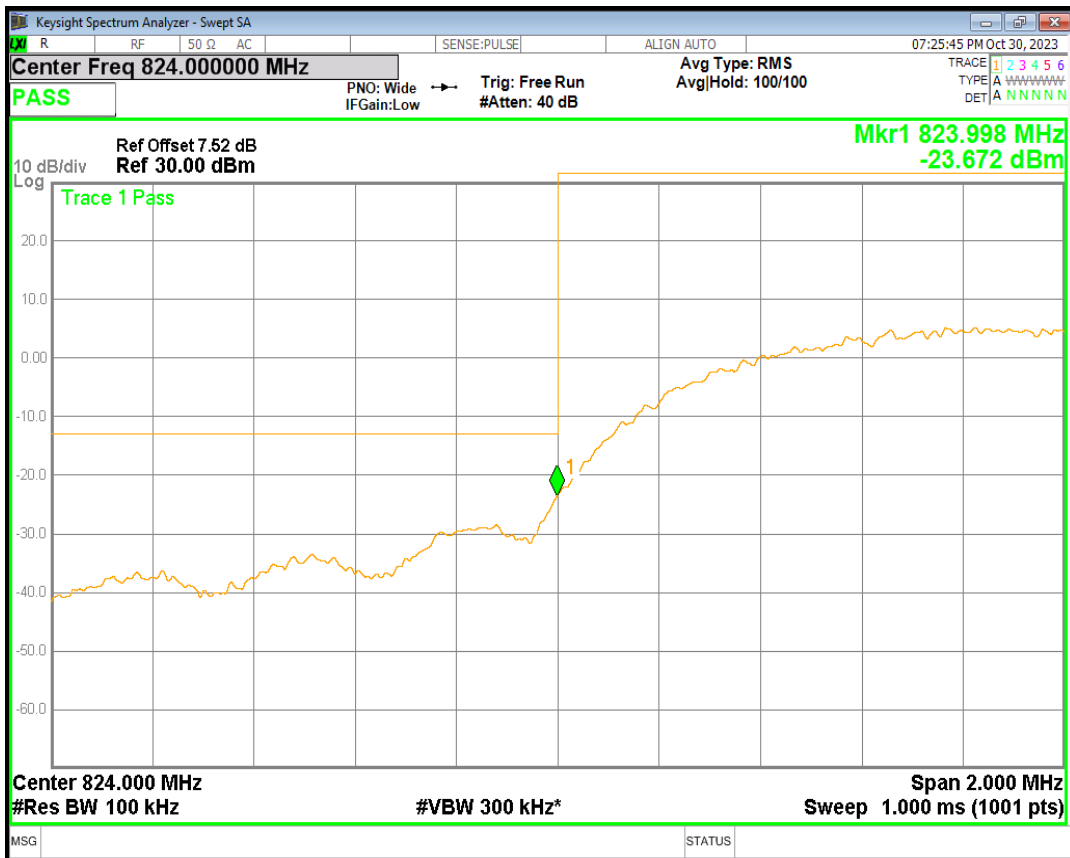

HSDPA Band2 Subtest1 Channel=9262

HSDPA Band2 Subtest1 Channel=9538

HSUPA Band2 Subtest1 Channel=9262

HSUPA Band2 Subtest1 Channel=9538

WCDMA Band2 Channel=9262

WCDMA Band2 Channel=9538

HSDPA Band5 Subtest1 Channel=4132

HSDPA Band5 Subtest1 Channel=4233

HSUPA Band5 Subtest1 Channel=4132

HSUPA Band5 Subtest1 Channel=4233

WCDMA Band5 Channel=4132

WCDMA Band5 Channel=4233

06 Out-of-band emissions

Band	Channel	Frequency (MHz)	Spur Freq (MHz)	Spur Level (dBm)	Limit (dBm)	Verdict
HSDPA Band2 Subtest1	9262	1852.4	18812.78	-24.26	-13	PASS
HSDPA Band2 Subtest1	9400	1880	18856.72	-23.62	-13	PASS
HSDPA Band2 Subtest1	9538	1907.6	16632.56	-24.08	-13	PASS
HSUPA Band2 Subtest1	9262	1852.4	19004.00	-23.69	-13	PASS
HSUPA Band2 Subtest1	9400	1880	19162.76	-23.80	-13	PASS
HSUPA Band2 Subtest1	9538	1907.6	18984.03	-24.30	-13	PASS
WCDMA Band2	9262	1852.4	18941.09	-23.33	-13	PASS
WCDMA Band2	9400	1880	18967.05	-23.84	-13	PASS
WCDMA Band2	9538	1907.6	19019.47	-24.17	-13	PASS
HSDPA Band5 Subtest1	4132	826.4	6257.76	-29.43	-13	PASS
HSDPA Band5 Subtest1	4182	836.4	5865.69	-29.59	-13	PASS
HSDPA Band5 Subtest1	4233	846.6	5846.75	-29.38	-13	PASS
HSUPA Band5 Subtest1	4132	826.4	5974.86	-28.65	-13	PASS
HSUPA Band5 Subtest1	4182	836.4	6219.13	-29.36	-13	PASS
HSUPA Band5 Subtest1	4233	846.6	5821.32	-29.21	-13	PASS
WCDMA Band5	4132	826.4	5779.20	-29.20	-13	PASS
WCDMA Band5	4182	836.4	5910.80	-29.07	-13	PASS
WCDMA Band5	4233	846.6	2807.89	-29.61	-13	PASS