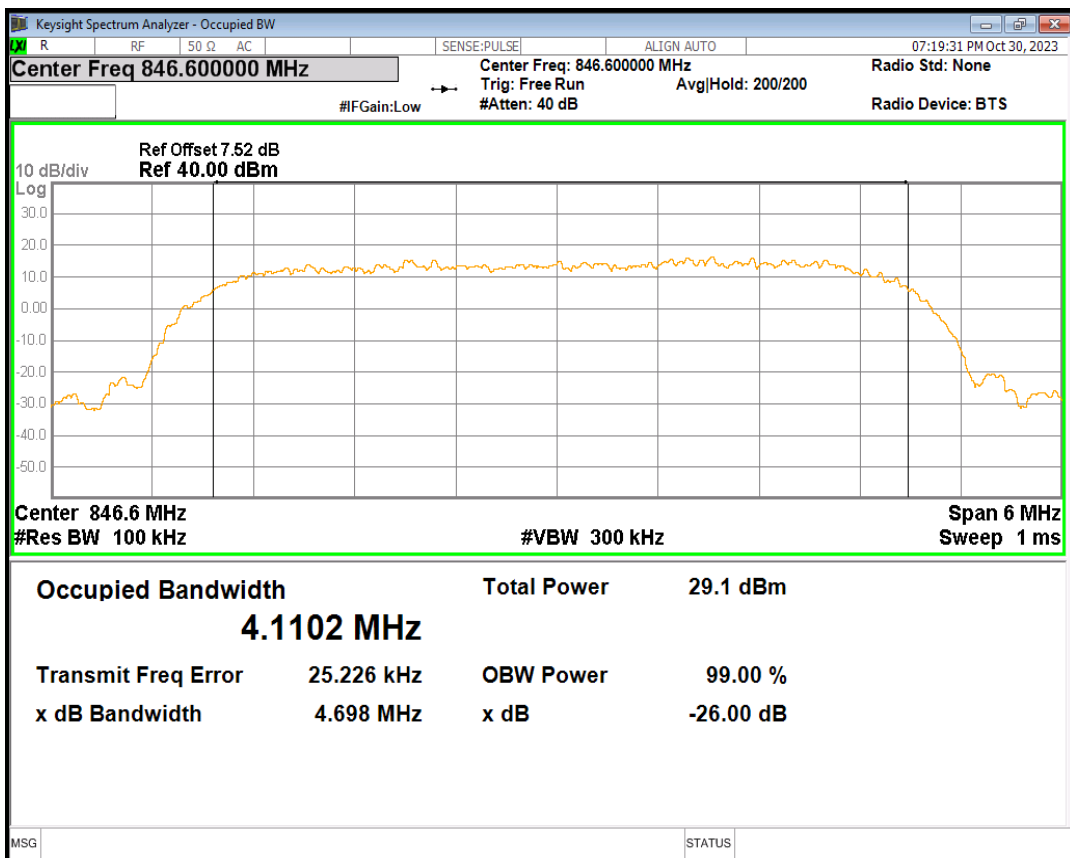

WCDMA Band2 Channel=9400

WCDMA Band2 Channel=9538

HSDPA Band5 Subtest1 Channel=4132

HSDPA Band5 Subtest1 Channel=4182

HSDPA Band5 Subtest1 Channel=4233

HSUPA Band5 Subtest1 Channel=4132

HSUPA Band5 Subtest1 Channel=4182