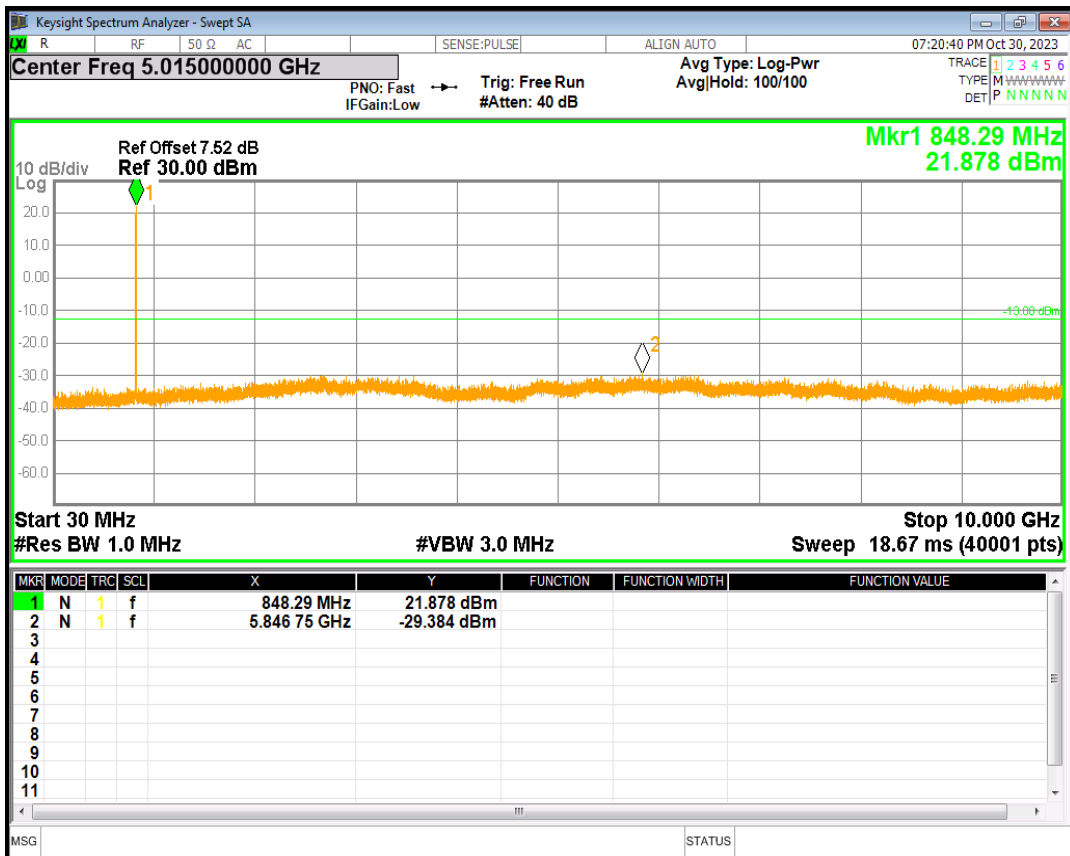

WCDMA Band2 Channel=9400

WCDMA Band2 Channel=9538

HSDPA Band5 Subtest1 Channel=4132

HSDPA Band5 Subtest1 Channel=4182

HSDPA Band5 Subtest1 Channel=4233

HSUPA Band5 Subtest1 Channel=4132

HSUPA Band5 Subtest1 Channel=4182