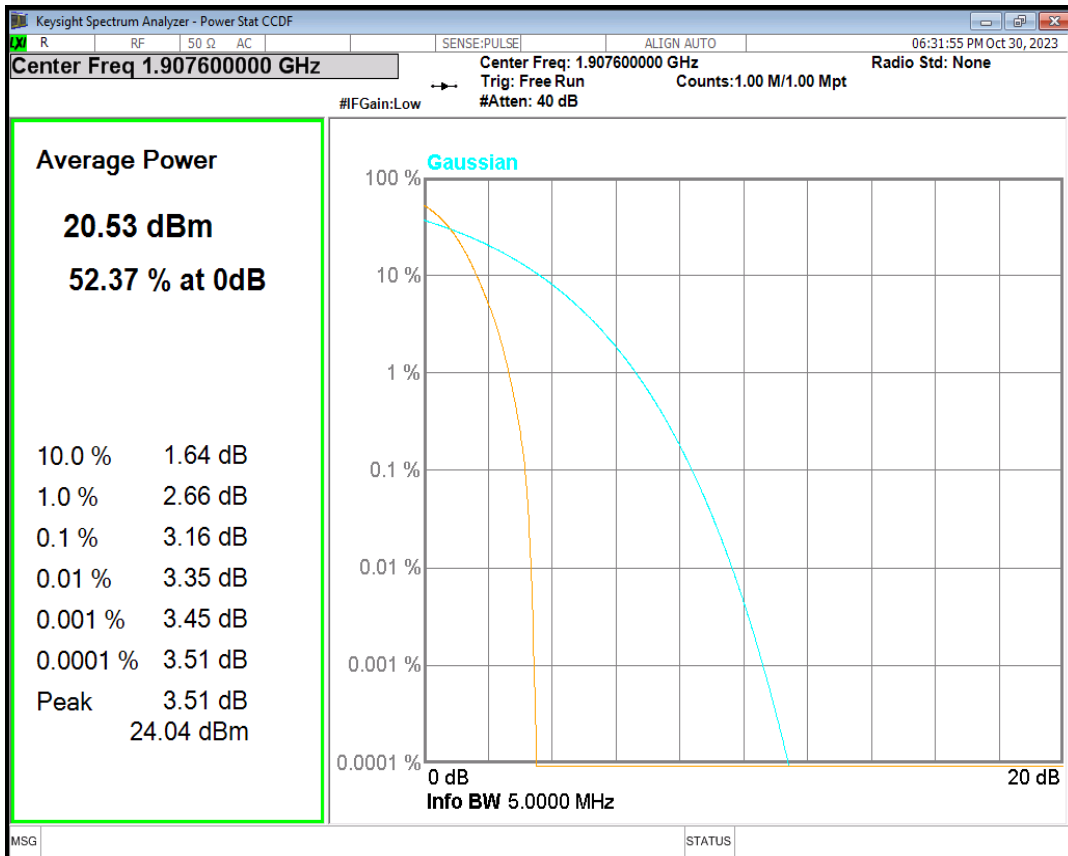

HSUPA Band2 Subtest1 Channel=9262

HSDPA Band2 Subtest1 Channel=9538