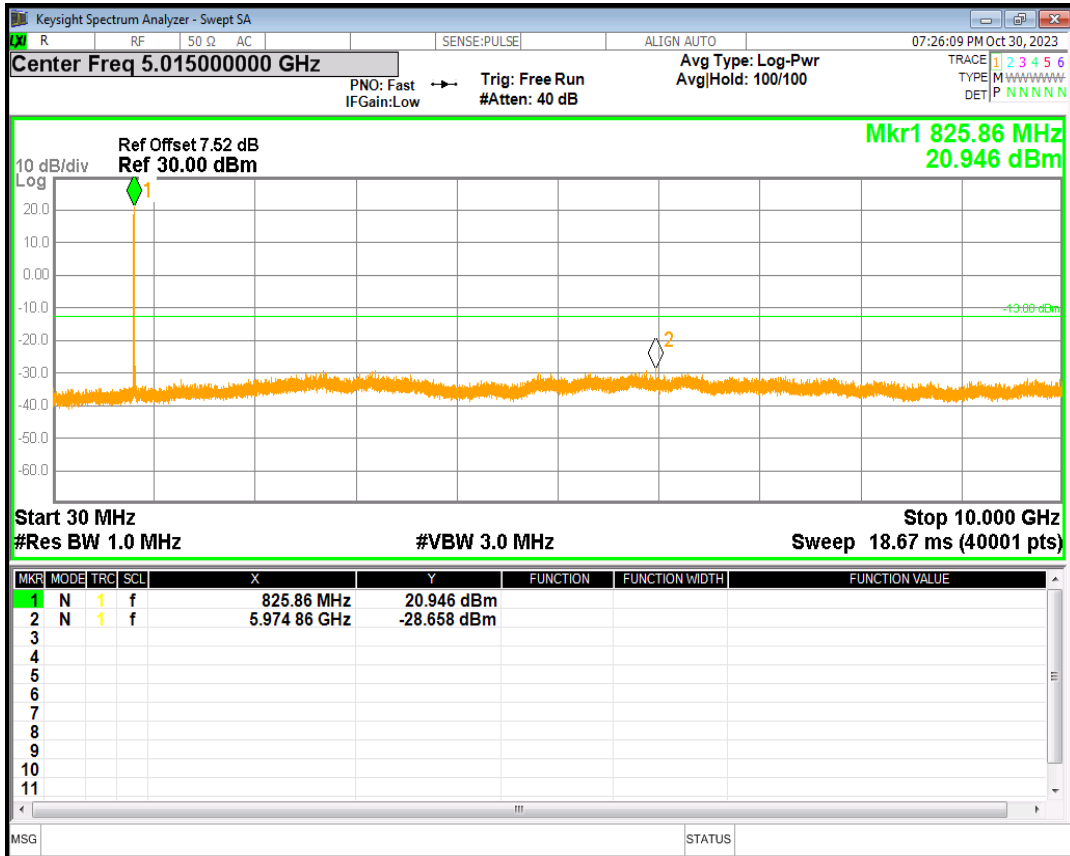

WCDMA Band2 Channel=9400

WCDMA Band2 Channel=9538

HSDPA Band5 Subtest1 Channel=4132

HSDPA Band5 Subtest1 Channel=4182

HSDPA Band5 Subtest1 Channel=4233

HSUPA Band5 Subtest1 Channel=4132

HSUPA Band5 Subtest1 Channel=4182