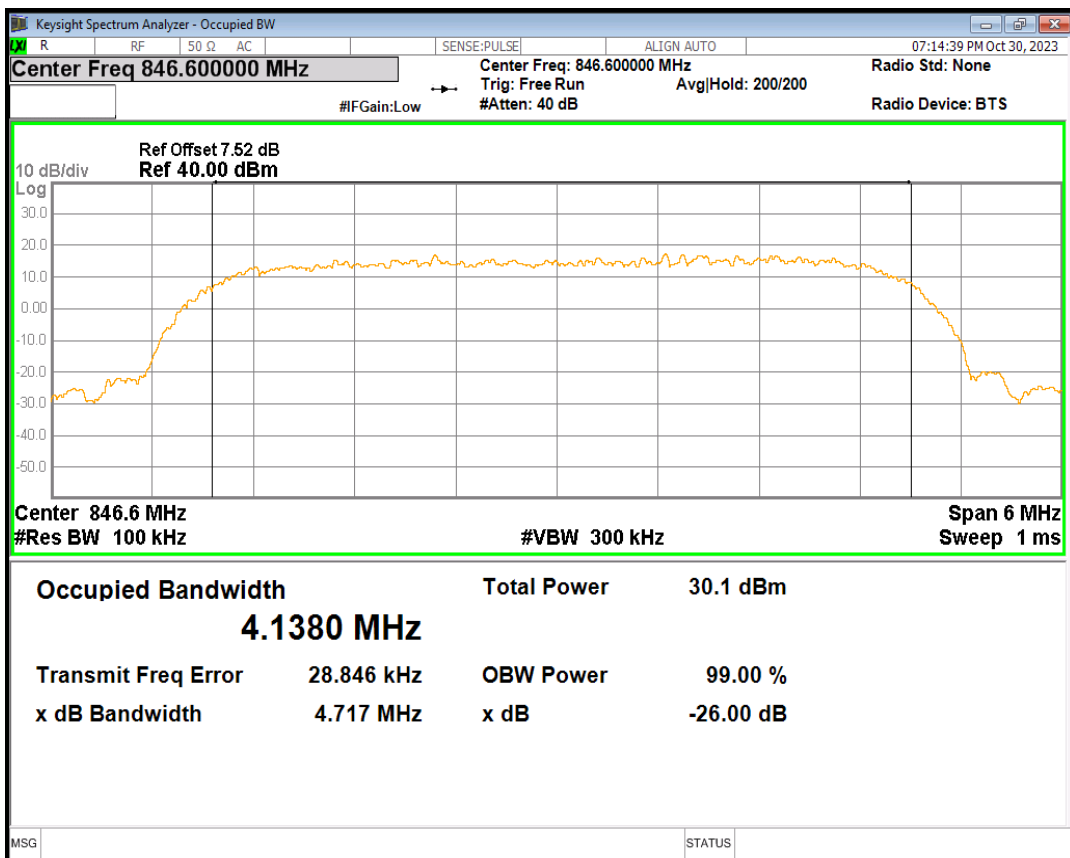

HSUPA Band5 Subtest1 Channel=4233

WCDMA Band5 Channel=4132

WCDMA Band5 Channel=4182

WCDMA Band5 Channel=4233

05 Band edge

Band	Channel	Frequency (MHz)	Spur Freq (MHz)	Spur Level (dBm)	Limit (dBm)	Verdict
HSDPA Band2 Subtest1	9262	1852.4	1850.00	-25.19	-13	PASS
HSDPA Band2 Subtest1	9538	1907.6	1910.00	-24.81	-13	PASS
HSUPA Band2 Subtest1	9262	1852.4	1850.00	-24.62	-13	PASS
HSUPA Band2 Subtest1	9538	1907.6	1910.00	-25.27	-13	PASS
WCDMA Band2	9262	1852.4	1850.00	-23.78	-13	PASS
WCDMA Band2	9538	1907.6	1910.00	-24.63	-13	PASS
HSDPA Band5 Subtest1	4132	826.4	824.00	-23.17	-13	PASS
HSDPA Band5 Subtest1	4233	846.6	849.00	-22.68	-13	PASS
HSUPA Band5 Subtest1	4132	826.4	824.00	-23.67	-13	PASS
HSUPA Band5 Subtest1	4233	846.6	849.00	-23.90	-13	PASS
WCDMA Band5	4132	826.4	824.00	-22.22	-13	PASS
WCDMA Band5	4233	846.6	849.00	-21.51	-13	PASS