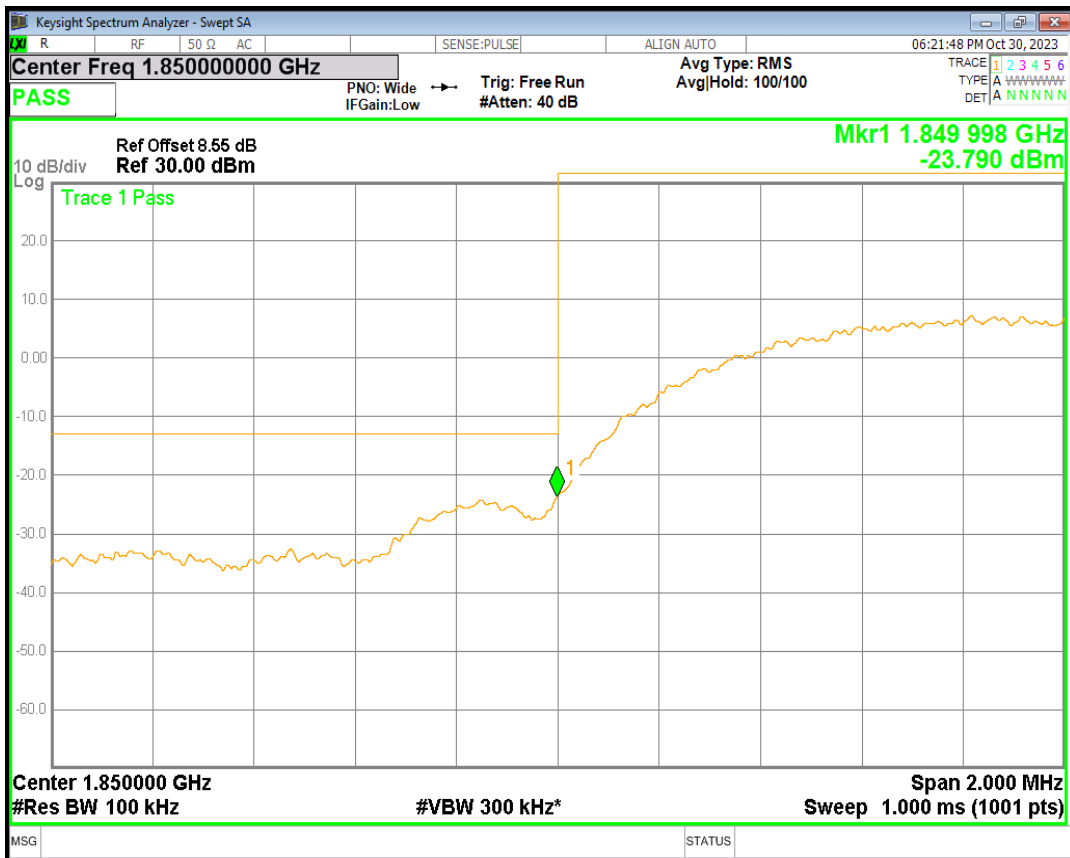

HSDPA Band2 Subtest1 Channel=9262

HSDPA Band2 Subtest1 Channel=9538

HSUPA Band2 Subtest1 Channel=9262

HSUPA Band2 Subtest1 Channel=9538

WCDMA Band2 Channel=9262

WCDMA Band2 Channel=9538

HSDPA Band5 Subtest1 Channel=4132

HSDPA Band5 Subtest1 Channel=4233

HSUPA Band5 Subtest1 Channel=4132

HSUPA Band5 Subtest1 Channel=4233

WCDMA Band5 Channel=4132

WCDMA Band5 Channel=4233

06 Out-of-band emissions

Band	Channel	Frequency (MHz)	Spur Freq (MHz)	Spur Level (dBm)	Limit (dBm)	Verdict
HSDPA Band2 Subtest1	9262	1852.4	18812.78	-24.26	-13	PASS
HSDPA Band2 Subtest1	9400	1880	18856.72	-23.62	-13	PASS
HSDPA Band2 Subtest1	9538	1907.6	16632.56	-24.08	-13	PASS
HSUPA Band2 Subtest1	9262	1852.4	19004.00	-23.69	-13	PASS
HSUPA Band2 Subtest1	9400	1880	19162.76	-23.80	-13	PASS
HSUPA Band2 Subtest1	9538	1907.6	18984.03	-24.30	-13	PASS
WCDMA Band2	9262	1852.4	18941.09	-23.33	-13	PASS
WCDMA Band2	9400	1880	18967.05	-23.84	-13	PASS
WCDMA Band2	9538	1907.6	19019.47	-24.17	-13	PASS
HSDPA Band5 Subtest1	4132	826.4	6257.76	-29.43	-13	PASS
HSDPA Band5 Subtest1	4182	836.4	5865.69	-29.59	-13	PASS
HSDPA Band5 Subtest1	4233	846.6	5846.75	-29.38	-13	PASS
HSUPA Band5 Subtest1	4132	826.4	5974.86	-28.65	-13	PASS
HSUPA Band5 Subtest1	4182	836.4	6219.13	-29.36	-13	PASS
HSUPA Band5 Subtest1	4233	846.6	5821.32	-29.21	-13	PASS
WCDMA Band5	4132	826.4	5779.20	-29.20	-13	PASS
WCDMA Band5	4182	836.4	5910.80	-29.07	-13	PASS
WCDMA Band5	4233	846.6	2807.89	-29.61	-13	PASS