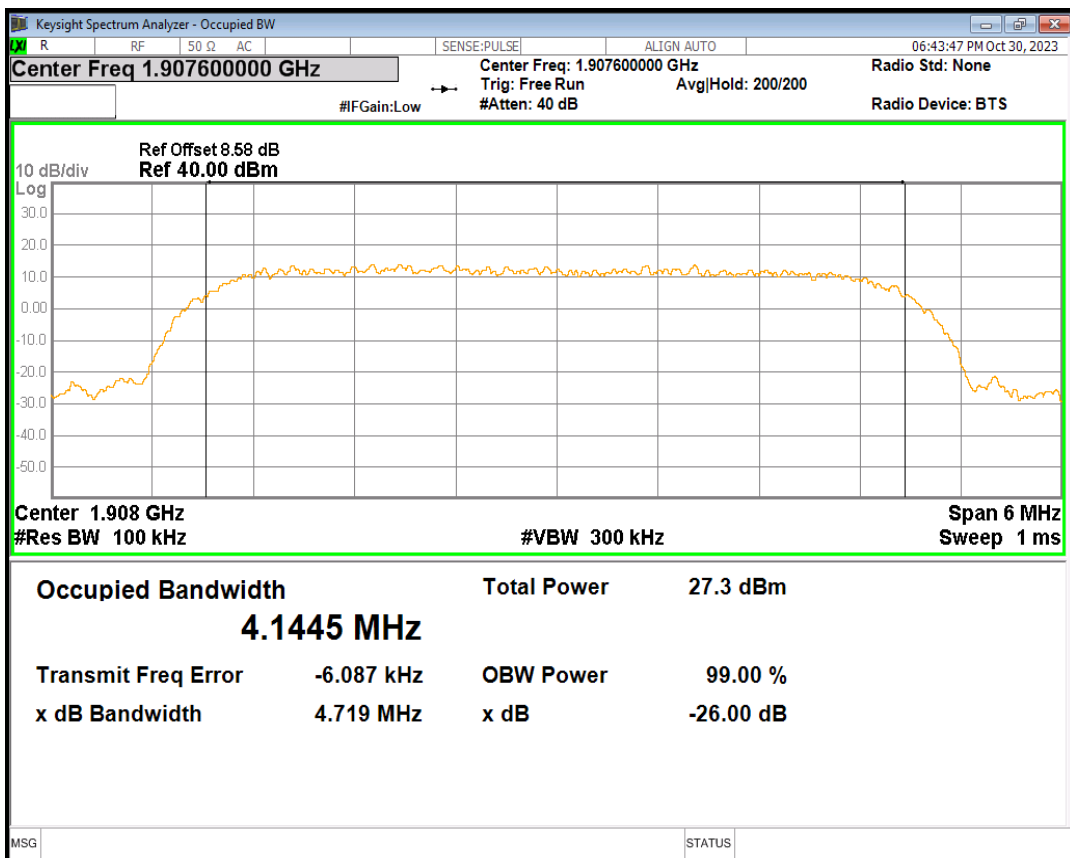

HSDPA Band2 Subtest1 Channel=9262

HSDPA Band2 Subtest1 Channel=9400

HSDPA Band2 Subtest1 Channel=9538

HSUPA Band2 Subtest1 Channel=9262

HSUPA Band2 Subtest1 Channel=9400

HSUPA Band2 Subtest1 Channel=9538

WCDMA Band2 Channel=9262