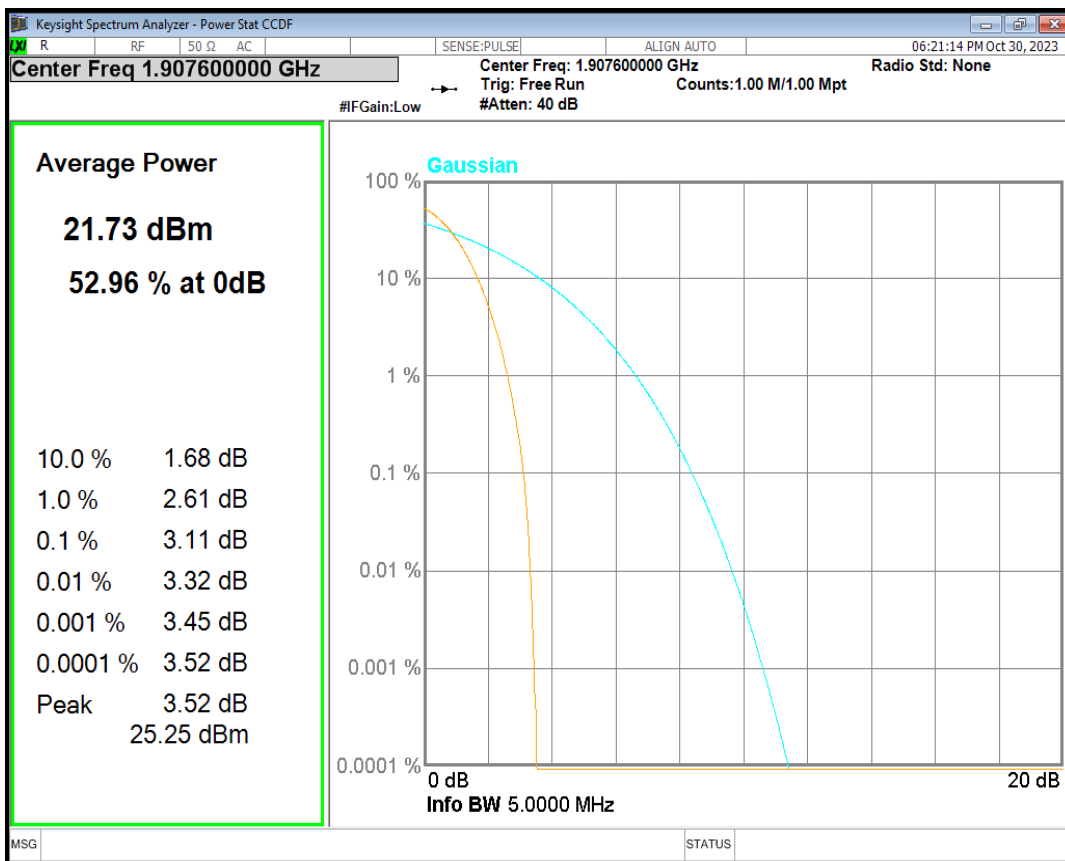

HSDPA Band5 Subtest1 Channel=4132