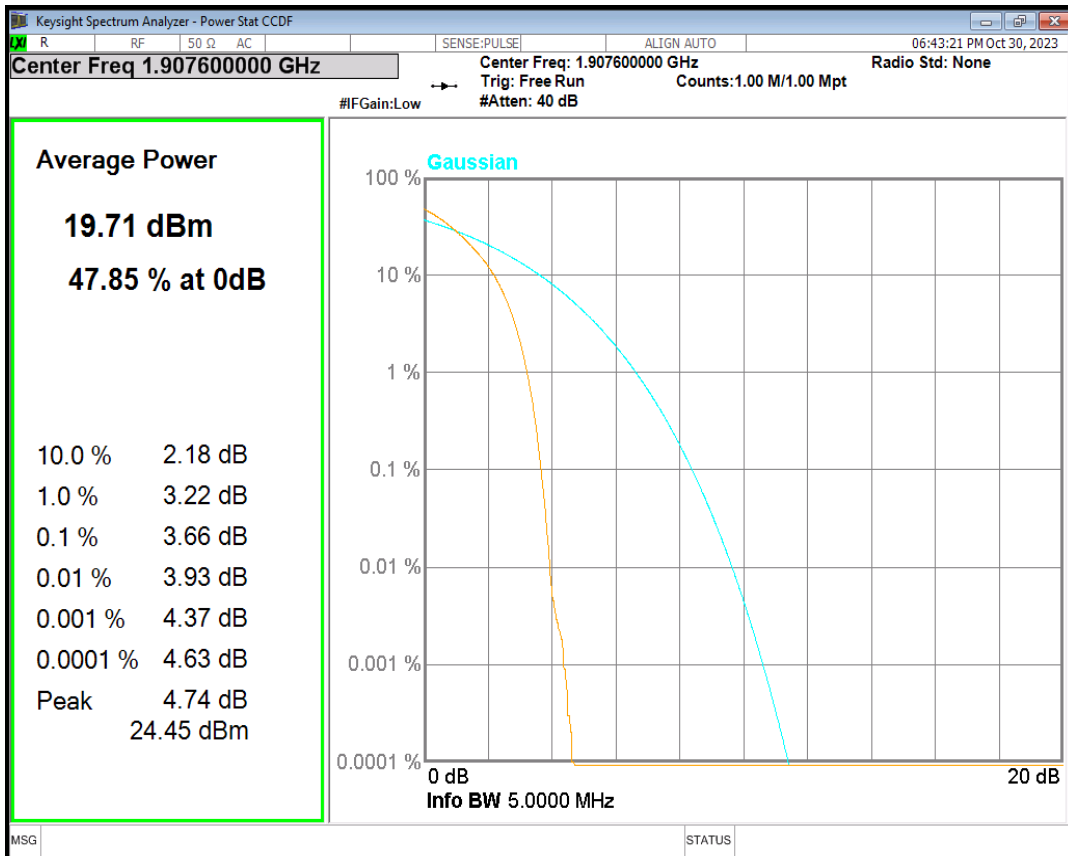

HSDPA Band2 Subtest1 Channel=9262

HSDPA Band2 Subtest1 Channel=9400

HSDPA Band2 Subtest1 Channel=9538

HSUPA Band2 Subtest1 Channel=9262

HSUPA Band2 Subtest1 Channel=9400

HSUPA Band2 Subtest1 Channel=9538

WCDMA Band2 Channel=9262