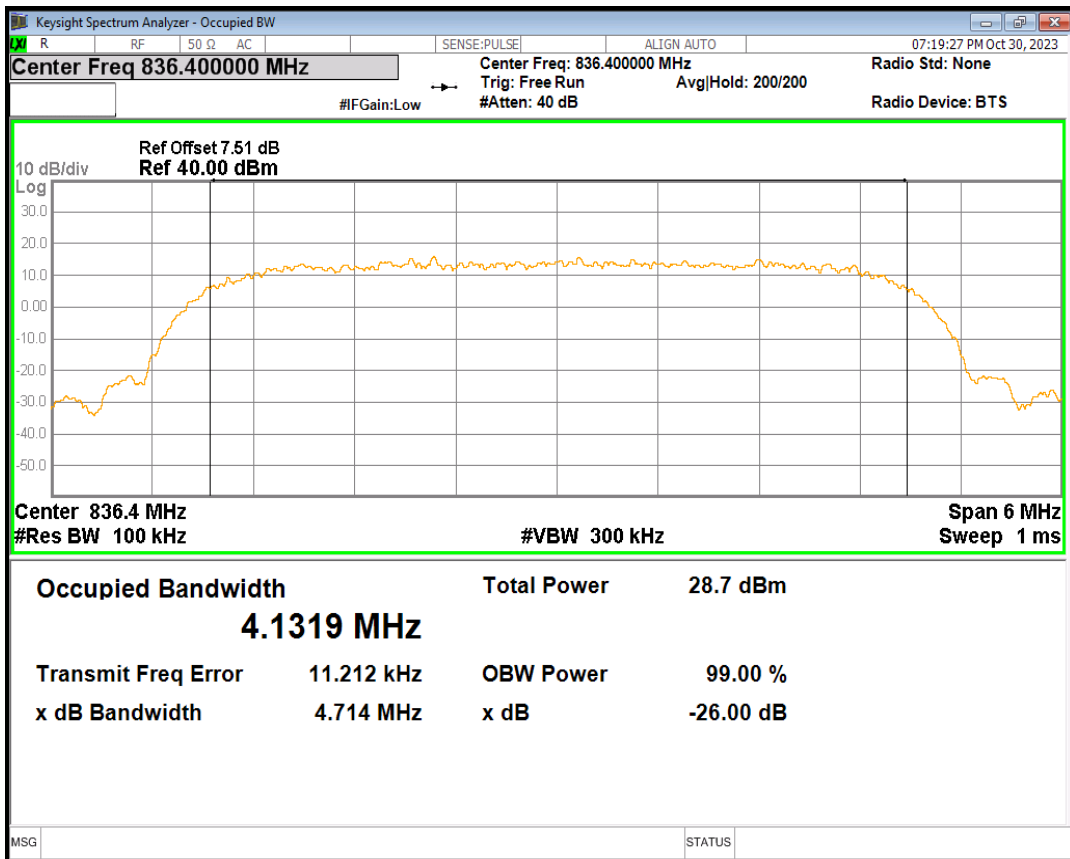

WCDMA Band2 Channel=9400

WCDMA Band2 Channel=9538

HSDPA Band5 Subtest1 Channel=4132

HSDPA Band5 Subtest1 Channel=4182

HSDPA Band5 Subtest1 Channel=4233

HSUPA Band5 Subtest1 Channel=4132

HSUPA Band5 Subtest1 Channel=4182