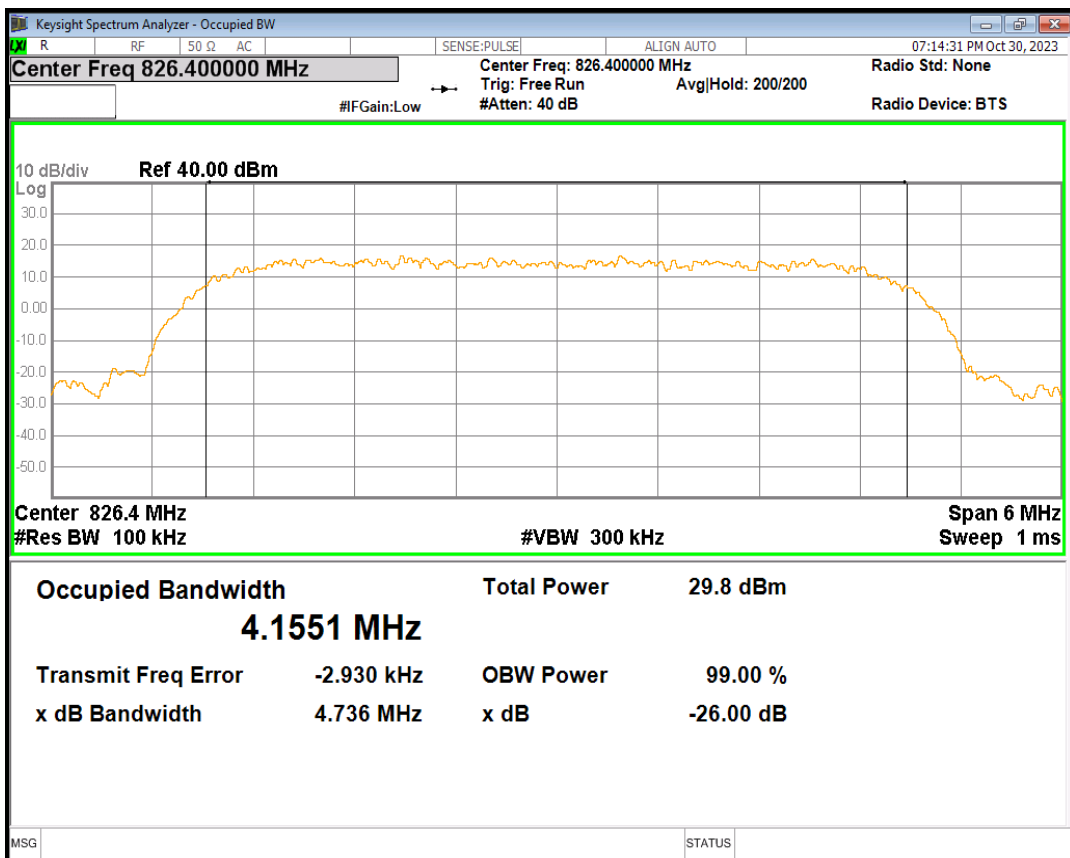

WCDMA Band5 Channel=4182