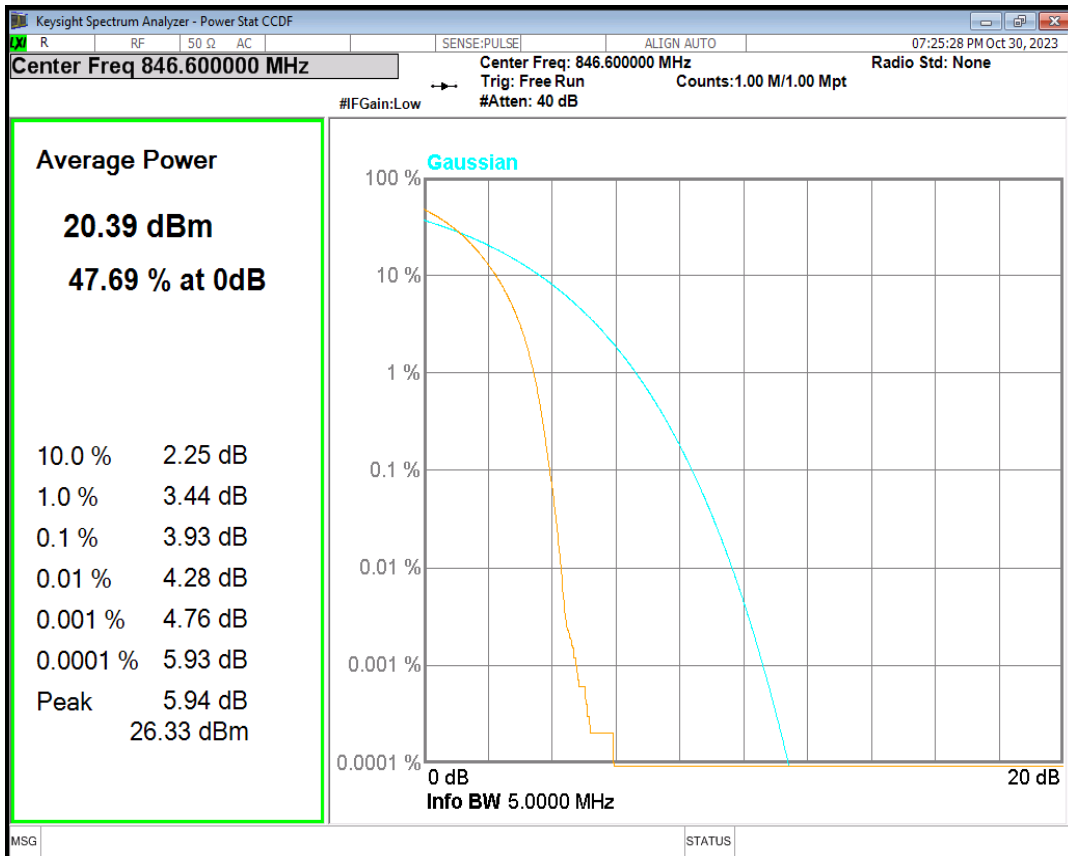

WCDMA Band5 Channel=4132