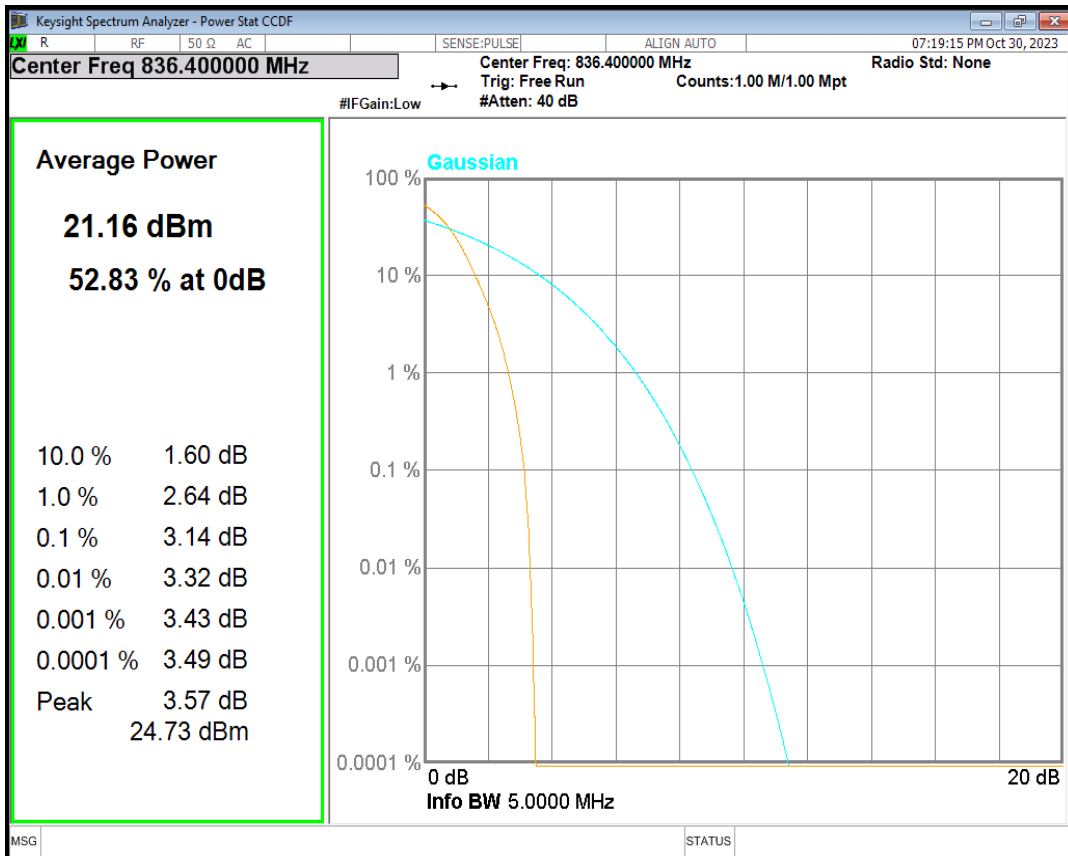

WCDMA Band2 Channel=9400

WCDMA Band2 Channel=9538

HSDPA Band5 Subtest1 Channel=4132

HSDPA Band5 Subtest1 Channel=4182

HSDPA Band5 Subtest1 Channel=4233

HSUPA Band5 Subtest1 Channel=4132

HSUPA Band5 Subtest1 Channel=4182