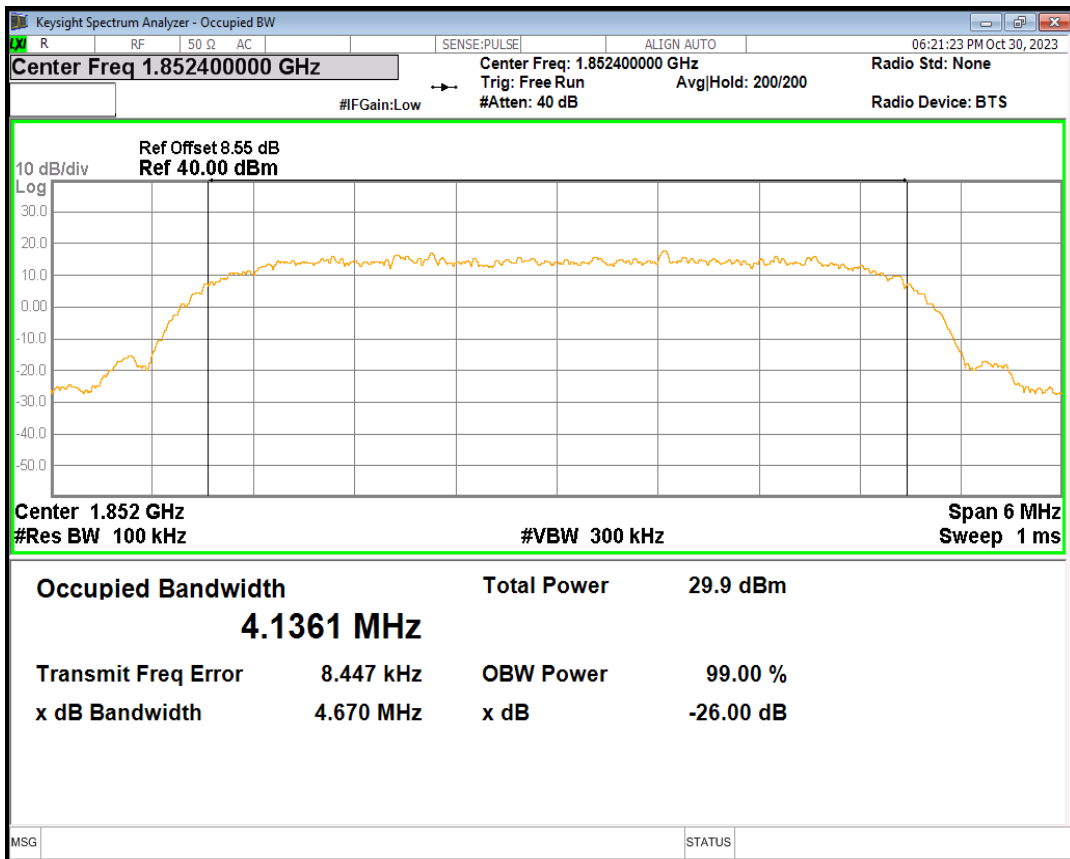

HSDPA Band2 Subtest1 Channel=9262

HSDPA Band2 Subtest1 Channel=9400

HSDPA Band2 Subtest1 Channel=9538

HSUPA Band2 Subtest1 Channel=9262

HSUPA Band2 Subtest1 Channel=9400

HSUPA Band2 Subtest1 Channel=9538

WCDMA Band2 Channel=9262