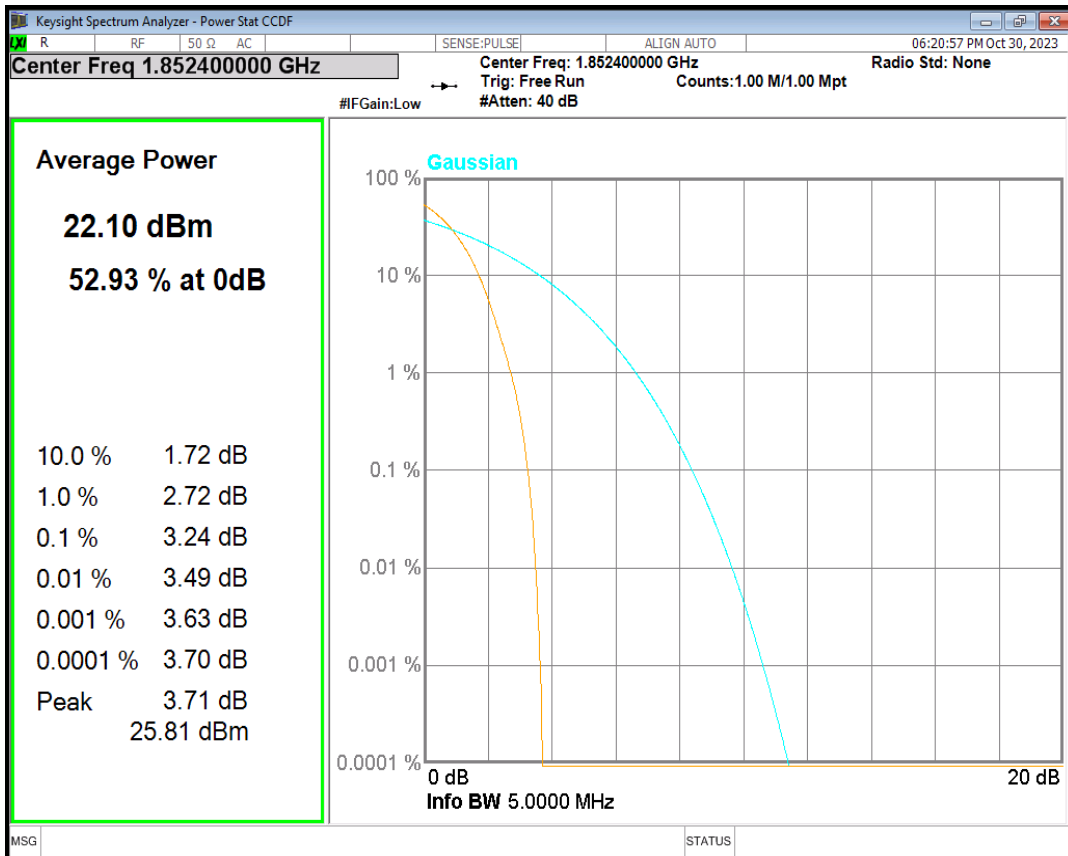

HSDPA Band2 Subtest1 Channel=9262

HSDPA Band2 Subtest1 Channel=9400

HSDPA Band2 Subtest1 Channel=9538

HSUPA Band2 Subtest1 Channel=9262

HSUPA Band2 Subtest1 Channel=9400

HSUPA Band2 Subtest1 Channel=9538

WCDMA Band2 Channel=9262