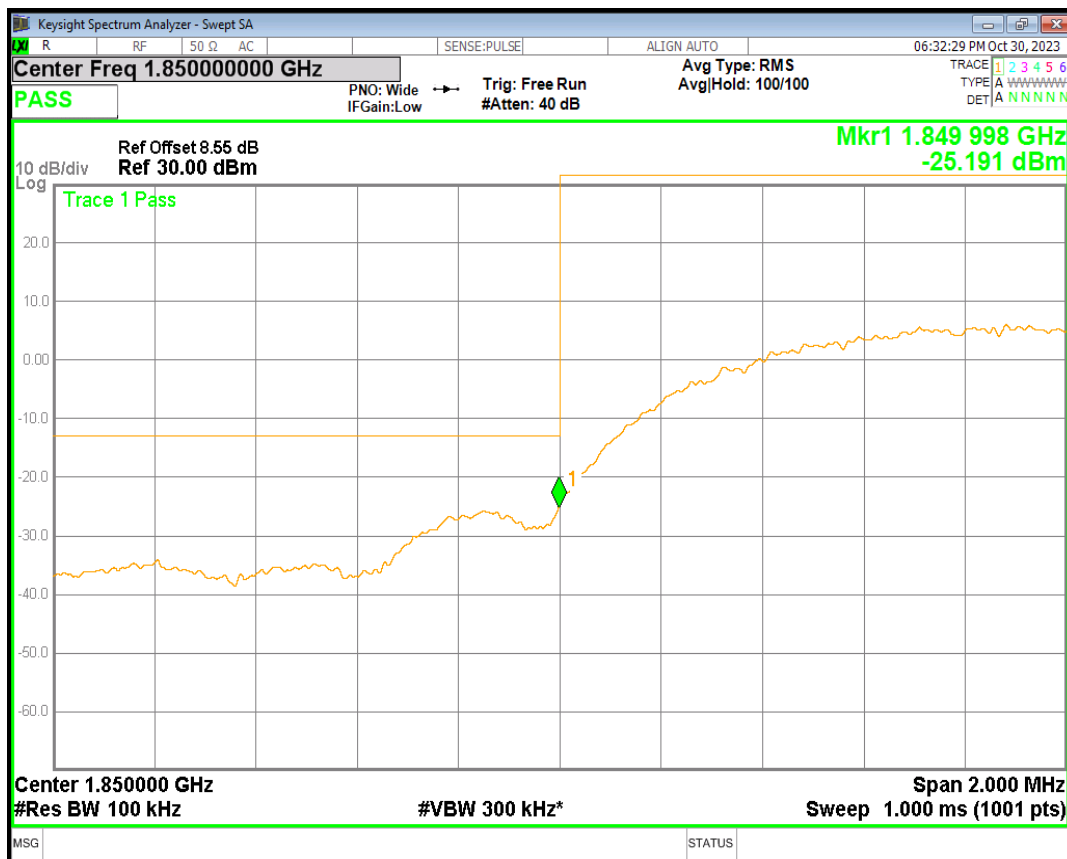

HSUPA Band5 Subtest1 Channel=4233

WCDMA Band5 Channel=4132

WCDMA Band5 Channel=4182

WCDMA Band5 Channel=4233

05 Band edge

Band	Channel	Frequency (MHz)	Spur Freq (MHz)	Spur Level (dBm)	Limit (dBm)	Verdict
HSDPA Band2 Subtest1	9262	1852.4	1850.00	-25.19	-13	PASS
HSDPA Band2 Subtest1	9538	1907.6	1910.00	-24.81	-13	PASS
HSUPA Band2 Subtest1	9262	1852.4	1850.00	-24.62	-13	PASS
HSUPA Band2 Subtest1	9538	1907.6	1910.00	-25.27	-13	PASS
WCDMA Band2	9262	1852.4	1850.00	-23.78	-13	PASS
WCDMA Band2	9538	1907.6	1910.00	-24.63	-13	PASS
HSDPA Band5 Subtest1	4132	826.4	824.00	-23.17	-13	PASS
HSDPA Band5 Subtest1	4233	846.6	849.00	-22.68	-13	PASS
HSUPA Band5 Subtest1	4132	826.4	824.00	-23.67	-13	PASS
HSUPA Band5 Subtest1	4233	846.6	849.00	-23.90	-13	PASS
WCDMA Band5	4132	826.4	824.00	-22.22	-13	PASS
WCDMA Band5	4233	846.6	849.00	-21.51	-13	PASS

HSDPA Band2 Subtest1 Channel=9262

HSDPA Band2 Subtest1 Channel=9538

HSUPA Band2 Subtest1 Channel=9262

HSUPA Band2 Subtest1 Channel=9538

WCDMA Band2 Channel=9262

WCDMA Band2 Channel=9538

HSDPA Band5 Subtest1 Channel=4132