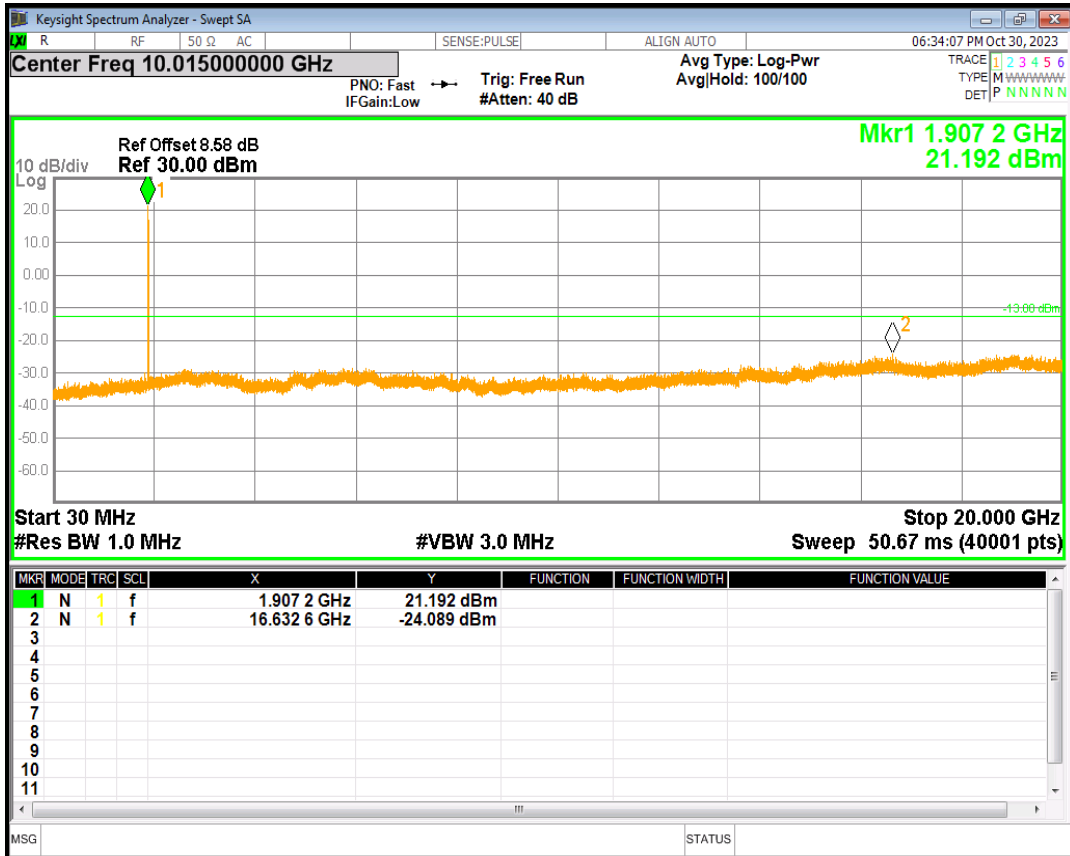

HSDPA Band5 Subtest1 Channel=4233

HSUPA Band5 Subtest1 Channel=4132

HSUPA Band5 Subtest1 Channel=4233

WCDMA Band5 Channel=4132

WCDMA Band5 Channel=4233

06 Out-of-band emissions

Band	Channel	Frequency (MHz)	Spur Freq (MHz)	Spur Level (dBm)	Limit (dBm)	Verdict
HSDPA Band2 Subtest1	9262	1852.4	18812.78	-24.26	-13	PASS
HSDPA Band2 Subtest1	9400	1880	18856.72	-23.62	-13	PASS
HSDPA Band2 Subtest1	9538	1907.6	16632.56	-24.08	-13	PASS
HSUPA Band2 Subtest1	9262	1852.4	19004.00	-23.69	-13	PASS
HSUPA Band2 Subtest1	9400	1880	19162.76	-23.80	-13	PASS
HSUPA Band2 Subtest1	9538	1907.6	18984.03	-24.30	-13	PASS
WCDMA Band2	9262	1852.4	18941.09	-23.33	-13	PASS
WCDMA Band2	9400	1880	18967.05	-23.84	-13	PASS
WCDMA Band2	9538	1907.6	19019.47	-24.17	-13	PASS
HSDPA Band5 Subtest1	4132	826.4	6257.76	-29.43	-13	PASS
HSDPA Band5 Subtest1	4182	836.4	5865.69	-29.59	-13	PASS
HSDPA Band5 Subtest1	4233	846.6	5846.75	-29.38	-13	PASS
HSUPA Band5 Subtest1	4132	826.4	5974.86	-28.65	-13	PASS
HSUPA Band5 Subtest1	4182	836.4	6219.13	-29.36	-13	PASS
HSUPA Band5 Subtest1	4233	846.6	5821.32	-29.21	-13	PASS
WCDMA Band5	4132	826.4	5779.20	-29.20	-13	PASS
WCDMA Band5	4182	836.4	5910.80	-29.07	-13	PASS
WCDMA Band5	4233	846.6	2807.89	-29.61	-13	PASS

HSDPA Band2 Subtest1 Channel=9262

HSDPA Band2 Subtest1 Channel=9400

HSDPA Band2 Subtest1 Channel=9538

HSUPA Band2 Subtest1 Channel=9262

HSUPA Band2 Subtest1 Channel=9400

HSUPA Band2 Subtest1 Channel=9538

WCDMA Band2 Channel=9262