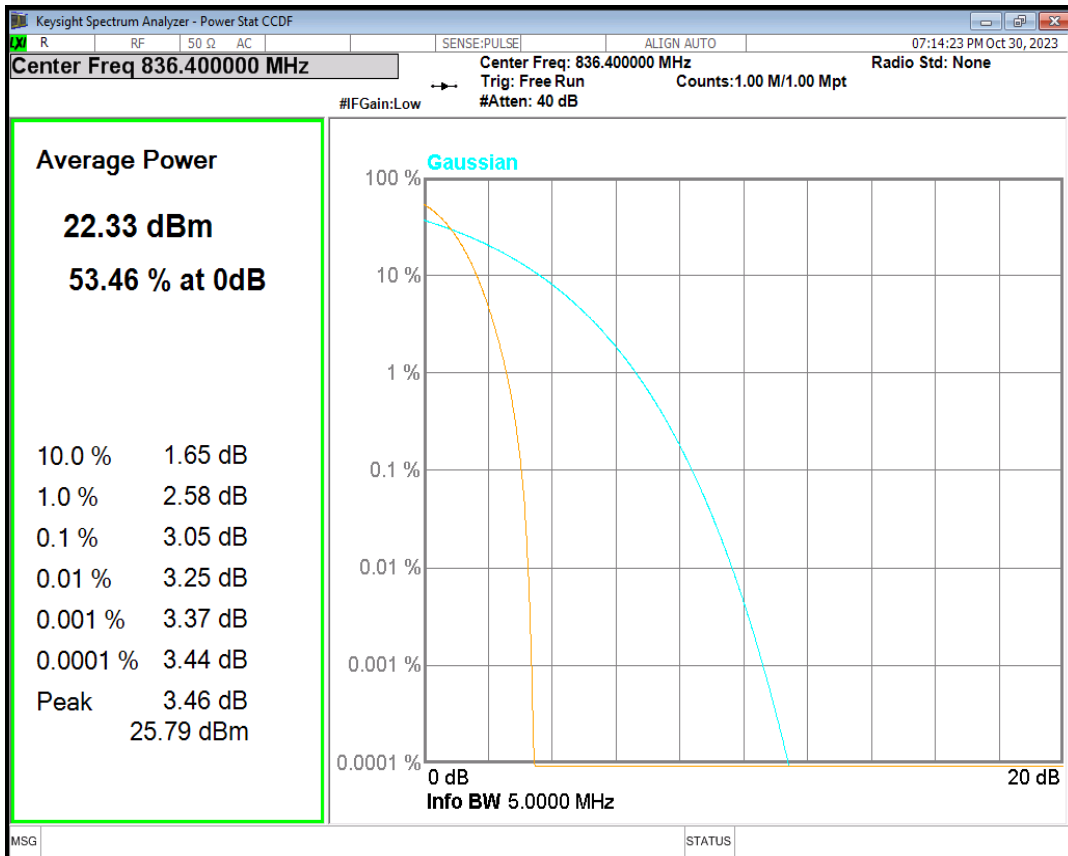

WCDMA Band5 Channel=4233