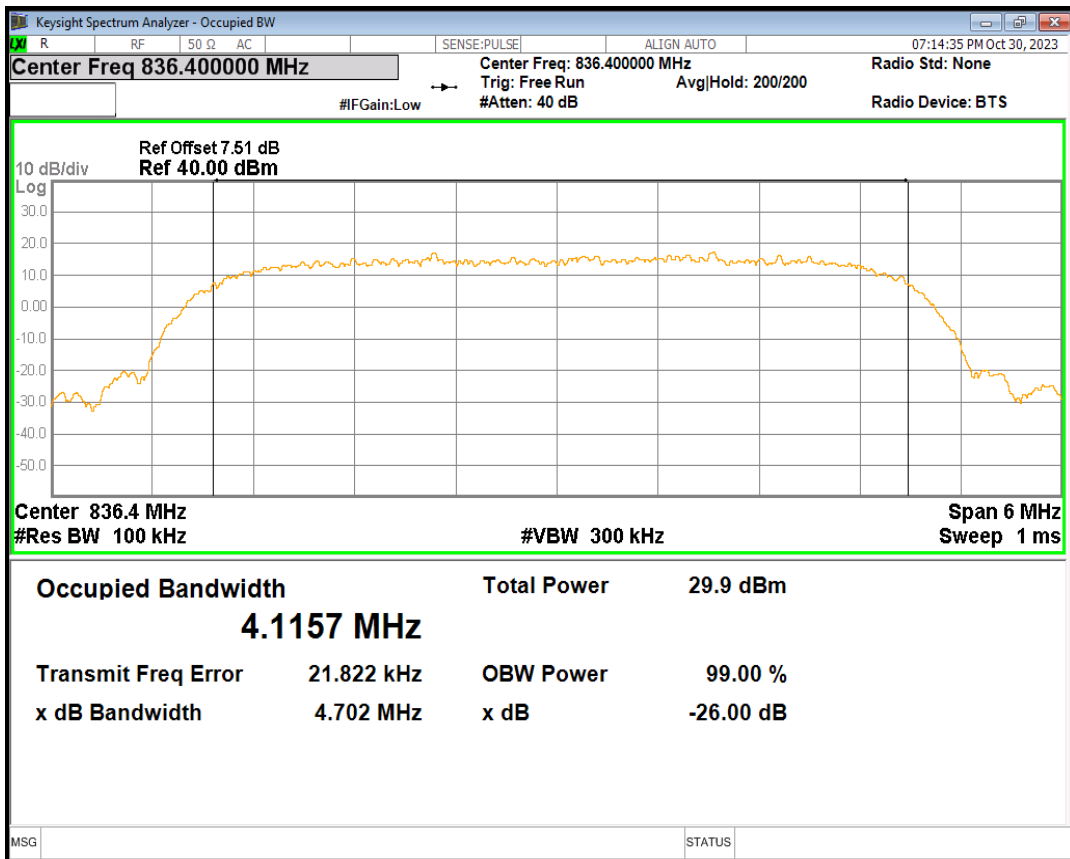

WCDMA Band5 Channel=4233