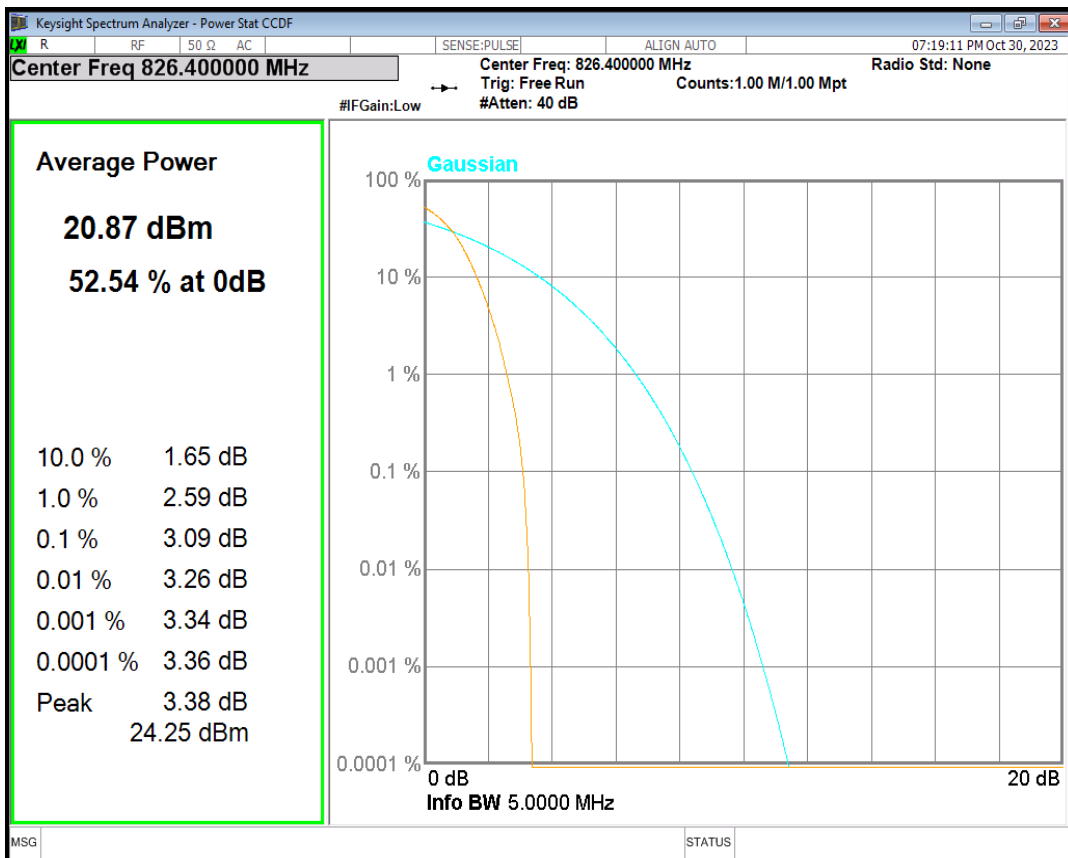

HSDPA Band5 Subtest1 Channel=4182