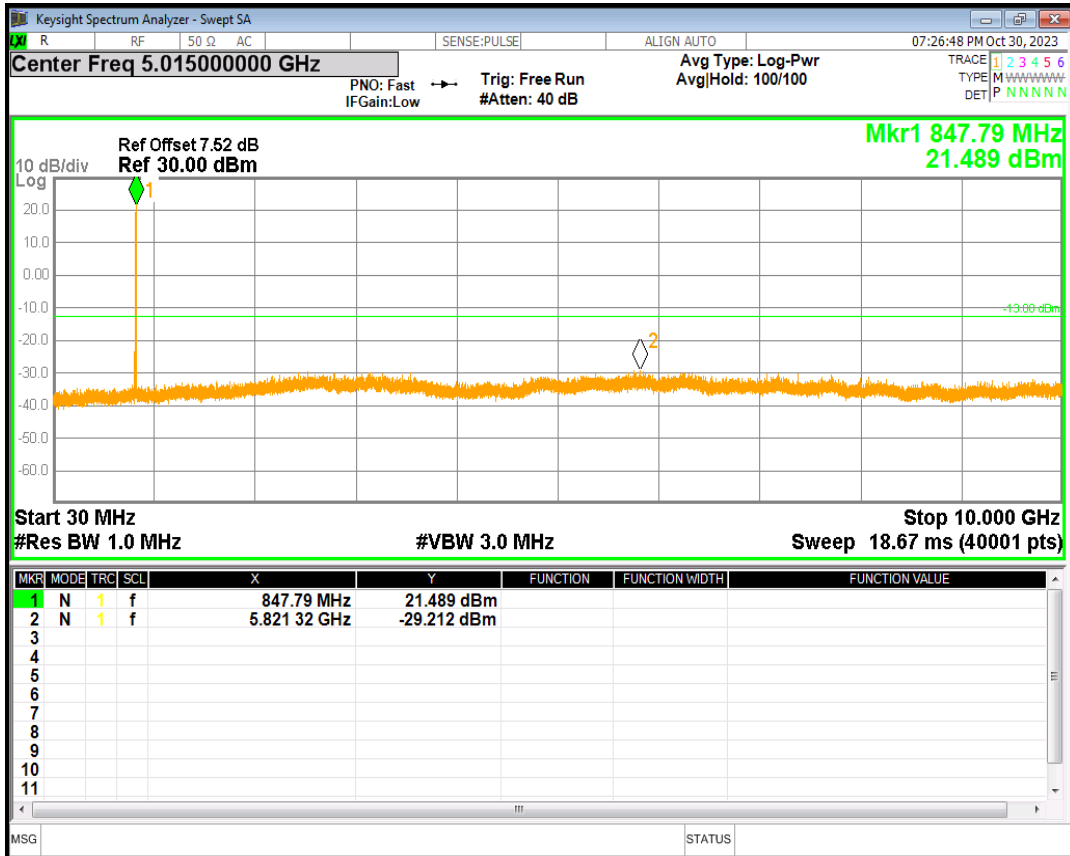

WCDMA Band5 Channel=4132