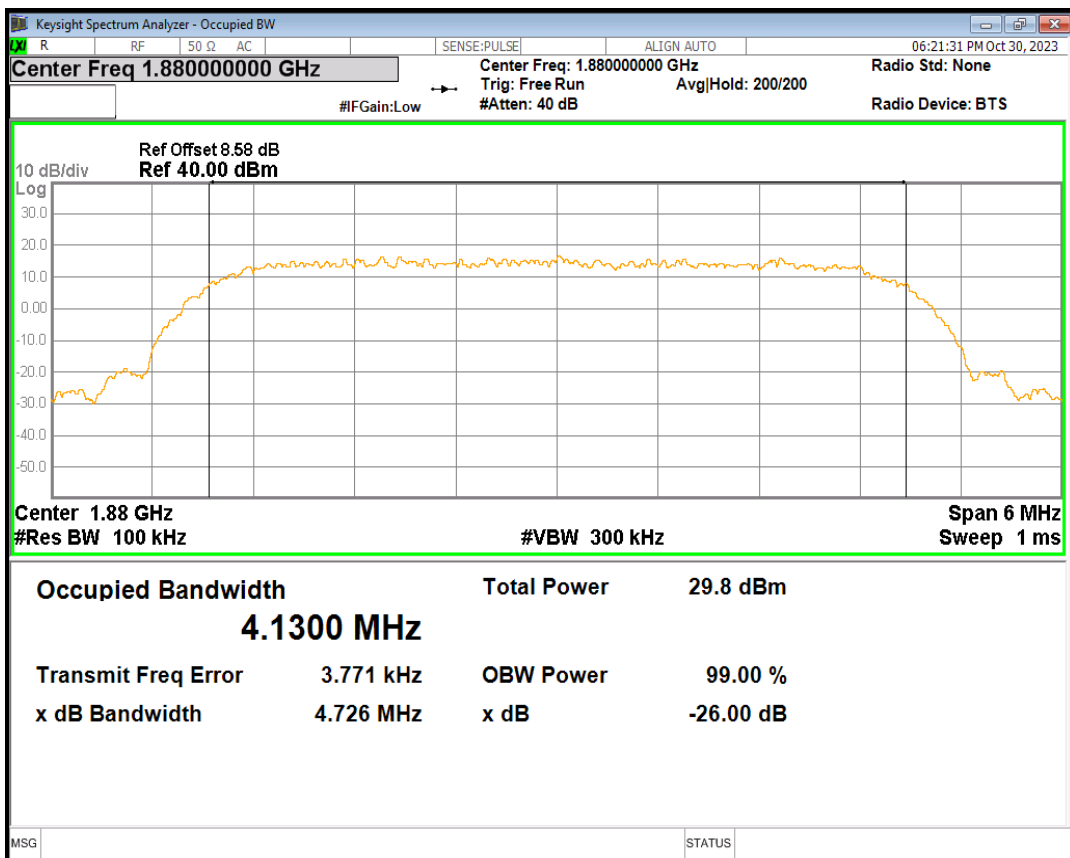

WCDMA Band2 Channel=9538