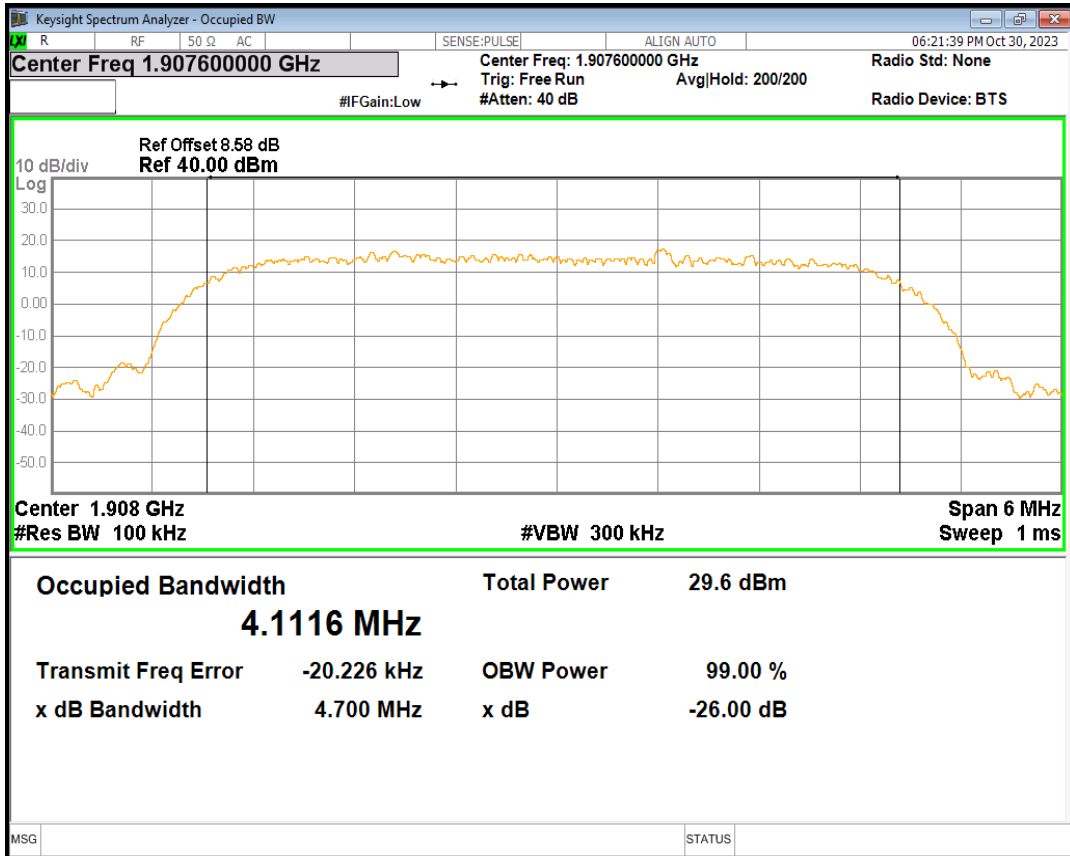

HSDPA Band5 Subtest1 Channel=4132