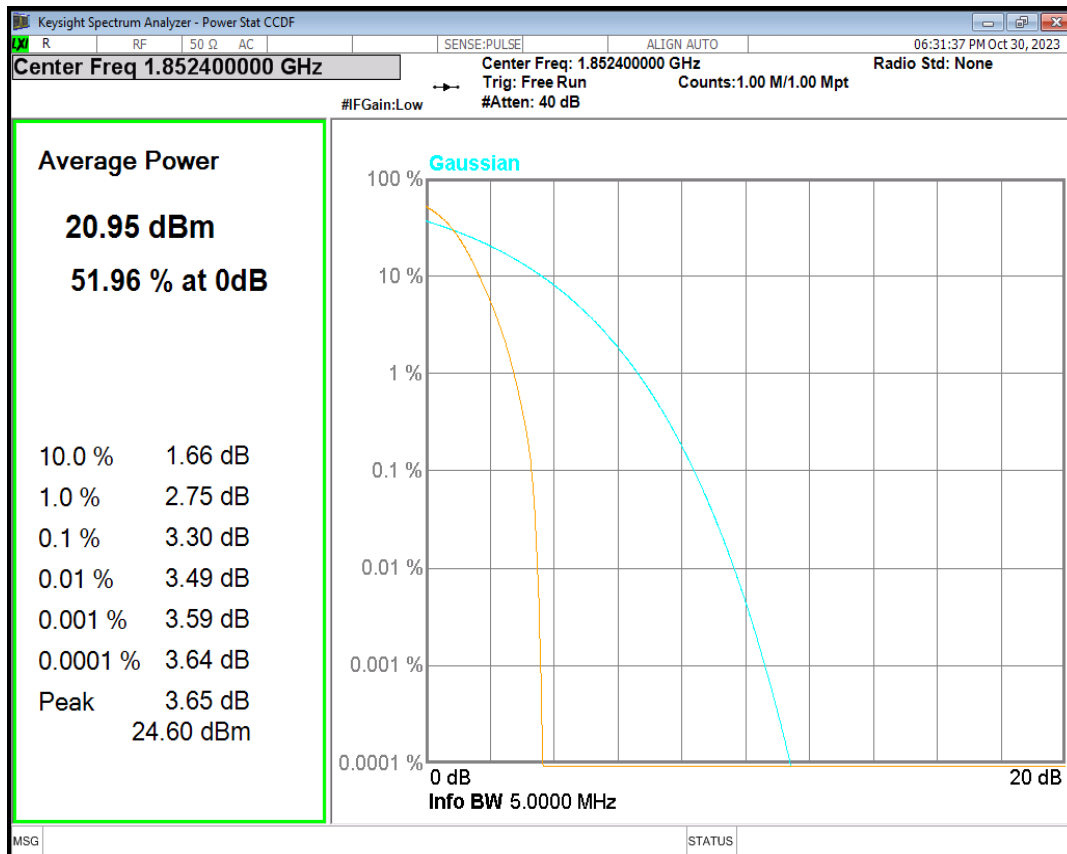

03 Peak-to-Average Ratio

Band	Channel	Frequency (MHz)	Result (dB)	high Limit (dB)	Verdict
HSDPA Band2 Subtest1	9262	1852.4	3.30	13	PASS
HSDPA Band2 Subtest1	9400	1880	3.18	13	PASS
HSDPA Band2 Subtest1	9538	1907.6	3.16	13	PASS
HSUPA Band2 Subtest1	9262	1852.4	3.76	13	PASS
HSUPA Band2 Subtest1	9400	1880	3.64	13	PASS
HSUPA Band2 Subtest1	9538	1907.6	3.66	13	PASS
WCDMA Band2	9262	1852.4	3.24	13	PASS
WCDMA Band2	9400	1880	3.13	13	PASS
WCDMA Band2	9538	1907.6	3.11	13	PASS
HSDPA Band5 Subtest1	4132	826.4	3.09	13	PASS
HSDPA Band5 Subtest1	4182	836.4	3.14	13	PASS
HSDPA Band5 Subtest1	4233	846.6	3.27	13	PASS
HSUPA Band5 Subtest1	4132	826.4	3.69	13	PASS
HSUPA Band5 Subtest1	4182	836.4	3.63	13	PASS
HSUPA Band5 Subtest1	4233	846.6	3.93	13	PASS
WCDMA Band5	4132	826.4	3.02	13	PASS
WCDMA Band5	4182	836.4	3.05	13	PASS
WCDMA Band5	4233	846.6	3.14	13	PASS

HSDPA Band2 Subtest1 Channel=9262