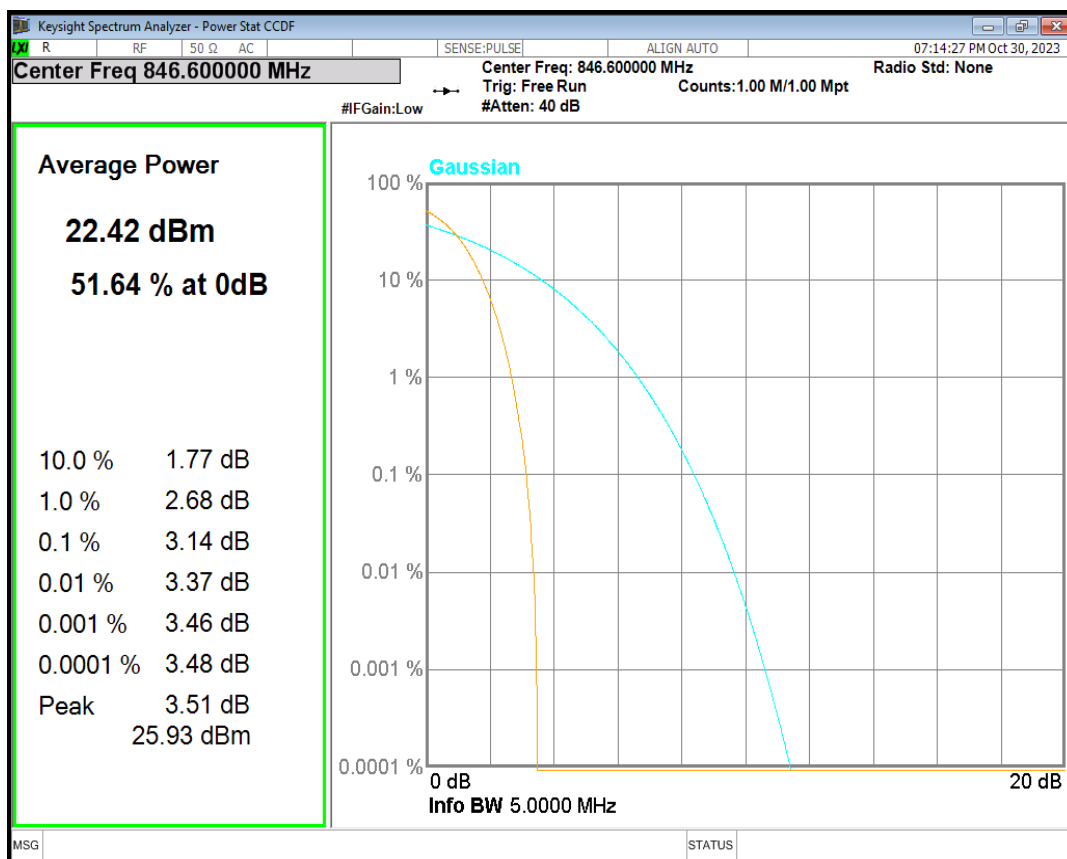

HSUPA Band5 Subtest1 Channel=4233

WCDMA Band5 Channel=4132

WCDMA Band5 Channel=4182

WCDMA Band5 Channel=4233

04 Occupied bandwidth

Band	Channel	Frequency (MHz)	99% OBW (kHz)	-26dB EBW (kHz)	Verdict
HSDPA Band2 Subtest1	9262	1852.4	4139.509	4696.667	PASS
HSDPA Band2 Subtest1	9400	1880	4134.825	4706.643	PASS
HSDPA Band2 Subtest1	9538	1907.6	4122.324	4703.060	PASS
HSUPA Band2 Subtest1	9262	1852.4	4133.530	4704.255	PASS
HSUPA Band2 Subtest1	9400	1880	4154.997	4718.712	PASS
HSUPA Band2 Subtest1	9538	1907.6	4144.505	4719.452	PASS
WCDMA Band2	9262	1852.4	4136.130	4670.401	PASS
WCDMA Band2	9400	1880	4130.013	4726.113	PASS
WCDMA Band2	9538	1907.6	4111.583	4700.199	PASS
HSDPA Band5 Subtest1	4132	826.4	4149.060	4705.475	PASS
HSDPA Band5 Subtest1	4182	836.4	4131.933	4713.996	PASS
HSDPA Band5 Subtest1	4233	846.6	4110.218	4698.123	PASS
HSUPA Band5 Subtest1	4132	826.4	4158.086	4708.343	PASS
HSUPA Band5 Subtest1	4182	836.4	4112.111	4701.757	PASS
HSUPA Band5 Subtest1	4233	846.6	4119.436	4692.170	PASS
WCDMA Band5	4132	826.4	4155.096	4735.721	PASS
WCDMA Band5	4182	836.4	4115.719	4702.144	PASS
WCDMA Band5	4233	846.6	4138.000	4717.342	PASS