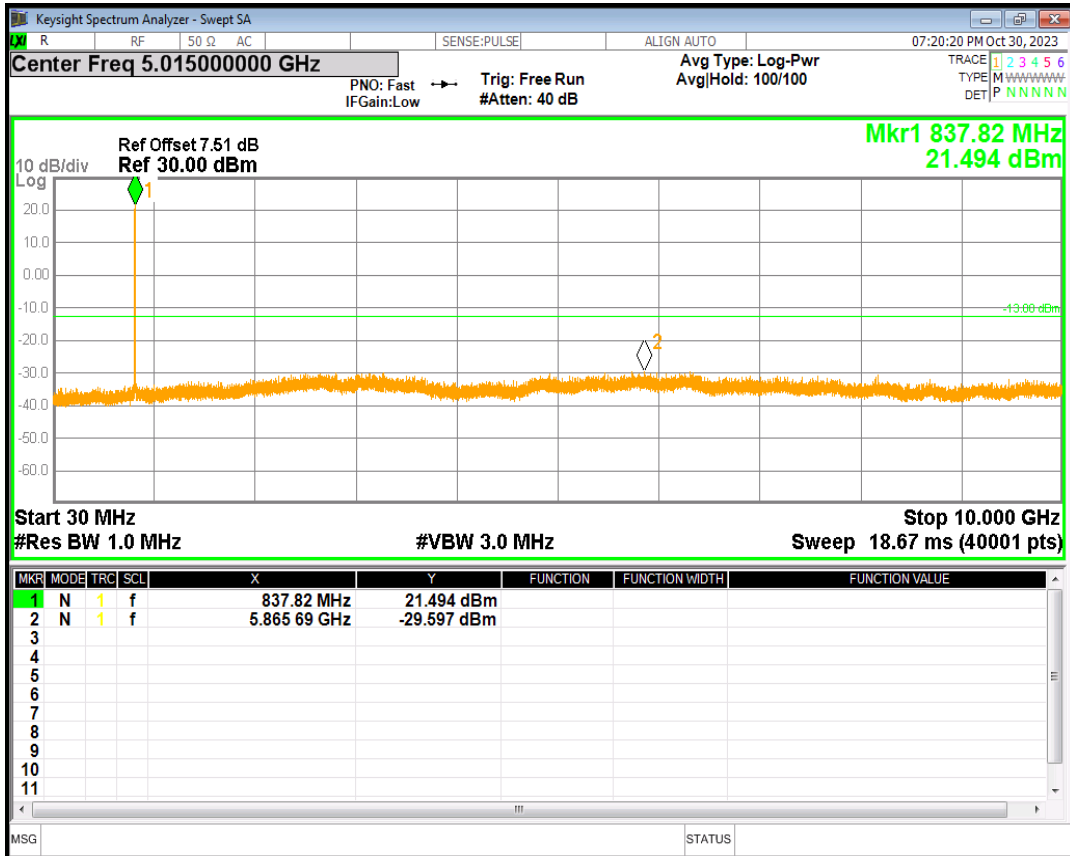

WCDMA Band2 Channel=9400

WCDMA Band2 Channel=9538

HSDPA Band5 Subtest1 Channel=4132

HSDPA Band5 Subtest1 Channel=4182

HSDPA Band5 Subtest1 Channel=4233

HSUPA Band5 Subtest1 Channel=4132

HSUPA Band5 Subtest1 Channel=4182