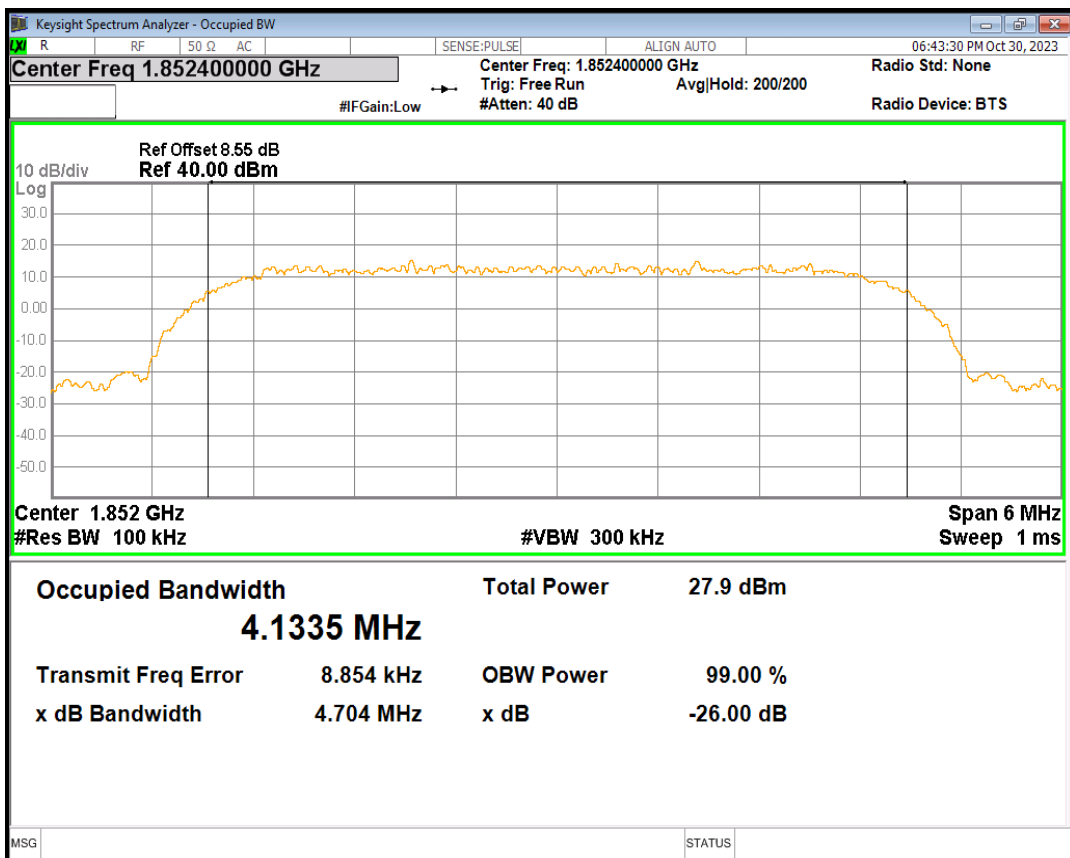

HSDPA Band2 Subtest1 Channel=9262

HSDPA Band2 Subtest1 Channel=9400

HSDPA Band2 Subtest1 Channel=9538

HSUPA Band2 Subtest1 Channel=9262

HSUPA Band2 Subtest1 Channel=9400

HSUPA Band2 Subtest1 Channel=9538

WCDMA Band2 Channel=9262