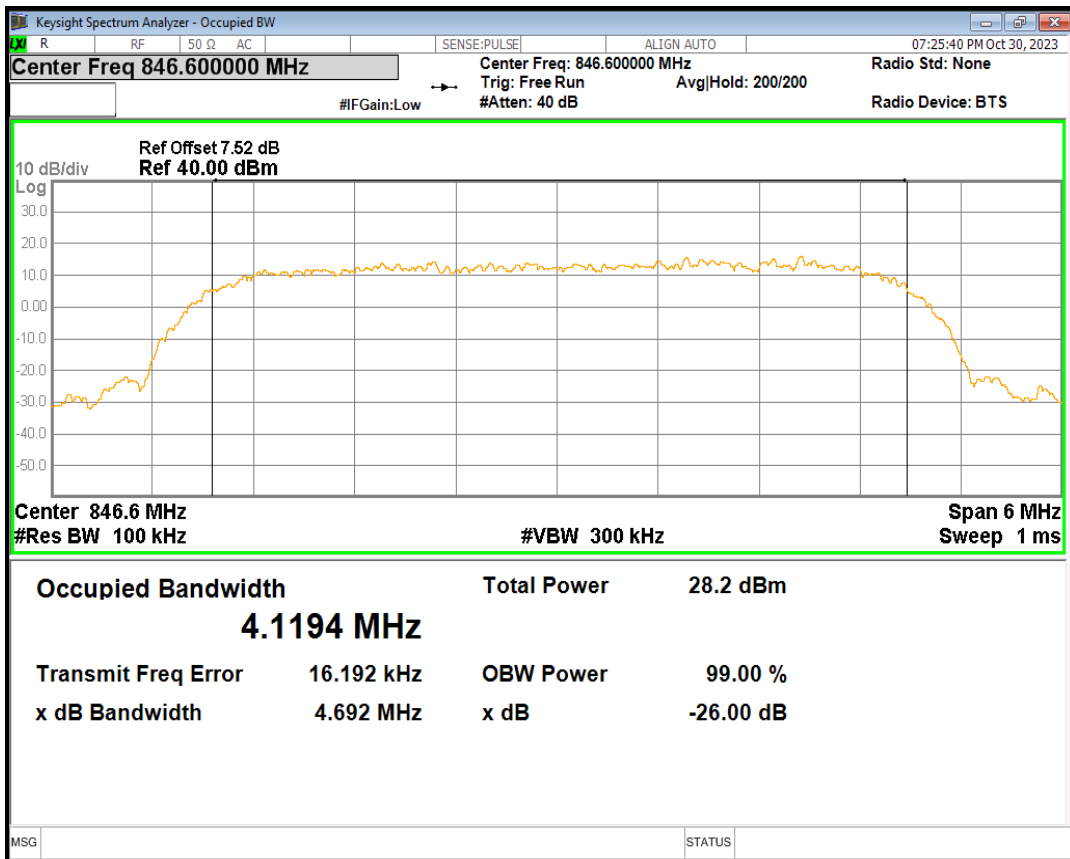

WCDMA Band5 Channel=4132