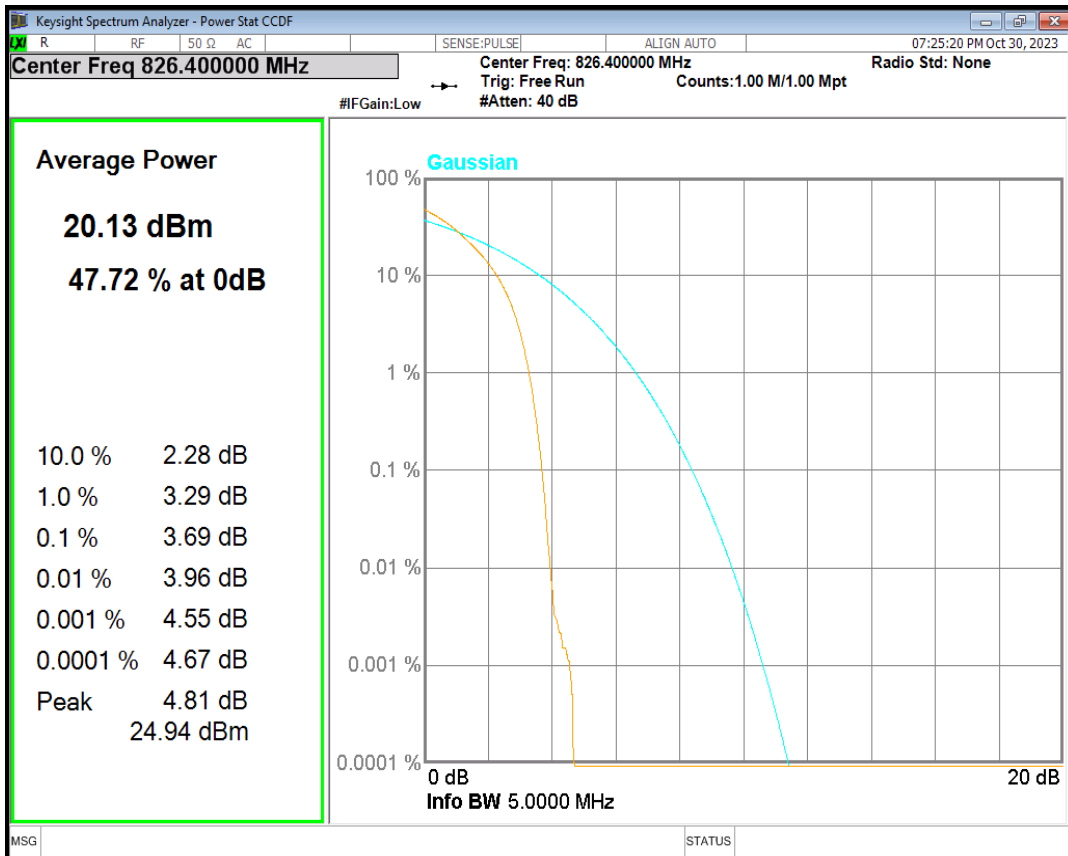

WCDMA Band2 Channel=9400

WCDMA Band2 Channel=9538

HSDPA Band5 Subtest1 Channel=4132

HSDPA Band5 Subtest1 Channel=4182

HSDPA Band5 Subtest1 Channel=4233

HSUPA Band5 Subtest1 Channel=4132

HSUPA Band5 Subtest1 Channel=4182