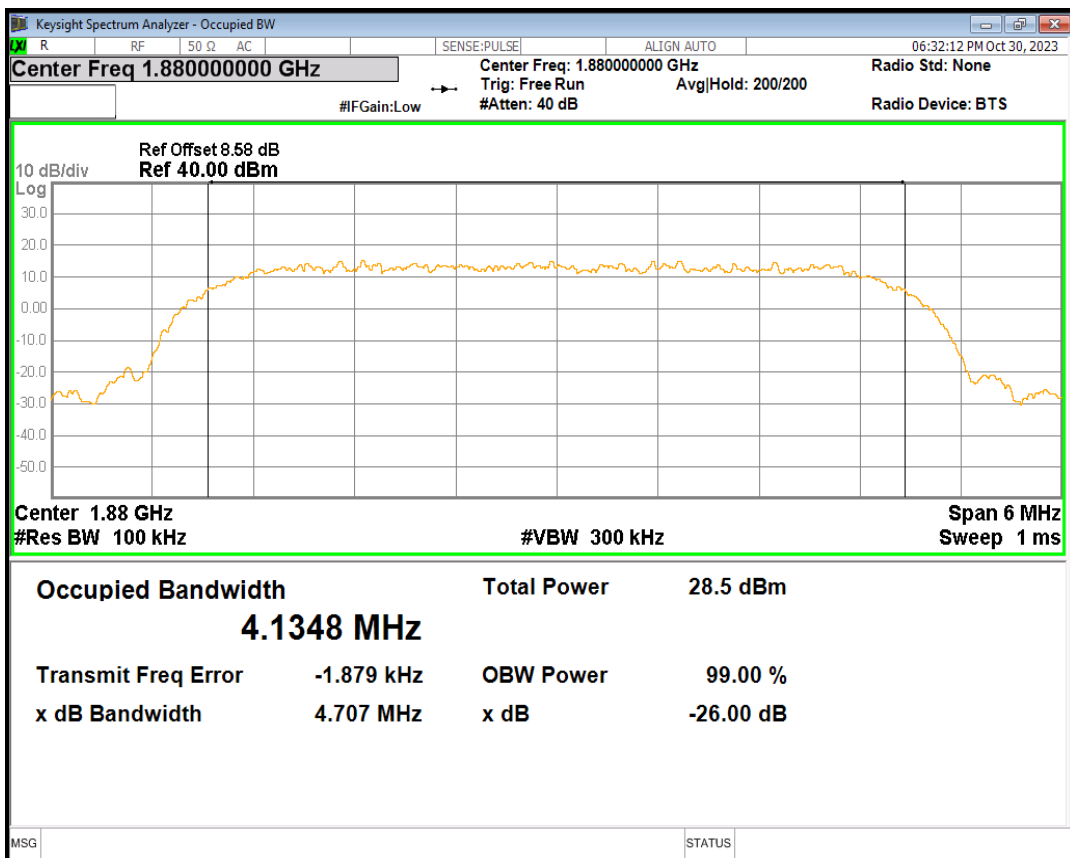

HSDPA Band2 Subtest1 Channel=9538