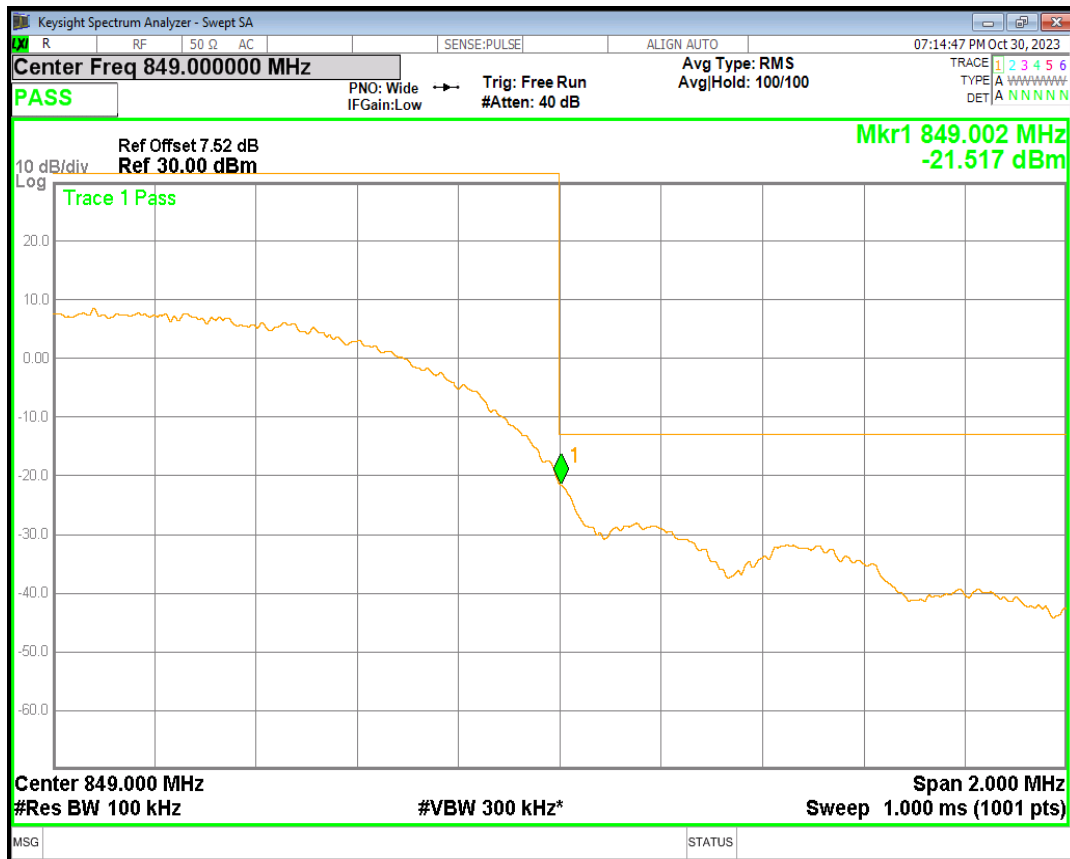

HSDPA Band5 Subtest1 Channel=4233

HSUPA Band5 Subtest1 Channel=4132

HSUPA Band5 Subtest1 Channel=4233

WCDMA Band5 Channel=4132

WCDMA Band5 Channel=4233

06 Out-of-band emissions

Band	Channel	Frequency (MHz)	Spur Freq (MHz)	Spur Level (dBm)	Limit (dBm)	Verdict
HSDPA Band2 Subtest1	9262	1852.4	18812.78	-24.26	-13	PASS
HSDPA Band2 Subtest1	9400	1880	18856.72	-23.62	-13	PASS
HSDPA Band2 Subtest1	9538	1907.6	16632.56	-24.08	-13	PASS
HSUPA Band2 Subtest1	9262	1852.4	19004.00	-23.69	-13	PASS
HSUPA Band2 Subtest1	9400	1880	19162.76	-23.80	-13	PASS
HSUPA Band2 Subtest1	9538	1907.6	18984.03	-24.30	-13	PASS
WCDMA Band2	9262	1852.4	18941.09	-23.33	-13	PASS
WCDMA Band2	9400	1880	18967.05	-23.84	-13	PASS
WCDMA Band2	9538	1907.6	19019.47	-24.17	-13	PASS
HSDPA Band5 Subtest1	4132	826.4	6257.76	-29.43	-13	PASS
HSDPA Band5 Subtest1	4182	836.4	5865.69	-29.59	-13	PASS
HSDPA Band5 Subtest1	4233	846.6	5846.75	-29.38	-13	PASS
HSUPA Band5 Subtest1	4132	826.4	5974.86	-28.65	-13	PASS
HSUPA Band5 Subtest1	4182	836.4	6219.13	-29.36	-13	PASS
HSUPA Band5 Subtest1	4233	846.6	5821.32	-29.21	-13	PASS
WCDMA Band5	4132	826.4	5779.20	-29.20	-13	PASS
WCDMA Band5	4182	836.4	5910.80	-29.07	-13	PASS
WCDMA Band5	4233	846.6	2807.89	-29.61	-13	PASS