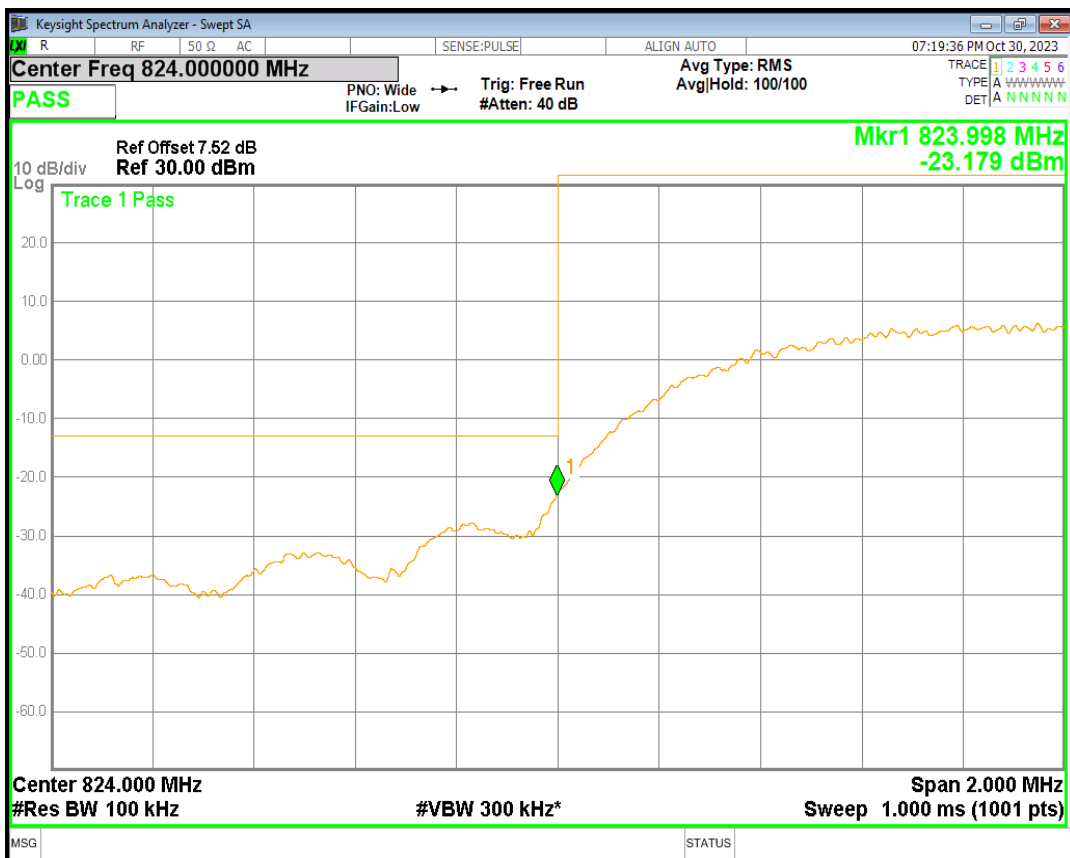

HSDPA Band2 Subtest1 Channel=9262

HSDPA Band2 Subtest1 Channel=9538

HSUPA Band2 Subtest1 Channel=9262

HSUPA Band2 Subtest1 Channel=9538

WCDMA Band2 Channel=9262

WCDMA Band2 Channel=9538

HSDPA Band5 Subtest1 Channel=4132

HSDPA Band5 Subtest1 Channel=4233

HSUPA Band5 Subtest1 Channel=4132

HSUPA Band5 Subtest1 Channel=4233

WCDMA Band5 Channel=4132

WCDMA Band5 Channel=4233

06 Out-of-band emissions

Band	Channel	Frequency (MHz)	Spur Freq (MHz)	Spur Level (dBm)	Limit (dBm)	Verdict
HSDPA Band2 Subtest1	9262	1852.4	18812.78	-24.26	-13	PASS
HSDPA Band2 Subtest1	9400	1880	18856.72	-23.62	-13	PASS
HSDPA Band2 Subtest1	9538	1907.6	16632.56	-24.08	-13	PASS
HSUPA Band2 Subtest1	9262	1852.4	19004.00	-23.69	-13	PASS
HSUPA Band2 Subtest1	9400	1880	19162.76	-23.80	-13	PASS
HSUPA Band2 Subtest1	9538	1907.6	18984.03	-24.30	-13	PASS
WCDMA Band2	9262	1852.4	18941.09	-23.33	-13	PASS
WCDMA Band2	9400	1880	18967.05	-23.84	-13	PASS
WCDMA Band2	9538	1907.6	19019.47	-24.17	-13	PASS
HSDPA Band5 Subtest1	4132	826.4	6257.76	-29.43	-13	PASS
HSDPA Band5 Subtest1	4182	836.4	5865.69	-29.59	-13	PASS
HSDPA Band5 Subtest1	4233	846.6	5846.75	-29.38	-13	PASS
HSUPA Band5 Subtest1	4132	826.4	5974.86	-28.65	-13	PASS
HSUPA Band5 Subtest1	4182	836.4	6219.13	-29.36	-13	PASS
HSUPA Band5 Subtest1	4233	846.6	5821.32	-29.21	-13	PASS
WCDMA Band5	4132	826.4	5779.20	-29.20	-13	PASS
WCDMA Band5	4182	836.4	5910.80	-29.07	-13	PASS
WCDMA Band5	4233	846.6	2807.89	-29.61	-13	PASS