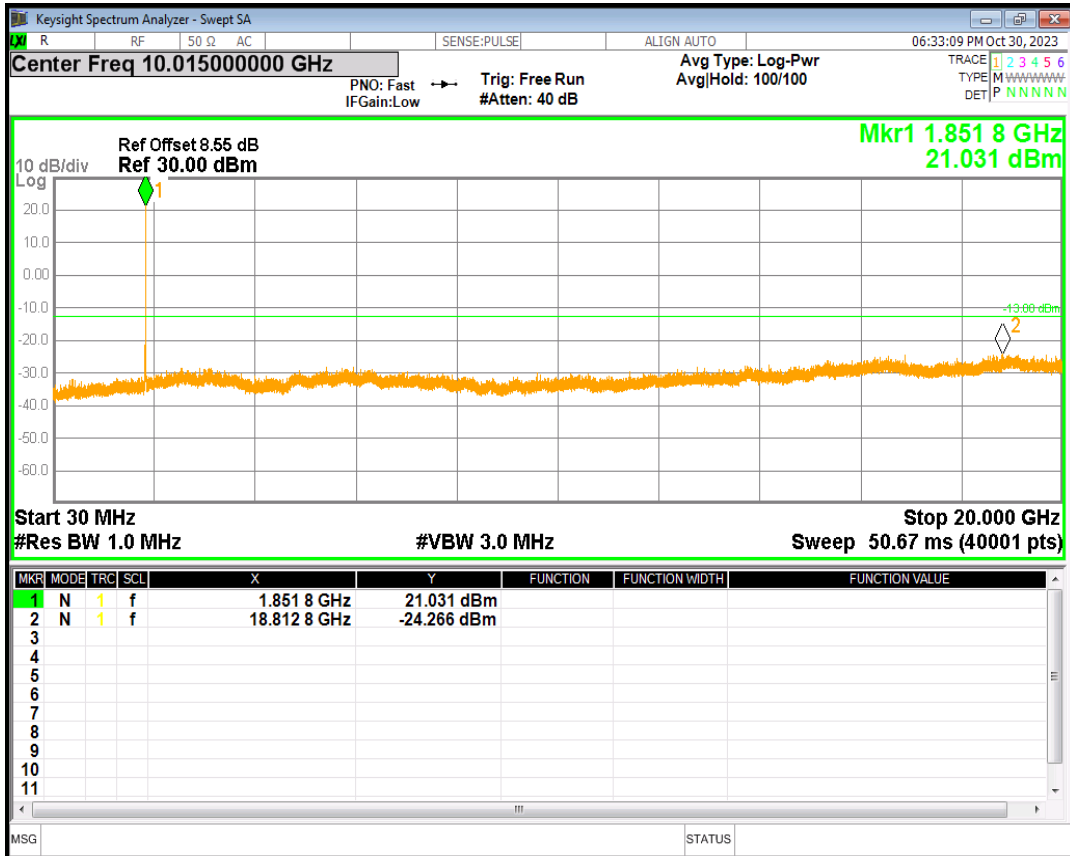

HSDPA Band5 Subtest1 Channel=4233

HSUPA Band5 Subtest1 Channel=4132

HSUPA Band5 Subtest1 Channel=4233

WCDMA Band5 Channel=4132

WCDMA Band5 Channel=4233

06 Out-of-band emissions

Band	Channel	Frequency (MHz)	Spur Freq (MHz)	Spur Level (dBm)	Limit (dBm)	Verdict
HSDPA Band2 Subtest1	9262	1852.4	18812.78	-24.26	-13	PASS
HSDPA Band2 Subtest1	9400	1880	18856.72	-23.62	-13	PASS
HSDPA Band2 Subtest1	9538	1907.6	16632.56	-24.08	-13	PASS
HSUPA Band2 Subtest1	9262	1852.4	19004.00	-23.69	-13	PASS
HSUPA Band2 Subtest1	9400	1880	19162.76	-23.80	-13	PASS
HSUPA Band2 Subtest1	9538	1907.6	18984.03	-24.30	-13	PASS
WCDMA Band2	9262	1852.4	18941.09	-23.33	-13	PASS
WCDMA Band2	9400	1880	18967.05	-23.84	-13	PASS
WCDMA Band2	9538	1907.6	19019.47	-24.17	-13	PASS
HSDPA Band5 Subtest1	4132	826.4	6257.76	-29.43	-13	PASS
HSDPA Band5 Subtest1	4182	836.4	5865.69	-29.59	-13	PASS
HSDPA Band5 Subtest1	4233	846.6	5846.75	-29.38	-13	PASS
HSUPA Band5 Subtest1	4132	826.4	5974.86	-28.65	-13	PASS
HSUPA Band5 Subtest1	4182	836.4	6219.13	-29.36	-13	PASS
HSUPA Band5 Subtest1	4233	846.6	5821.32	-29.21	-13	PASS
WCDMA Band5	4132	826.4	5779.20	-29.20	-13	PASS
WCDMA Band5	4182	836.4	5910.80	-29.07	-13	PASS
WCDMA Band5	4233	846.6	2807.89	-29.61	-13	PASS

HSDPA Band2 Subtest1 Channel=9262

HSDPA Band2 Subtest1 Channel=9400

HSDPA Band2 Subtest1 Channel=9538

HSUPA Band2 Subtest1 Channel=9262

HSUPA Band2 Subtest1 Channel=9400

HSUPA Band2 Subtest1 Channel=9538

WCDMA Band2 Channel=9262