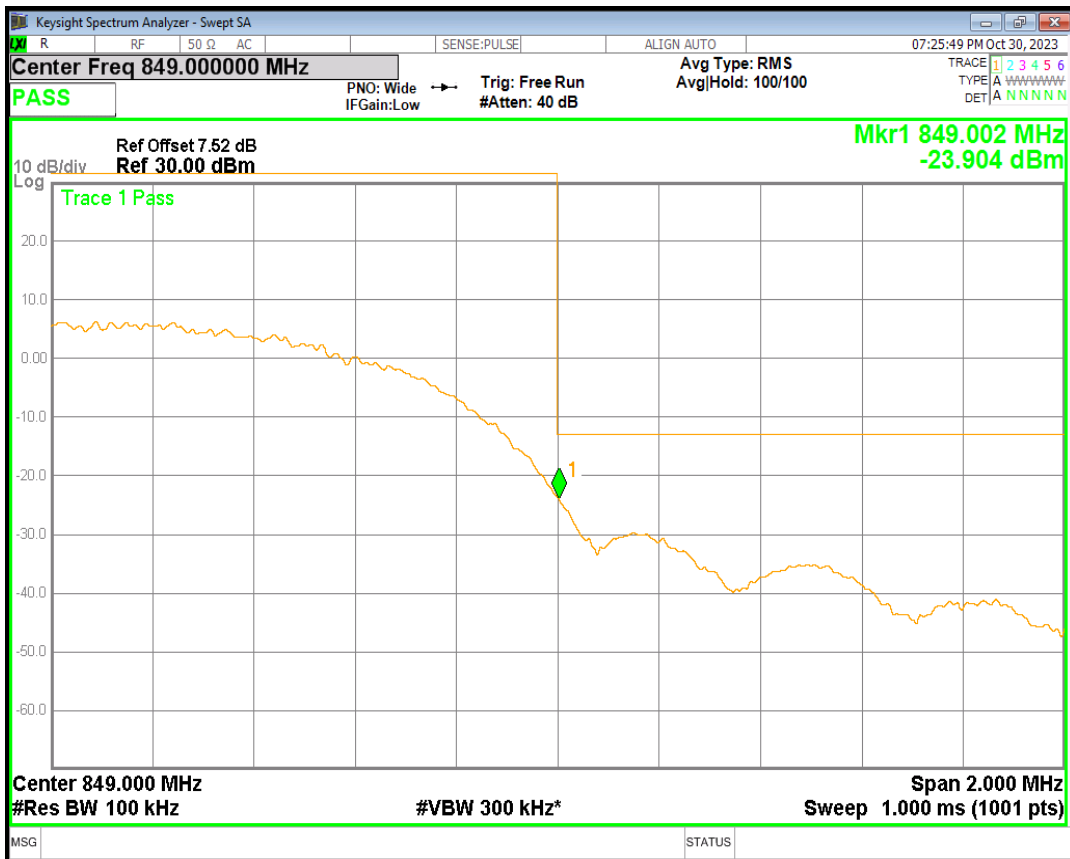

HSDPA Band2 Subtest1 Channel=9262

HSDPA Band2 Subtest1 Channel=9538

HSUPA Band2 Subtest1 Channel=9262

HSUPA Band2 Subtest1 Channel=9538

WCDMA Band2 Channel=9262

WCDMA Band2 Channel=9538

HSDPA Band5 Subtest1 Channel=4132

HSDPA Band5 Subtest1 Channel=4233

HSUPA Band5 Subtest1 Channel=4132

HSUPA Band5 Subtest1 Channel=4233

WCDMA Band5 Channel=4132

WCDMA Band5 Channel=4233

06 Out-of-band emissions

Band	Channel	Frequency (MHz)	Spur Freq (MHz)	Spur Level (dBm)	Limit (dBm)	Verdict
HSDPA Band2 Subtest1	9262	1852.4	18812.78	-24.26	-13	PASS
HSDPA Band2 Subtest1	9400	1880	18856.72	-23.62	-13	PASS
HSDPA Band2 Subtest1	9538	1907.6	16632.56	-24.08	-13	PASS
HSUPA Band2 Subtest1	9262	1852.4	19004.00	-23.69	-13	PASS
HSUPA Band2 Subtest1	9400	1880	19162.76	-23.80	-13	PASS
HSUPA Band2 Subtest1	9538	1907.6	18984.03	-24.30	-13	PASS
WCDMA Band2	9262	1852.4	18941.09	-23.33	-13	PASS
WCDMA Band2	9400	1880	18967.05	-23.84	-13	PASS
WCDMA Band2	9538	1907.6	19019.47	-24.17	-13	PASS
HSDPA Band5 Subtest1	4132	826.4	6257.76	-29.43	-13	PASS
HSDPA Band5 Subtest1	4182	836.4	5865.69	-29.59	-13	PASS
HSDPA Band5 Subtest1	4233	846.6	5846.75	-29.38	-13	PASS
HSUPA Band5 Subtest1	4132	826.4	5974.86	-28.65	-13	PASS
HSUPA Band5 Subtest1	4182	836.4	6219.13	-29.36	-13	PASS
HSUPA Band5 Subtest1	4233	846.6	5821.32	-29.21	-13	PASS
WCDMA Band5	4132	826.4	5779.20	-29.20	-13	PASS
WCDMA Band5	4182	836.4	5910.80	-29.07	-13	PASS
WCDMA Band5	4233	846.6	2807.89	-29.61	-13	PASS