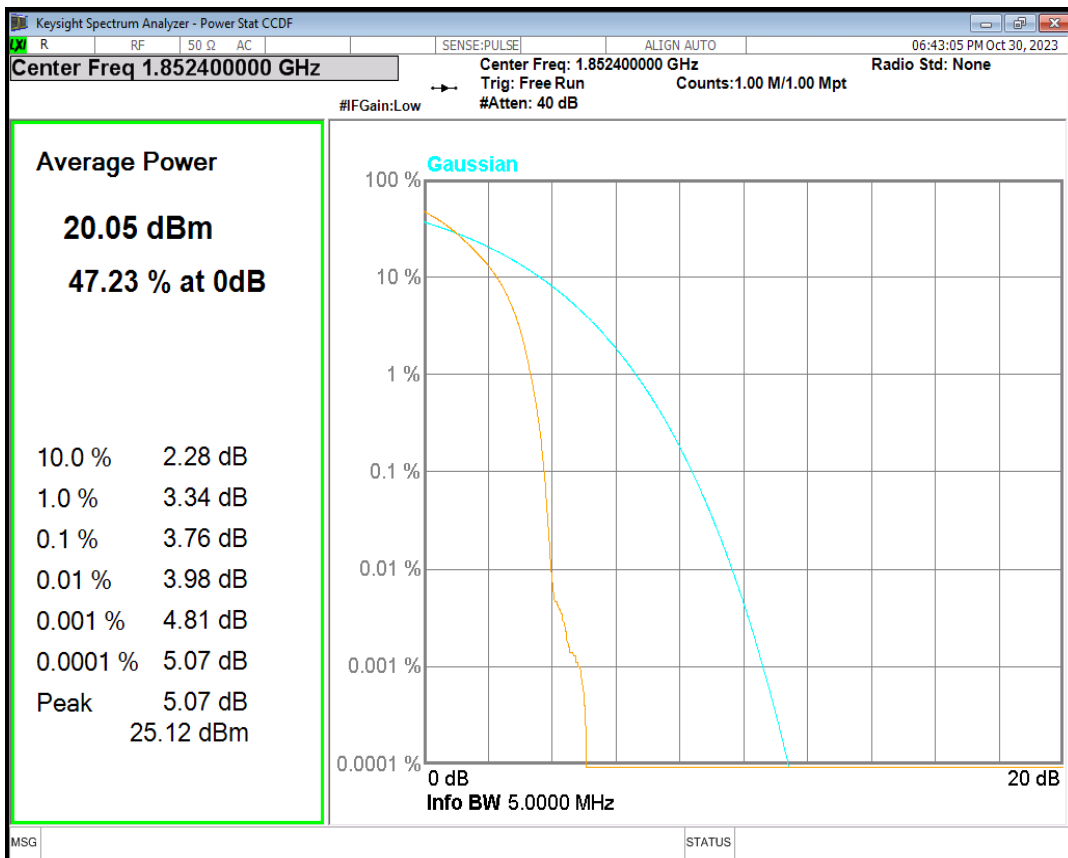

HSDPA Band2 Subtest1 Channel=9262

HSDPA Band2 Subtest1 Channel=9400

HSDPA Band2 Subtest1 Channel=9538

HSUPA Band2 Subtest1 Channel=9262

HSUPA Band2 Subtest1 Channel=9400

HSUPA Band2 Subtest1 Channel=9538

WCDMA Band2 Channel=9262