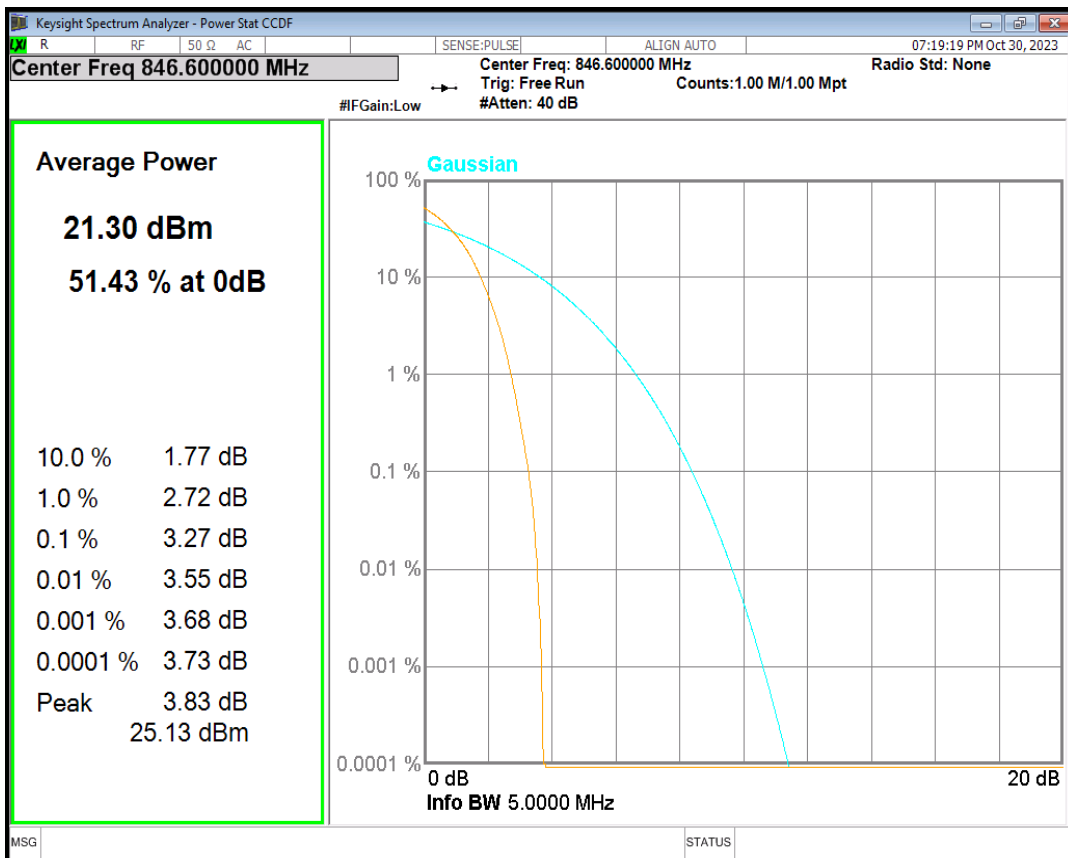

WCDMA Band2 Channel=9400

WCDMA Band2 Channel=9538

HSDPA Band5 Subtest1 Channel=4132

HSDPA Band5 Subtest1 Channel=4182

HSDPA Band5 Subtest1 Channel=4233

HSUPA Band5 Subtest1 Channel=4132

HSUPA Band5 Subtest1 Channel=4182