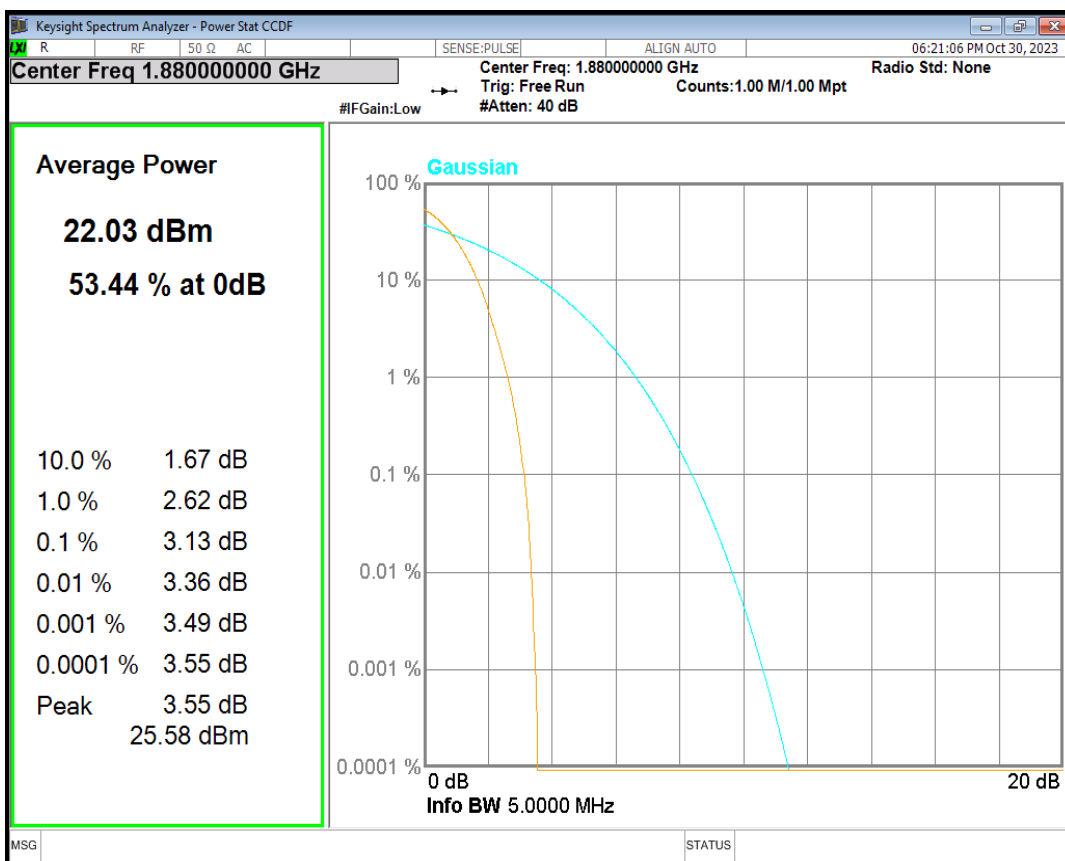

WCDMA Band2 Channel=9538