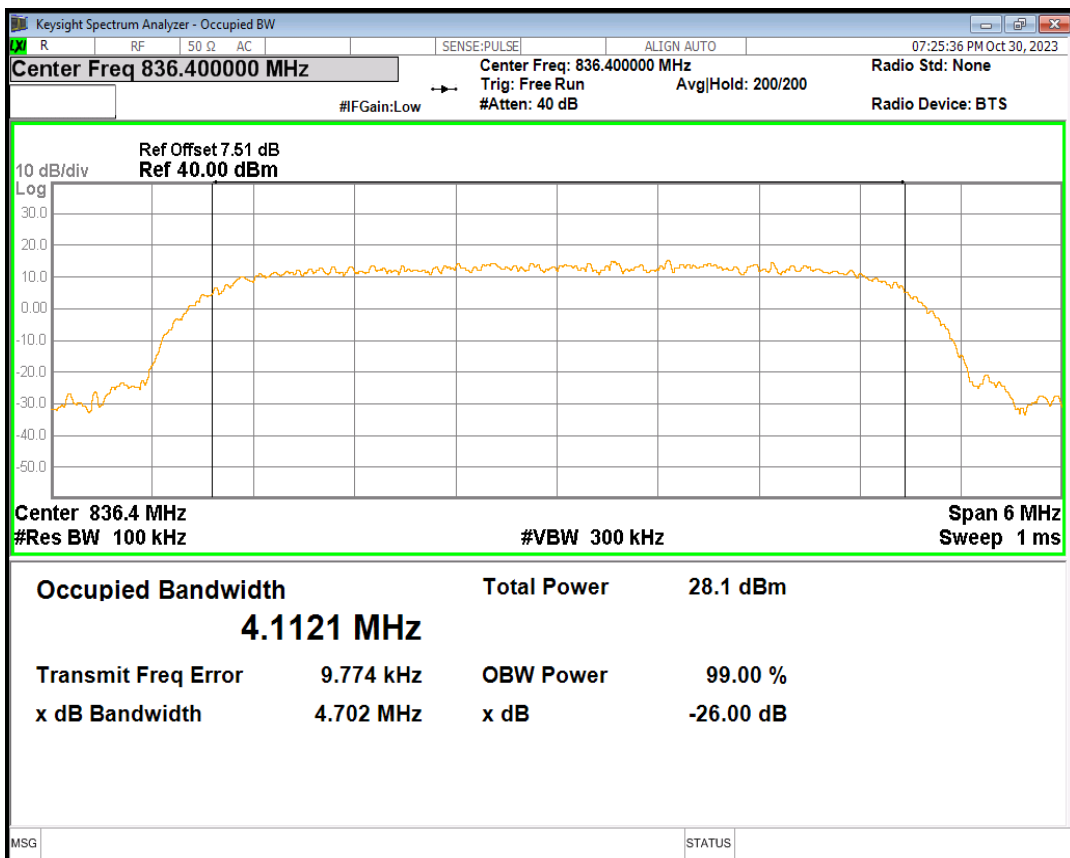

WCDMA Band2 Channel=9400

WCDMA Band2 Channel=9538

HSDPA Band5 Subtest1 Channel=4132

HSDPA Band5 Subtest1 Channel=4182

HSDPA Band5 Subtest1 Channel=4233

HSUPA Band5 Subtest1 Channel=4132

HSUPA Band5 Subtest1 Channel=4182