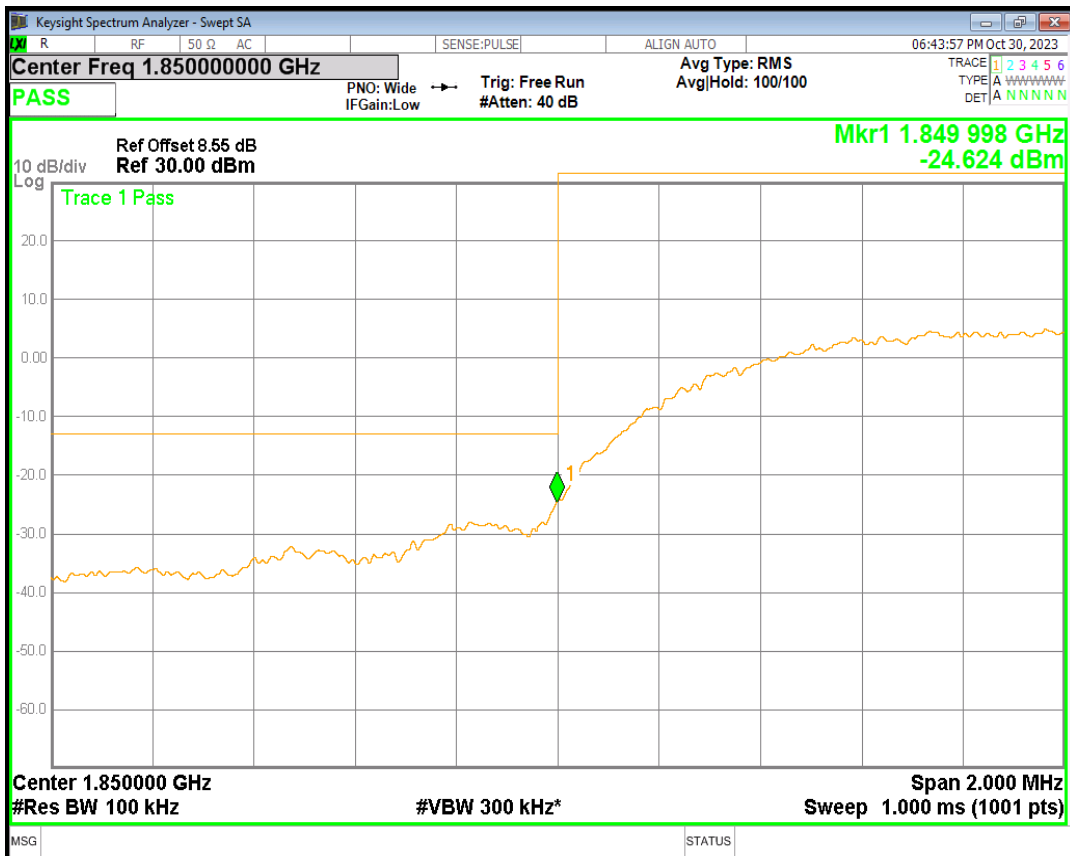

HSUPA Band5 Subtest1 Channel=4233

WCDMA Band5 Channel=4132

WCDMA Band5 Channel=4182

WCDMA Band5 Channel=4233

05 Band edge

Band	Channel	Frequency (MHz)	Spur Freq (MHz)	Spur Level (dBm)	Limit (dBm)	Verdict
HSDPA Band2 Subtest1	9262	1852.4	1850.00	-25.19	-13	PASS
HSDPA Band2 Subtest1	9538	1907.6	1910.00	-24.81	-13	PASS
HSUPA Band2 Subtest1	9262	1852.4	1850.00	-24.62	-13	PASS
HSUPA Band2 Subtest1	9538	1907.6	1910.00	-25.27	-13	PASS
WCDMA Band2	9262	1852.4	1850.00	-23.78	-13	PASS
WCDMA Band2	9538	1907.6	1910.00	-24.63	-13	PASS
HSDPA Band5 Subtest1	4132	826.4	824.00	-23.17	-13	PASS
HSDPA Band5 Subtest1	4233	846.6	849.00	-22.68	-13	PASS
HSUPA Band5 Subtest1	4132	826.4	824.00	-23.67	-13	PASS
HSUPA Band5 Subtest1	4233	846.6	849.00	-23.90	-13	PASS
WCDMA Band5	4132	826.4	824.00	-22.22	-13	PASS
WCDMA Band5	4233	846.6	849.00	-21.51	-13	PASS

HSDPA Band2 Subtest1 Channel=9262

HSDPA Band2 Subtest1 Channel=9538

HSUPA Band2 Subtest1 Channel=9262

HSUPA Band2 Subtest1 Channel=9538

WCDMA Band2 Channel=9262

WCDMA Band2 Channel=9538

HSDPA Band5 Subtest1 Channel=4132