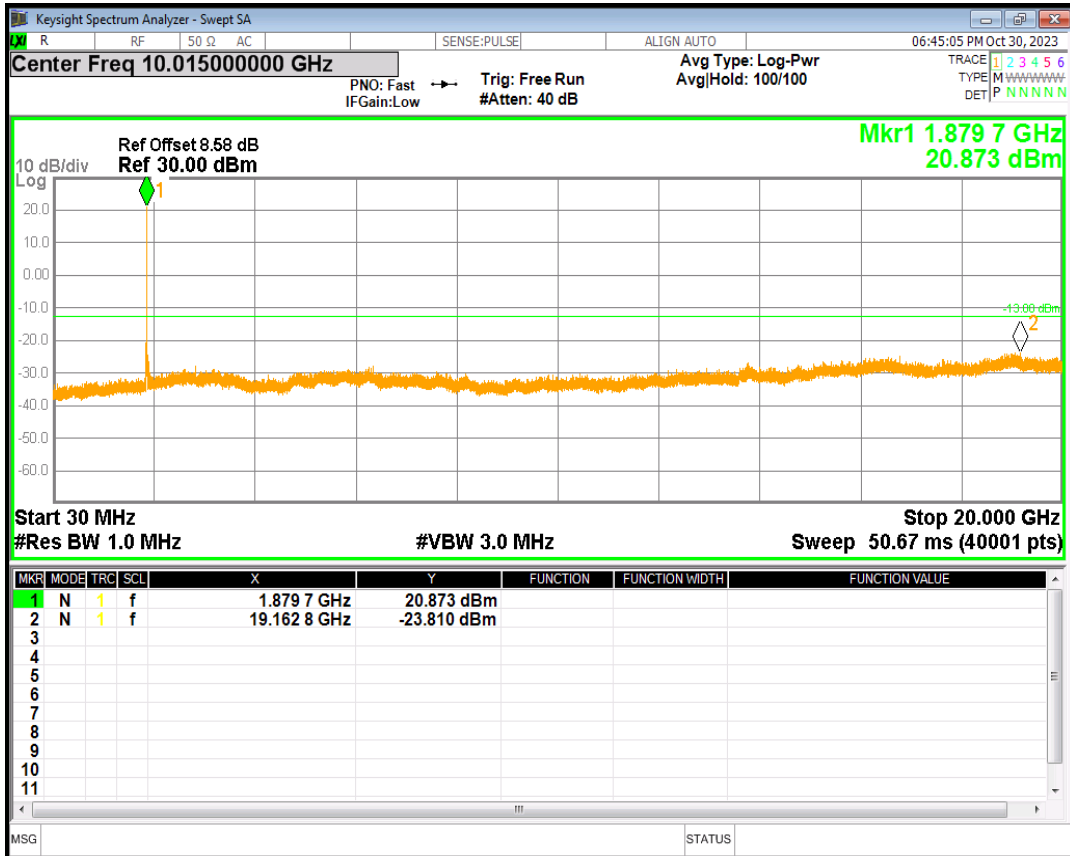

HSDPA Band2 Subtest1 Channel=9262

HSDPA Band2 Subtest1 Channel=9400

HSDPA Band2 Subtest1 Channel=9538

HSUPA Band2 Subtest1 Channel=9262

HSUPA Band2 Subtest1 Channel=9400

HSUPA Band2 Subtest1 Channel=9538

WCDMA Band2 Channel=9262