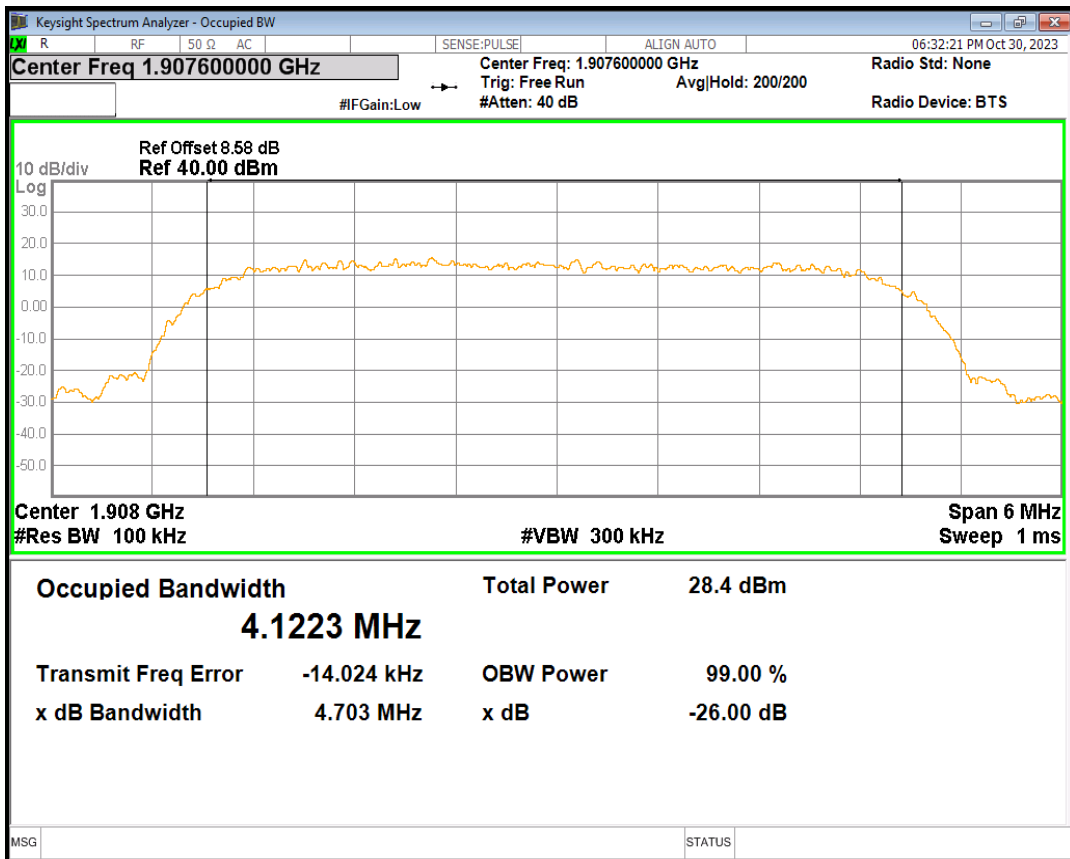

HSUPA Band2 Subtest1 Channel=9262