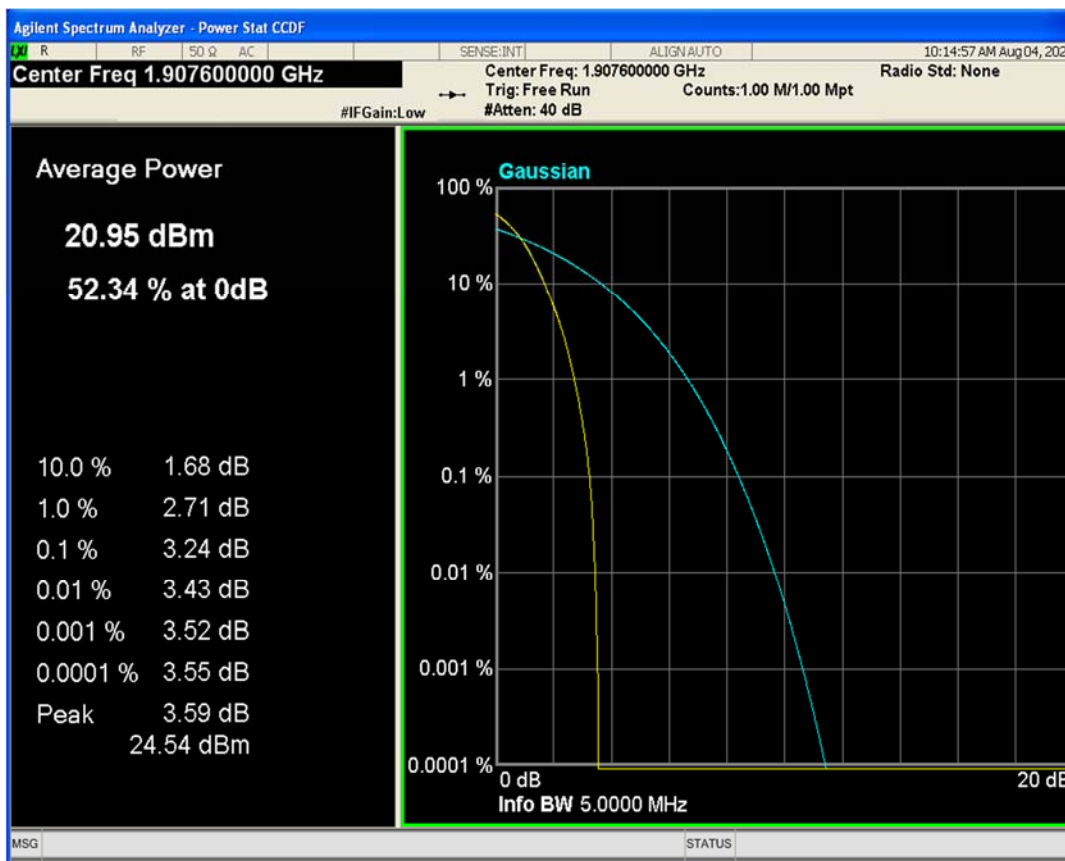

03 Peak-to-Average Ratio

Band	Channel	Frequency (MHz)	Result (dB)	high Limit (dB)	Verdict
HSDPA Band2 Subtest1	9262	1852.4	3.43	13	PASS
HSDPA Band2 Subtest1	9400	1880	3.26	13	PASS
HSDPA Band2 Subtest1	9538	1907.6	3.24	13	PASS
HSUPA Band2 Subtest1	9262	1852.4	3.85	13	PASS
HSUPA Band2 Subtest1	9400	1880	3.71	13	PASS
HSUPA Band2 Subtest1	9538	1907.6	3.75	13	PASS
WCDMA Band2	9262	1852.4	3.35	13	PASS
WCDMA Band2	9400	1880	3.22	13	PASS
WCDMA Band2	9538	1907.6	3.19	13	PASS
HSDPA Band5 Subtest1	4132	826.4	3.08	13	PASS
HSDPA Band5 Subtest1	4182	836.4	3.19	13	PASS
HSDPA Band5 Subtest1	4233	846.6	3.23	13	PASS
HSUPA Band5 Subtest1	4132	826.4	3.63	13	PASS
HSUPA Band5 Subtest1	4182	836.4	3.62	13	PASS
HSUPA Band5 Subtest1	4233	846.6	3.74	13	PASS
WCDMA Band5	4132	826.4	2.97	13	PASS
WCDMA Band5	4182	836.4	3.04	13	PASS
WCDMA Band5	4233	846.6	3.03	13	PASS

HSDPA Band2 Subtest1 Channel=9262

HSDPA Band2 Subtest1 Channel=9400

HSDPA Band2 Subtest1 Channel=9538

HSUPA Band2 Subtest1 Channel=9262

HSUPA Band2 Subtest1 Channel=9400

HSUPA Band2 Subtest1 Channel=9538

WCDMA Band2 Channel=9262