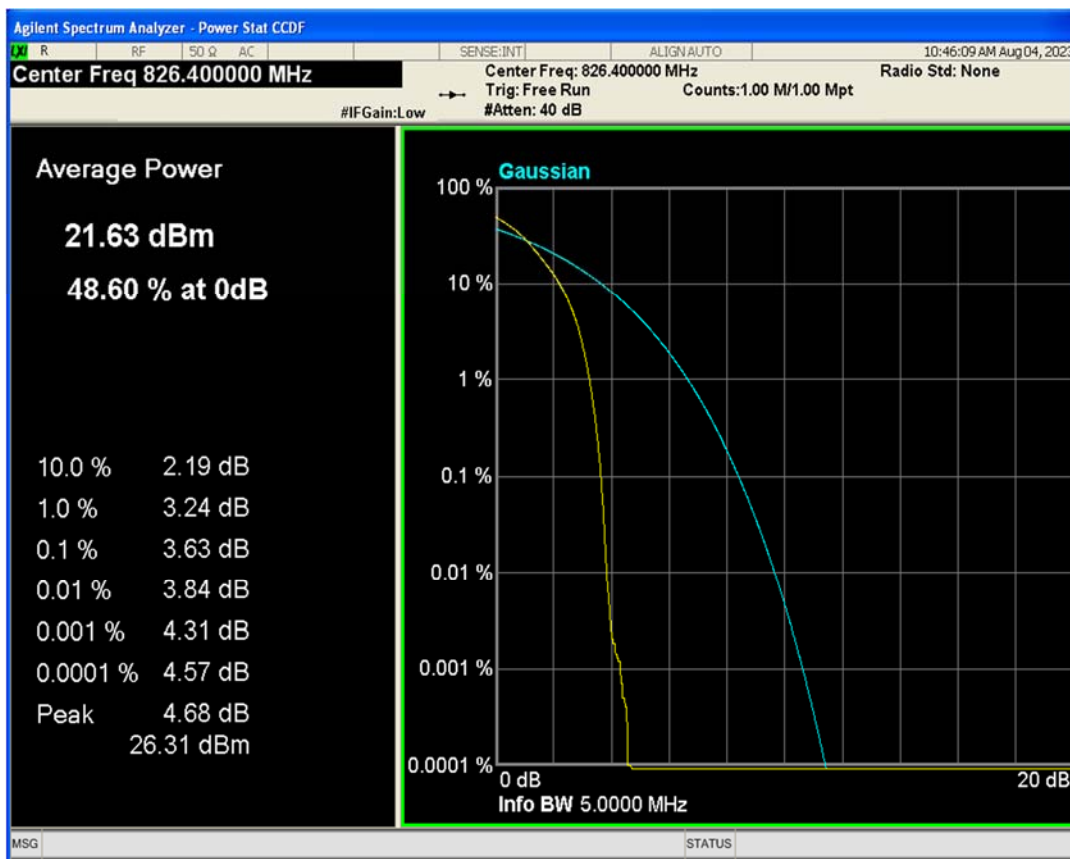

WCDMA Band2 Channel=9400

WCDMA Band2 Channel=9538

HSDPA Band5 Subtest1 Channel=4132

HSDPA Band5 Subtest1 Channel=4182

HSDPA Band5 Subtest1 Channel=4233

HSUPA Band5 Subtest1 Channel=4132

HSUPA Band5 Subtest1 Channel=4182