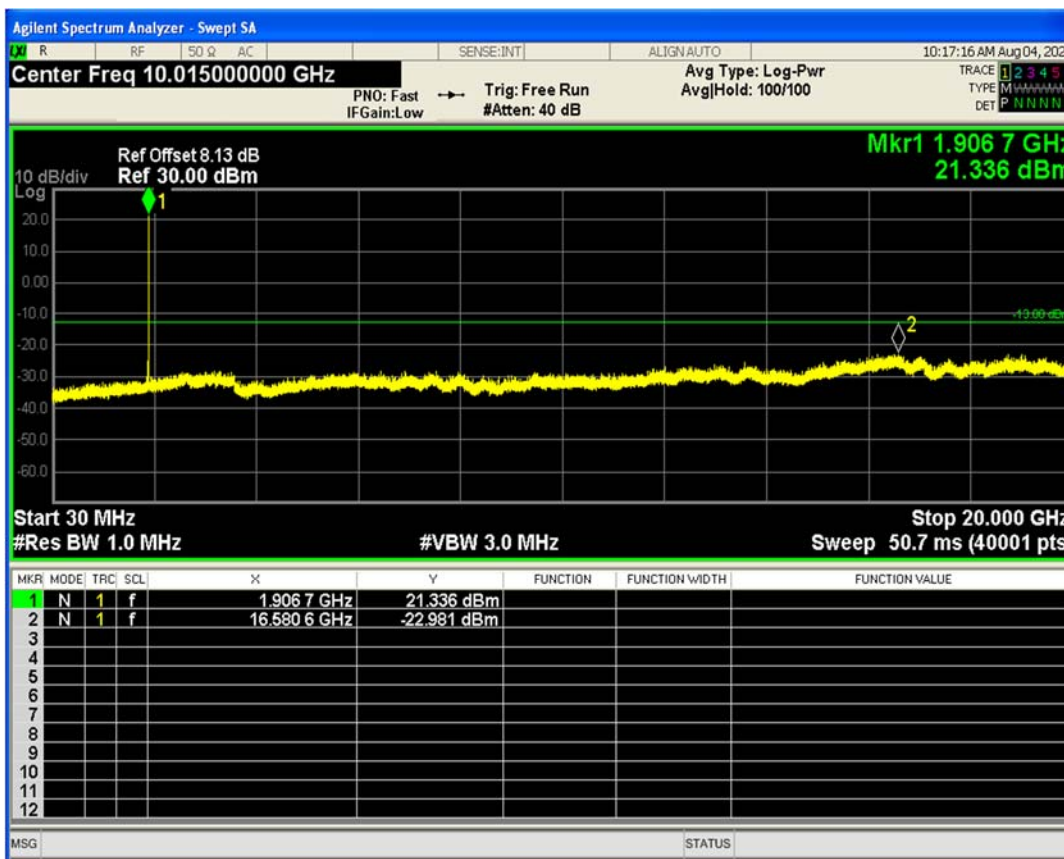

HSDPA Band5 Subtest1 Channel=4233

HSUPA Band5 Subtest1 Channel=4132

HSUPA Band5 Subtest1 Channel=4233

WCDMA Band5 Channel=4132

WCDMA Band5 Channel=4233

06 Out-of-band emissions

Band	Channel	Frequency (MHz)	Spur Freq (MHz)	Spur Level (dBm)	Limit (dBm)	Verdict
HSDPA Band2 Subtest1	9262	1852.4	16491.77	-22.38	-13	PASS
HSDPA Band2 Subtest1	9400	1880	16470.30	-22.16	-13	PASS
HSDPA Band2 Subtest1	9538	1907.6	16580.64	-22.98	-13	PASS
HSUPA Band2 Subtest1	9262	1852.4	16613.59	-22.46	-13	PASS
HSUPA Band2 Subtest1	9400	1880	16454.33	-22.53	-13	PASS
HSUPA Band2 Subtest1	9538	1907.6	16182.73	-22.66	-13	PASS
WCDMA Band2	9262	1852.4	17073.40	-22.93	-13	PASS
WCDMA Band2	9400	1880	16465.31	-23.19	-13	PASS
WCDMA Band2	9538	1907.6	16599.11	-21.97	-13	PASS
HSDPA Band5 Subtest1	4132	826.4	2666.32	-28.54	-13	PASS
HSDPA Band5 Subtest1	4182	836.4	6937.22	-28.79	-13	PASS
HSDPA Band5 Subtest1	4233	846.6	3191.49	-27.61	-13	PASS
HSUPA Band5 Subtest1	4132	826.4	5969.13	-28.30	-13	PASS
HSUPA Band5 Subtest1	4182	836.4	2658.59	-28.51	-13	PASS
HSUPA Band5 Subtest1	4233	846.6	3487.60	-28.57	-13	PASS
WCDMA Band5	4132	826.4	3317.11	-28.04	-13	PASS
WCDMA Band5	4182	836.4	3213.67	-29.01	-13	PASS
WCDMA Band5	4233	846.6	3234.36	-28.23	-13	PASS

HSDPA Band2 Subtest1 Channel=9262

HSDPA Band2 Subtest1 Channel=9400

HSDPA Band2 Subtest1 Channel=9538

HSUPA Band2 Subtest1 Channel=9262

HSUPA Band2 Subtest1 Channel=9400

HSUPA Band2 Subtest1 Channel=9538

WCDMA Band2 Channel=9262