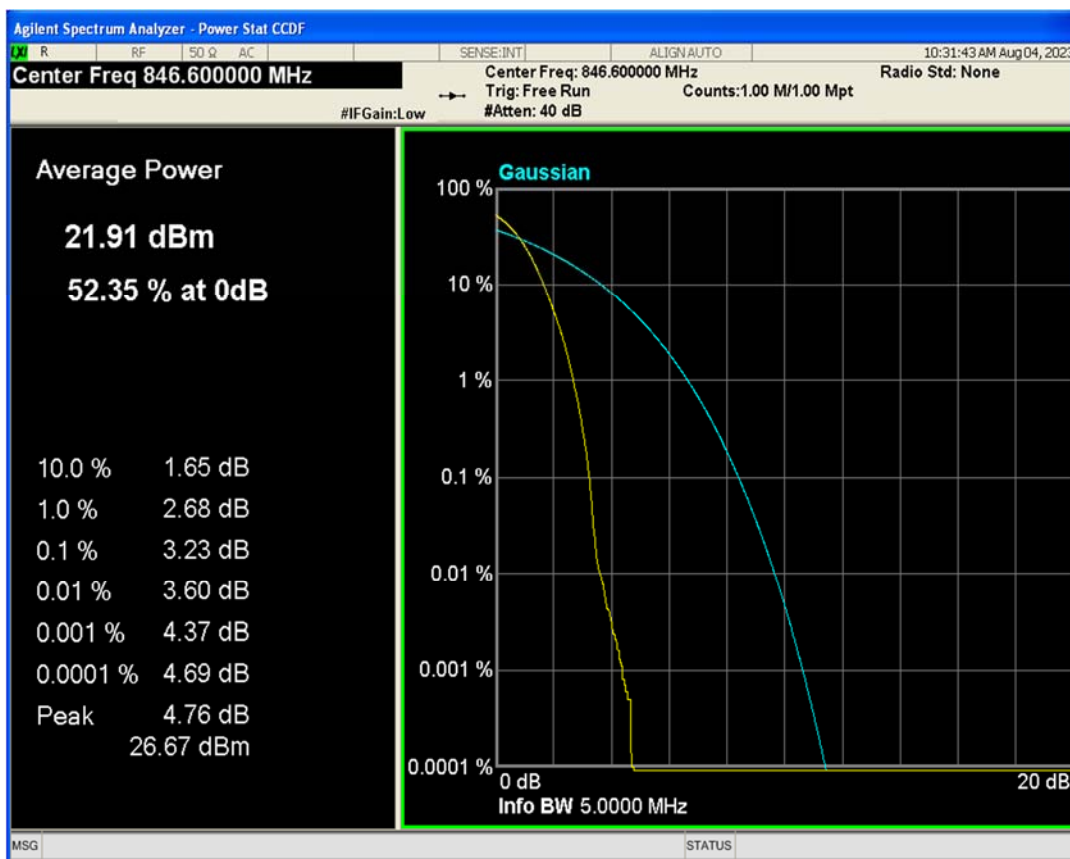

WCDMA Band2 Channel=9400

WCDMA Band2 Channel=9538

HSDPA Band5 Subtest1 Channel=4132

HSDPA Band5 Subtest1 Channel=4182

HSDPA Band5 Subtest1 Channel=4233

HSUPA Band5 Subtest1 Channel=4132

HSUPA Band5 Subtest1 Channel=4182