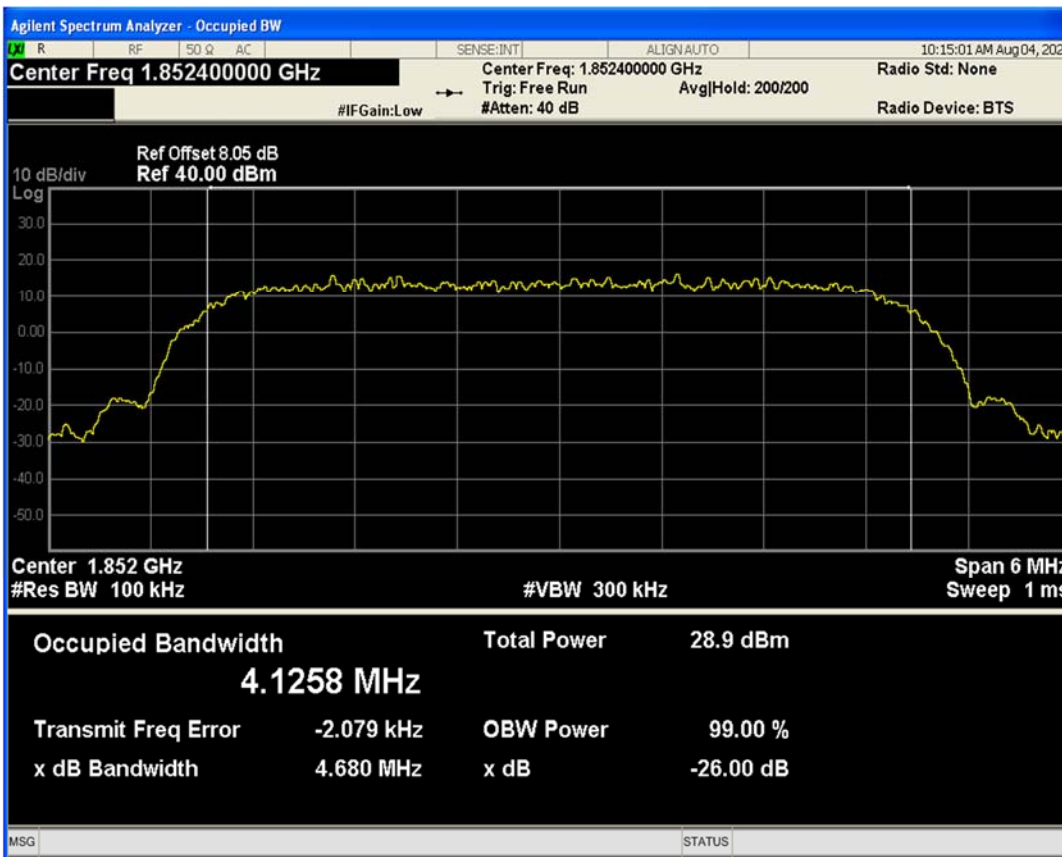

HSDPA Band2 Subtest1 Channel=9400