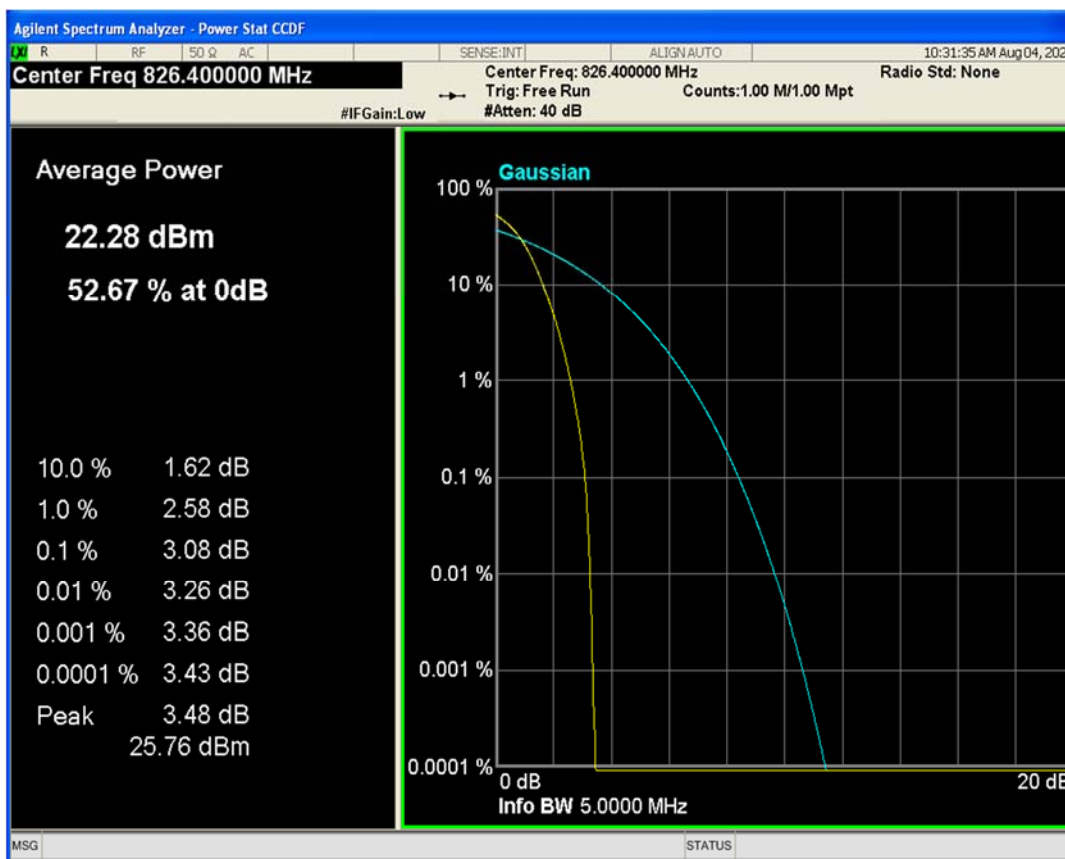

HSDPA Band5 Subtest1 Channel=4132