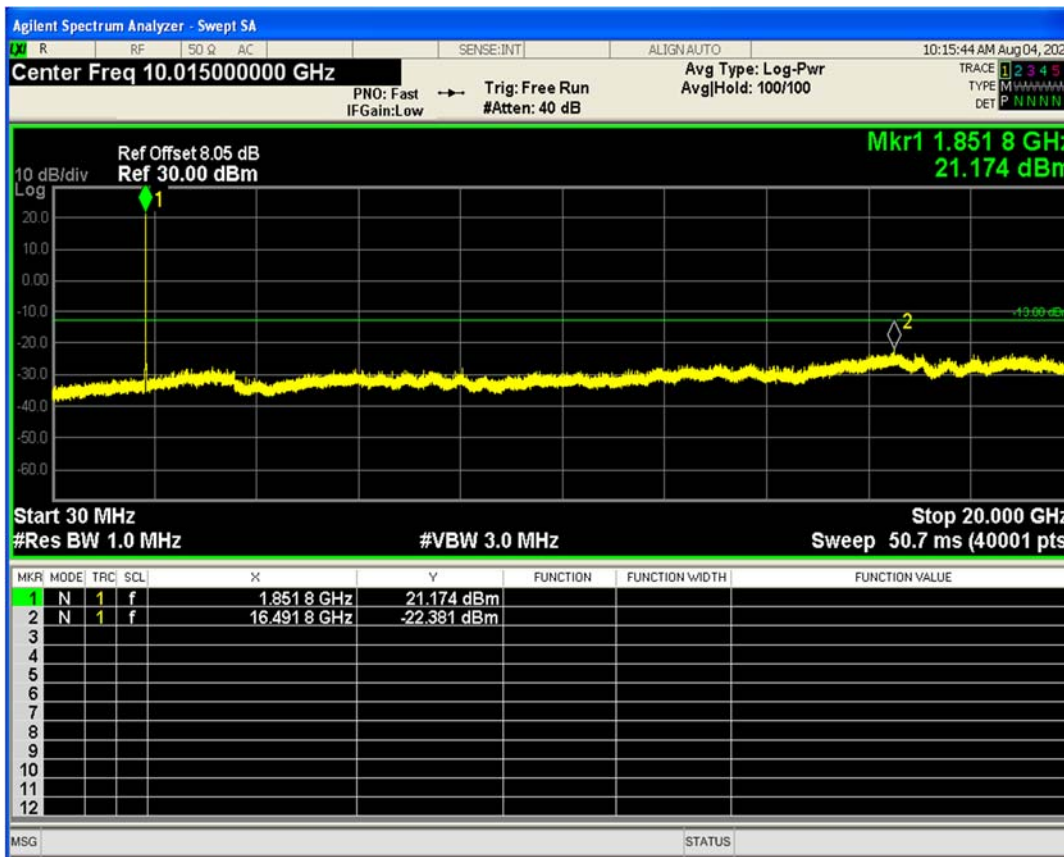

HSDPA Band5 Subtest1 Channel=4233

HSUPA Band5 Subtest1 Channel=4132

HSUPA Band5 Subtest1 Channel=4233

WCDMA Band5 Channel=4132

WCDMA Band5 Channel=4233

06 Out-of-band emissions

Band	Channel	Frequency (MHz)	Spur Freq (MHz)	Spur Level (dBm)	Limit (dBm)	Verdict
HSDPA Band2 Subtest1	9262	1852.4	16491.77	-22.38	-13	PASS
HSDPA Band2 Subtest1	9400	1880	16470.30	-22.16	-13	PASS
HSDPA Band2 Subtest1	9538	1907.6	16580.64	-22.98	-13	PASS
HSUPA Band2 Subtest1	9262	1852.4	16613.59	-22.46	-13	PASS
HSUPA Band2 Subtest1	9400	1880	16454.33	-22.53	-13	PASS
HSUPA Band2 Subtest1	9538	1907.6	16182.73	-22.66	-13	PASS
WCDMA Band2	9262	1852.4	17073.40	-22.93	-13	PASS
WCDMA Band2	9400	1880	16465.31	-23.19	-13	PASS
WCDMA Band2	9538	1907.6	16599.11	-21.97	-13	PASS
HSDPA Band5 Subtest1	4132	826.4	2666.32	-28.54	-13	PASS
HSDPA Band5 Subtest1	4182	836.4	6937.22	-28.79	-13	PASS
HSDPA Band5 Subtest1	4233	846.6	3191.49	-27.61	-13	PASS
HSUPA Band5 Subtest1	4132	826.4	5969.13	-28.30	-13	PASS
HSUPA Band5 Subtest1	4182	836.4	2658.59	-28.51	-13	PASS
HSUPA Band5 Subtest1	4233	846.6	3487.60	-28.57	-13	PASS
WCDMA Band5	4132	826.4	3317.11	-28.04	-13	PASS
WCDMA Band5	4182	836.4	3213.67	-29.01	-13	PASS
WCDMA Band5	4233	846.6	3234.36	-28.23	-13	PASS

HSDPA Band2 Subtest1 Channel=9262

HSDPA Band2 Subtest1 Channel=9400

HSDPA Band2 Subtest1 Channel=9538

HSUPA Band2 Subtest1 Channel=9262

HSUPA Band2 Subtest1 Channel=9400

HSUPA Band2 Subtest1 Channel=9538

WCDMA Band2 Channel=9262