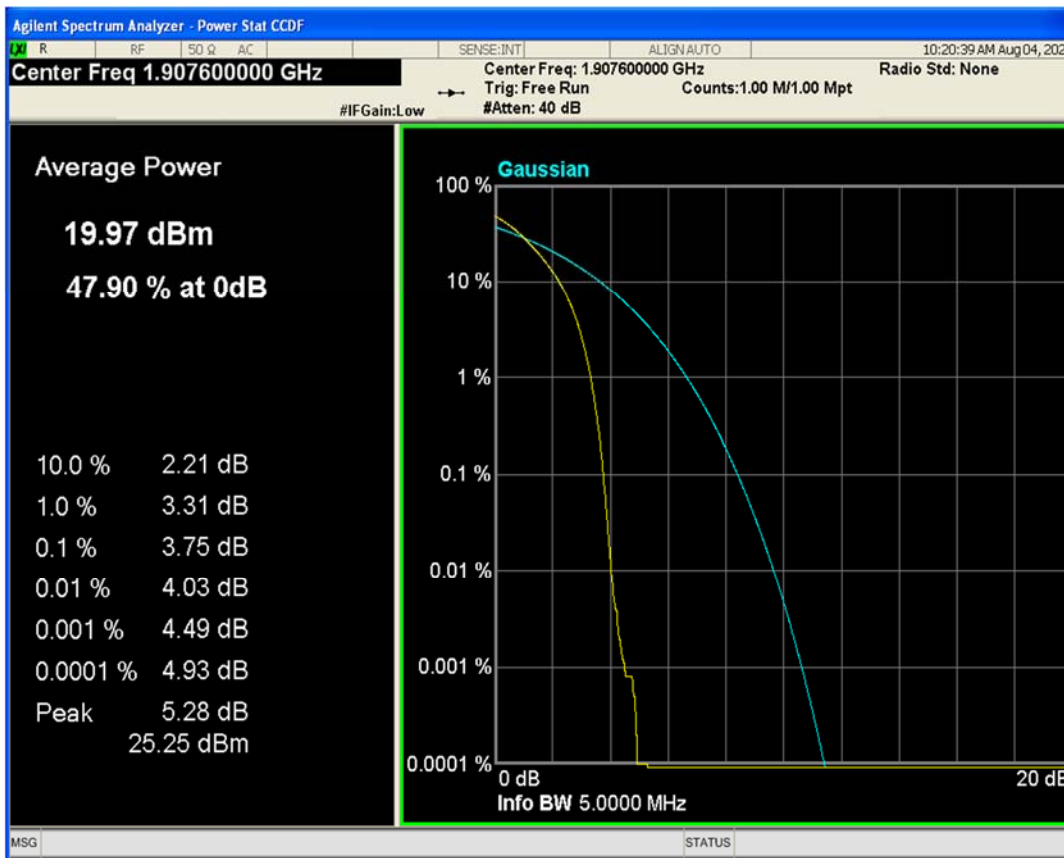

HSDPA Band2 Subtest1 Channel=9262

HSDPA Band2 Subtest1 Channel=9400

HSDPA Band2 Subtest1 Channel=9538

HSUPA Band2 Subtest1 Channel=9262

HSUPA Band2 Subtest1 Channel=9400

HSUPA Band2 Subtest1 Channel=9538

WCDMA Band2 Channel=9262