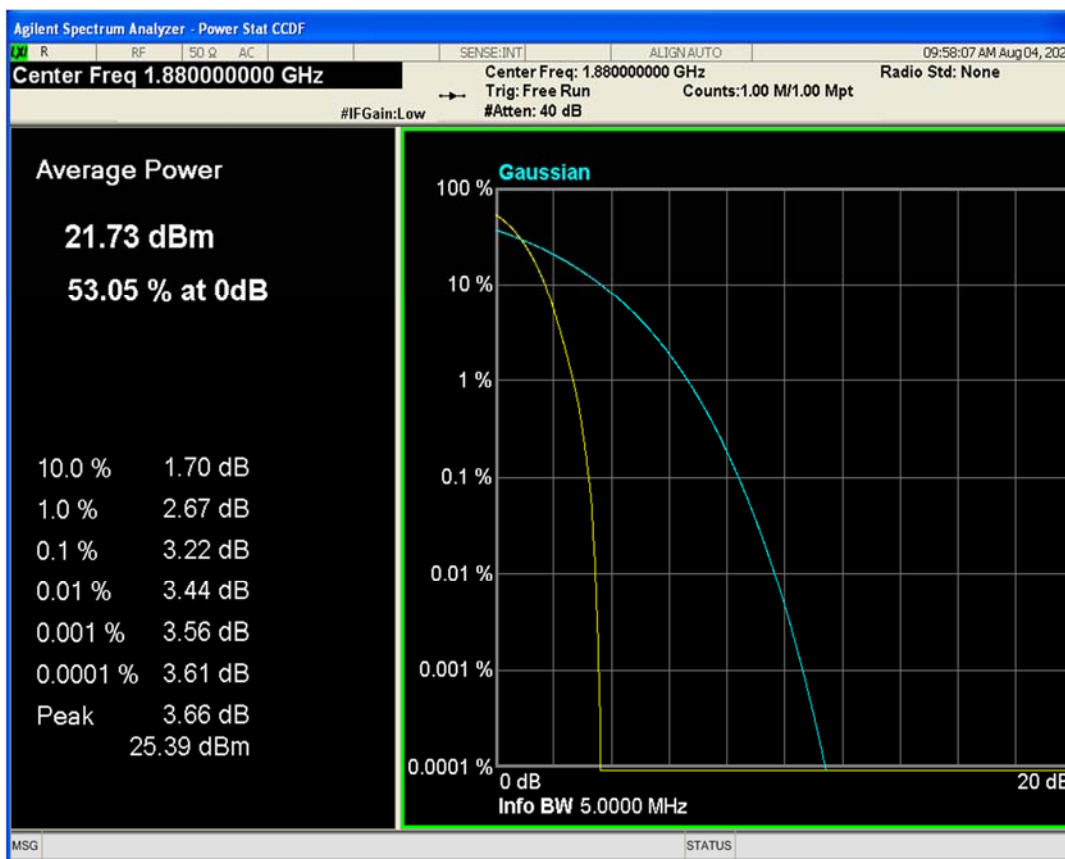

WCDMA Band2 Channel=9400