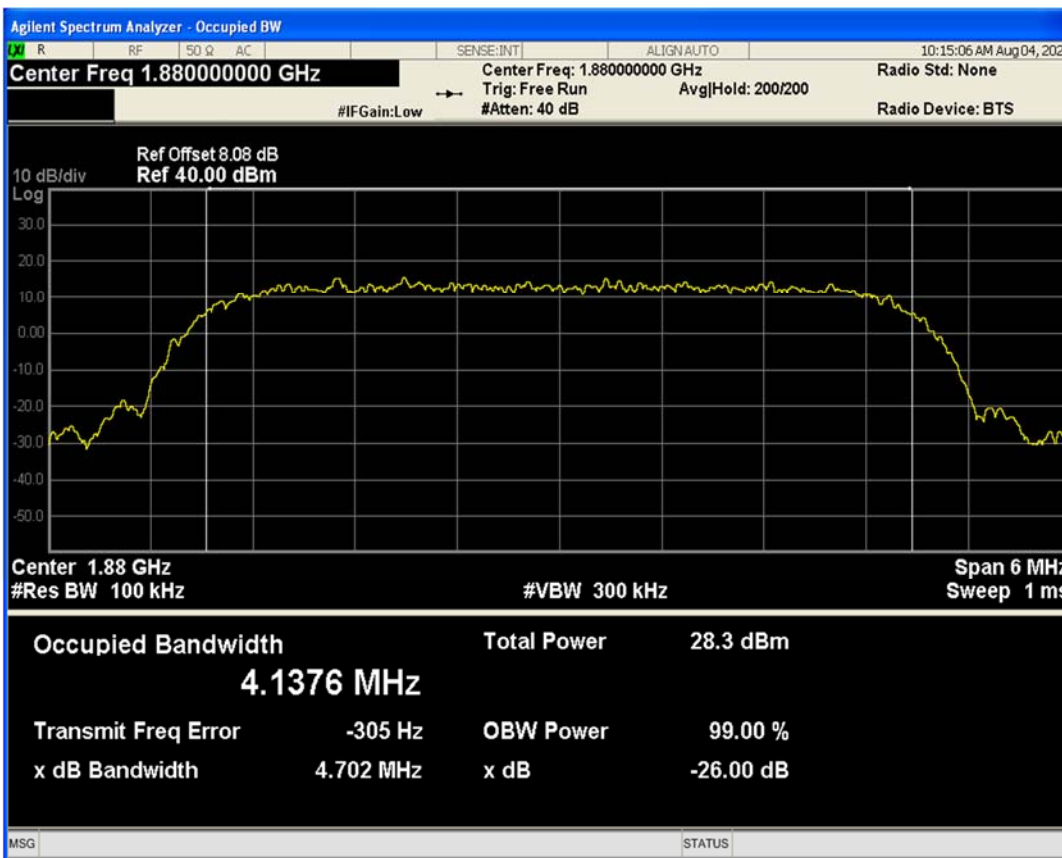

HSDPA Band2 Subtest1 Channel=9538