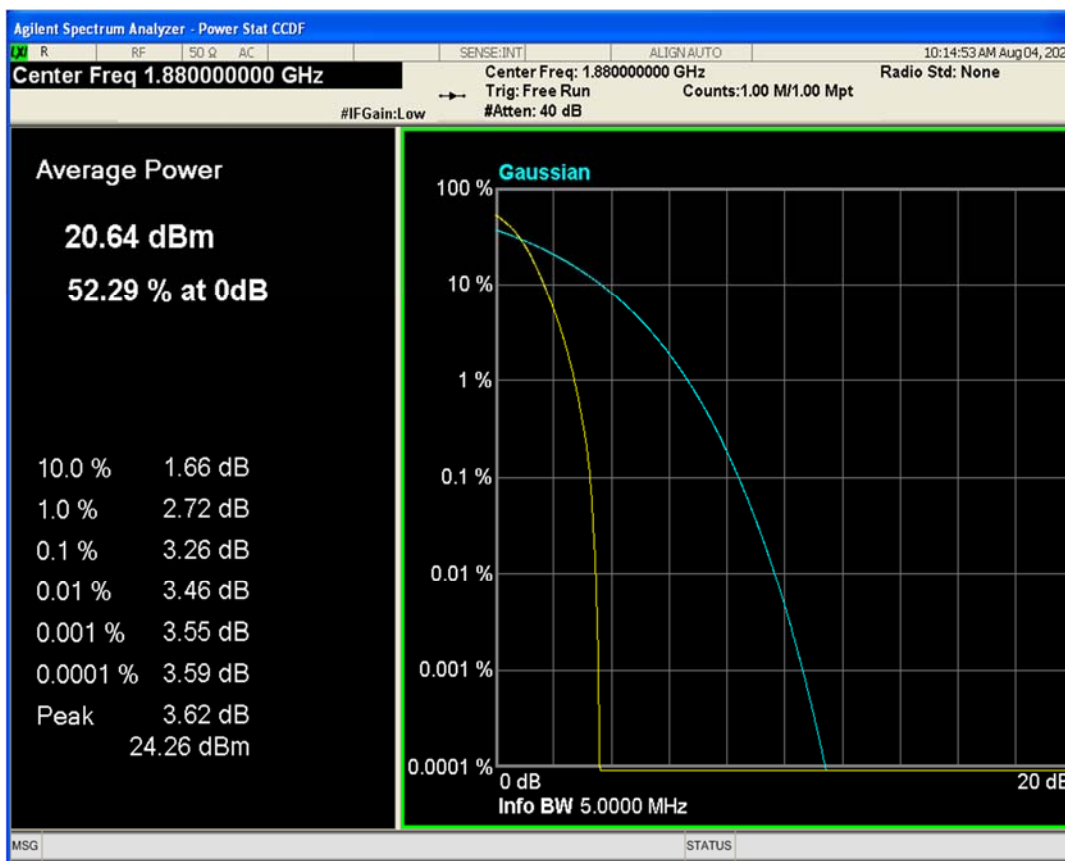

03 Peak-to-Average Ratio

Band	Channel	Frequency (MHz)	Result (dB)	high Limit (dB)	Verdict
HSDPA Band2 Subtest1	9262	1852.4	3.43	13	PASS
HSDPA Band2 Subtest1	9400	1880	3.26	13	PASS
HSDPA Band2 Subtest1	9538	1907.6	3.24	13	PASS
HSUPA Band2 Subtest1	9262	1852.4	3.85	13	PASS
HSUPA Band2 Subtest1	9400	1880	3.71	13	PASS
HSUPA Band2 Subtest1	9538	1907.6	3.75	13	PASS
WCDMA Band2	9262	1852.4	3.35	13	PASS
WCDMA Band2	9400	1880	3.22	13	PASS
WCDMA Band2	9538	1907.6	3.19	13	PASS
HSDPA Band5 Subtest1	4132	826.4	3.08	13	PASS
HSDPA Band5 Subtest1	4182	836.4	3.19	13	PASS
HSDPA Band5 Subtest1	4233	846.6	3.23	13	PASS
HSUPA Band5 Subtest1	4132	826.4	3.63	13	PASS
HSUPA Band5 Subtest1	4182	836.4	3.62	13	PASS
HSUPA Band5 Subtest1	4233	846.6	3.74	13	PASS
WCDMA Band5	4132	826.4	2.97	13	PASS
WCDMA Band5	4182	836.4	3.04	13	PASS
WCDMA Band5	4233	846.6	3.03	13	PASS

HSDPA Band2 Subtest1 Channel=9262

HSDPA Band2 Subtest1 Channel=9400

HSDPA Band2 Subtest1 Channel=9538

HSUPA Band2 Subtest1 Channel=9262

HSUPA Band2 Subtest1 Channel=9400

HSUPA Band2 Subtest1 Channel=9538

WCDMA Band2 Channel=9262