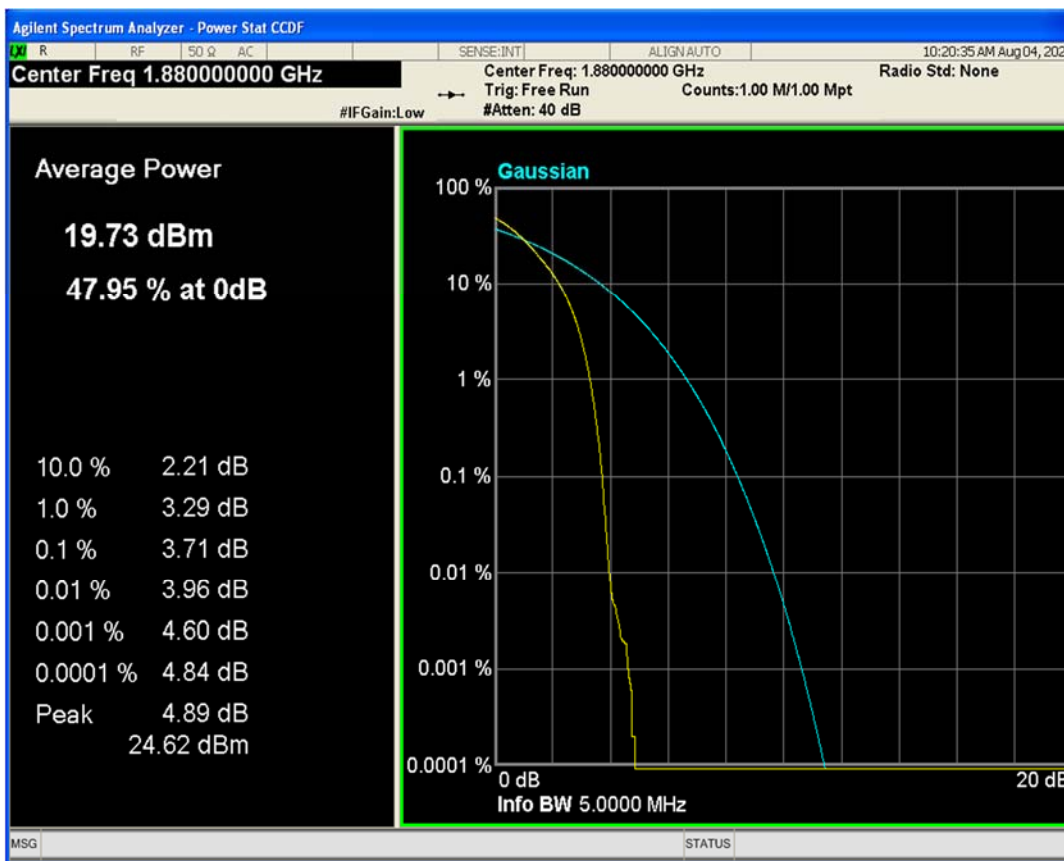

HSDPA Band2 Subtest1 Channel=9262

HSDPA Band2 Subtest1 Channel=9400

HSDPA Band2 Subtest1 Channel=9538

HSUPA Band2 Subtest1 Channel=9262

HSUPA Band2 Subtest1 Channel=9400

HSUPA Band2 Subtest1 Channel=9538

WCDMA Band2 Channel=9262