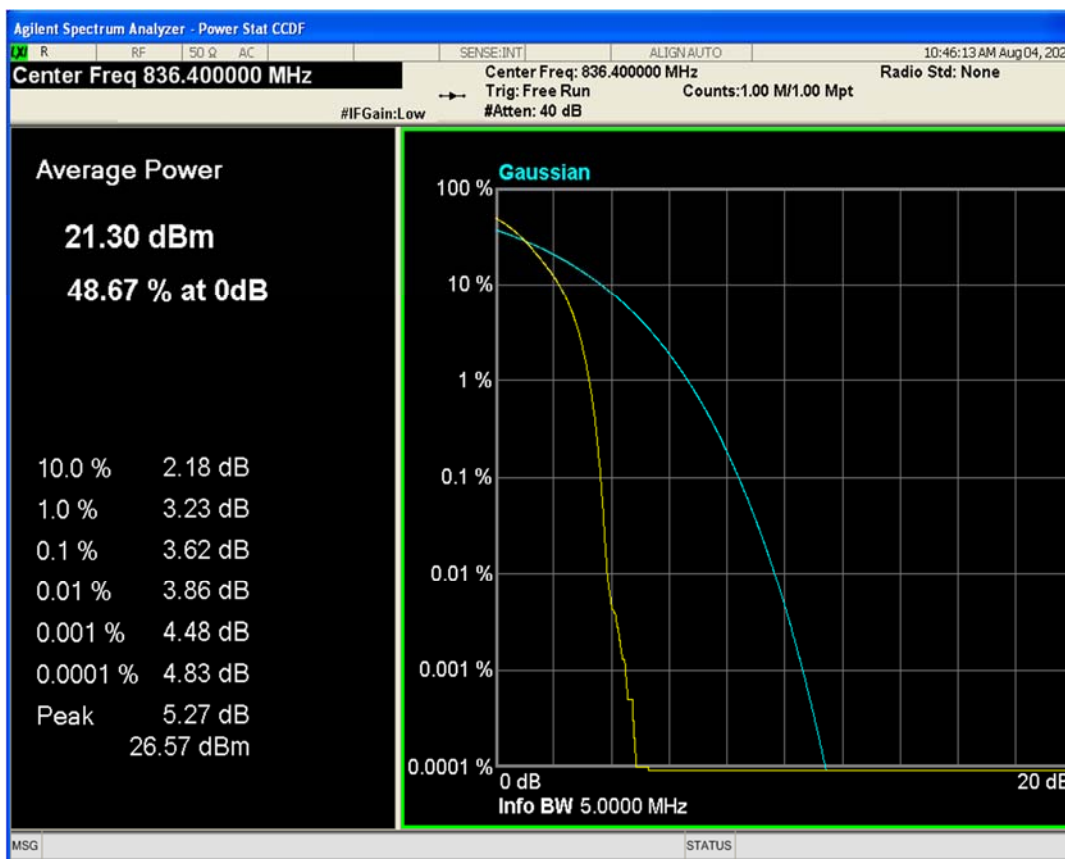

WCDMA Band2 Channel=9400

WCDMA Band2 Channel=9538

HSDPA Band5 Subtest1 Channel=4132

HSDPA Band5 Subtest1 Channel=4182

HSDPA Band5 Subtest1 Channel=4233

HSUPA Band5 Subtest1 Channel=4132

HSUPA Band5 Subtest1 Channel=4182