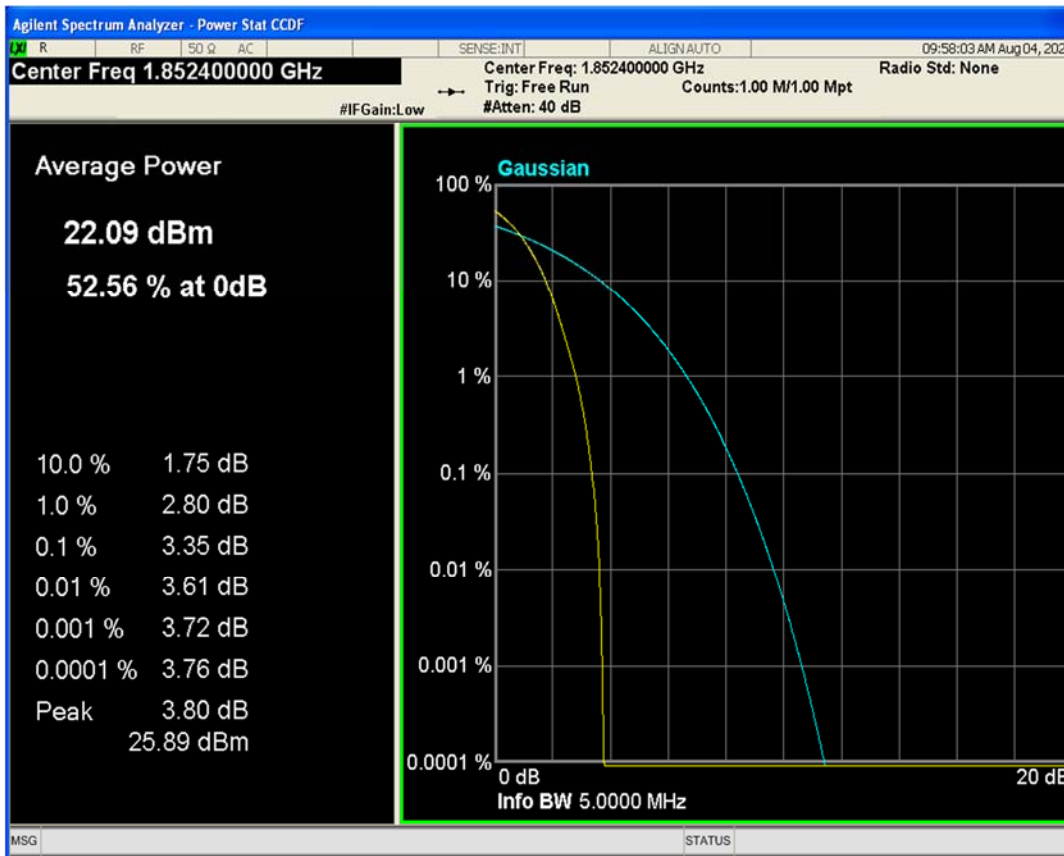

HSDPA Band2 Subtest1 Channel=9262

HSDPA Band2 Subtest1 Channel=9400

HSDPA Band2 Subtest1 Channel=9538

HSUPA Band2 Subtest1 Channel=9262

HSUPA Band2 Subtest1 Channel=9400

HSUPA Band2 Subtest1 Channel=9538

WCDMA Band2 Channel=9262