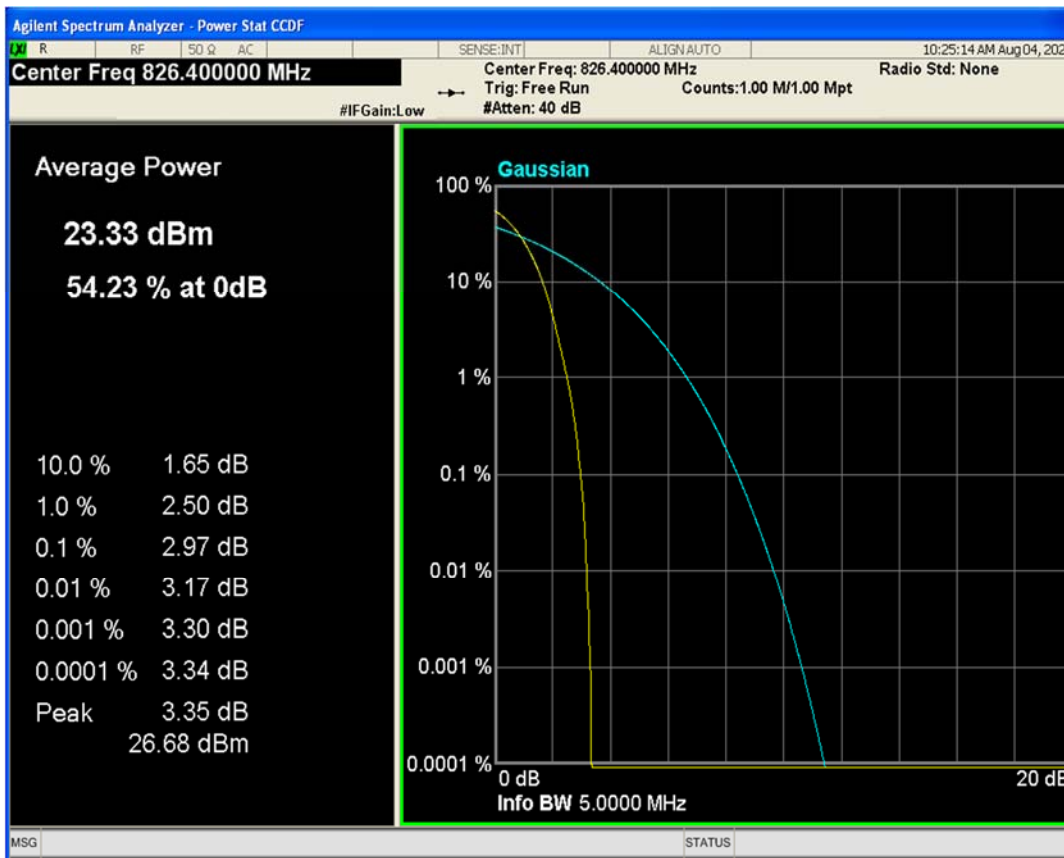

WCDMA Band5 Channel=4182