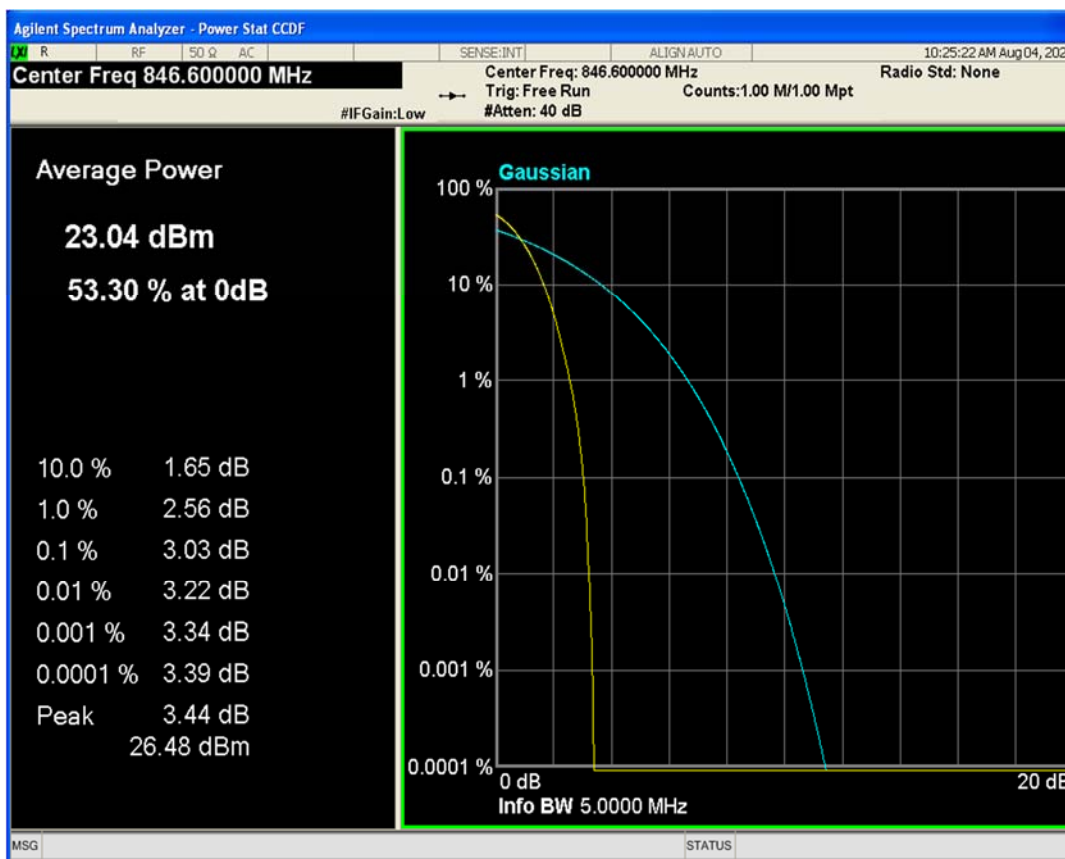

HSUPA Band5 Subtest1 Channel=4233

WCDMA Band5 Channel=4132

WCDMA Band5 Channel=4182

WCDMA Band5 Channel=4233

04 Occupied bandwidth

Band	Channel	Frequency (MHz)	99% OBW (kHz)	-26dB EBW (kHz)	Verdict
HSDPA Band2 Subtest1	9262	1852.4	4125.813	4679.756	PASS
HSDPA Band2 Subtest1	9400	1880	4137.639	4702.391	PASS
HSDPA Band2 Subtest1	9538	1907.6	4134.007	4688.289	PASS
HSUPA Band2 Subtest1	9262	1852.4	4108.790	4697.968	PASS
HSUPA Band2 Subtest1	9400	1880	4122.927	4719.486	PASS
HSUPA Band2 Subtest1	9538	1907.6	4136.146	4715.086	PASS
WCDMA Band2	9262	1852.4	4139.736	4685.345	PASS
WCDMA Band2	9400	1880	4113.645	4691.884	PASS
WCDMA Band2	9538	1907.6	4135.767	4732.332	PASS
HSDPA Band5 Subtest1	4132	826.4	4156.560	4682.809	PASS
HSDPA Band5 Subtest1	4182	836.4	4133.865	4689.330	PASS
HSDPA Band5 Subtest1	4233	846.6	4123.151	4690.604	PASS
HSUPA Band5 Subtest1	4132	826.4	4120.287	4732.702	PASS
HSUPA Band5 Subtest1	4182	836.4	4138.379	4690.049	PASS
HSUPA Band5 Subtest1	4233	846.6	4123.730	4686.838	PASS
WCDMA Band5	4132	826.4	4139.843	4680.381	PASS
WCDMA Band5	4182	836.4	4115.925	4678.050	PASS
WCDMA Band5	4233	846.6	4133.870	4694.405	PASS