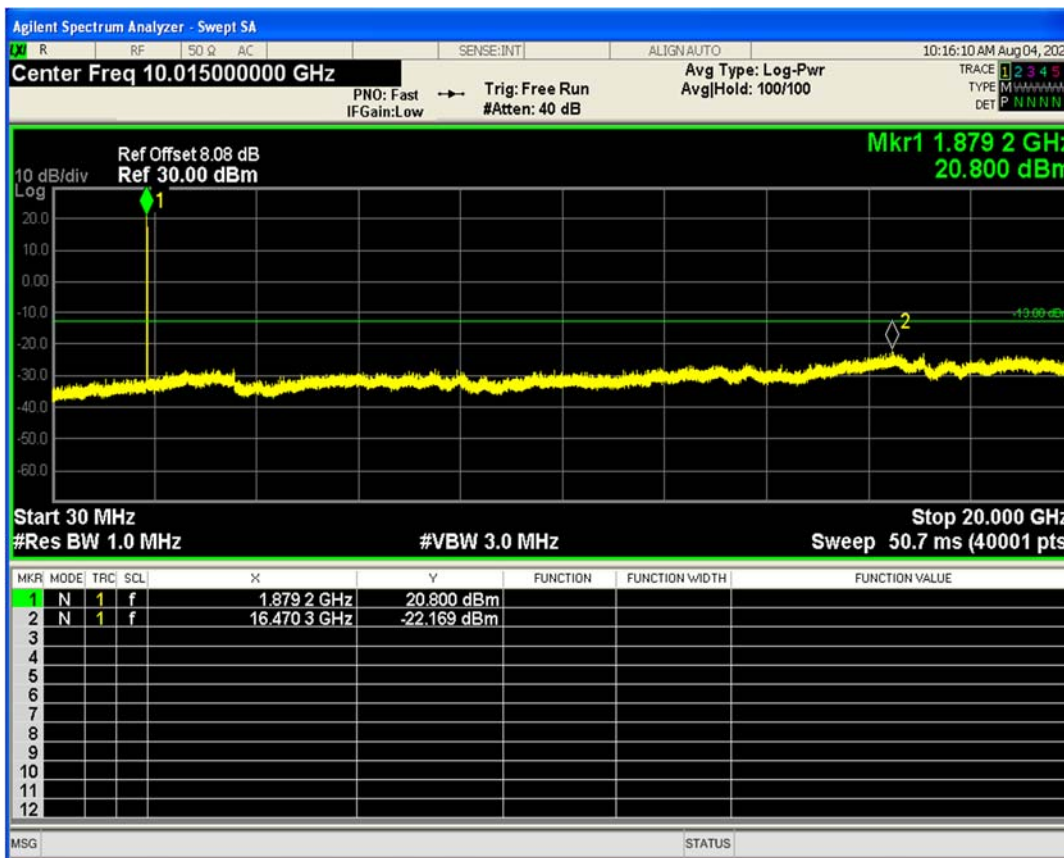

HSDPA Band5 Subtest1 Channel=4233

HSUPA Band5 Subtest1 Channel=4132

HSUPA Band5 Subtest1 Channel=4233

WCDMA Band5 Channel=4132

WCDMA Band5 Channel=4233

06 Out-of-band emissions

Band	Channel	Frequency (MHz)	Spur Freq (MHz)	Spur Level (dBm)	Limit (dBm)	Verdict
HSDPA Band2 Subtest1	9262	1852.4	16491.77	-22.38	-13	PASS
HSDPA Band2 Subtest1	9400	1880	16470.30	-22.16	-13	PASS
HSDPA Band2 Subtest1	9538	1907.6	16580.64	-22.98	-13	PASS
HSUPA Band2 Subtest1	9262	1852.4	16613.59	-22.46	-13	PASS
HSUPA Band2 Subtest1	9400	1880	16454.33	-22.53	-13	PASS
HSUPA Band2 Subtest1	9538	1907.6	16182.73	-22.66	-13	PASS
WCDMA Band2	9262	1852.4	17073.40	-22.93	-13	PASS
WCDMA Band2	9400	1880	16465.31	-23.19	-13	PASS
WCDMA Band2	9538	1907.6	16599.11	-21.97	-13	PASS
HSDPA Band5 Subtest1	4132	826.4	2666.32	-28.54	-13	PASS
HSDPA Band5 Subtest1	4182	836.4	6937.22	-28.79	-13	PASS
HSDPA Band5 Subtest1	4233	846.6	3191.49	-27.61	-13	PASS
HSUPA Band5 Subtest1	4132	826.4	5969.13	-28.30	-13	PASS
HSUPA Band5 Subtest1	4182	836.4	2658.59	-28.51	-13	PASS
HSUPA Band5 Subtest1	4233	846.6	3487.60	-28.57	-13	PASS
WCDMA Band5	4132	826.4	3317.11	-28.04	-13	PASS
WCDMA Band5	4182	836.4	3213.67	-29.01	-13	PASS
WCDMA Band5	4233	846.6	3234.36	-28.23	-13	PASS

HSDPA Band2 Subtest1 Channel=9262

HSDPA Band2 Subtest1 Channel=9400

HSDPA Band2 Subtest1 Channel=9538

HSUPA Band2 Subtest1 Channel=9262

HSUPA Band2 Subtest1 Channel=9400

HSUPA Band2 Subtest1 Channel=9538

WCDMA Band2 Channel=9262