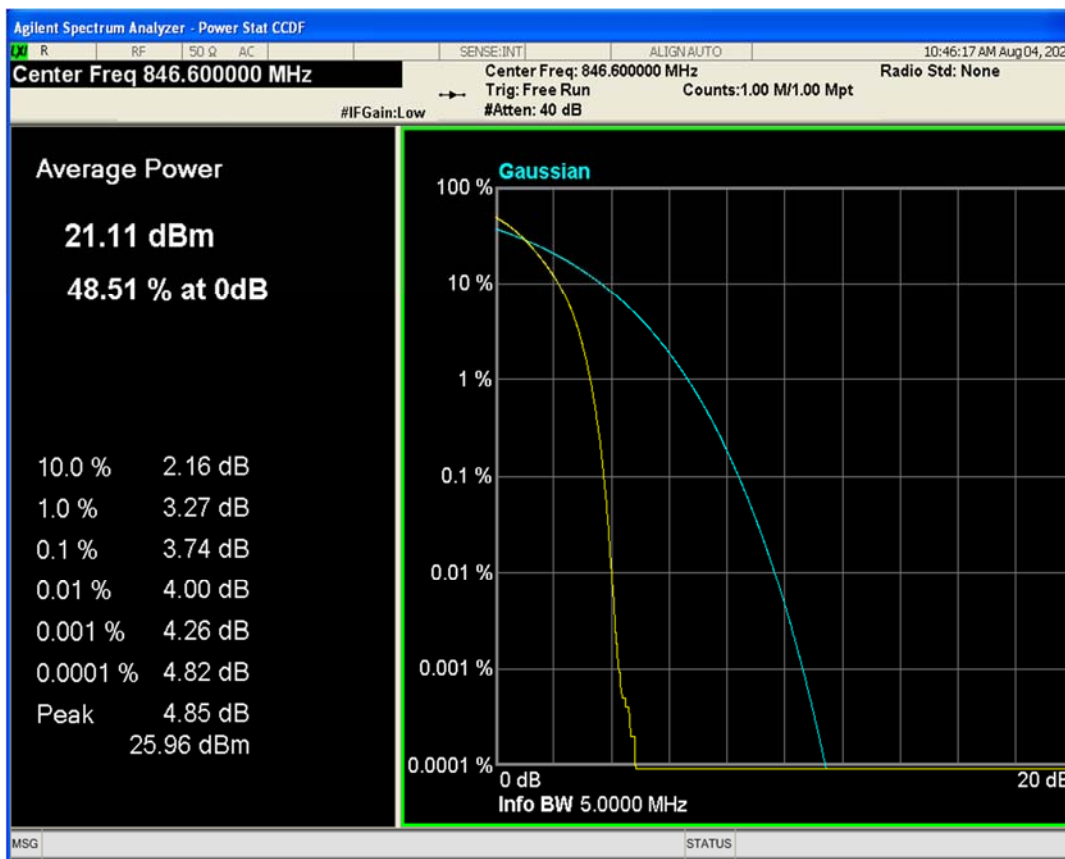

WCDMA Band5 Channel=4132

HSUPA Band5 Subtest1 Channel=4233