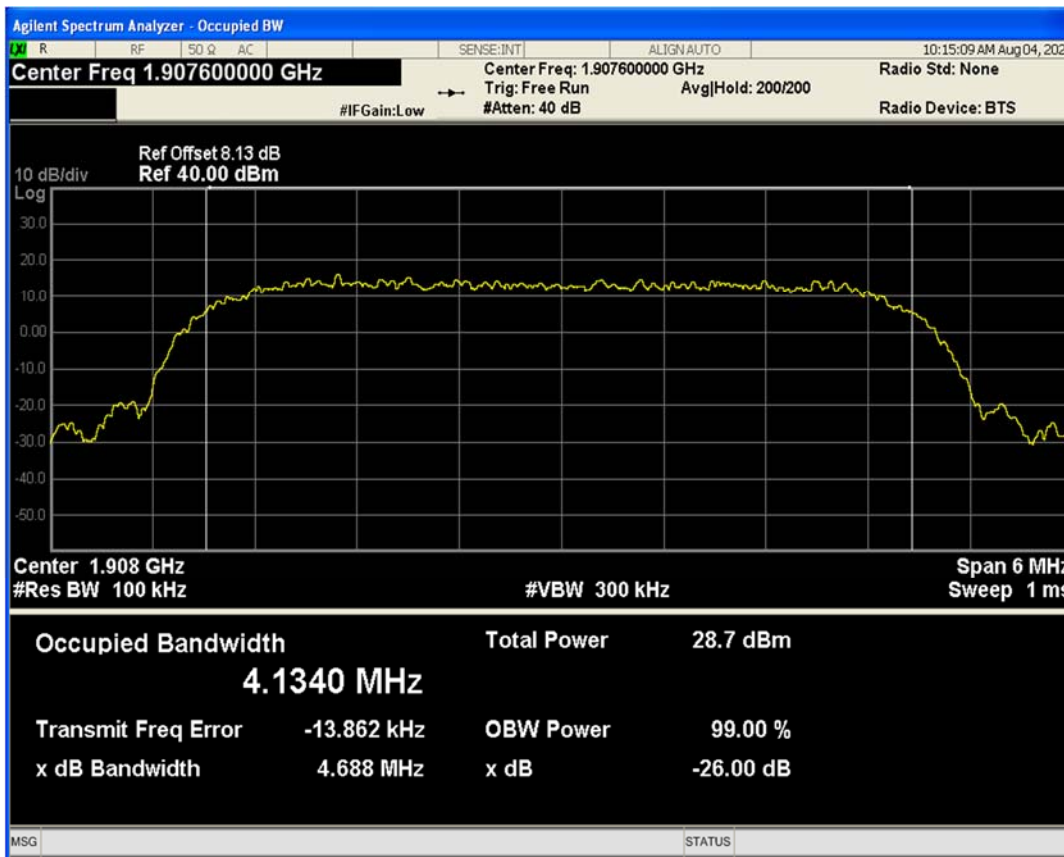

HSUPA Band2 Subtest1 Channel=9262