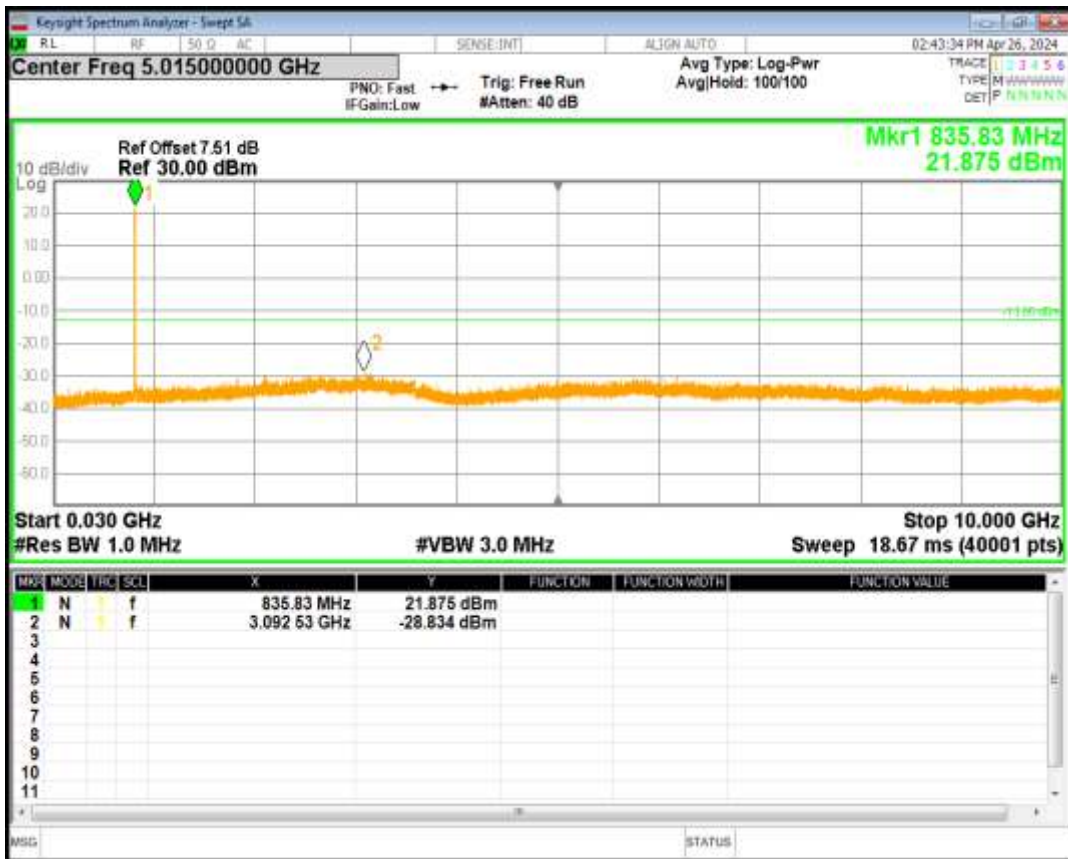

WCDMA Band2 Channel=9400

WCDMA Band2 Channel=9538

HSDPA Band5 Subtest1 Channel=4132

HSDPA Band5 Subtest1 Channel=4182

HSDPA Band5 Subtest1 Channel=4233

HSUPA Band5 Subtest1 Channel=4132

HSUPA Band5 Subtest1 Channel=4182