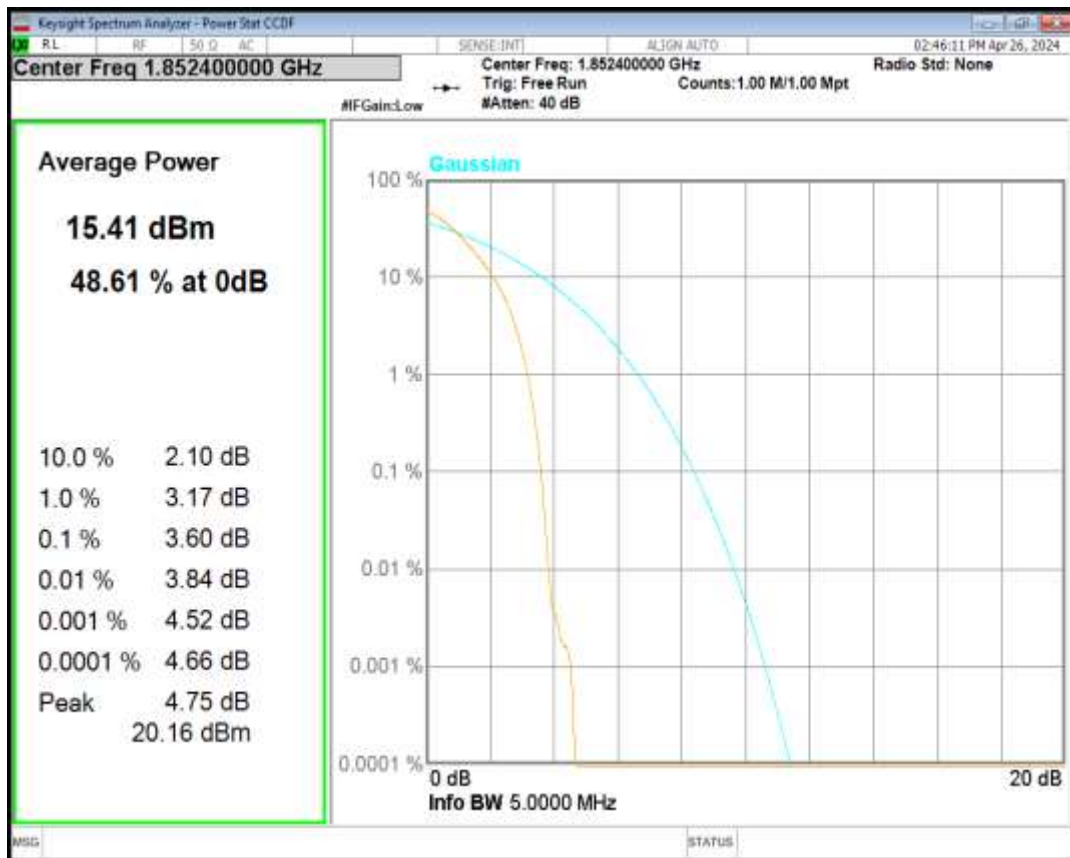

HSDPA Band2 Subtest1 Channel=9262

HSDPA Band2 Subtest1 Channel=9400

HSDPA Band2 Subtest1 Channel=9538

HSUPA Band2 Subtest1 Channel=9262

HSUPA Band2 Subtest1 Channel=9400

HSUPA Band2 Subtest1 Channel=9538

WCDMA Band2 Channel=9262