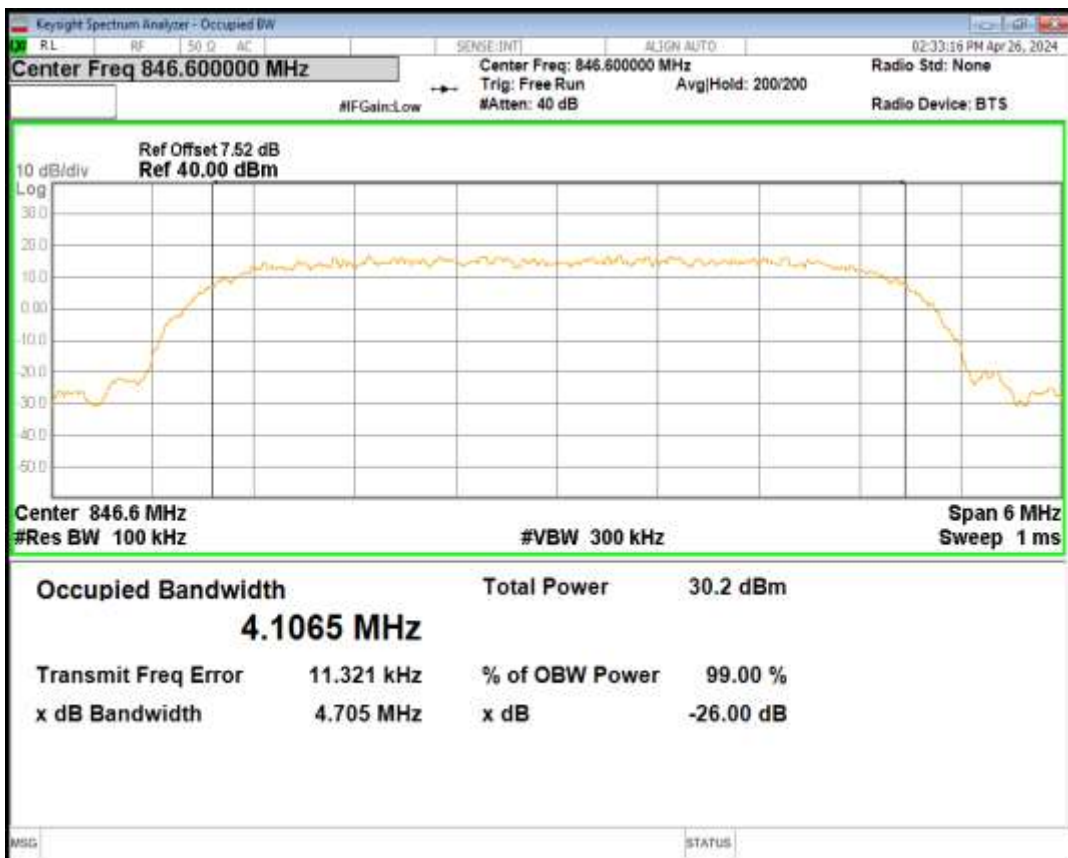

HSUPA Band5 Subtest1 Channel=4233

WCDMA Band5 Channel=4132

WCDMA Band5 Channel=4182

WCDMA Band5 Channel=4233

05 Band edge

Band	Channel	Frequency (MHz)	Spur Freq (MHz)	Spur Level (dBm)	Limit (dBm)	Verdict
HSDPA Band2 Subtest1	9262	1852.4	1850.00	-24.54	-13	PASS
HSDPA Band2 Subtest1	9538	1907.6	1910.00	-23.97	-13	PASS
HSUPA Band2 Subtest1	9262	1852.4	1850.00	-29.57	-13	PASS
HSUPA Band2 Subtest1	9538	1907.6	1910.00	-25.31	-13	PASS
WCDMA Band2	9262	1852.4	1850.00	-24.02	-13	PASS
WCDMA Band2	9538	1907.6	1910.00	-23.78	-13	PASS
HSDPA Band5 Subtest1	4132	826.4	824.00	-24.02	-13	PASS
HSDPA Band5 Subtest1	4233	846.6	849.00	-24.85	-13	PASS
HSUPA Band5 Subtest1	4132	826.4	824.00	-29.21	-13	PASS
HSUPA Band5 Subtest1	4233	846.6	849.00	-25.11	-13	PASS
WCDMA Band5	4132	826.4	824.00	-21.81	-13	PASS
WCDMA Band5	4233	846.6	849.00	-22.41	-13	PASS