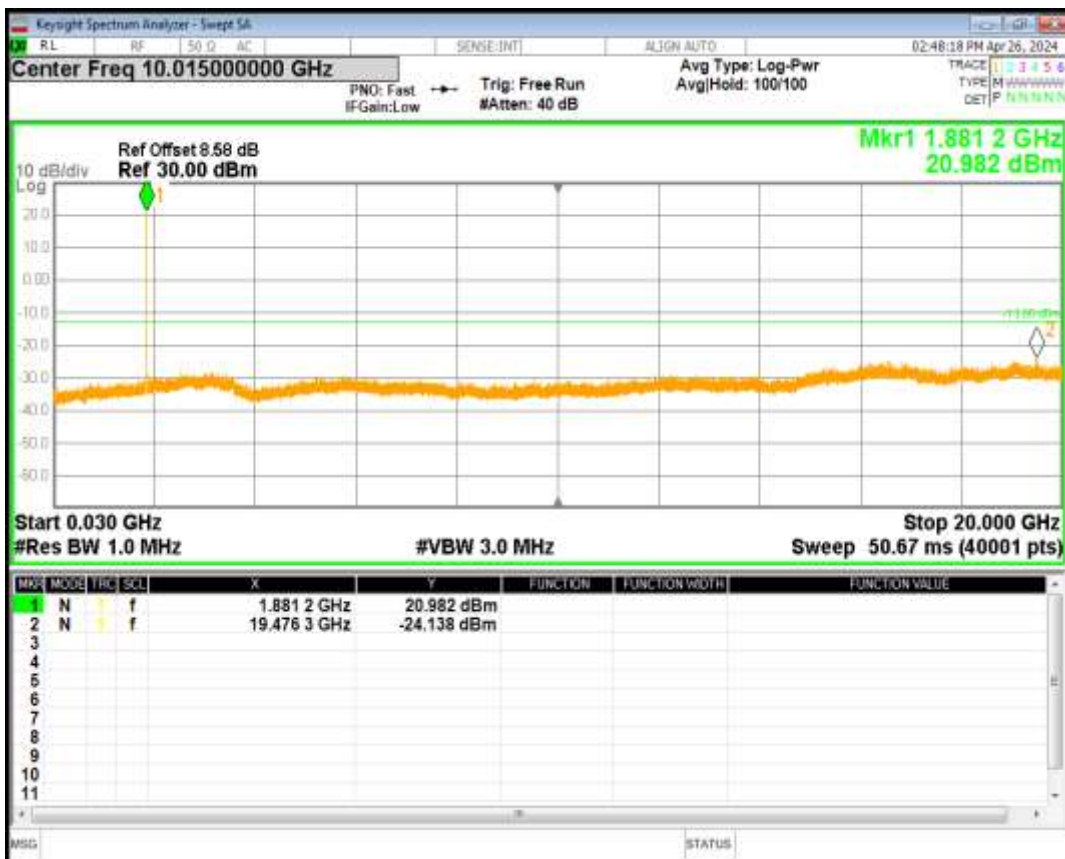

HSDPA Band2 Subtest1 Channel=9262

HSDPA Band2 Subtest1 Channel=9400

HSDPA Band2 Subtest1 Channel=9538

HSUPA Band2 Subtest1 Channel=9262

HSUPA Band2 Subtest1 Channel=9400

HSUPA Band2 Subtest1 Channel=9538

WCDMA Band2 Channel=9262