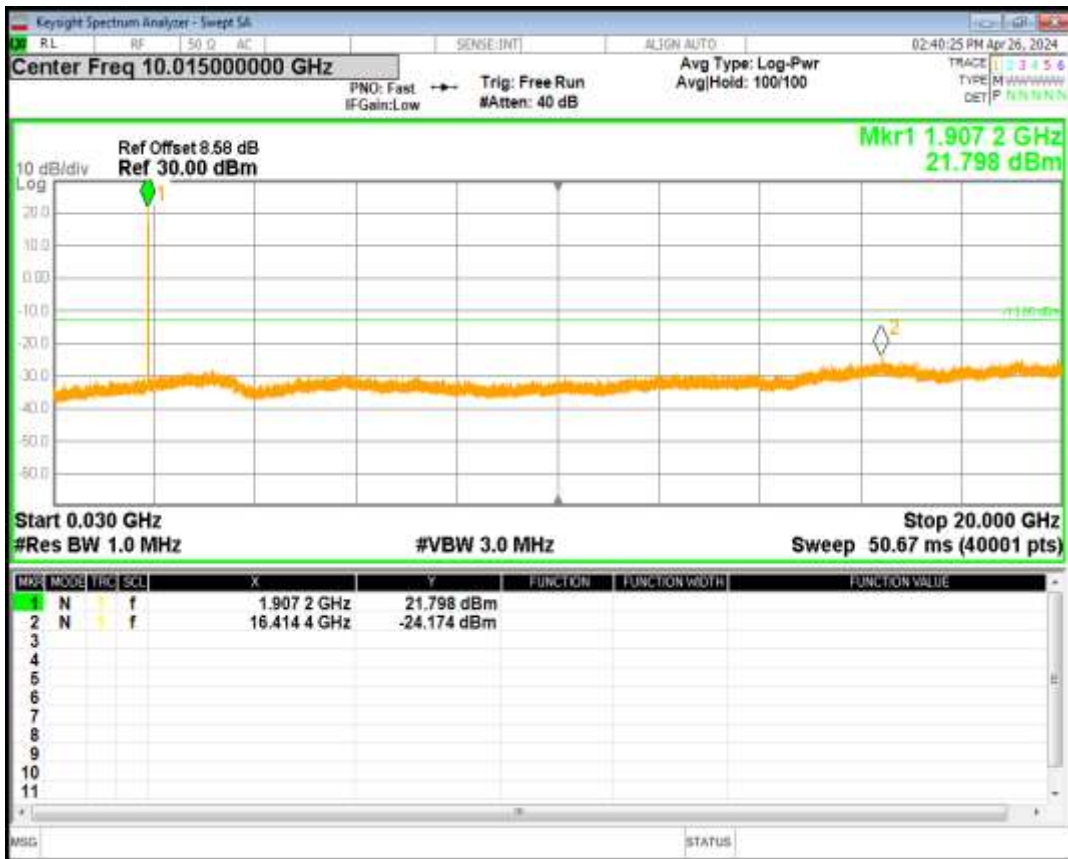

HSDPA Band5 Subtest1 Channel=4233

HSUPA Band5 Subtest1 Channel=4132

HSUPA Band5 Subtest1 Channel=4233

WCDMA Band5 Channel=4132

WCDMA Band5 Channel=4233

**06 Out-of-band emissions**

Band	Channel	Frequency (MHz)	Spur Freq (MHz)	Spur Level (dBm)	Limit (dBm)	Verdict
HSDPA Band2 Subtest1	9262	1852.4	19138.79	-24.07	-13	PASS
HSDPA Band2 Subtest1	9400	1880	19061.91	-24.63	-13	PASS
HSDPA Band2 Subtest1	9538	1907.6	16414.39	-24.17	-13	PASS
HSUPA Band2 Subtest1	9262	1852.4	19091.37	-24.96	-13	PASS
HSUPA Band2 Subtest1	9400	1880	19476.29	-24.13	-13	PASS
HSUPA Band2 Subtest1	9538	1907.6	19133.30	-24.00	-13	PASS
WCDMA Band2	9262	1852.4	16288.08	-24.85	-13	PASS
WCDMA Band2	9400	1880	16991.52	-24.59	-13	PASS
WCDMA Band2	9538	1907.6	16425.37	-24.10	-13	PASS
HSDPA Band5 Subtest1	4132	826.4	3161.58	-28.90	-13	PASS
HSDPA Band5 Subtest1	4182	836.4	3092.53	-28.83	-13	PASS
HSDPA Band5 Subtest1	4233	846.6	3174.29	-29.33	-13	PASS
HSUPA Band5 Subtest1	4132	826.4	3056.89	-29.48	-13	PASS
HSUPA Band5 Subtest1	4182	836.4	3167.81	-28.85	-13	PASS
HSUPA Band5 Subtest1	4233	846.6	3106.49	-29.21	-13	PASS
WCDMA Band5	4132	826.4	3134.91	-28.37	-13	PASS
WCDMA Band5	4182	836.4	2828.83	-29.51	-13	PASS
WCDMA Band5	4233	846.6	3261.53	-28.73	-13	PASS

HSDPA Band2 Subtest1 Channel=9262

HSDPA Band2 Subtest1 Channel=9400

HSDPA Band2 Subtest1 Channel=9538

HSUPA Band2 Subtest1 Channel=9262

HSUPA Band2 Subtest1 Channel=9400

HSUPA Band2 Subtest1 Channel=9538

WCDMA Band2 Channel=9262