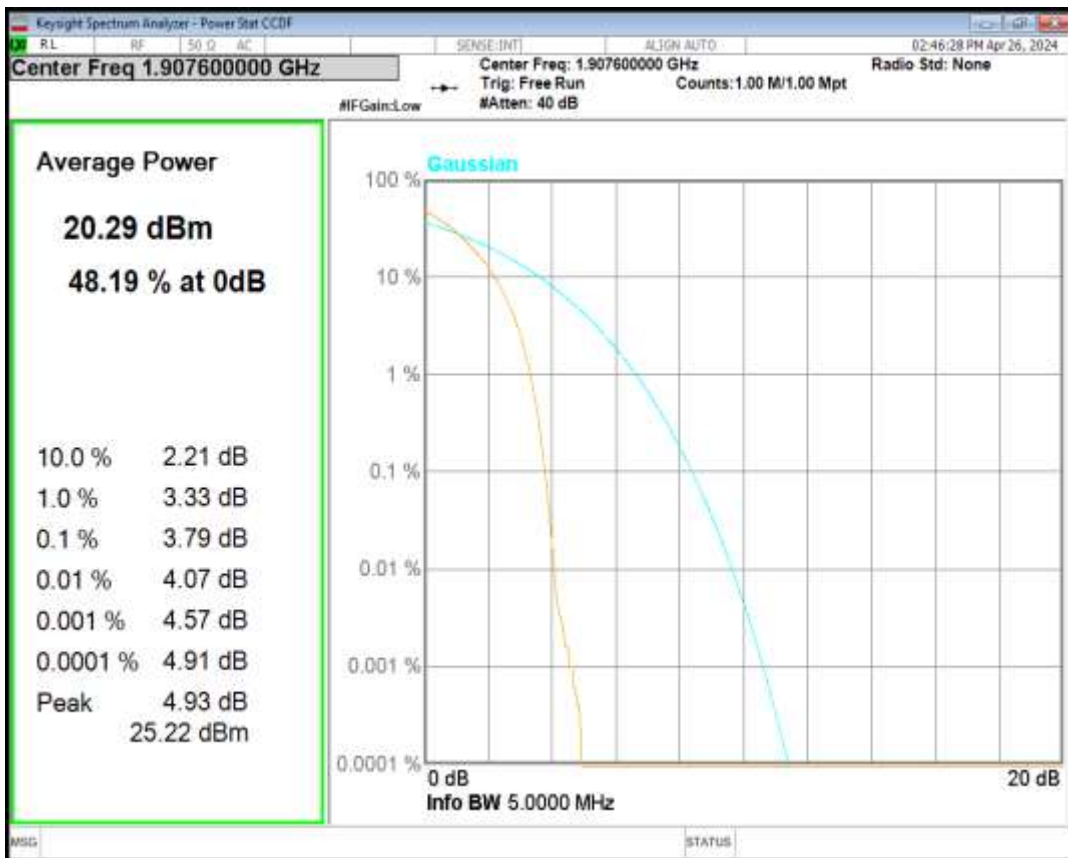

HSDPA Band2 Subtest1 Channel=9262

HSDPA Band2 Subtest1 Channel=9400

HSDPA Band2 Subtest1 Channel=9538

HSUPA Band2 Subtest1 Channel=9262

HSUPA Band2 Subtest1 Channel=9400

HSUPA Band2 Subtest1 Channel=9538

WCDMA Band2 Channel=9262