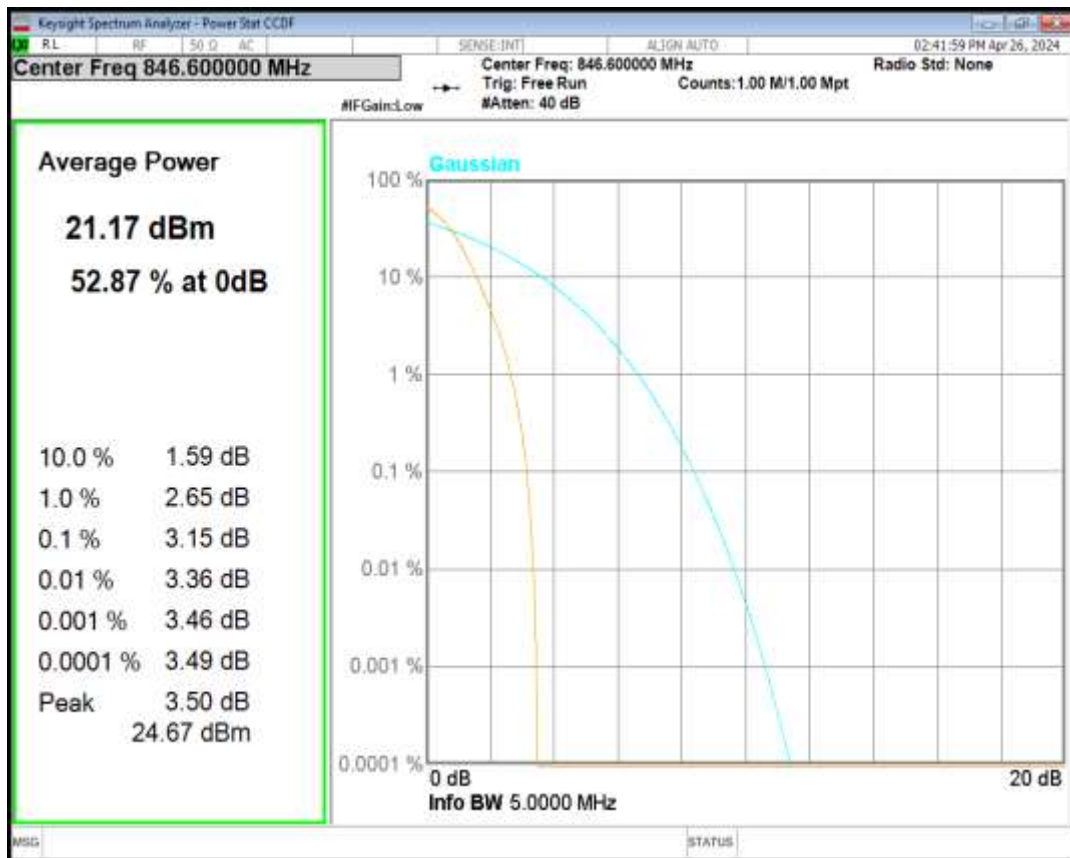

WCDMA Band2 Channel=9400

WCDMA Band2 Channel=9538

HSDPA Band5 Subtest1 Channel=4132

HSDPA Band5 Subtest1 Channel=4182

HSDPA Band5 Subtest1 Channel=4233

HSUPA Band5 Subtest1 Channel=4132

HSUPA Band5 Subtest1 Channel=4182