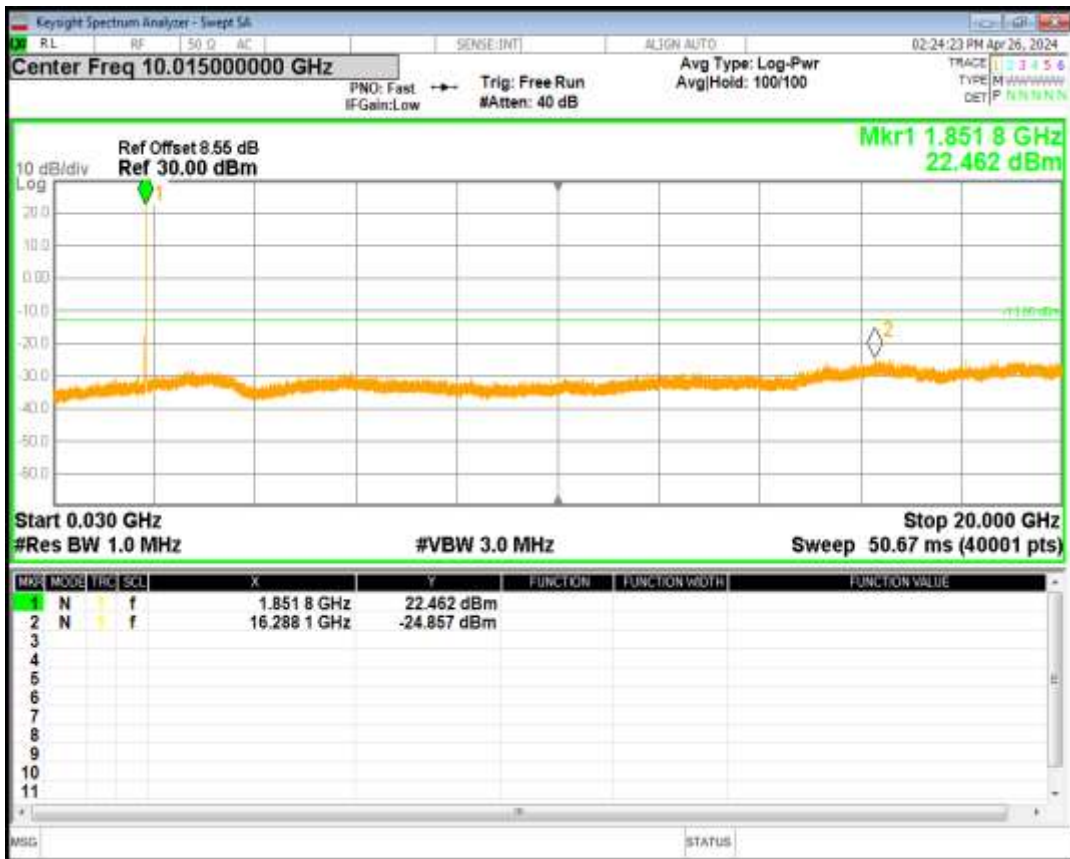

HSDPA Band2 Subtest1 Channel=9262

HSDPA Band2 Subtest1 Channel=9400

HSDPA Band2 Subtest1 Channel=9538

HSUPA Band2 Subtest1 Channel=9262

HSUPA Band2 Subtest1 Channel=9400

HSUPA Band2 Subtest1 Channel=9538

WCDMA Band2 Channel=9262