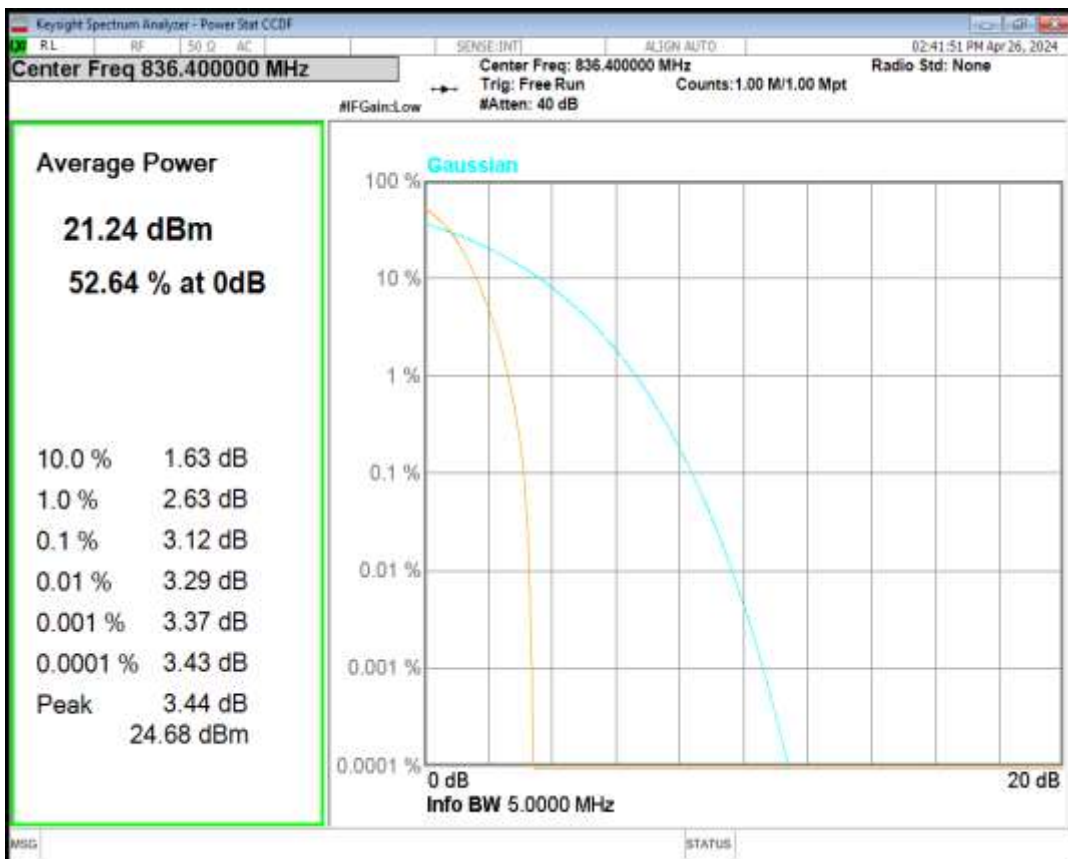

WCDMA Band2 Channel=9400

WCDMA Band2 Channel=9538

HSDPA Band5 Subtest1 Channel=4132

HSDPA Band5 Subtest1 Channel=4182

HSDPA Band5 Subtest1 Channel=4233

HSUPA Band5 Subtest1 Channel=4132

HSUPA Band5 Subtest1 Channel=4182