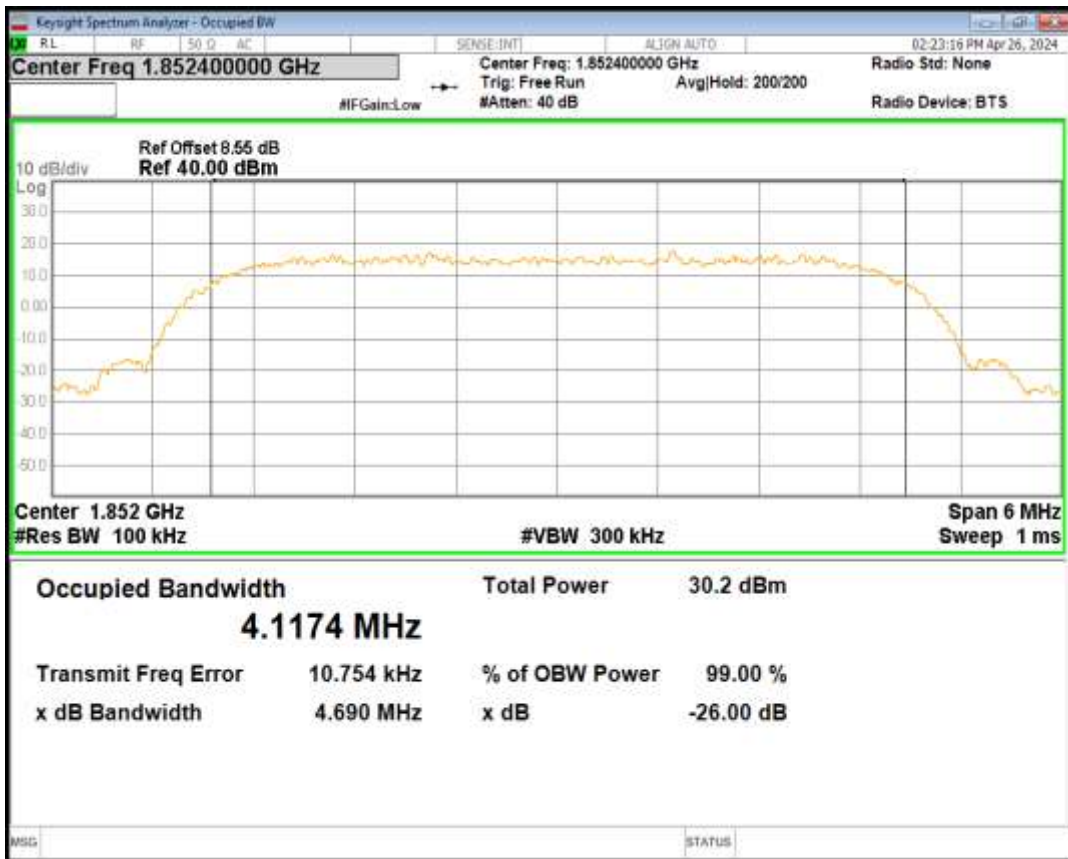

HSDPA Band2 Subtest1 Channel=9262

HSDPA Band2 Subtest1 Channel=9400

HSDPA Band2 Subtest1 Channel=9538

HSUPA Band2 Subtest1 Channel=9262

HSUPA Band2 Subtest1 Channel=9400

HSUPA Band2 Subtest1 Channel=9538

WCDMA Band2 Channel=9262