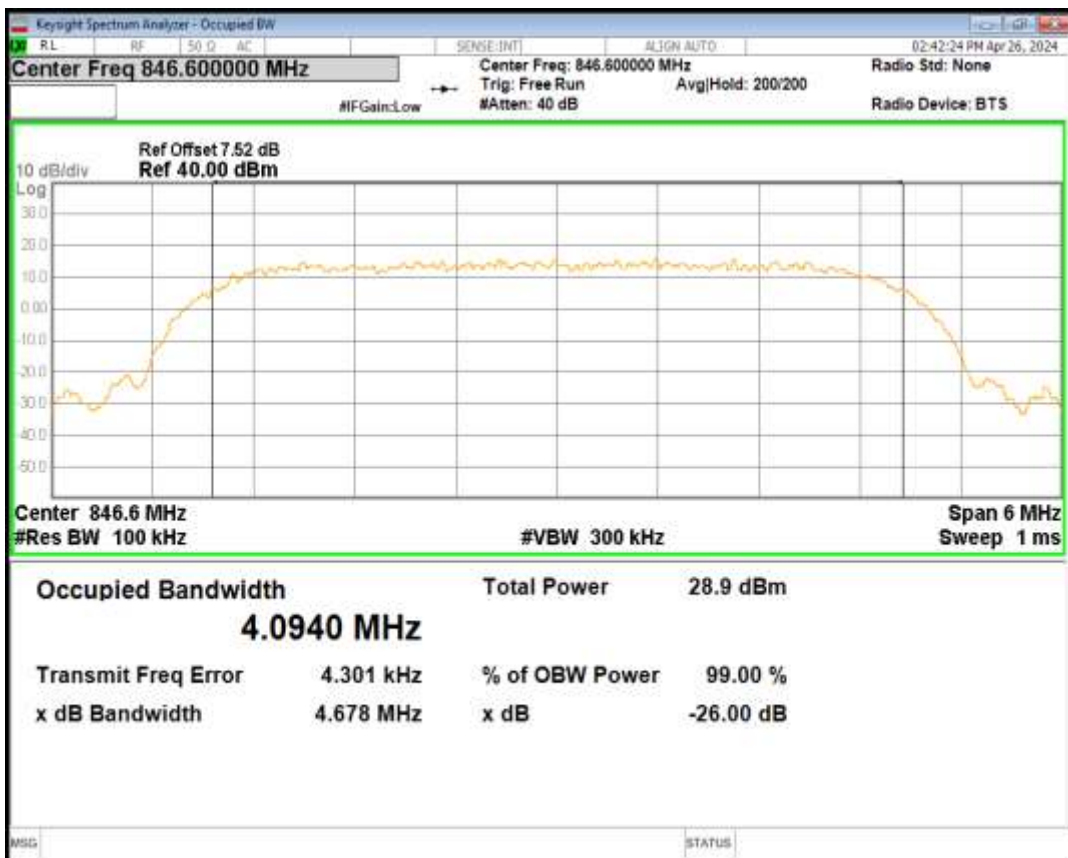

WCDMA Band2 Channel=9400

WCDMA Band2 Channel=9538

HSDPA Band5 Subtest1 Channel=4132

HSDPA Band5 Subtest1 Channel=4182

HSDPA Band5 Subtest1 Channel=4233

HSUPA Band5 Subtest1 Channel=4132

HSUPA Band5 Subtest1 Channel=4182