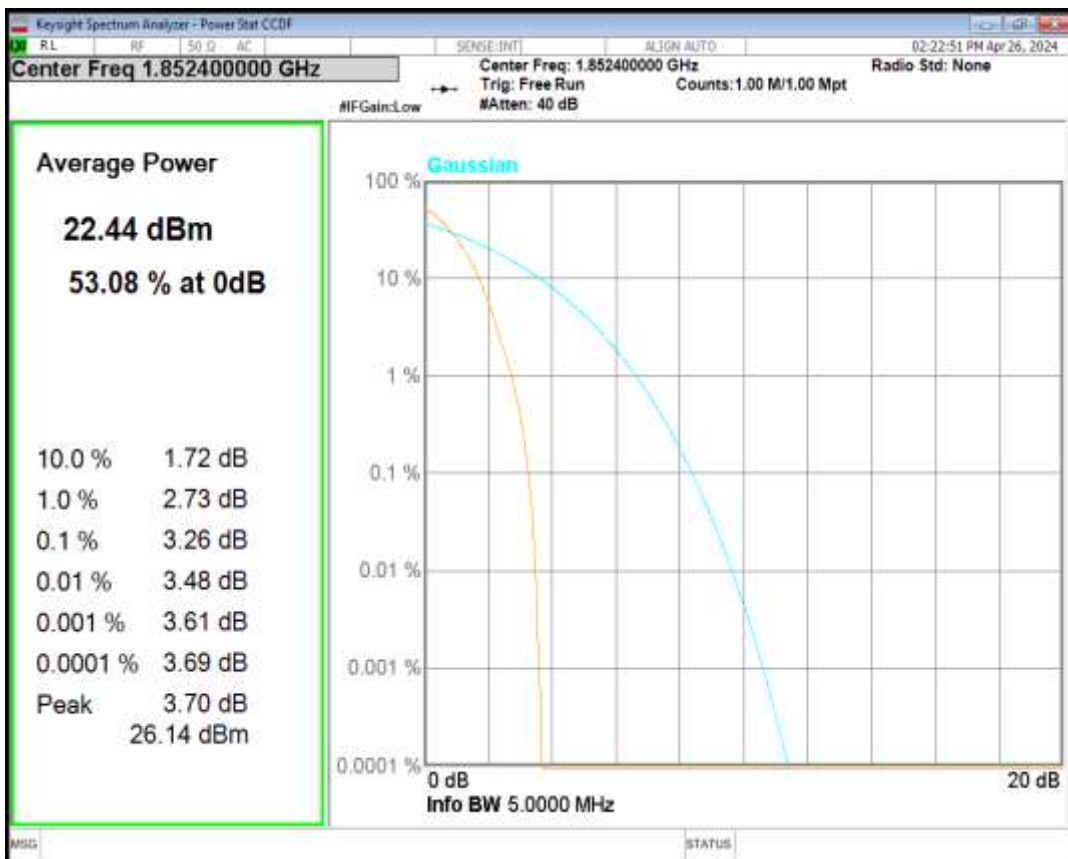

HSDPA Band2 Subtest1 Channel=9262

HSDPA Band2 Subtest1 Channel=9400

HSDPA Band2 Subtest1 Channel=9538

HSUPA Band2 Subtest1 Channel=9262

HSUPA Band2 Subtest1 Channel=9400

HSUPA Band2 Subtest1 Channel=9538

WCDMA Band2 Channel=9262