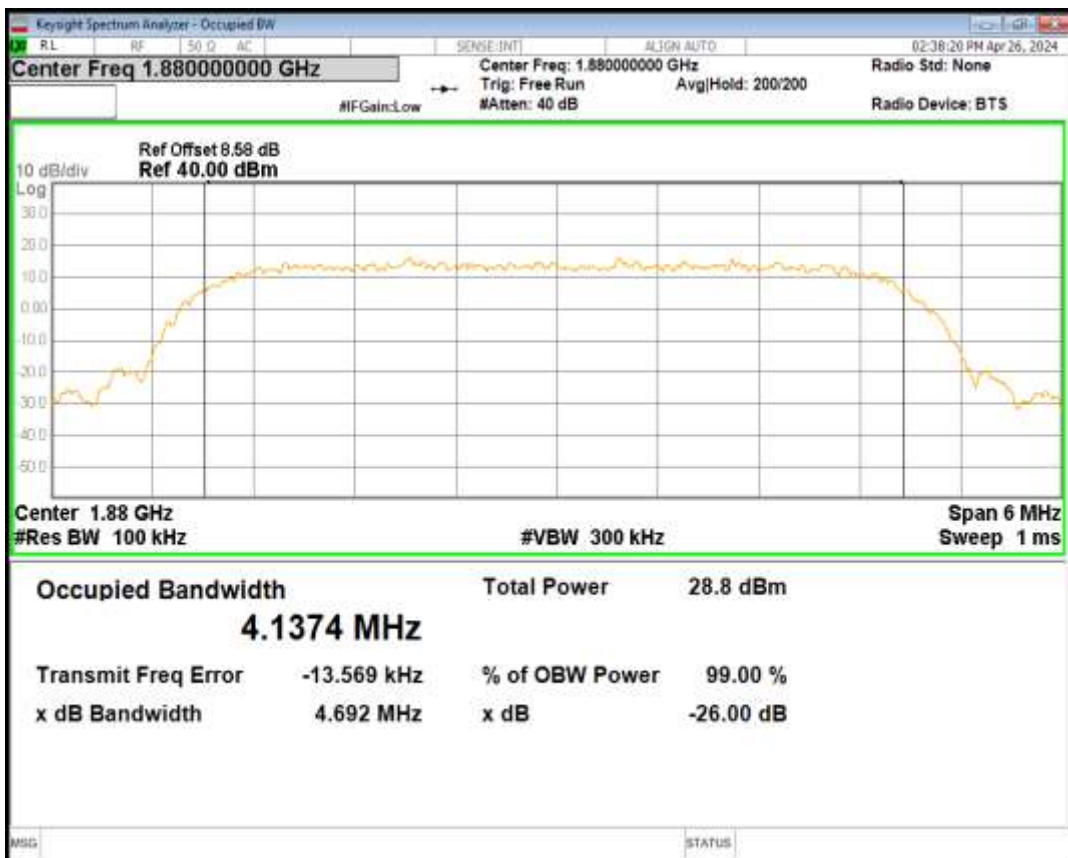

HSDPA Band2 Subtest1 Channel=9400