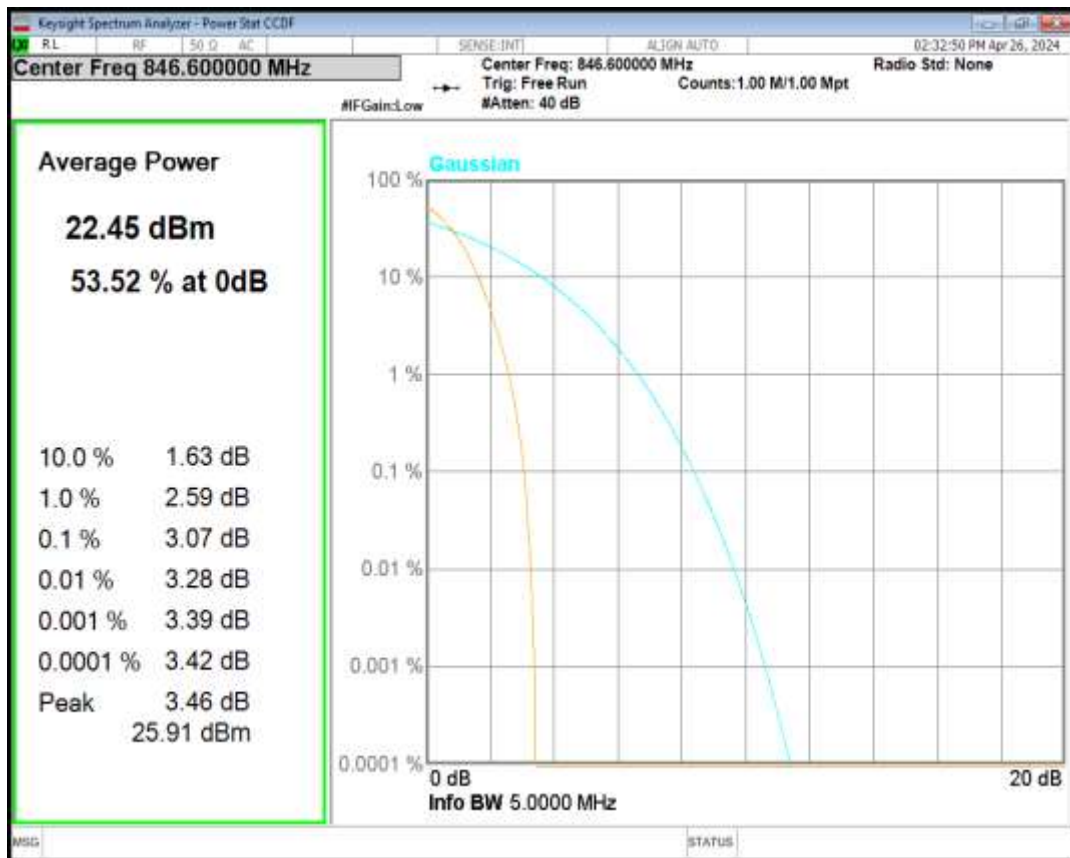

HSUPA Band5 Subtest1 Channel=4233

WCDMA Band5 Channel=4132

WCDMA Band5 Channel=4182

WCDMA Band5 Channel=4233

**04 Occupied bandwidth**

Band	Channel	Frequency (MHz)	99% OBW (kHz)	-26dB EBW (kHz)	Verdict
HSDPA Band2 Subtest1	9262	1852.4	4129.747	4686.876	PASS
HSDPA Band2 Subtest1	9400	1880	4137.438	4691.774	PASS
HSDPA Band2 Subtest1	9538	1907.6	4119.884	4712.838	PASS
HSUPA Band2 Subtest1	9262	1852.4	4147.696	4709.691	PASS
HSUPA Band2 Subtest1	9400	1880	4143.532	4680.378	PASS
HSUPA Band2 Subtest1	9538	1907.6	4144.743	4690.492	PASS
WCDMA Band2	9262	1852.4	4117.381	4689.792	PASS
WCDMA Band2	9400	1880	4119.768	4705.133	PASS
WCDMA Band2	9538	1907.6	4124.493	4694.731	PASS
HSDPA Band5 Subtest1	4132	826.4	4145.146	4723.504	PASS
HSDPA Band5 Subtest1	4182	836.4	4131.751	4694.612	PASS
HSDPA Band5 Subtest1	4233	846.6	4094.026	4677.792	PASS
HSUPA Band5 Subtest1	4132	826.4	4187.210	5488.196	PASS
HSUPA Band5 Subtest1	4182	836.4	4117.914	4686.800	PASS
HSUPA Band5 Subtest1	4233	846.6	4108.646	4630.313	PASS
WCDMA Band5	4132	826.4	4148.570	4706.389	PASS
WCDMA Band5	4182	836.4	4106.729	4680.520	PASS
WCDMA Band5	4233	846.6	4106.479	4705.135	PASS