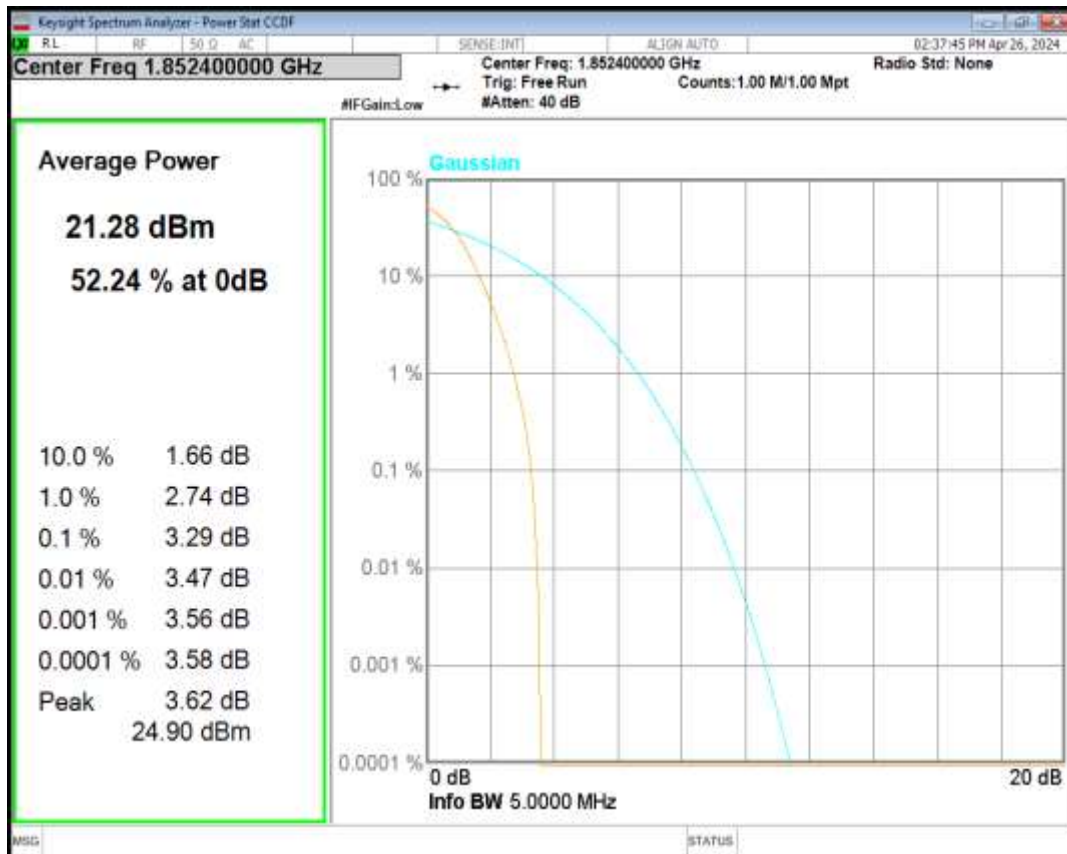

03 Peak-to-Average Ratio

Band	Channel	Frequency (MHz)	Result (dB)	high Limit (dB)	Verdict
HSDPA Band2 Subtest1	9262	1852.4	3.29	13	PASS
HSDPA Band2 Subtest1	9400	1880	3.17	13	PASS
HSDPA Band2 Subtest1	9538	1907.6	3.18	13	PASS
HSUPA Band2 Subtest1	9262	1852.4	3.60	13	PASS
HSUPA Band2 Subtest1	9400	1880	3.66	13	PASS
HSUPA Band2 Subtest1	9538	1907.6	3.79	13	PASS
WCDMA Band2	9262	1852.4	3.26	13	PASS
WCDMA Band2	9400	1880	3.13	13	PASS
WCDMA Band2	9538	1907.6	3.14	13	PASS
HSDPA Band5 Subtest1	4132	826.4	3.07	13	PASS
HSDPA Band5 Subtest1	4182	836.4	3.12	13	PASS
HSDPA Band5 Subtest1	4233	846.6	3.15	13	PASS
HSUPA Band5 Subtest1	4132	826.4	3.61	13	PASS
HSUPA Band5 Subtest1	4182	836.4	3.65	13	PASS
HSUPA Band5 Subtest1	4233	846.6	3.58	13	PASS
WCDMA Band5	4132	826.4	2.97	13	PASS
WCDMA Band5	4182	836.4	3.08	13	PASS
WCDMA Band5	4233	846.6	3.07	13	PASS

HSDPA Band2 Subtest1 Channel=9262