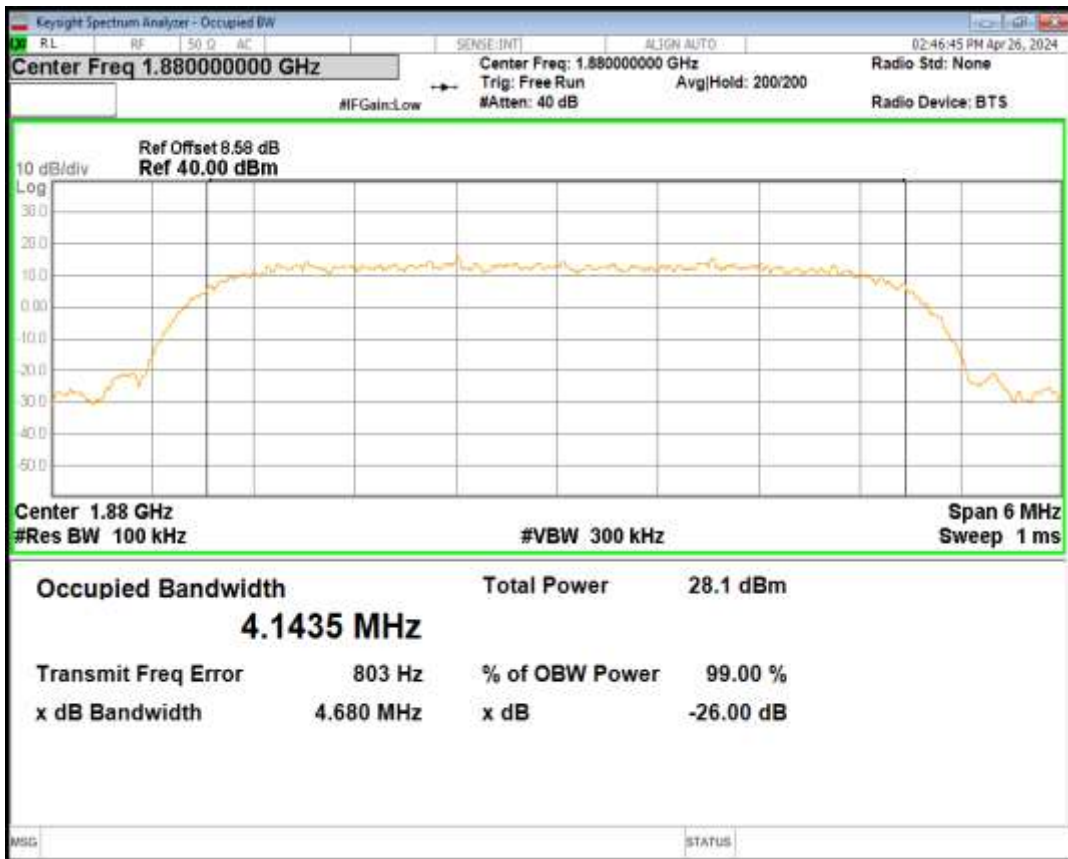

HSDPA Band2 Subtest1 Channel=9262

HSDPA Band2 Subtest1 Channel=9400

HSDPA Band2 Subtest1 Channel=9538

HSUPA Band2 Subtest1 Channel=9262

HSUPA Band2 Subtest1 Channel=9400

HSUPA Band2 Subtest1 Channel=9538

WCDMA Band2 Channel=9262