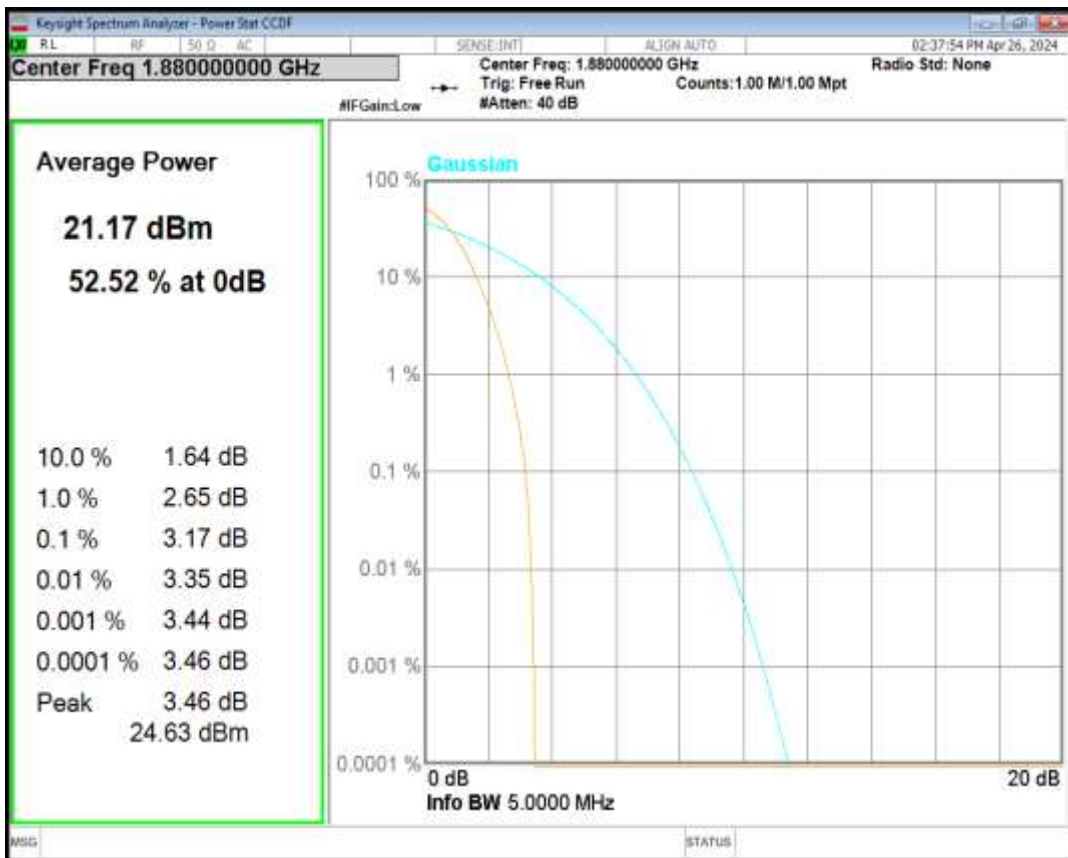

HSDPA Band2 Subtest1 Channel=9400