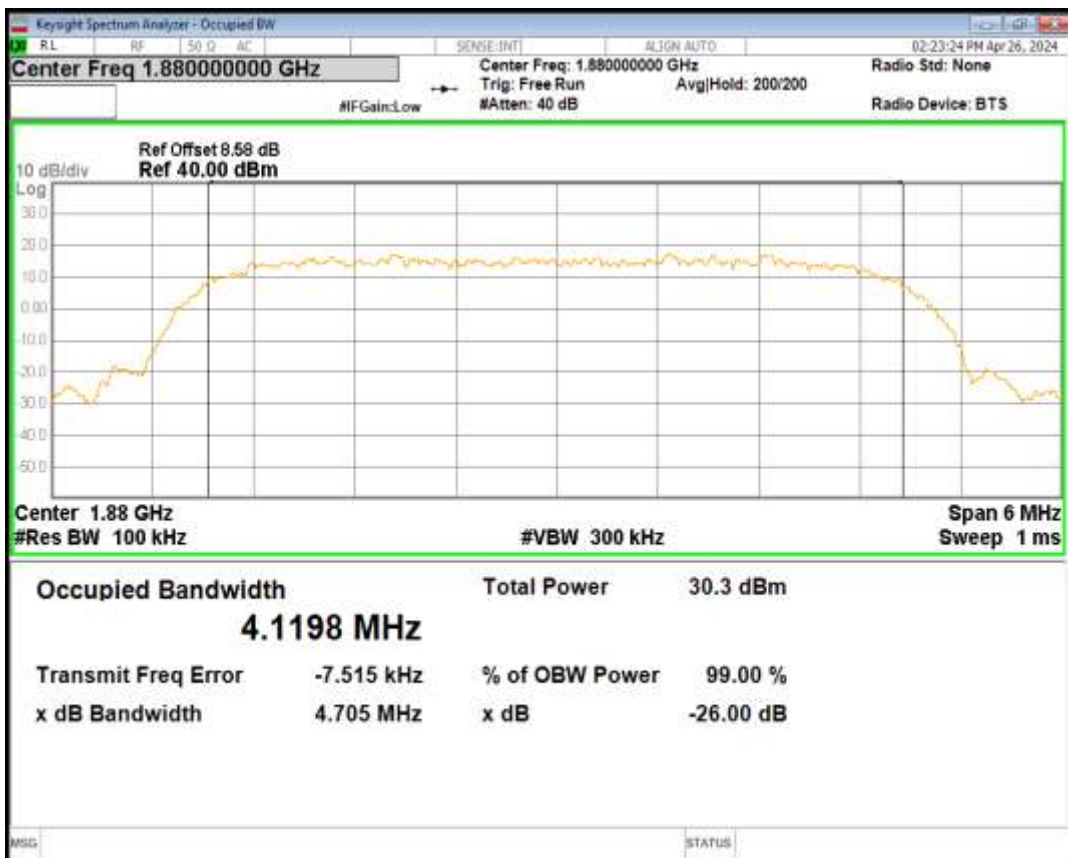

WCDMA Band2 Channel=9400