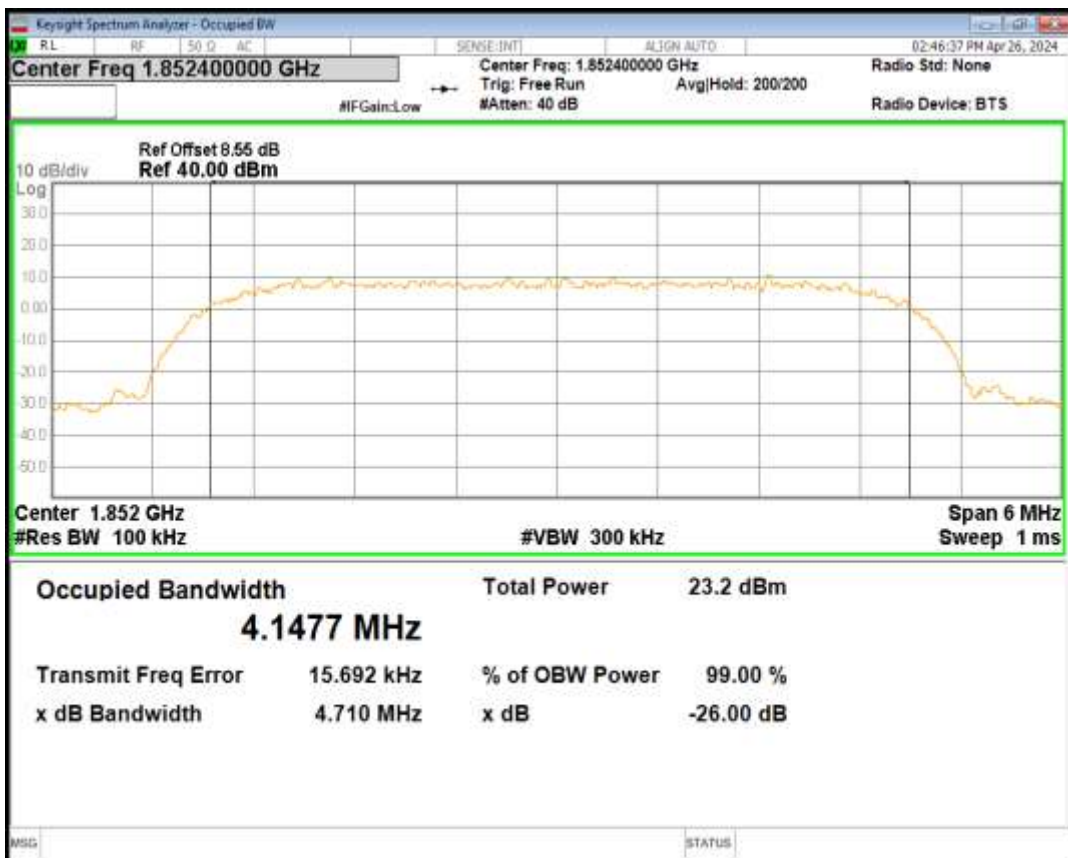

HSDPA Band2 Subtest1 Channel=9262

HSDPA Band2 Subtest1 Channel=9400

HSDPA Band2 Subtest1 Channel=9538

HSUPA Band2 Subtest1 Channel=9262

HSUPA Band2 Subtest1 Channel=9400

HSUPA Band2 Subtest1 Channel=9538

WCDMA Band2 Channel=9262