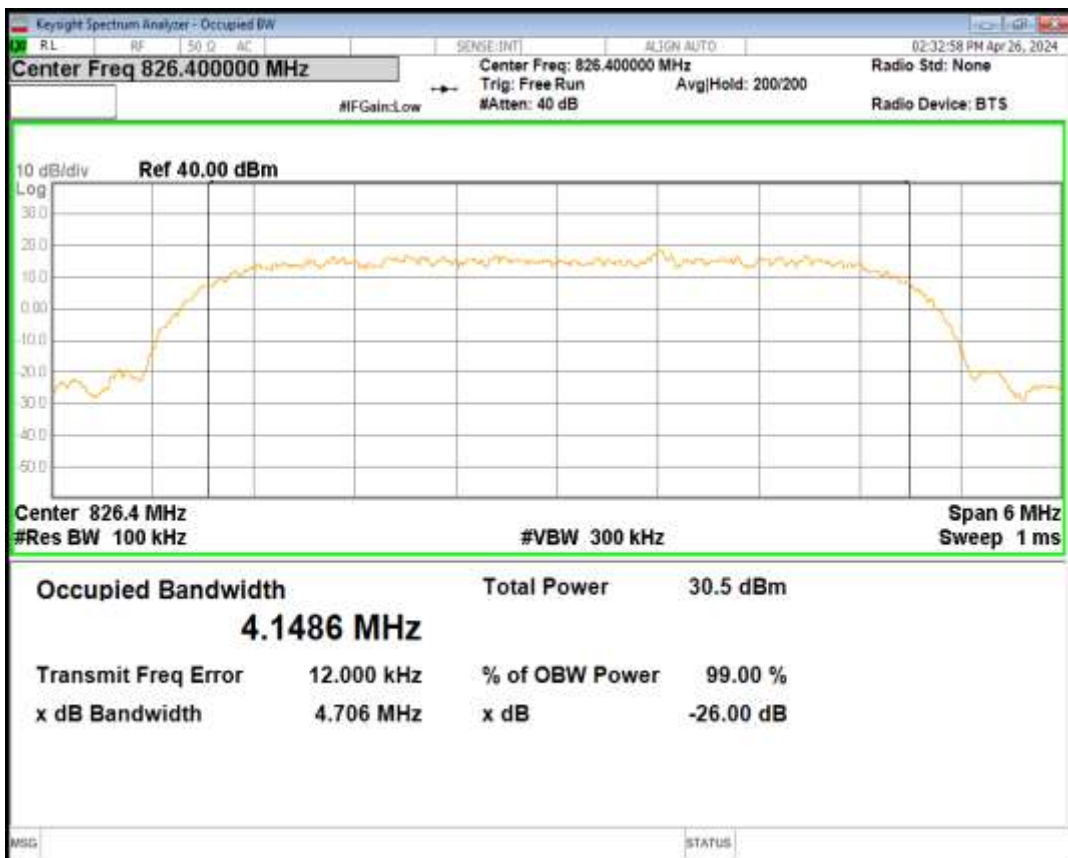

WCDMA Band5 Channel=4132