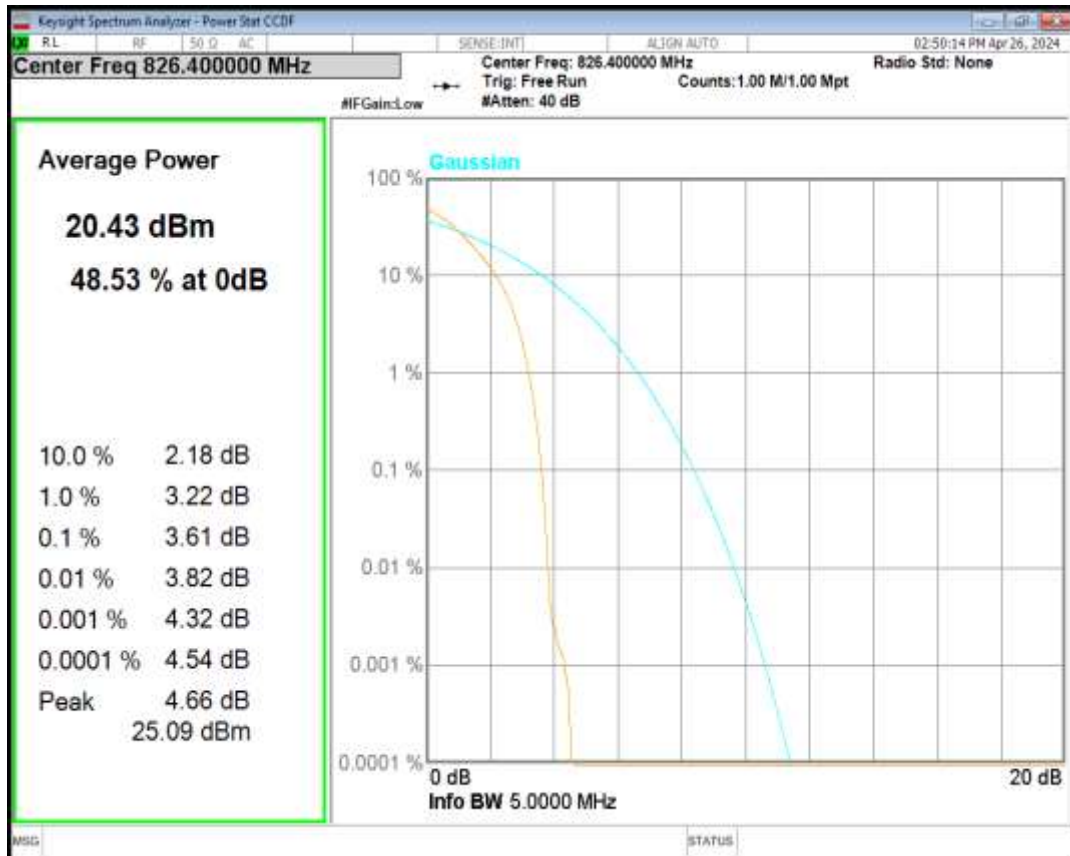

WCDMA Band2 Channel=9400

WCDMA Band2 Channel=9538

HSDPA Band5 Subtest1 Channel=4132

HSDPA Band5 Subtest1 Channel=4182

HSDPA Band5 Subtest1 Channel=4233

HSUPA Band5 Subtest1 Channel=4132

HSUPA Band5 Subtest1 Channel=4182