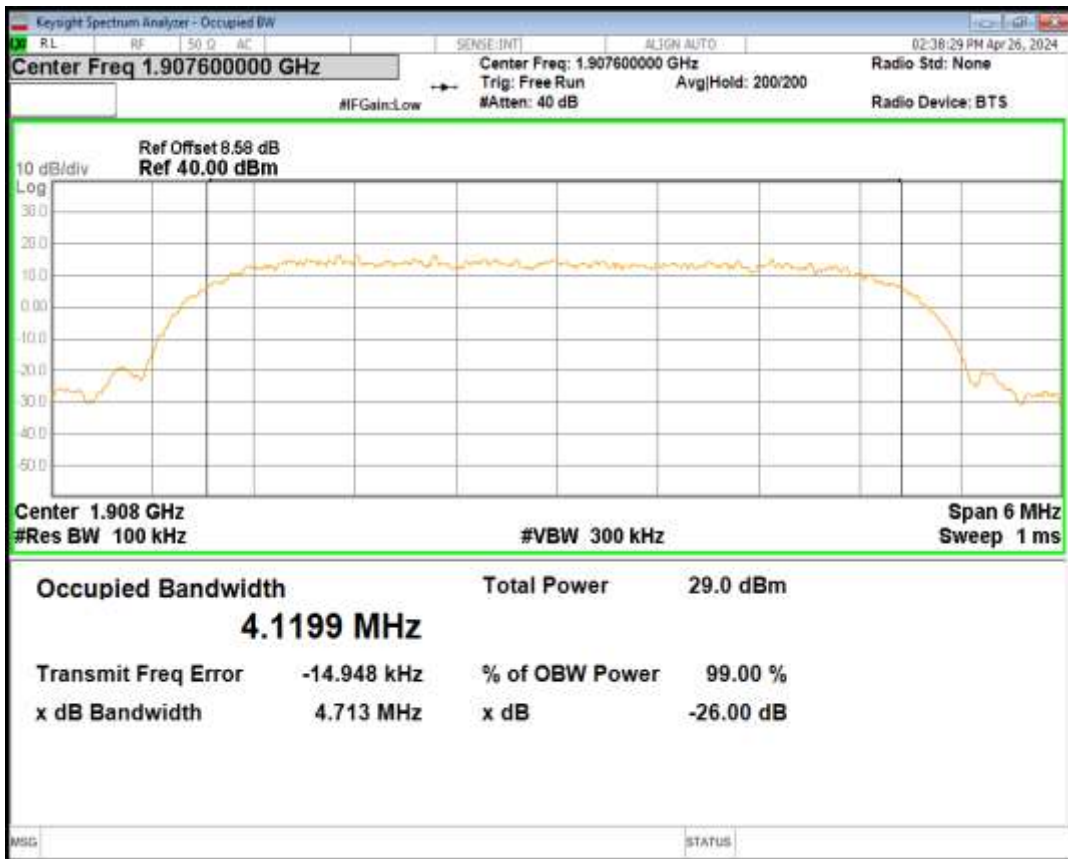

HSDPA Band2 Subtest1 Channel=9538