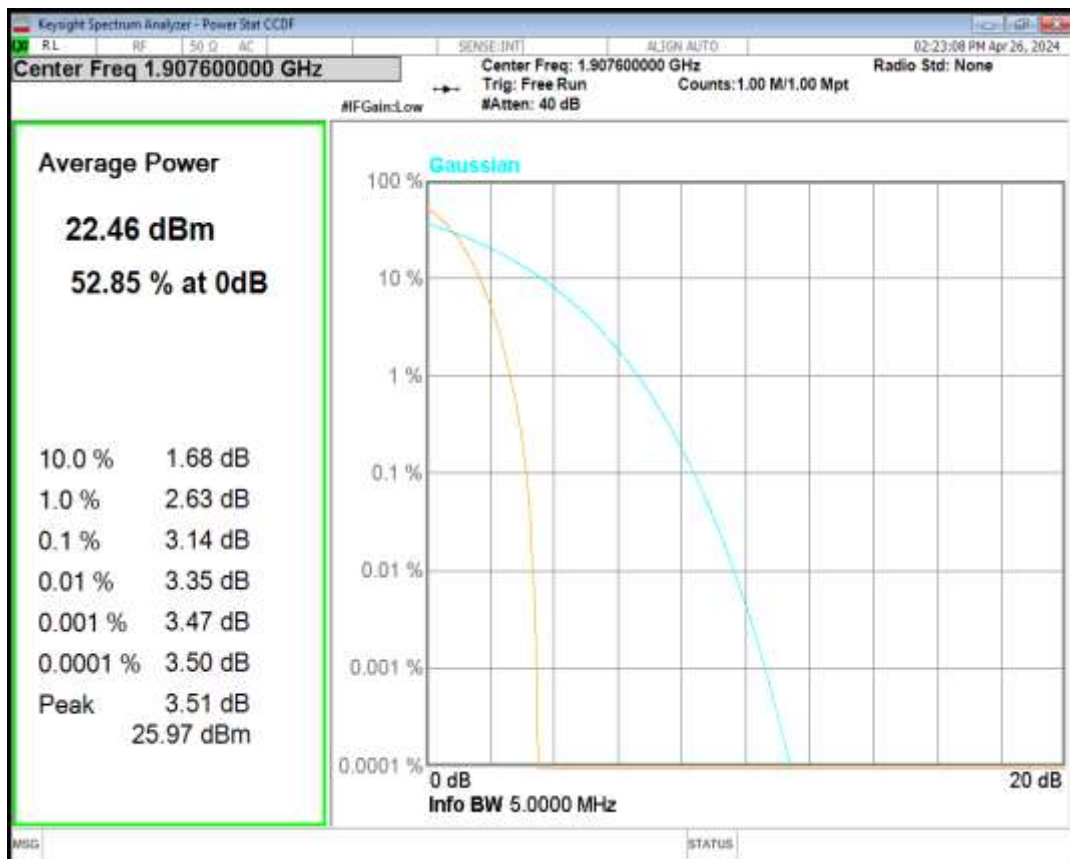

WCDMA Band2 Channel=9538