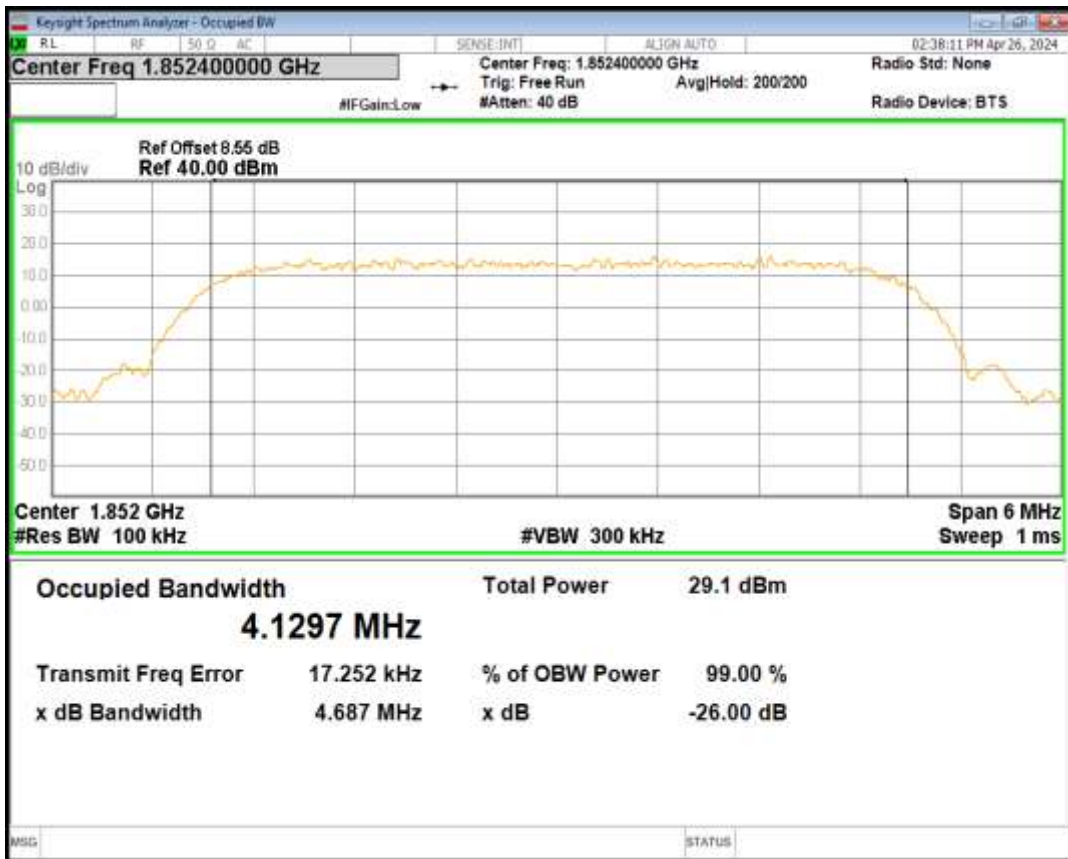

HSDPA Band2 Subtest1 Channel=9262