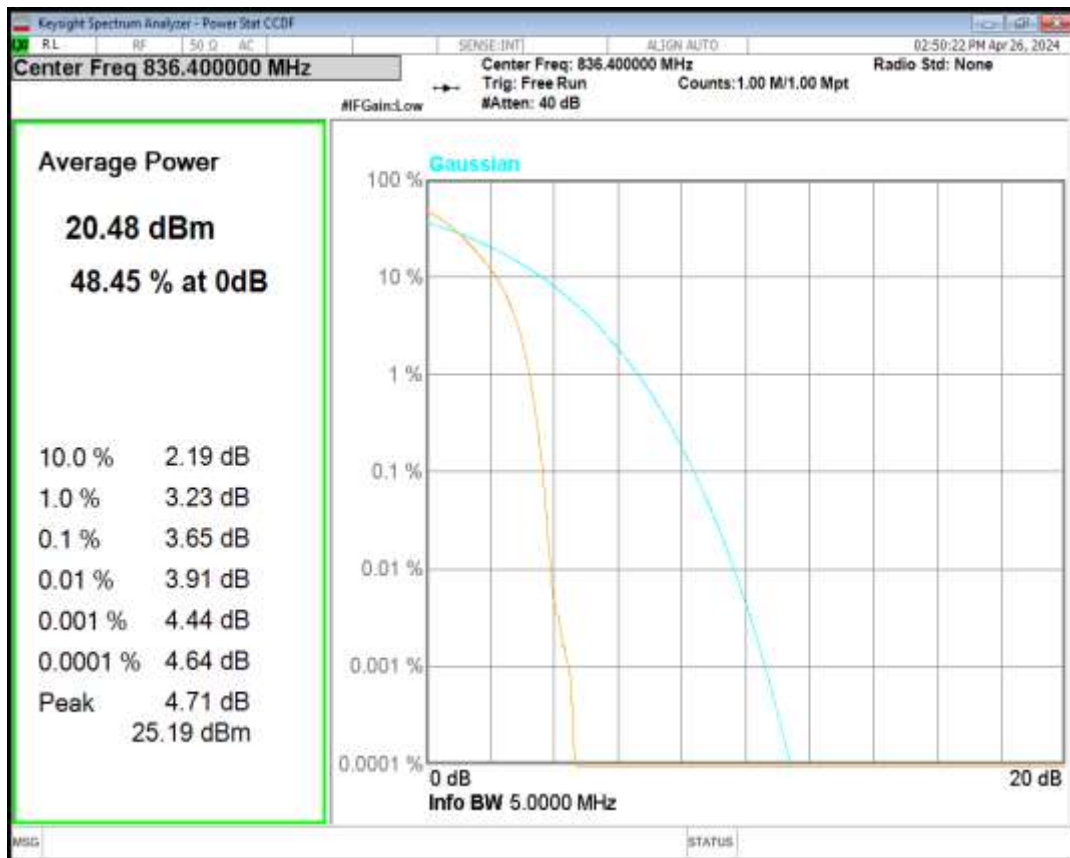

WCDMA Band2 Channel=9400

WCDMA Band2 Channel=9538

HSDPA Band5 Subtest1 Channel=4132

HSDPA Band5 Subtest1 Channel=4182

HSDPA Band5 Subtest1 Channel=4233

HSUPA Band5 Subtest1 Channel=4132

HSUPA Band5 Subtest1 Channel=4182