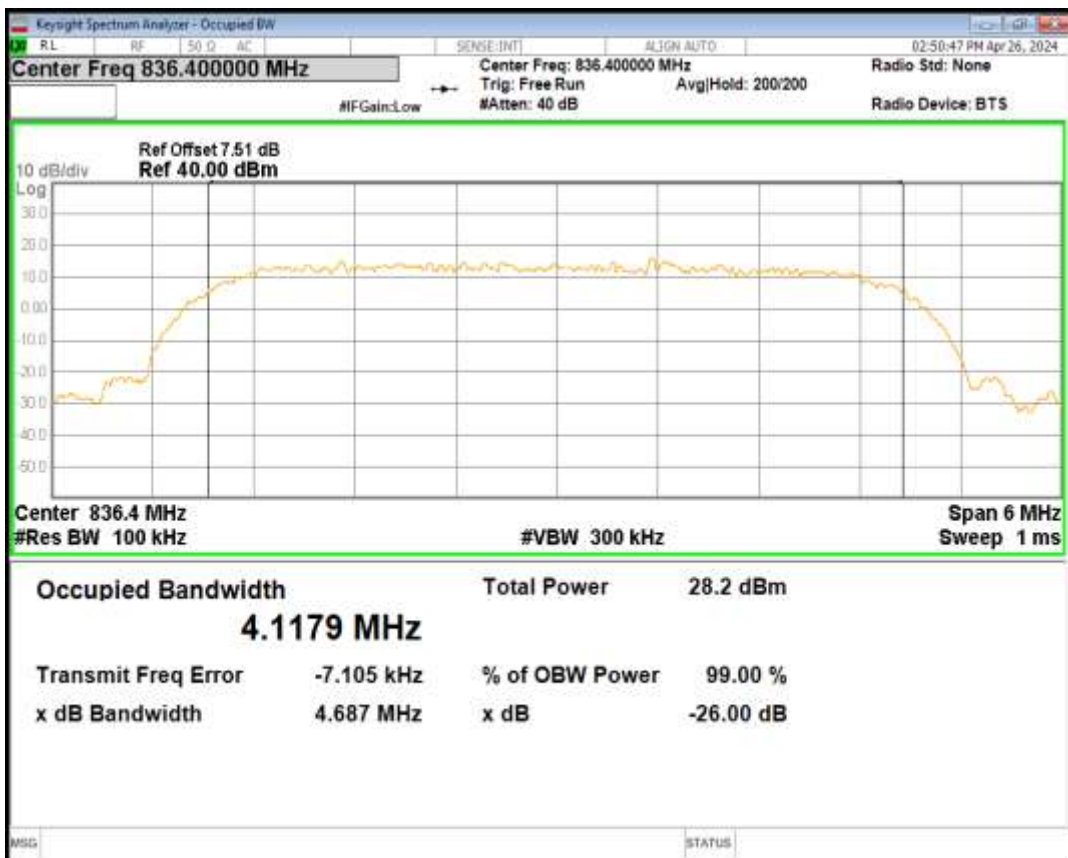

WCDMA Band2 Channel=9400

WCDMA Band2 Channel=9538

HSDPA Band5 Subtest1 Channel=4132

HSDPA Band5 Subtest1 Channel=4182

HSDPA Band5 Subtest1 Channel=4233

HSUPA Band5 Subtest1 Channel=4132

HSUPA Band5 Subtest1 Channel=4182