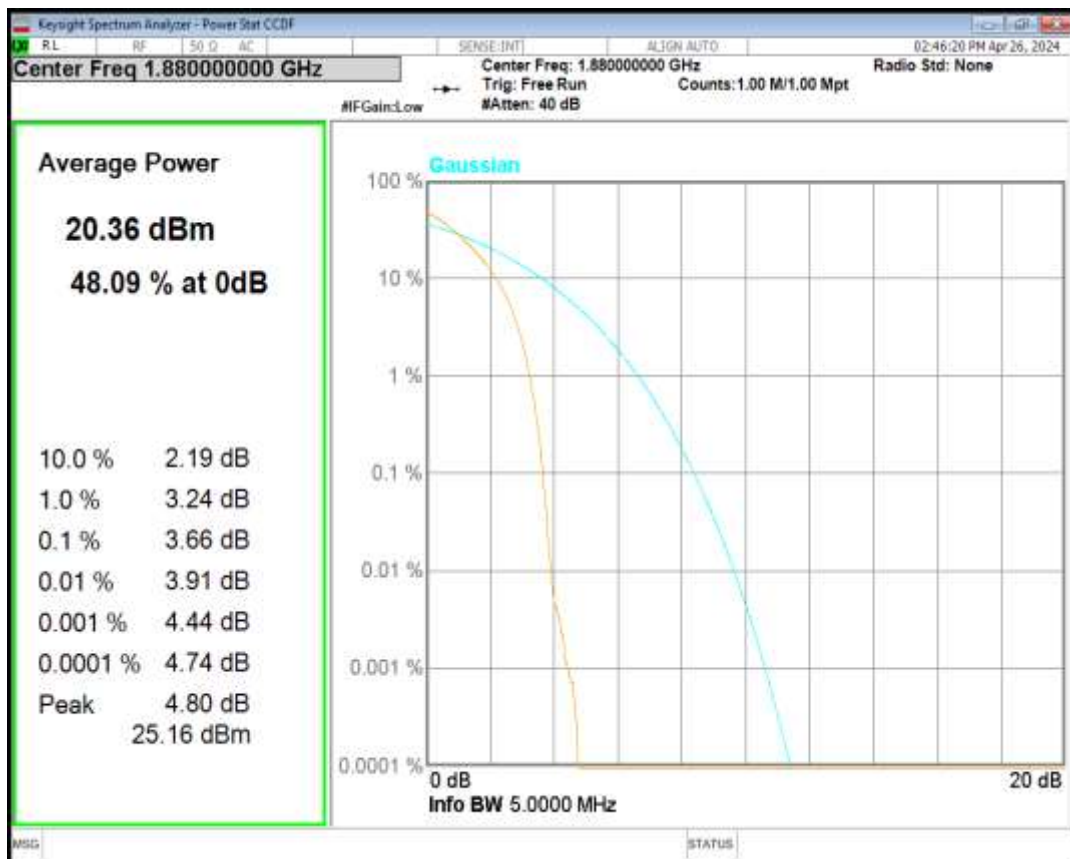

HSDPA Band2 Subtest1 Channel=9262

HSDPA Band2 Subtest1 Channel=9400

HSDPA Band2 Subtest1 Channel=9538

HSUPA Band2 Subtest1 Channel=9262

HSUPA Band2 Subtest1 Channel=9400

HSUPA Band2 Subtest1 Channel=9538

WCDMA Band2 Channel=9262