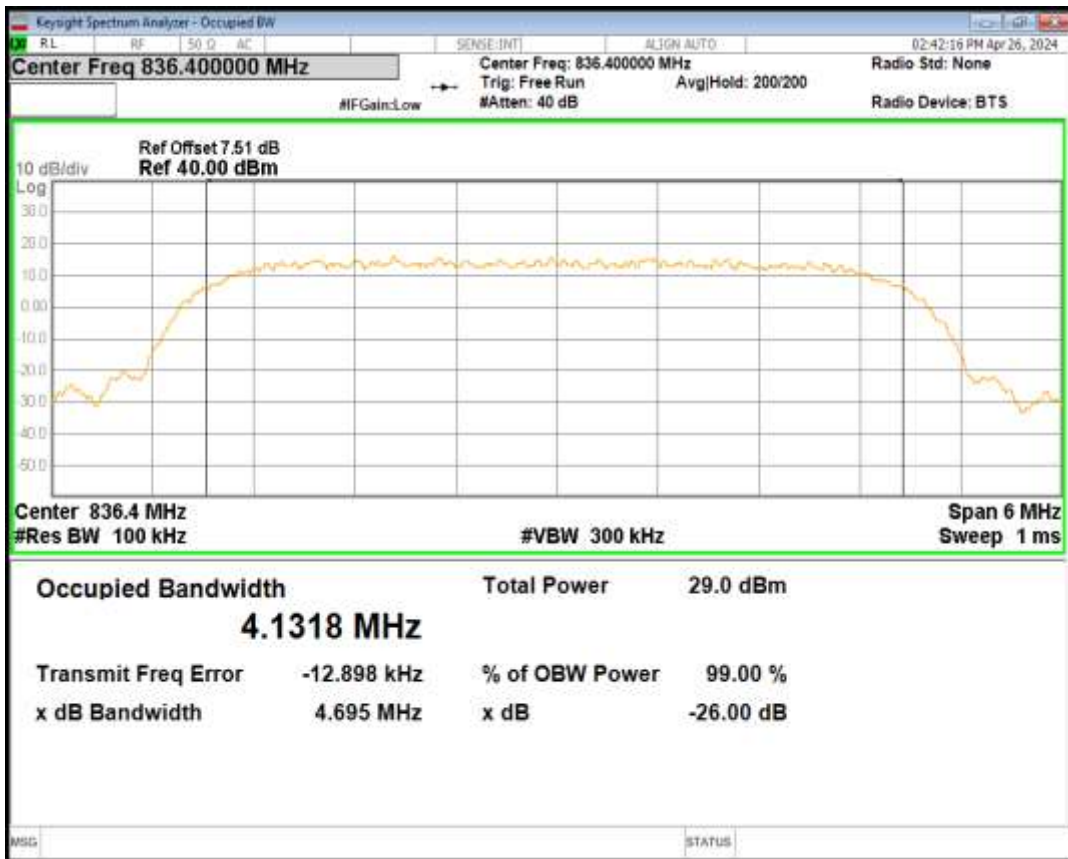

WCDMA Band2 Channel=9400

WCDMA Band2 Channel=9538

HSDPA Band5 Subtest1 Channel=4132

HSDPA Band5 Subtest1 Channel=4182

HSDPA Band5 Subtest1 Channel=4233

HSUPA Band5 Subtest1 Channel=4132

HSUPA Band5 Subtest1 Channel=4182