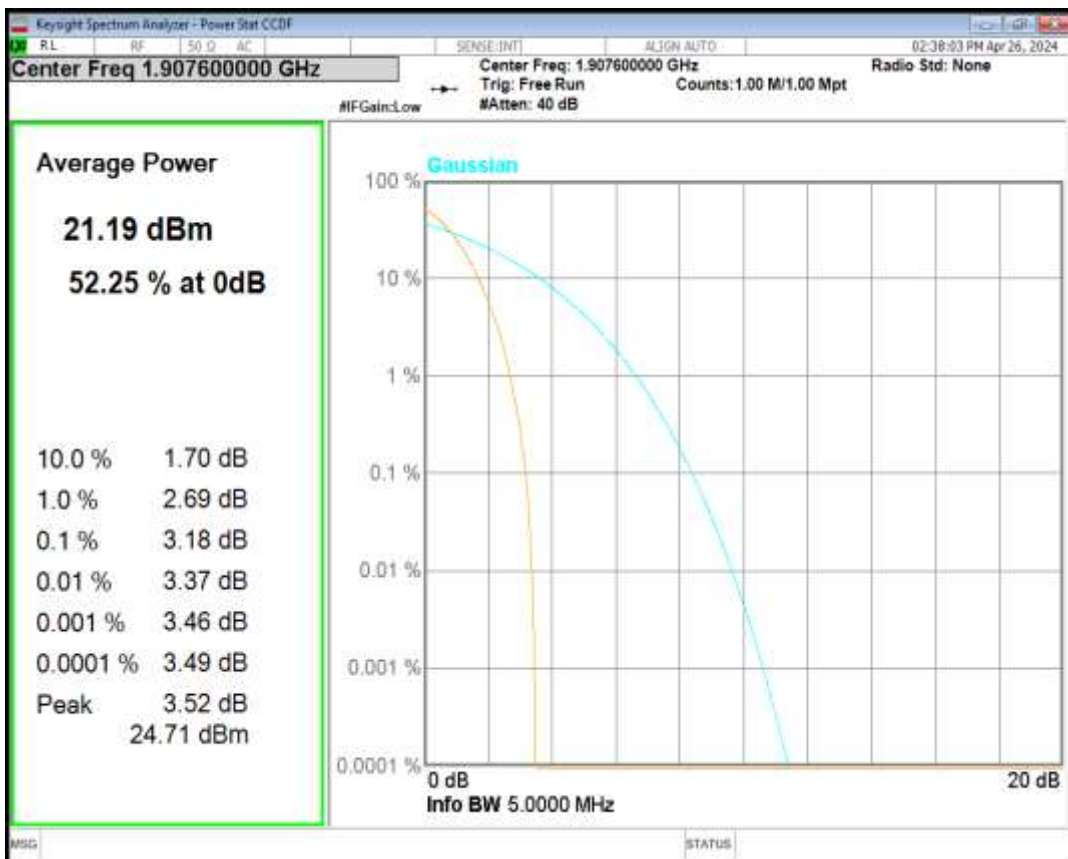

HSDPA Band2 Subtest1 Channel=9538