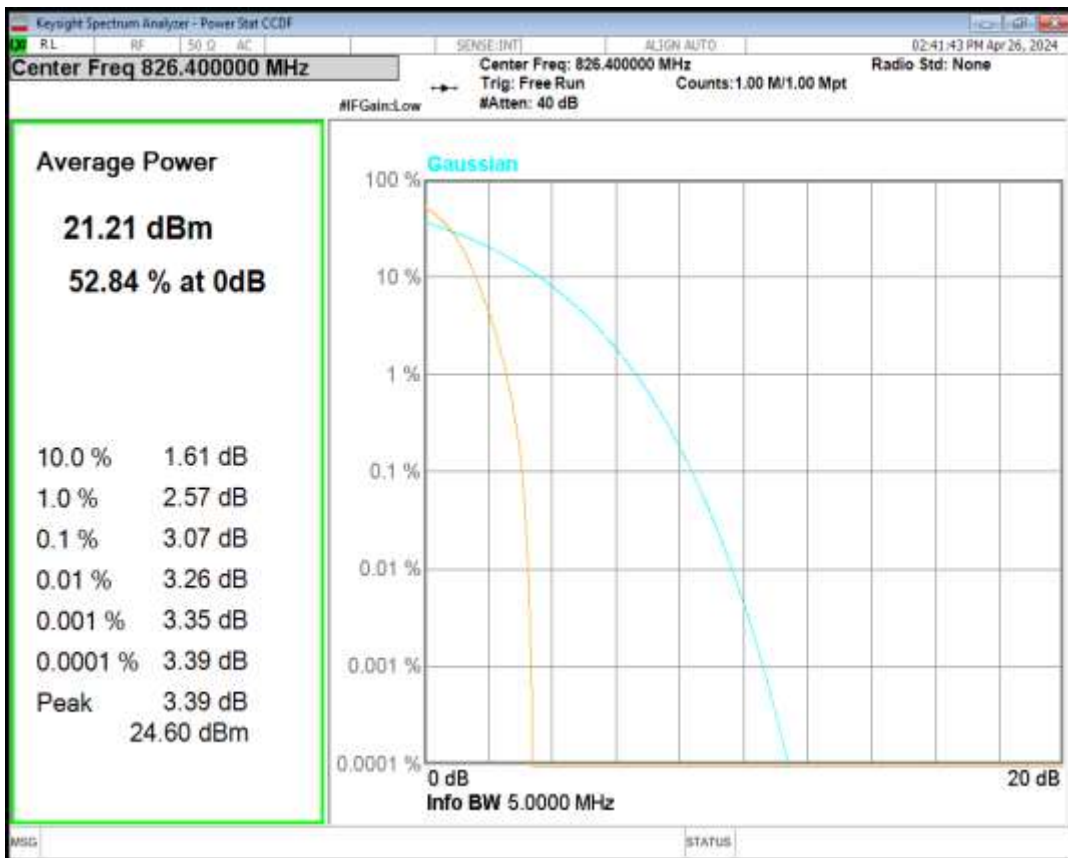

WCDMA Band2 Channel=9400

WCDMA Band2 Channel=9538

HSDPA Band5 Subtest1 Channel=4132

HSDPA Band5 Subtest1 Channel=4182

HSDPA Band5 Subtest1 Channel=4233

HSUPA Band5 Subtest1 Channel=4132

HSUPA Band5 Subtest1 Channel=4182