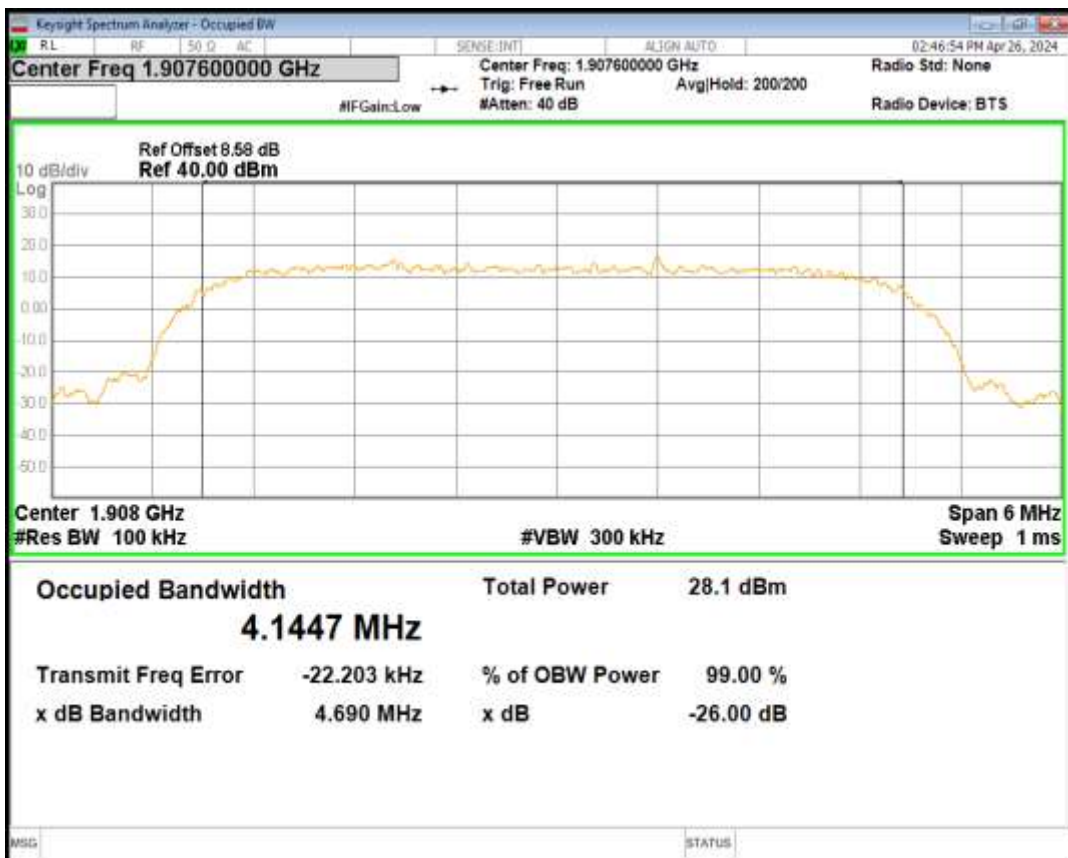

HSDPA Band2 Subtest1 Channel=9262

HSDPA Band2 Subtest1 Channel=9400

HSDPA Band2 Subtest1 Channel=9538

HSUPA Band2 Subtest1 Channel=9262

HSUPA Band2 Subtest1 Channel=9400

HSUPA Band2 Subtest1 Channel=9538

WCDMA Band2 Channel=9262