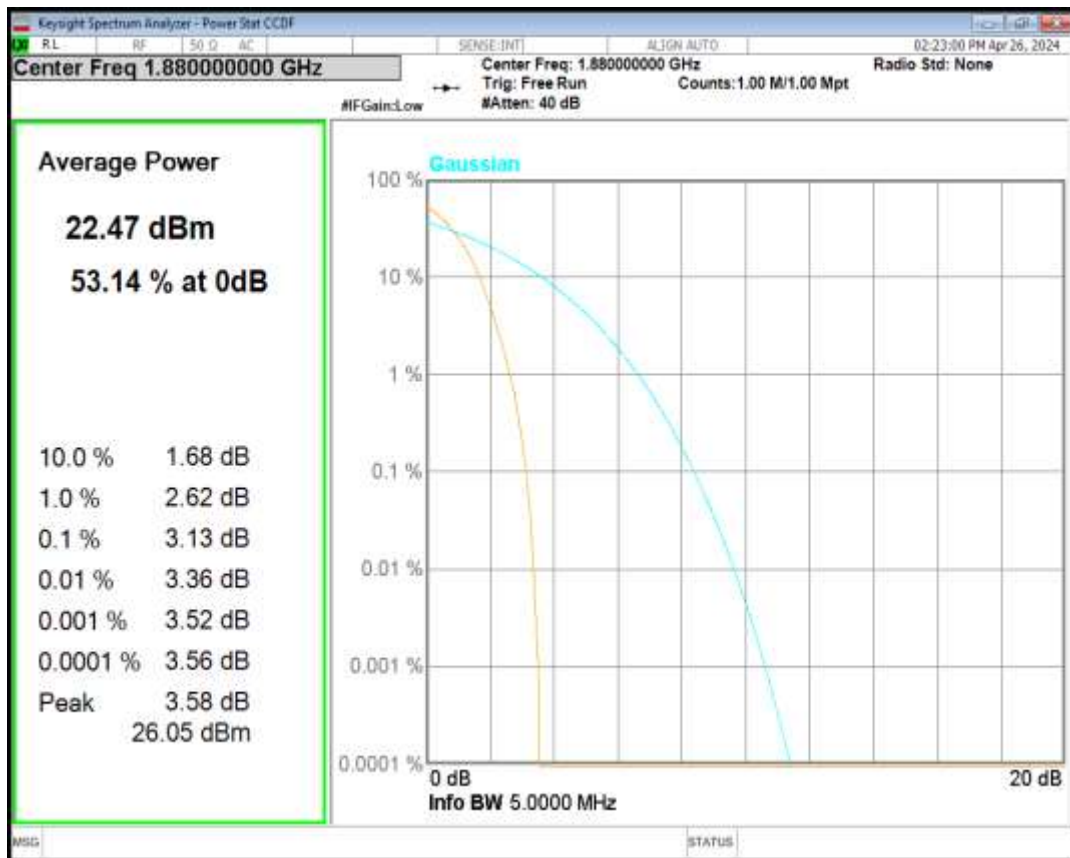

WCDMA Band2 Channel=9400