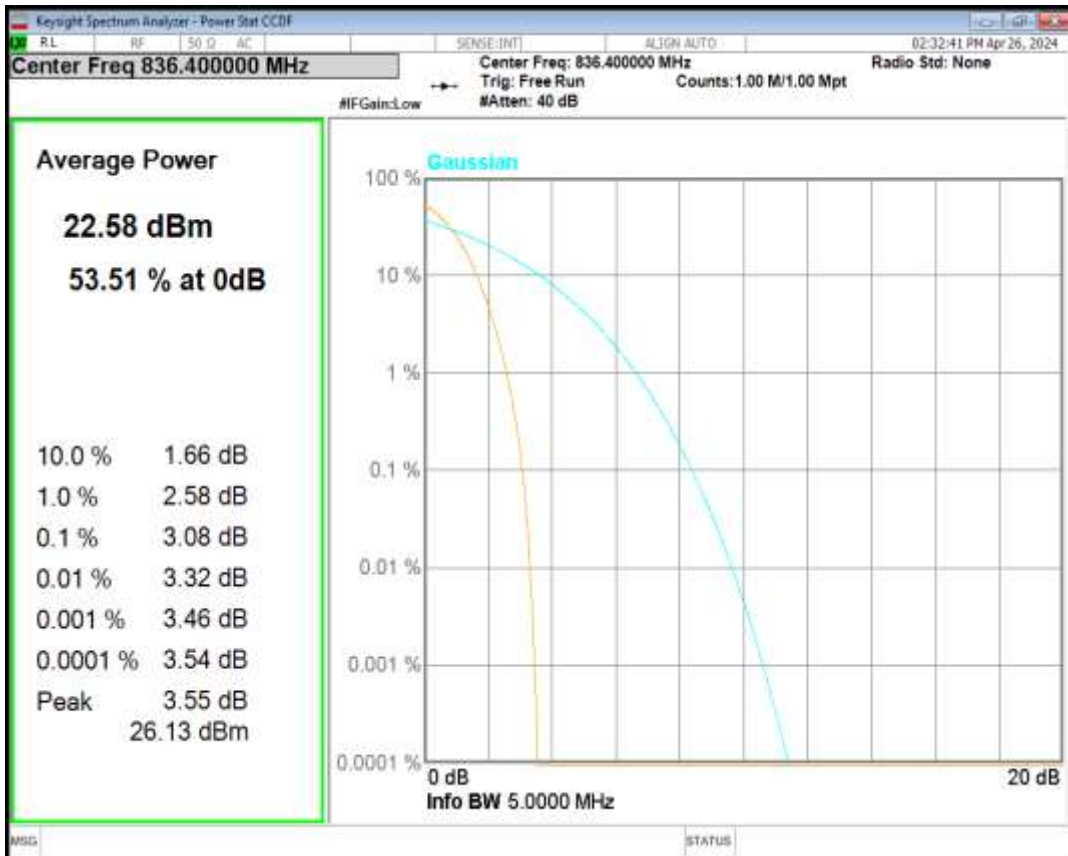

HSUPA Band5 Subtest1 Channel=4233

WCDMA Band5 Channel=4132

WCDMA Band5 Channel=4182

WCDMA Band5 Channel=4233

**04 Occupied bandwidth**

Band	Channel	Frequency (MHz)	99% OBW (kHz)	-26dB EBW (kHz)	Verdict
HSDPA Band2 Subtest1	9262	1852.4	4129.747	4686.876	PASS
HSDPA Band2 Subtest1	9400	1880	4137.438	4691.774	PASS
HSDPA Band2 Subtest1	9538	1907.6	4119.884	4712.838	PASS
HSUPA Band2 Subtest1	9262	1852.4	4147.696	4709.691	PASS
HSUPA Band2 Subtest1	9400	1880	4143.532	4680.378	PASS
HSUPA Band2 Subtest1	9538	1907.6	4144.743	4690.492	PASS
WCDMA Band2	9262	1852.4	4117.381	4689.792	PASS
WCDMA Band2	9400	1880	4119.768	4705.133	PASS
WCDMA Band2	9538	1907.6	4124.493	4694.731	PASS
HSDPA Band5 Subtest1	4132	826.4	4145.146	4723.504	PASS
HSDPA Band5 Subtest1	4182	836.4	4131.751	4694.612	PASS
HSDPA Band5 Subtest1	4233	846.6	4094.026	4677.792	PASS
HSUPA Band5 Subtest1	4132	826.4	4187.210	5488.196	PASS
HSUPA Band5 Subtest1	4182	836.4	4117.914	4686.800	PASS
HSUPA Band5 Subtest1	4233	846.6	4108.646	4630.313	PASS
WCDMA Band5	4132	826.4	4148.570	4706.389	PASS
WCDMA Band5	4182	836.4	4106.729	4680.520	PASS
WCDMA Band5	4233	846.6	4106.479	4705.135	PASS