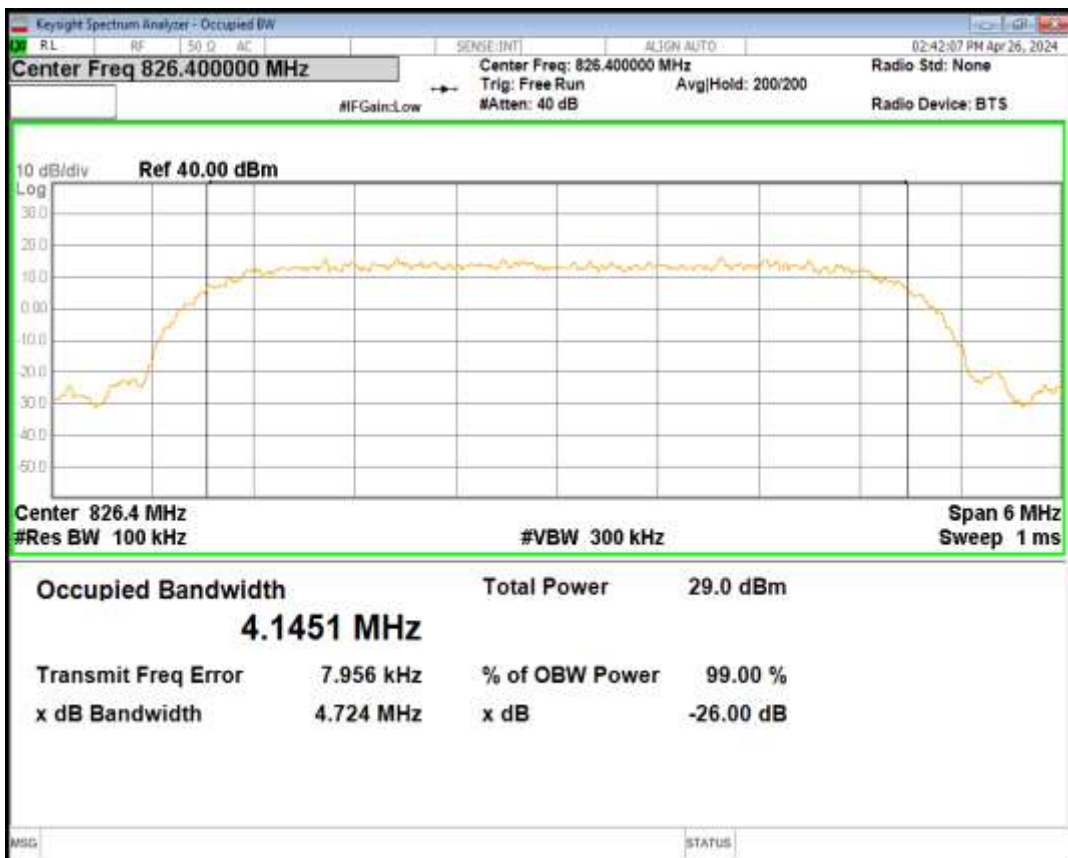

HSDPA Band5 Subtest1 Channel=4132