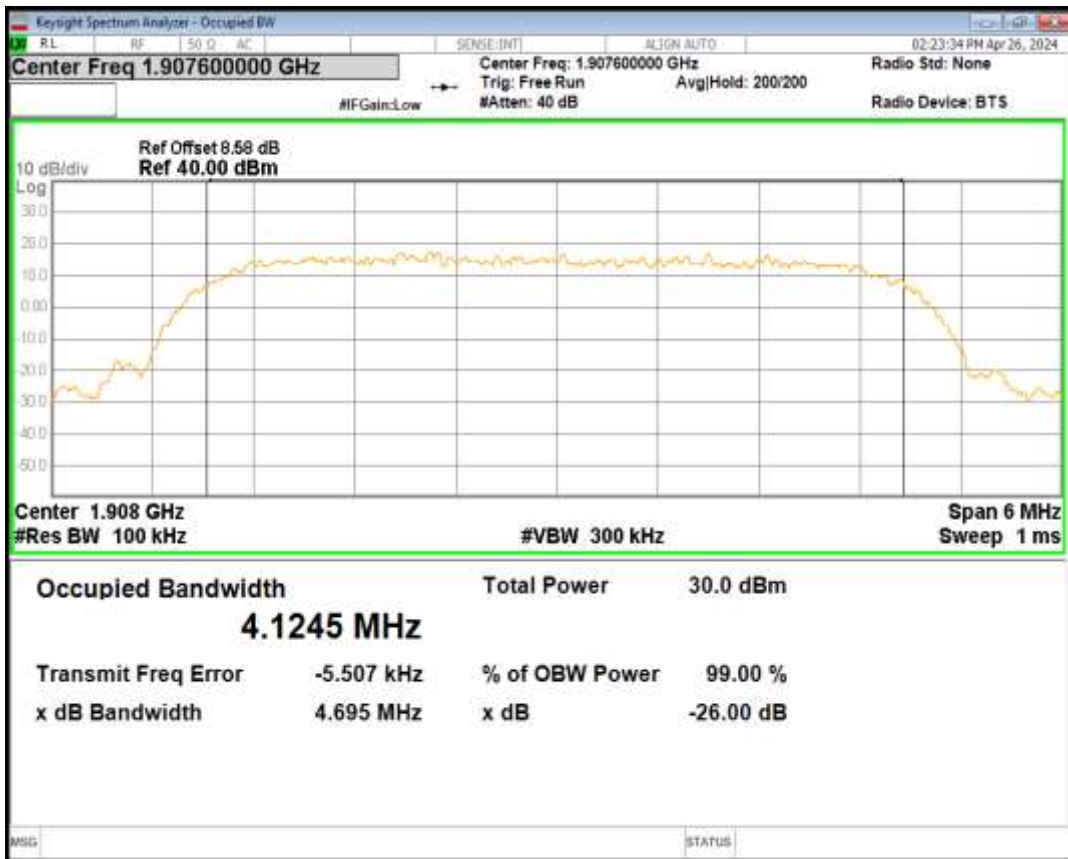

WCDMA Band2 Channel=9538