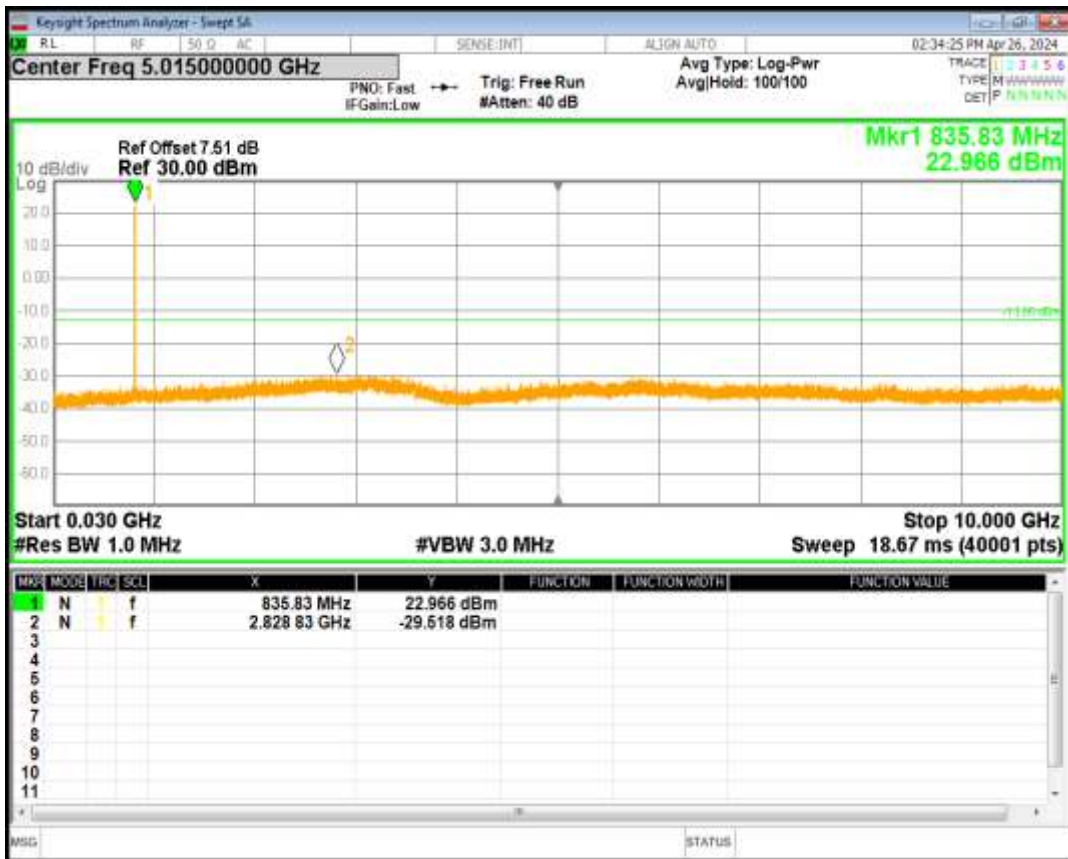

HSUPA Band5 Subtest1 Channel=4233

WCDMA Band5 Channel=4132

WCDMA Band5 Channel=4182

WCDMA Band5 Channel=4233