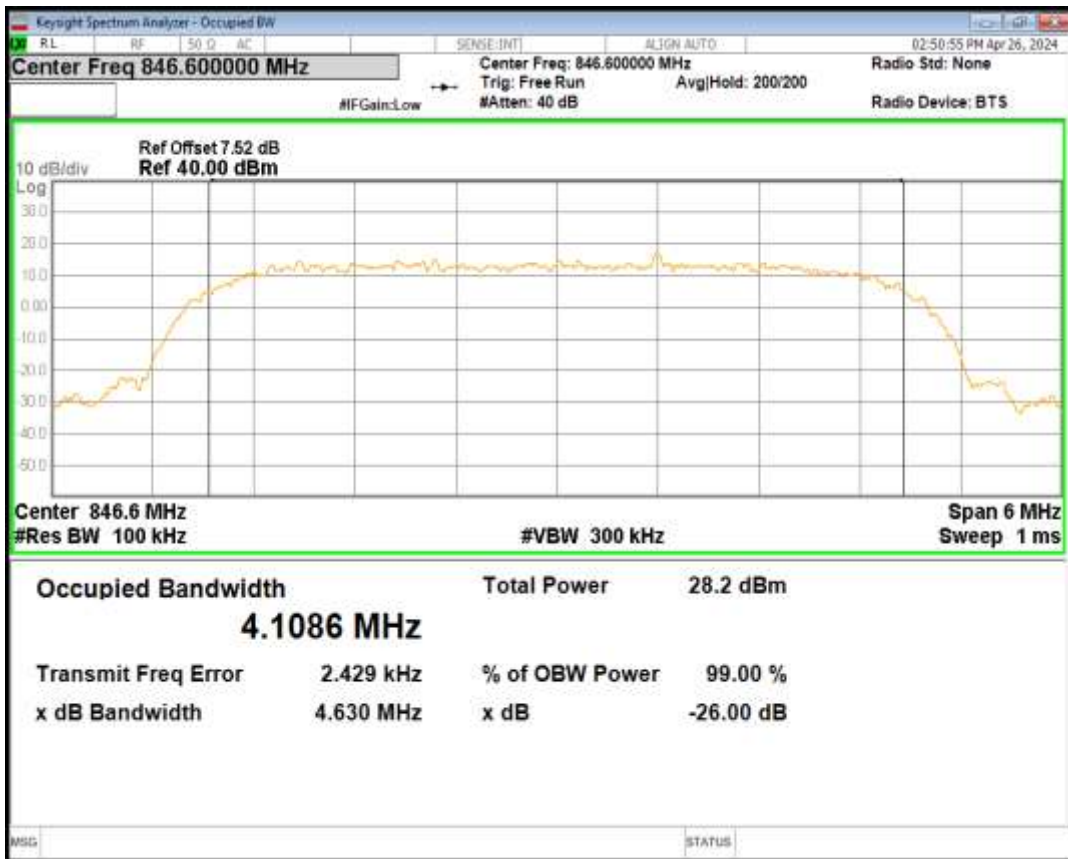

HSUPA Band5 Subtest1 Channel=4233