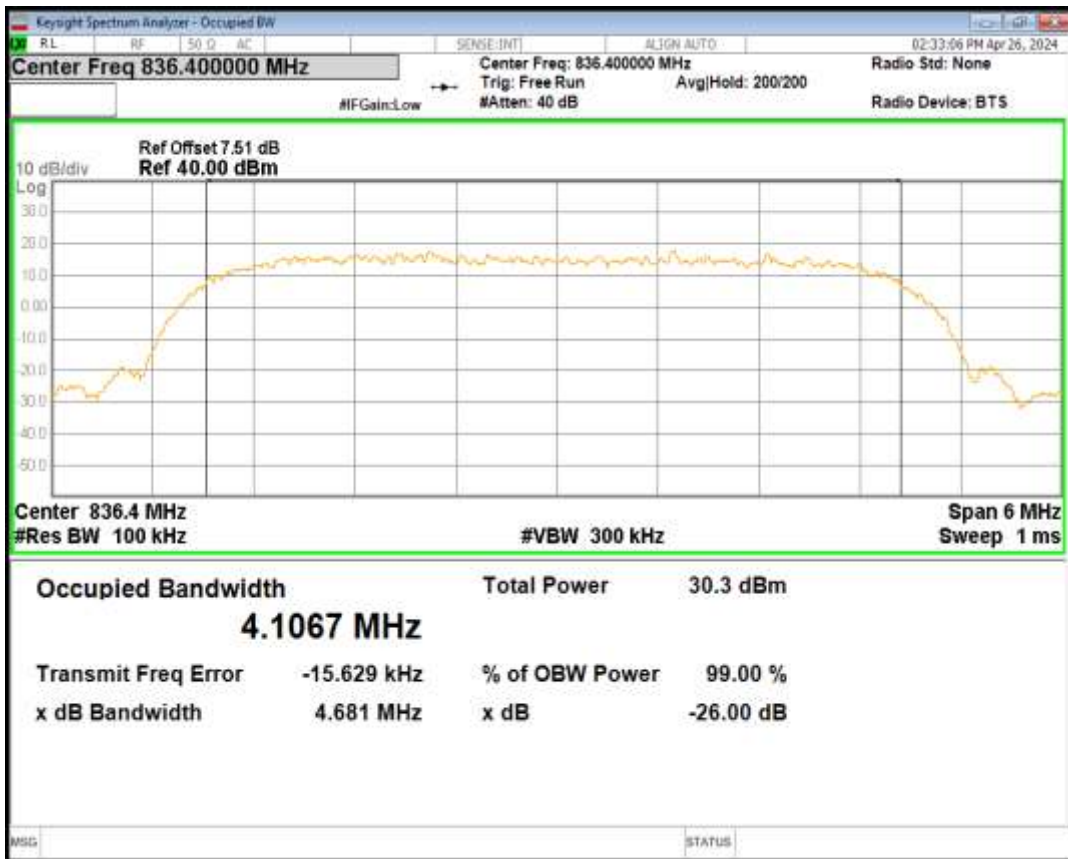

HSUPA Band5 Subtest1 Channel=4233

WCDMA Band5 Channel=4132

WCDMA Band5 Channel=4182

WCDMA Band5 Channel=4233

05 Band edge

Band	Channel	Frequency (MHz)	Spur Freq (MHz)	Spur Level (dBm)	Limit (dBm)	Verdict
HSDPA Band2 Subtest1	9262	1852.4	1850.00	-24.54	-13	PASS
HSDPA Band2 Subtest1	9538	1907.6	1910.00	-23.97	-13	PASS
HSUPA Band2 Subtest1	9262	1852.4	1850.00	-29.57	-13	PASS
HSUPA Band2 Subtest1	9538	1907.6	1910.00	-25.31	-13	PASS
WCDMA Band2	9262	1852.4	1850.00	-24.02	-13	PASS
WCDMA Band2	9538	1907.6	1910.00	-23.78	-13	PASS
HSDPA Band5 Subtest1	4132	826.4	824.00	-24.02	-13	PASS
HSDPA Band5 Subtest1	4233	846.6	849.00	-24.85	-13	PASS
HSUPA Band5 Subtest1	4132	826.4	824.00	-29.21	-13	PASS
HSUPA Band5 Subtest1	4233	846.6	849.00	-25.11	-13	PASS
WCDMA Band5	4132	826.4	824.00	-21.81	-13	PASS
WCDMA Band5	4233	846.6	849.00	-22.41	-13	PASS