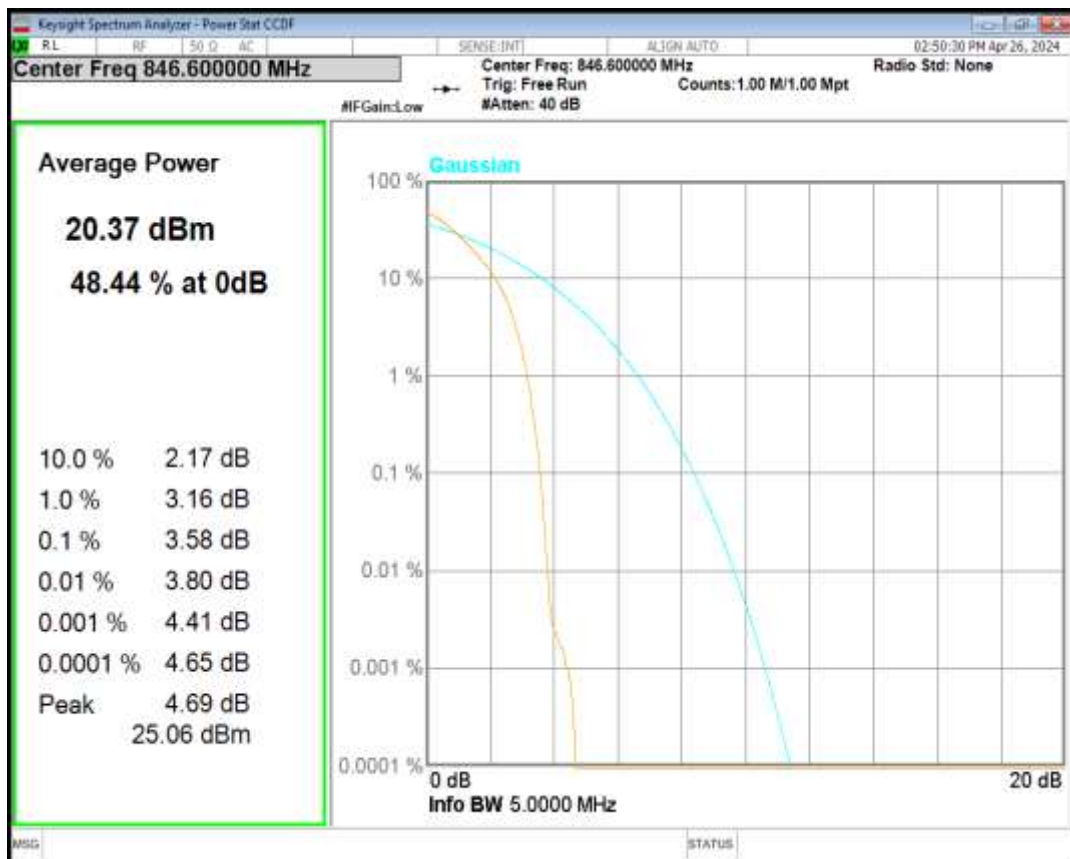

HSUPA Band5 Subtest1 Channel=4233