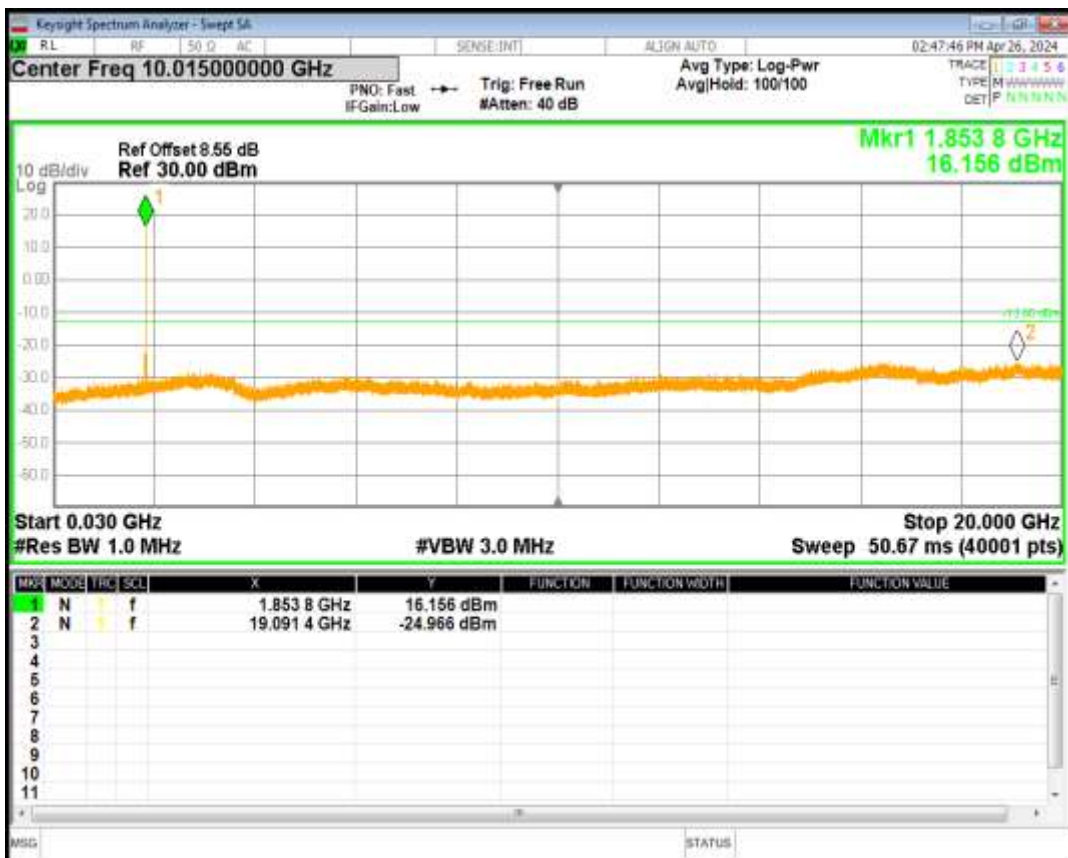

HSDPA Band2 Subtest1 Channel=9262

HSDPA Band2 Subtest1 Channel=9400

HSDPA Band2 Subtest1 Channel=9538

HSUPA Band2 Subtest1 Channel=9262

HSUPA Band2 Subtest1 Channel=9400

HSUPA Band2 Subtest1 Channel=9538

WCDMA Band2 Channel=9262