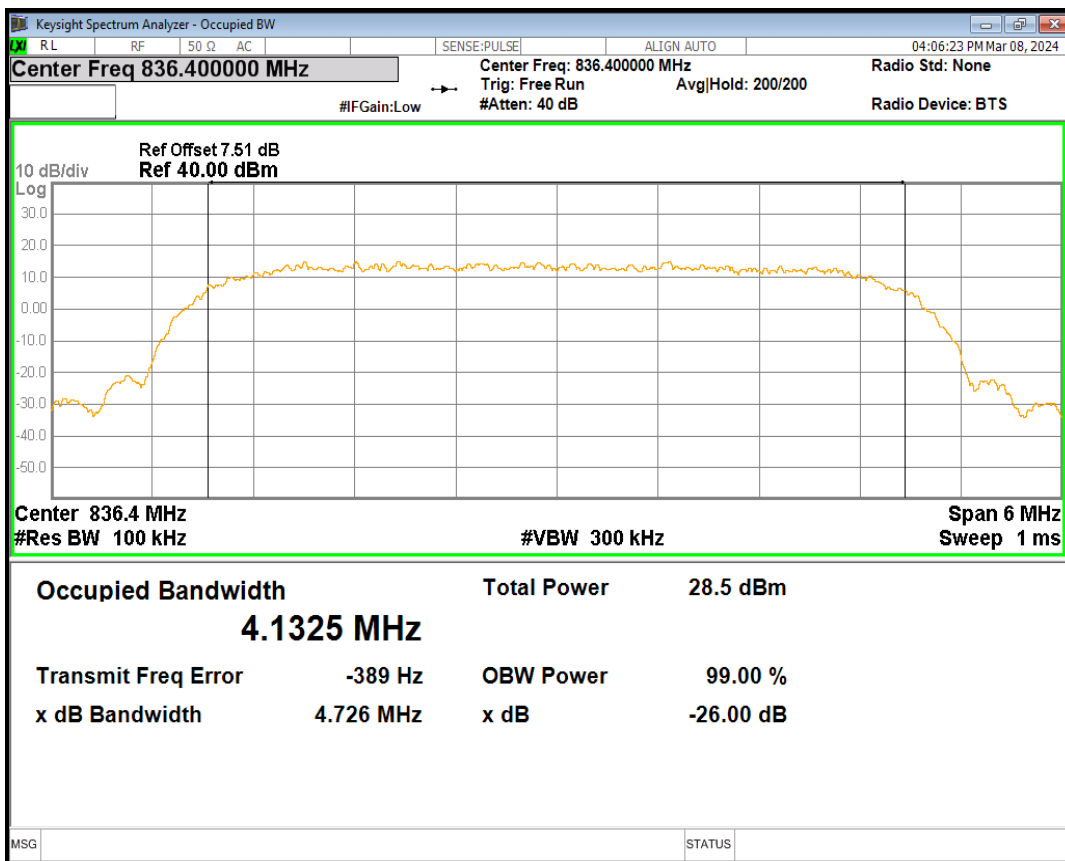

WCDMA Band2 Channel=9400

WCDMA Band2 Channel=9538

HSDPA Band5 Subtest1 Channel=4132

HSDPA Band5 Subtest1 Channel=4182

HSDPA Band5 Subtest1 Channel=4233

HSUPA Band5 Subtest1 Channel=4132

HSUPA Band5 Subtest1 Channel=4182