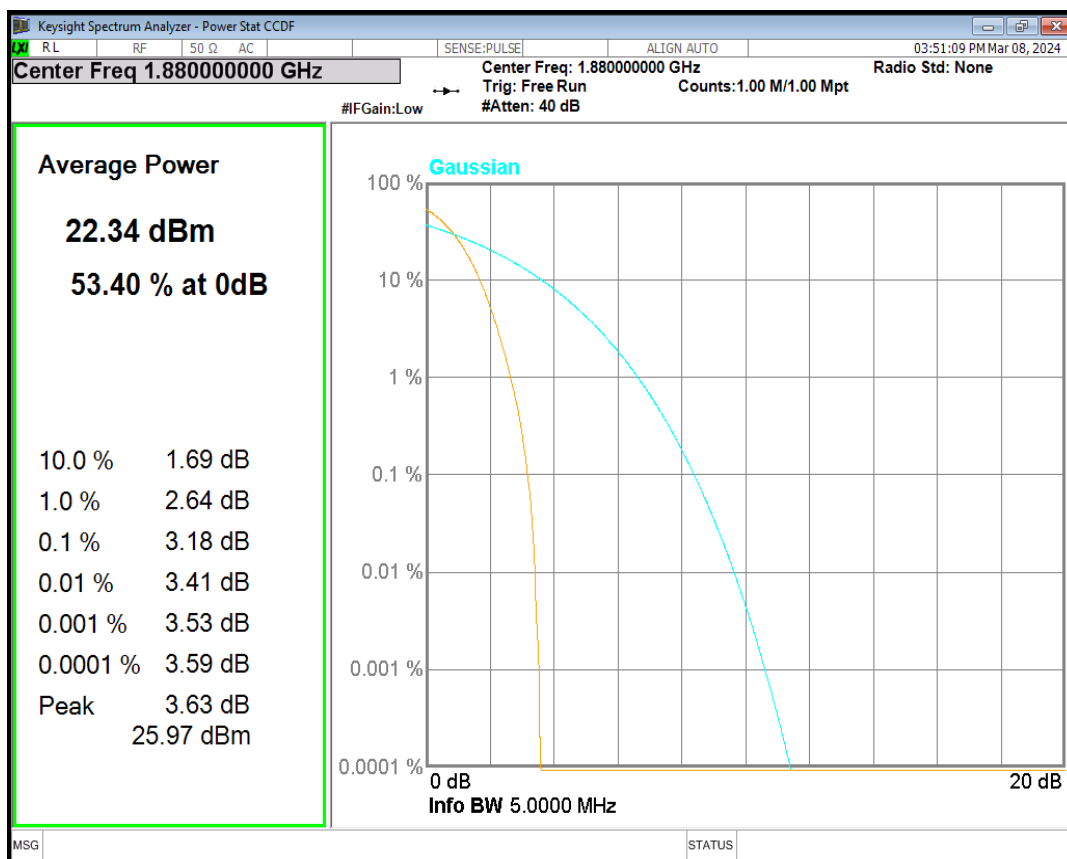

WCDMA Band2 Channel=9400