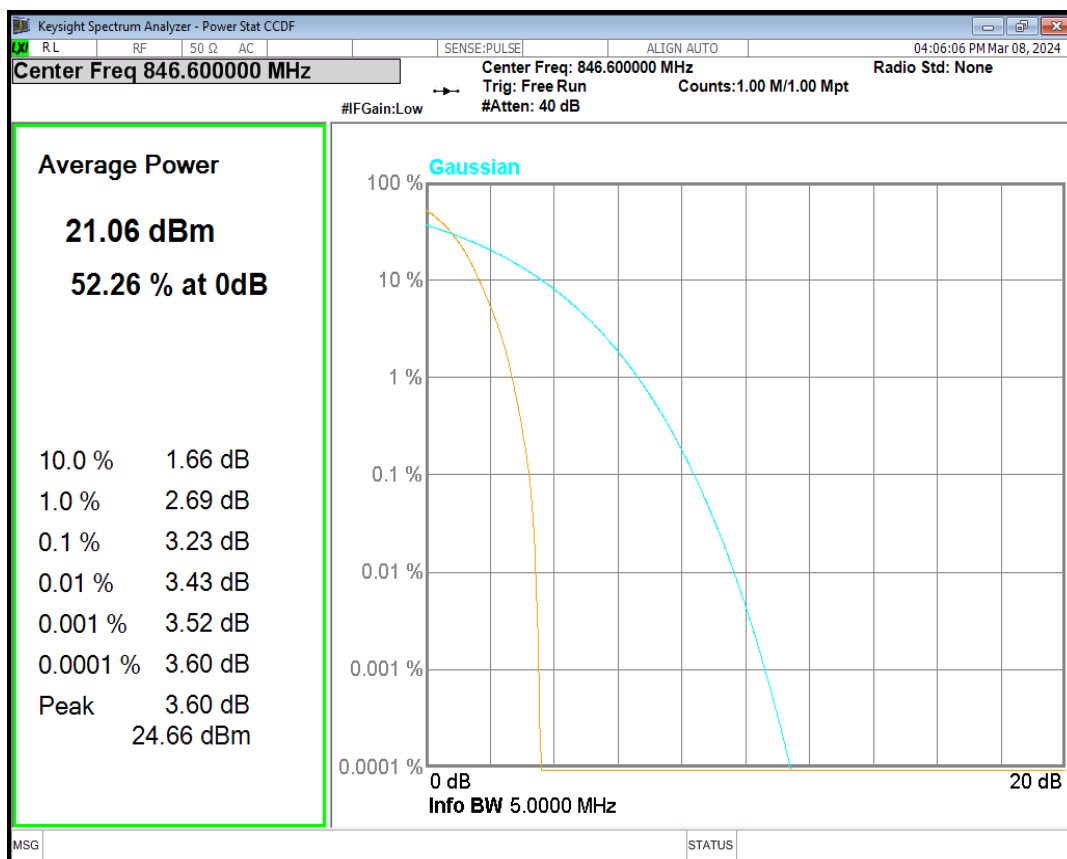

WCDMA Band2 Channel=9400

WCDMA Band2 Channel=9538

HSDPA Band5 Subtest1 Channel=4132

HSDPA Band5 Subtest1 Channel=4182

HSDPA Band5 Subtest1 Channel=4233

HSUPA Band5 Subtest1 Channel=4132

HSUPA Band5 Subtest1 Channel=4182