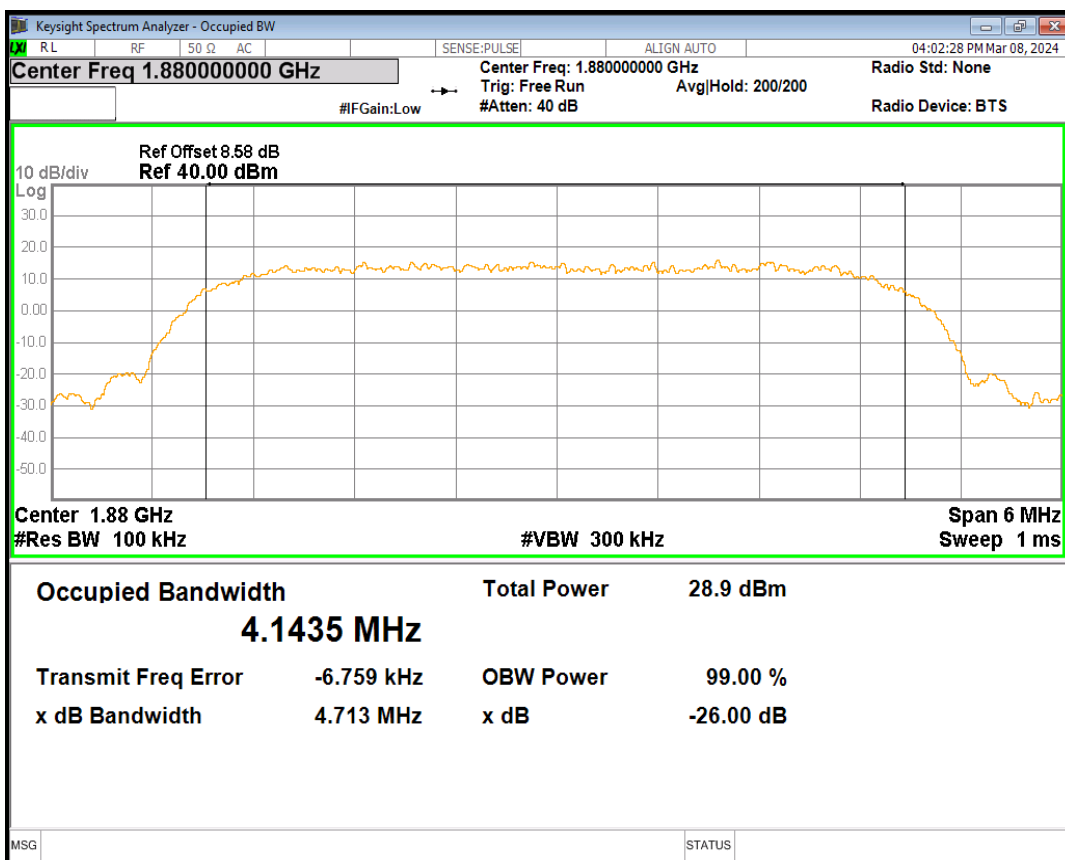

HSDPA Band2 Subtest1 Channel=9538