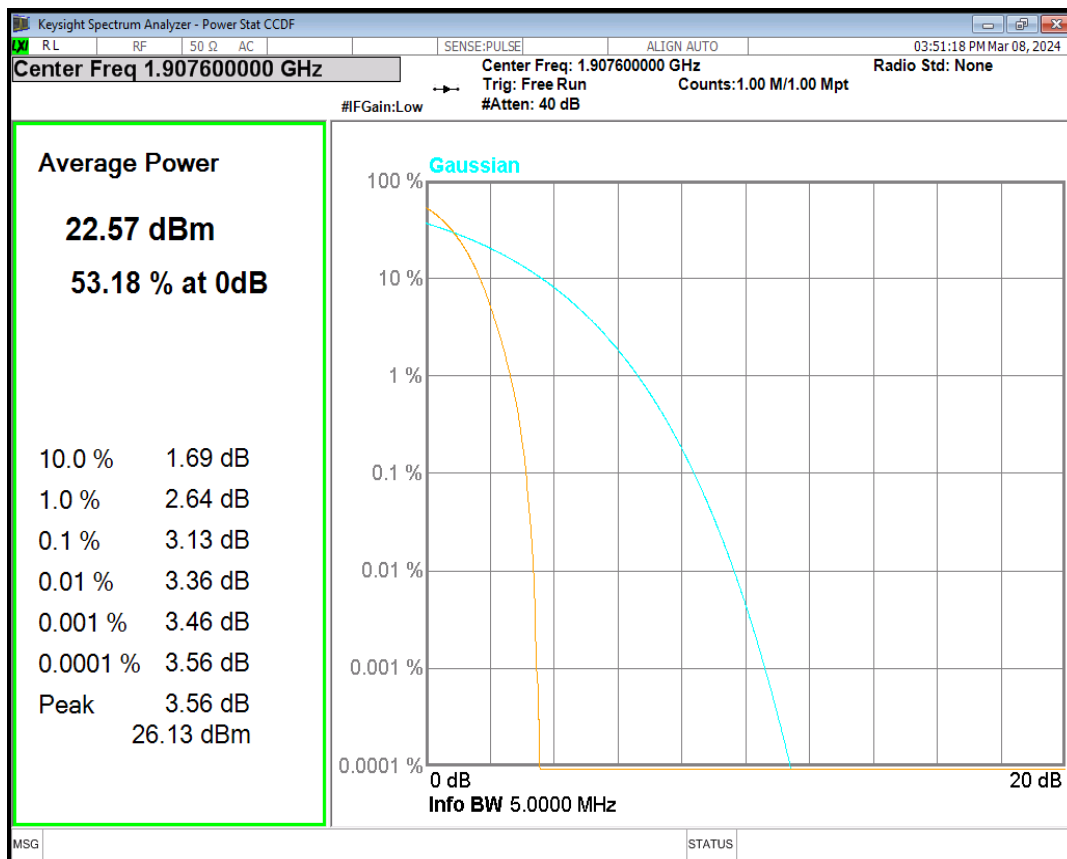

HSDPA Band5 Subtest1 Channel=4132

WCDMA Band2 Channel=9538