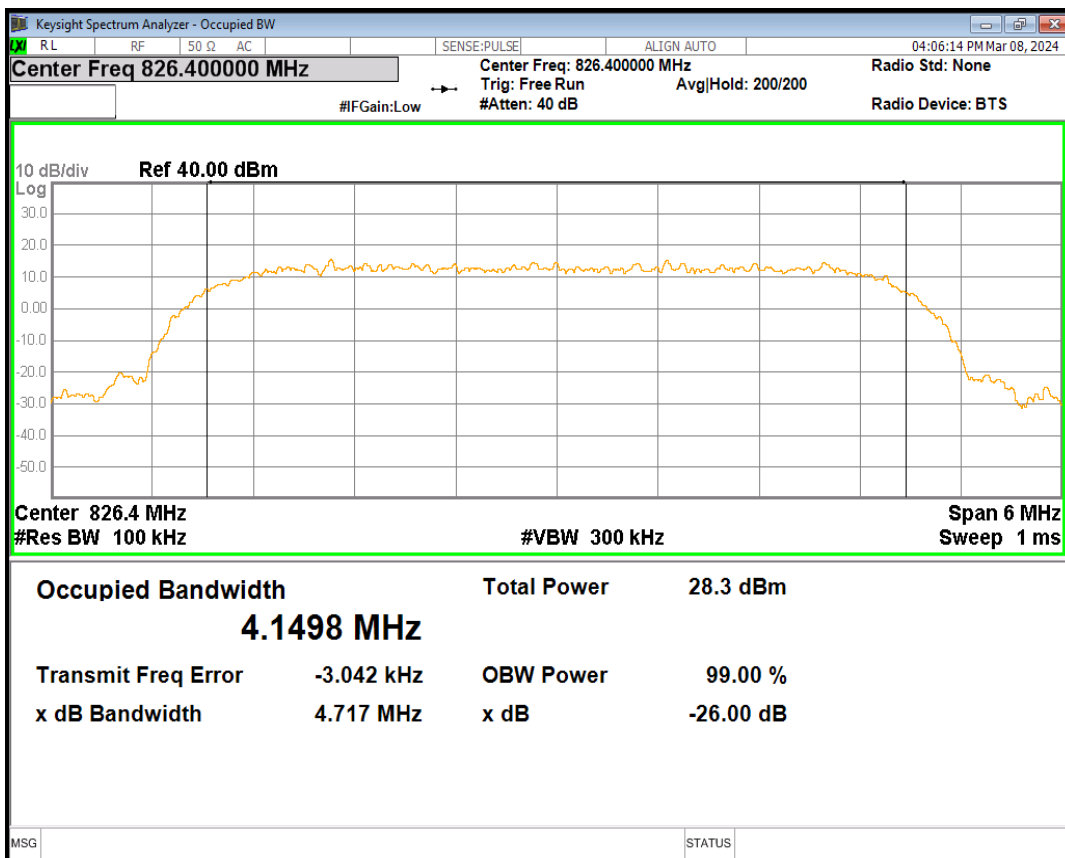

HSDPA Band5 Subtest1 Channel=4182