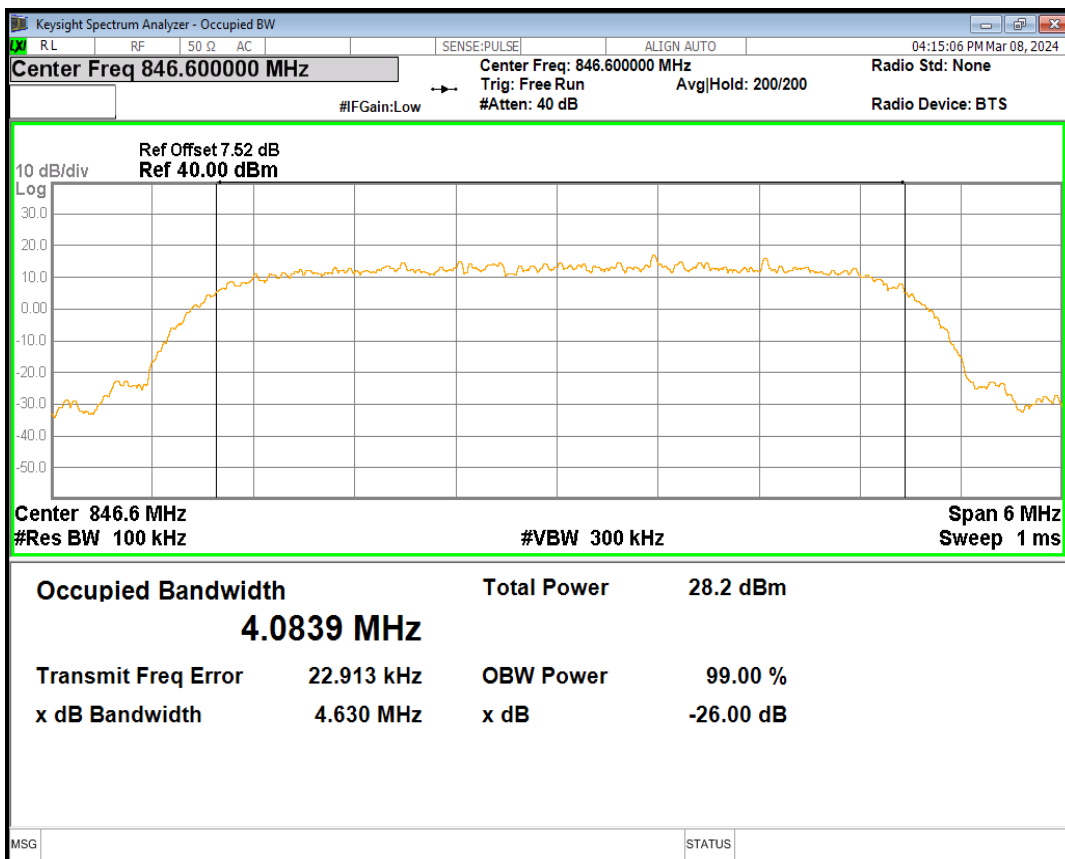

WCDMA Band5 Channel=4132