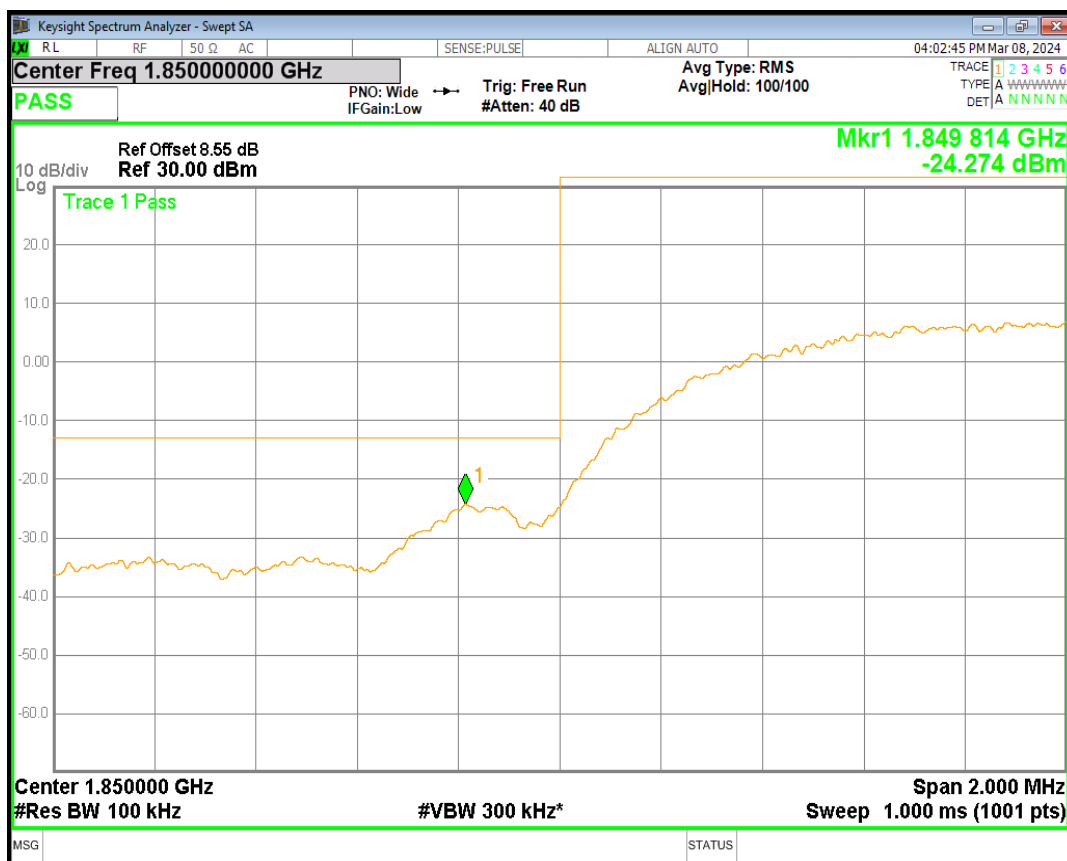

HSUPA Band5 Subtest1 Channel=4233

WCDMA Band5 Channel=4132

WCDMA Band5 Channel=4182

WCDMA Band5 Channel=4233

05 Band edge

Band	Channel	Frequency (MHz)	Spur Freq (MHz)	Spur Level (dBm)	Limit (dBm)	Verdict
HSDPA Band2 Subtest1	9262	1852.4	1849.81	-24.27	-13	PASS
HSDPA Band2 Subtest1	9538	1907.6	1910.00	-24.24	-13	PASS
HSUPA Band2 Subtest1	9262	1852.4	1850.00	-24.96	-13	PASS
HSUPA Band2 Subtest1	9538	1907.6	1910.00	-25.48	-13	PASS
WCDMA Band2	9262	1852.4	1849.83	-22.59	-13	PASS
WCDMA Band2	9538	1907.6	1910.00	-22.81	-13	PASS
HSDPA Band5 Subtest1	4132	826.4	824.00	-23.39	-13	PASS
HSDPA Band5 Subtest1	4233	846.6	849.00	-24.32	-13	PASS
HSUPA Band5 Subtest1	4132	826.4	824.00	-24.56	-13	PASS
HSUPA Band5 Subtest1	4233	846.6	849.00	-24.76	-13	PASS
WCDMA Band5	4132	826.4	824.00	-21.93	-13	PASS
WCDMA Band5	4233	846.6	849.00	-22.82	-13	PASS

HSDPA Band2 Subtest1 Channel=9262

HSDPA Band2 Subtest1 Channel=9538

HSUPA Band2 Subtest1 Channel=9262

HSUPA Band2 Subtest1 Channel=9538

WCDMA Band2 Channel=9262

WCDMA Band2 Channel=9538

HSDPA Band5 Subtest1 Channel=4132