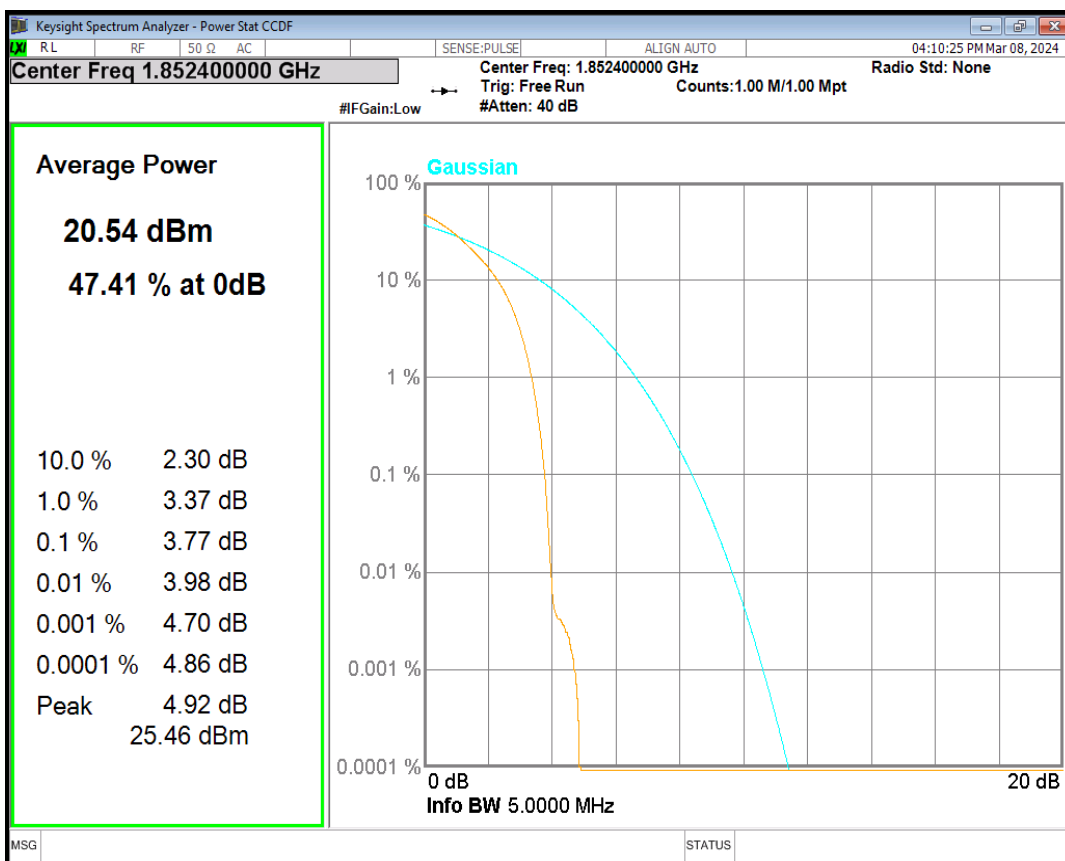

HSDPA Band2 Subtest1 Channel=9262

HSDPA Band2 Subtest1 Channel=9400

HSDPA Band2 Subtest1 Channel=9538

HSUPA Band2 Subtest1 Channel=9262

HSUPA Band2 Subtest1 Channel=9400

HSUPA Band2 Subtest1 Channel=9538

WCDMA Band2 Channel=9262