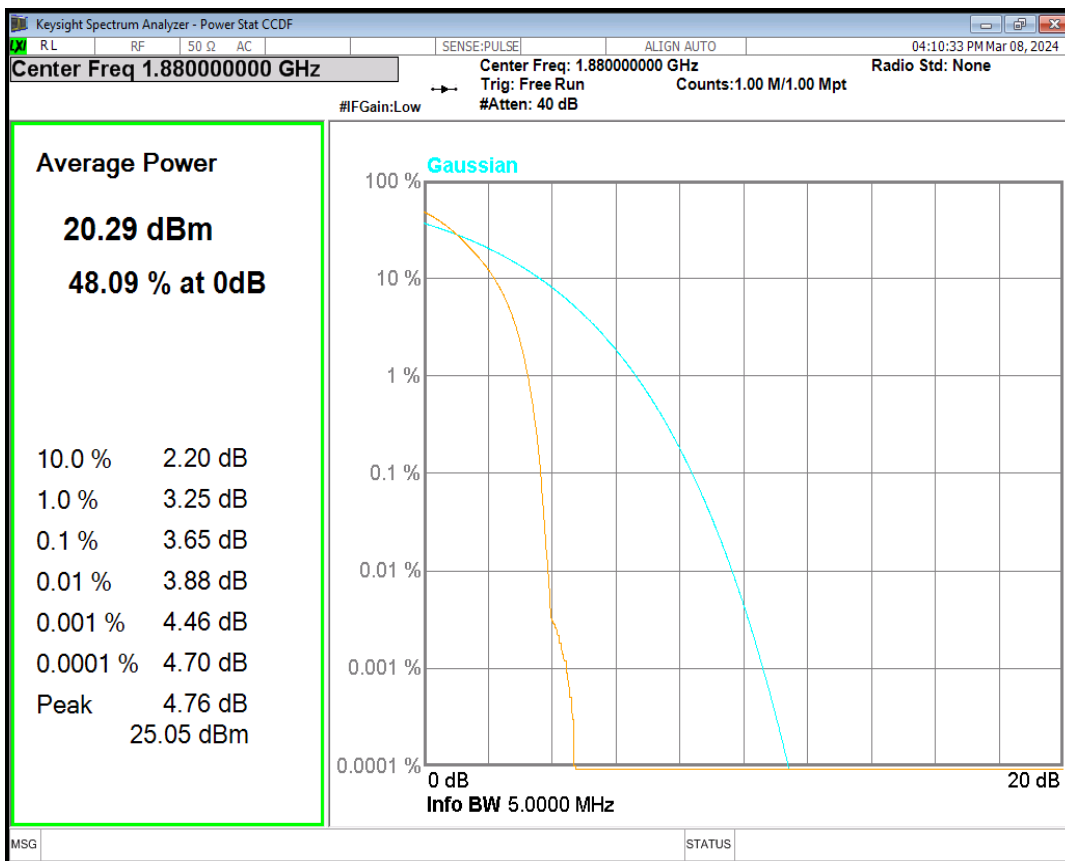

HSDPA Band2 Subtest1 Channel=9262

HSDPA Band2 Subtest1 Channel=9400

HSDPA Band2 Subtest1 Channel=9538

HSUPA Band2 Subtest1 Channel=9262

HSUPA Band2 Subtest1 Channel=9400

HSUPA Band2 Subtest1 Channel=9538

WCDMA Band2 Channel=9262