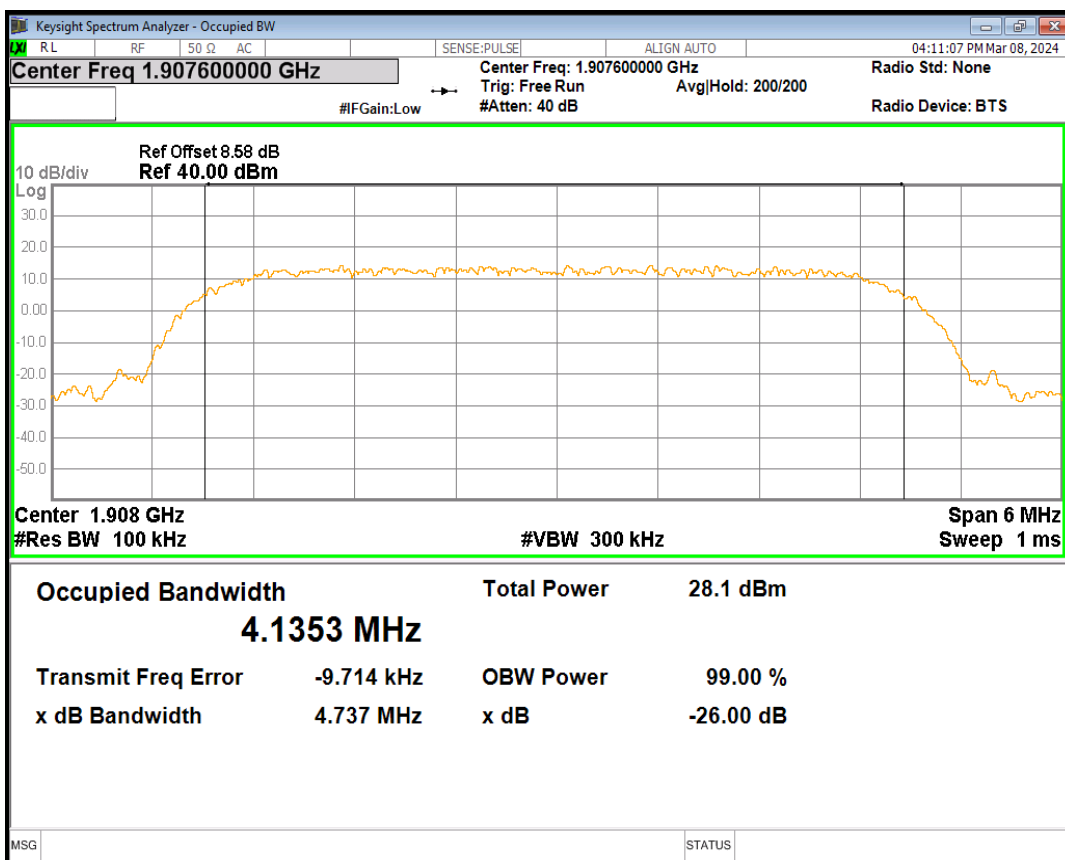

HSDPA Band2 Subtest1 Channel=9262

HSDPA Band2 Subtest1 Channel=9400

HSDPA Band2 Subtest1 Channel=9538

HSUPA Band2 Subtest1 Channel=9262

HSUPA Band2 Subtest1 Channel=9400

HSUPA Band2 Subtest1 Channel=9538

WCDMA Band2 Channel=9262