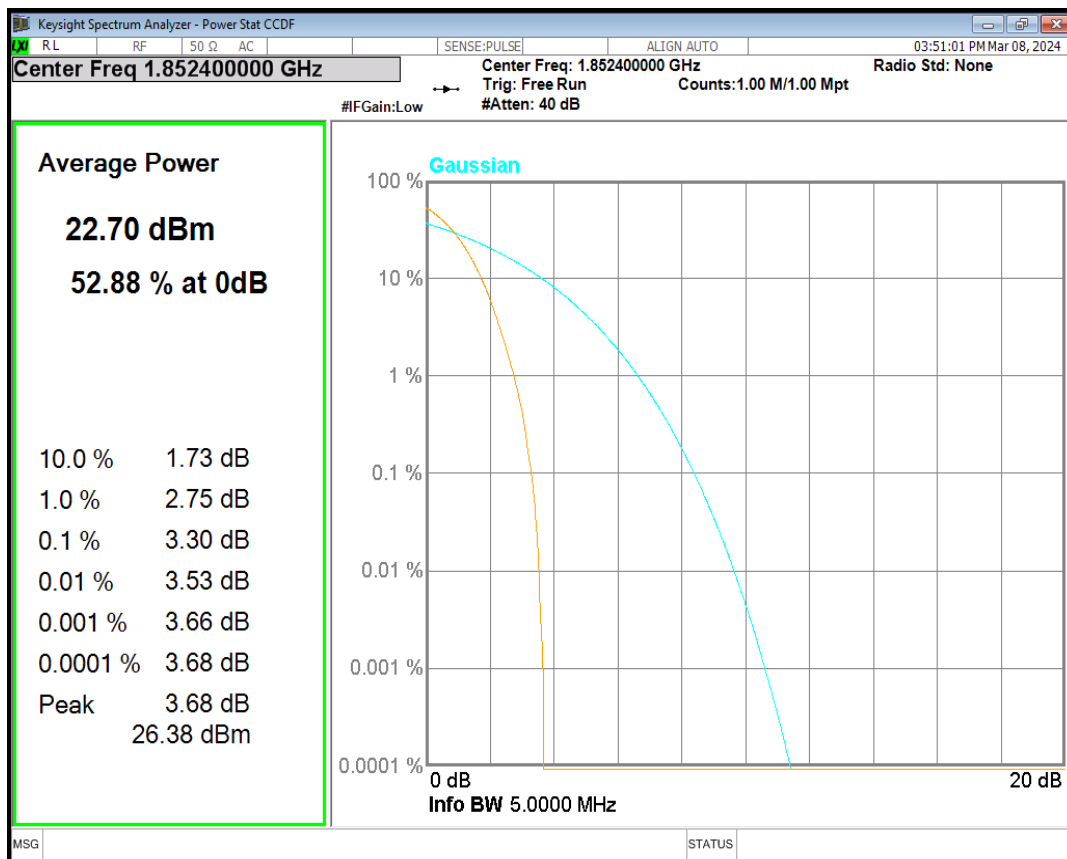

HSDPA Band2 Subtest1 Channel=9262

HSDPA Band2 Subtest1 Channel=9400

HSDPA Band2 Subtest1 Channel=9538

HSUPA Band2 Subtest1 Channel=9262

HSUPA Band2 Subtest1 Channel=9400

HSUPA Band2 Subtest1 Channel=9538

WCDMA Band2 Channel=9262