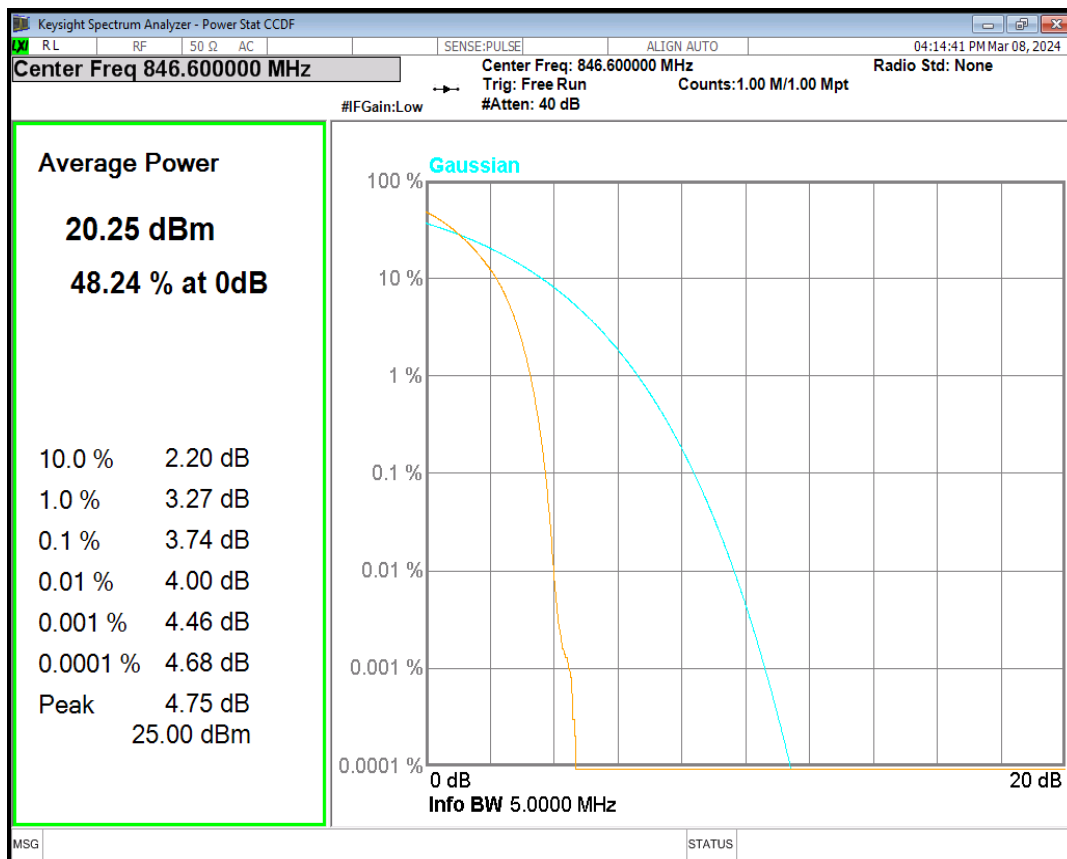

WCDMA Band2 Channel=9400

WCDMA Band2 Channel=9538

HSDPA Band5 Subtest1 Channel=4132

HSDPA Band5 Subtest1 Channel=4182

HSDPA Band5 Subtest1 Channel=4233

HSUPA Band5 Subtest1 Channel=4132

HSUPA Band5 Subtest1 Channel=4182

HSUPA Band5 Subtest1 Channel=4233

WCDMA Band5 Channel=4132

WCDMA Band5 Channel=4182

WCDMA Band5 Channel=4233

04 Occupied bandwidth

Band	Channel	Frequency (MHz)	99% OBW (kHz)	-26dB EBW (kHz)	Verdict
HSDPA Band2 Subtest1	9262	1852.4	4120.869	4686.474	PASS
HSDPA Band2 Subtest1	9400	1880	4143.455	4713.484	PASS
HSDPA Band2 Subtest1	9538	1907.6	4144.389	4705.190	PASS
HSUPA Band2 Subtest1	9262	1852.4	4135.700	4685.682	PASS
HSUPA Band2 Subtest1	9400	1880	4135.309	4660.303	PASS
HSUPA Band2 Subtest1	9538	1907.6	4135.277	4737.175	PASS
WCDMA Band2	9262	1852.4	4137.436	4731.982	PASS
WCDMA Band2	9400	1880	4123.992	4671.552	PASS
WCDMA Band2	9538	1907.6	4119.399	4701.725	PASS
HSDPA Band5 Subtest1	4132	826.4	4149.800	4716.984	PASS
HSDPA Band5 Subtest1	4182	836.4	4132.480	4725.623	PASS
HSDPA Band5 Subtest1	4233	846.6	4084.983	4685.245	PASS
HSUPA Band5 Subtest1	4132	826.4	4158.358	4712.676	PASS
HSUPA Band5 Subtest1	4182	836.4	4097.358	4687.917	PASS
HSUPA Band5 Subtest1	4233	846.6	4083.939	4630.219	PASS
WCDMA Band5	4132	826.4	4134.197	4705.613	PASS
WCDMA Band5	4182	836.4	4132.833	4695.493	PASS
WCDMA Band5	4233	846.6	4124.127	4690.011	PASS