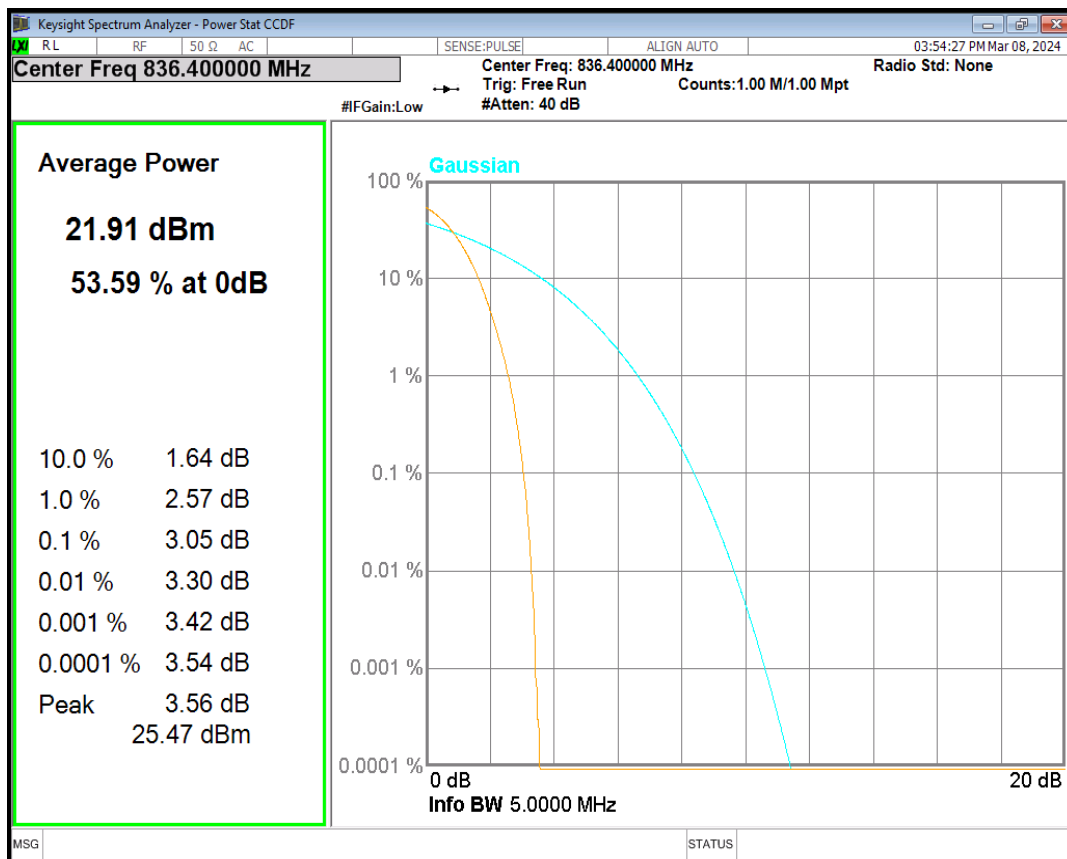

HSUPA Band5 Subtest1 Channel=4233

WCDMA Band5 Channel=4132

WCDMA Band5 Channel=4182

WCDMA Band5 Channel=4233

04 Occupied bandwidth

Band	Channel	Frequency (MHz)	99% OBW (kHz)	-26dB EBW (kHz)	Verdict
HSDPA Band2 Subtest1	9262	1852.4	4120.869	4686.474	PASS
HSDPA Band2 Subtest1	9400	1880	4143.455	4713.484	PASS
HSDPA Band2 Subtest1	9538	1907.6	4144.389	4705.190	PASS
HSUPA Band2 Subtest1	9262	1852.4	4135.700	4685.682	PASS
HSUPA Band2 Subtest1	9400	1880	4135.309	4660.303	PASS
HSUPA Band2 Subtest1	9538	1907.6	4135.277	4737.175	PASS
WCDMA Band2	9262	1852.4	4137.436	4731.982	PASS
WCDMA Band2	9400	1880	4123.992	4671.552	PASS
WCDMA Band2	9538	1907.6	4119.399	4701.725	PASS
HSDPA Band5 Subtest1	4132	826.4	4149.800	4716.984	PASS
HSDPA Band5 Subtest1	4182	836.4	4132.480	4725.623	PASS
HSDPA Band5 Subtest1	4233	846.6	4084.983	4685.245	PASS
HSUPA Band5 Subtest1	4132	826.4	4158.358	4712.676	PASS
HSUPA Band5 Subtest1	4182	836.4	4097.358	4687.917	PASS
HSUPA Band5 Subtest1	4233	846.6	4083.939	4630.219	PASS
WCDMA Band5	4132	826.4	4134.197	4705.613	PASS
WCDMA Band5	4182	836.4	4132.833	4695.493	PASS
WCDMA Band5	4233	846.6	4124.127	4690.011	PASS