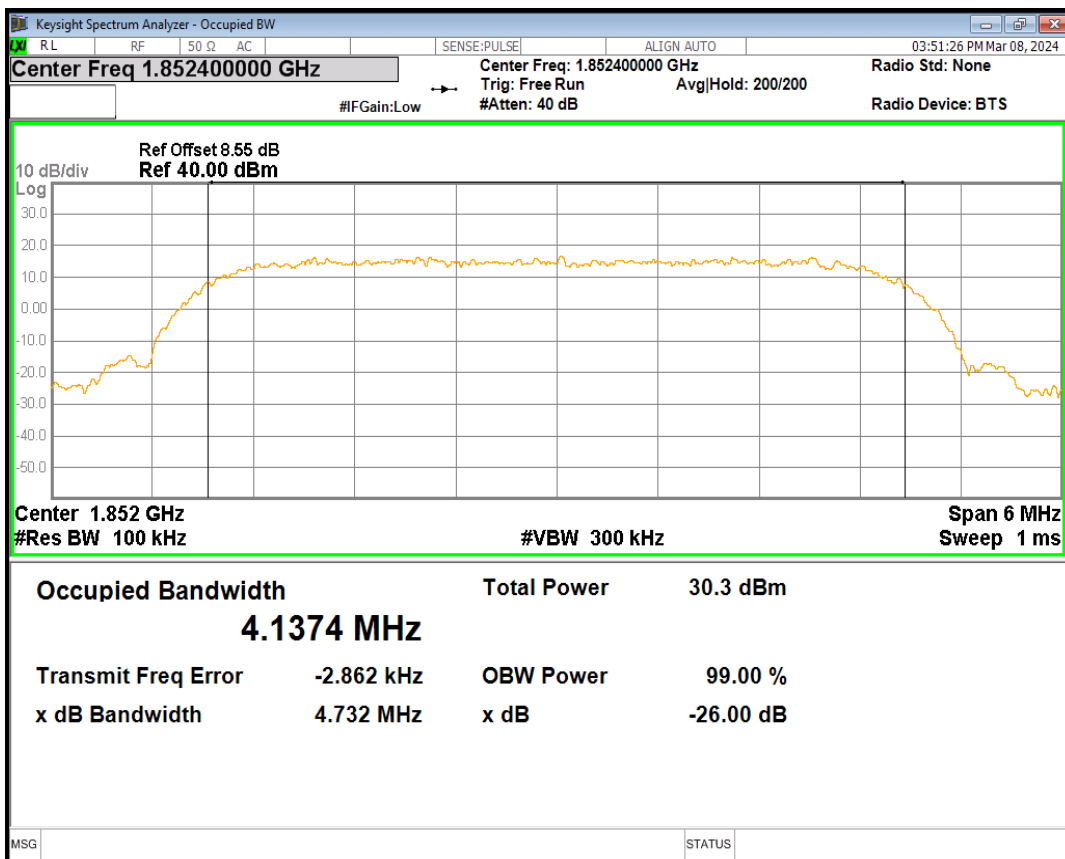

HSDPA Band2 Subtest1 Channel=9262

HSDPA Band2 Subtest1 Channel=9400

HSDPA Band2 Subtest1 Channel=9538

HSUPA Band2 Subtest1 Channel=9262

HSUPA Band2 Subtest1 Channel=9400

HSUPA Band2 Subtest1 Channel=9538

WCDMA Band2 Channel=9262