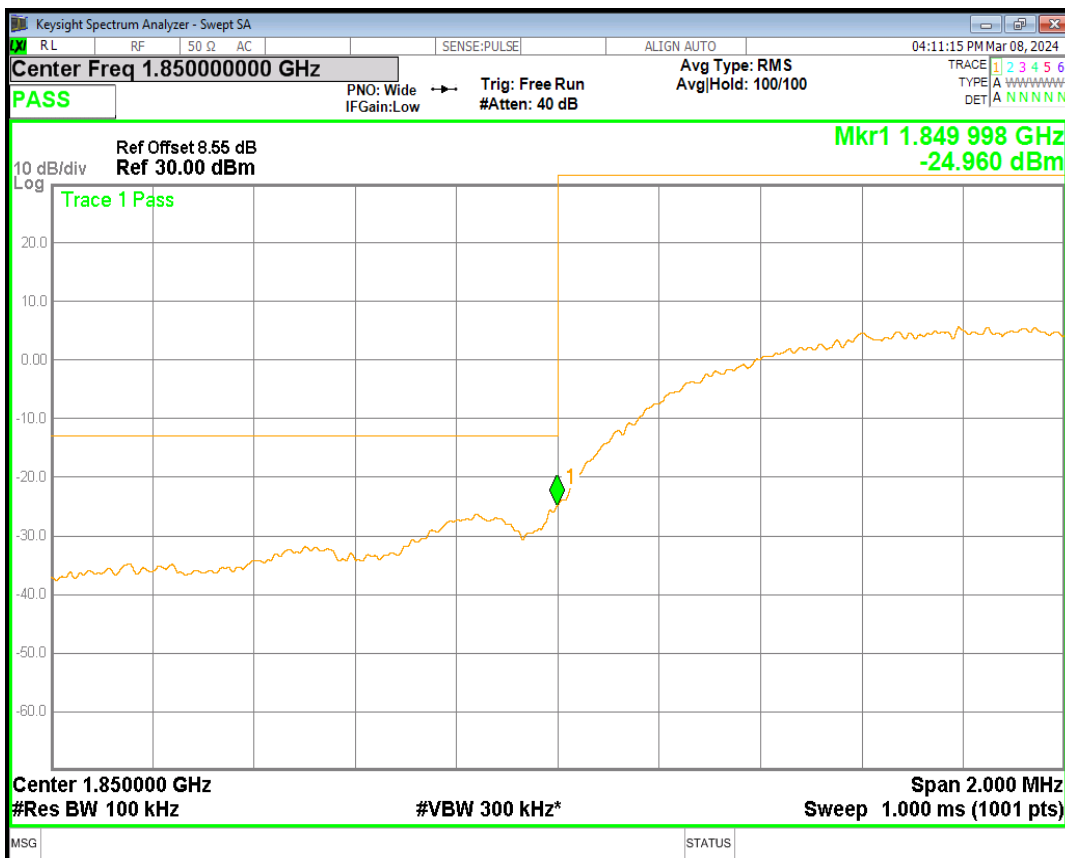

HSUPA Band5 Subtest1 Channel=4233

WCDMA Band5 Channel=4132

WCDMA Band5 Channel=4182

WCDMA Band5 Channel=4233

05 Band edge

Band	Channel	Frequency (MHz)	Spur Freq (MHz)	Spur Level (dBm)	Limit (dBm)	Verdict
HSDPA Band2 Subtest1	9262	1852.4	1849.81	-24.27	-13	PASS
HSDPA Band2 Subtest1	9538	1907.6	1910.00	-24.24	-13	PASS
HSUPA Band2 Subtest1	9262	1852.4	1850.00	-24.96	-13	PASS
HSUPA Band2 Subtest1	9538	1907.6	1910.00	-25.48	-13	PASS
WCDMA Band2	9262	1852.4	1849.83	-22.59	-13	PASS
WCDMA Band2	9538	1907.6	1910.00	-22.81	-13	PASS
HSDPA Band5 Subtest1	4132	826.4	824.00	-23.39	-13	PASS
HSDPA Band5 Subtest1	4233	846.6	849.00	-24.32	-13	PASS
HSUPA Band5 Subtest1	4132	826.4	824.00	-24.56	-13	PASS
HSUPA Band5 Subtest1	4233	846.6	849.00	-24.76	-13	PASS
WCDMA Band5	4132	826.4	824.00	-21.93	-13	PASS
WCDMA Band5	4233	846.6	849.00	-22.82	-13	PASS

HSDPA Band2 Subtest1 Channel=9262

HSDPA Band2 Subtest1 Channel=9538

HSUPA Band2 Subtest1 Channel=9262

HSUPA Band2 Subtest1 Channel=9538

WCDMA Band2 Channel=9262

WCDMA Band2 Channel=9538

HSDPA Band5 Subtest1 Channel=4132