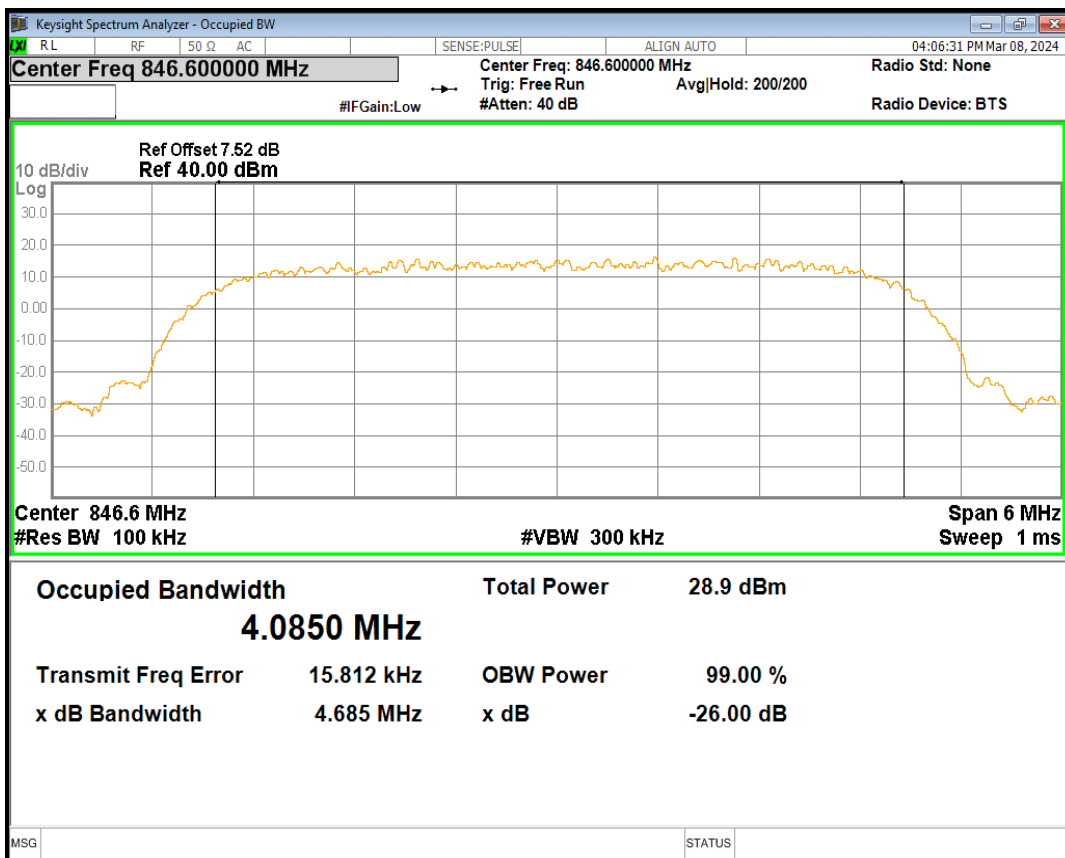

WCDMA Band2 Channel=9400

WCDMA Band2 Channel=9538

HSDPA Band5 Subtest1 Channel=4132

HSDPA Band5 Subtest1 Channel=4182

HSDPA Band5 Subtest1 Channel=4233

HSUPA Band5 Subtest1 Channel=4132

HSUPA Band5 Subtest1 Channel=4182