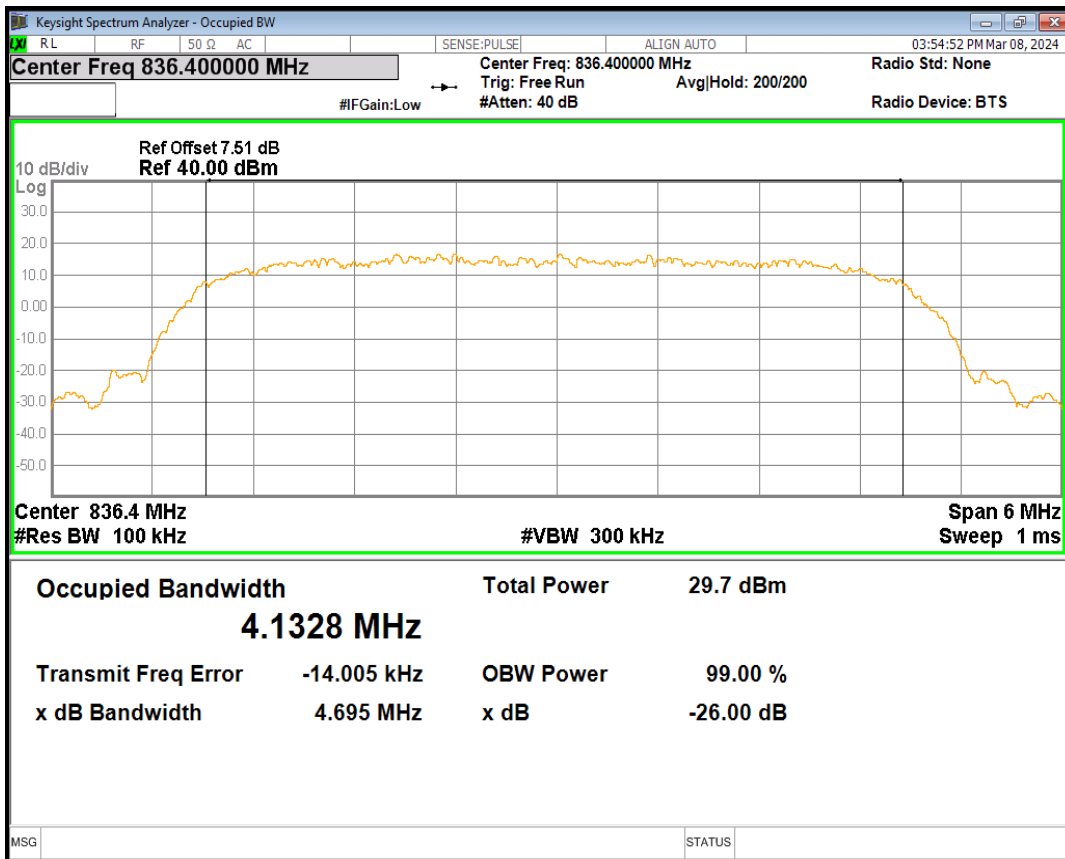

WCDMA Band5 Channel=4233