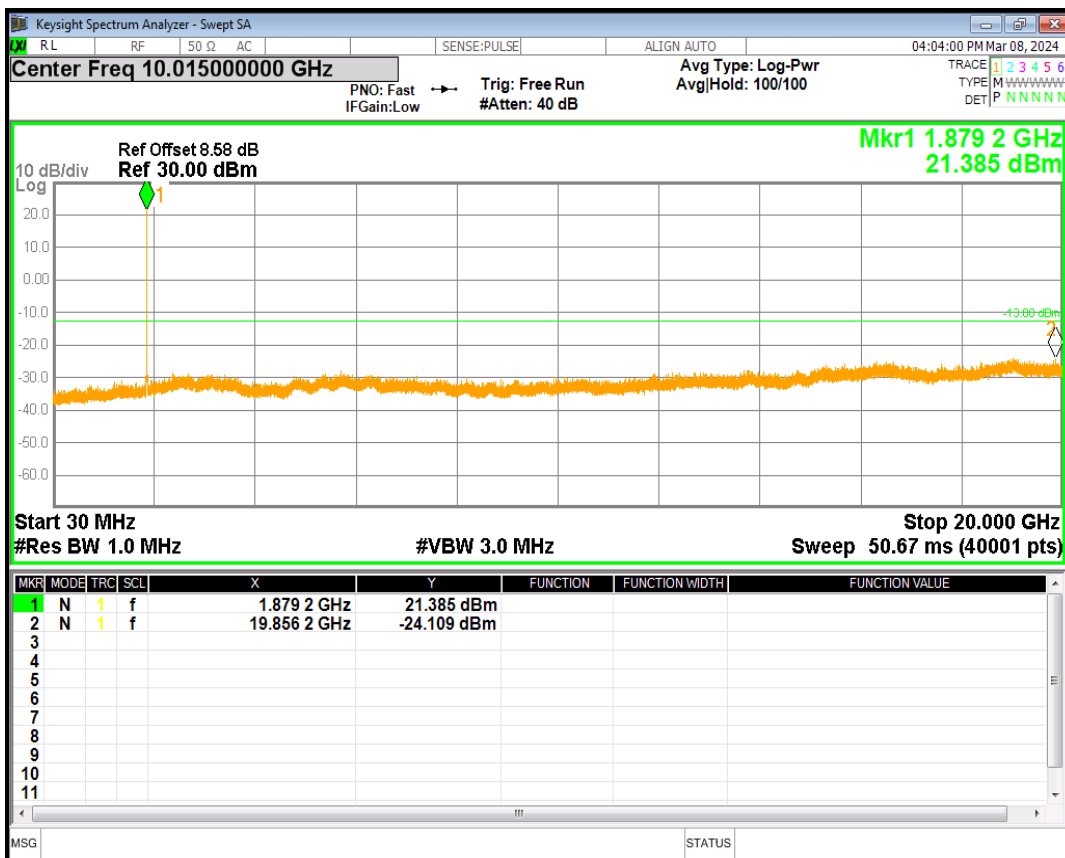

HSDPA Band5 Subtest1 Channel=4233

HSUPA Band5 Subtest1 Channel=4132

HSUPA Band5 Subtest1 Channel=4233

WCDMA Band5 Channel=4132

WCDMA Band5 Channel=4233

**06 Out-of-band emissions**

Band	Channel	Frequency (MHz)	Spur Freq (MHz)	Spur Level (dBm)	Limit (dBm)	Verdict
HSDPA Band2 Subtest1	9262	1852.4	19004.99	-24.16	-13	PASS
HSDPA Band2 Subtest1	9400	1880	19856.22	-24.10	-13	PASS
HSDPA Band2 Subtest1	9538	1907.6	19126.31	-24.65	-13	PASS
HSUPA Band2 Subtest1	9262	1852.4	19030.96	-24.52	-13	PASS
HSUPA Band2 Subtest1	9400	1880	18936.60	-23.40	-13	PASS
HSUPA Band2 Subtest1	9538	1907.6	19095.36	-23.85	-13	PASS
WCDMA Band2	9262	1852.4	19079.88	-23.95	-13	PASS
WCDMA Band2	9400	1880	19066.90	-24.08	-13	PASS
WCDMA Band2	9538	1907.6	19069.40	-23.71	-13	PASS
HSDPA Band5 Subtest1	4132	826.4	5419.53	-28.96	-13	PASS
HSDPA Band5 Subtest1	4182	836.4	6214.64	-29.08	-13	PASS
HSDPA Band5 Subtest1	4233	846.6	5726.36	-29.70	-13	PASS
HSUPA Band5 Subtest1	4132	826.4	6262.75	-28.80	-13	PASS
HSUPA Band5 Subtest1	4182	836.4	5857.96	-29.43	-13	PASS
HSUPA Band5 Subtest1	4233	846.6	5750.79	-28.01	-13	PASS
WCDMA Band5	4132	826.4	6177.50	-29.86	-13	PASS
WCDMA Band5	4182	836.4	5426.76	-29.21	-13	PASS
WCDMA Band5	4233	846.6	2587.31	-29.26	-13	PASS

HSDPA Band2 Subtest1 Channel=9262

HSDPA Band2 Subtest1 Channel=9400

HSDPA Band2 Subtest1 Channel=9538

HSUPA Band2 Subtest1 Channel=9262

HSUPA Band2 Subtest1 Channel=9400

HSUPA Band2 Subtest1 Channel=9538

WCDMA Band2 Channel=9262