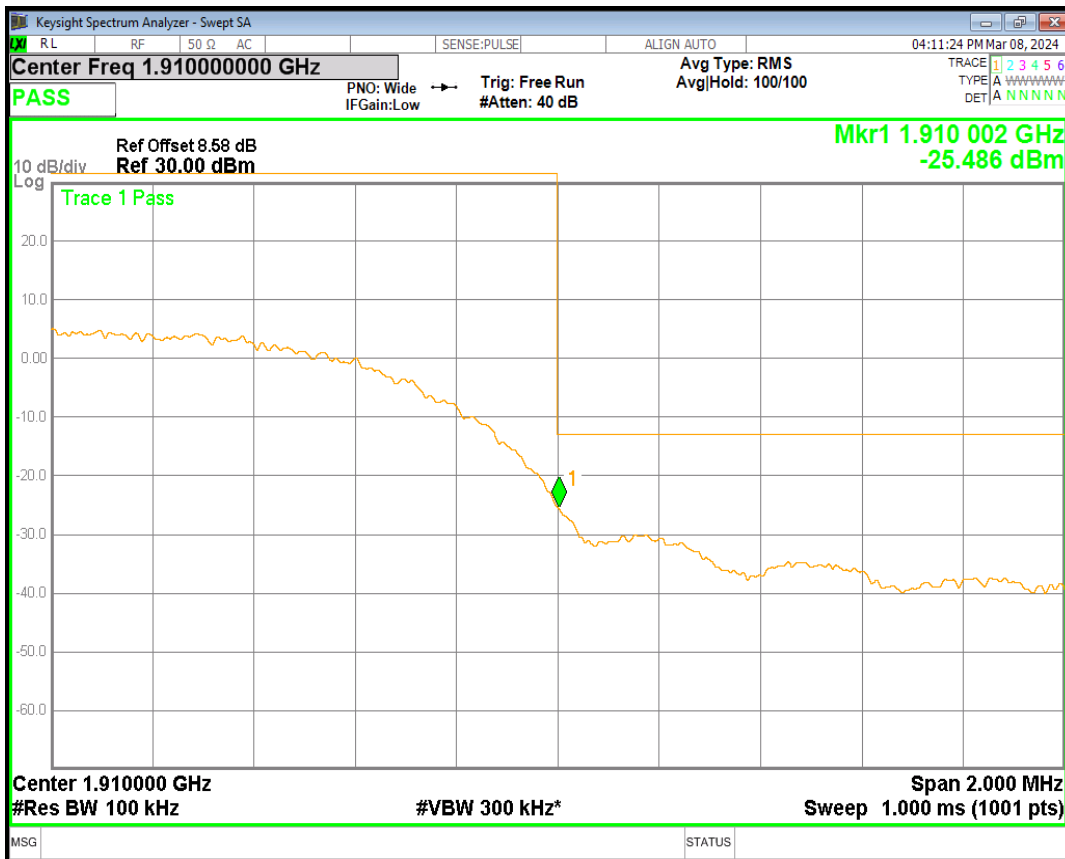

HSDPA Band2 Subtest1 Channel=9262

HSDPA Band2 Subtest1 Channel=9538

HSUPA Band2 Subtest1 Channel=9262

HSUPA Band2 Subtest1 Channel=9538

WCDMA Band2 Channel=9262

WCDMA Band2 Channel=9538

HSDPA Band5 Subtest1 Channel=4132

HSDPA Band5 Subtest1 Channel=4233

HSUPA Band5 Subtest1 Channel=4132

HSUPA Band5 Subtest1 Channel=4233

WCDMA Band5 Channel=4132

WCDMA Band5 Channel=4233

**06 Out-of-band emissions**

Band	Channel	Frequency (MHz)	Spur Freq (MHz)	Spur Level (dBm)	Limit (dBm)	Verdict
HSDPA Band2 Subtest1	9262	1852.4	19004.99	-24.16	-13	PASS
HSDPA Band2 Subtest1	9400	1880	19856.22	-24.10	-13	PASS
HSDPA Band2 Subtest1	9538	1907.6	19126.31	-24.65	-13	PASS
HSUPA Band2 Subtest1	9262	1852.4	19030.96	-24.52	-13	PASS
HSUPA Band2 Subtest1	9400	1880	18936.60	-23.40	-13	PASS
HSUPA Band2 Subtest1	9538	1907.6	19095.36	-23.85	-13	PASS
WCDMA Band2	9262	1852.4	19079.88	-23.95	-13	PASS
WCDMA Band2	9400	1880	19066.90	-24.08	-13	PASS
WCDMA Band2	9538	1907.6	19069.40	-23.71	-13	PASS
HSDPA Band5 Subtest1	4132	826.4	5419.53	-28.96	-13	PASS
HSDPA Band5 Subtest1	4182	836.4	6214.64	-29.08	-13	PASS
HSDPA Band5 Subtest1	4233	846.6	5726.36	-29.70	-13	PASS
HSUPA Band5 Subtest1	4132	826.4	6262.75	-28.80	-13	PASS
HSUPA Band5 Subtest1	4182	836.4	5857.96	-29.43	-13	PASS
HSUPA Band5 Subtest1	4233	846.6	5750.79	-28.01	-13	PASS
WCDMA Band5	4132	826.4	6177.50	-29.86	-13	PASS
WCDMA Band5	4182	836.4	5426.76	-29.21	-13	PASS
WCDMA Band5	4233	846.6	2587.31	-29.26	-13	PASS