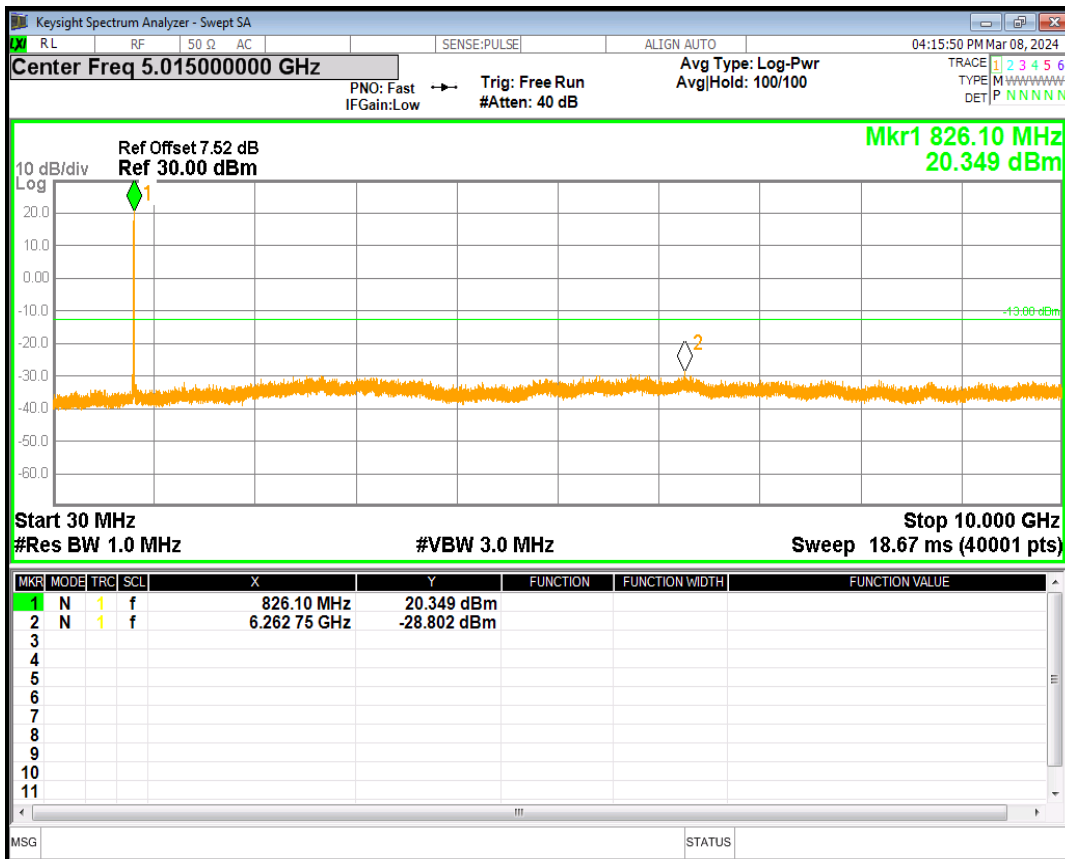

WCDMA Band2 Channel=9400

WCDMA Band2 Channel=9538

HSDPA Band5 Subtest1 Channel=4132

HSDPA Band5 Subtest1 Channel=4182

HSDPA Band5 Subtest1 Channel=4233

HSUPA Band5 Subtest1 Channel=4132

HSUPA Band5 Subtest1 Channel=4182