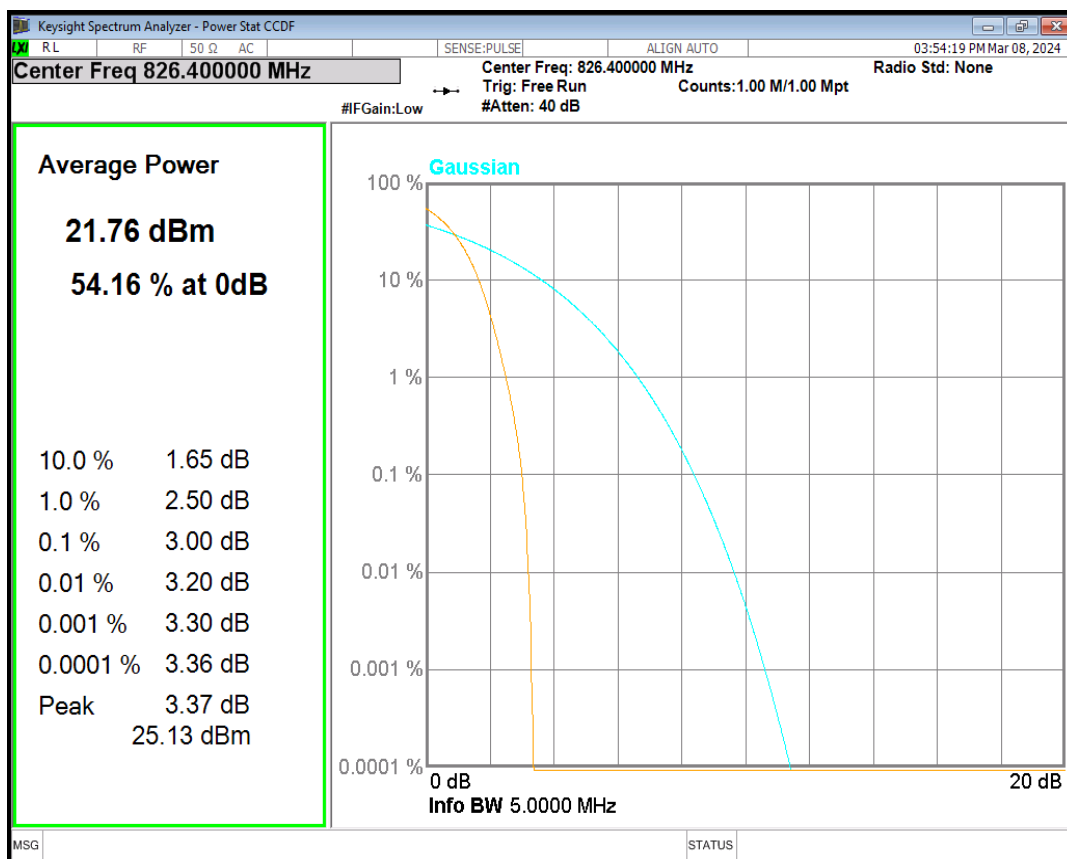

WCDMA Band5 Channel=4182