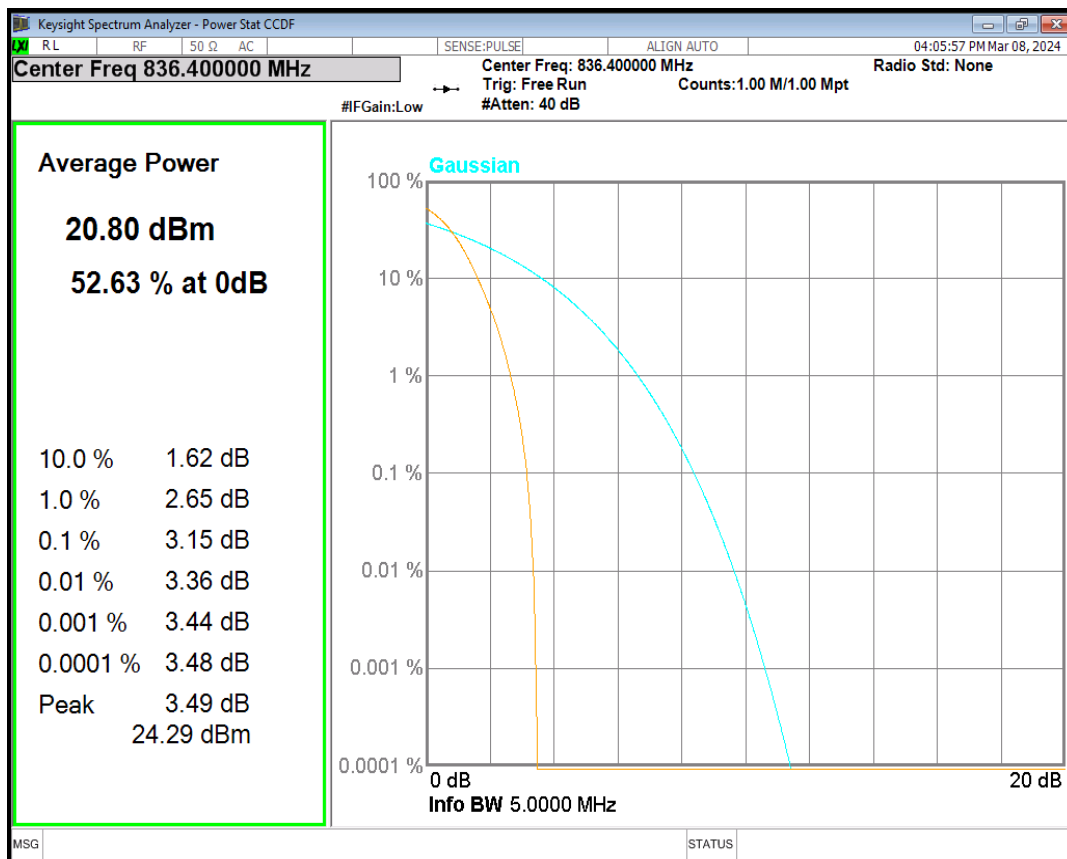

WCDMA Band2 Channel=9400

WCDMA Band2 Channel=9538

HSDPA Band5 Subtest1 Channel=4132

HSDPA Band5 Subtest1 Channel=4182

HSDPA Band5 Subtest1 Channel=4233

HSUPA Band5 Subtest1 Channel=4132

HSUPA Band5 Subtest1 Channel=4182