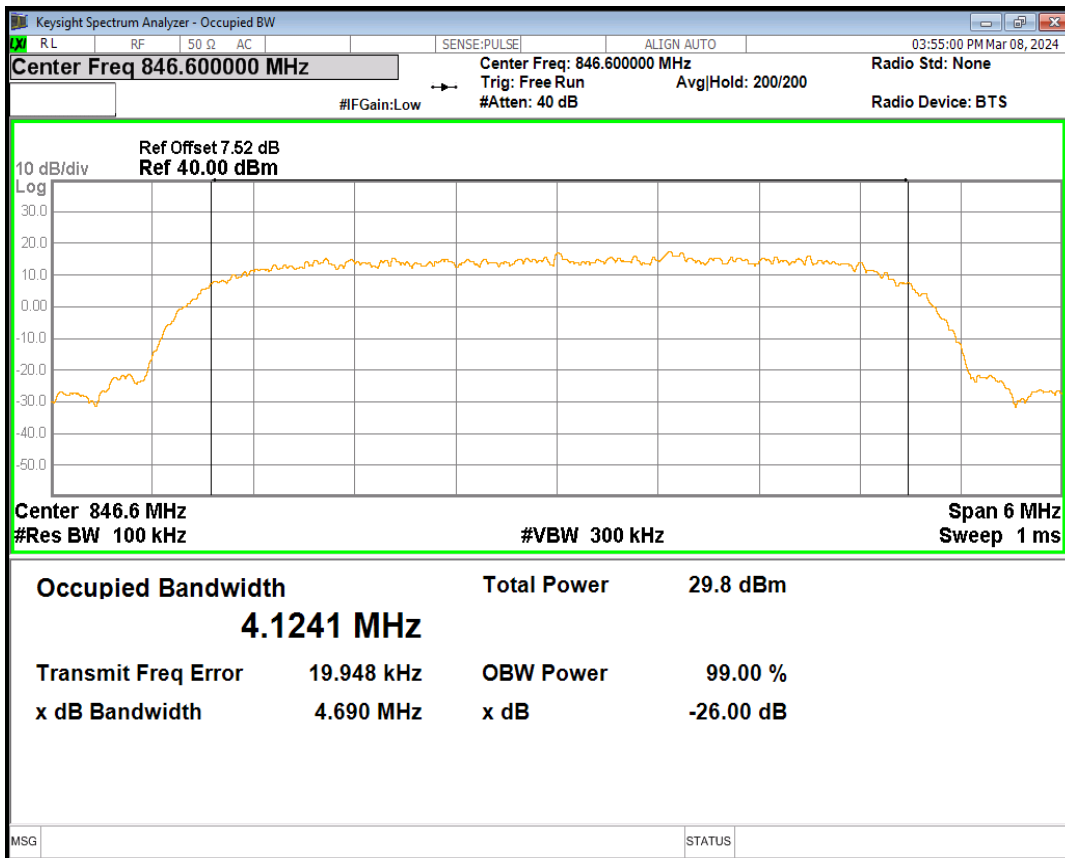

HSUPA Band5 Subtest1 Channel=4233

WCDMA Band5 Channel=4132

WCDMA Band5 Channel=4182

WCDMA Band5 Channel=4233

05 Band edge

Band	Channel	Frequency (MHz)	Spur Freq (MHz)	Spur Level (dBm)	Limit (dBm)	Verdict
HSDPA Band2 Subtest1	9262	1852.4	1849.81	-24.27	-13	PASS
HSDPA Band2 Subtest1	9538	1907.6	1910.00	-24.24	-13	PASS
HSUPA Band2 Subtest1	9262	1852.4	1850.00	-24.96	-13	PASS
HSUPA Band2 Subtest1	9538	1907.6	1910.00	-25.48	-13	PASS
WCDMA Band2	9262	1852.4	1849.83	-22.59	-13	PASS
WCDMA Band2	9538	1907.6	1910.00	-22.81	-13	PASS
HSDPA Band5 Subtest1	4132	826.4	824.00	-23.39	-13	PASS
HSDPA Band5 Subtest1	4233	846.6	849.00	-24.32	-13	PASS
HSUPA Band5 Subtest1	4132	826.4	824.00	-24.56	-13	PASS
HSUPA Band5 Subtest1	4233	846.6	849.00	-24.76	-13	PASS
WCDMA Band5	4132	826.4	824.00	-21.93	-13	PASS
WCDMA Band5	4233	846.6	849.00	-22.82	-13	PASS