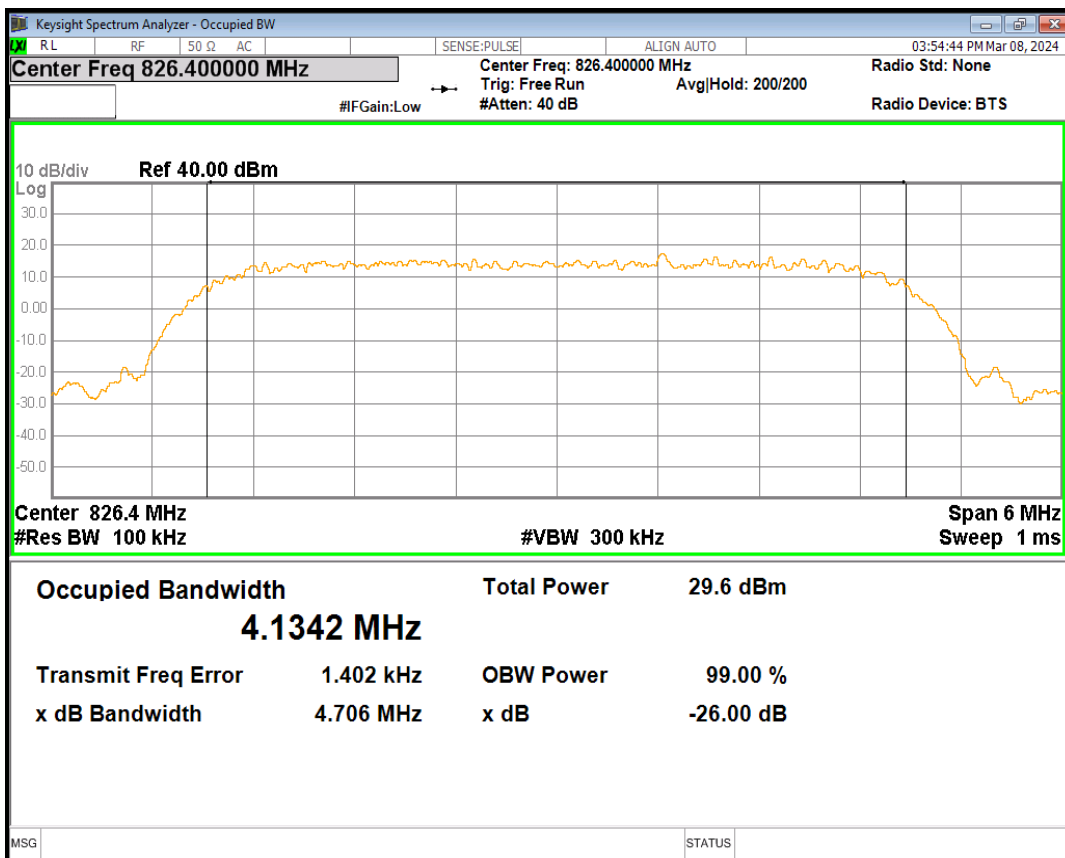

WCDMA Band5 Channel=4182