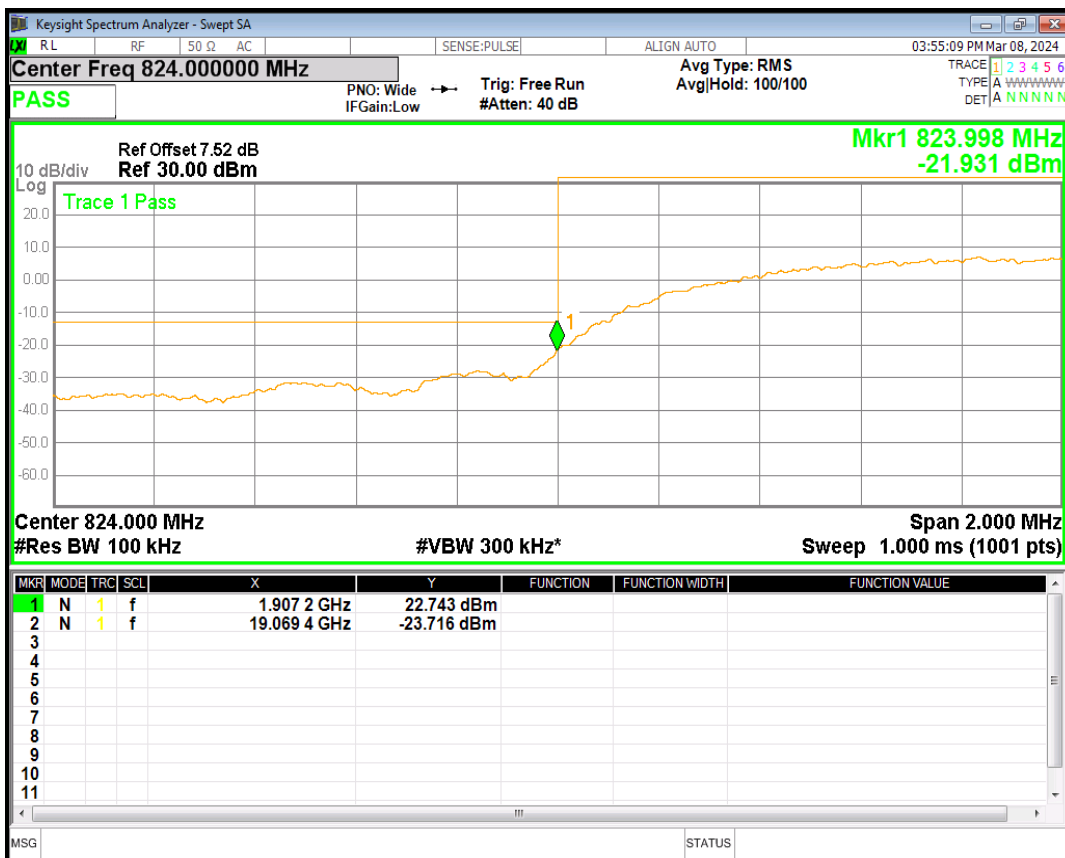

HSDPA Band2 Subtest1 Channel=9262

HSDPA Band2 Subtest1 Channel=9538

HSUPA Band2 Subtest1 Channel=9262

HSUPA Band2 Subtest1 Channel=9538

WCDMA Band2 Channel=9262

WCDMA Band2 Channel=9538

HSDPA Band5 Subtest1 Channel=4132

HSDPA Band5 Subtest1 Channel=4233

HSUPA Band5 Subtest1 Channel=4132

HSUPA Band5 Subtest1 Channel=4233

WCDMA Band5 Channel=4132

WCDMA Band5 Channel=4233

**06 Out-of-band emissions**

Band	Channel	Frequency (MHz)	Spur Freq (MHz)	Spur Level (dBm)	Limit (dBm)	Verdict
HSDPA Band2 Subtest1	9262	1852.4	19004.99	-24.16	-13	PASS
HSDPA Band2 Subtest1	9400	1880	19856.22	-24.10	-13	PASS
HSDPA Band2 Subtest1	9538	1907.6	19126.31	-24.65	-13	PASS
HSUPA Band2 Subtest1	9262	1852.4	19030.96	-24.52	-13	PASS
HSUPA Band2 Subtest1	9400	1880	18936.60	-23.40	-13	PASS
HSUPA Band2 Subtest1	9538	1907.6	19095.36	-23.85	-13	PASS
WCDMA Band2	9262	1852.4	19079.88	-23.95	-13	PASS
WCDMA Band2	9400	1880	19066.90	-24.08	-13	PASS
WCDMA Band2	9538	1907.6	19069.40	-23.71	-13	PASS
HSDPA Band5 Subtest1	4132	826.4	5419.53	-28.96	-13	PASS
HSDPA Band5 Subtest1	4182	836.4	6214.64	-29.08	-13	PASS
HSDPA Band5 Subtest1	4233	846.6	5726.36	-29.70	-13	PASS
HSUPA Band5 Subtest1	4132	826.4	6262.75	-28.80	-13	PASS
HSUPA Band5 Subtest1	4182	836.4	5857.96	-29.43	-13	PASS
HSUPA Band5 Subtest1	4233	846.6	5750.79	-28.01	-13	PASS
WCDMA Band5	4132	826.4	6177.50	-29.86	-13	PASS
WCDMA Band5	4182	836.4	5426.76	-29.21	-13	PASS
WCDMA Band5	4233	846.6	2587.31	-29.26	-13	PASS

HSDPA Band2 Subtest1 Channel=9262

HSDPA Band2 Subtest1 Channel=9400

HSDPA Band2 Subtest1 Channel=9538

HSUPA Band2 Subtest1 Channel=9262

HSUPA Band2 Subtest1 Channel=9400

HSUPA Band2 Subtest1 Channel=9538

WCDMA Band2 Channel=9262