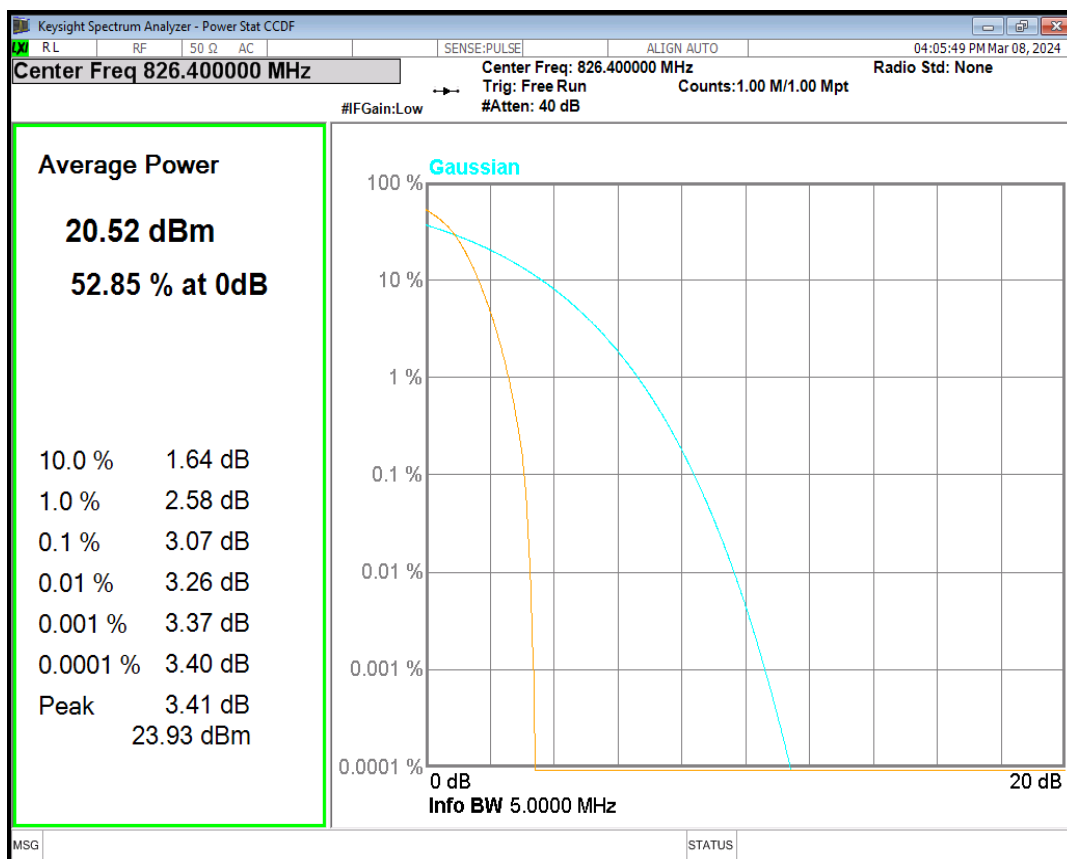

HSDPA Band5 Subtest1 Channel=4182