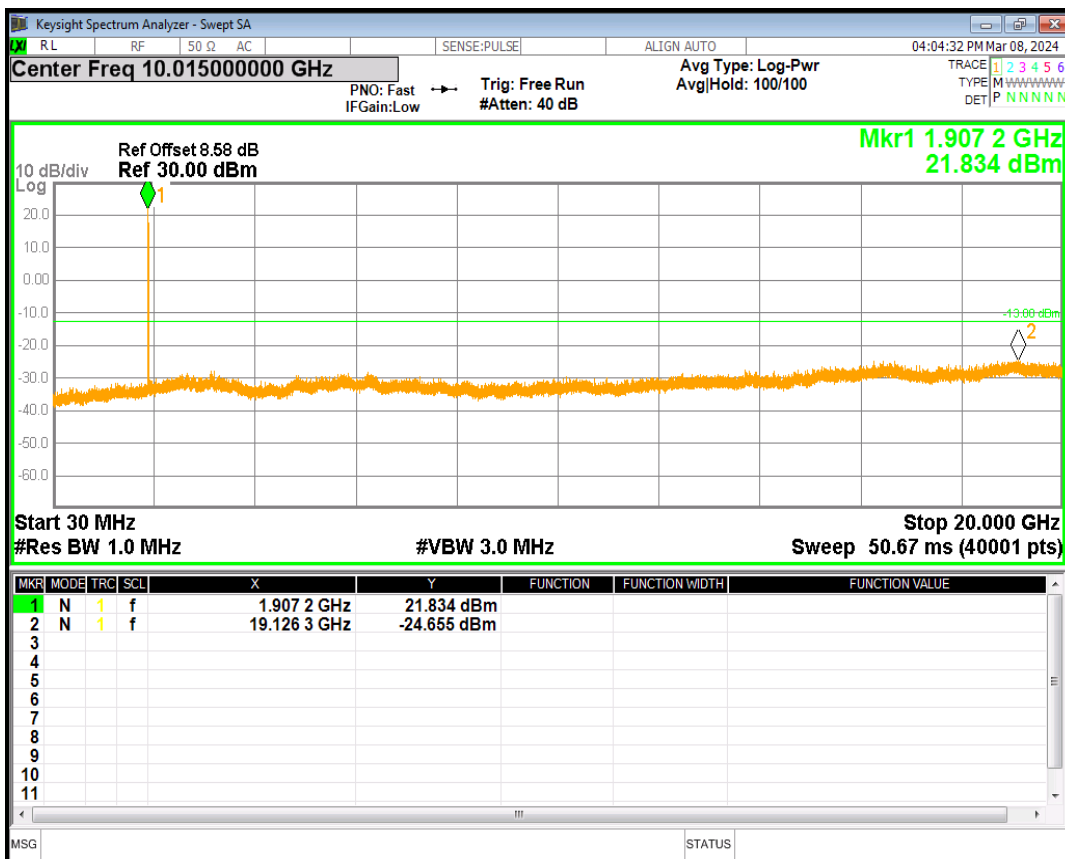

HSDPA Band5 Subtest1 Channel=4233

HSUPA Band5 Subtest1 Channel=4132

HSUPA Band5 Subtest1 Channel=4233

WCDMA Band5 Channel=4132

WCDMA Band5 Channel=4233

**06 Out-of-band emissions**

Band	Channel	Frequency (MHz)	Spur Freq (MHz)	Spur Level (dBm)	Limit (dBm)	Verdict
HSDPA Band2 Subtest1	9262	1852.4	19004.99	-24.16	-13	PASS
HSDPA Band2 Subtest1	9400	1880	19856.22	-24.10	-13	PASS
HSDPA Band2 Subtest1	9538	1907.6	19126.31	-24.65	-13	PASS
HSUPA Band2 Subtest1	9262	1852.4	19030.96	-24.52	-13	PASS
HSUPA Band2 Subtest1	9400	1880	18936.60	-23.40	-13	PASS
HSUPA Band2 Subtest1	9538	1907.6	19095.36	-23.85	-13	PASS
WCDMA Band2	9262	1852.4	19079.88	-23.95	-13	PASS
WCDMA Band2	9400	1880	19066.90	-24.08	-13	PASS
WCDMA Band2	9538	1907.6	19069.40	-23.71	-13	PASS
HSDPA Band5 Subtest1	4132	826.4	5419.53	-28.96	-13	PASS
HSDPA Band5 Subtest1	4182	836.4	6214.64	-29.08	-13	PASS
HSDPA Band5 Subtest1	4233	846.6	5726.36	-29.70	-13	PASS
HSUPA Band5 Subtest1	4132	826.4	6262.75	-28.80	-13	PASS
HSUPA Band5 Subtest1	4182	836.4	5857.96	-29.43	-13	PASS
HSUPA Band5 Subtest1	4233	846.6	5750.79	-28.01	-13	PASS
WCDMA Band5	4132	826.4	6177.50	-29.86	-13	PASS
WCDMA Band5	4182	836.4	5426.76	-29.21	-13	PASS
WCDMA Band5	4233	846.6	2587.31	-29.26	-13	PASS

HSDPA Band2 Subtest1 Channel=9262

HSDPA Band2 Subtest1 Channel=9400

HSDPA Band2 Subtest1 Channel=9538

HSUPA Band2 Subtest1 Channel=9262

HSUPA Band2 Subtest1 Channel=9400

HSUPA Band2 Subtest1 Channel=9538

WCDMA Band2 Channel=9262