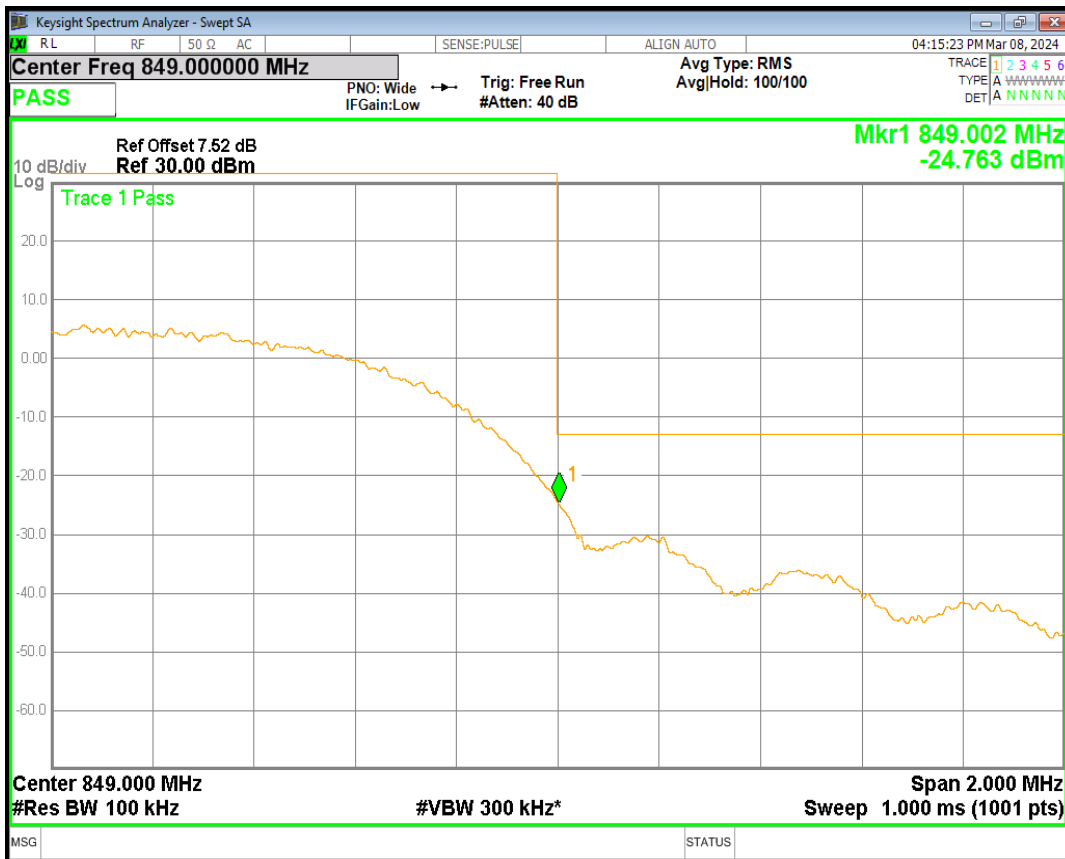

HSDPA Band5 Subtest1 Channel=4233

HSUPA Band5 Subtest1 Channel=4132

HSUPA Band5 Subtest1 Channel=4233

WCDMA Band5 Channel=4132

WCDMA Band5 Channel=4233

**06 Out-of-band emissions**

Band	Channel	Frequency (MHz)	Spur Freq (MHz)	Spur Level (dBm)	Limit (dBm)	Verdict
HSDPA Band2 Subtest1	9262	1852.4	19004.99	-24.16	-13	PASS
HSDPA Band2 Subtest1	9400	1880	19856.22	-24.10	-13	PASS
HSDPA Band2 Subtest1	9538	1907.6	19126.31	-24.65	-13	PASS
HSUPA Band2 Subtest1	9262	1852.4	19030.96	-24.52	-13	PASS
HSUPA Band2 Subtest1	9400	1880	18936.60	-23.40	-13	PASS
HSUPA Band2 Subtest1	9538	1907.6	19095.36	-23.85	-13	PASS
WCDMA Band2	9262	1852.4	19079.88	-23.95	-13	PASS
WCDMA Band2	9400	1880	19066.90	-24.08	-13	PASS
WCDMA Band2	9538	1907.6	19069.40	-23.71	-13	PASS
HSDPA Band5 Subtest1	4132	826.4	5419.53	-28.96	-13	PASS
HSDPA Band5 Subtest1	4182	836.4	6214.64	-29.08	-13	PASS
HSDPA Band5 Subtest1	4233	846.6	5726.36	-29.70	-13	PASS
HSUPA Band5 Subtest1	4132	826.4	6262.75	-28.80	-13	PASS
HSUPA Band5 Subtest1	4182	836.4	5857.96	-29.43	-13	PASS
HSUPA Band5 Subtest1	4233	846.6	5750.79	-28.01	-13	PASS
WCDMA Band5	4132	826.4	6177.50	-29.86	-13	PASS
WCDMA Band5	4182	836.4	5426.76	-29.21	-13	PASS
WCDMA Band5	4233	846.6	2587.31	-29.26	-13	PASS