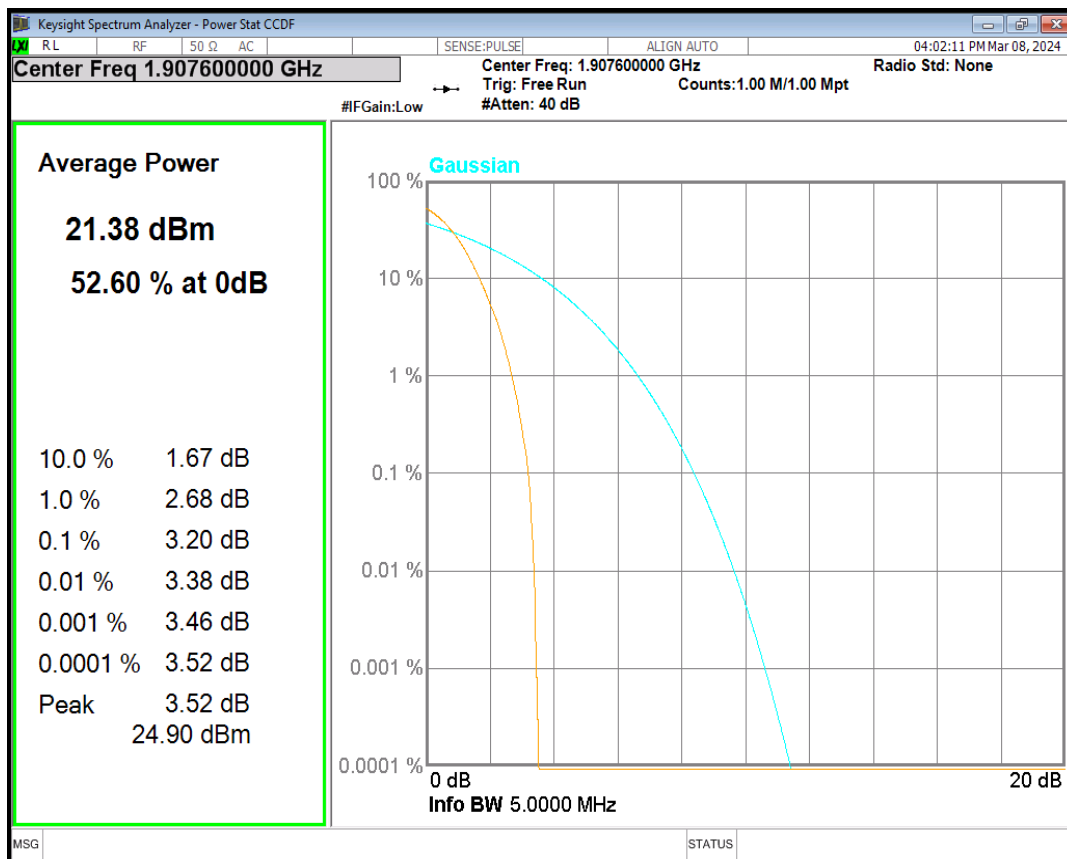

HSUPA Band2 Subtest1 Channel=9262

HSDPA Band2 Subtest1 Channel=9538