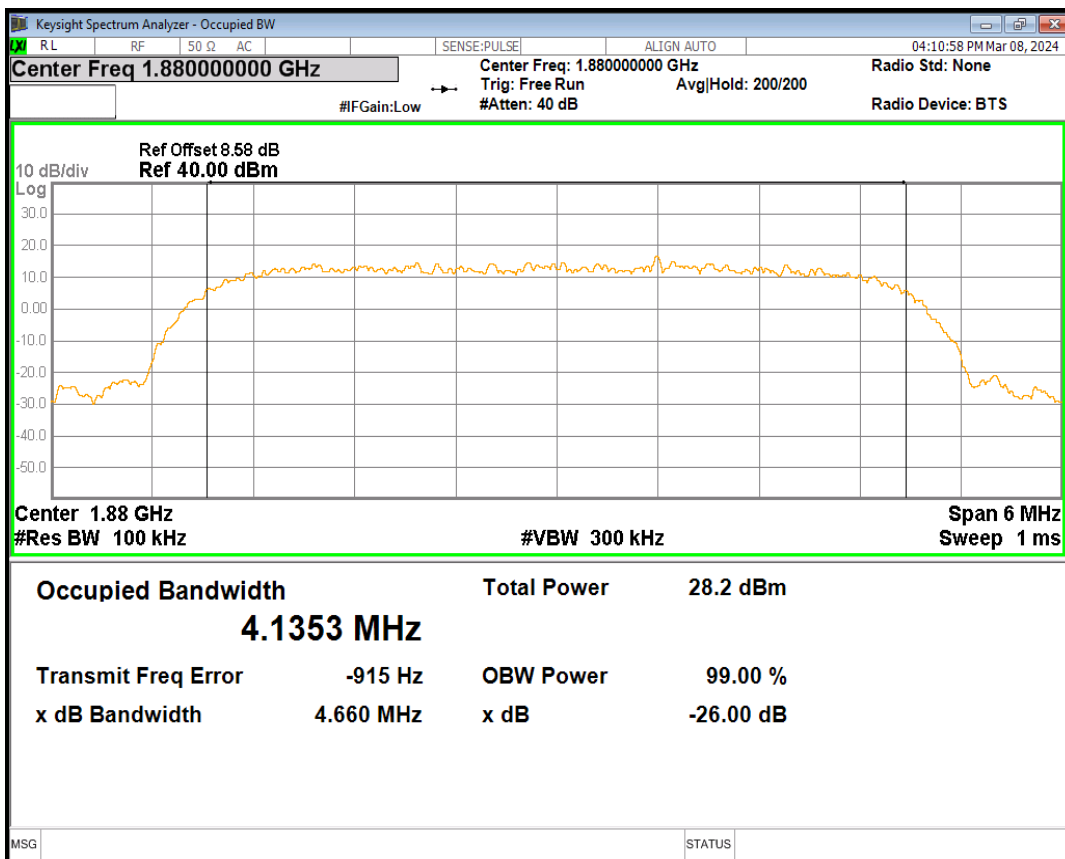

HSDPA Band2 Subtest1 Channel=9262

HSDPA Band2 Subtest1 Channel=9400

HSDPA Band2 Subtest1 Channel=9538

HSUPA Band2 Subtest1 Channel=9262

HSUPA Band2 Subtest1 Channel=9400

HSUPA Band2 Subtest1 Channel=9538

WCDMA Band2 Channel=9262