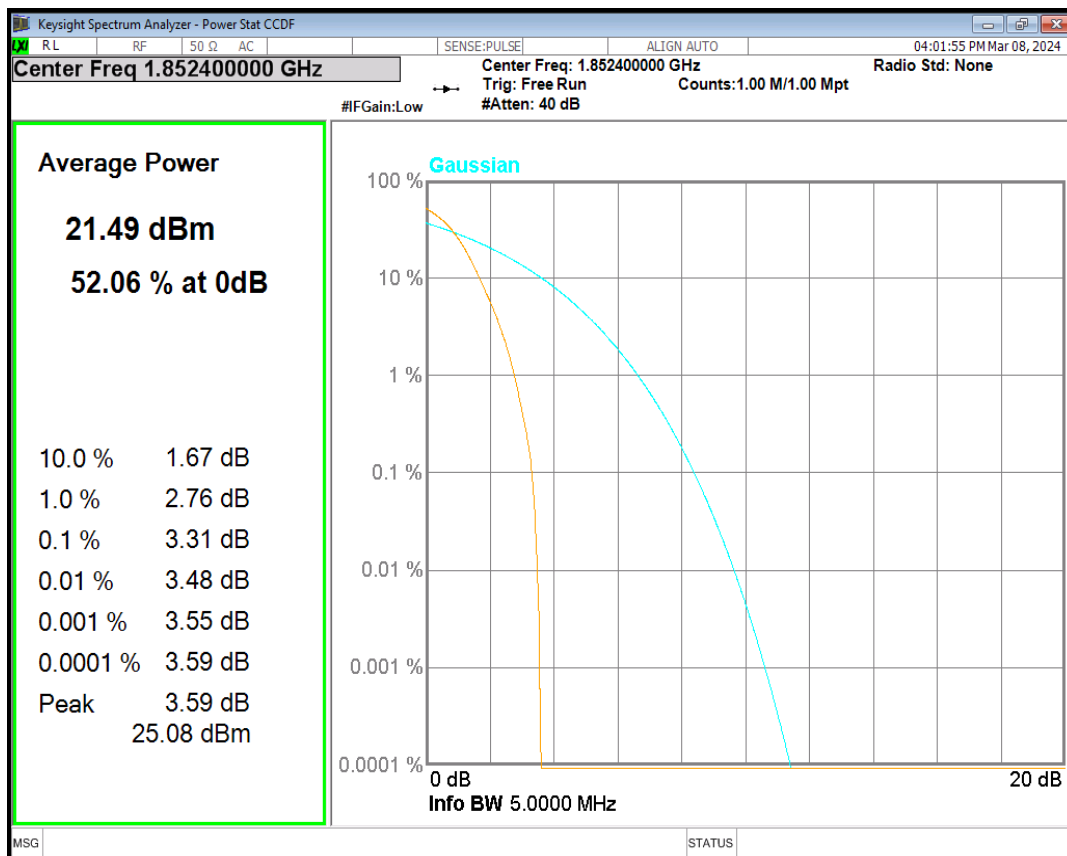

03 Peak-to-Average Ratio

Band	Channel	Frequency (MHz)	Result (dB)	high Limit (dB)	Verdict
HSDPA Band2 Subtest1	9262	1852.4	3.31	13	PASS
HSDPA Band2 Subtest1	9400	1880	3.20	13	PASS
HSDPA Band2 Subtest1	9538	1907.6	3.20	13	PASS
HSUPA Band2 Subtest1	9262	1852.4	3.77	13	PASS
HSUPA Band2 Subtest1	9400	1880	3.65	13	PASS
HSUPA Band2 Subtest1	9538	1907.6	3.69	13	PASS
WCDMA Band2	9262	1852.4	3.30	13	PASS
WCDMA Band2	9400	1880	3.18	13	PASS
WCDMA Band2	9538	1907.6	3.13	13	PASS
HSDPA Band5 Subtest1	4132	826.4	3.07	13	PASS
HSDPA Band5 Subtest1	4182	836.4	3.15	13	PASS
HSDPA Band5 Subtest1	4233	846.6	3.23	13	PASS
HSUPA Band5 Subtest1	4132	826.4	3.65	13	PASS
HSUPA Band5 Subtest1	4182	836.4	3.63	13	PASS
HSUPA Band5 Subtest1	4233	846.6	3.74	13	PASS
WCDMA Band5	4132	826.4	3.00	13	PASS
WCDMA Band5	4182	836.4	3.05	13	PASS
WCDMA Band5	4233	846.6	3.08	13	PASS

HSDPA Band2 Subtest1 Channel=9262