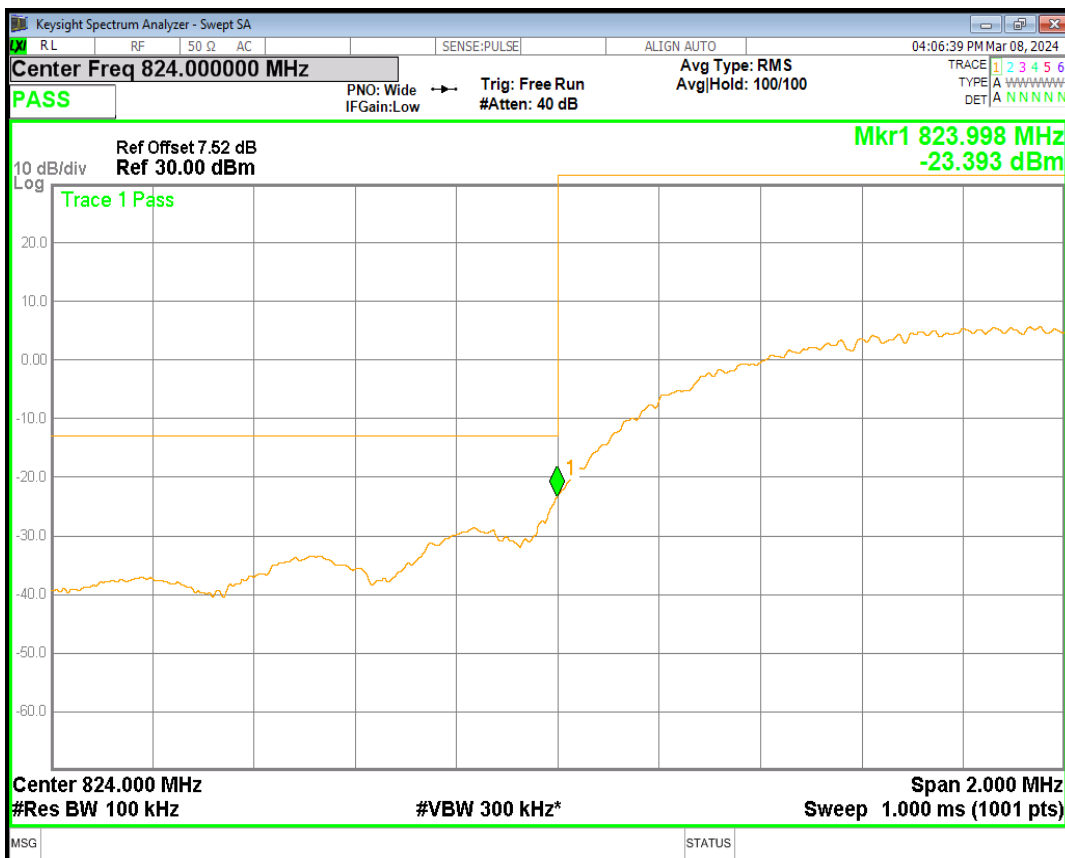

HSDPA Band2 Subtest1 Channel=9262

HSDPA Band2 Subtest1 Channel=9538

HSUPA Band2 Subtest1 Channel=9262

HSUPA Band2 Subtest1 Channel=9538

WCDMA Band2 Channel=9262

WCDMA Band2 Channel=9538

HSDPA Band5 Subtest1 Channel=4132

HSDPA Band5 Subtest1 Channel=4233

HSUPA Band5 Subtest1 Channel=4132

HSUPA Band5 Subtest1 Channel=4233

WCDMA Band5 Channel=4132

WCDMA Band5 Channel=4233

**06 Out-of-band emissions**

Band	Channel	Frequency (MHz)	Spur Freq (MHz)	Spur Level (dBm)	Limit (dBm)	Verdict
HSDPA Band2 Subtest1	9262	1852.4	19004.99	-24.16	-13	PASS
HSDPA Band2 Subtest1	9400	1880	19856.22	-24.10	-13	PASS
HSDPA Band2 Subtest1	9538	1907.6	19126.31	-24.65	-13	PASS
HSUPA Band2 Subtest1	9262	1852.4	19030.96	-24.52	-13	PASS
HSUPA Band2 Subtest1	9400	1880	18936.60	-23.40	-13	PASS
HSUPA Band2 Subtest1	9538	1907.6	19095.36	-23.85	-13	PASS
WCDMA Band2	9262	1852.4	19079.88	-23.95	-13	PASS
WCDMA Band2	9400	1880	19066.90	-24.08	-13	PASS
WCDMA Band2	9538	1907.6	19069.40	-23.71	-13	PASS
HSDPA Band5 Subtest1	4132	826.4	5419.53	-28.96	-13	PASS
HSDPA Band5 Subtest1	4182	836.4	6214.64	-29.08	-13	PASS
HSDPA Band5 Subtest1	4233	846.6	5726.36	-29.70	-13	PASS
HSUPA Band5 Subtest1	4132	826.4	6262.75	-28.80	-13	PASS
HSUPA Band5 Subtest1	4182	836.4	5857.96	-29.43	-13	PASS
HSUPA Band5 Subtest1	4233	846.6	5750.79	-28.01	-13	PASS
WCDMA Band5	4132	826.4	6177.50	-29.86	-13	PASS
WCDMA Band5	4182	836.4	5426.76	-29.21	-13	PASS
WCDMA Band5	4233	846.6	2587.31	-29.26	-13	PASS