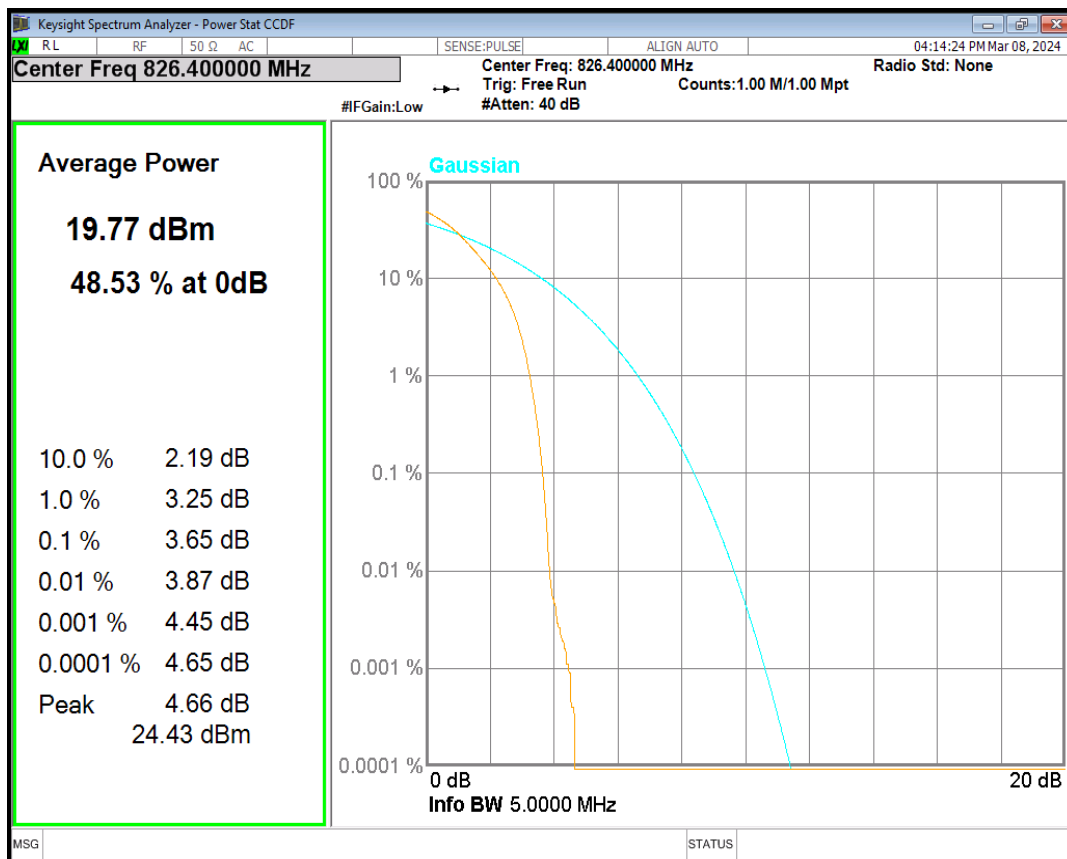

WCDMA Band2 Channel=9400

WCDMA Band2 Channel=9538

HSDPA Band5 Subtest1 Channel=4132

HSDPA Band5 Subtest1 Channel=4182

HSDPA Band5 Subtest1 Channel=4233

HSUPA Band5 Subtest1 Channel=4132

HSUPA Band5 Subtest1 Channel=4182

HSUPA Band5 Subtest1 Channel=4233

WCDMA Band5 Channel=4132

WCDMA Band5 Channel=4182

WCDMA Band5 Channel=4233

04 Occupied bandwidth

Band	Channel	Frequency (MHz)	99% OBW (kHz)	-26dB EBW (kHz)	Verdict
HSDPA Band2 Subtest1	9262	1852.4	4120.869	4686.474	PASS
HSDPA Band2 Subtest1	9400	1880	4143.455	4713.484	PASS
HSDPA Band2 Subtest1	9538	1907.6	4144.389	4705.190	PASS
HSUPA Band2 Subtest1	9262	1852.4	4135.700	4685.682	PASS
HSUPA Band2 Subtest1	9400	1880	4135.309	4660.303	PASS
HSUPA Band2 Subtest1	9538	1907.6	4135.277	4737.175	PASS
WCDMA Band2	9262	1852.4	4137.436	4731.982	PASS
WCDMA Band2	9400	1880	4123.992	4671.552	PASS
WCDMA Band2	9538	1907.6	4119.399	4701.725	PASS
HSDPA Band5 Subtest1	4132	826.4	4149.800	4716.984	PASS
HSDPA Band5 Subtest1	4182	836.4	4132.480	4725.623	PASS
HSDPA Band5 Subtest1	4233	846.6	4084.983	4685.245	PASS
HSUPA Band5 Subtest1	4132	826.4	4158.358	4712.676	PASS
HSUPA Band5 Subtest1	4182	836.4	4097.358	4687.917	PASS
HSUPA Band5 Subtest1	4233	846.6	4083.939	4630.219	PASS
WCDMA Band5	4132	826.4	4134.197	4705.613	PASS
WCDMA Band5	4182	836.4	4132.833	4695.493	PASS
WCDMA Band5	4233	846.6	4124.127	4690.011	PASS