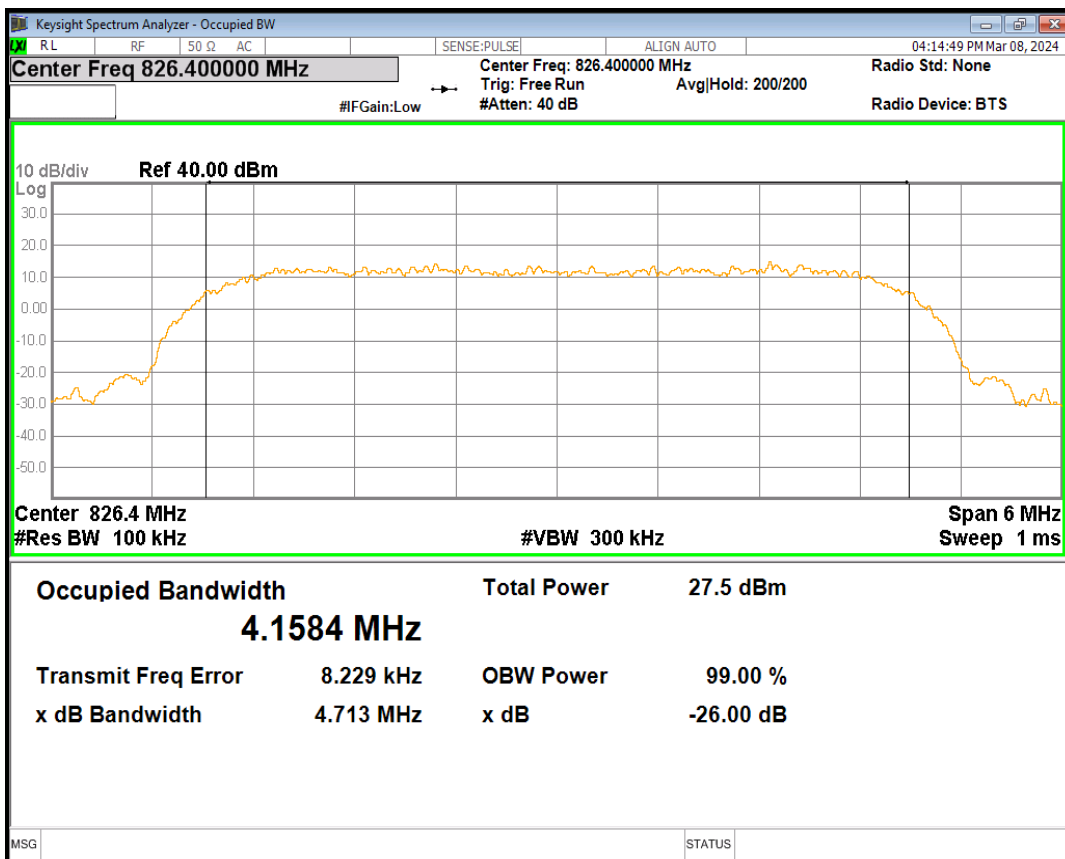

WCDMA Band2 Channel=9400

WCDMA Band2 Channel=9538

HSDPA Band5 Subtest1 Channel=4132

HSDPA Band5 Subtest1 Channel=4182

HSDPA Band5 Subtest1 Channel=4233

HSUPA Band5 Subtest1 Channel=4132

HSUPA Band5 Subtest1 Channel=4182