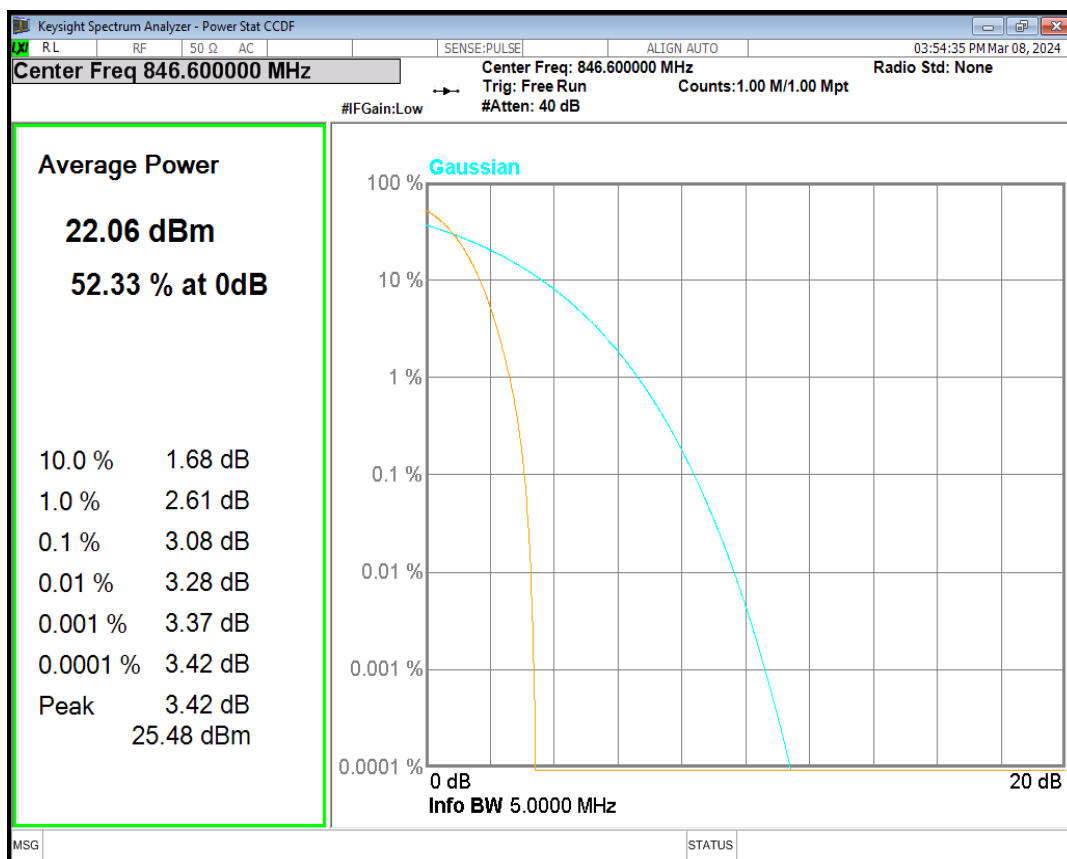

HSUPA Band5 Subtest1 Channel=4233

WCDMA Band5 Channel=4132

WCDMA Band5 Channel=4182

WCDMA Band5 Channel=4233

04 Occupied bandwidth

Band	Channel	Frequency (MHz)	99% OBW (kHz)	-26dB EBW (kHz)	Verdict
HSDPA Band2 Subtest1	9262	1852.4	4120.869	4686.474	PASS
HSDPA Band2 Subtest1	9400	1880	4143.455	4713.484	PASS
HSDPA Band2 Subtest1	9538	1907.6	4144.389	4705.190	PASS
HSUPA Band2 Subtest1	9262	1852.4	4135.700	4685.682	PASS
HSUPA Band2 Subtest1	9400	1880	4135.309	4660.303	PASS
HSUPA Band2 Subtest1	9538	1907.6	4135.277	4737.175	PASS
WCDMA Band2	9262	1852.4	4137.436	4731.982	PASS
WCDMA Band2	9400	1880	4123.992	4671.552	PASS
WCDMA Band2	9538	1907.6	4119.399	4701.725	PASS
HSDPA Band5 Subtest1	4132	826.4	4149.800	4716.984	PASS
HSDPA Band5 Subtest1	4182	836.4	4132.480	4725.623	PASS
HSDPA Band5 Subtest1	4233	846.6	4084.983	4685.245	PASS
HSUPA Band5 Subtest1	4132	826.4	4158.358	4712.676	PASS
HSUPA Band5 Subtest1	4182	836.4	4097.358	4687.917	PASS
HSUPA Band5 Subtest1	4233	846.6	4083.939	4630.219	PASS
WCDMA Band5	4132	826.4	4134.197	4705.613	PASS
WCDMA Band5	4182	836.4	4132.833	4695.493	PASS
WCDMA Band5	4233	846.6	4124.127	4690.011	PASS