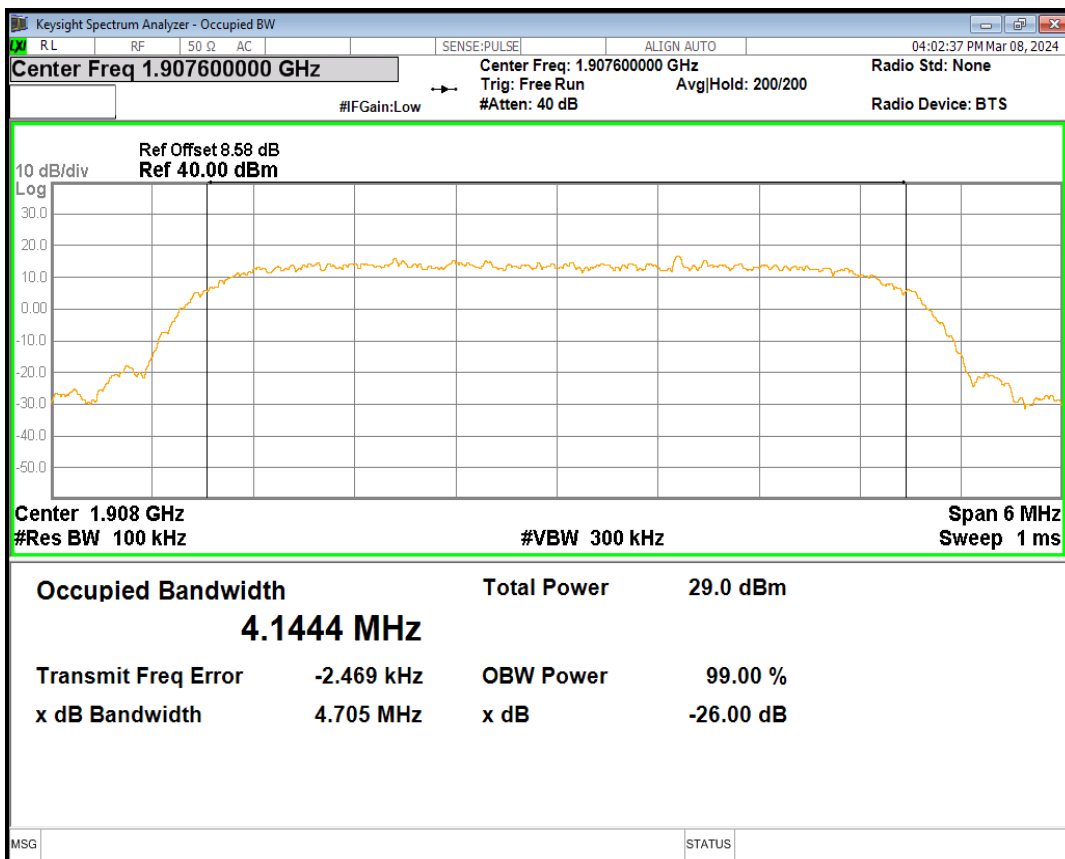

HSUPA Band2 Subtest1 Channel=9262