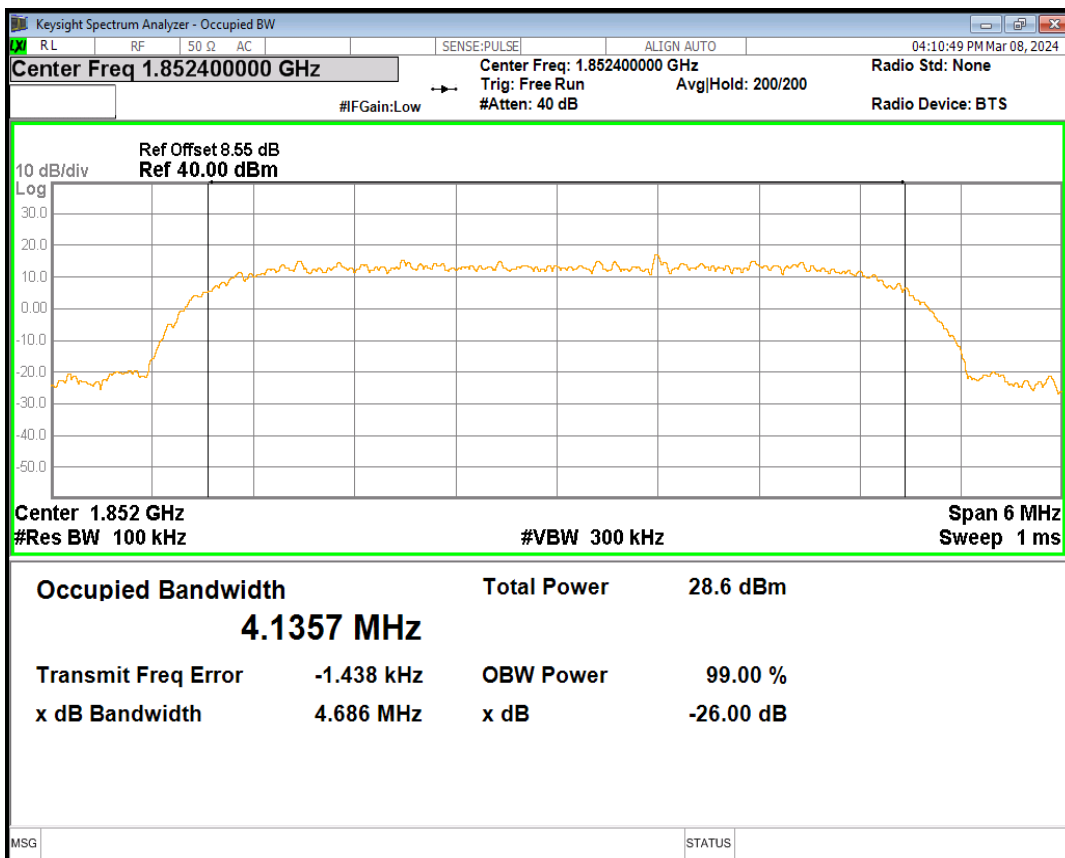

HSDPA Band2 Subtest1 Channel=9262

HSDPA Band2 Subtest1 Channel=9400

HSDPA Band2 Subtest1 Channel=9538

HSUPA Band2 Subtest1 Channel=9262

HSUPA Band2 Subtest1 Channel=9400

HSUPA Band2 Subtest1 Channel=9538

WCDMA Band2 Channel=9262