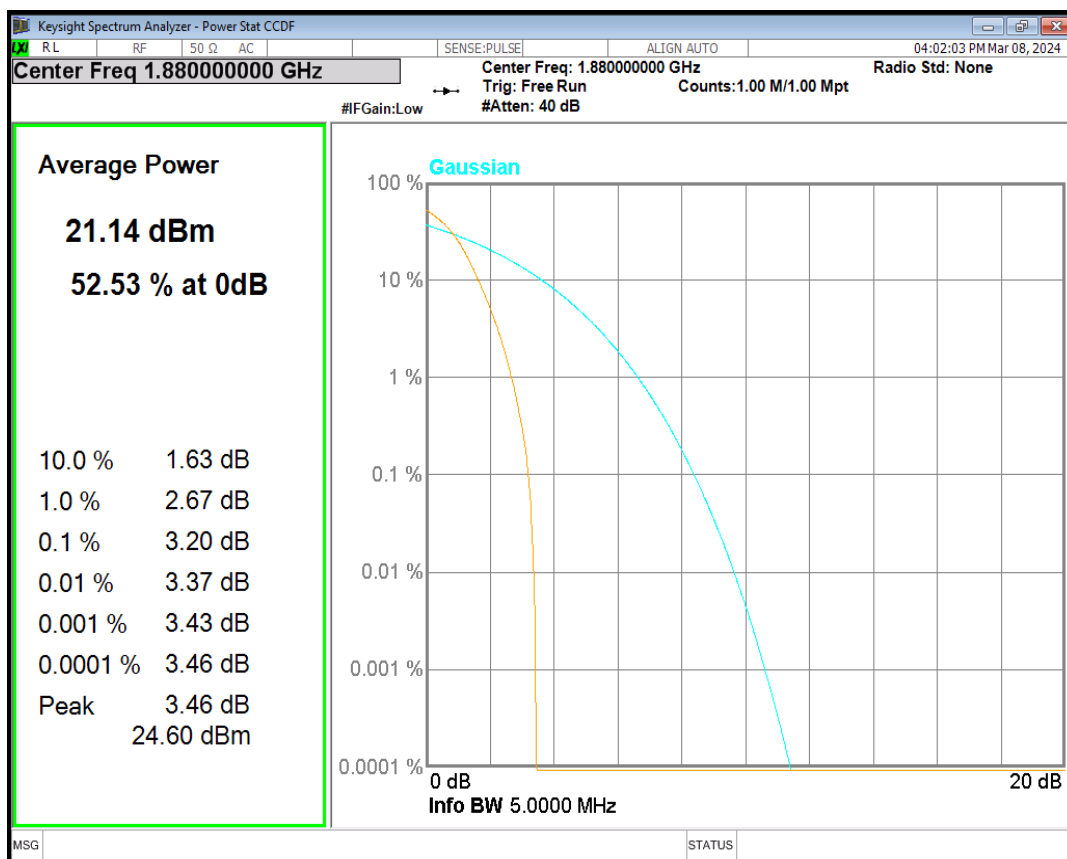

HSDPA Band2 Subtest1 Channel=9400