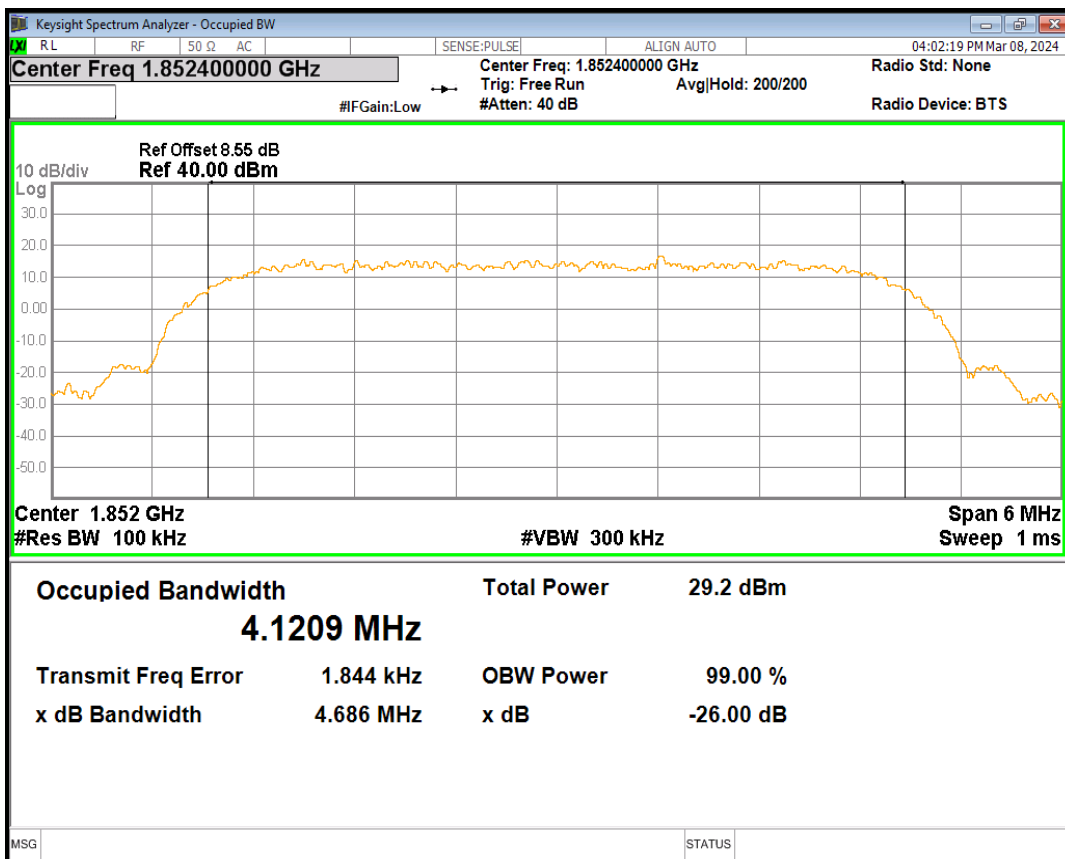

HSDPA Band2 Subtest1 Channel=9400