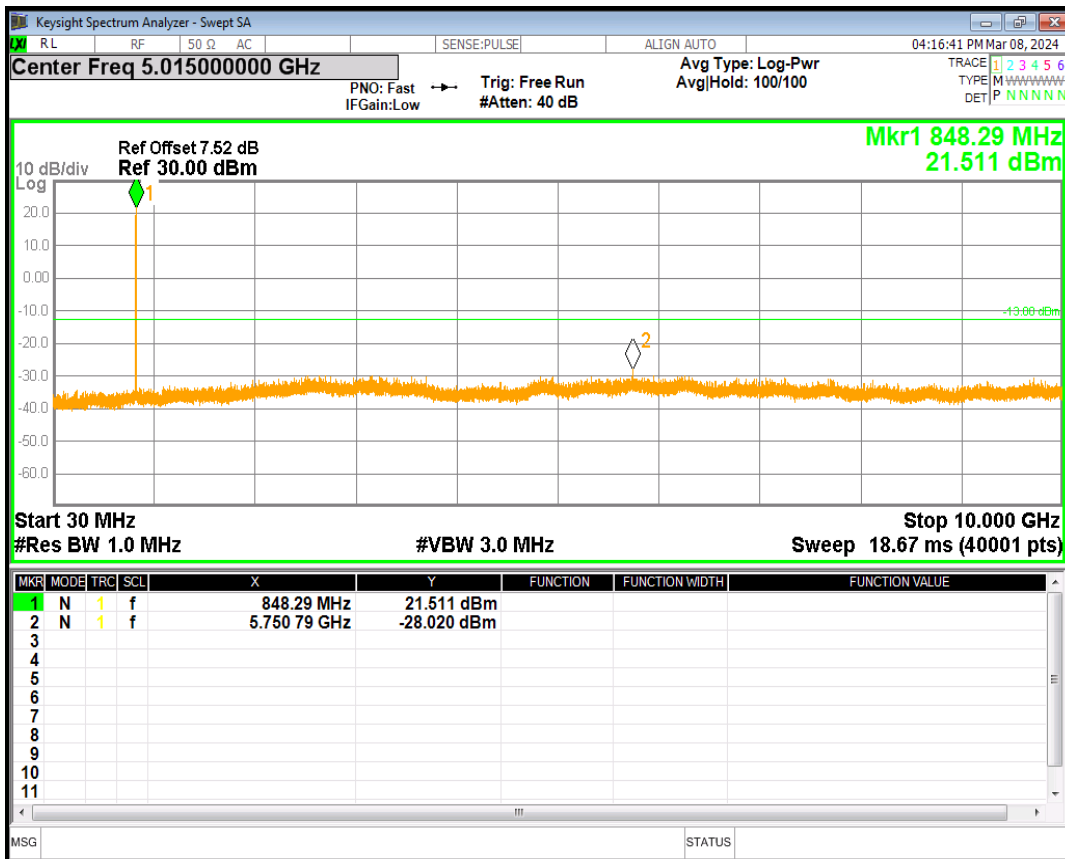

WCDMA Band5 Channel=4132