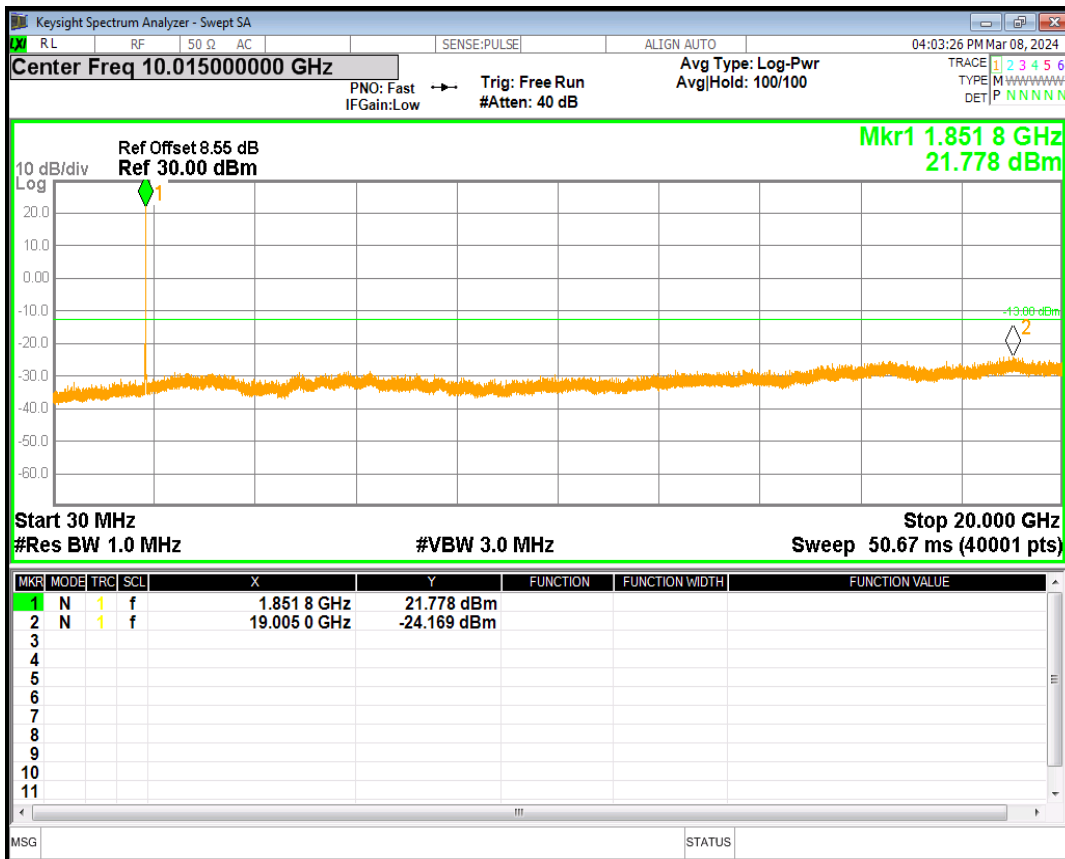

HSDPA Band5 Subtest1 Channel=4233

HSUPA Band5 Subtest1 Channel=4132

HSUPA Band5 Subtest1 Channel=4233

WCDMA Band5 Channel=4132

WCDMA Band5 Channel=4233

**06 Out-of-band emissions**

Band	Channel	Frequency (MHz)	Spur Freq (MHz)	Spur Level (dBm)	Limit (dBm)	Verdict
HSDPA Band2 Subtest1	9262	1852.4	19004.99	-24.16	-13	PASS
HSDPA Band2 Subtest1	9400	1880	19856.22	-24.10	-13	PASS
HSDPA Band2 Subtest1	9538	1907.6	19126.31	-24.65	-13	PASS
HSUPA Band2 Subtest1	9262	1852.4	19030.96	-24.52	-13	PASS
HSUPA Band2 Subtest1	9400	1880	18936.60	-23.40	-13	PASS
HSUPA Band2 Subtest1	9538	1907.6	19095.36	-23.85	-13	PASS
WCDMA Band2	9262	1852.4	19079.88	-23.95	-13	PASS
WCDMA Band2	9400	1880	19066.90	-24.08	-13	PASS
WCDMA Band2	9538	1907.6	19069.40	-23.71	-13	PASS
HSDPA Band5 Subtest1	4132	826.4	5419.53	-28.96	-13	PASS
HSDPA Band5 Subtest1	4182	836.4	6214.64	-29.08	-13	PASS
HSDPA Band5 Subtest1	4233	846.6	5726.36	-29.70	-13	PASS
HSUPA Band5 Subtest1	4132	826.4	6262.75	-28.80	-13	PASS
HSUPA Band5 Subtest1	4182	836.4	5857.96	-29.43	-13	PASS
HSUPA Band5 Subtest1	4233	846.6	5750.79	-28.01	-13	PASS
WCDMA Band5	4132	826.4	6177.50	-29.86	-13	PASS
WCDMA Band5	4182	836.4	5426.76	-29.21	-13	PASS
WCDMA Band5	4233	846.6	2587.31	-29.26	-13	PASS

HSDPA Band2 Subtest1 Channel=9262

HSDPA Band2 Subtest1 Channel=9400

HSDPA Band2 Subtest1 Channel=9538

HSUPA Band2 Subtest1 Channel=9262

HSUPA Band2 Subtest1 Channel=9400

HSUPA Band2 Subtest1 Channel=9538

WCDMA Band2 Channel=9262