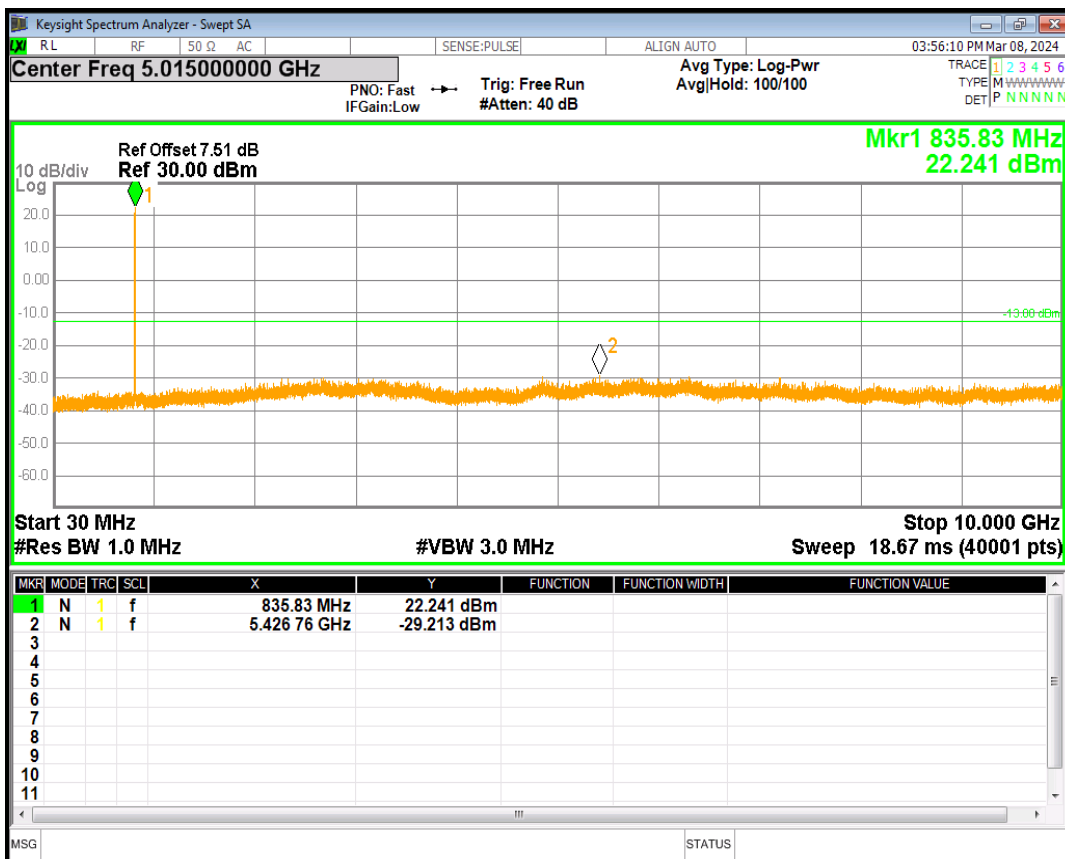

WCDMA Band5 Channel=4233