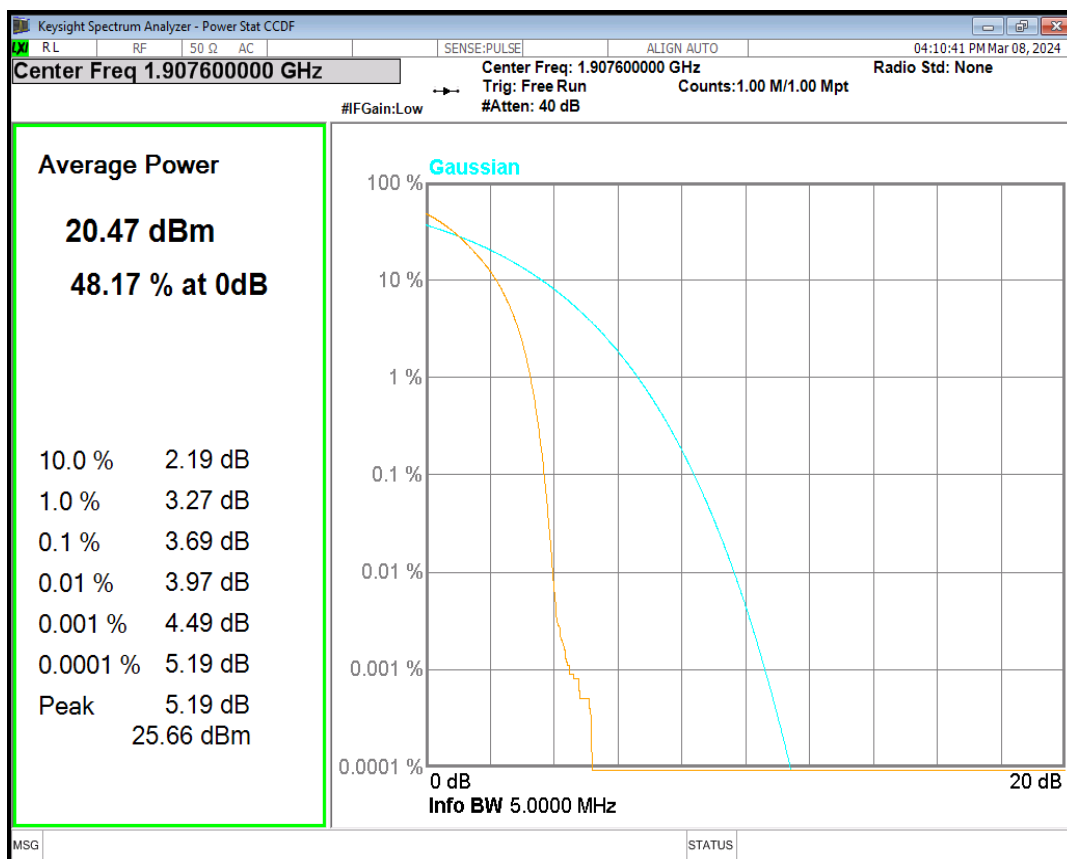

HSDPA Band2 Subtest1 Channel=9262

HSDPA Band2 Subtest1 Channel=9400

HSDPA Band2 Subtest1 Channel=9538

HSUPA Band2 Subtest1 Channel=9262

HSUPA Band2 Subtest1 Channel=9400

HSUPA Band2 Subtest1 Channel=9538

WCDMA Band2 Channel=9262