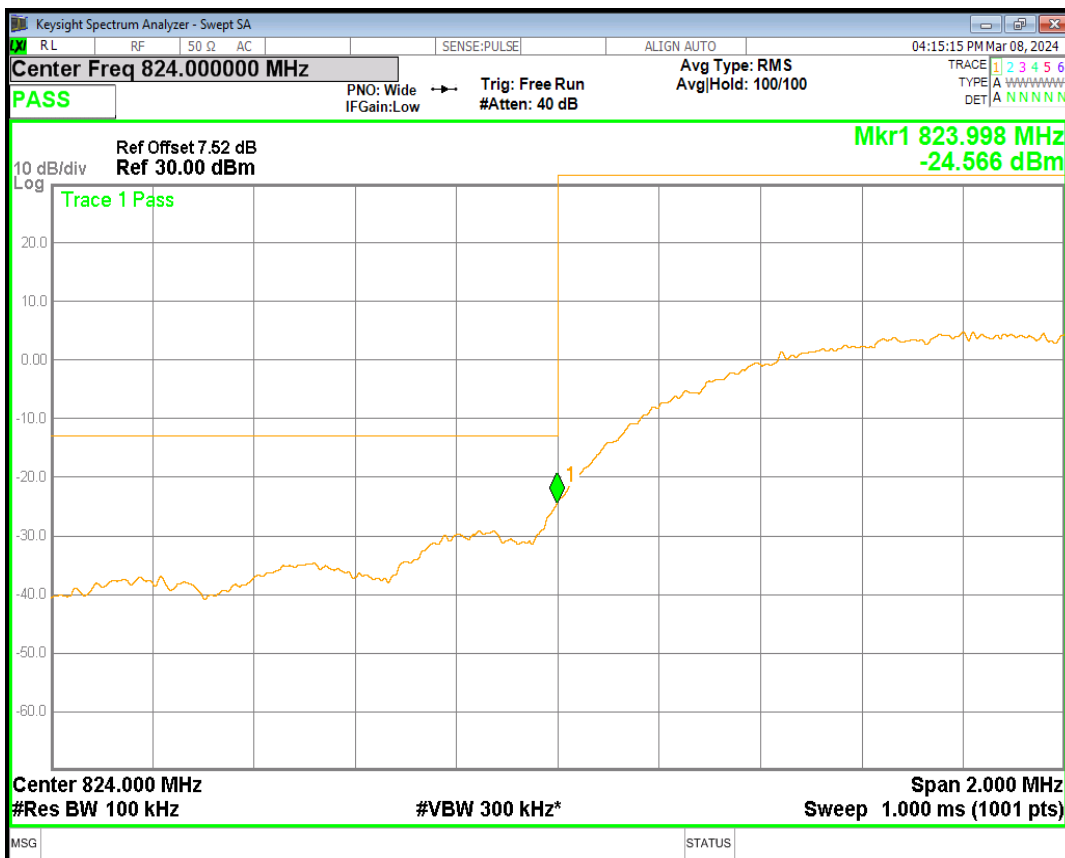

HSDPA Band2 Subtest1 Channel=9262

HSDPA Band2 Subtest1 Channel=9538

HSUPA Band2 Subtest1 Channel=9262

HSUPA Band2 Subtest1 Channel=9538

WCDMA Band2 Channel=9262

WCDMA Band2 Channel=9538

HSDPA Band5 Subtest1 Channel=4132

HSDPA Band5 Subtest1 Channel=4233

HSUPA Band5 Subtest1 Channel=4132

HSUPA Band5 Subtest1 Channel=4233

WCDMA Band5 Channel=4132

WCDMA Band5 Channel=4233

**06 Out-of-band emissions**

Band	Channel	Frequency (MHz)	Spur Freq (MHz)	Spur Level (dBm)	Limit (dBm)	Verdict
HSDPA Band2 Subtest1	9262	1852.4	19004.99	-24.16	-13	PASS
HSDPA Band2 Subtest1	9400	1880	19856.22	-24.10	-13	PASS
HSDPA Band2 Subtest1	9538	1907.6	19126.31	-24.65	-13	PASS
HSUPA Band2 Subtest1	9262	1852.4	19030.96	-24.52	-13	PASS
HSUPA Band2 Subtest1	9400	1880	18936.60	-23.40	-13	PASS
HSUPA Band2 Subtest1	9538	1907.6	19095.36	-23.85	-13	PASS
WCDMA Band2	9262	1852.4	19079.88	-23.95	-13	PASS
WCDMA Band2	9400	1880	19066.90	-24.08	-13	PASS
WCDMA Band2	9538	1907.6	19069.40	-23.71	-13	PASS
HSDPA Band5 Subtest1	4132	826.4	5419.53	-28.96	-13	PASS
HSDPA Band5 Subtest1	4182	836.4	6214.64	-29.08	-13	PASS
HSDPA Band5 Subtest1	4233	846.6	5726.36	-29.70	-13	PASS
HSUPA Band5 Subtest1	4132	826.4	6262.75	-28.80	-13	PASS
HSUPA Band5 Subtest1	4182	836.4	5857.96	-29.43	-13	PASS
HSUPA Band5 Subtest1	4233	846.6	5750.79	-28.01	-13	PASS
WCDMA Band5	4132	826.4	6177.50	-29.86	-13	PASS
WCDMA Band5	4182	836.4	5426.76	-29.21	-13	PASS
WCDMA Band5	4233	846.6	2587.31	-29.26	-13	PASS