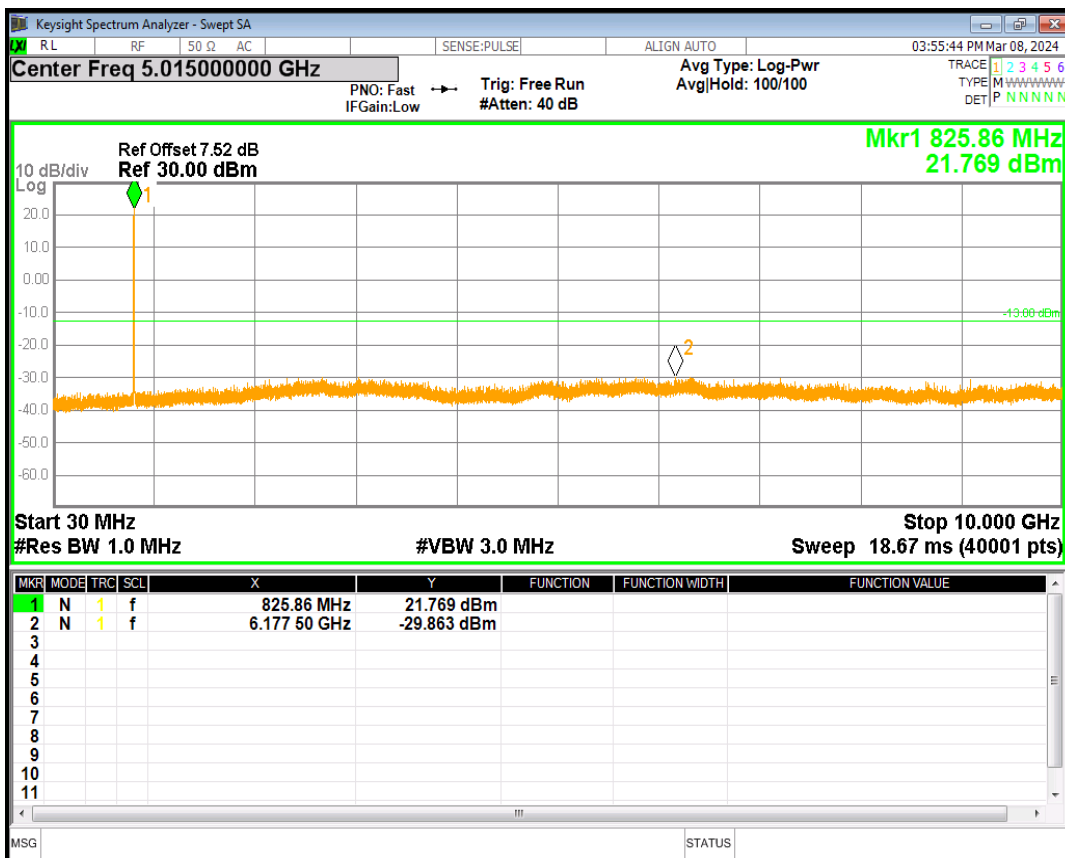

WCDMA Band5 Channel=4182