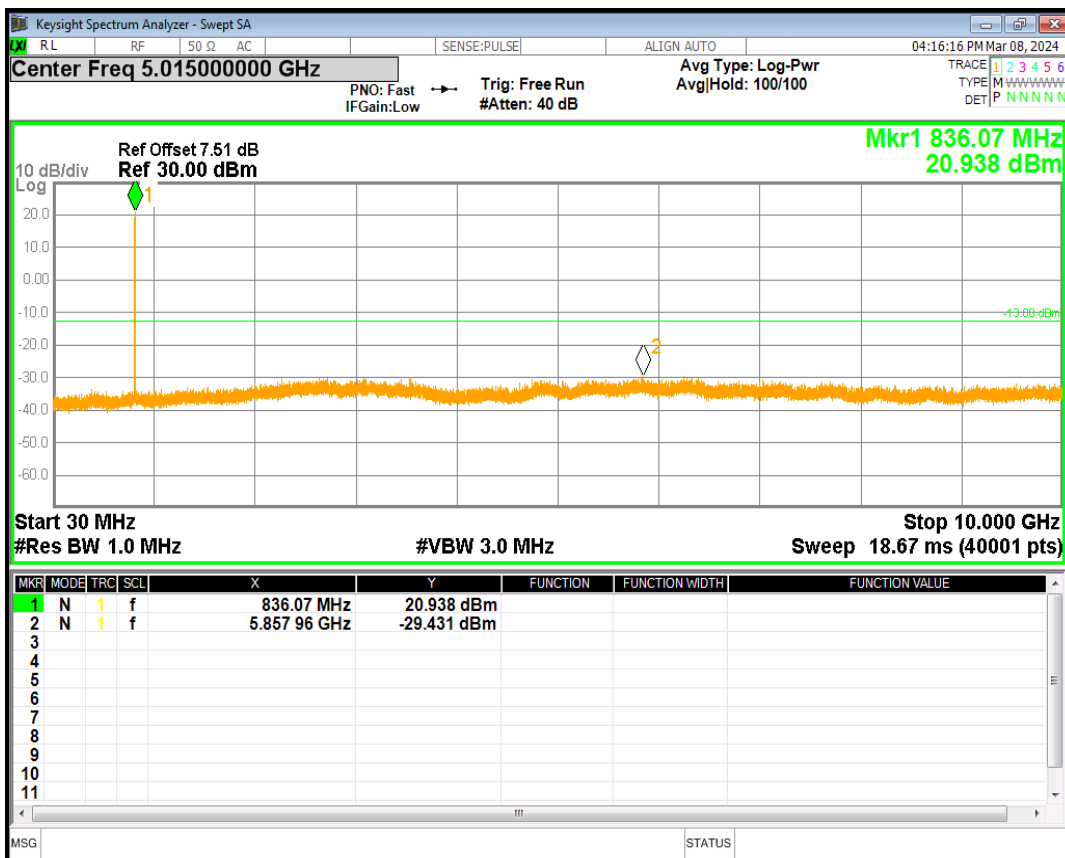

WCDMA Band2 Channel=9400

WCDMA Band2 Channel=9538

HSDPA Band5 Subtest1 Channel=4132

HSDPA Band5 Subtest1 Channel=4182

HSDPA Band5 Subtest1 Channel=4233

HSUPA Band5 Subtest1 Channel=4132

HSUPA Band5 Subtest1 Channel=4182