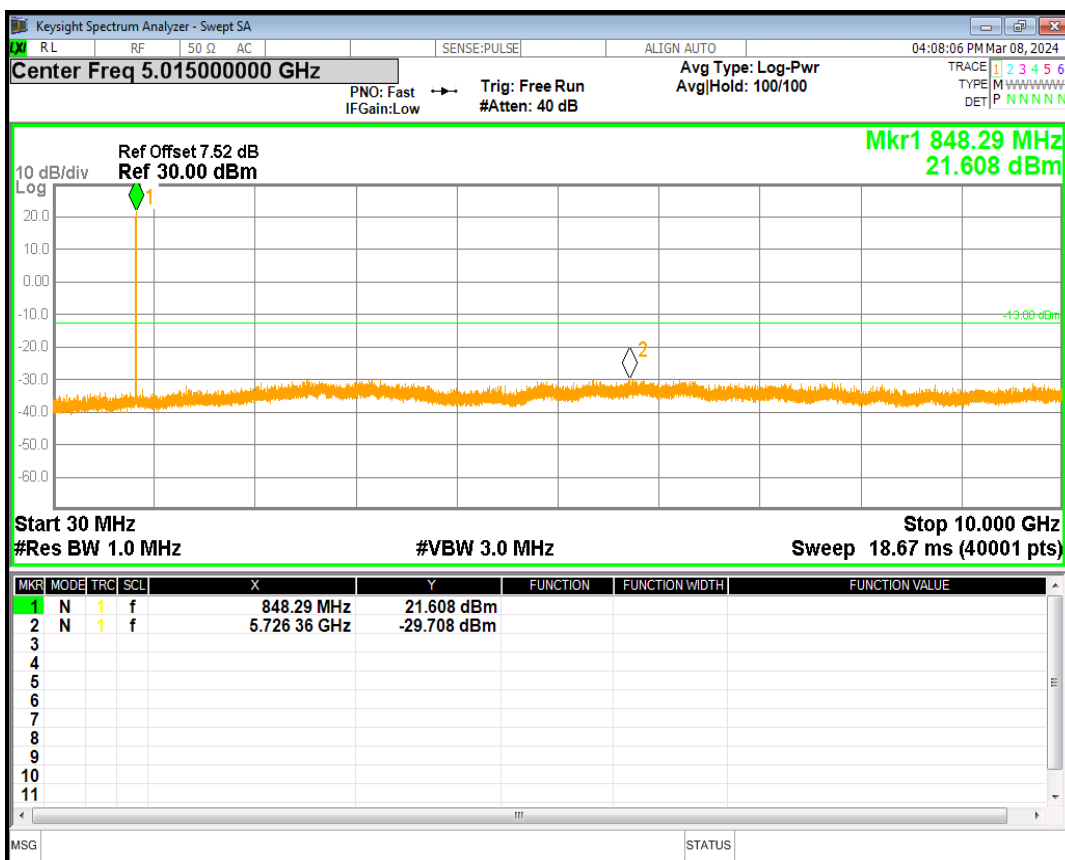

WCDMA Band2 Channel=9400

WCDMA Band2 Channel=9538

HSDPA Band5 Subtest1 Channel=4132

HSDPA Band5 Subtest1 Channel=4182

HSDPA Band5 Subtest1 Channel=4233

HSUPA Band5 Subtest1 Channel=4132

HSUPA Band5 Subtest1 Channel=4182