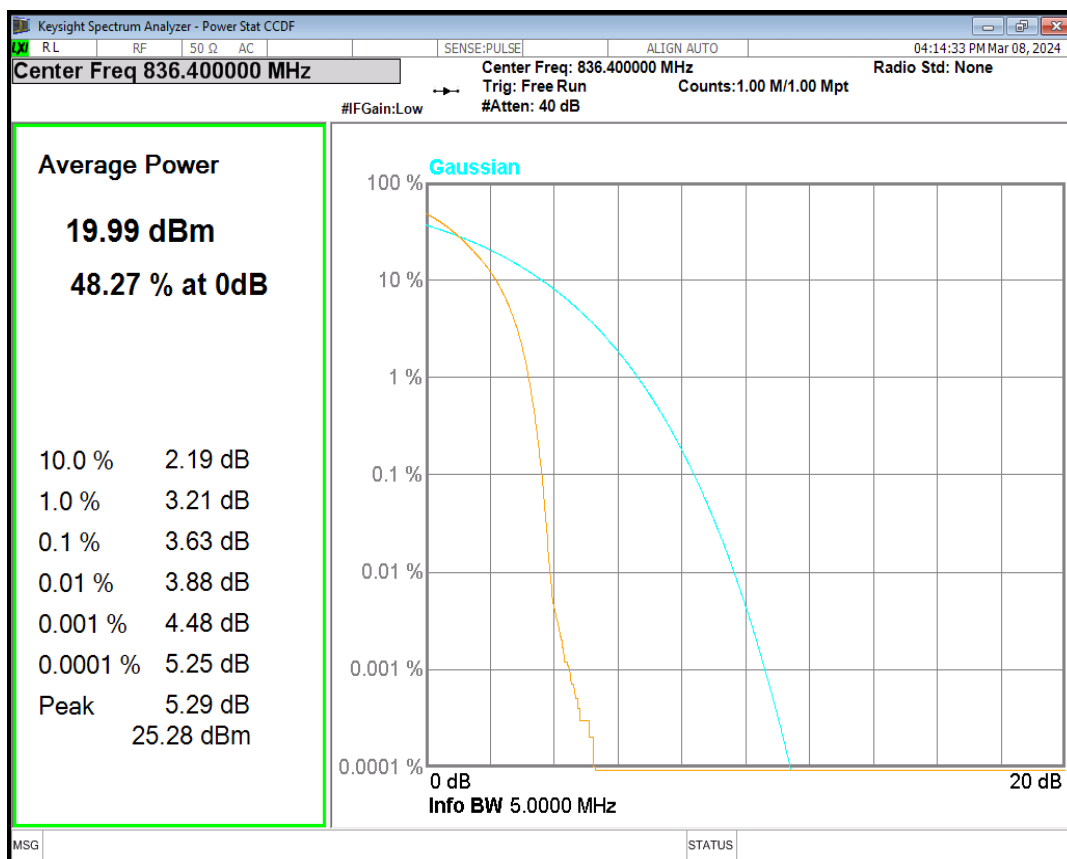

WCDMA Band2 Channel=9400

WCDMA Band2 Channel=9538

HSDPA Band5 Subtest1 Channel=4132

HSDPA Band5 Subtest1 Channel=4182

HSDPA Band5 Subtest1 Channel=4233

HSUPA Band5 Subtest1 Channel=4132

HSUPA Band5 Subtest1 Channel=4182

HSUPA Band5 Subtest1 Channel=4233

WCDMA Band5 Channel=4132

WCDMA Band5 Channel=4182

WCDMA Band5 Channel=4233

04 Occupied bandwidth

Band	Channel	Frequency (MHz)	99% OBW (kHz)	-26dB EBW (kHz)	Verdict
HSDPA Band2 Subtest1	9262	1852.4	4120.869	4686.474	PASS
HSDPA Band2 Subtest1	9400	1880	4143.455	4713.484	PASS
HSDPA Band2 Subtest1	9538	1907.6	4144.389	4705.190	PASS
HSUPA Band2 Subtest1	9262	1852.4	4135.700	4685.682	PASS
HSUPA Band2 Subtest1	9400	1880	4135.309	4660.303	PASS
HSUPA Band2 Subtest1	9538	1907.6	4135.277	4737.175	PASS
WCDMA Band2	9262	1852.4	4137.436	4731.982	PASS
WCDMA Band2	9400	1880	4123.992	4671.552	PASS
WCDMA Band2	9538	1907.6	4119.399	4701.725	PASS
HSDPA Band5 Subtest1	4132	826.4	4149.800	4716.984	PASS
HSDPA Band5 Subtest1	4182	836.4	4132.480	4725.623	PASS
HSDPA Band5 Subtest1	4233	846.6	4084.983	4685.245	PASS
HSUPA Band5 Subtest1	4132	826.4	4158.358	4712.676	PASS
HSUPA Band5 Subtest1	4182	836.4	4097.358	4687.917	PASS
HSUPA Band5 Subtest1	4233	846.6	4083.939	4630.219	PASS
WCDMA Band5	4132	826.4	4134.197	4705.613	PASS
WCDMA Band5	4182	836.4	4132.833	4695.493	PASS
WCDMA Band5	4233	846.6	4124.127	4690.011	PASS