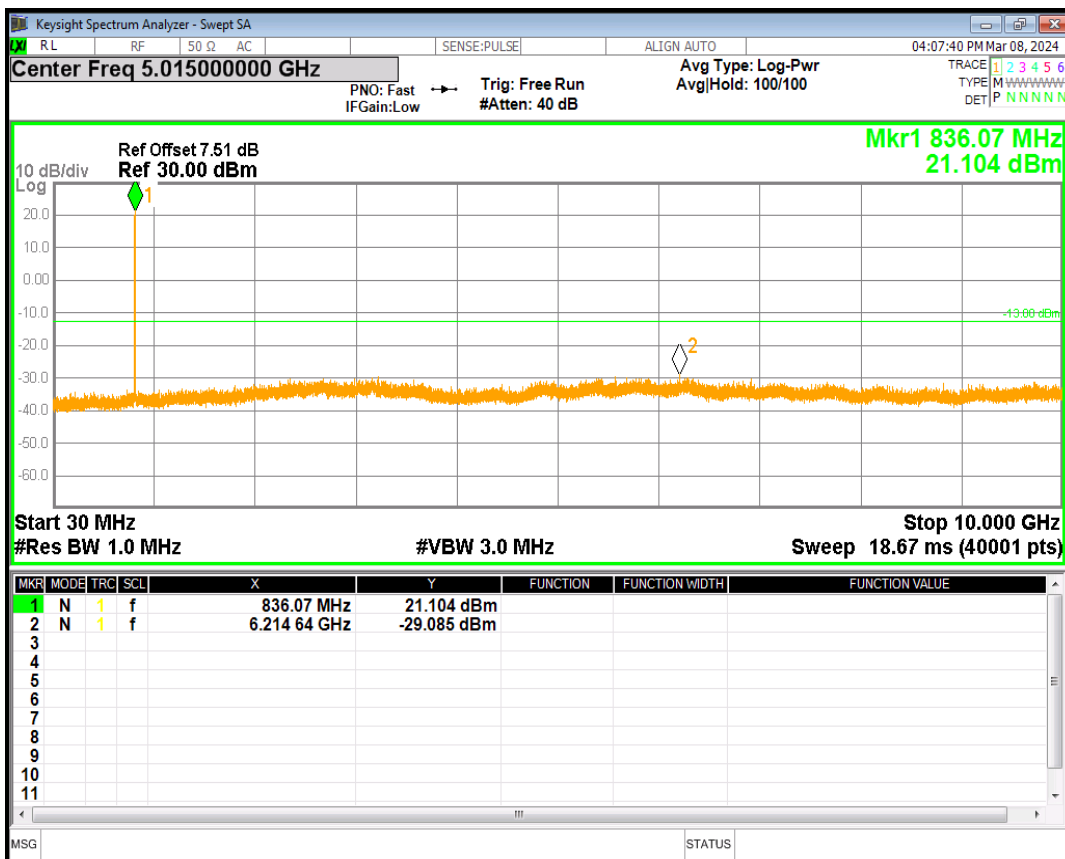

WCDMA Band2 Channel=9400

WCDMA Band2 Channel=9538

HSDPA Band5 Subtest1 Channel=4132

HSDPA Band5 Subtest1 Channel=4182

HSDPA Band5 Subtest1 Channel=4233

HSUPA Band5 Subtest1 Channel=4132

HSUPA Band5 Subtest1 Channel=4182