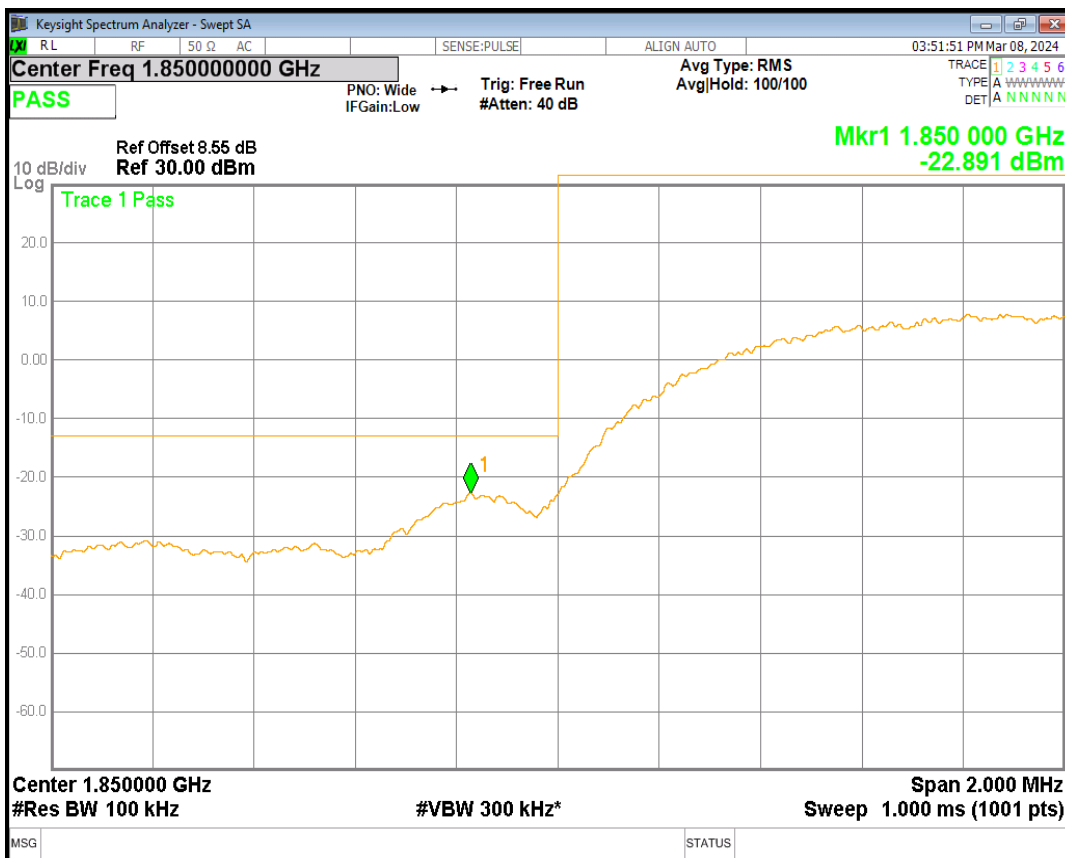

HSDPA Band2 Subtest1 Channel=9262

HSDPA Band2 Subtest1 Channel=9538

HSUPA Band2 Subtest1 Channel=9262

HSUPA Band2 Subtest1 Channel=9538

WCDMA Band2 Channel=9262

WCDMA Band2 Channel=9538

HSDPA Band5 Subtest1 Channel=4132

HSDPA Band5 Subtest1 Channel=4233

HSUPA Band5 Subtest1 Channel=4132

HSUPA Band5 Subtest1 Channel=4233

WCDMA Band5 Channel=4132

WCDMA Band5 Channel=4233

**06 Out-of-band emissions**

Band	Channel	Frequency (MHz)	Spur Freq (MHz)	Spur Level (dBm)	Limit (dBm)	Verdict
HSDPA Band2 Subtest1	9262	1852.4	19004.99	-24.16	-13	PASS
HSDPA Band2 Subtest1	9400	1880	19856.22	-24.10	-13	PASS
HSDPA Band2 Subtest1	9538	1907.6	19126.31	-24.65	-13	PASS
HSUPA Band2 Subtest1	9262	1852.4	19030.96	-24.52	-13	PASS
HSUPA Band2 Subtest1	9400	1880	18936.60	-23.40	-13	PASS
HSUPA Band2 Subtest1	9538	1907.6	19095.36	-23.85	-13	PASS
WCDMA Band2	9262	1852.4	19079.88	-23.95	-13	PASS
WCDMA Band2	9400	1880	19066.90	-24.08	-13	PASS
WCDMA Band2	9538	1907.6	19069.40	-23.71	-13	PASS
HSDPA Band5 Subtest1	4132	826.4	5419.53	-28.96	-13	PASS
HSDPA Band5 Subtest1	4182	836.4	6214.64	-29.08	-13	PASS
HSDPA Band5 Subtest1	4233	846.6	5726.36	-29.70	-13	PASS
HSUPA Band5 Subtest1	4132	826.4	6262.75	-28.80	-13	PASS
HSUPA Band5 Subtest1	4182	836.4	5857.96	-29.43	-13	PASS
HSUPA Band5 Subtest1	4233	846.6	5750.79	-28.01	-13	PASS
WCDMA Band5	4132	826.4	6177.50	-29.86	-13	PASS
WCDMA Band5	4182	836.4	5426.76	-29.21	-13	PASS
WCDMA Band5	4233	846.6	2587.31	-29.26	-13	PASS