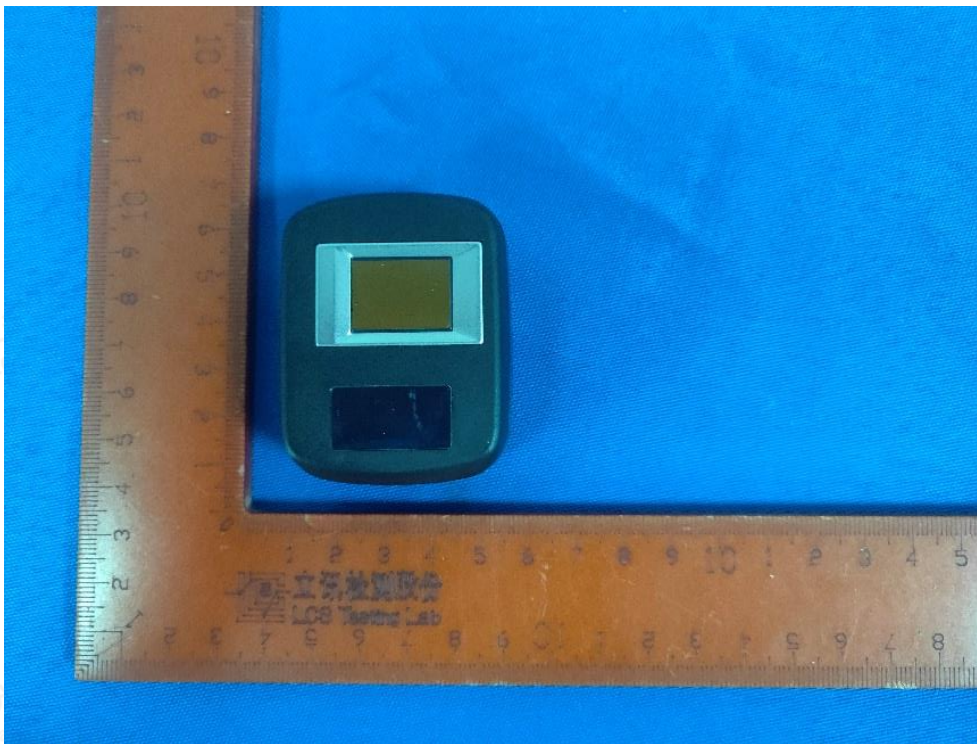

## ANNEX A. PHOTOGRAPH OF THE TEST

Front side

Back side

Shenzhen LCS Compliance Testing Laboratory Ltd.

Add: 101, 201 Building A and 301 Building C, Juji Industrial Park, Yabianxueziwei Shajing Street, Baoan District, Shenzhen, 518000, P.R.C.