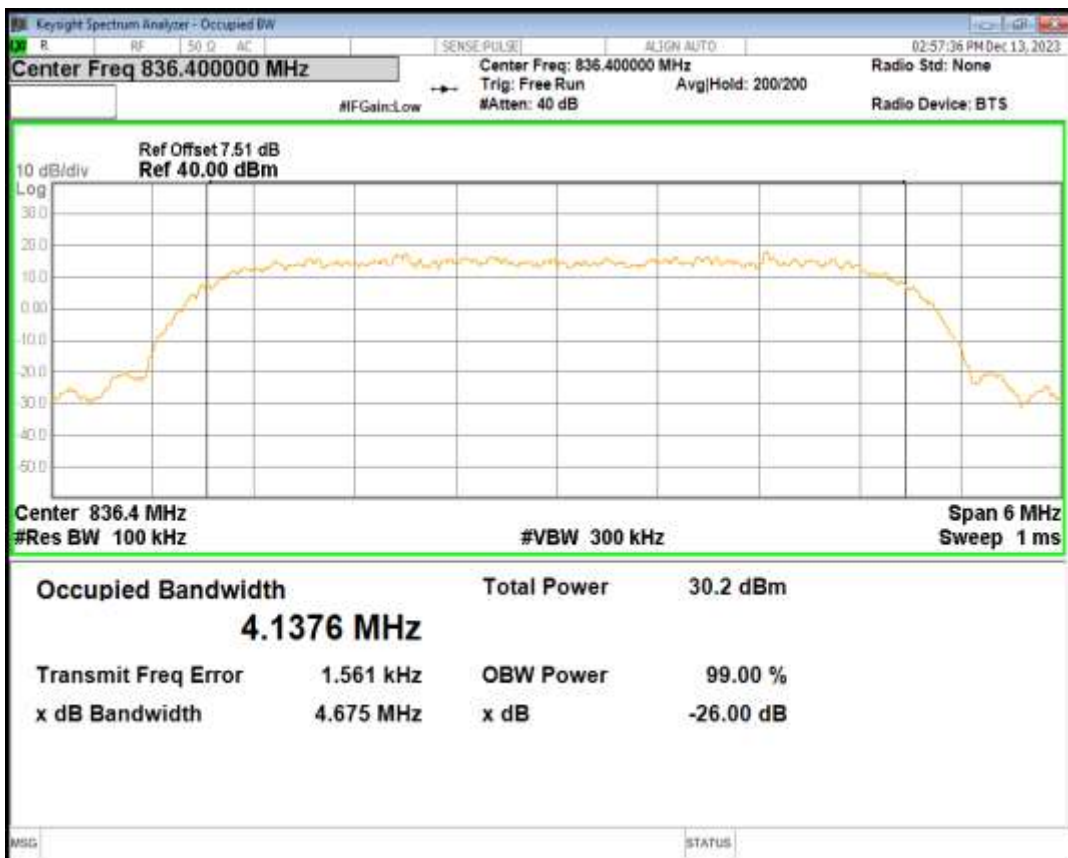

WCDMA Band2 Channel=9400

WCDMA Band2 Channel=9538

HSDPA Band5 Subtest1 Channel=4132

HSDPA Band5 Subtest1 Channel=4182

HSDPA Band5 Subtest1 Channel=4233

HSUPA Band5 Subtest1 Channel=4132

HSUPA Band5 Subtest1 Channel=4182