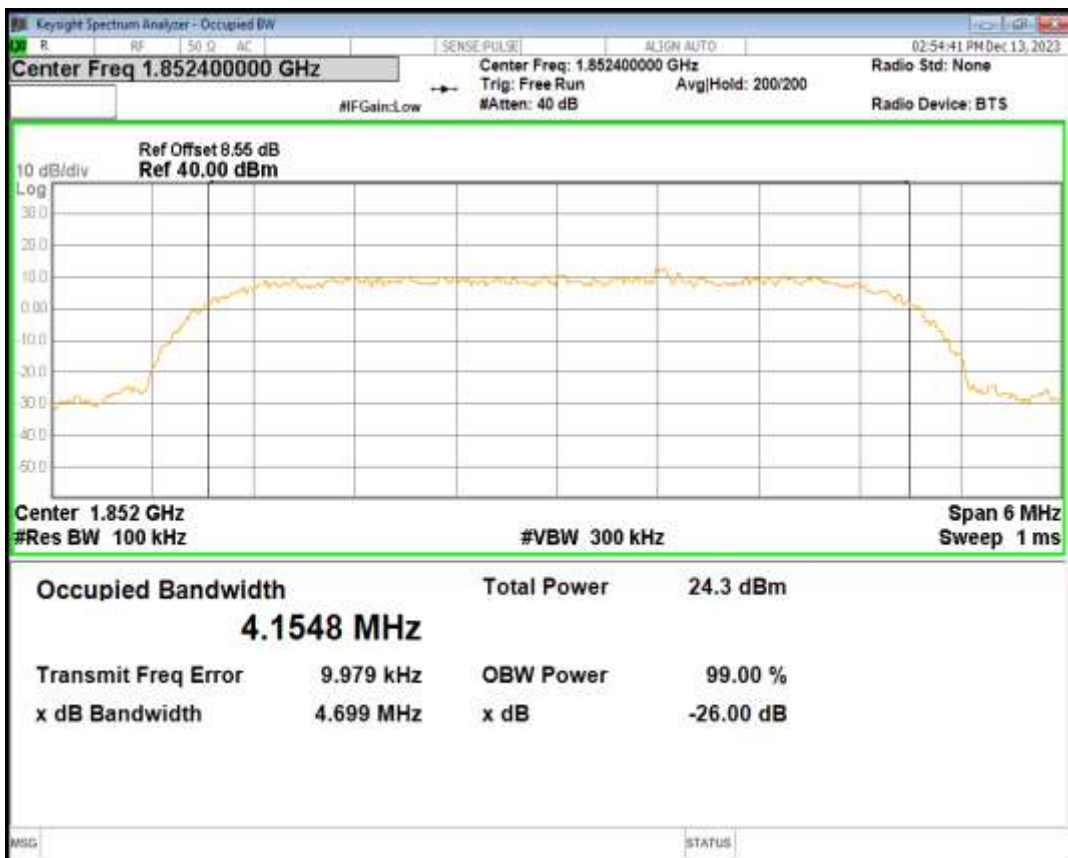

HSDPA Band2 Subtest1 Channel=9262

HSDPA Band2 Subtest1 Channel=9400

HSDPA Band2 Subtest1 Channel=9538

HSUPA Band2 Subtest1 Channel=9262

HSUPA Band2 Subtest1 Channel=9400

HSUPA Band2 Subtest1 Channel=9538

WCDMA Band2 Channel=9262