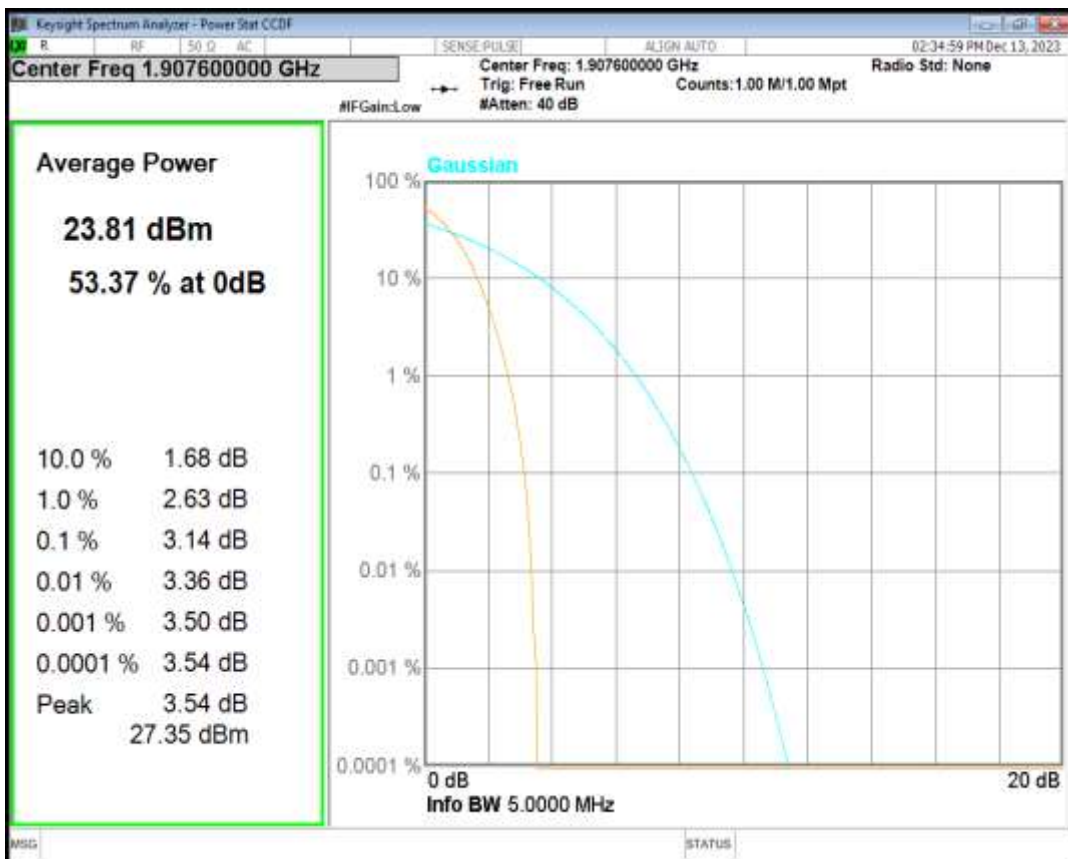

WCDMA Band2 Channel=9538