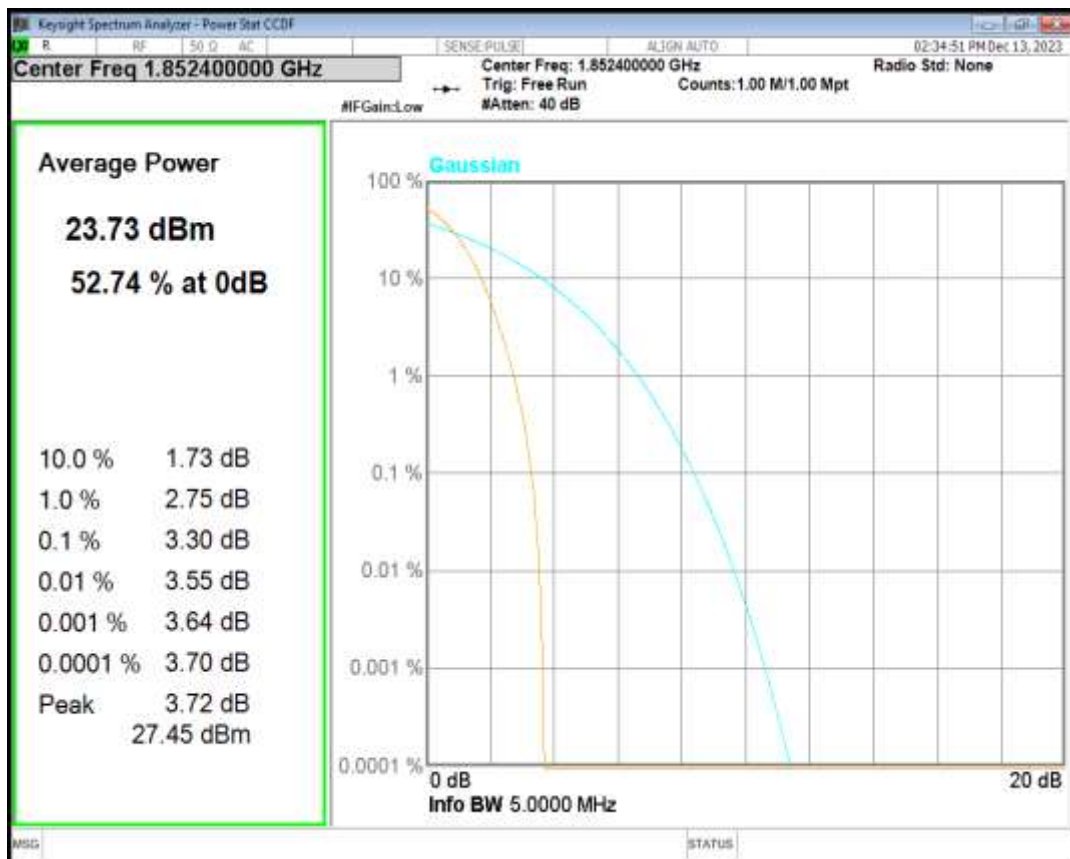

HSDPA Band2 Subtest1 Channel=9262

HSDPA Band2 Subtest1 Channel=9400

HSDPA Band2 Subtest1 Channel=9538

HSUPA Band2 Subtest1 Channel=9262

HSUPA Band2 Subtest1 Channel=9400

HSUPA Band2 Subtest1 Channel=9538

WCDMA Band2 Channel=9262