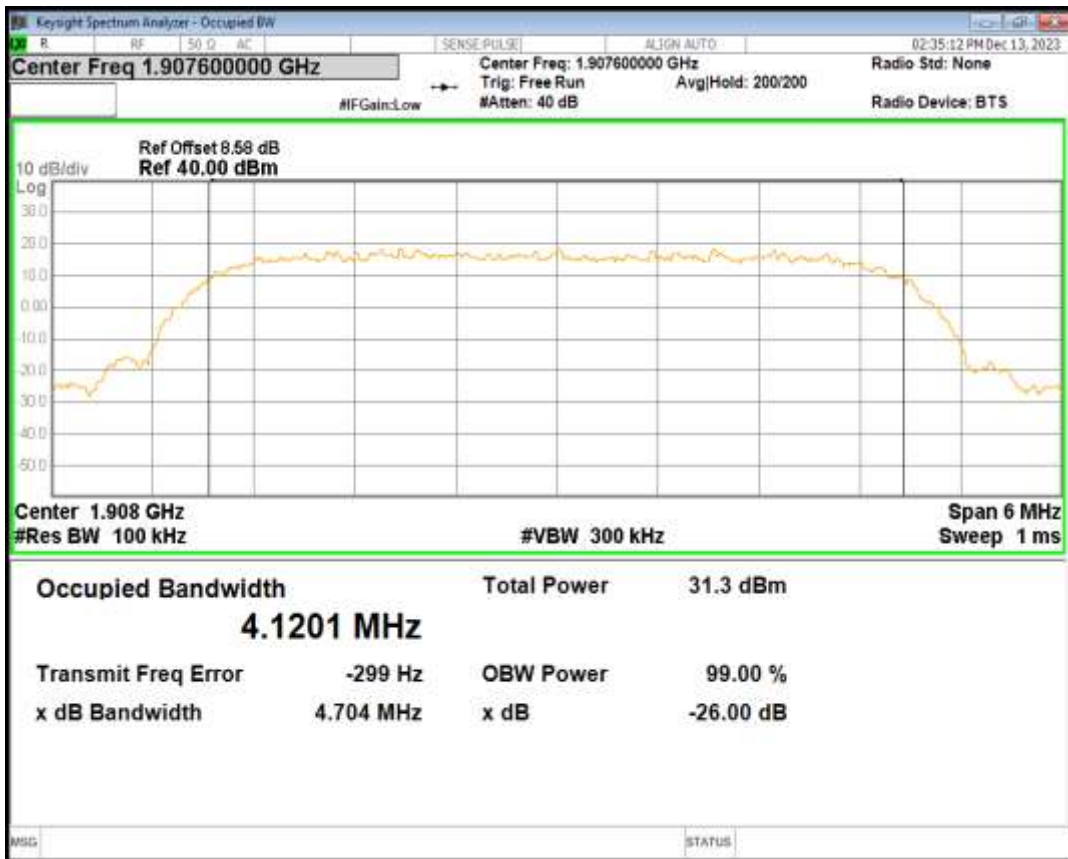

HSDPA Band5 Subtest1 Channel=4132