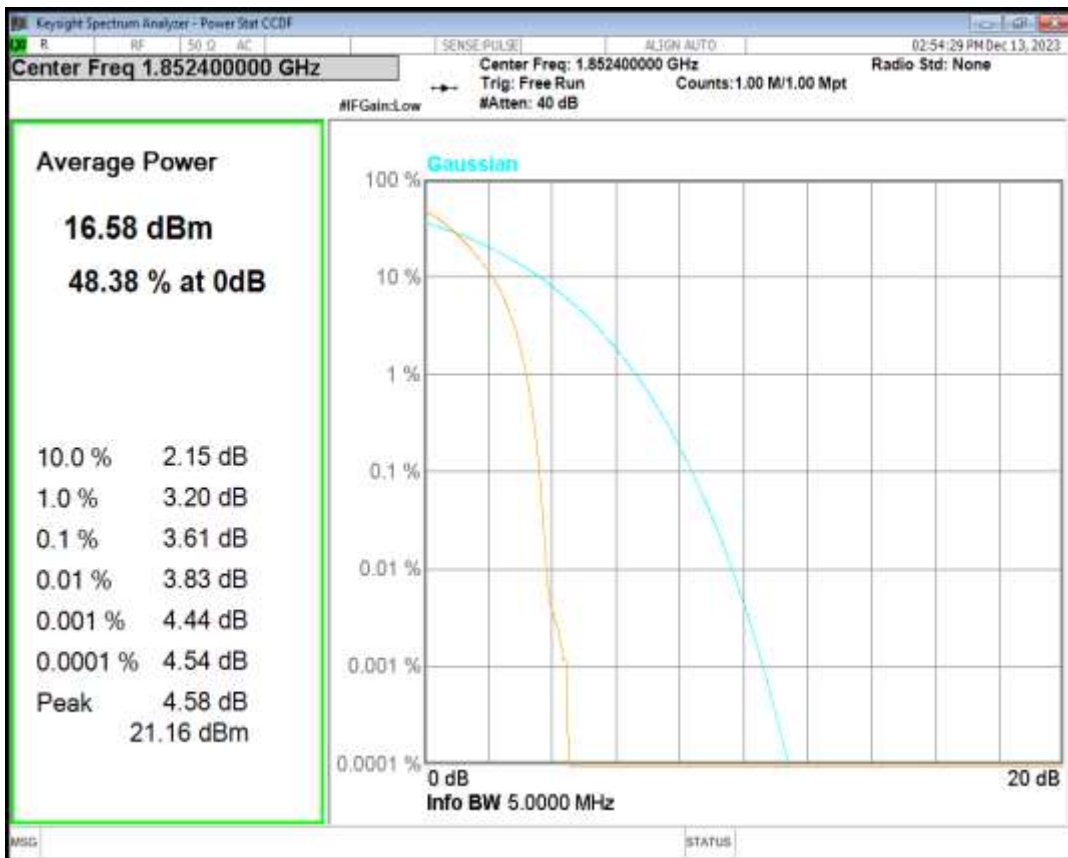

HSDPA Band2 Subtest1 Channel=9262

HSDPA Band2 Subtest1 Channel=9400

HSDPA Band2 Subtest1 Channel=9538

HSUPA Band2 Subtest1 Channel=9262

HSUPA Band2 Subtest1 Channel=9400

HSUPA Band2 Subtest1 Channel=9538

WCDMA Band2 Channel=9262