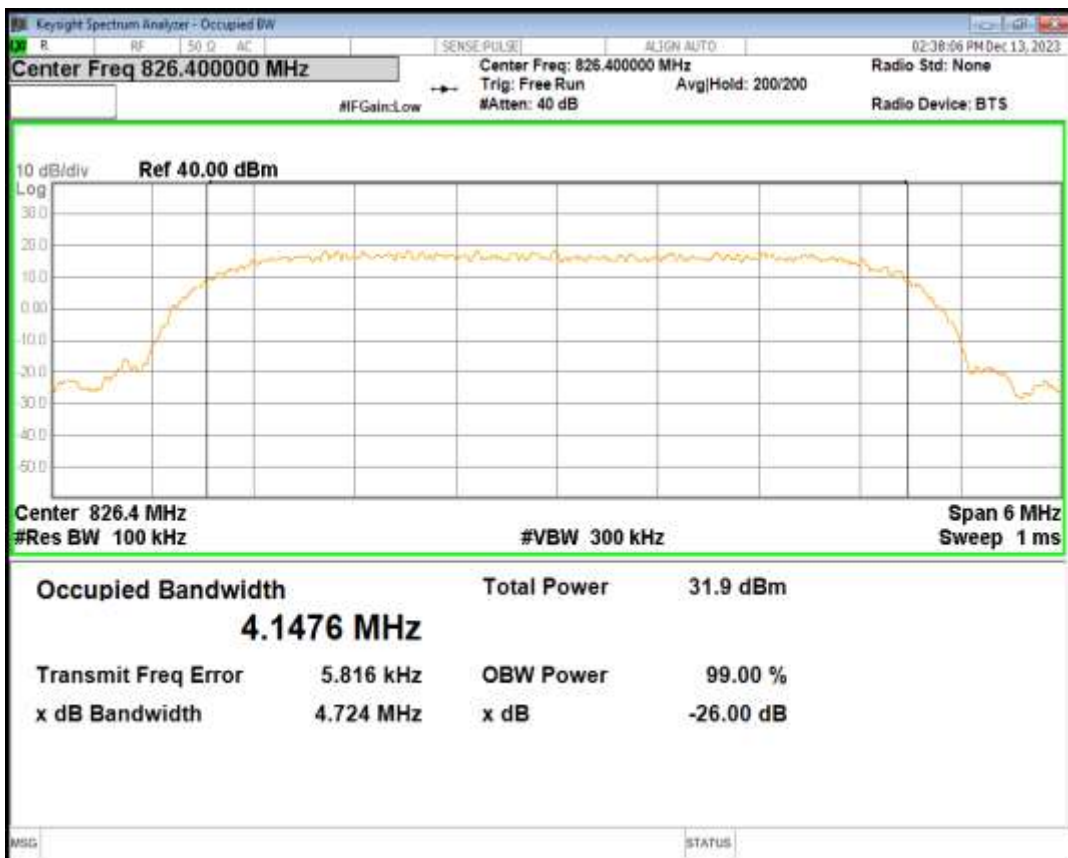

WCDMA Band5 Channel=4182