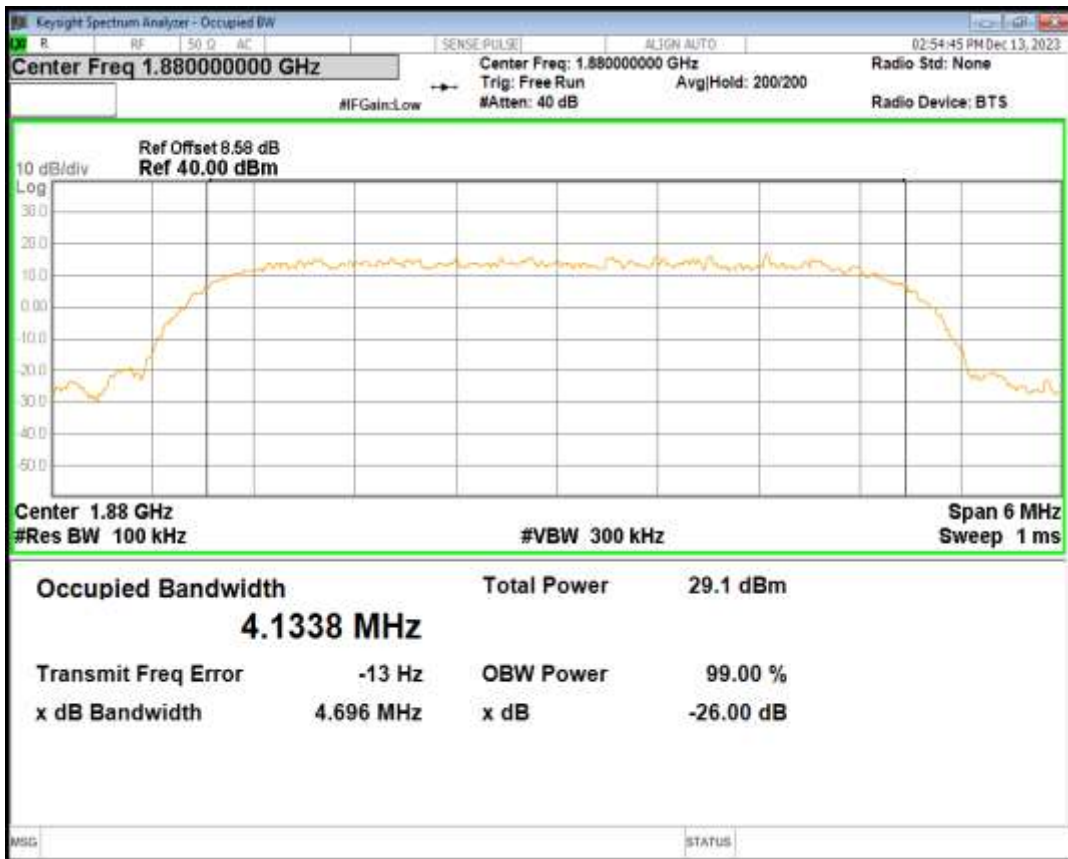

HSDPA Band2 Subtest1 Channel=9262

HSDPA Band2 Subtest1 Channel=9400

HSDPA Band2 Subtest1 Channel=9538

HSUPA Band2 Subtest1 Channel=9262

HSUPA Band2 Subtest1 Channel=9400

HSUPA Band2 Subtest1 Channel=9538

WCDMA Band2 Channel=9262