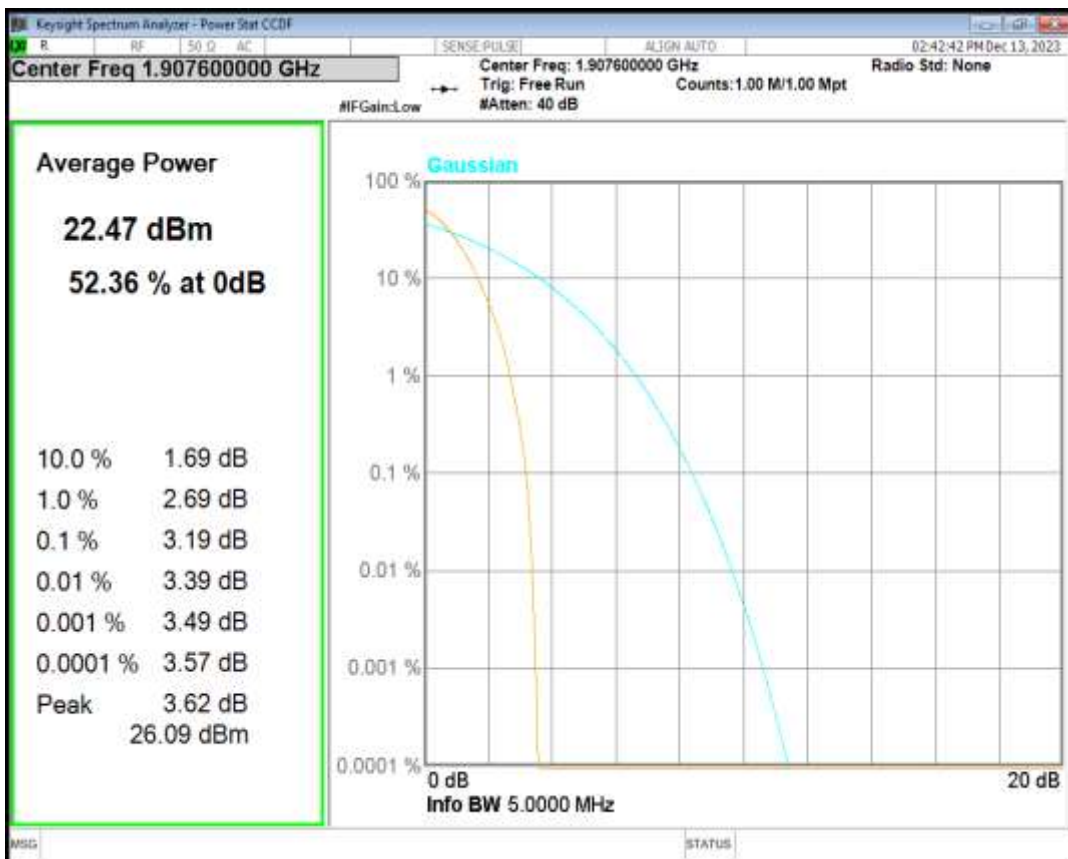

HSDPA Band2 Subtest1 Channel=9538