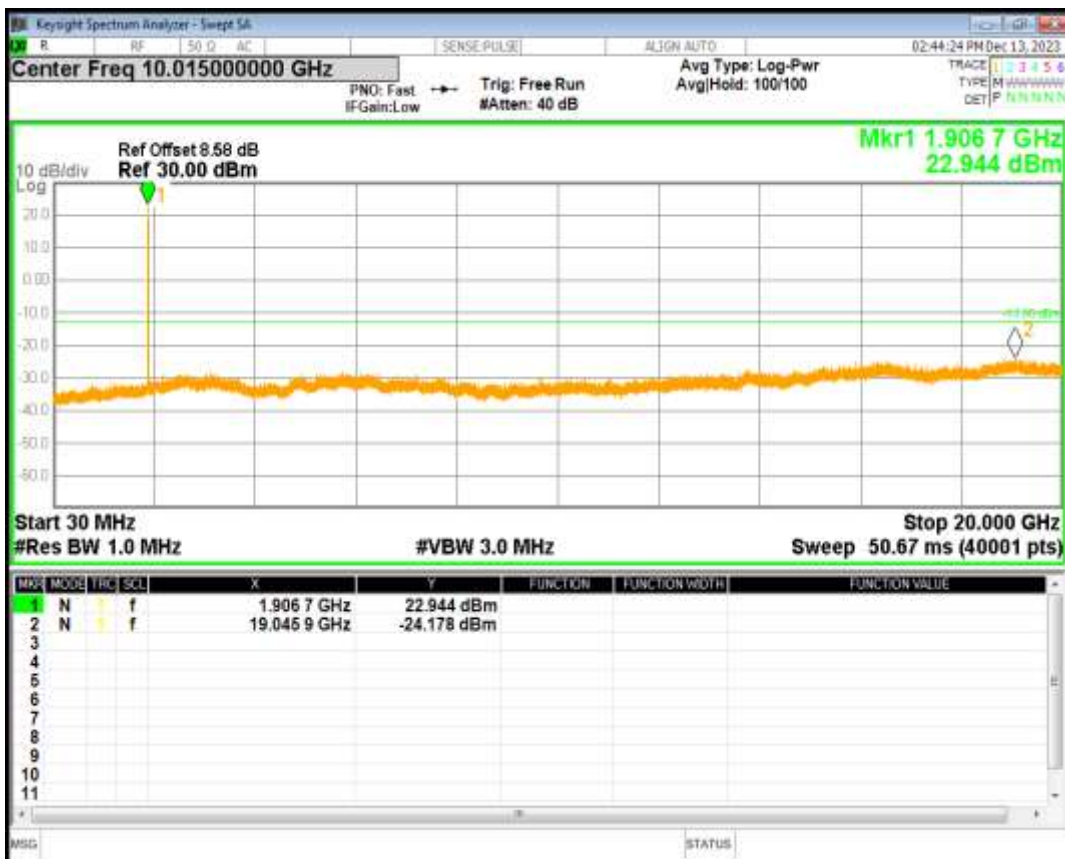

HSDPA Band5 Subtest1 Channel=4233

HSUPA Band5 Subtest1 Channel=4132

HSUPA Band5 Subtest1 Channel=4233

WCDMA Band5 Channel=4132

WCDMA Band5 Channel=4233

06 Out-of-band emissions

Band	Channel	Frequency (MHz)	Spur Freq (MHz)	Spur Level (dBm)	Limit (dBm)	Verdict
HSDPA Band2 Subtest1	9262	1852.4	18994.01	-23.77	-13	PASS
HSDPA Band2 Subtest1	9400	1880	19105.84	-23.74	-13	PASS
HSDPA Band2 Subtest1	9538	1907.6	19045.93	-24.17	-13	PASS
HSUPA Band2 Subtest1	9262	1852.4	19029.96	-24.12	-13	PASS
HSUPA Band2 Subtest1	9400	1880	18919.62	-24.16	-13	PASS
HSUPA Band2 Subtest1	9538	1907.6	19002.00	-23.73	-13	PASS
WCDMA Band2	9262	1852.4	18887.17	-24.04	-13	PASS
WCDMA Band2	9400	1880	19046.93	-23.77	-13	PASS
WCDMA Band2	9538	1907.6	19101.35	-24.09	-13	PASS
HSDPA Band5 Subtest1	4132	826.4	5713.15	-28.93	-13	PASS
HSDPA Band5 Subtest1	4182	836.4	6255.52	-28.99	-13	PASS
HSDPA Band5 Subtest1	4233	846.6	5734.34	-28.77	-13	PASS
HSUPA Band5 Subtest1	4132	826.4	2683.52	-29.01	-13	PASS
HSUPA Band5 Subtest1	4182	836.4	6246.30	-29.47	-13	PASS
HSUPA Band5 Subtest1	4233	846.6	2687.50	-29.22	-13	PASS
WCDMA Band5	4132	826.4	2665.82	-28.76	-13	PASS
WCDMA Band5	4182	836.4	2677.28	-28.50	-13	PASS
WCDMA Band5	4233	846.6	5703.93	-29.05	-13	PASS

HSDPA Band2 Subtest1 Channel=9262

HSDPA Band2 Subtest1 Channel=9400

HSDPA Band2 Subtest1 Channel=9538

HSUPA Band2 Subtest1 Channel=9262

HSUPA Band2 Subtest1 Channel=9400

HSUPA Band2 Subtest1 Channel=9538

WCDMA Band2 Channel=9262