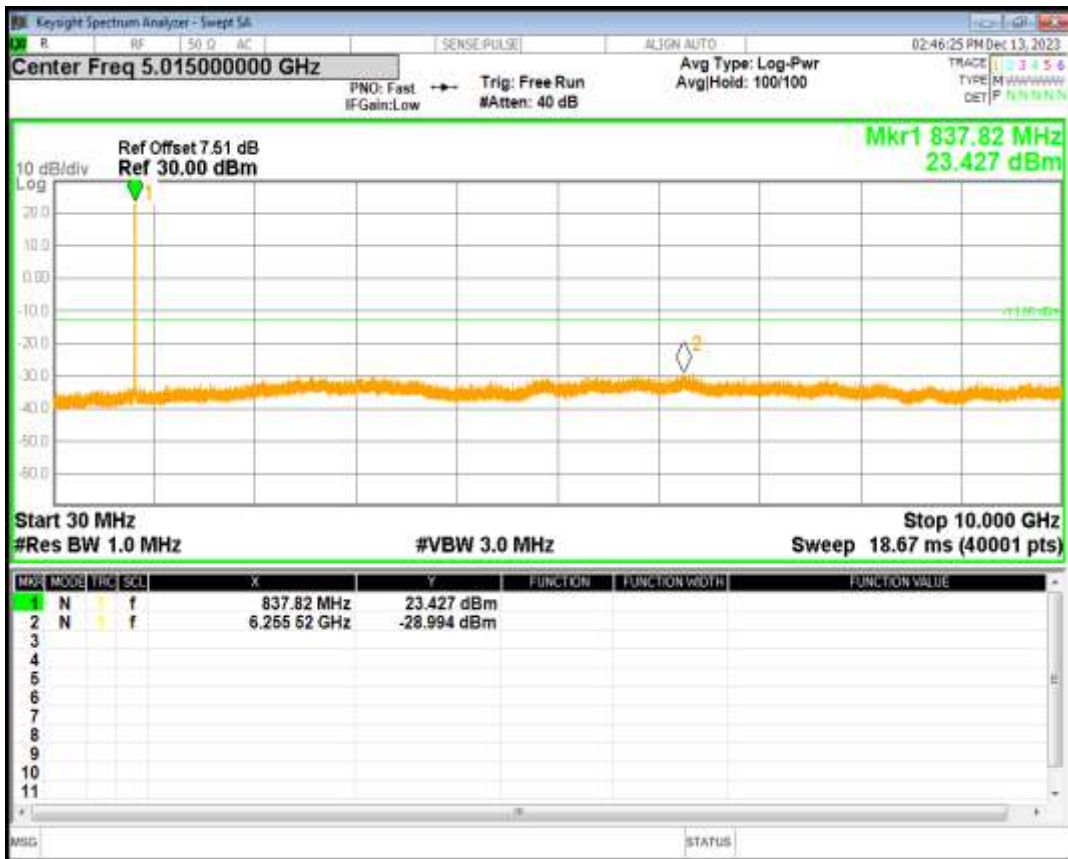

WCDMA Band2 Channel=9400

WCDMA Band2 Channel=9538

HSDPA Band5 Subtest1 Channel=4132

HSDPA Band5 Subtest1 Channel=4182

HSDPA Band5 Subtest1 Channel=4233

HSUPA Band5 Subtest1 Channel=4132

HSUPA Band5 Subtest1 Channel=4182