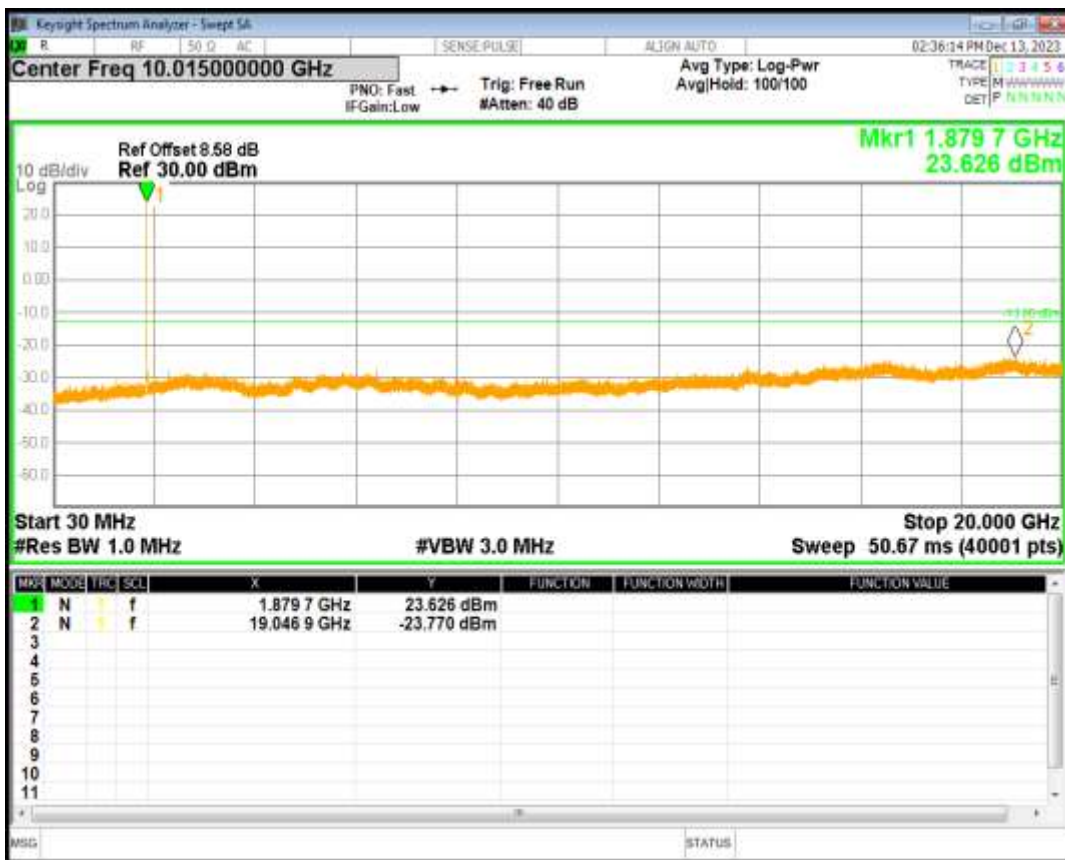

WCDMA Band2 Channel=9538