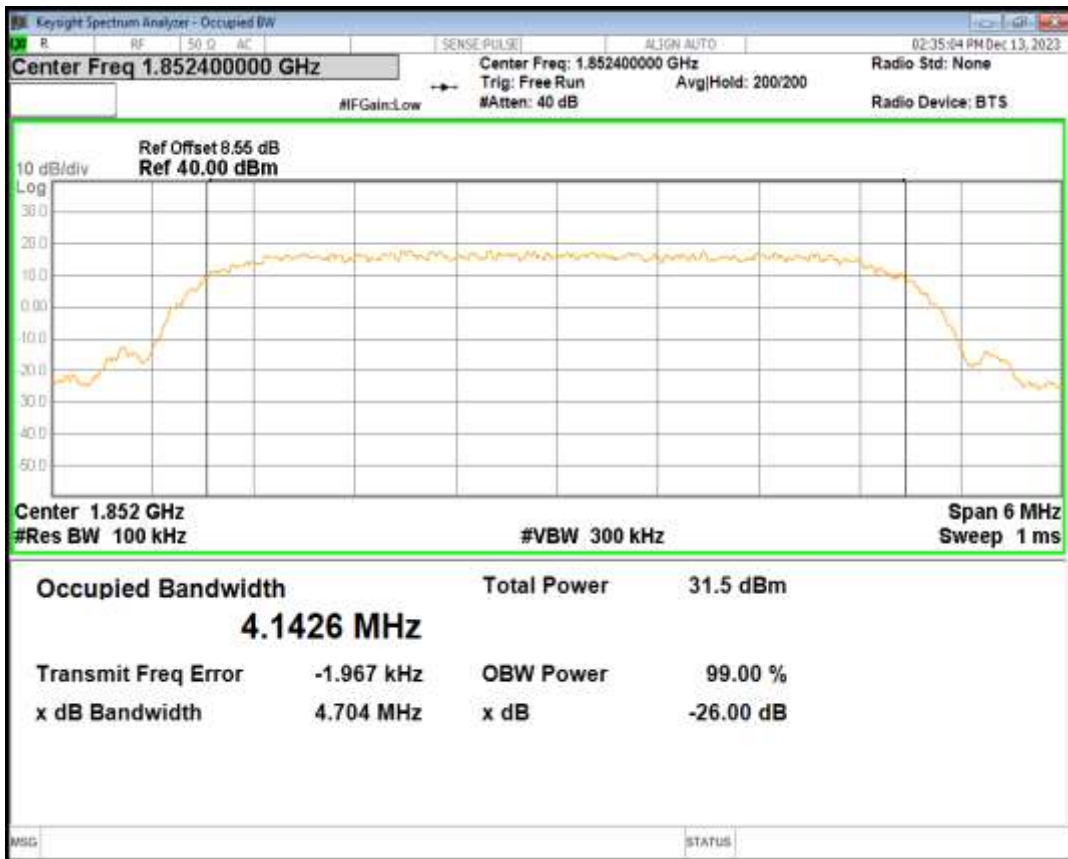

HSDPA Band2 Subtest1 Channel=9262

HSDPA Band2 Subtest1 Channel=9400

HSDPA Band2 Subtest1 Channel=9538

HSUPA Band2 Subtest1 Channel=9262

HSUPA Band2 Subtest1 Channel=9400

HSUPA Band2 Subtest1 Channel=9538

WCDMA Band2 Channel=9262