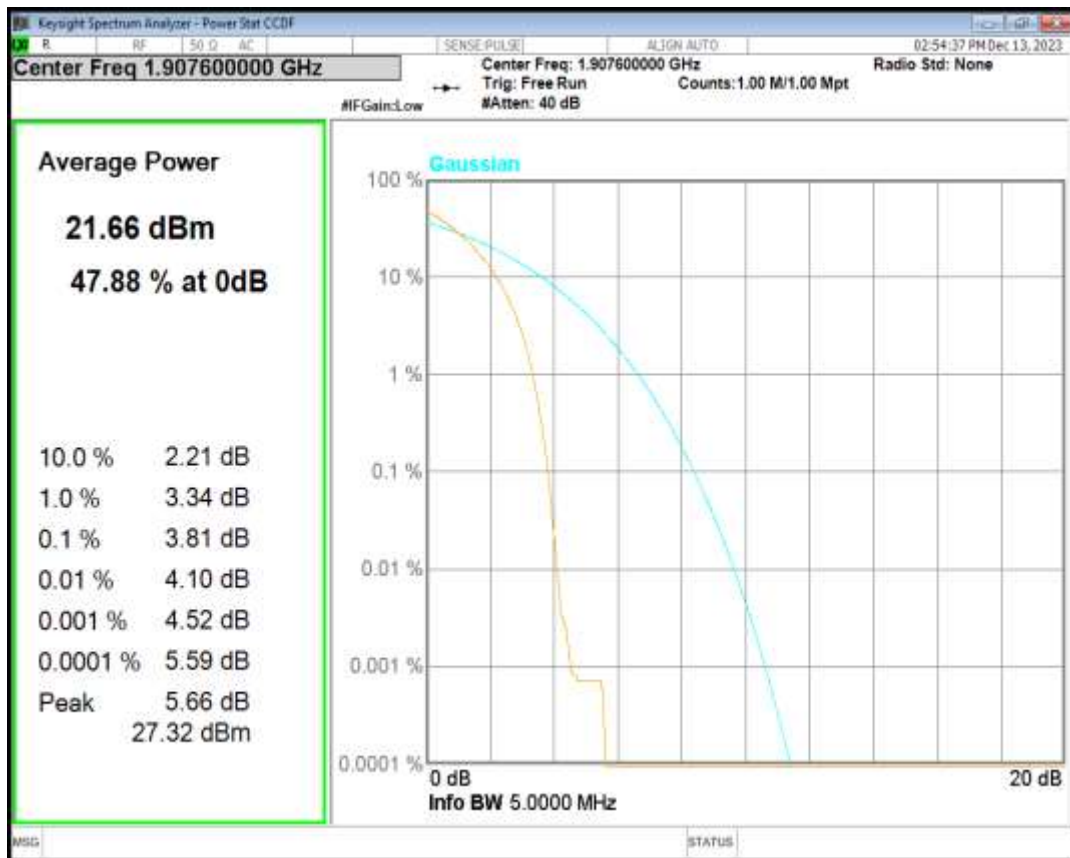

HSDPA Band2 Subtest1 Channel=9262

HSDPA Band2 Subtest1 Channel=9400

HSDPA Band2 Subtest1 Channel=9538

HSUPA Band2 Subtest1 Channel=9262

HSUPA Band2 Subtest1 Channel=9400

HSUPA Band2 Subtest1 Channel=9538

WCDMA Band2 Channel=9262