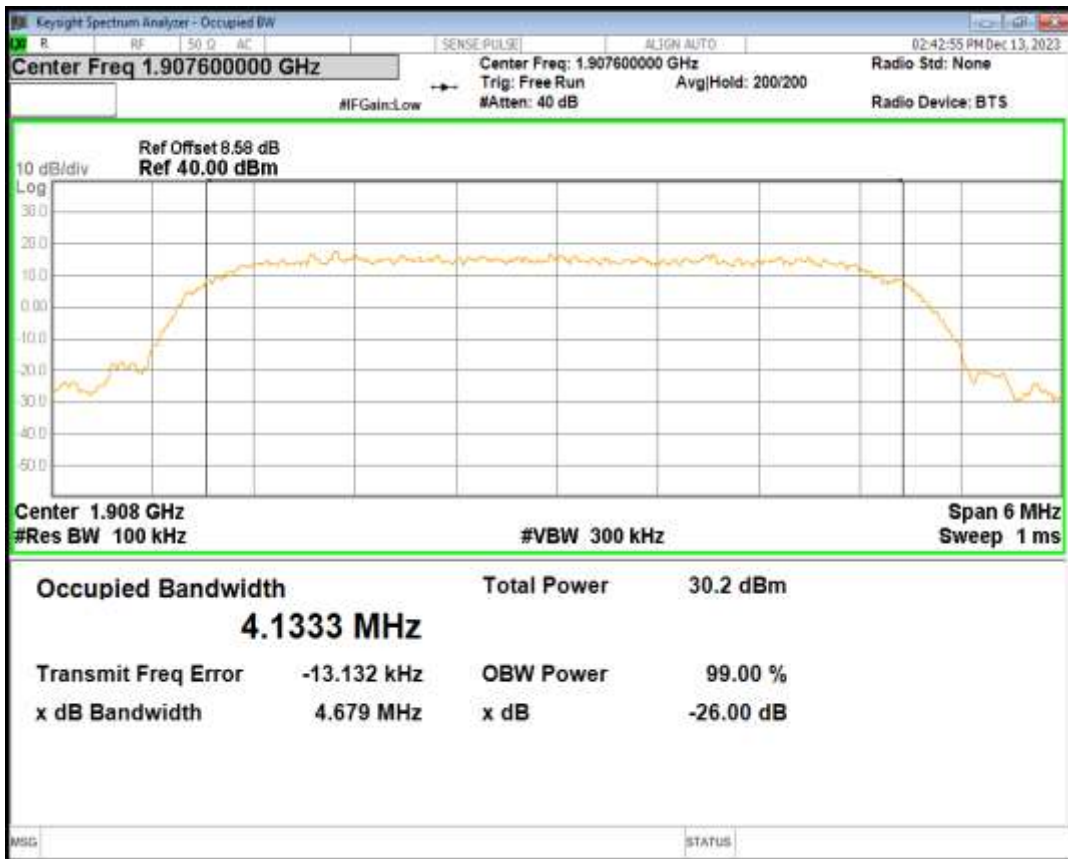

HSUPA Band2 Subtest1 Channel=9262