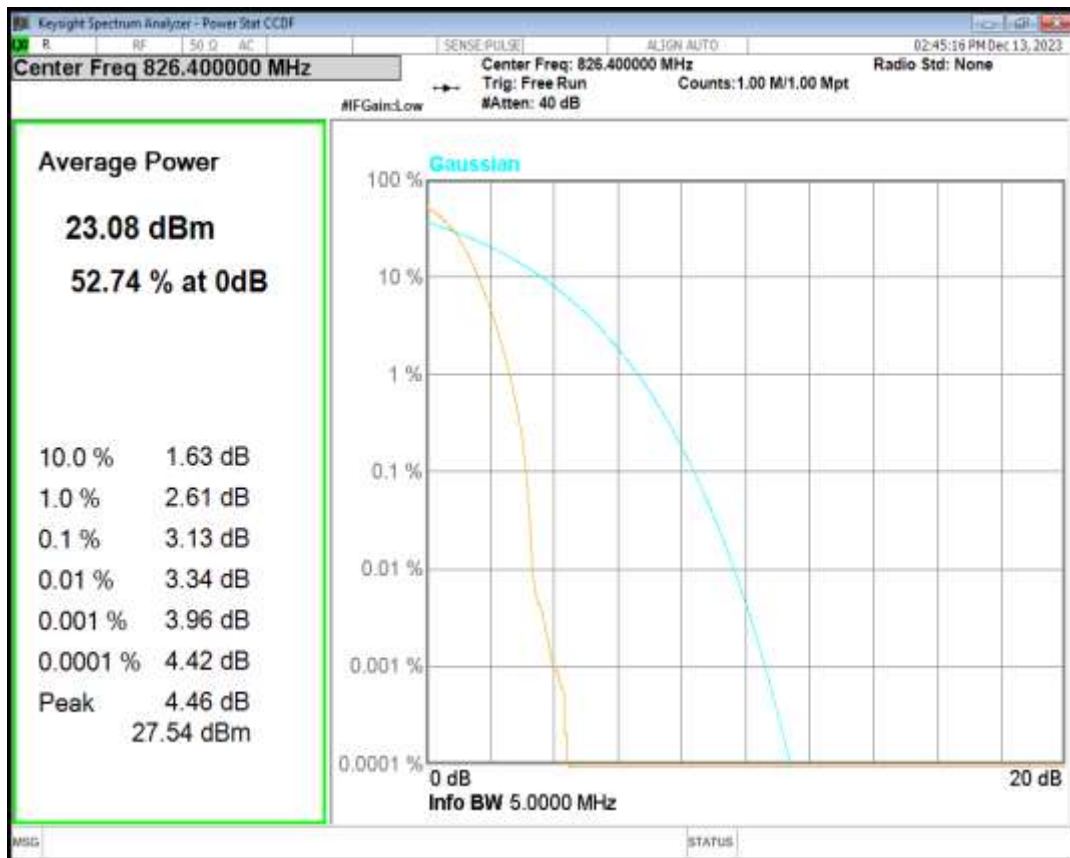

HSDPA Band5 Subtest1 Channel=4132