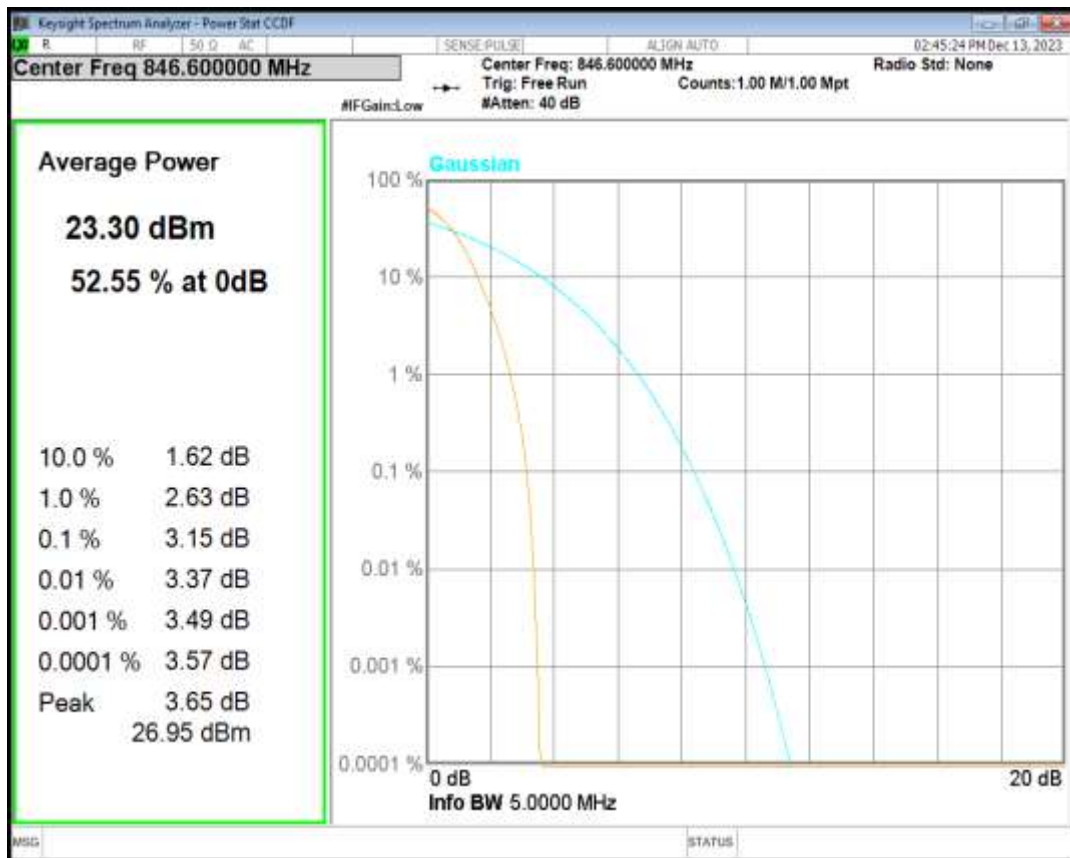

WCDMA Band2 Channel=9400

WCDMA Band2 Channel=9538

HSDPA Band5 Subtest1 Channel=4132

HSDPA Band5 Subtest1 Channel=4182

HSDPA Band5 Subtest1 Channel=4233

HSUPA Band5 Subtest1 Channel=4132

HSUPA Band5 Subtest1 Channel=4182