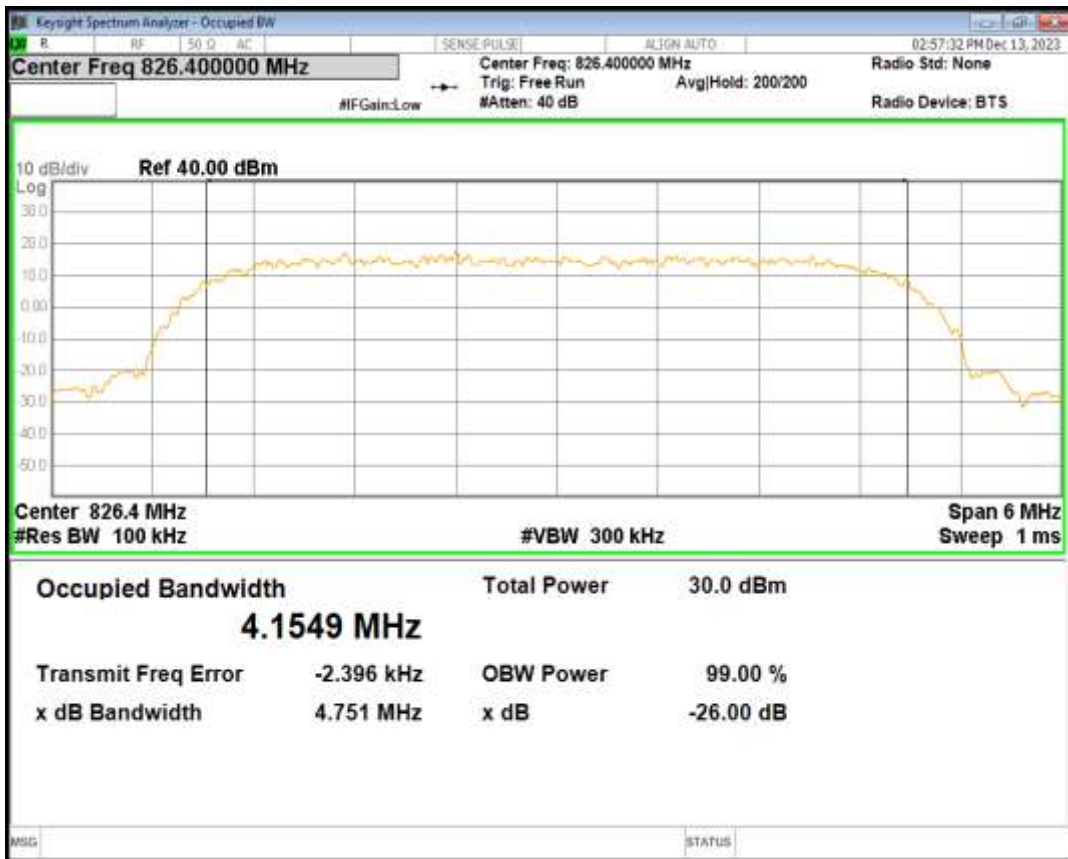

WCDMA Band2 Channel=9400

WCDMA Band2 Channel=9538

HSDPA Band5 Subtest1 Channel=4132

HSDPA Band5 Subtest1 Channel=4182

HSDPA Band5 Subtest1 Channel=4233

HSUPA Band5 Subtest1 Channel=4132

HSUPA Band5 Subtest1 Channel=4182