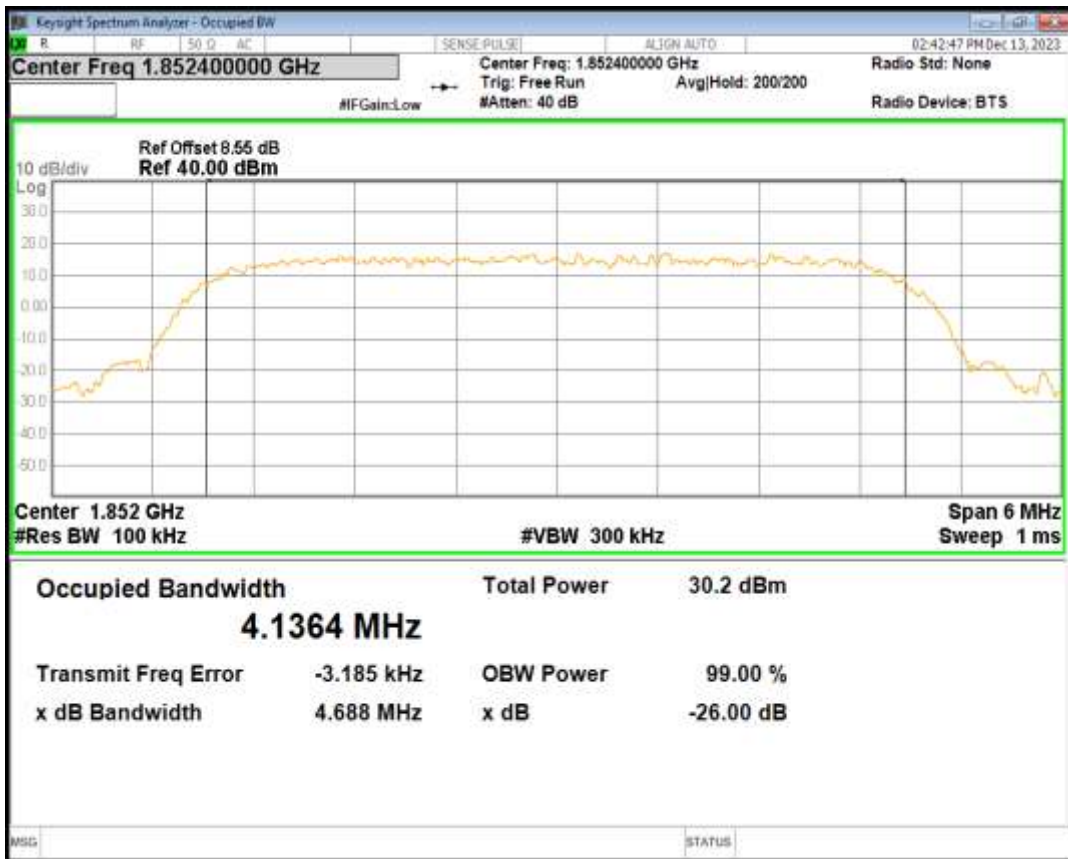

HSDPA Band2 Subtest1 Channel=9400