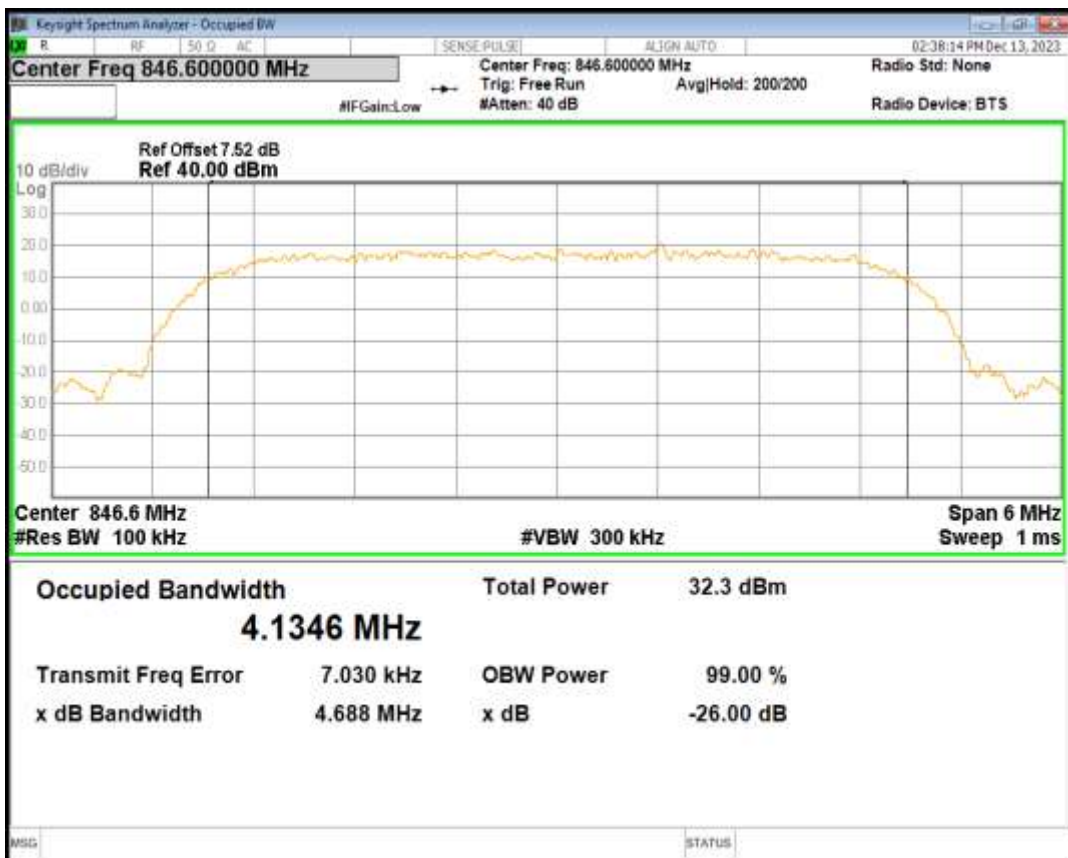

HSUPA Band5 Subtest1 Channel=4233

WCDMA Band5 Channel=4132

WCDMA Band5 Channel=4182

WCDMA Band5 Channel=4233

05 Band edge

Band	Channel	Frequency (MHz)	Spur Freq (MHz)	Spur Level (dBm)	Limit (dBm)	Verdict
HSDPA Band2 Subtest1	9262	1852.4	1849.84	-23.60	-13	PASS
HSDPA Band2 Subtest1	9538	1907.6	1910.00	-24.04	-13	PASS
HSUPA Band2 Subtest1	9262	1852.4	1850.00	-28.20	-13	PASS
HSUPA Band2 Subtest1	9538	1907.6	1910.00	-24.24	-13	PASS
WCDMA Band2	9262	1852.4	1849.85	-21.60	-13	PASS
WCDMA Band2	9538	1907.6	1910.00	-21.43	-13	PASS
HSDPA Band5 Subtest1	4132	826.4	824.00	-21.48	-13	PASS
HSDPA Band5 Subtest1	4233	846.6	849.00	-21.42	-13	PASS
HSUPA Band5 Subtest1	4132	826.4	824.00	-22.01	-13	PASS
HSUPA Band5 Subtest1	4233	846.6	849.00	-22.71	-13	PASS
WCDMA Band5	4132	826.4	824.00	-20.50	-13	PASS
WCDMA Band5	4233	846.6	849.00	-20.01	-13	PASS