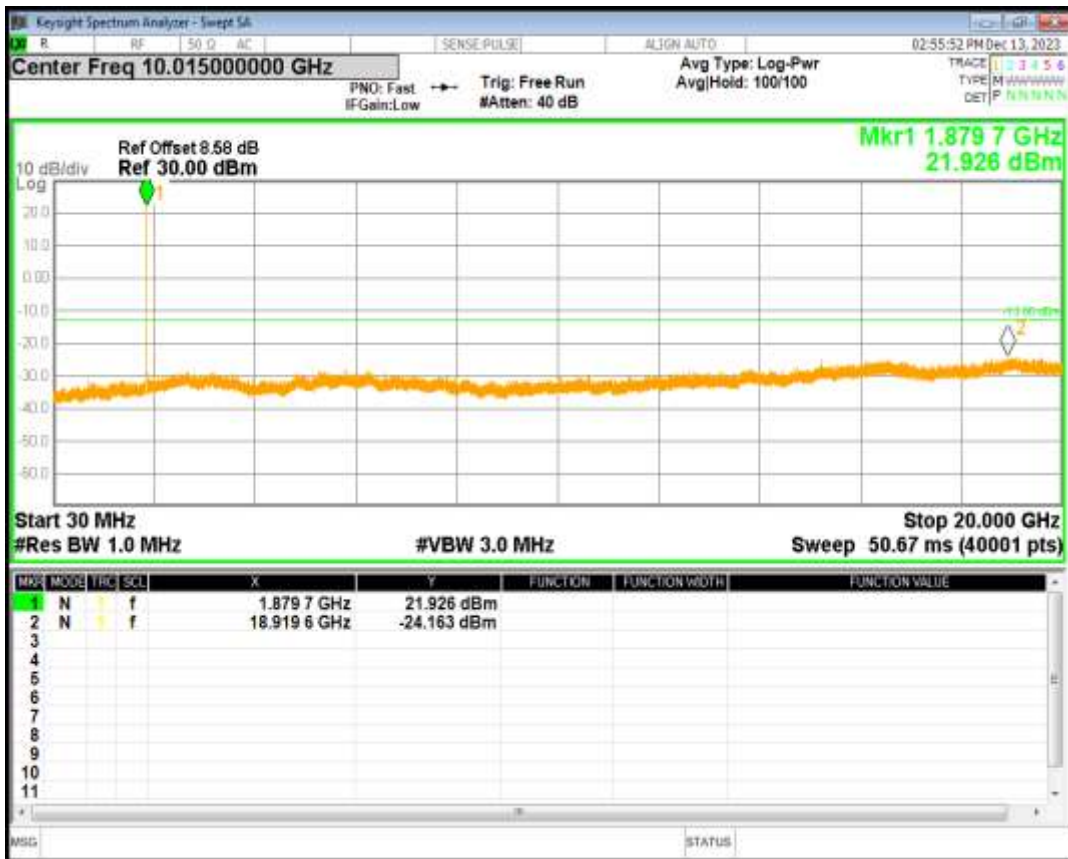

HSDPA Band2 Subtest1 Channel=9262

HSDPA Band2 Subtest1 Channel=9400

HSDPA Band2 Subtest1 Channel=9538

HSUPA Band2 Subtest1 Channel=9262

HSUPA Band2 Subtest1 Channel=9400

HSUPA Band2 Subtest1 Channel=9538

WCDMA Band2 Channel=9262