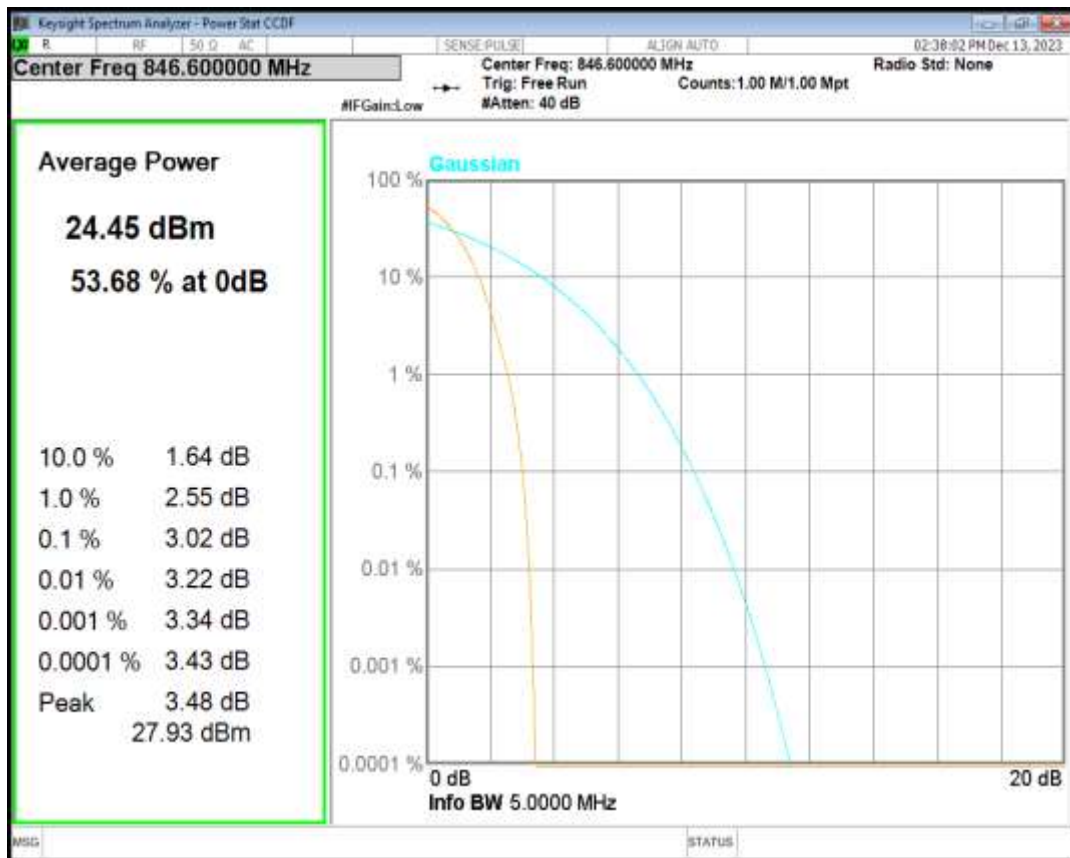

HSUPA Band5 Subtest1 Channel=4233

WCDMA Band5 Channel=4132

WCDMA Band5 Channel=4182

WCDMA Band5 Channel=4233

04 Occupied bandwidth

Band	Channel	Frequency (MHz)	99% OBW (kHz)	-26dB EBW (kHz)	Verdict
HSDPA Band2 Subtest1	9262	1852.4	4136.384	4688.362	PASS
HSDPA Band2 Subtest1	9400	1880	4129.688	4680.779	PASS
HSDPA Band2 Subtest1	9538	1907.6	4133.298	4679.387	PASS
HSUPA Band2 Subtest1	9262	1852.4	4154.751	4699.279	PASS
HSUPA Band2 Subtest1	9400	1880	4133.770	4696.237	PASS
HSUPA Band2 Subtest1	9538	1907.6	4136.933	4687.471	PASS
WCDMA Band2	9262	1852.4	4142.592	4703.853	PASS
WCDMA Band2	9400	1880	4141.261	4707.925	PASS
WCDMA Band2	9538	1907.6	4120.114	4703.689	PASS
HSDPA Band5 Subtest1	4132	826.4	4135.263	4732.646	PASS
HSDPA Band5 Subtest1	4182	836.4	4122.828	4690.745	PASS
HSDPA Band5 Subtest1	4233	846.6	4136.829	4710.850	PASS
HSUPA Band5 Subtest1	4132	826.4	4154.901	4751.108	PASS
HSUPA Band5 Subtest1	4182	836.4	4137.624	4674.757	PASS
HSUPA Band5 Subtest1	4233	846.6	4110.404	4687.500	PASS
WCDMA Band5	4132	826.4	4147.593	4724.167	PASS
WCDMA Band5	4182	836.4	4129.045	4654.067	PASS
WCDMA Band5	4233	846.6	4134.607	4687.846	PASS