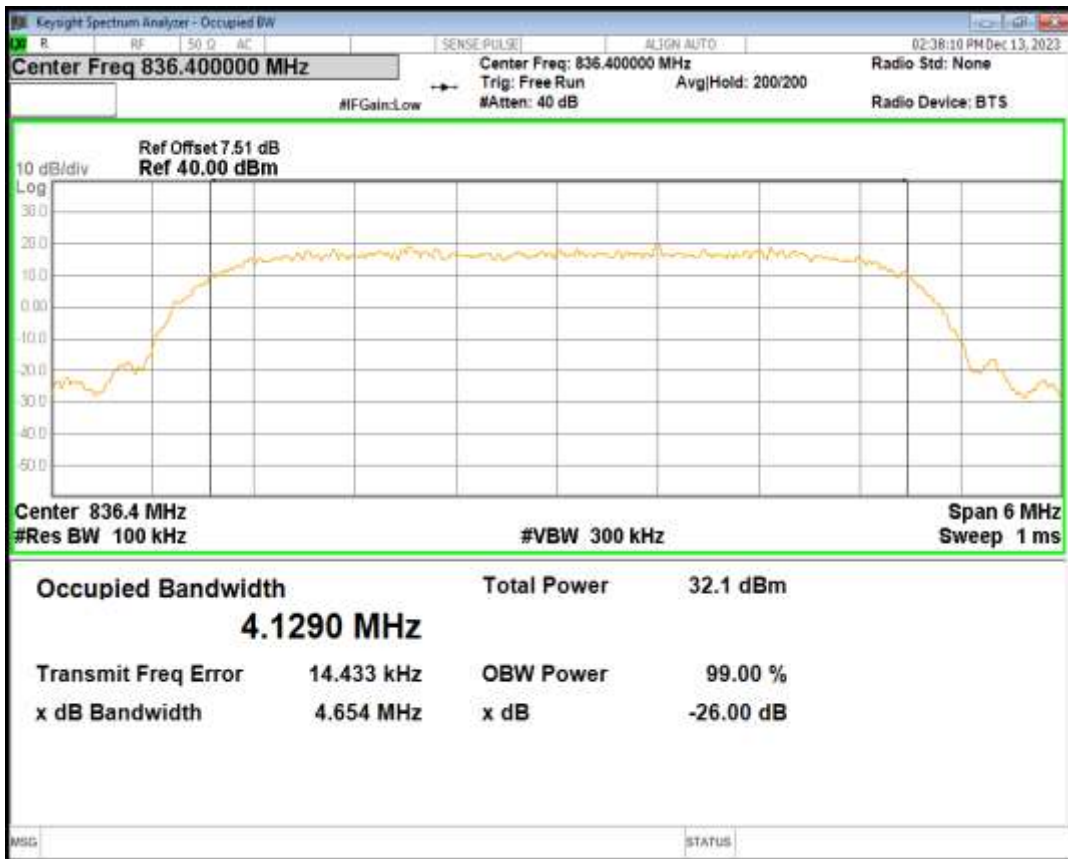

WCDMA Band5 Channel=4233