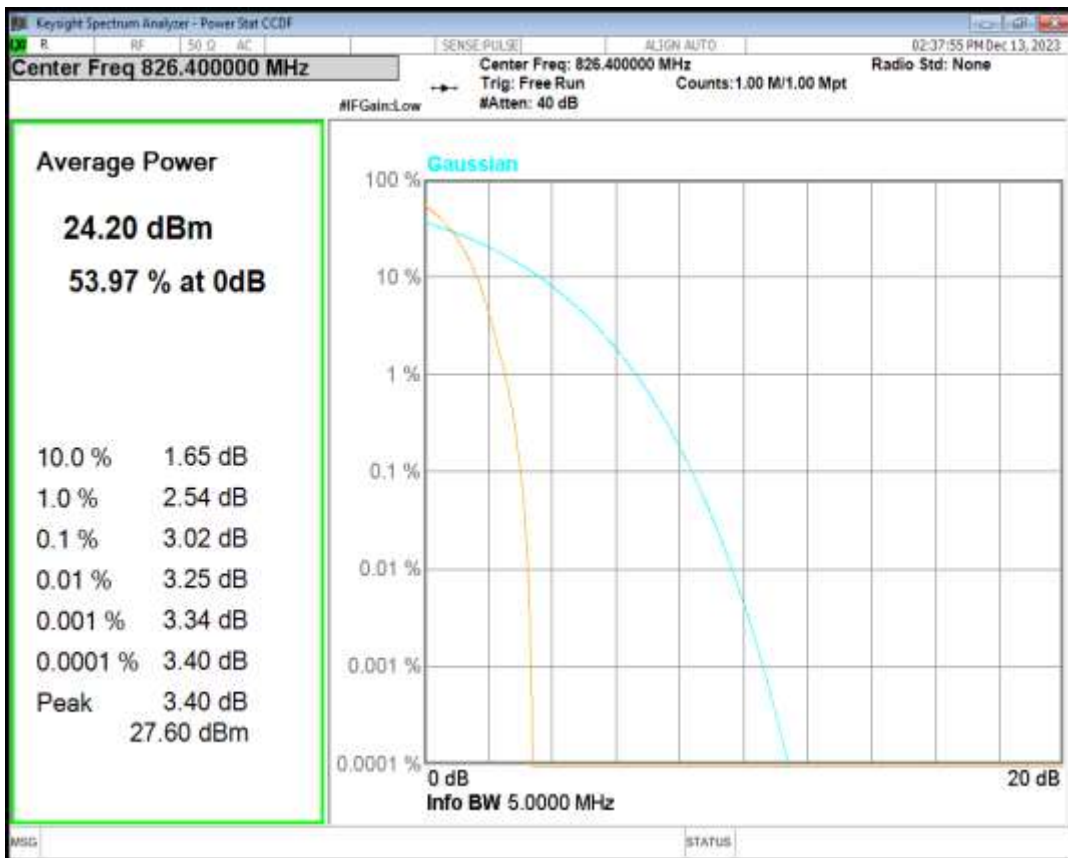

WCDMA Band5 Channel=4132