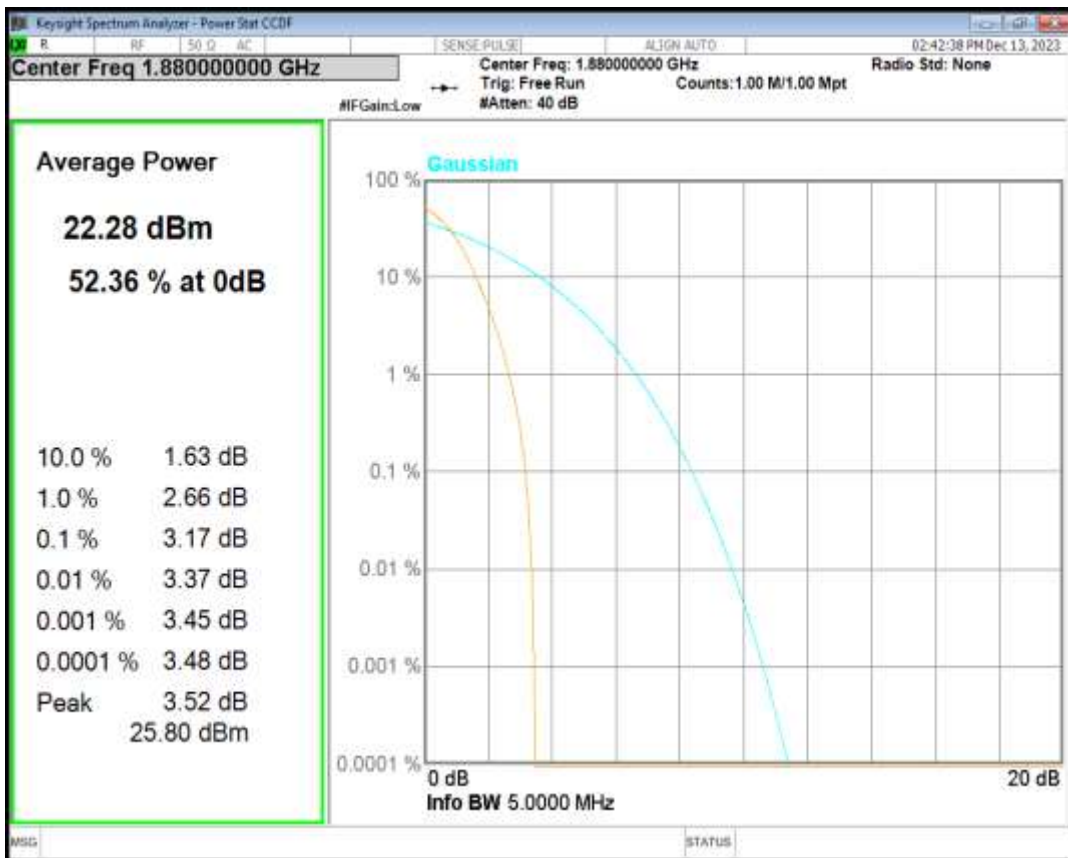

HSDPA Band2 Subtest1 Channel=9400