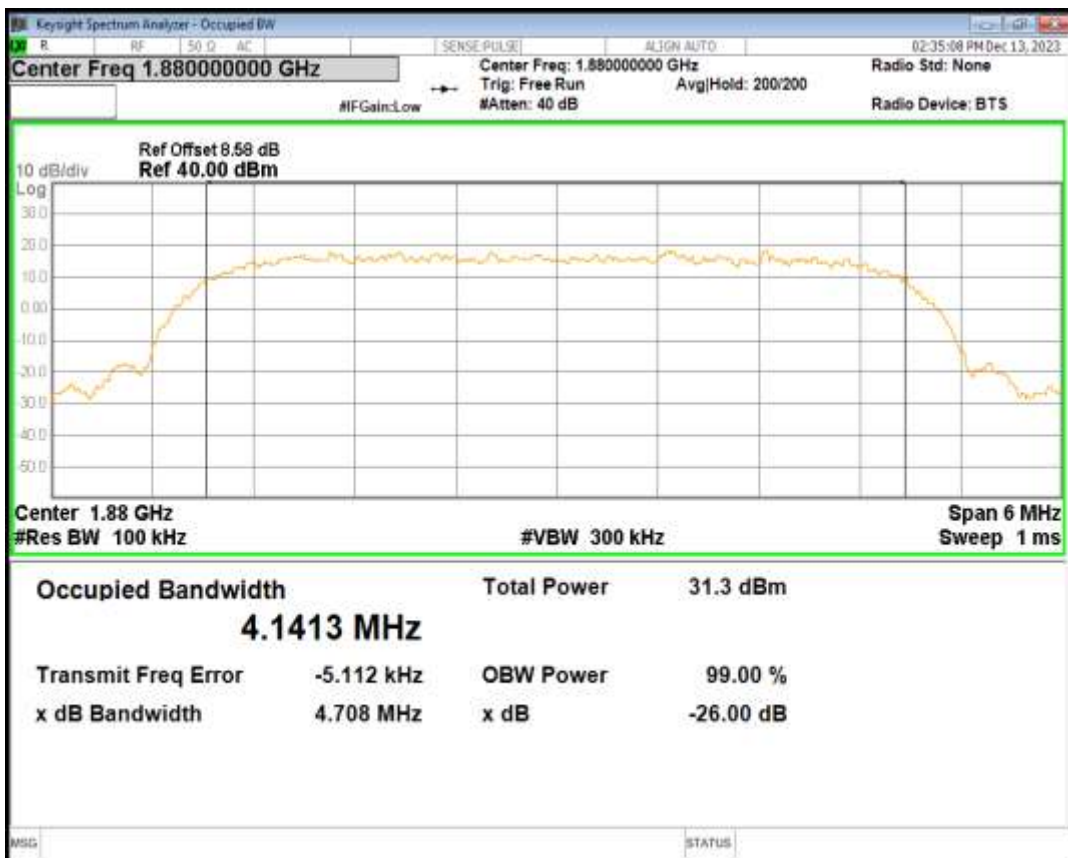

WCDMA Band2 Channel=9538