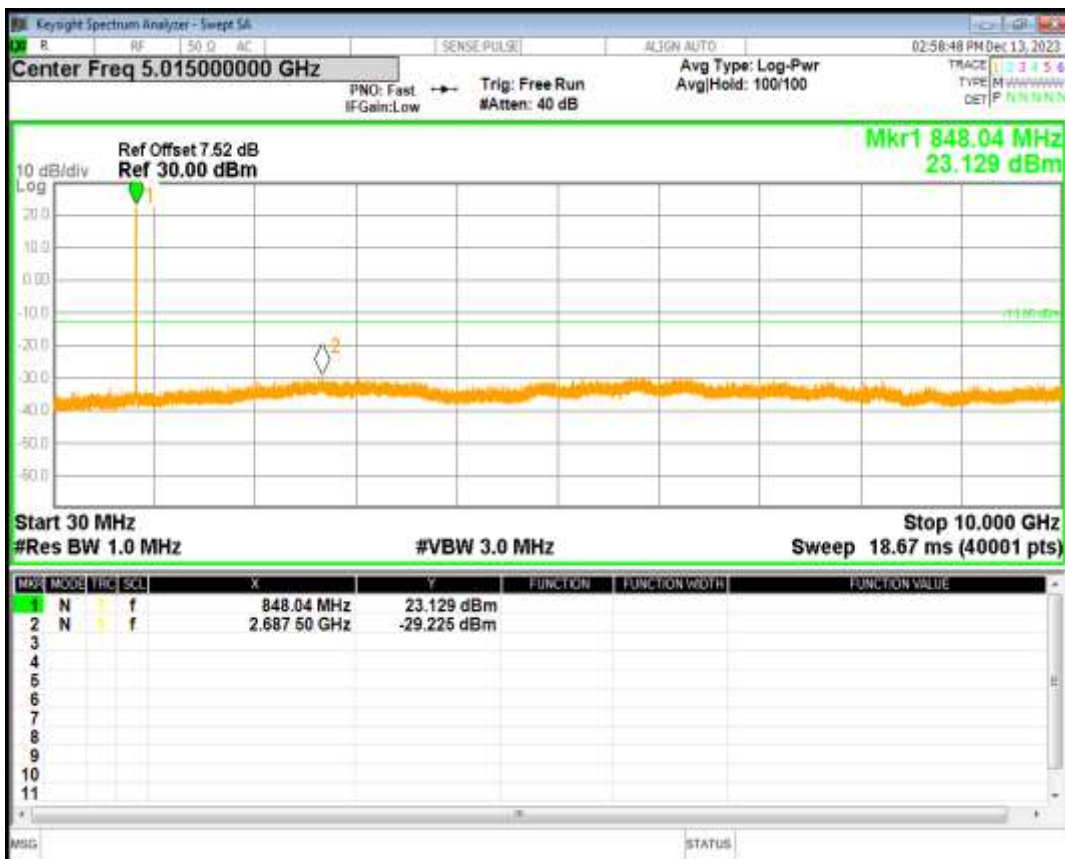

WCDMA Band5 Channel=4132