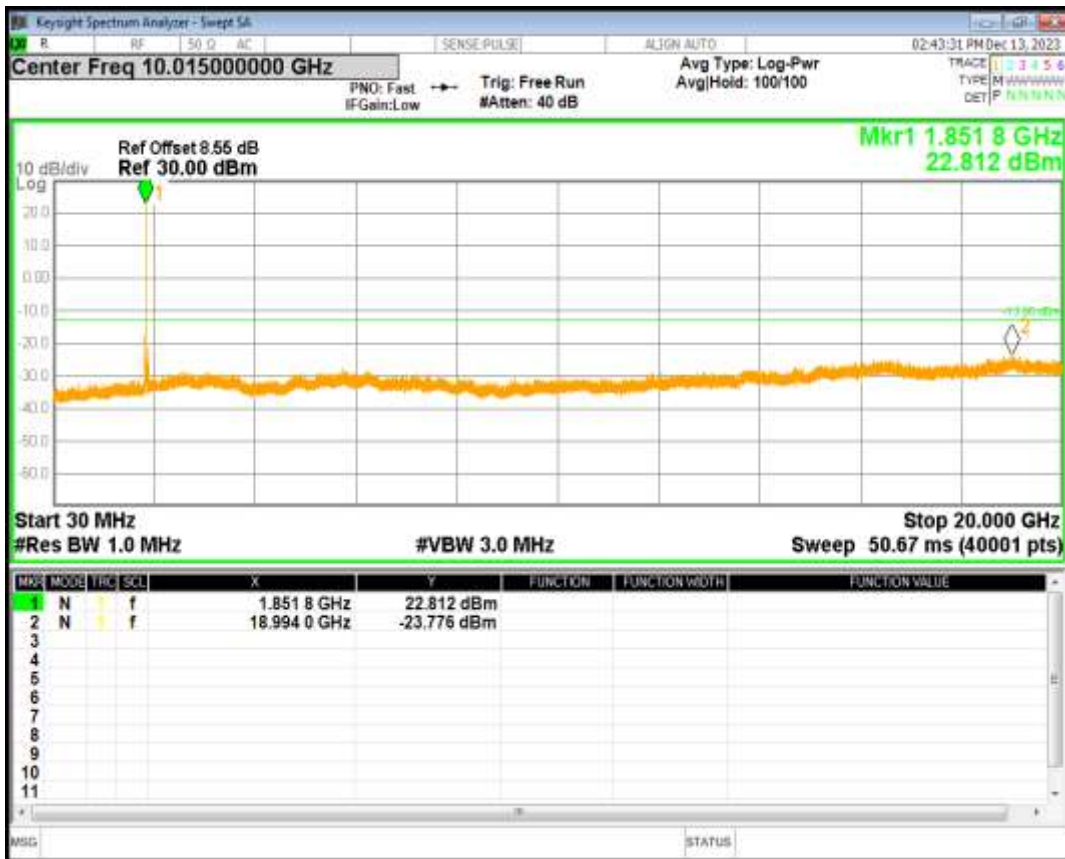

HSDPA Band5 Subtest1 Channel=4233

HSUPA Band5 Subtest1 Channel=4132

HSUPA Band5 Subtest1 Channel=4233

WCDMA Band5 Channel=4132

WCDMA Band5 Channel=4233

06 Out-of-band emissions

Band	Channel	Frequency (MHz)	Spur Freq (MHz)	Spur Level (dBm)	Limit (dBm)	Verdict
HSDPA Band2 Subtest1	9262	1852.4	18994.01	-23.77	-13	PASS
HSDPA Band2 Subtest1	9400	1880	19105.84	-23.74	-13	PASS
HSDPA Band2 Subtest1	9538	1907.6	19045.93	-24.17	-13	PASS
HSUPA Band2 Subtest1	9262	1852.4	19029.96	-24.12	-13	PASS
HSUPA Band2 Subtest1	9400	1880	18919.62	-24.16	-13	PASS
HSUPA Band2 Subtest1	9538	1907.6	19002.00	-23.73	-13	PASS
WCDMA Band2	9262	1852.4	18887.17	-24.04	-13	PASS
WCDMA Band2	9400	1880	19046.93	-23.77	-13	PASS
WCDMA Band2	9538	1907.6	19101.35	-24.09	-13	PASS
HSDPA Band5 Subtest1	4132	826.4	5713.15	-28.93	-13	PASS
HSDPA Band5 Subtest1	4182	836.4	6255.52	-28.99	-13	PASS
HSDPA Band5 Subtest1	4233	846.6	5734.34	-28.77	-13	PASS
HSUPA Band5 Subtest1	4132	826.4	2683.52	-29.01	-13	PASS
HSUPA Band5 Subtest1	4182	836.4	6246.30	-29.47	-13	PASS
HSUPA Band5 Subtest1	4233	846.6	2687.50	-29.22	-13	PASS
WCDMA Band5	4132	826.4	2665.82	-28.76	-13	PASS
WCDMA Band5	4182	836.4	2677.28	-28.50	-13	PASS
WCDMA Band5	4233	846.6	5703.93	-29.05	-13	PASS

HSDPA Band2 Subtest1 Channel=9262

HSDPA Band2 Subtest1 Channel=9400

HSDPA Band2 Subtest1 Channel=9538

HSUPA Band2 Subtest1 Channel=9262

HSUPA Band2 Subtest1 Channel=9400

HSUPA Band2 Subtest1 Channel=9538

WCDMA Band2 Channel=9262