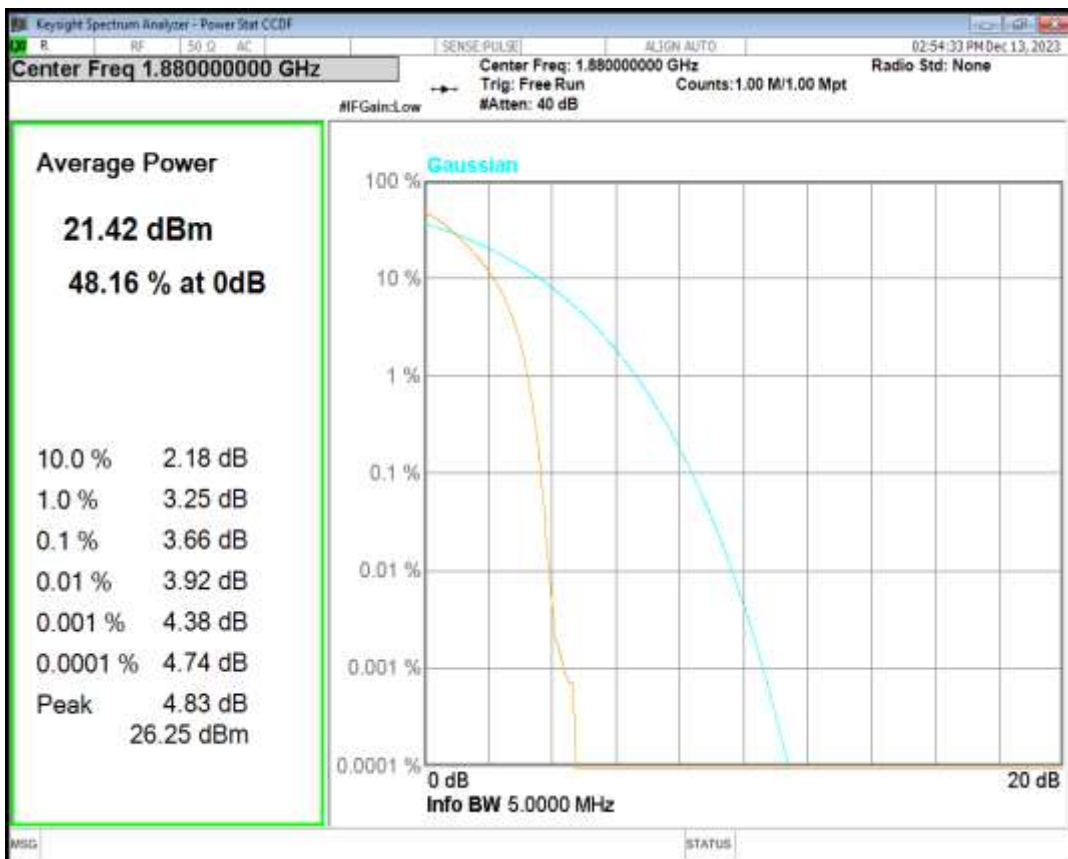

HSDPA Band2 Subtest1 Channel=9262

HSDPA Band2 Subtest1 Channel=9400

HSDPA Band2 Subtest1 Channel=9538

HSUPA Band2 Subtest1 Channel=9262

HSUPA Band2 Subtest1 Channel=9400

HSUPA Band2 Subtest1 Channel=9538

WCDMA Band2 Channel=9262