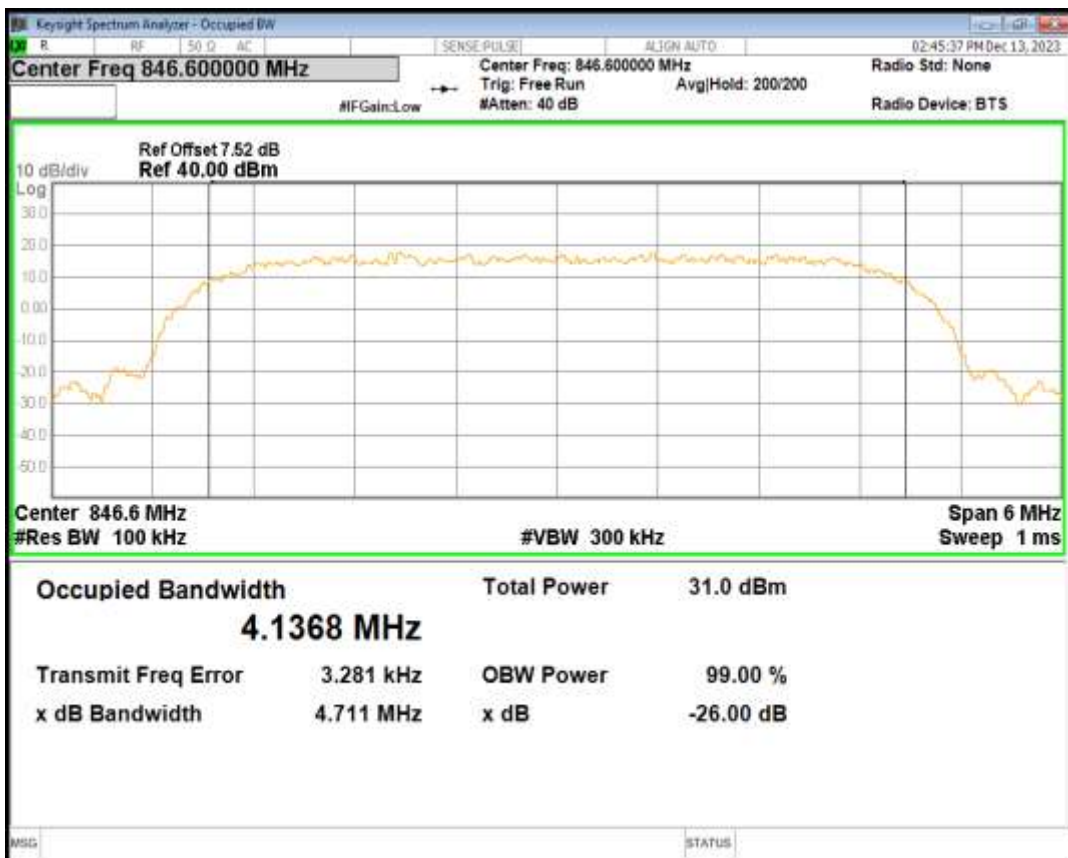

WCDMA Band2 Channel=9400

WCDMA Band2 Channel=9538

HSDPA Band5 Subtest1 Channel=4132

HSDPA Band5 Subtest1 Channel=4182

HSDPA Band5 Subtest1 Channel=4233

HSUPA Band5 Subtest1 Channel=4132

HSUPA Band5 Subtest1 Channel=4182