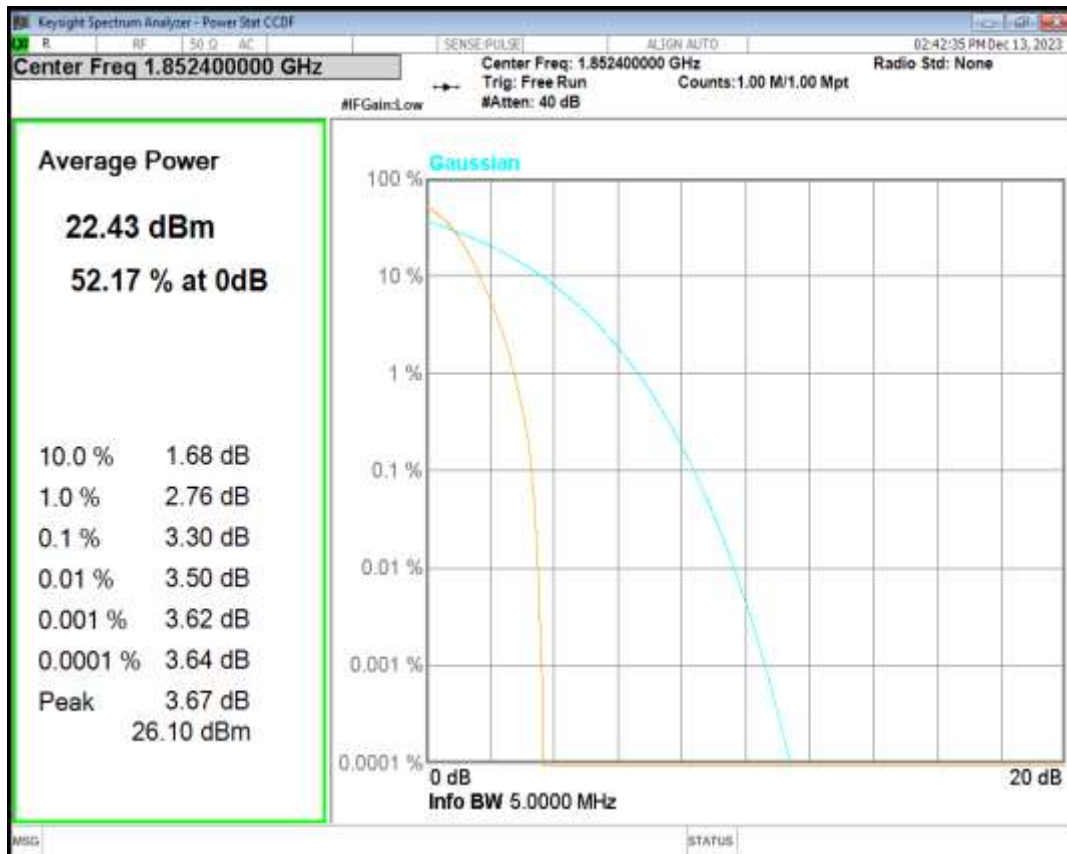

03 Peak-to-Average Ratio

Band	Channel	Frequency (MHz)	Result (dB)	high Limit (dB)	Verdict
HSDPA Band2 Subtest1	9262	1852.4	3.30	13	PASS
HSDPA Band2 Subtest1	9400	1880	3.17	13	PASS
HSDPA Band2 Subtest1	9538	1907.6	3.19	13	PASS
HSUPA Band2 Subtest1	9262	1852.4	3.61	13	PASS
HSUPA Band2 Subtest1	9400	1880	3.66	13	PASS
HSUPA Band2 Subtest1	9538	1907.6	3.81	13	PASS
WCDMA Band2	9262	1852.4	3.30	13	PASS
WCDMA Band2	9400	1880	3.14	13	PASS
WCDMA Band2	9538	1907.6	3.14	13	PASS
HSDPA Band5 Subtest1	4132	826.4	3.13	13	PASS
HSDPA Band5 Subtest1	4182	836.4	3.13	13	PASS
HSDPA Band5 Subtest1	4233	846.6	3.15	13	PASS
HSUPA Band5 Subtest1	4132	826.4	3.60	13	PASS
HSUPA Band5 Subtest1	4182	836.4	3.59	13	PASS
HSUPA Band5 Subtest1	4233	846.6	3.66	13	PASS
WCDMA Band5	4132	826.4	3.02	13	PASS
WCDMA Band5	4182	836.4	3.03	13	PASS
WCDMA Band5	4233	846.6	3.02	13	PASS

HSDPA Band2 Subtest1 Channel=9262