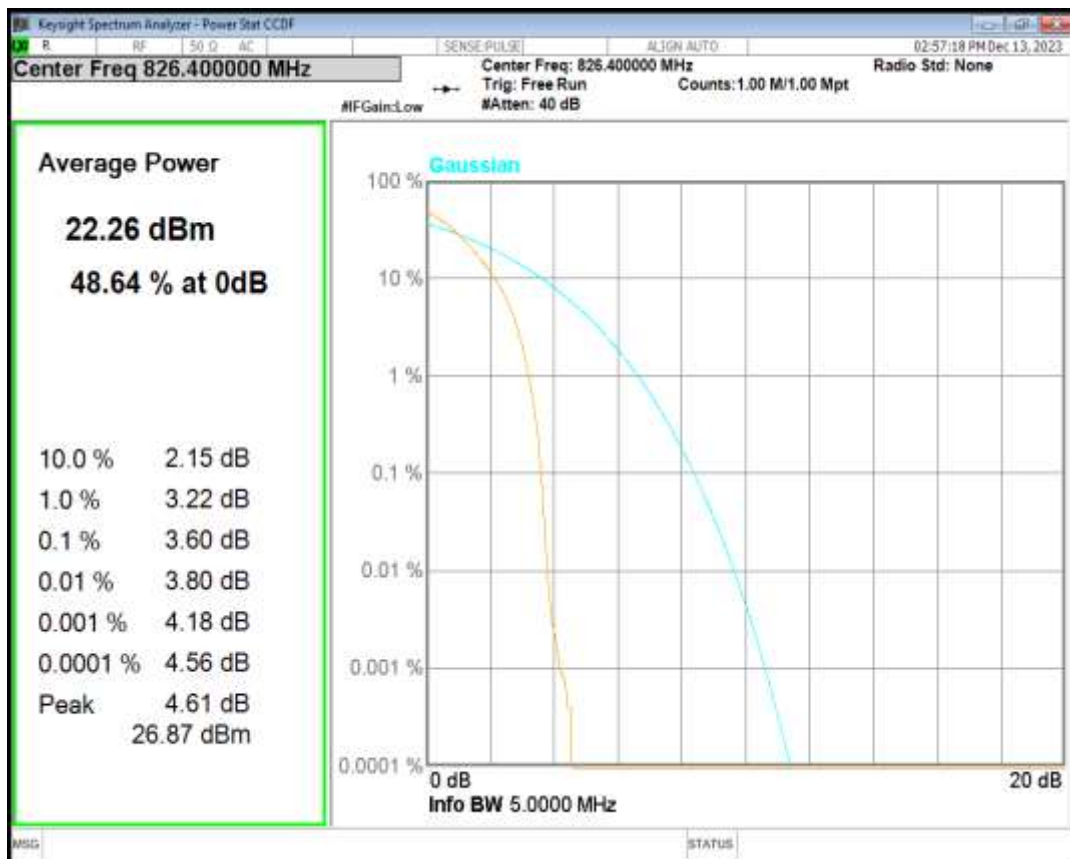

WCDMA Band2 Channel=9400

WCDMA Band2 Channel=9538

HSDPA Band5 Subtest1 Channel=4132

HSDPA Band5 Subtest1 Channel=4182

HSDPA Band5 Subtest1 Channel=4233

HSUPA Band5 Subtest1 Channel=4132

HSUPA Band5 Subtest1 Channel=4182