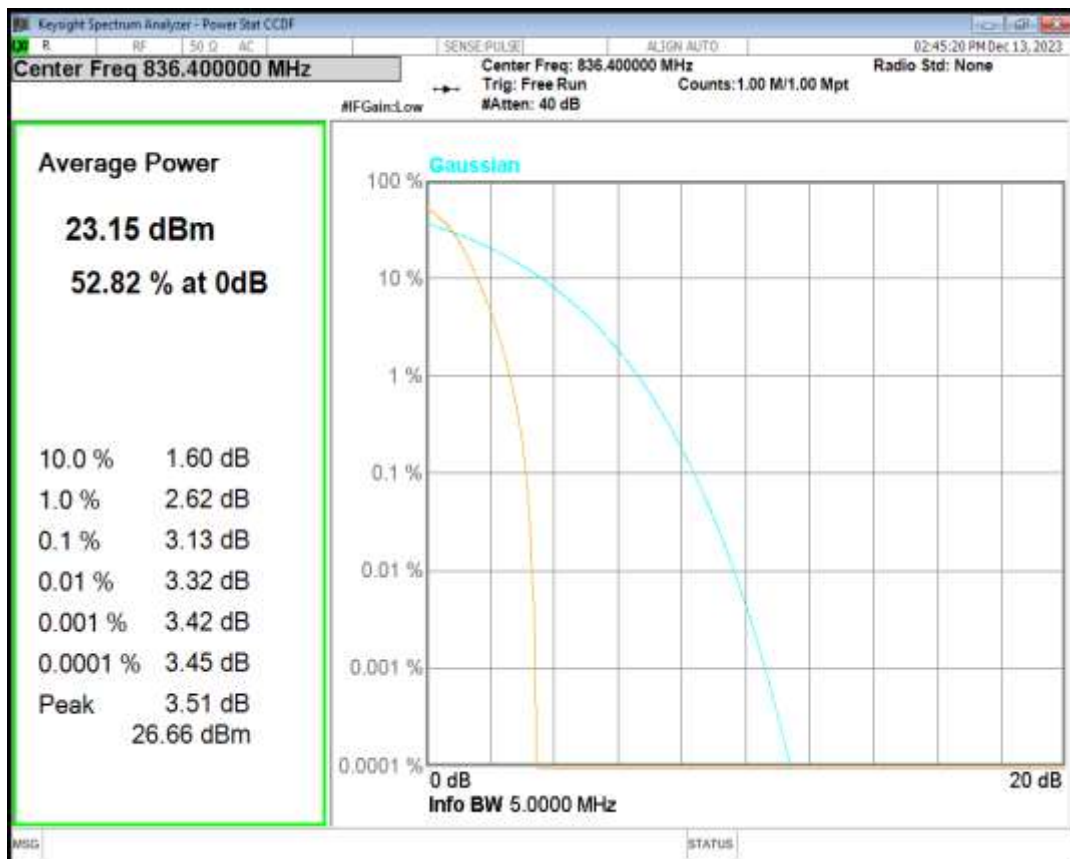

WCDMA Band2 Channel=9400

WCDMA Band2 Channel=9538

HSDPA Band5 Subtest1 Channel=4132

HSDPA Band5 Subtest1 Channel=4182

HSDPA Band5 Subtest1 Channel=4233

HSUPA Band5 Subtest1 Channel=4132

HSUPA Band5 Subtest1 Channel=4182