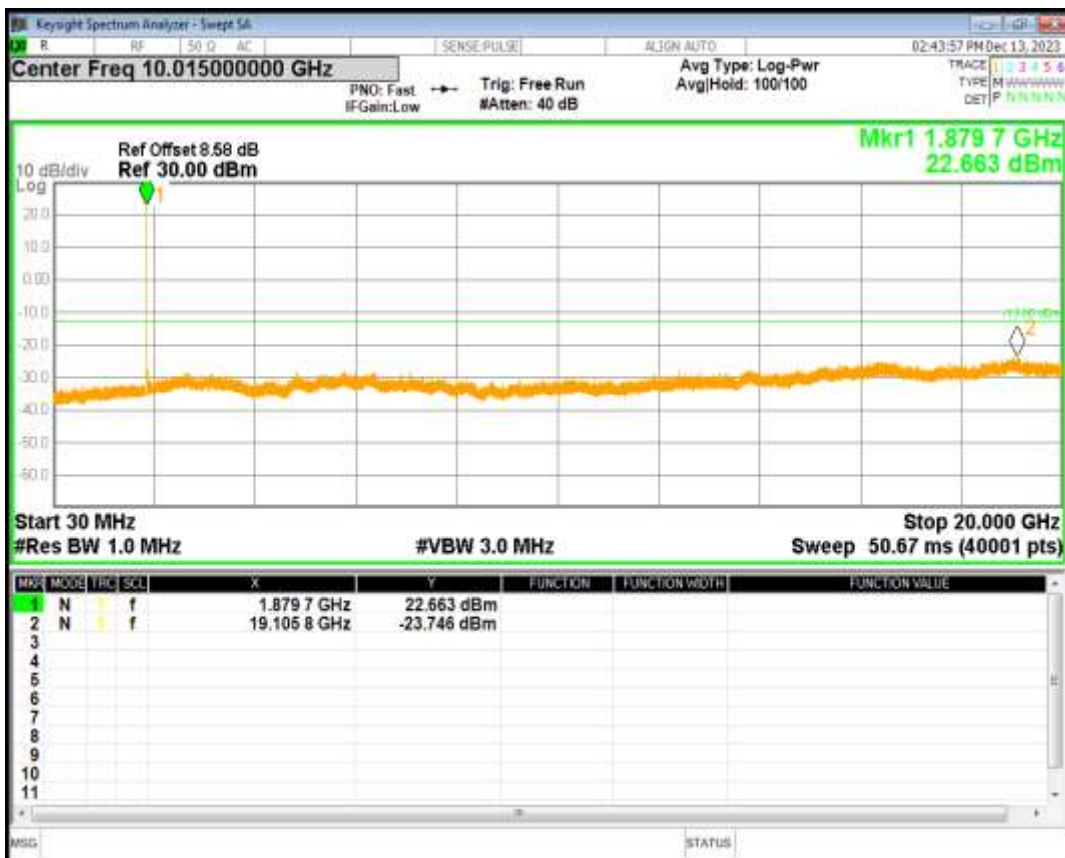

HSDPA Band5 Subtest1 Channel=4233

HSUPA Band5 Subtest1 Channel=4132

HSUPA Band5 Subtest1 Channel=4233

WCDMA Band5 Channel=4132

WCDMA Band5 Channel=4233

06 Out-of-band emissions

Band	Channel	Frequency (MHz)	Spur Freq (MHz)	Spur Level (dBm)	Limit (dBm)	Verdict
HSDPA Band2 Subtest1	9262	1852.4	18994.01	-23.77	-13	PASS
HSDPA Band2 Subtest1	9400	1880	19105.84	-23.74	-13	PASS
HSDPA Band2 Subtest1	9538	1907.6	19045.93	-24.17	-13	PASS
HSUPA Band2 Subtest1	9262	1852.4	19029.96	-24.12	-13	PASS
HSUPA Band2 Subtest1	9400	1880	18919.62	-24.16	-13	PASS
HSUPA Band2 Subtest1	9538	1907.6	19002.00	-23.73	-13	PASS
WCDMA Band2	9262	1852.4	18887.17	-24.04	-13	PASS
WCDMA Band2	9400	1880	19046.93	-23.77	-13	PASS
WCDMA Band2	9538	1907.6	19101.35	-24.09	-13	PASS
HSDPA Band5 Subtest1	4132	826.4	5713.15	-28.93	-13	PASS
HSDPA Band5 Subtest1	4182	836.4	6255.52	-28.99	-13	PASS
HSDPA Band5 Subtest1	4233	846.6	5734.34	-28.77	-13	PASS
HSUPA Band5 Subtest1	4132	826.4	2683.52	-29.01	-13	PASS
HSUPA Band5 Subtest1	4182	836.4	6246.30	-29.47	-13	PASS
HSUPA Band5 Subtest1	4233	846.6	2687.50	-29.22	-13	PASS
WCDMA Band5	4132	826.4	2665.82	-28.76	-13	PASS
WCDMA Band5	4182	836.4	2677.28	-28.50	-13	PASS
WCDMA Band5	4233	846.6	5703.93	-29.05	-13	PASS

HSDPA Band2 Subtest1 Channel=9262

HSDPA Band2 Subtest1 Channel=9400

HSDPA Band2 Subtest1 Channel=9538

HSUPA Band2 Subtest1 Channel=9262

HSUPA Band2 Subtest1 Channel=9400

HSUPA Band2 Subtest1 Channel=9538

WCDMA Band2 Channel=9262