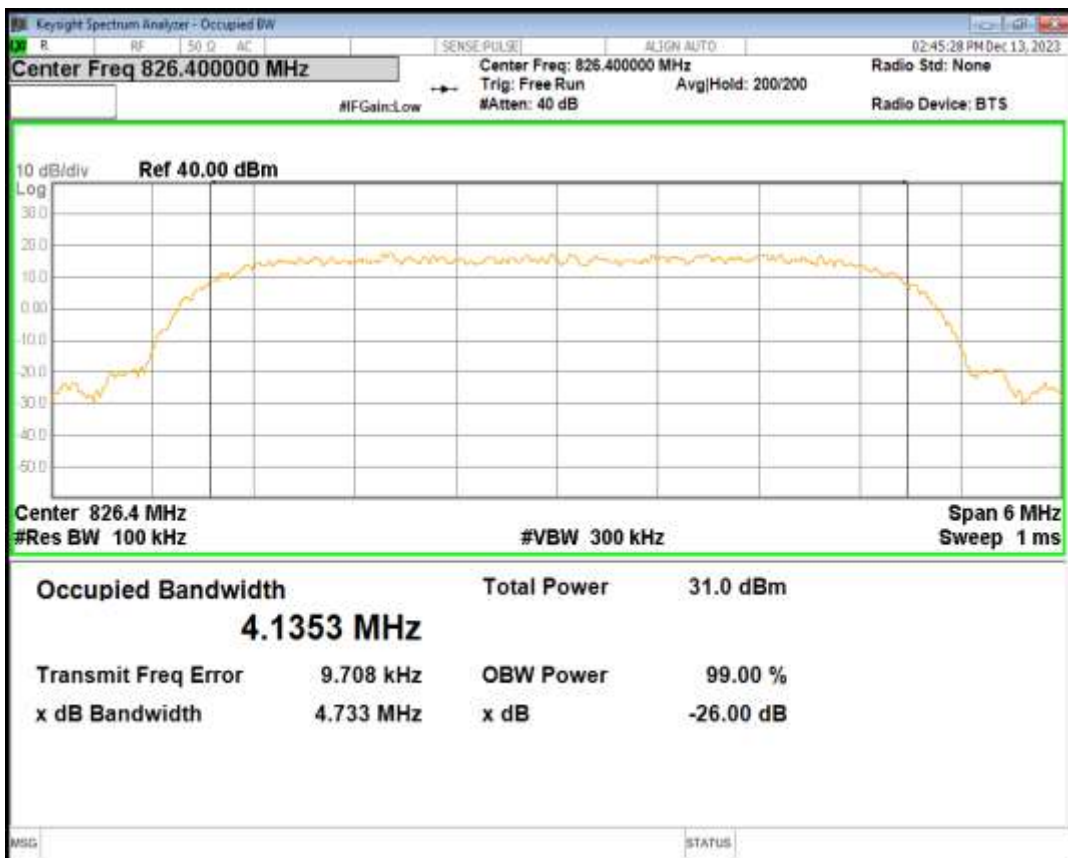

HSDPA Band5 Subtest1 Channel=4182