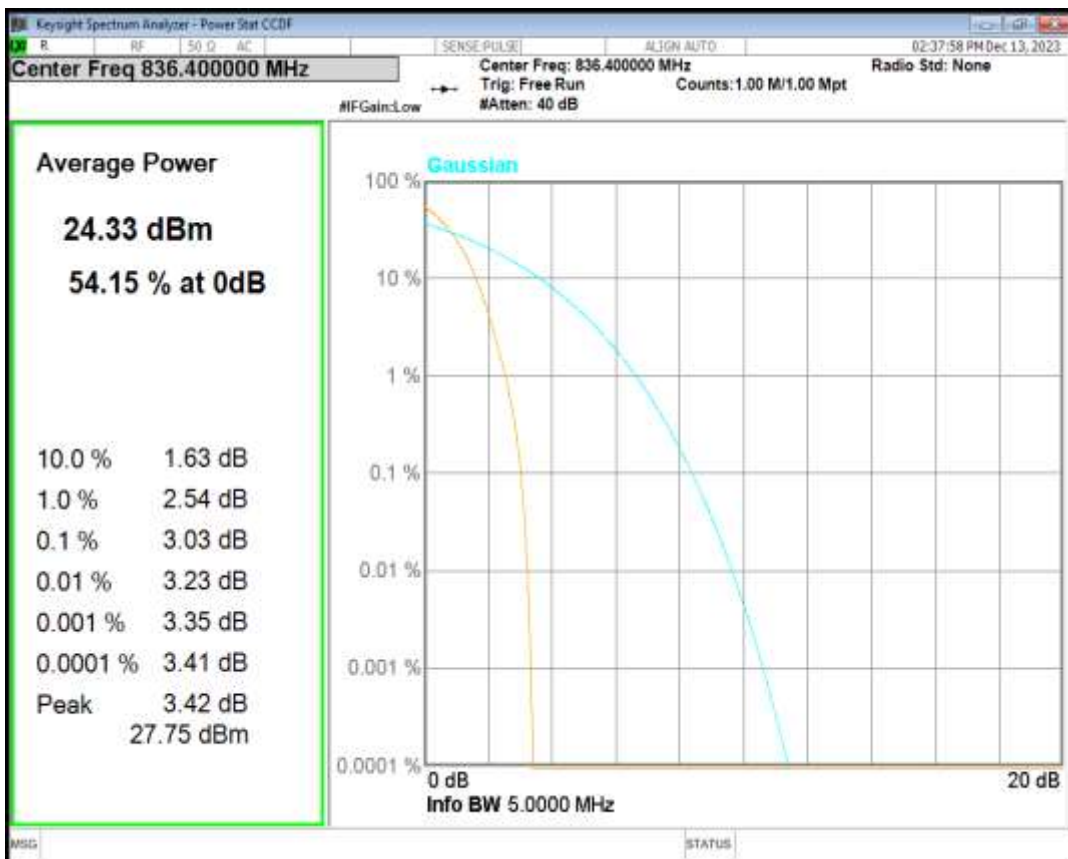

WCDMA Band5 Channel=4182