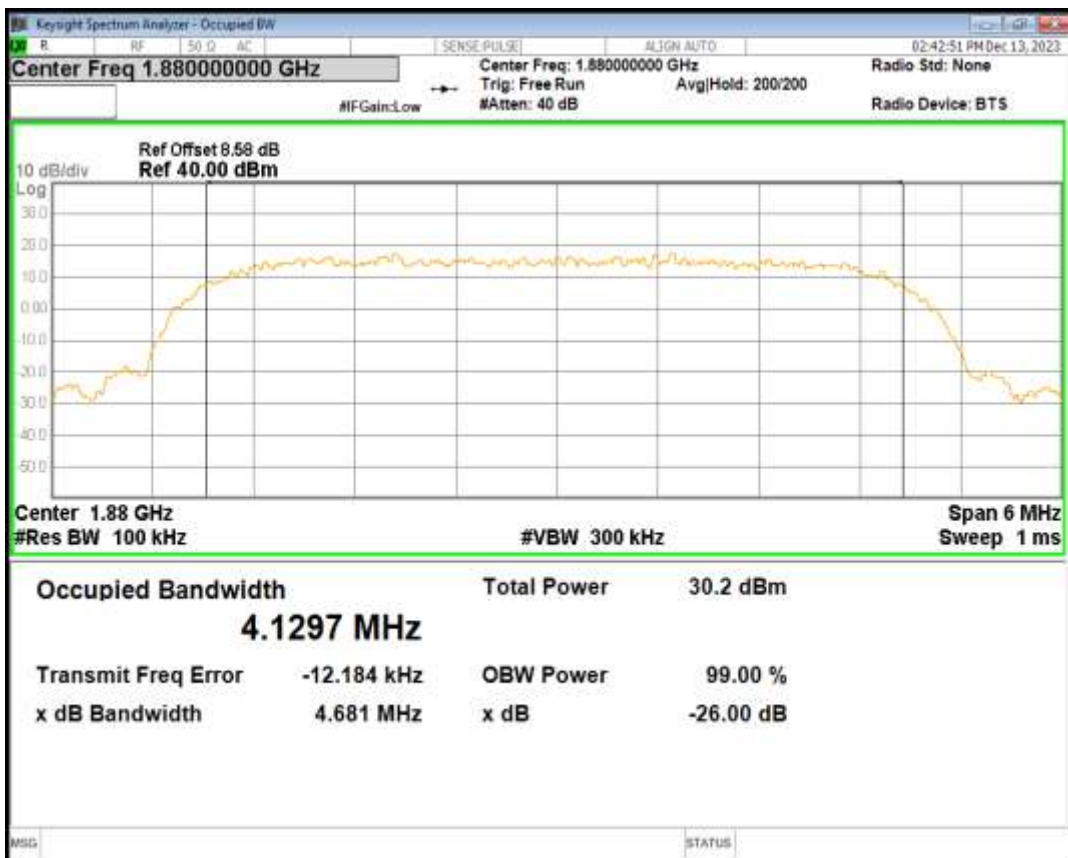

HSDPA Band2 Subtest1 Channel=9538