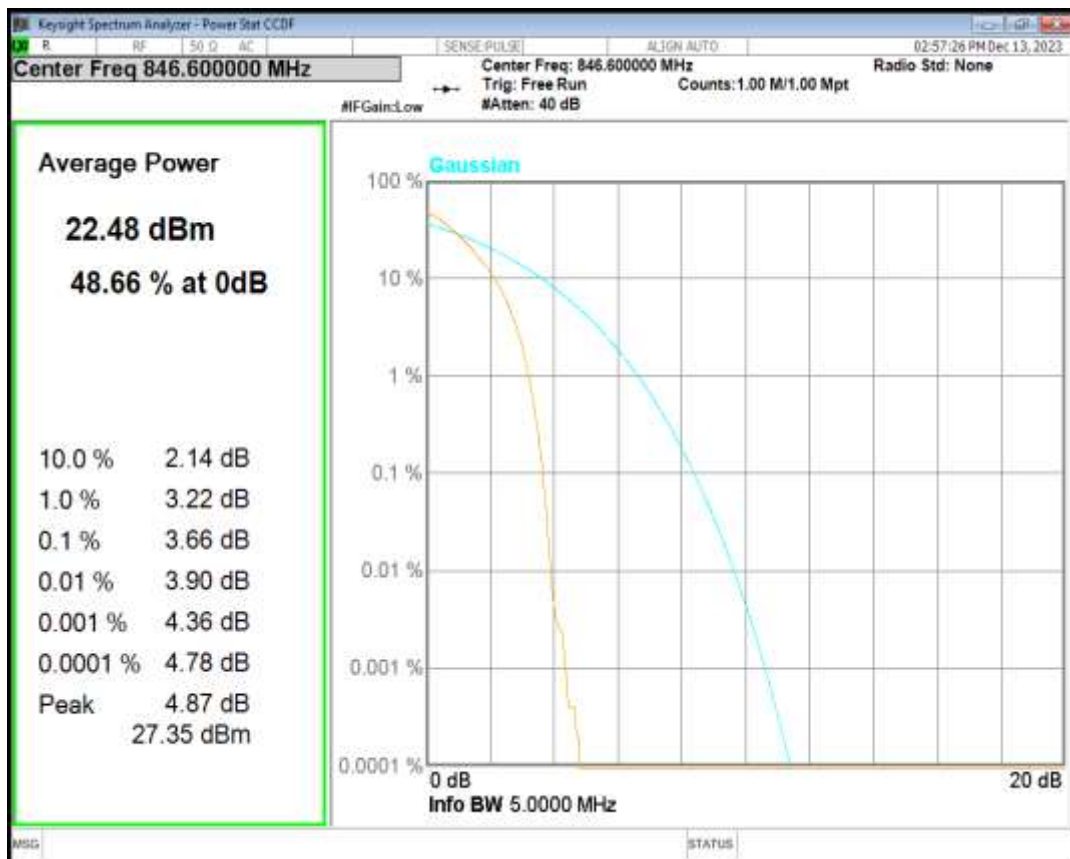

HSUPA Band5 Subtest1 Channel=4233