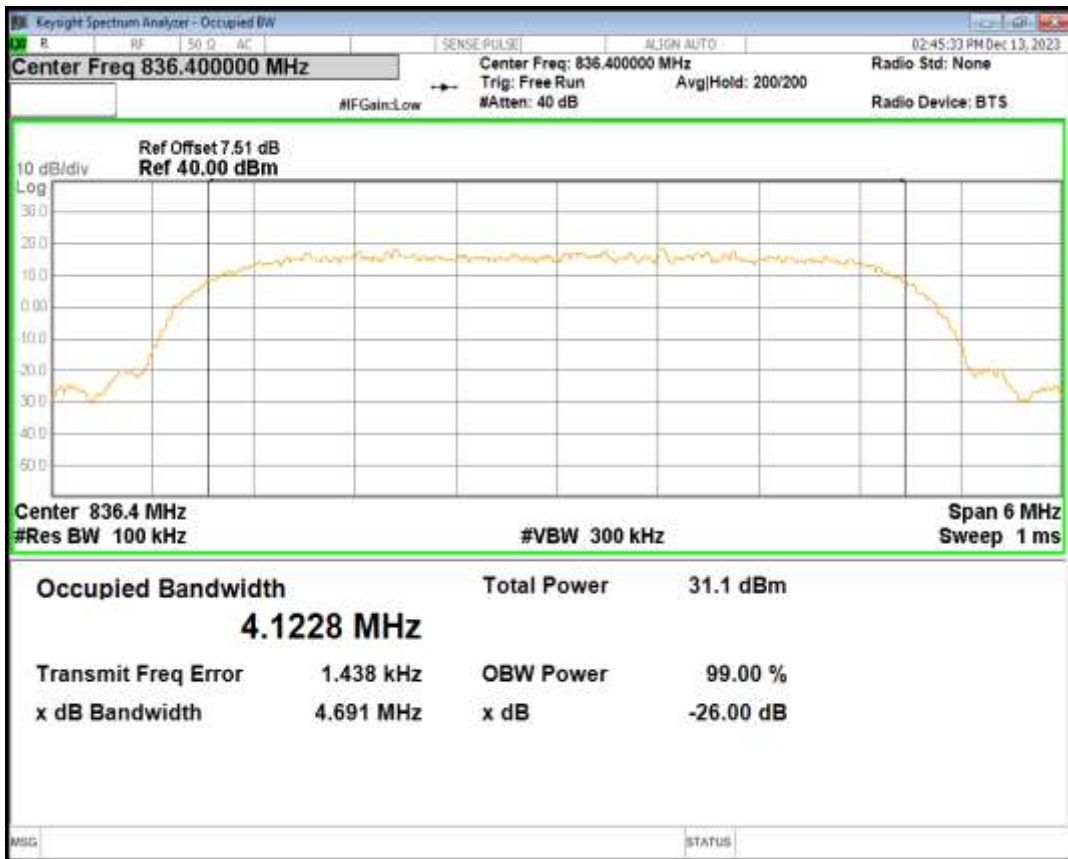

WCDMA Band2 Channel=9400

WCDMA Band2 Channel=9538

HSDPA Band5 Subtest1 Channel=4132

HSDPA Band5 Subtest1 Channel=4182

HSDPA Band5 Subtest1 Channel=4233

HSUPA Band5 Subtest1 Channel=4132

HSUPA Band5 Subtest1 Channel=4182