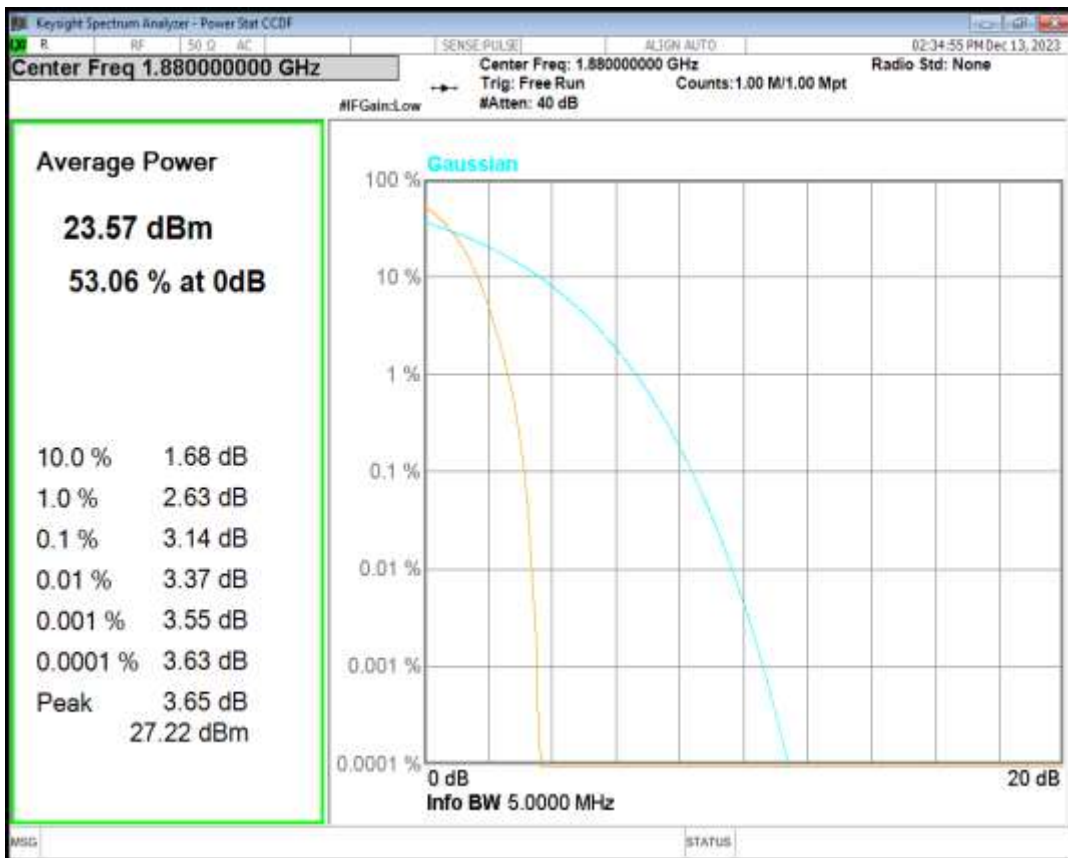

WCDMA Band2 Channel=9400