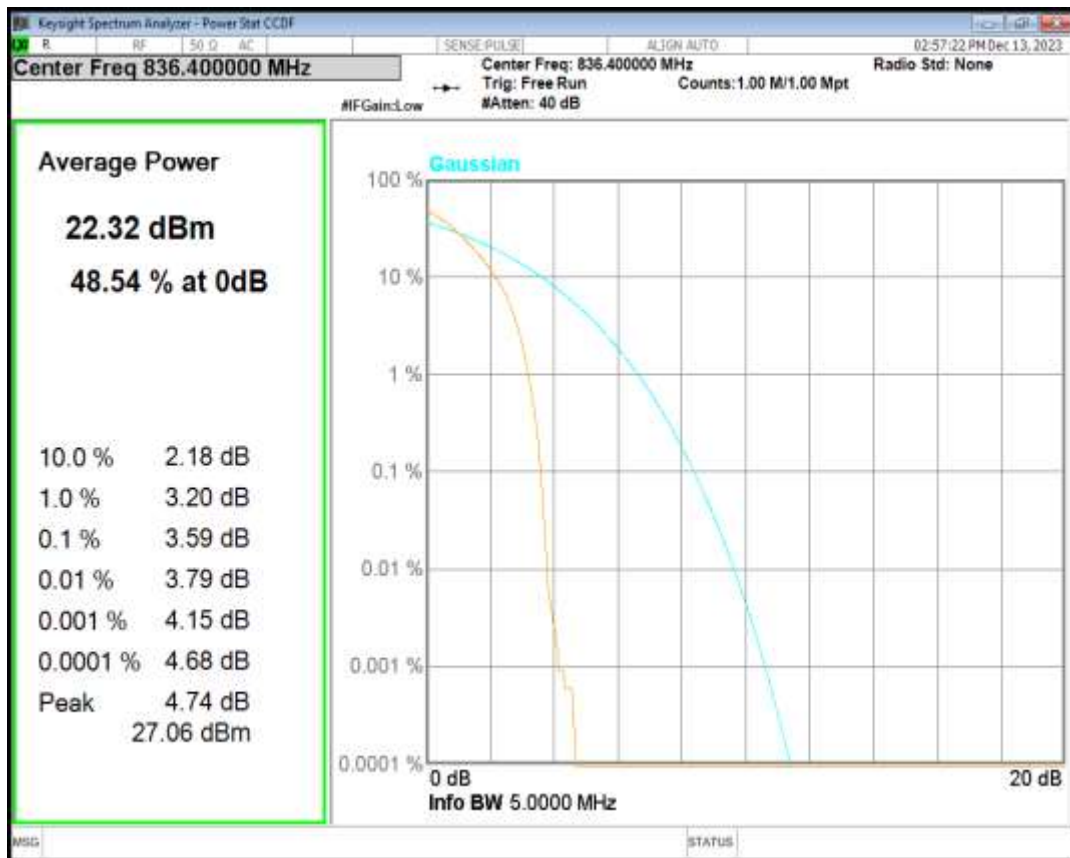

WCDMA Band2 Channel=9400

WCDMA Band2 Channel=9538

HSDPA Band5 Subtest1 Channel=4132

HSDPA Band5 Subtest1 Channel=4182

HSDPA Band5 Subtest1 Channel=4233

HSUPA Band5 Subtest1 Channel=4132

HSUPA Band5 Subtest1 Channel=4182