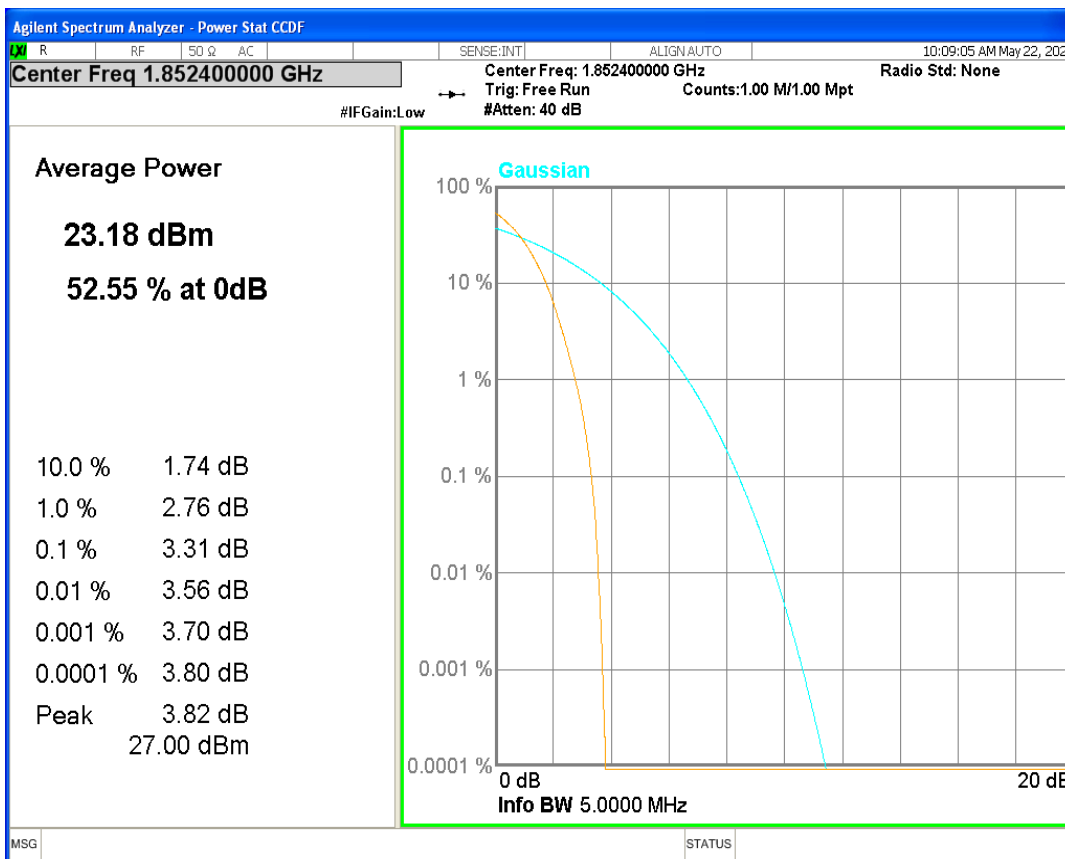

HSDPA Band2 Subtest1 Channel=9262

HSDPA Band2 Subtest1 Channel=9400

HSDPA Band2 Subtest1 Channel=9538

WCDMA Band2 Channel=9262

WCDMA Band2 Channel=9400

WCDMA Band2 Channel=9538

HSDPA Band5 Subtest1 Channel=4132