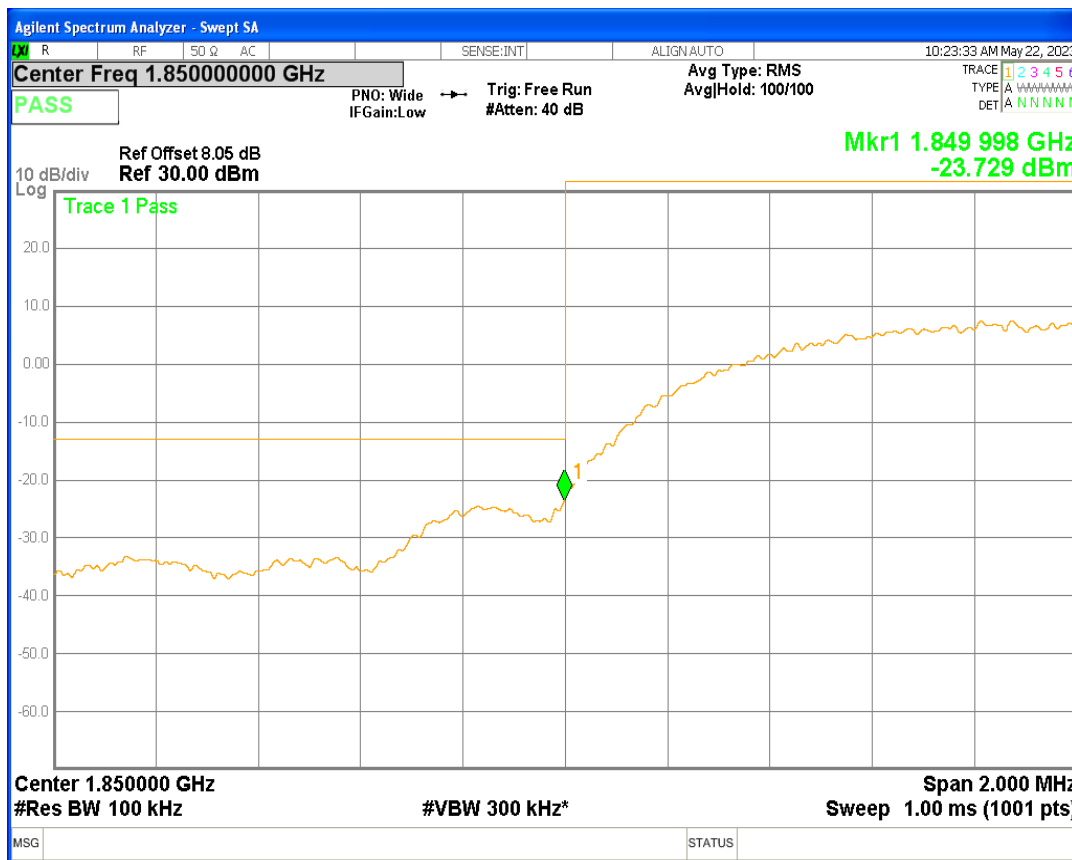

HSDPA Band2 Subtest1 Channel=9262

HSDPA Band2 Subtest1 Channel=9400

HSDPA Band2 Subtest1 Channel=9538

WCDMA Band2 Channel=9262

WCDMA Band2 Channel=9400

WCDMA Band2 Channel=9538

HSDPA Band5 Subtest1 Channel=4132

HSDPA Band5 Subtest1 Channel=4182

HSDPA Band5 Subtest1 Channel=4233

WCDMA Band5 Channel=4132

WCDMA Band5 Channel=4182

WCDMA Band5 Channel=4233

05 Band edge

Band	Channel	Frequency (MHz)	Spur Freq (MHz)	Spur Level (dBm)	Limit (dBm)	Verdict
HSDPA Band2 Subtest1	9262	1852.4	1850.00	-23.72	-13	PASS
HSDPA Band2 Subtest1	9538	1907.6	1910.00	-23.53	-13	PASS
WCDMA Band2	9262	1852.4	1849.86	-22.37	-13	PASS
WCDMA Band2	9538	1907.6	1910.00	-21.69	-13	PASS
HSDPA Band5 Subtest1	4132	826.4	824.00	-22.31	-13	PASS
HSDPA Band5 Subtest1	4233	846.6	849.00	-21.71	-13	PASS
WCDMA Band5	4132	826.4	824.00	-21.07	-13	PASS
WCDMA Band5	4233	846.6	849.00	-19.72	-13	PASS

HSDPA Band2 Subtest1 Channel=9262

HSDPA Band2 Subtest1 Channel=9538

WCDMA Band2 Channel=9262

WCDMA Band2 Channel=9538

HSDPA Band5 Subtest1 Channel=4132

HSDPA Band5 Subtest1 Channel=4233

WCDMA Band5 Channel=4132