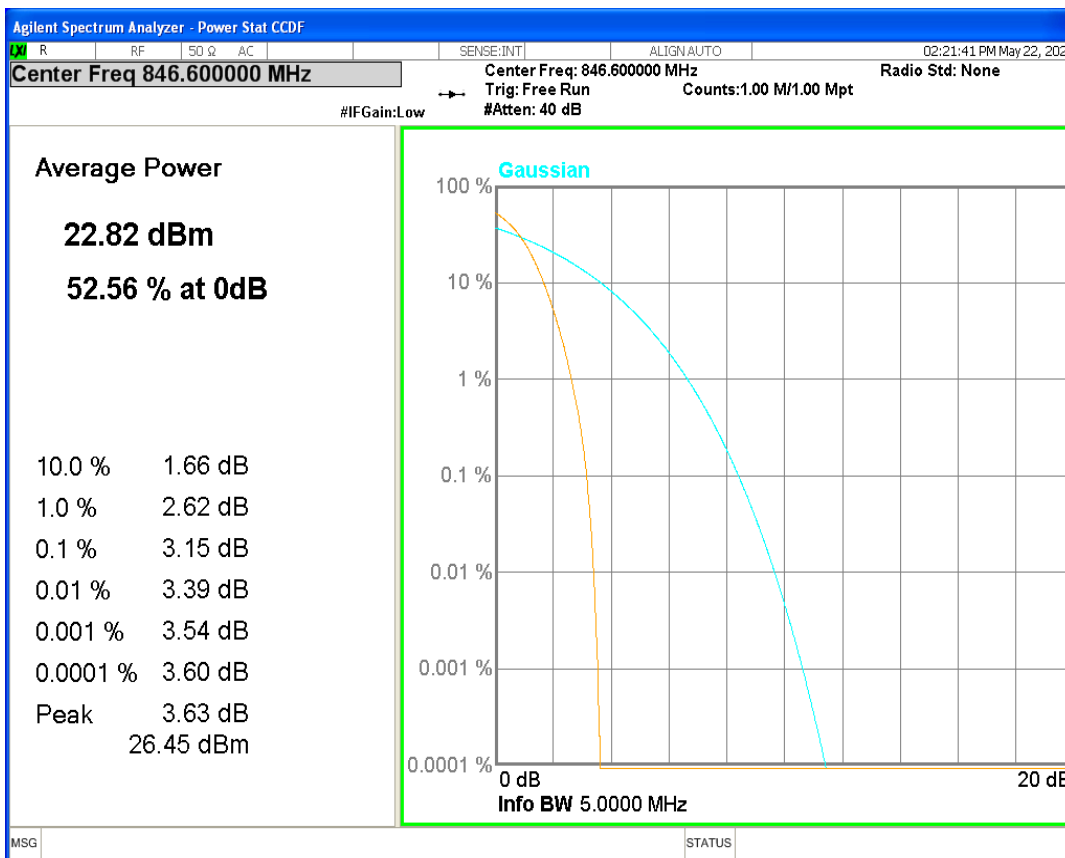

HSDPA Band5 Subtest1 Channel=4233