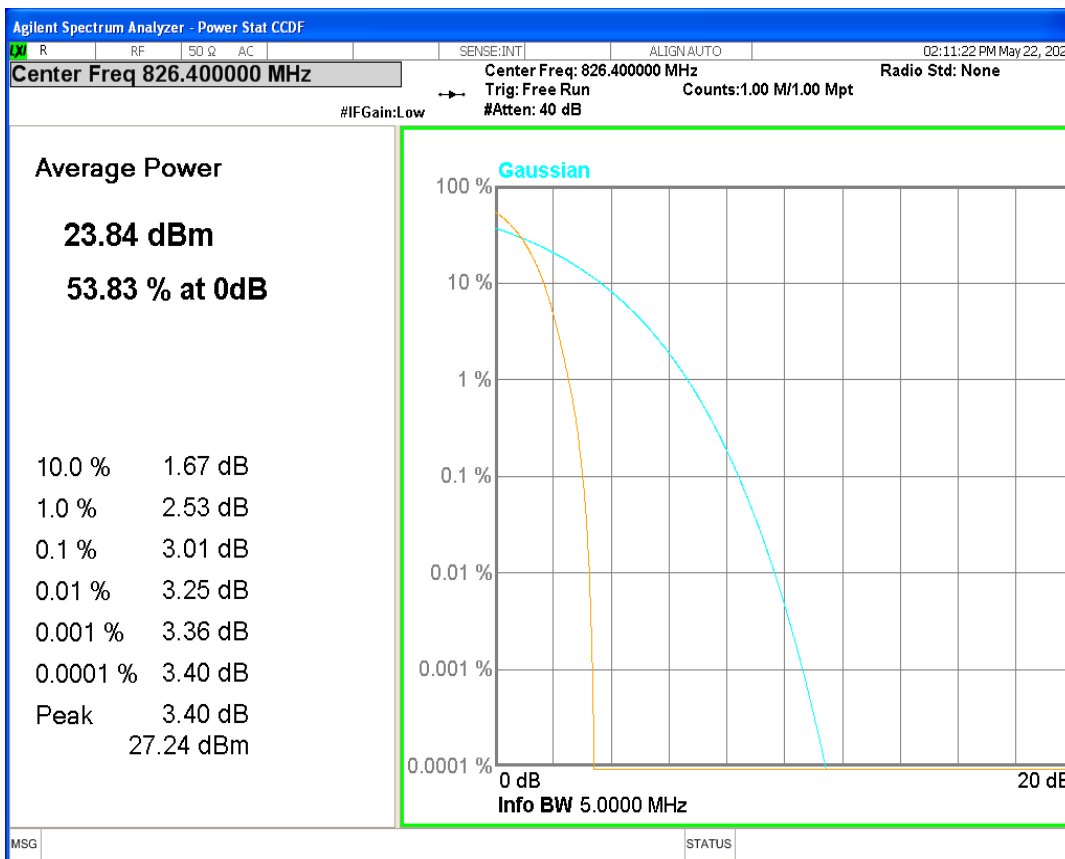

WCDMA Band5 Channel=4132