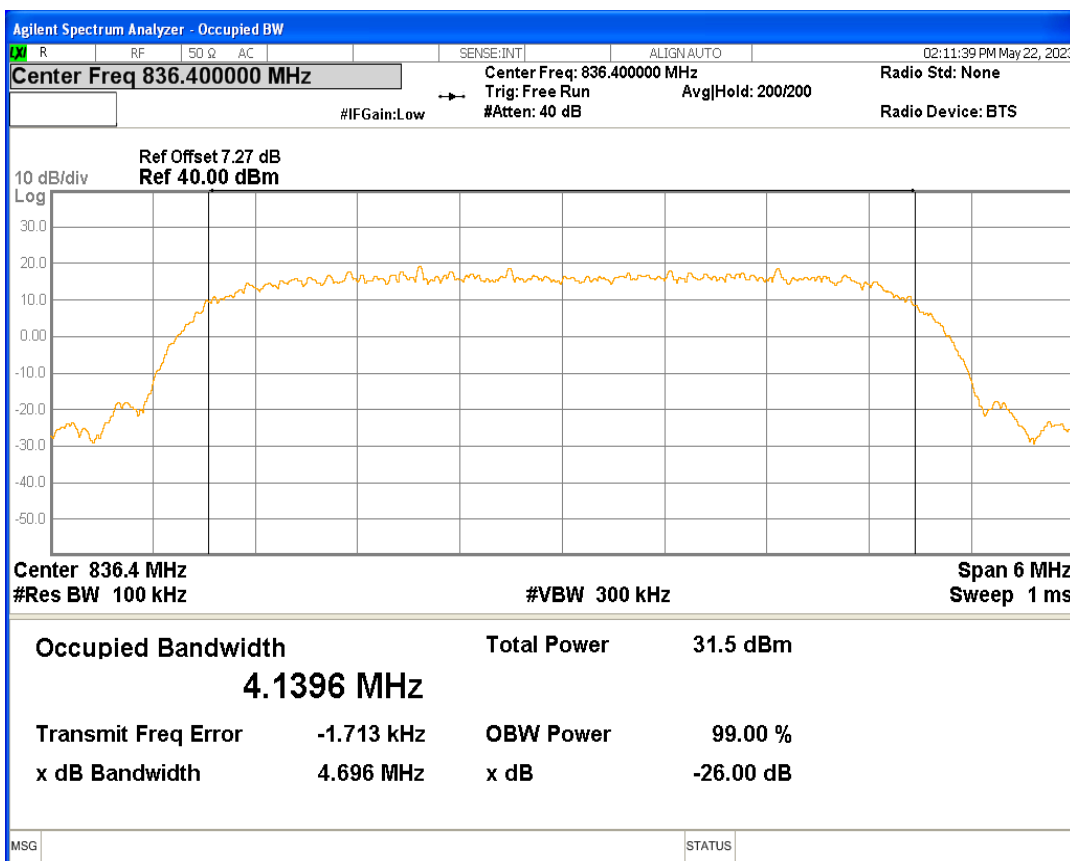

HSDPA Band5 Subtest1 Channel=4182

HSDPA Band5 Subtest1 Channel=4233

WCDMA Band5 Channel=4132

WCDMA Band5 Channel=4182

WCDMA Band5 Channel=4233

05 Band edge

Band	Channel	Frequency (MHz)	Spur Freq (MHz)	Spur Level (dBm)	Limit (dBm)	Verdict
HSDPA Band2 Subtest1	9262	1852.4	1850.00	-23.72	-13	PASS
HSDPA Band2 Subtest1	9538	1907.6	1910.00	-23.53	-13	PASS
WCDMA Band2	9262	1852.4	1849.86	-22.37	-13	PASS
WCDMA Band2	9538	1907.6	1910.00	-21.69	-13	PASS
HSDPA Band5 Subtest1	4132	826.4	824.00	-22.31	-13	PASS
HSDPA Band5 Subtest1	4233	846.6	849.00	-21.71	-13	PASS
WCDMA Band5	4132	826.4	824.00	-21.07	-13	PASS
WCDMA Band5	4233	846.6	849.00	-19.72	-13	PASS