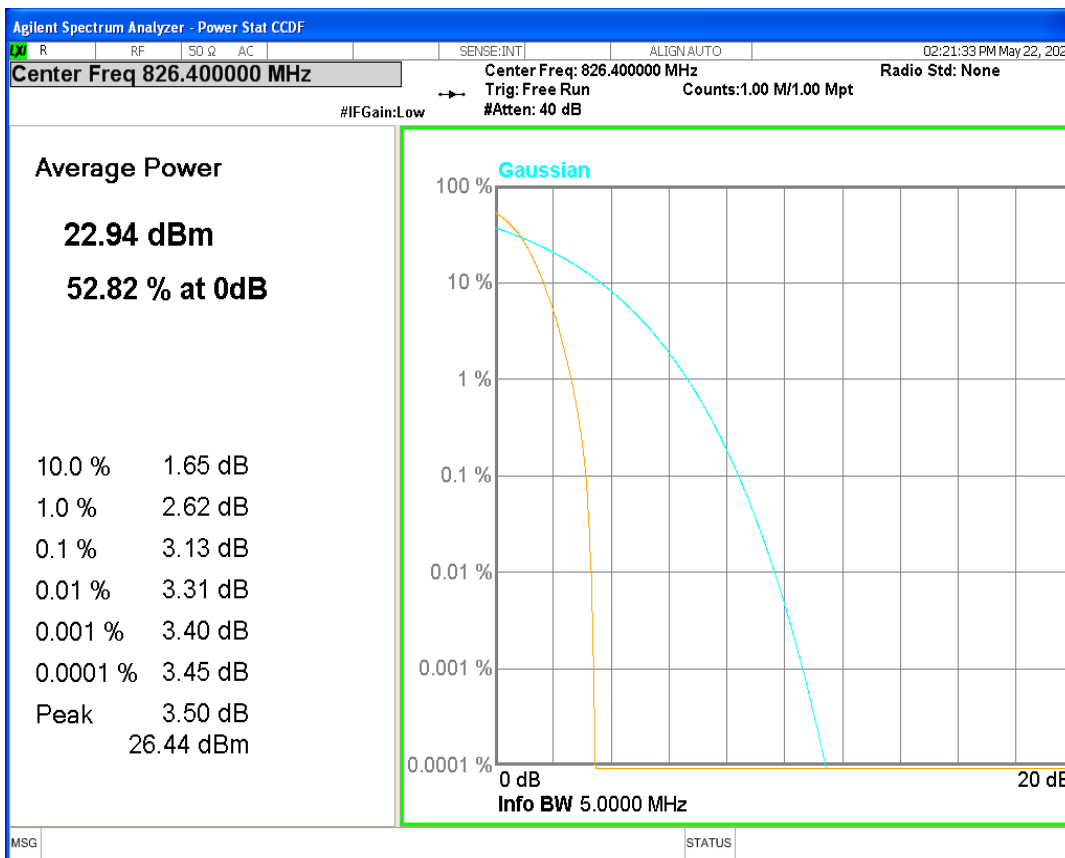

HSDPA Band2 Subtest1 Channel=9262

HSDPA Band2 Subtest1 Channel=9400

HSDPA Band2 Subtest1 Channel=9538

WCDMA Band2 Channel=9262

WCDMA Band2 Channel=9400

WCDMA Band2 Channel=9538

HSDPA Band5 Subtest1 Channel=4132