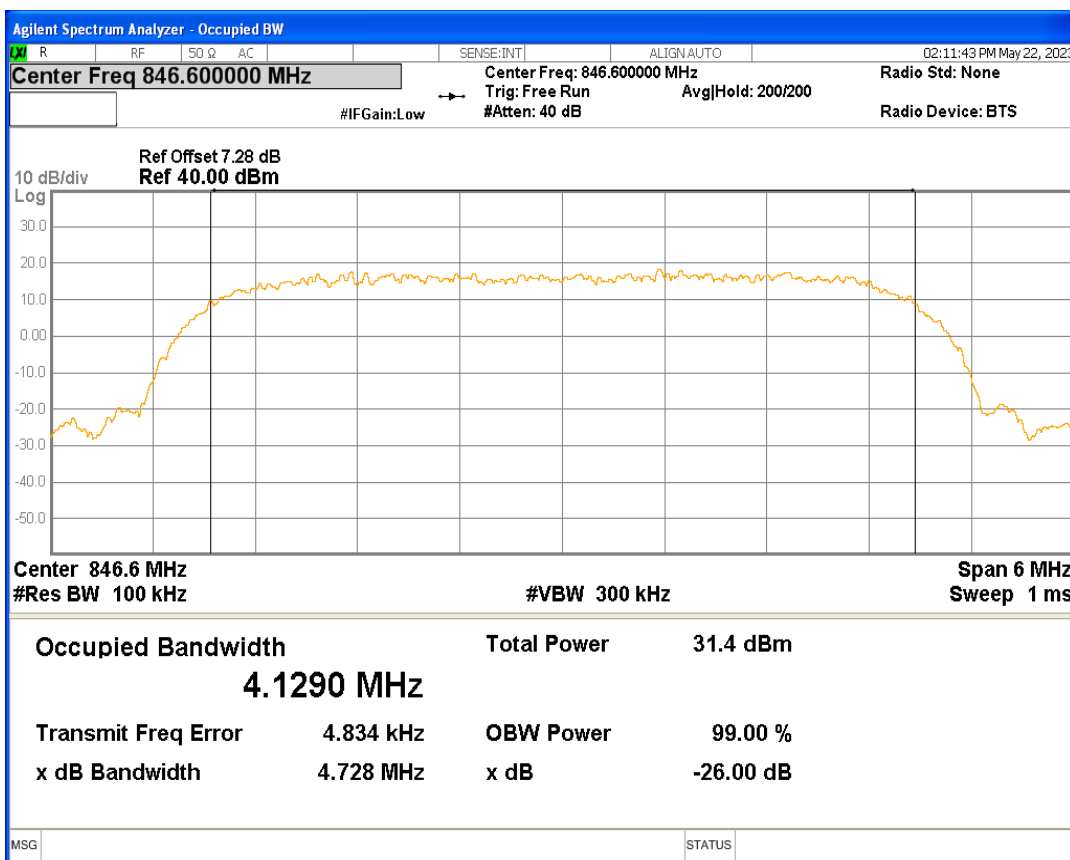

HSDPA Band5 Subtest1 Channel=4182

HSDPA Band5 Subtest1 Channel=4233

WCDMA Band5 Channel=4132

WCDMA Band5 Channel=4182

WCDMA Band5 Channel=4233

05 Band edge

Band	Channel	Frequency (MHz)	Spur Freq (MHz)	Spur Level (dBm)	Limit (dBm)	Verdict
HSDPA Band2 Subtest1	9262	1852.4	1850.00	-23.72	-13	PASS
HSDPA Band2 Subtest1	9538	1907.6	1910.00	-23.53	-13	PASS
WCDMA Band2	9262	1852.4	1849.86	-22.37	-13	PASS
WCDMA Band2	9538	1907.6	1910.00	-21.69	-13	PASS
HSDPA Band5 Subtest1	4132	826.4	824.00	-22.31	-13	PASS
HSDPA Band5 Subtest1	4233	846.6	849.00	-21.71	-13	PASS
WCDMA Band5	4132	826.4	824.00	-21.07	-13	PASS
WCDMA Band5	4233	846.6	849.00	-19.72	-13	PASS