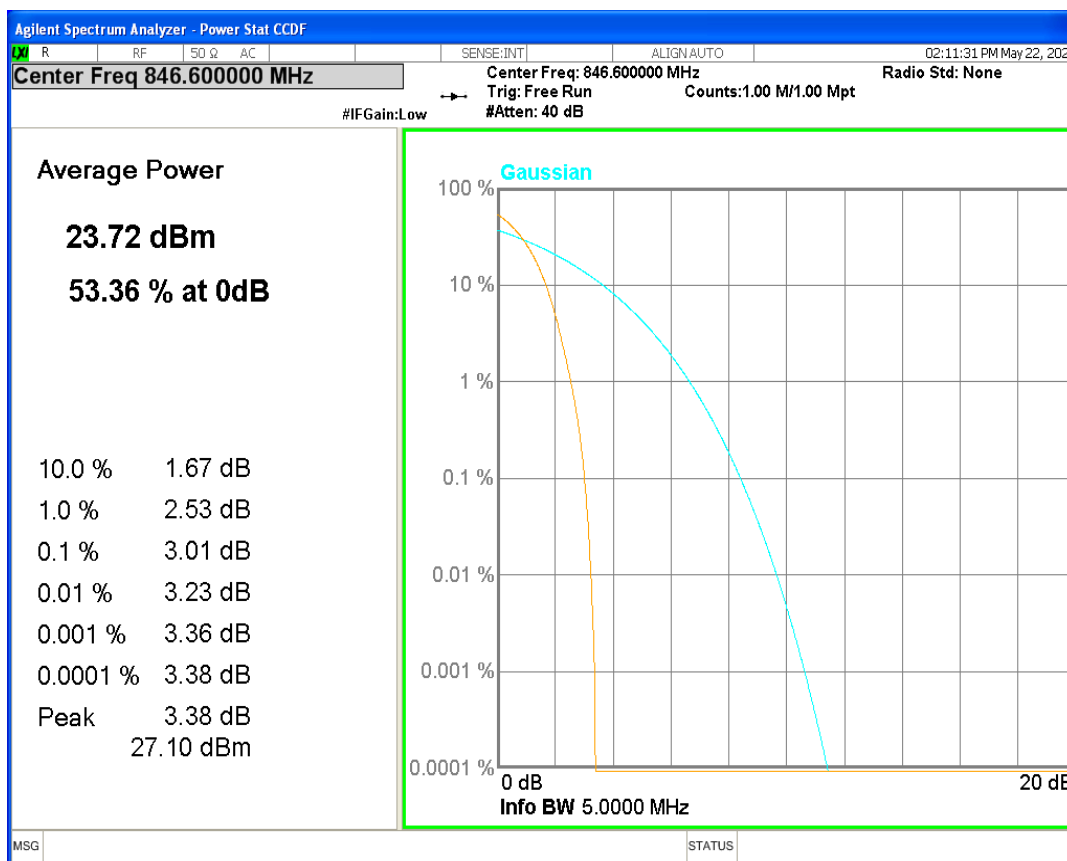

HSDPA Band5 Subtest1 Channel=4182

HSDPA Band5 Subtest1 Channel=4233

WCDMA Band5 Channel=4132

WCDMA Band5 Channel=4182

WCDMA Band5 Channel=4233

04 Occupied bandwidth

Band	Channel	Frequency (MHz)	99% OBW (kHz)	-26dB EBW (kHz)	Verdict
HSDPA Band2 Subtest1	9262	1852.4	4114.099	4662.093	PASS
HSDPA Band2 Subtest1	9400	1880	4130.383	4711.139	PASS
HSDPA Band2 Subtest1	9538	1907.6	4123.124	4666.095	PASS
WCDMA Band2	9262	1852.4	4142.526	4693.688	PASS
WCDMA Band2	9400	1880	4135.283	4703.202	PASS
WCDMA Band2	9538	1907.6	4115.733	4701.748	PASS
HSDPA Band5 Subtest1	4132	826.4	4140.745	4705.254	PASS
HSDPA Band5 Subtest1	4182	836.4	4132.363	4702.933	PASS
HSDPA Band5 Subtest1	4233	846.6	4149.605	4714.199	PASS
WCDMA Band5	4132	826.4	4142.574	4723.875	PASS
WCDMA Band5	4182	836.4	4139.626	4695.807	PASS
WCDMA Band5	4233	846.6	4129.013	4728.278	PASS