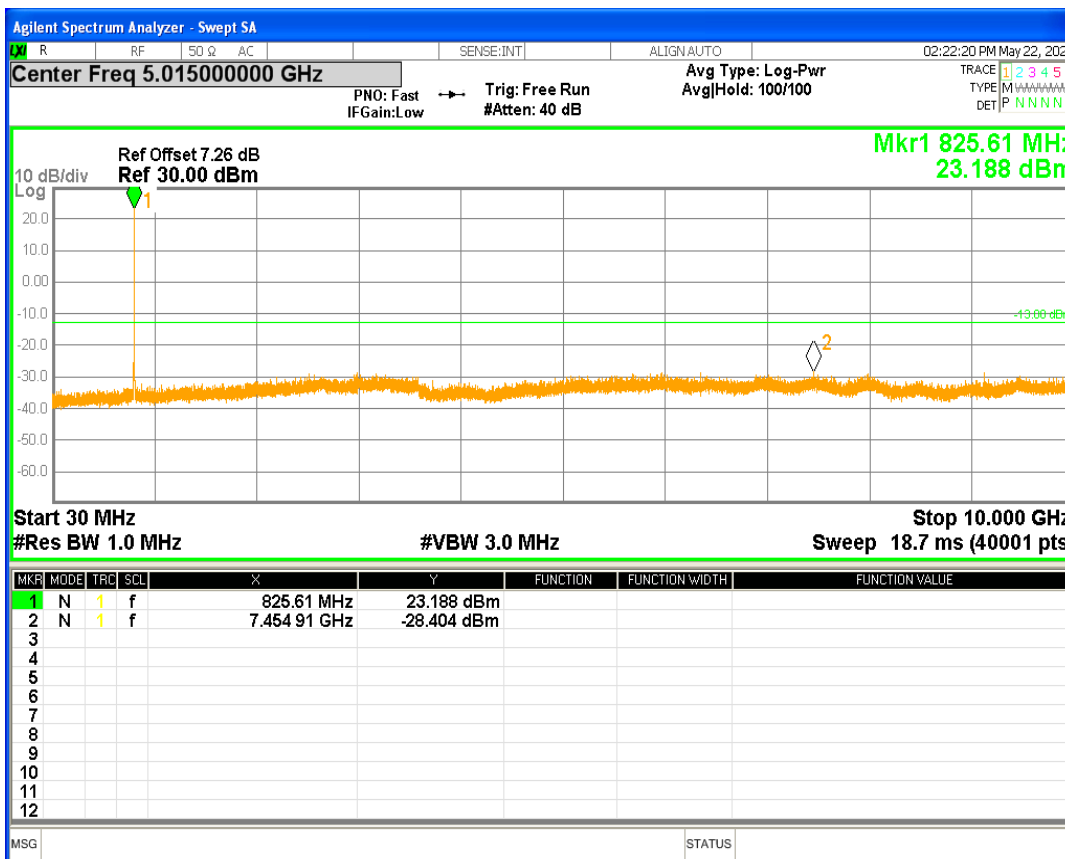

HSDPA Band2 Subtest1 Channel=9262

HSDPA Band2 Subtest1 Channel=9400

HSDPA Band2 Subtest1 Channel=9538

WCDMA Band2 Channel=9262

WCDMA Band2 Channel=9400

WCDMA Band2 Channel=9538

HSDPA Band5 Subtest1 Channel=4132