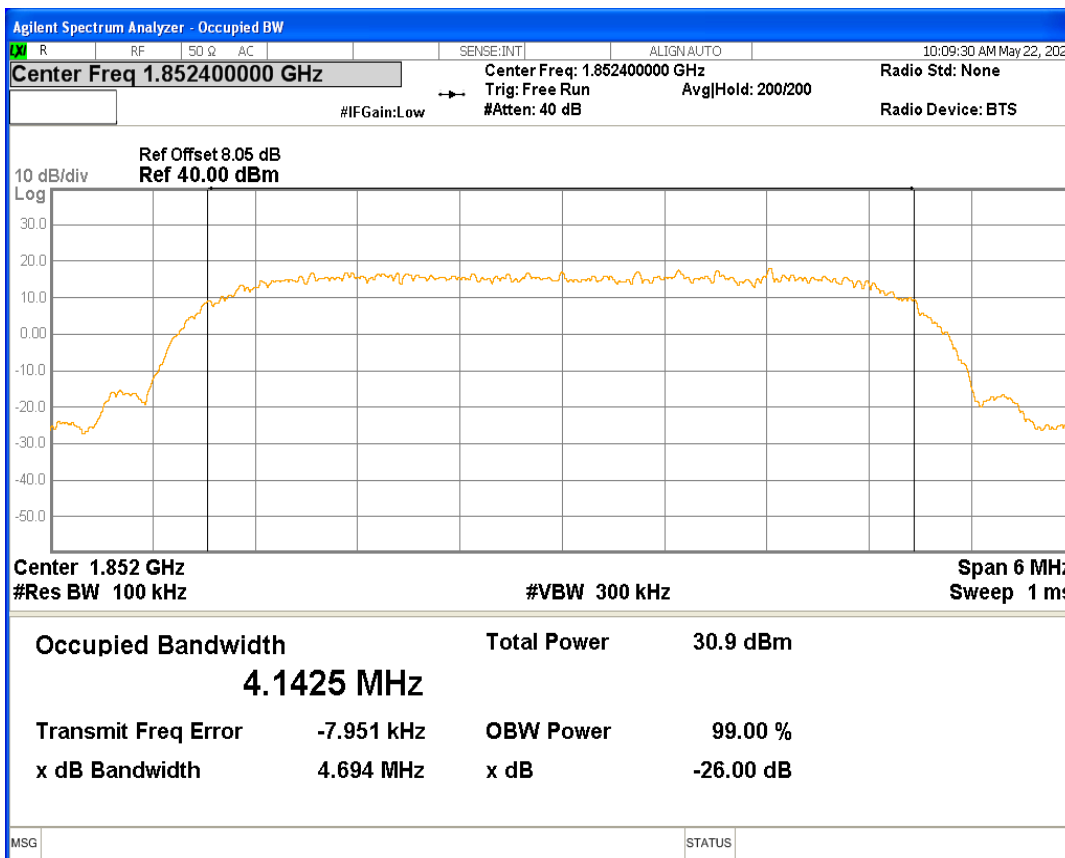

HSDPA Band2 Subtest1 Channel=9262

HSDPA Band2 Subtest1 Channel=9400

HSDPA Band2 Subtest1 Channel=9538

WCDMA Band2 Channel=9262

WCDMA Band2 Channel=9400

WCDMA Band2 Channel=9538

HSDPA Band5 Subtest1 Channel=4132