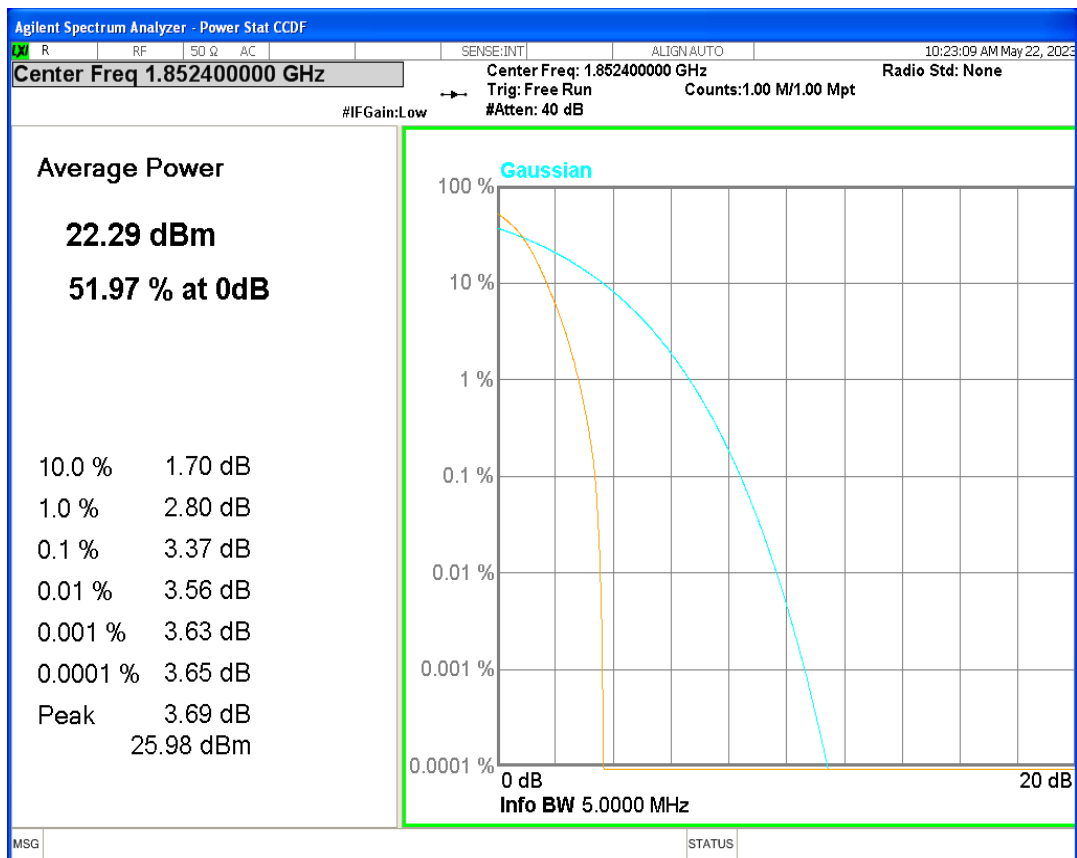

03 Peak-to-Average Ratio

Band	Channel	Frequency (MHz)	Result (dB)	high Limit (dB)	Verdict
HSDPA Band2 Subtest1	9262	1852.4	3.37	13	PASS
HSDPA Band2 Subtest1	9400	1880	3.21	13	PASS
HSDPA Band2 Subtest1	9538	1907.6	3.25	13	PASS
WCDMA Band2	9262	1852.4	3.31	13	PASS
WCDMA Band2	9400	1880	3.16	13	PASS
WCDMA Band2	9538	1907.6	3.13	13	PASS
HSDPA Band5 Subtest1	4132	826.4	3.13	13	PASS
HSDPA Band5 Subtest1	4182	836.4	3.15	13	PASS
HSDPA Band5 Subtest1	4233	846.6	3.15	13	PASS
WCDMA Band5	4132	826.4	3.01	13	PASS
WCDMA Band5	4182	836.4	3.01	13	PASS
WCDMA Band5	4233	846.6	3.01	13	PASS

HSDPA Band2 Subtest1 Channel=9262

HSDPA Band2 Subtest1 Channel=9400

HSDPA Band2 Subtest1 Channel=9538

WCDMA Band2 Channel=9262

WCDMA Band2 Channel=9400

WCDMA Band2 Channel=9538

HSDPA Band5 Subtest1 Channel=4132