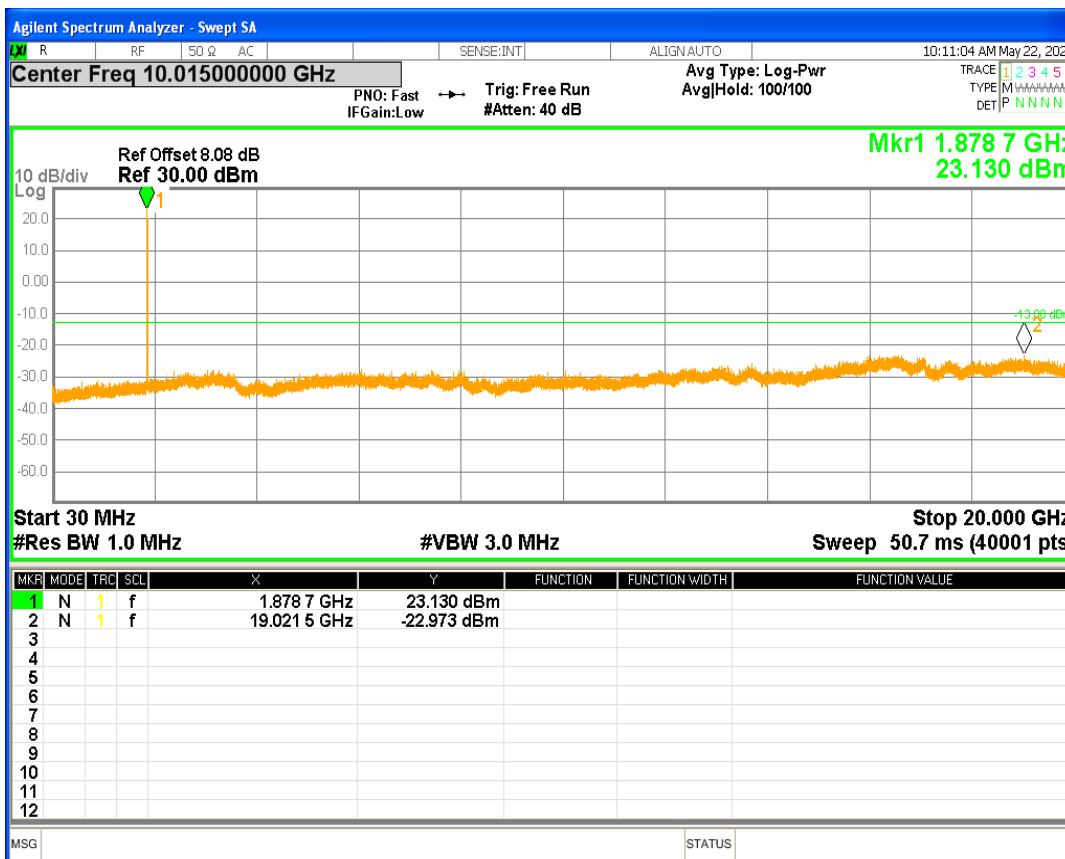

HSDPA Band2 Subtest1 Channel=9262

HSDPA Band2 Subtest1 Channel=9400

HSDPA Band2 Subtest1 Channel=9538

WCDMA Band2 Channel=9262

WCDMA Band2 Channel=9400

WCDMA Band2 Channel=9538

HSDPA Band5 Subtest1 Channel=4132