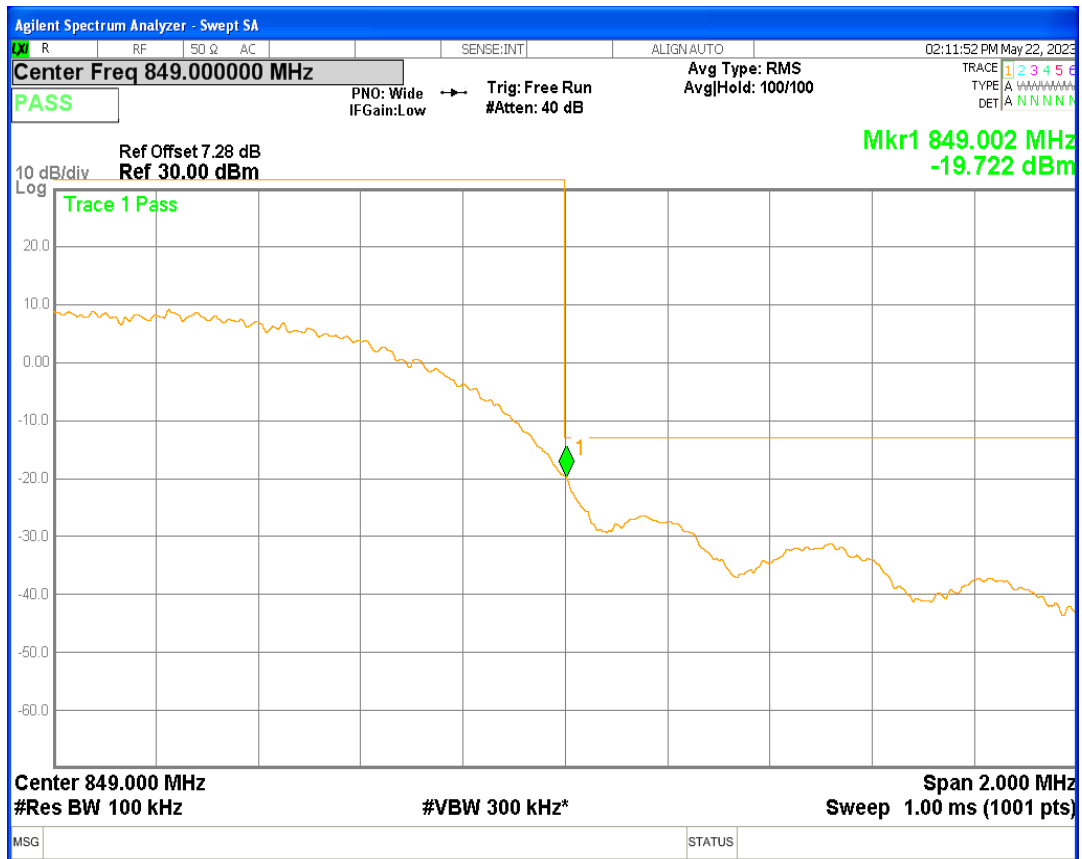

HSDPA Band2 Subtest1 Channel=9262

HSDPA Band2 Subtest1 Channel=9538

WCDMA Band2 Channel=9262

WCDMA Band2 Channel=9538

HSDPA Band5 Subtest1 Channel=4132

HSDPA Band5 Subtest1 Channel=4233

WCDMA Band5 Channel=4132

WCDMA Band5 Channel=4233

06 Out-of-band emissions

Band	Channel	Frequency (MHz)	Spur Freq (MHz)	Spur Level (dBm)	Limit (dBm)	Verdict
HSDPA Band2 Subtest1	9262	1852.4	16498.26	-22.55	-13	PASS
HSDPA Band2 Subtest1	9400	1880	16533.71	-22.86	-13	PASS
HSDPA Band2 Subtest1	9538	1907.6	16494.27	-22.92	-13	PASS
WCDMA Band2	9262	1852.4	17027.47	-22.35	-13	PASS
WCDMA Band2	9400	1880	19021.47	-22.97	-13	PASS
WCDMA Band2	9538	1907.6	16504.75	-22.83	-13	PASS
HSDPA Band5 Subtest1	4132	826.4	7454.91	-28.40	-13	PASS
HSDPA Band5 Subtest1	4182	836.4	7458.90	-28.53	-13	PASS
HSDPA Band5 Subtest1	4233	846.6	6435.23	-28.19	-13	PASS
WCDMA Band5	4132	826.4	3370.70	-28.01	-13	PASS
WCDMA Band5	4182	836.4	3208.69	-27.30	-13	PASS
WCDMA Band5	4233	846.6	5572.82	-27.73	-13	PASS