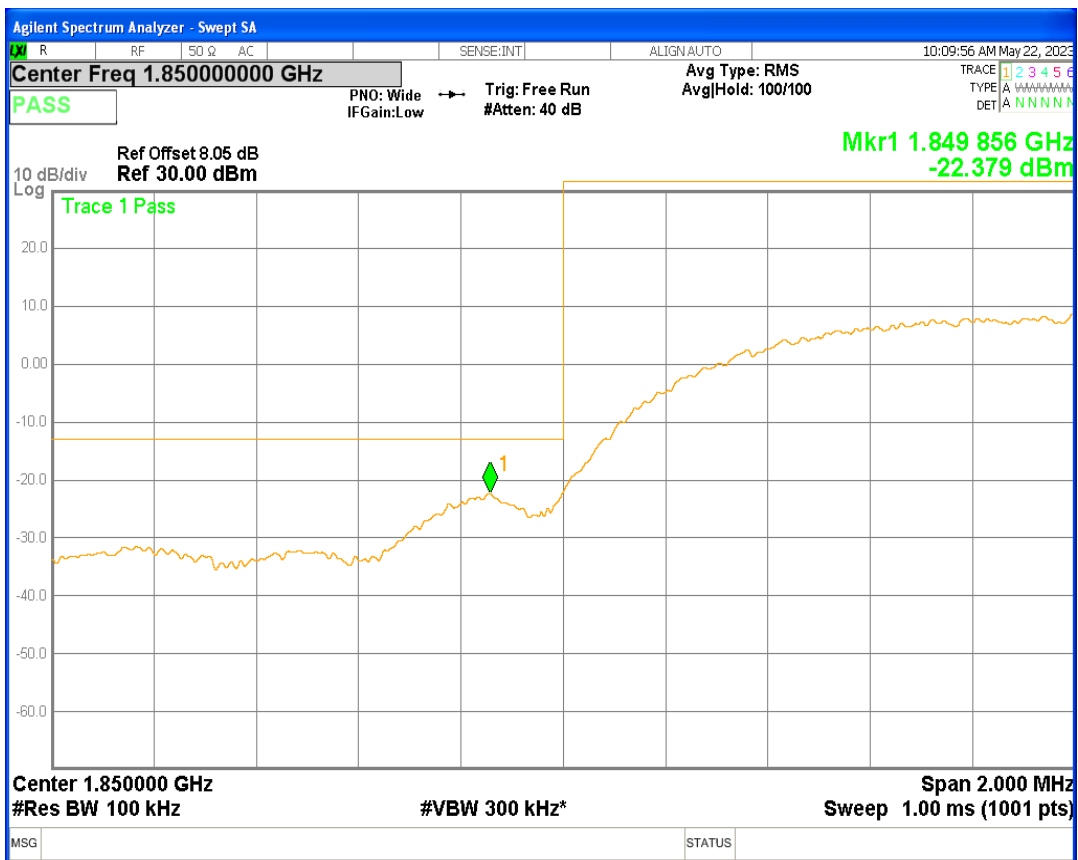

HSDPA Band5 Subtest1 Channel=4182

HSDPA Band5 Subtest1 Channel=4233

WCDMA Band5 Channel=4132

WCDMA Band5 Channel=4182

WCDMA Band5 Channel=4233

05 Band edge

Band	Channel	Frequency (MHz)	Spur Freq (MHz)	Spur Level (dBm)	Limit (dBm)	Verdict
HSDPA Band2 Subtest1	9262	1852.4	1850.00	-23.72	-13	PASS
HSDPA Band2 Subtest1	9538	1907.6	1910.00	-23.53	-13	PASS
WCDMA Band2	9262	1852.4	1849.86	-22.37	-13	PASS
WCDMA Band2	9538	1907.6	1910.00	-21.69	-13	PASS
HSDPA Band5 Subtest1	4132	826.4	824.00	-22.31	-13	PASS
HSDPA Band5 Subtest1	4233	846.6	849.00	-21.71	-13	PASS
WCDMA Band5	4132	826.4	824.00	-21.07	-13	PASS
WCDMA Band5	4233	846.6	849.00	-19.72	-13	PASS

HSDPA Band2 Subtest1 Channel=9262

HSDPA Band2 Subtest1 Channel=9538

WCDMA Band2 Channel=9262

WCDMA Band2 Channel=9538

HSDPA Band5 Subtest1 Channel=4132

HSDPA Band5 Subtest1 Channel=4233

WCDMA Band5 Channel=4132