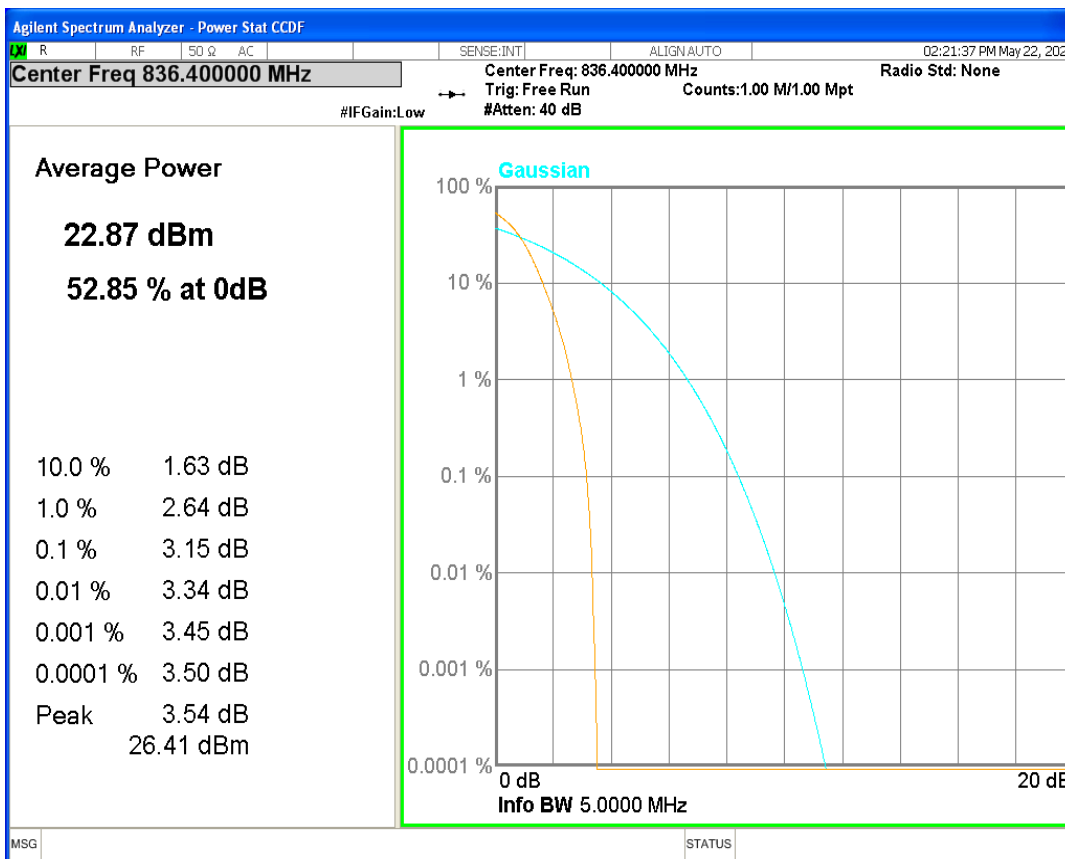

HSDPA Band5 Subtest1 Channel=4182