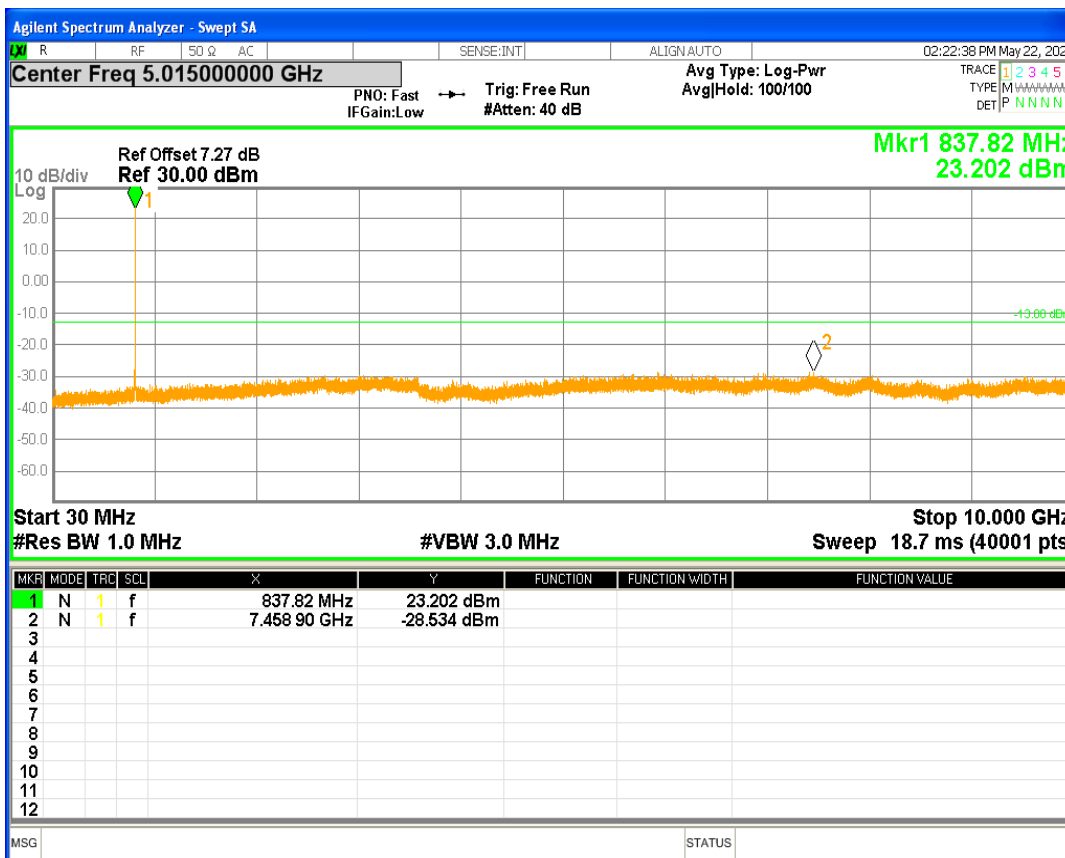

HSDPA Band5 Subtest1 Channel=4233