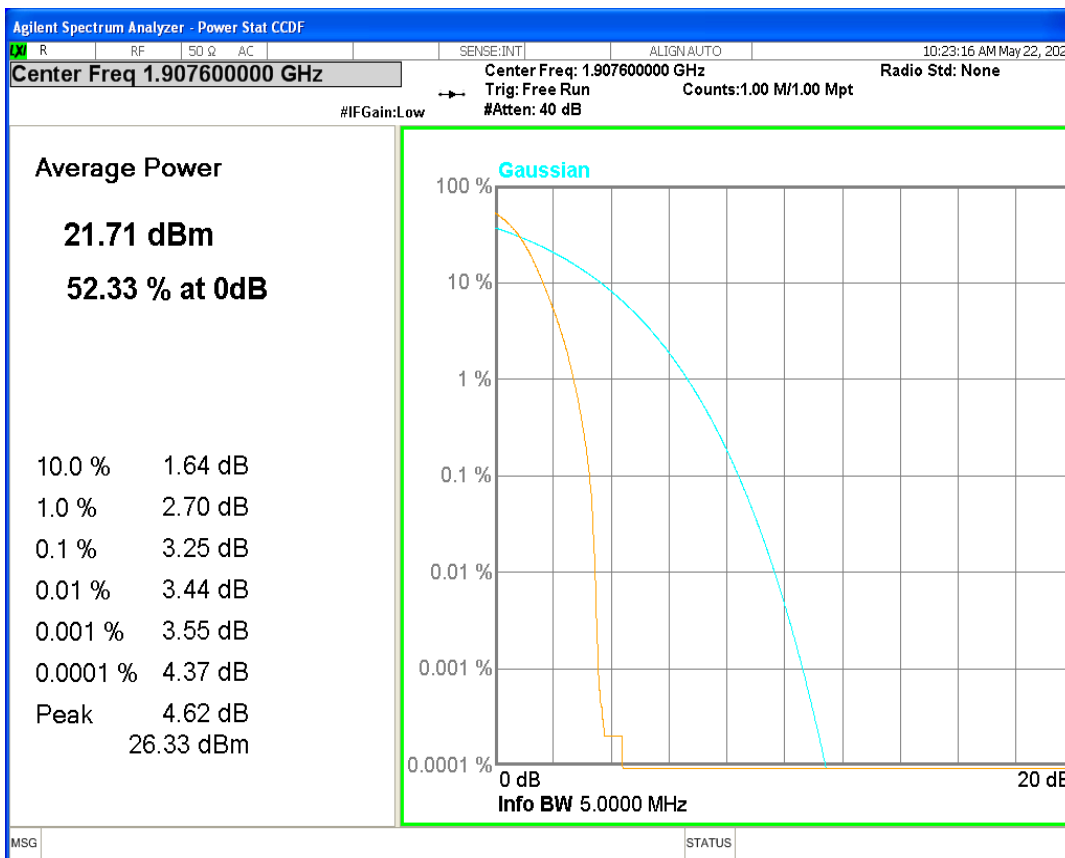

03 Peak-to-Average Ratio

Band	Channel	Frequency (MHz)	Result (dB)	high Limit (dB)	Verdict
HSDPA Band2 Subtest1	9262	1852.4	3.37	13	PASS
HSDPA Band2 Subtest1	9400	1880	3.21	13	PASS
HSDPA Band2 Subtest1	9538	1907.6	3.25	13	PASS
WCDMA Band2	9262	1852.4	3.31	13	PASS
WCDMA Band2	9400	1880	3.16	13	PASS
WCDMA Band2	9538	1907.6	3.13	13	PASS
HSDPA Band5 Subtest1	4132	826.4	3.13	13	PASS
HSDPA Band5 Subtest1	4182	836.4	3.15	13	PASS
HSDPA Band5 Subtest1	4233	846.6	3.15	13	PASS
WCDMA Band5	4132	826.4	3.01	13	PASS
WCDMA Band5	4182	836.4	3.01	13	PASS
WCDMA Band5	4233	846.6	3.01	13	PASS

HSDPA Band2 Subtest1 Channel=9262

HSDPA Band2 Subtest1 Channel=9400

HSDPA Band2 Subtest1 Channel=9538

WCDMA Band2 Channel=9262

WCDMA Band2 Channel=9400

WCDMA Band2 Channel=9538

HSDPA Band5 Subtest1 Channel=4132