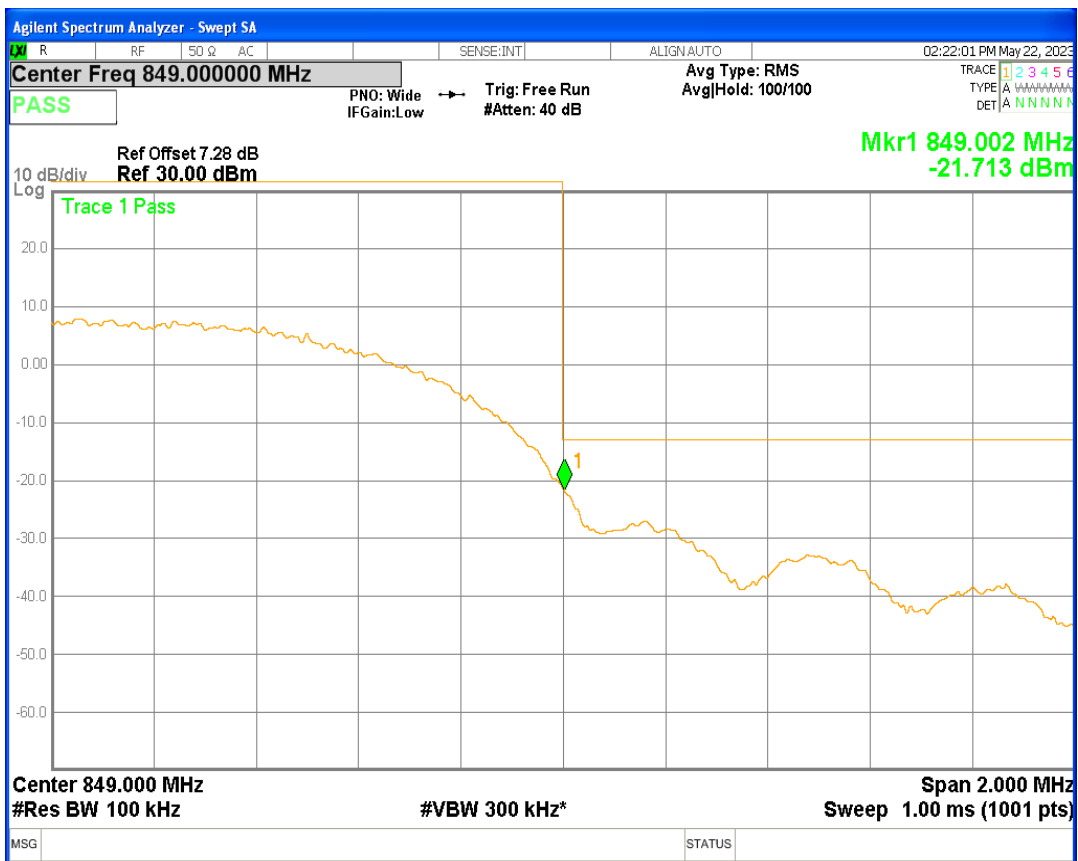

HSDPA Band2 Subtest1 Channel=9262

HSDPA Band2 Subtest1 Channel=9538

WCDMA Band2 Channel=9262

WCDMA Band2 Channel=9538

HSDPA Band5 Subtest1 Channel=4132

HSDPA Band5 Subtest1 Channel=4233

WCDMA Band5 Channel=4132

WCDMA Band5 Channel=4233

06 Out-of-band emissions

Band	Channel	Frequency (MHz)	Spur Freq (MHz)	Spur Level (dBm)	Limit (dBm)	Verdict
HSDPA Band2 Subtest1	9262	1852.4	16498.26	-22.55	-13	PASS
HSDPA Band2 Subtest1	9400	1880	16533.71	-22.86	-13	PASS
HSDPA Band2 Subtest1	9538	1907.6	16494.27	-22.92	-13	PASS
WCDMA Band2	9262	1852.4	17027.47	-22.35	-13	PASS
WCDMA Band2	9400	1880	19021.47	-22.97	-13	PASS
WCDMA Band2	9538	1907.6	16504.75	-22.83	-13	PASS
HSDPA Band5 Subtest1	4132	826.4	7454.91	-28.40	-13	PASS
HSDPA Band5 Subtest1	4182	836.4	7458.90	-28.53	-13	PASS
HSDPA Band5 Subtest1	4233	846.6	6435.23	-28.19	-13	PASS
WCDMA Band5	4132	826.4	3370.70	-28.01	-13	PASS
WCDMA Band5	4182	836.4	3208.69	-27.30	-13	PASS
WCDMA Band5	4233	846.6	5572.82	-27.73	-13	PASS