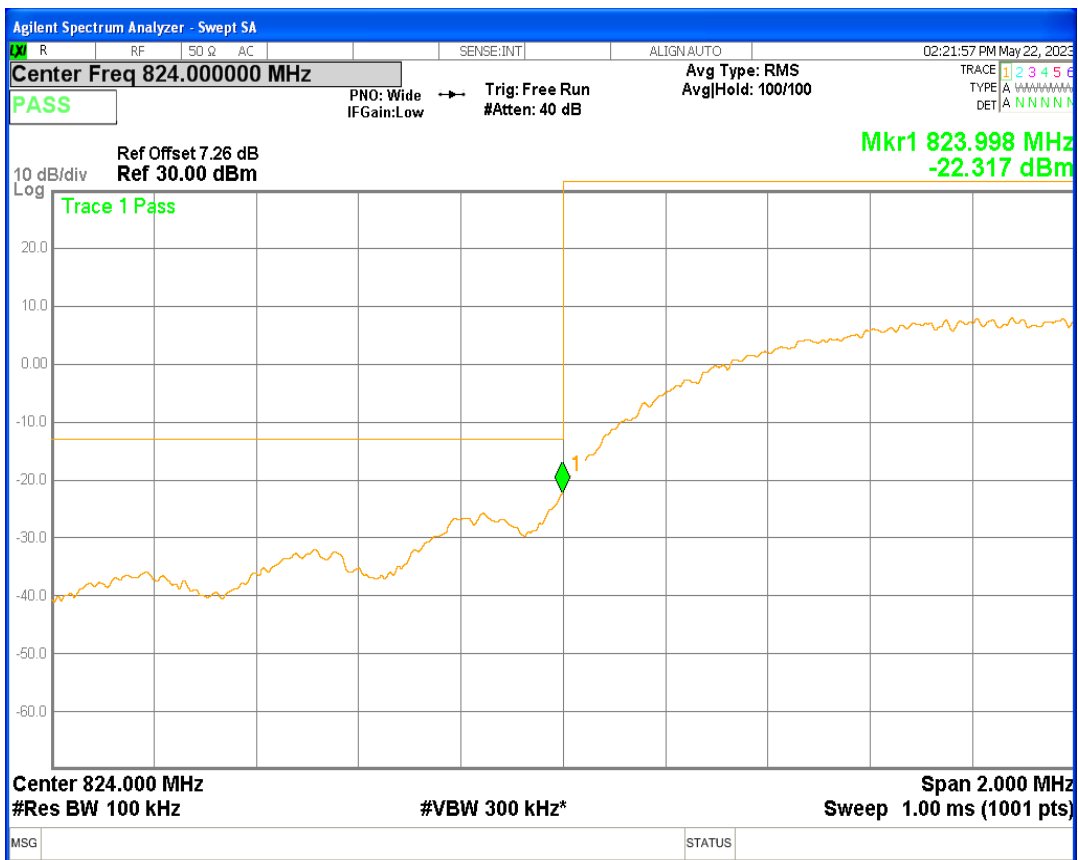

HSDPA Band2 Subtest1 Channel=9262

HSDPA Band2 Subtest1 Channel=9538

WCDMA Band2 Channel=9262

WCDMA Band2 Channel=9538

HSDPA Band5 Subtest1 Channel=4132

HSDPA Band5 Subtest1 Channel=4233

WCDMA Band5 Channel=4132

WCDMA Band5 Channel=4233

06 Out-of-band emissions

Band	Channel	Frequency (MHz)	Spur Freq (MHz)	Spur Level (dBm)	Limit (dBm)	Verdict
HSDPA Band2 Subtest1	9262	1852.4	16498.26	-22.55	-13	PASS
HSDPA Band2 Subtest1	9400	1880	16533.71	-22.86	-13	PASS
HSDPA Band2 Subtest1	9538	1907.6	16494.27	-22.92	-13	PASS
WCDMA Band2	9262	1852.4	17027.47	-22.35	-13	PASS
WCDMA Band2	9400	1880	19021.47	-22.97	-13	PASS
WCDMA Band2	9538	1907.6	16504.75	-22.83	-13	PASS
HSDPA Band5 Subtest1	4132	826.4	7454.91	-28.40	-13	PASS
HSDPA Band5 Subtest1	4182	836.4	7458.90	-28.53	-13	PASS
HSDPA Band5 Subtest1	4233	846.6	6435.23	-28.19	-13	PASS
WCDMA Band5	4132	826.4	3370.70	-28.01	-13	PASS
WCDMA Band5	4182	836.4	3208.69	-27.30	-13	PASS
WCDMA Band5	4233	846.6	5572.82	-27.73	-13	PASS