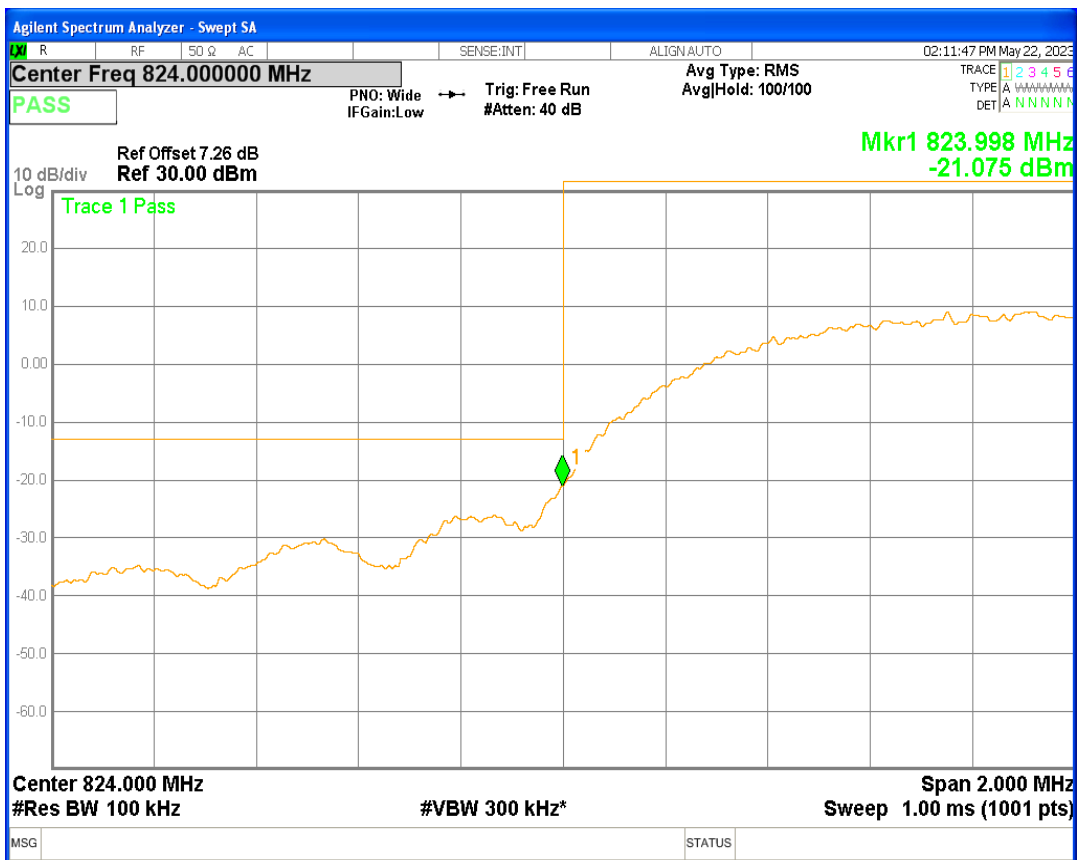

HSDPA Band2 Subtest1 Channel=9262

HSDPA Band2 Subtest1 Channel=9538

WCDMA Band2 Channel=9262

WCDMA Band2 Channel=9538

HSDPA Band5 Subtest1 Channel=4132

HSDPA Band5 Subtest1 Channel=4233

WCDMA Band5 Channel=4132

WCDMA Band5 Channel=4233

06 Out-of-band emissions

Band	Channel	Frequency (MHz)	Spur Freq (MHz)	Spur Level (dBm)	Limit (dBm)	Verdict
HSDPA Band2 Subtest1	9262	1852.4	16498.26	-22.55	-13	PASS
HSDPA Band2 Subtest1	9400	1880	16533.71	-22.86	-13	PASS
HSDPA Band2 Subtest1	9538	1907.6	16494.27	-22.92	-13	PASS
WCDMA Band2	9262	1852.4	17027.47	-22.35	-13	PASS
WCDMA Band2	9400	1880	19021.47	-22.97	-13	PASS
WCDMA Band2	9538	1907.6	16504.75	-22.83	-13	PASS
HSDPA Band5 Subtest1	4132	826.4	7454.91	-28.40	-13	PASS
HSDPA Band5 Subtest1	4182	836.4	7458.90	-28.53	-13	PASS
HSDPA Band5 Subtest1	4233	846.6	6435.23	-28.19	-13	PASS
WCDMA Band5	4132	826.4	3370.70	-28.01	-13	PASS
WCDMA Band5	4182	836.4	3208.69	-27.30	-13	PASS
WCDMA Band5	4233	846.6	5572.82	-27.73	-13	PASS