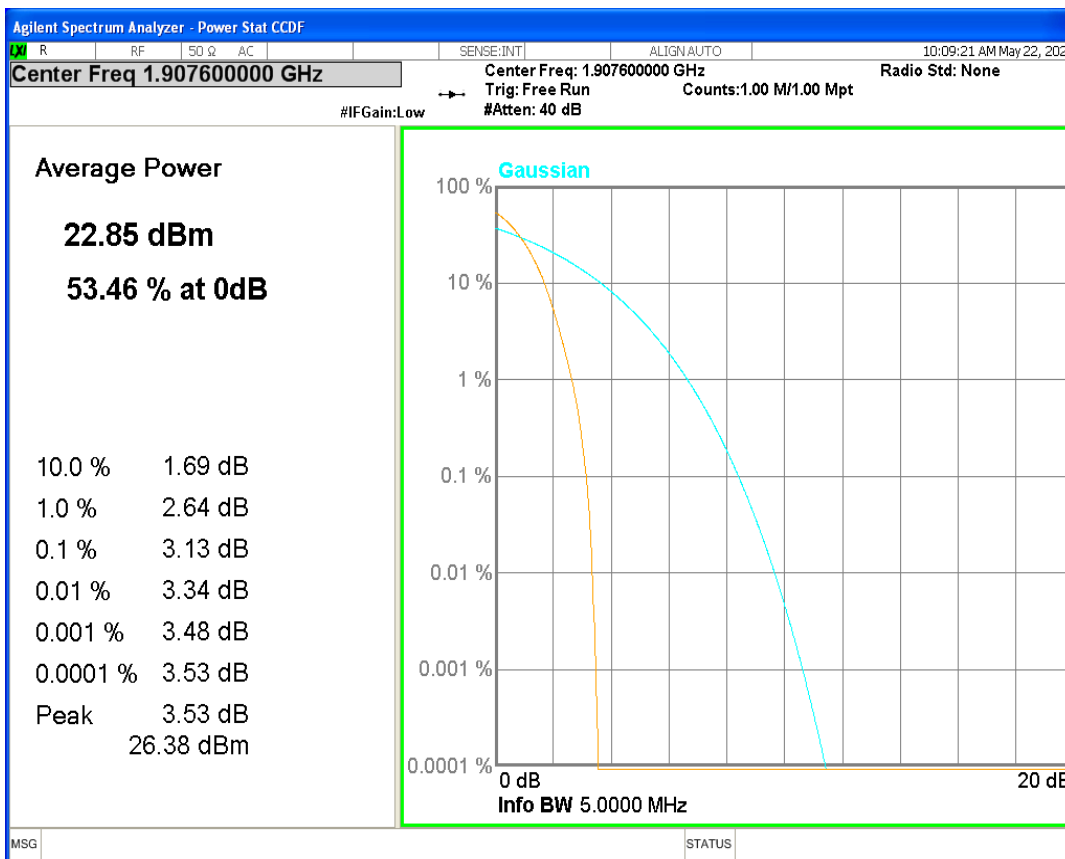

HSDPA Band2 Subtest1 Channel=9262

HSDPA Band2 Subtest1 Channel=9400

HSDPA Band2 Subtest1 Channel=9538

WCDMA Band2 Channel=9262

WCDMA Band2 Channel=9400

WCDMA Band2 Channel=9538

HSDPA Band5 Subtest1 Channel=4132