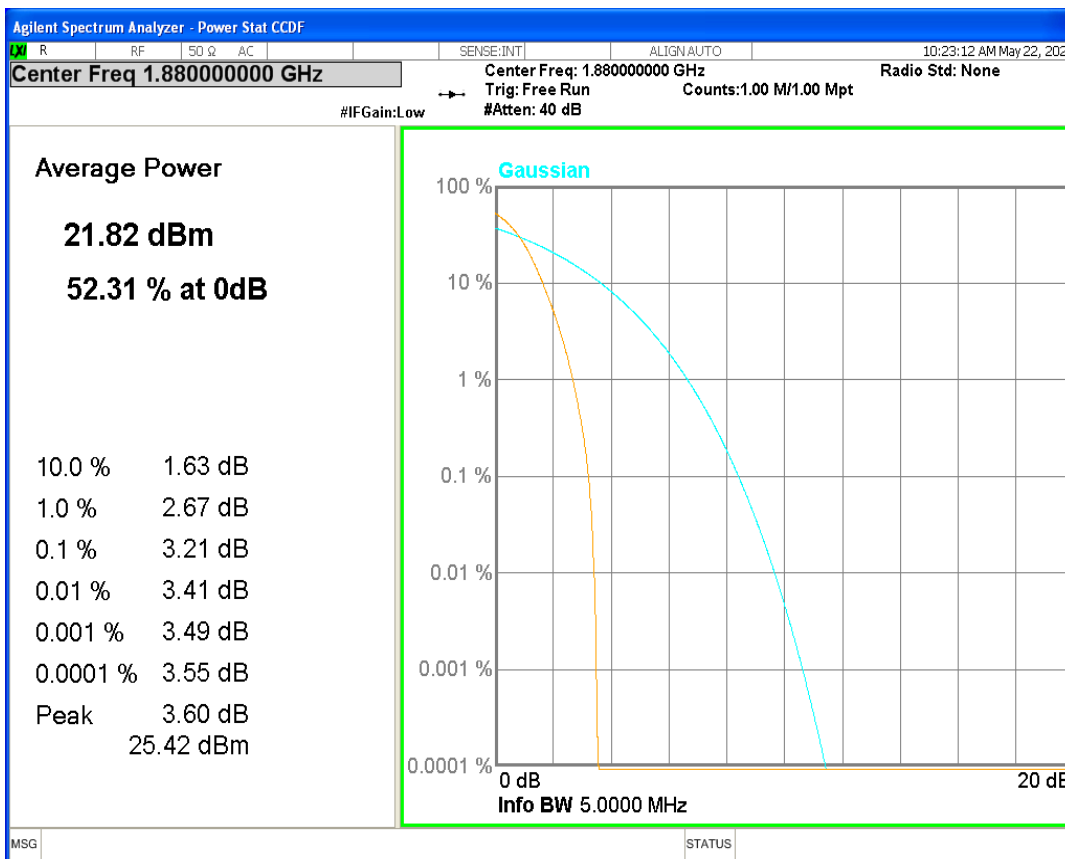

03 Peak-to-Average Ratio

Band	Channel	Frequency (MHz)	Result (dB)	high Limit (dB)	Verdict
HSDPA Band2 Subtest1	9262	1852.4	3.37	13	PASS
HSDPA Band2 Subtest1	9400	1880	3.21	13	PASS
HSDPA Band2 Subtest1	9538	1907.6	3.25	13	PASS
WCDMA Band2	9262	1852.4	3.31	13	PASS
WCDMA Band2	9400	1880	3.16	13	PASS
WCDMA Band2	9538	1907.6	3.13	13	PASS
HSDPA Band5 Subtest1	4132	826.4	3.13	13	PASS
HSDPA Band5 Subtest1	4182	836.4	3.15	13	PASS
HSDPA Band5 Subtest1	4233	846.6	3.15	13	PASS
WCDMA Band5	4132	826.4	3.01	13	PASS
WCDMA Band5	4182	836.4	3.01	13	PASS
WCDMA Band5	4233	846.6	3.01	13	PASS

HSDPA Band2 Subtest1 Channel=9262

HSDPA Band2 Subtest1 Channel=9400

HSDPA Band2 Subtest1 Channel=9538

WCDMA Band2 Channel=9262

WCDMA Band2 Channel=9400

WCDMA Band2 Channel=9538

HSDPA Band5 Subtest1 Channel=4132