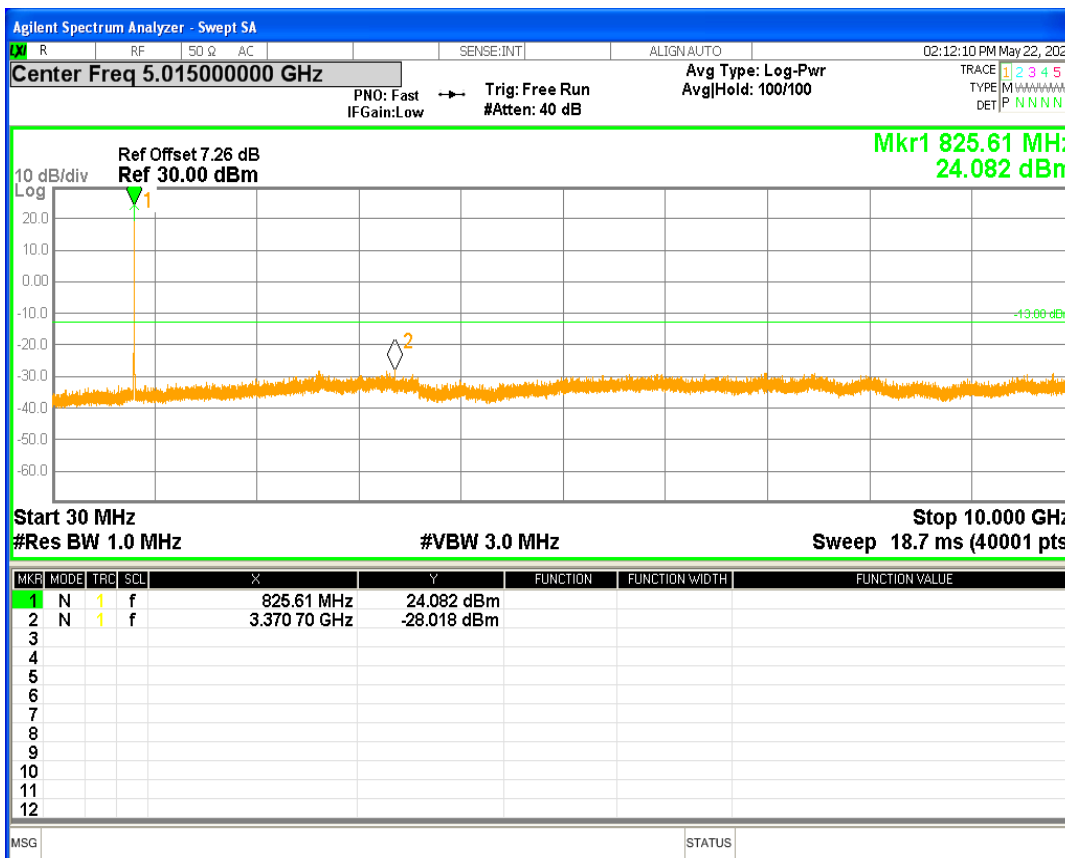

WCDMA Band5 Channel=4182