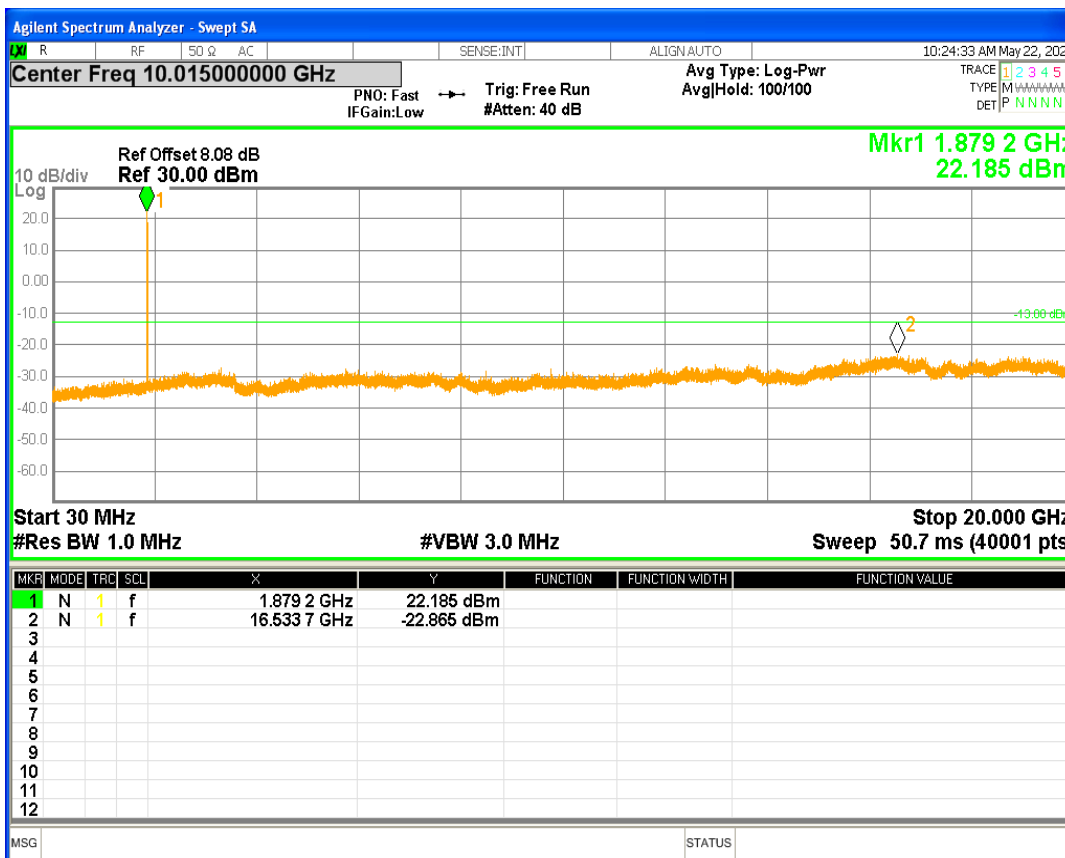

WCDMA Band5 Channel=4233

06 Out-of-band emissions

Band	Channel	Frequency (MHz)	Spur Freq (MHz)	Spur Level (dBm)	Limit (dBm)	Verdict
HSDPA Band2 Subtest1	9262	1852.4	16498.26	-22.55	-13	PASS
HSDPA Band2 Subtest1	9400	1880	16533.71	-22.86	-13	PASS
HSDPA Band2 Subtest1	9538	1907.6	16494.27	-22.92	-13	PASS
WCDMA Band2	9262	1852.4	17027.47	-22.35	-13	PASS
WCDMA Band2	9400	1880	19021.47	-22.97	-13	PASS
WCDMA Band2	9538	1907.6	16504.75	-22.83	-13	PASS
HSDPA Band5 Subtest1	4132	826.4	7454.91	-28.40	-13	PASS
HSDPA Band5 Subtest1	4182	836.4	7458.90	-28.53	-13	PASS
HSDPA Band5 Subtest1	4233	846.6	6435.23	-28.19	-13	PASS
WCDMA Band5	4132	826.4	3370.70	-28.01	-13	PASS
WCDMA Band5	4182	836.4	3208.69	-27.30	-13	PASS
WCDMA Band5	4233	846.6	5572.82	-27.73	-13	PASS

HSDPA Band2 Subtest1 Channel=9262

HSDPA Band2 Subtest1 Channel=9400

HSDPA Band2 Subtest1 Channel=9538

WCDMA Band2 Channel=9262

WCDMA Band2 Channel=9400

WCDMA Band2 Channel=9538

HSDPA Band5 Subtest1 Channel=4132