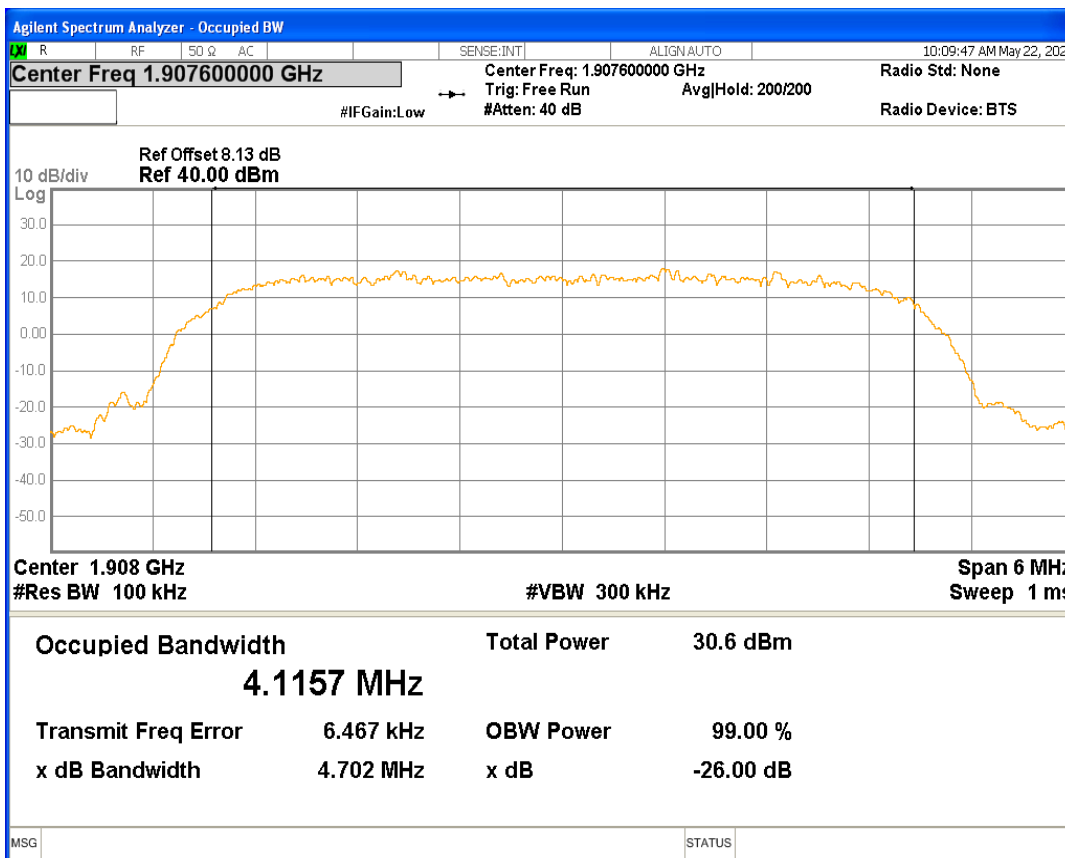

HSDPA Band2 Subtest1 Channel=9262

HSDPA Band2 Subtest1 Channel=9400

HSDPA Band2 Subtest1 Channel=9538

WCDMA Band2 Channel=9262

WCDMA Band2 Channel=9400

WCDMA Band2 Channel=9538

HSDPA Band5 Subtest1 Channel=4132