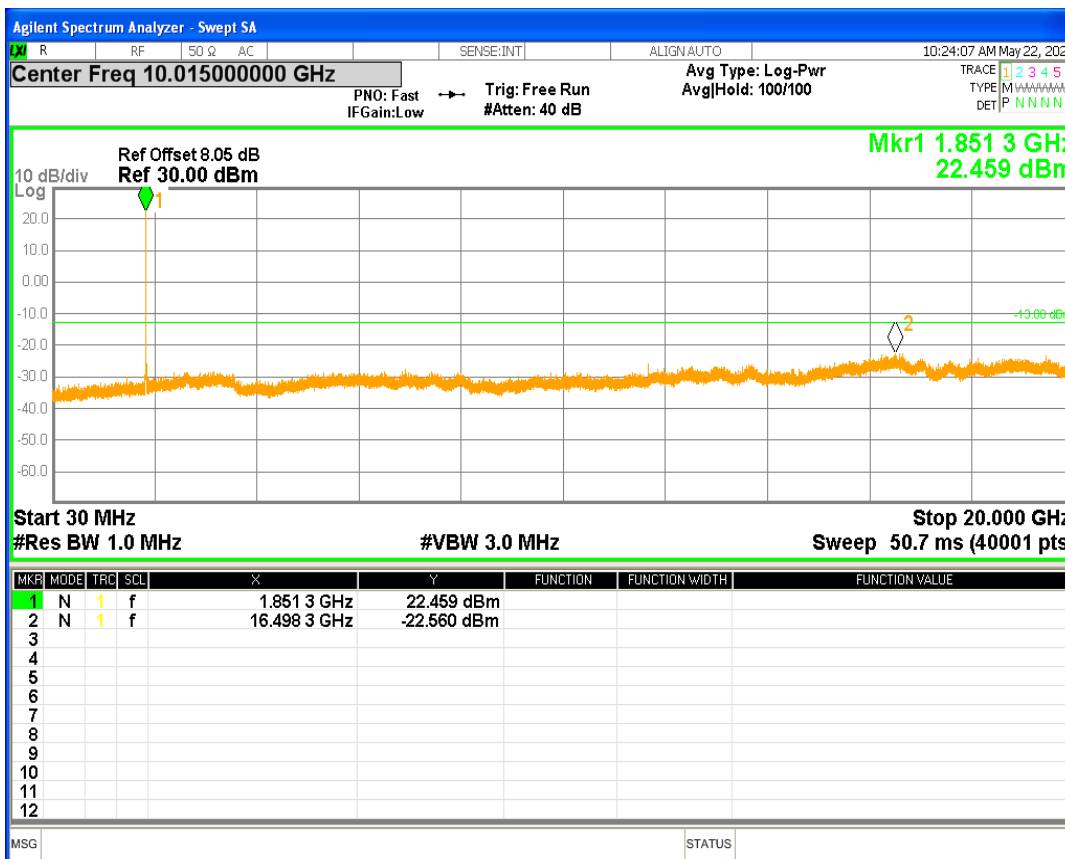

HSDPA Band2 Subtest1 Channel=9400