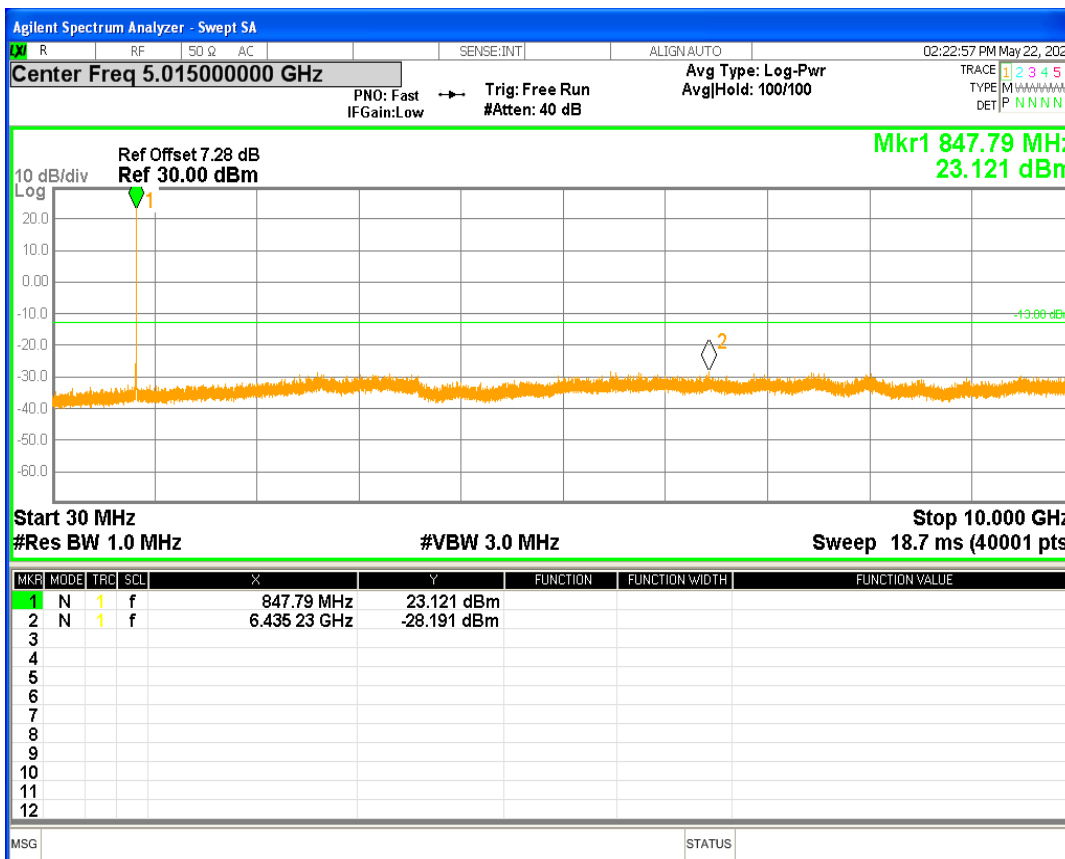

WCDMA Band5 Channel=4132