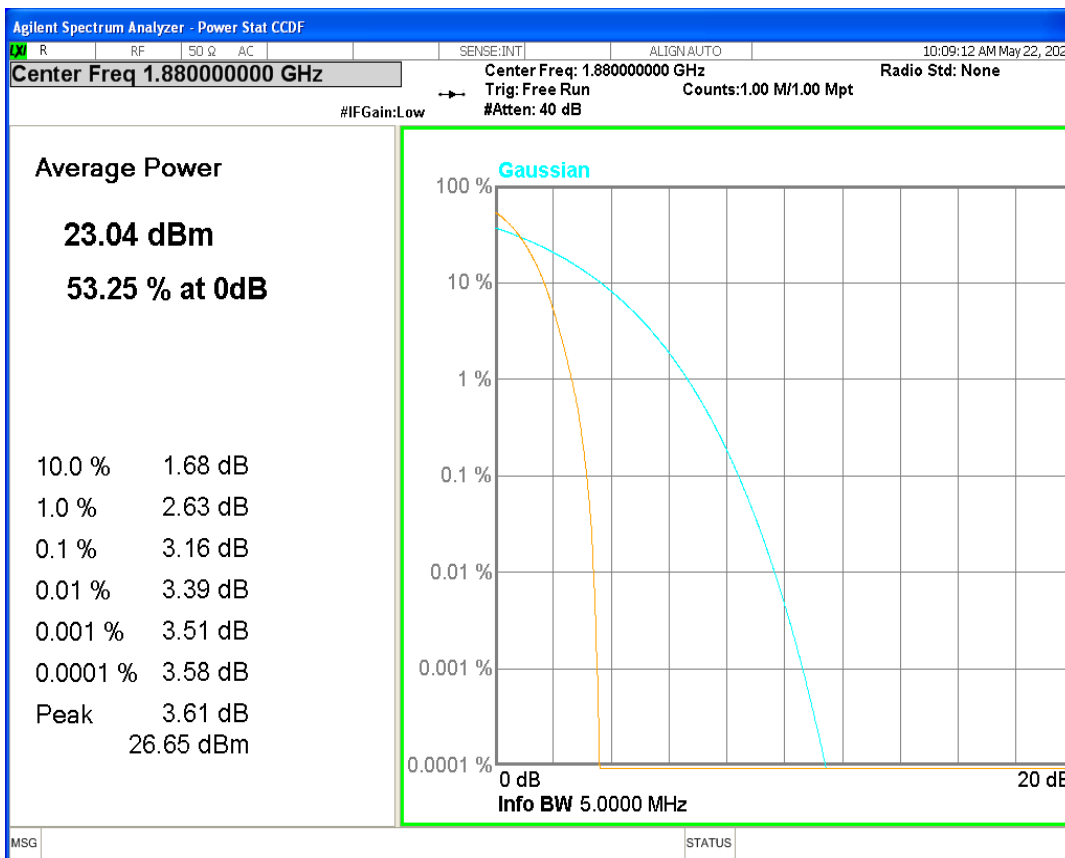

HSDPA Band2 Subtest1 Channel=9262

HSDPA Band2 Subtest1 Channel=9400

HSDPA Band2 Subtest1 Channel=9538

WCDMA Band2 Channel=9262

WCDMA Band2 Channel=9400

WCDMA Band2 Channel=9538

HSDPA Band5 Subtest1 Channel=4132