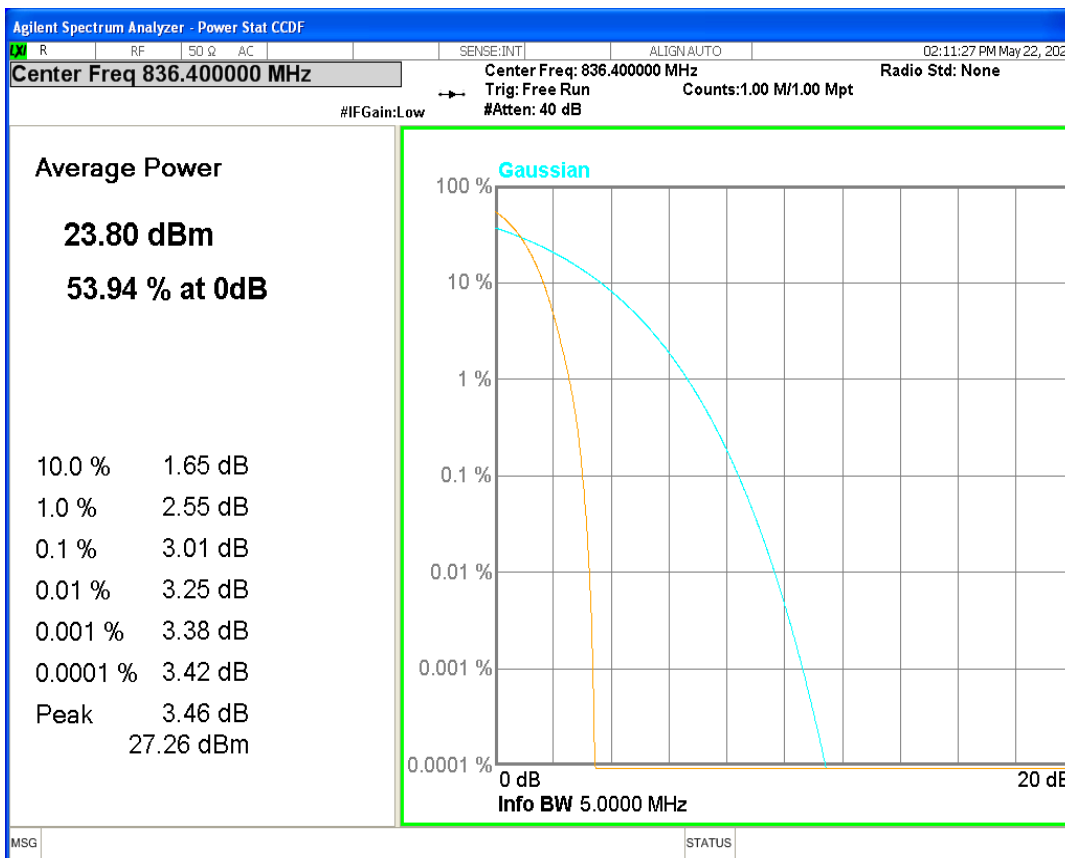

HSDPA Band5 Subtest1 Channel=4182

HSDPA Band5 Subtest1 Channel=4233

WCDMA Band5 Channel=4132

WCDMA Band5 Channel=4182

WCDMA Band5 Channel=4233

04 Occupied bandwidth

Band	Channel	Frequency (MHz)	99% OBW (kHz)	-26dB EBW (kHz)	Verdict
HSDPA Band2 Subtest1	9262	1852.4	4114.099	4662.093	PASS
HSDPA Band2 Subtest1	9400	1880	4130.383	4711.139	PASS
HSDPA Band2 Subtest1	9538	1907.6	4123.124	4666.095	PASS
WCDMA Band2	9262	1852.4	4142.526	4693.688	PASS
WCDMA Band2	9400	1880	4135.283	4703.202	PASS
WCDMA Band2	9538	1907.6	4115.733	4701.748	PASS
HSDPA Band5 Subtest1	4132	826.4	4140.745	4705.254	PASS
HSDPA Band5 Subtest1	4182	836.4	4132.363	4702.933	PASS
HSDPA Band5 Subtest1	4233	846.6	4149.605	4714.199	PASS
WCDMA Band5	4132	826.4	4142.574	4723.875	PASS
WCDMA Band5	4182	836.4	4139.626	4695.807	PASS
WCDMA Band5	4233	846.6	4129.013	4728.278	PASS