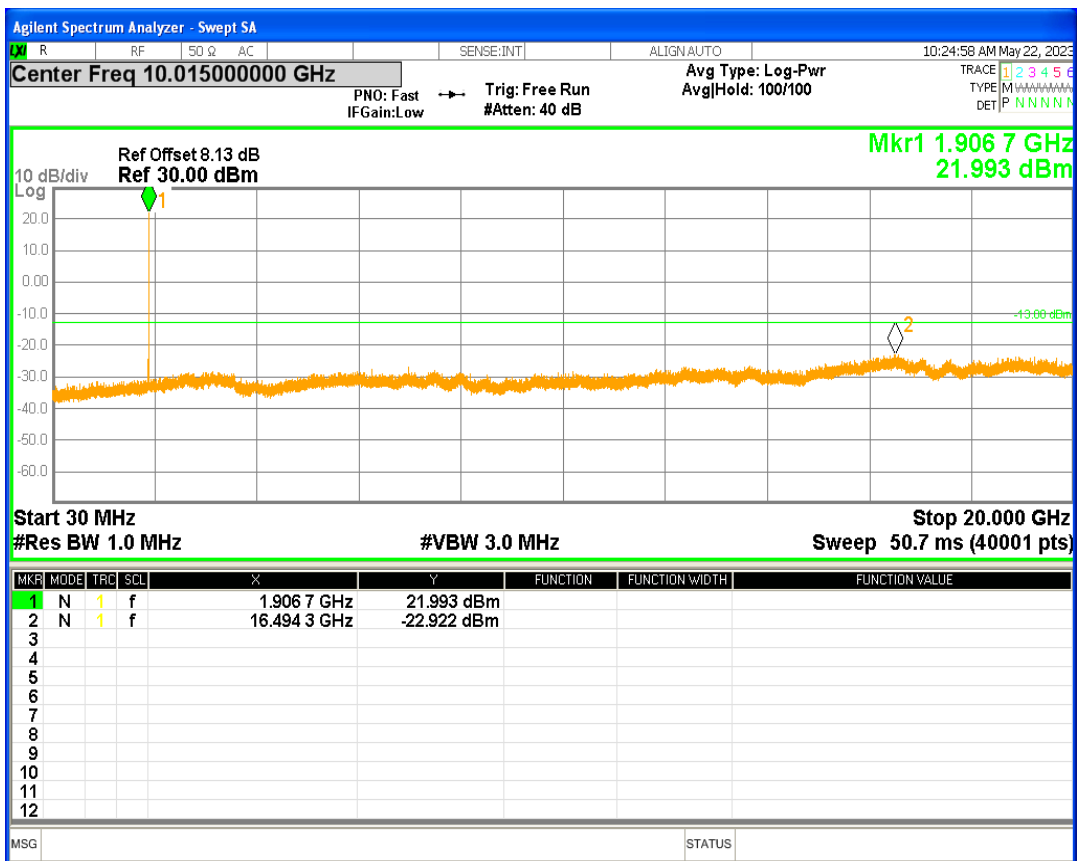

HSDPA Band2 Subtest1 Channel=9262

HSDPA Band2 Subtest1 Channel=9538

WCDMA Band2 Channel=9262

WCDMA Band2 Channel=9538

HSDPA Band5 Subtest1 Channel=4132

HSDPA Band5 Subtest1 Channel=4233

WCDMA Band5 Channel=4132

WCDMA Band5 Channel=4233

06 Out-of-band emissions

Band	Channel	Frequency (MHz)	Spur Freq (MHz)	Spur Level (dBm)	Limit (dBm)	Verdict
HSDPA Band2 Subtest1	9262	1852.4	16498.26	-22.55	-13	PASS
HSDPA Band2 Subtest1	9400	1880	16533.71	-22.86	-13	PASS
HSDPA Band2 Subtest1	9538	1907.6	16494.27	-22.92	-13	PASS
WCDMA Band2	9262	1852.4	17027.47	-22.35	-13	PASS
WCDMA Band2	9400	1880	19021.47	-22.97	-13	PASS
WCDMA Band2	9538	1907.6	16504.75	-22.83	-13	PASS
HSDPA Band5 Subtest1	4132	826.4	7454.91	-28.40	-13	PASS
HSDPA Band5 Subtest1	4182	836.4	7458.90	-28.53	-13	PASS
HSDPA Band5 Subtest1	4233	846.6	6435.23	-28.19	-13	PASS
WCDMA Band5	4132	826.4	3370.70	-28.01	-13	PASS
WCDMA Band5	4182	836.4	3208.69	-27.30	-13	PASS
WCDMA Band5	4233	846.6	5572.82	-27.73	-13	PASS

HSDPA Band2 Subtest1 Channel=9262

HSDPA Band2 Subtest1 Channel=9400

HSDPA Band2 Subtest1 Channel=9538

WCDMA Band2 Channel=9262

WCDMA Band2 Channel=9400

WCDMA Band2 Channel=9538

HSDPA Band5 Subtest1 Channel=4132