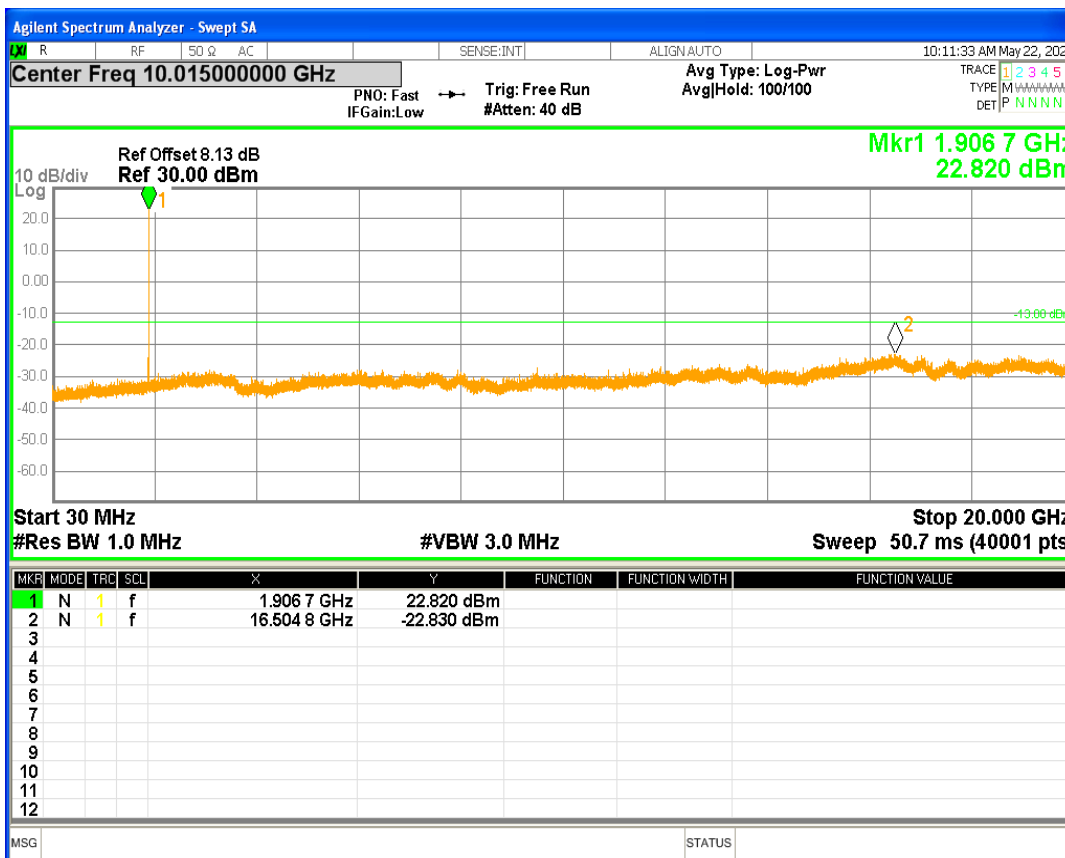

HSDPA Band2 Subtest1 Channel=9262

HSDPA Band2 Subtest1 Channel=9400

HSDPA Band2 Subtest1 Channel=9538

WCDMA Band2 Channel=9262

WCDMA Band2 Channel=9400

WCDMA Band2 Channel=9538

HSDPA Band5 Subtest1 Channel=4132