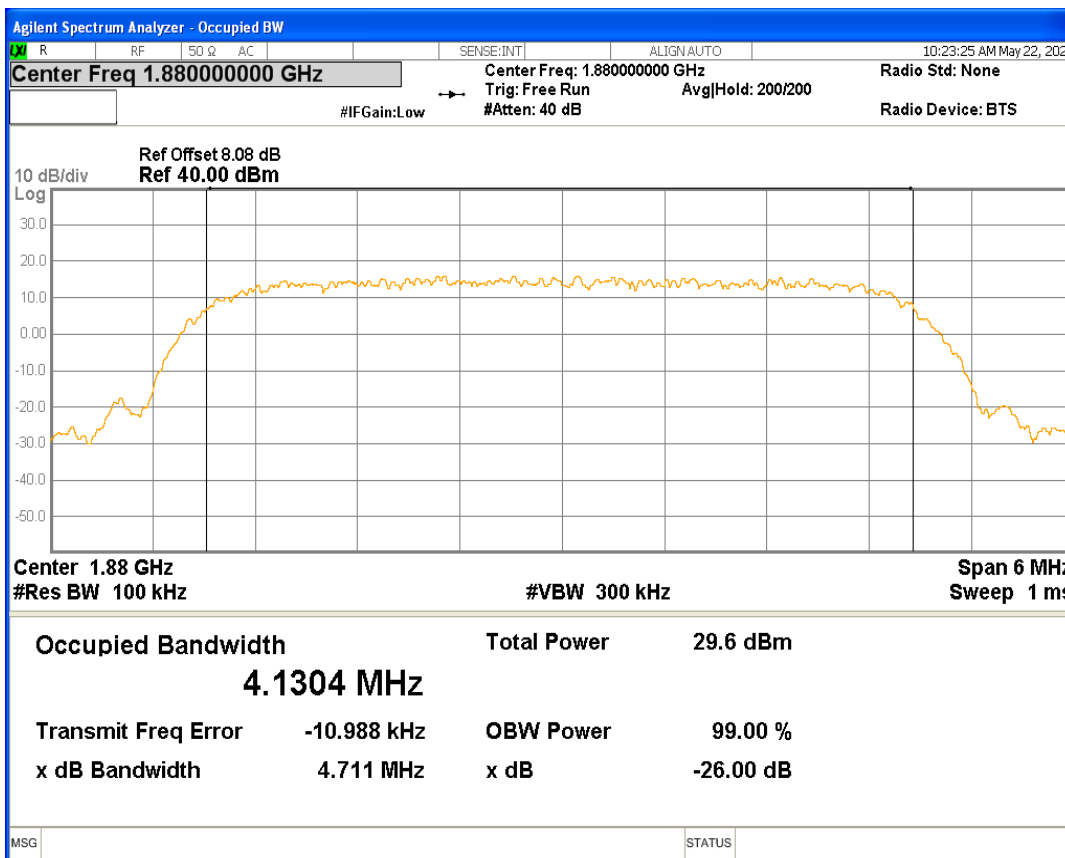

HSDPA Band2 Subtest1 Channel=9538