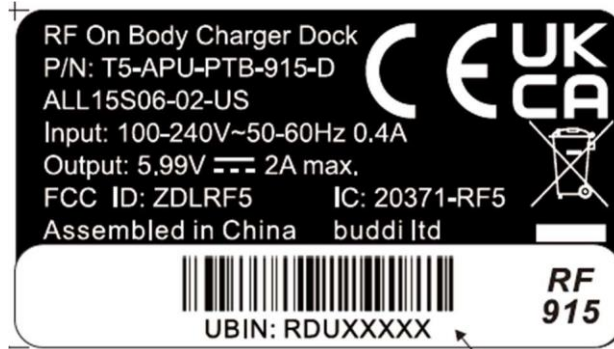

RF OBC Dock Label Details and Location

Label Details -

PMN: RF On Boady Charger Dock

HVIN: T5-APU-PTB-915-D

IC Serial number: RDU00001

Label Location -

Label affixed to the side of the product