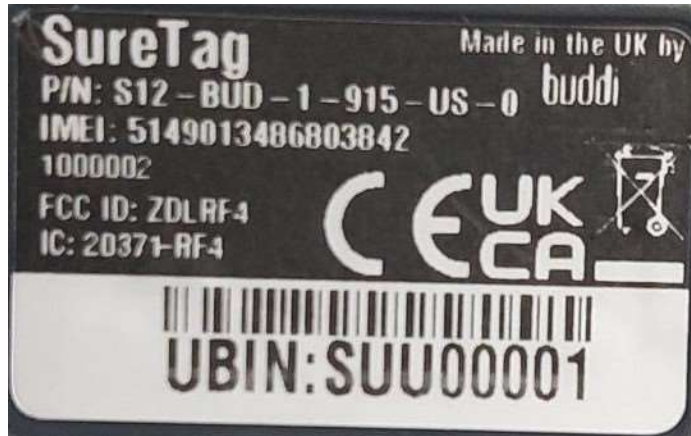

SureTag Label Details and Location

Label Details –

PMN: SureTag

HVIN: 1000002

Label Location –

Label affixed to the underneath of the product