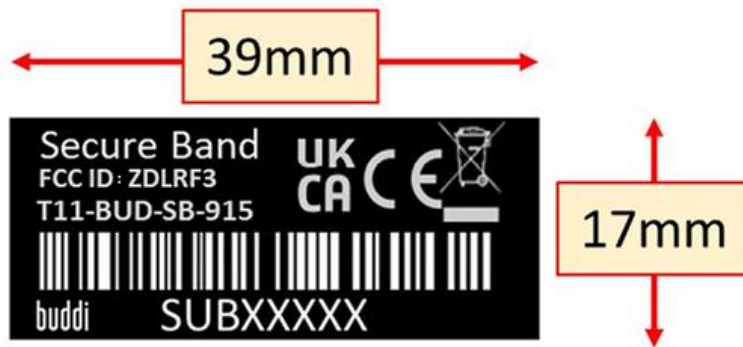

Label

Secure Band (7680016) – Serial Label

Laser Engraved