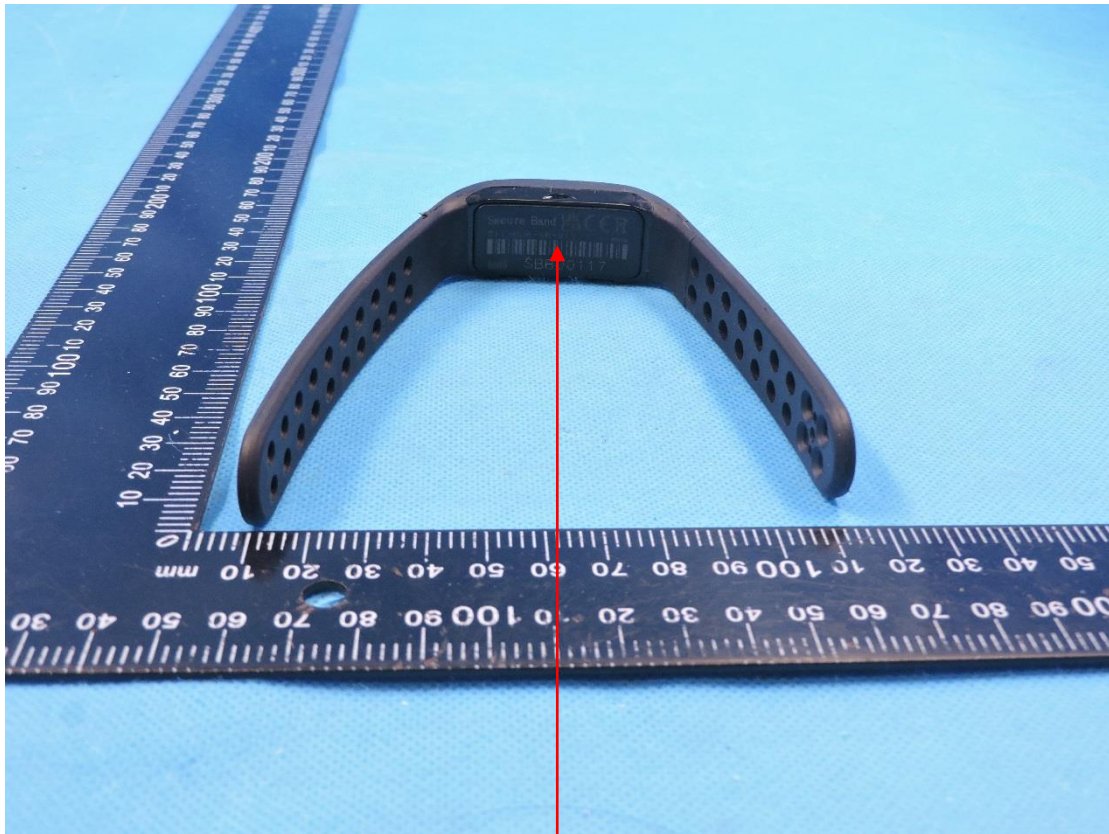

Label

Secure Band (7680016) – Serial Label

Laser Engraved