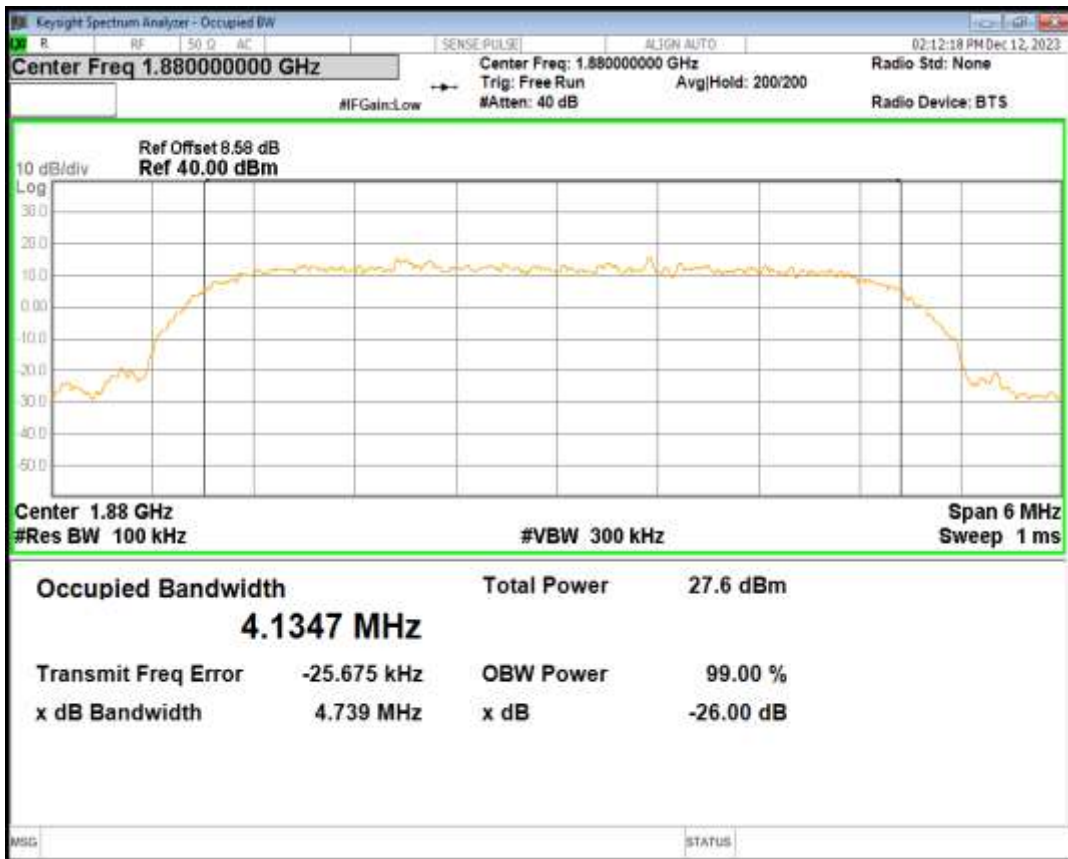

HSDPA Band2 Subtest1 Channel=9262

HSDPA Band2 Subtest1 Channel=9400

HSDPA Band2 Subtest1 Channel=9538

HSUPA Band2 Subtest1 Channel=9262

HSUPA Band2 Subtest1 Channel=9400

HSUPA Band2 Subtest1 Channel=9538

WCDMA Band2 Channel=9262