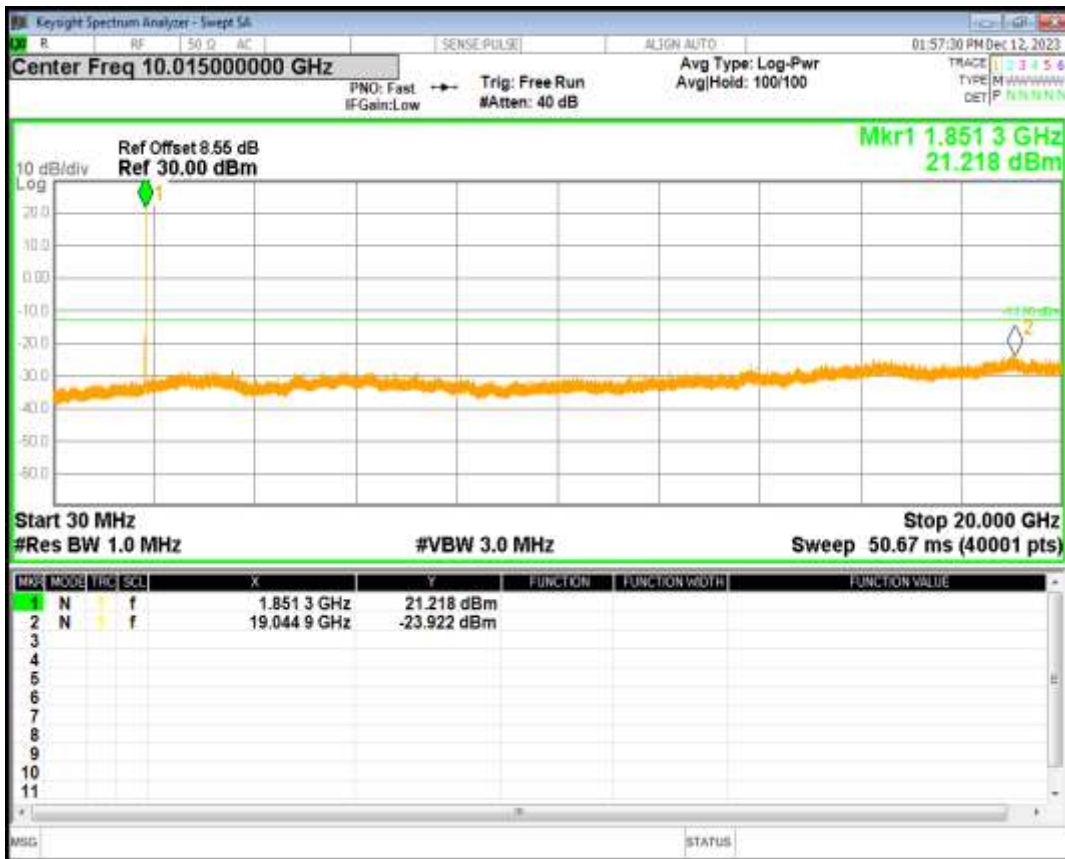

HSDPA Band5 Subtest1 Channel=4233

HSUPA Band5 Subtest1 Channel=4132

HSUPA Band5 Subtest1 Channel=4233

WCDMA Band5 Channel=4132

WCDMA Band5 Channel=4233

**06 Out-of-band emissions**

Band	Channel	Frequency (MHz)	Spur Freq (MHz)	Spur Level (dBm)	Limit (dBm)	Verdict
HSDPA Band2 Subtest1	9262	1852.4	19044.93	-23.92	-13	PASS
HSDPA Band2 Subtest1	9400	1880	19047.93	-24.14	-13	PASS
HSDPA Band2 Subtest1	9538	1907.6	19024.47	-24.22	-13	PASS
HSUPA Band2 Subtest1	9262	1852.4	18812.78	-24.03	-13	PASS
HSUPA Band2 Subtest1	9400	1880	18952.57	-23.40	-13	PASS
HSUPA Band2 Subtest1	9538	1907.6	18958.56	-22.49	-13	PASS
WCDMA Band2	9262	1852.4	19023.97	-23.76	-13	PASS
WCDMA Band2	9400	1880	18837.75	-23.90	-13	PASS
WCDMA Band2	9538	1907.6	18827.26	-24.49	-13	PASS
HSDPA Band5 Subtest1	4132	826.4	3173.04	-28.64	-13	PASS
HSDPA Band5 Subtest1	4182	836.4	6220.62	-28.70	-13	PASS
HSDPA Band5 Subtest1	4233	846.6	5438.23	-29.40	-13	PASS
HSUPA Band5 Subtest1	4132	826.4	5683.99	-28.48	-13	PASS
HSUPA Band5 Subtest1	4182	836.4	3217.41	-29.23	-13	PASS
HSUPA Band5 Subtest1	4233	846.6	6290.41	-28.91	-13	PASS
WCDMA Band5	4132	826.4	6304.87	-29.43	-13	PASS
WCDMA Band5	4182	836.4	3171.80	-28.77	-13	PASS
WCDMA Band5	4233	846.6	5952.93	-29.48	-13	PASS

HSDPA Band2 Subtest1 Channel=9262

HSDPA Band2 Subtest1 Channel=9400

HSDPA Band2 Subtest1 Channel=9538

HSUPA Band2 Subtest1 Channel=9262

HSUPA Band2 Subtest1 Channel=9400

HSUPA Band2 Subtest1 Channel=9538

WCDMA Band2 Channel=9262