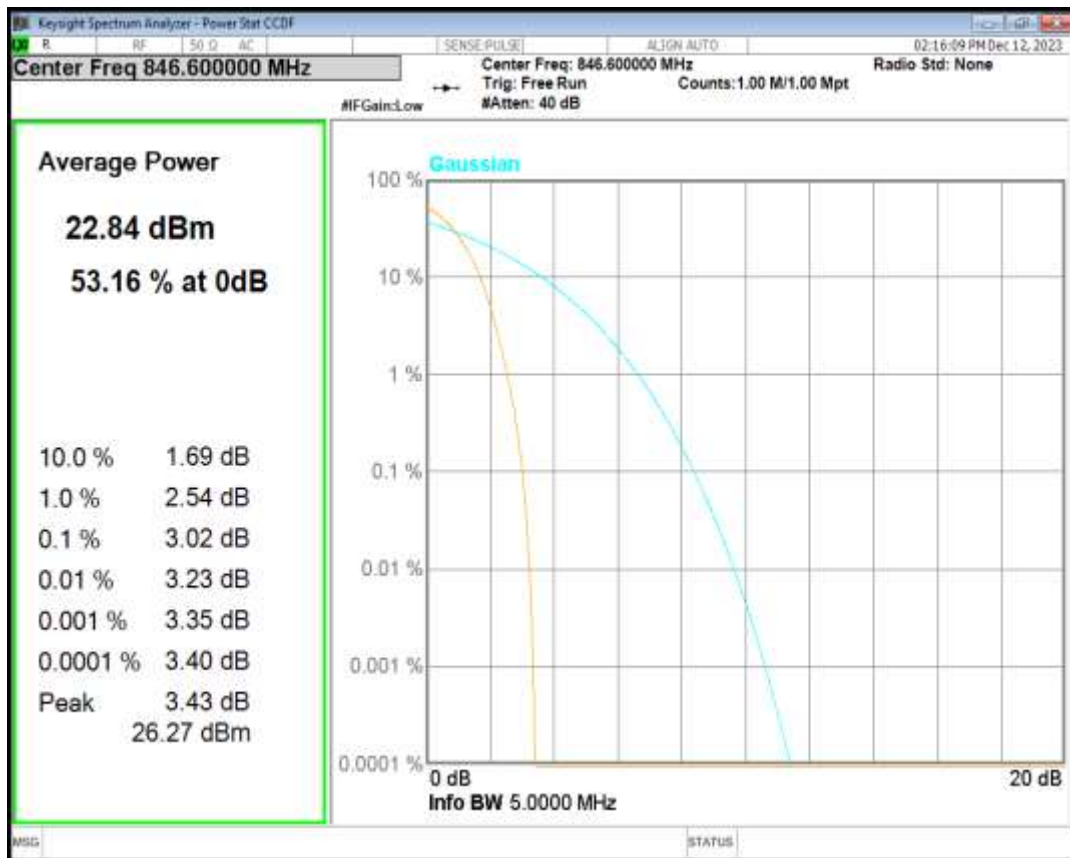

HSUPA Band5 Subtest1 Channel=4233

WCDMA Band5 Channel=4132

WCDMA Band5 Channel=4182

WCDMA Band5 Channel=4233

04 Occupied bandwidth

Band	Channel	Frequency (MHz)	99% OBW (kHz)	-26dB EBW (kHz)	Verdict
HSDPA Band2 Subtest1	9262	1852.4	4128.734	4698.355	PASS
HSDPA Band2 Subtest1	9400	1880	4141.145	4708.314	PASS
HSDPA Band2 Subtest1	9538	1907.6	4119.576	4698.102	PASS
HSUPA Band2 Subtest1	9262	1852.4	4149.009	4696.161	PASS
HSUPA Band2 Subtest1	9400	1880	4134.718	4739.201	PASS
HSUPA Band2 Subtest1	9538	1907.6	4131.099	4691.167	PASS
WCDMA Band2	9262	1852.4	4120.207	4680.886	PASS
WCDMA Band2	9400	1880	4135.952	4726.671	PASS
WCDMA Band2	9538	1907.6	4141.881	4722.474	PASS
HSDPA Band5 Subtest1	4132	826.4	4123.341	4714.095	PASS
HSDPA Band5 Subtest1	4182	836.4	4127.997	4705.552	PASS
HSDPA Band5 Subtest1	4233	846.6	4144.736	4712.448	PASS
HSUPA Band5 Subtest1	4132	826.4	4153.151	4705.892	PASS
HSUPA Band5 Subtest1	4182	836.4	4136.838	4694.711	PASS
HSUPA Band5 Subtest1	4233	846.6	4157.491	4713.467	PASS
WCDMA Band5	4132	826.4	4134.641	4687.353	PASS
WCDMA Band5	4182	836.4	4128.781	4690.982	PASS
WCDMA Band5	4233	846.6	4160.379	4712.269	PASS