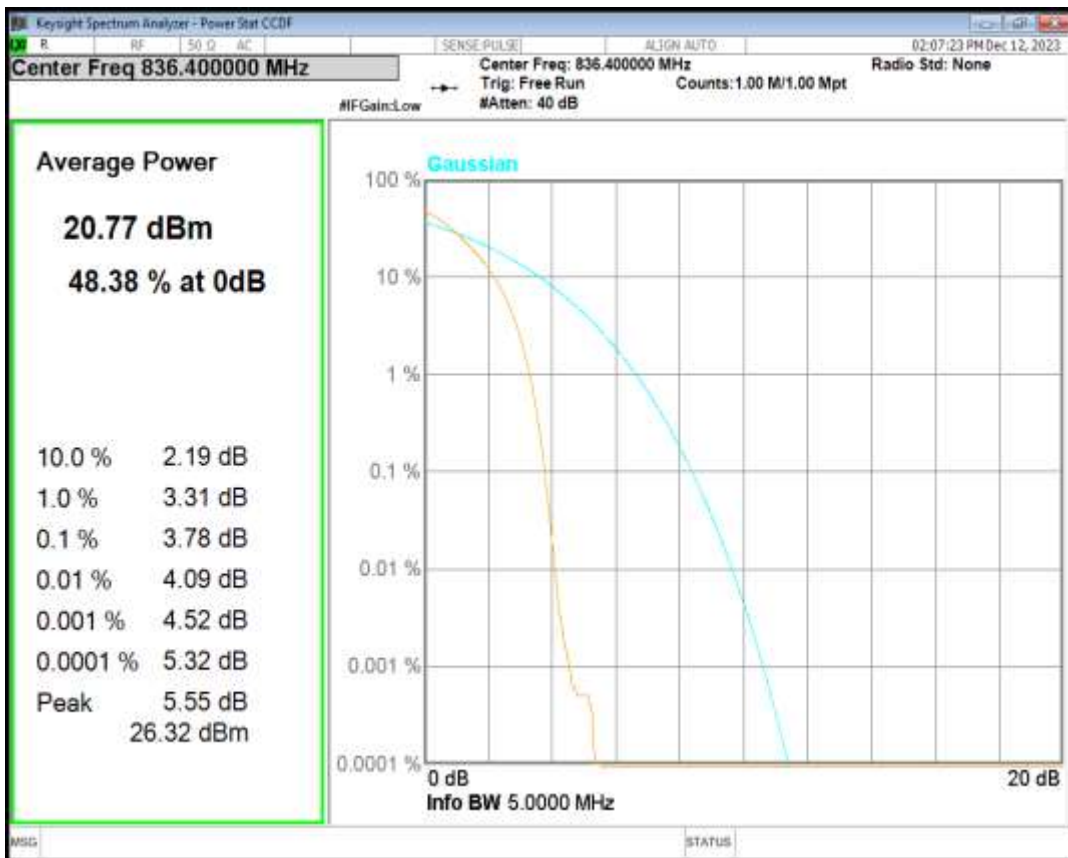

WCDMA Band2 Channel=9400

WCDMA Band2 Channel=9538

HSDPA Band5 Subtest1 Channel=4132

HSDPA Band5 Subtest1 Channel=4182

HSDPA Band5 Subtest1 Channel=4233

HSUPA Band5 Subtest1 Channel=4132

HSUPA Band5 Subtest1 Channel=4182