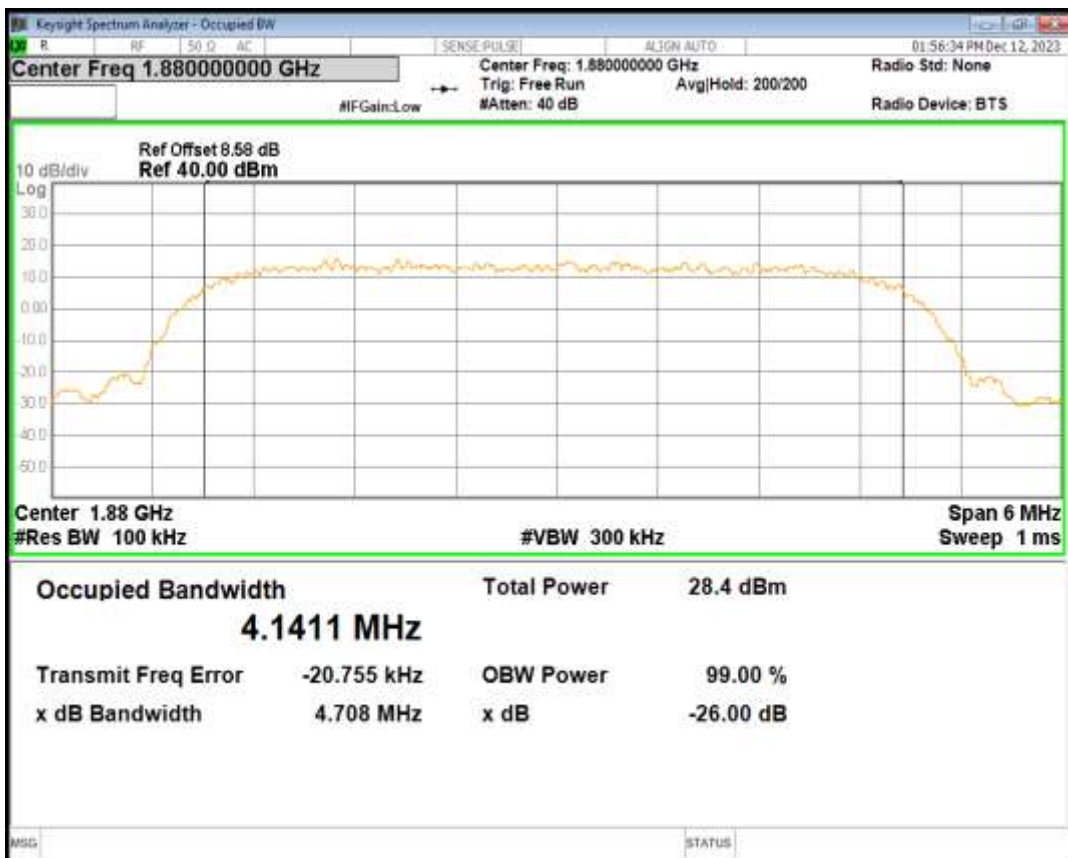

HSDPA Band2 Subtest1 Channel=9538