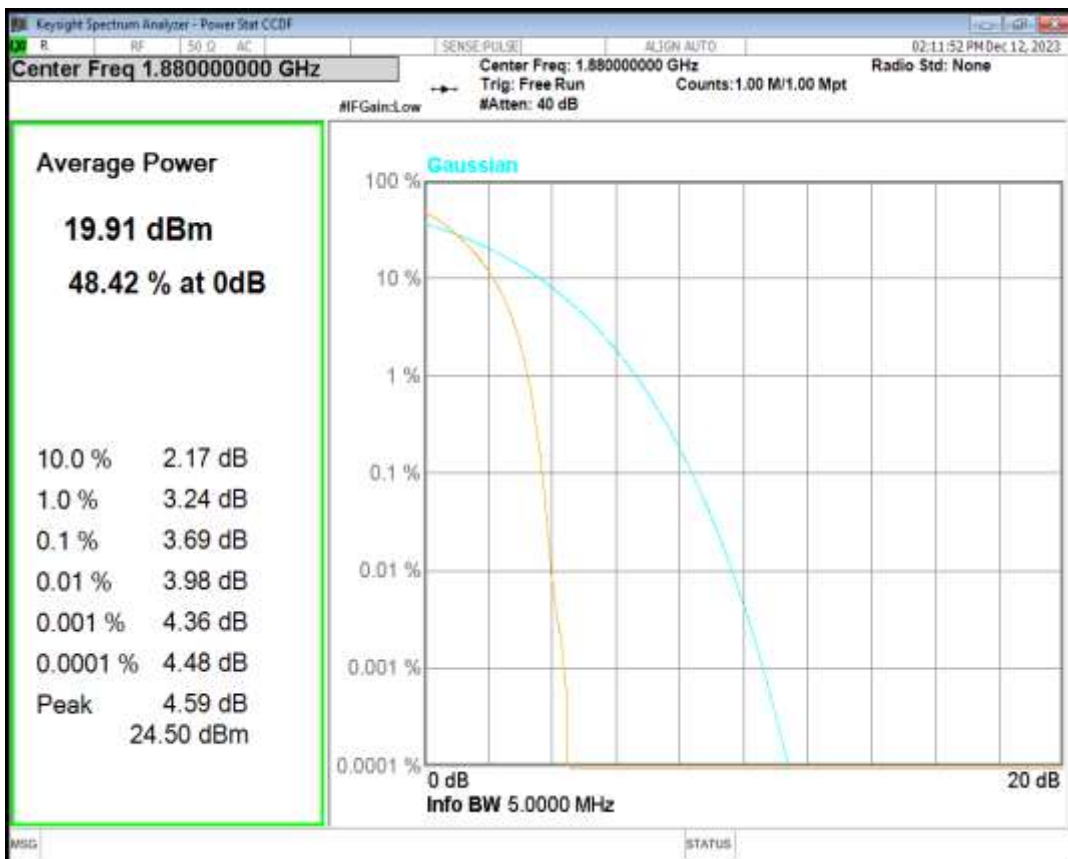

HSDPA Band2 Subtest1 Channel=9262

HSDPA Band2 Subtest1 Channel=9400

HSDPA Band2 Subtest1 Channel=9538

HSUPA Band2 Subtest1 Channel=9262

HSUPA Band2 Subtest1 Channel=9400

HSUPA Band2 Subtest1 Channel=9538

WCDMA Band2 Channel=9262