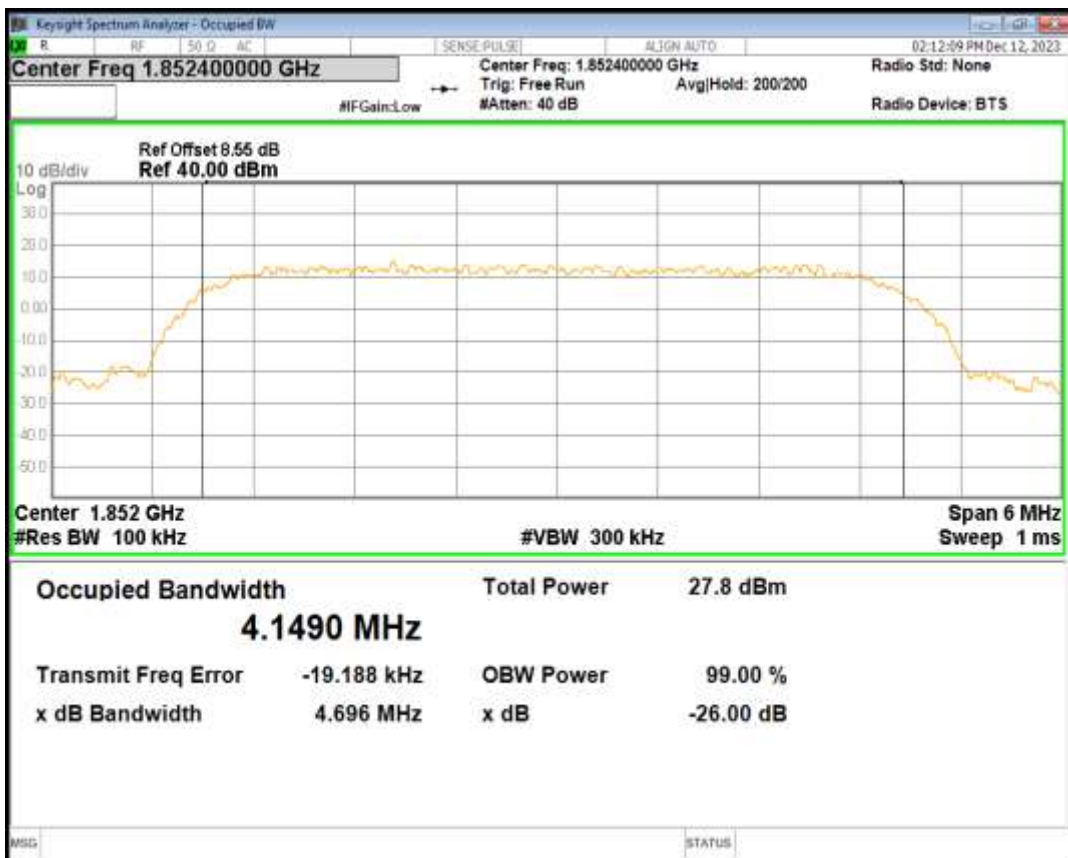

HSDPA Band2 Subtest1 Channel=9262

HSDPA Band2 Subtest1 Channel=9400

HSDPA Band2 Subtest1 Channel=9538

HSUPA Band2 Subtest1 Channel=9262

HSUPA Band2 Subtest1 Channel=9400

HSUPA Band2 Subtest1 Channel=9538

WCDMA Band2 Channel=9262