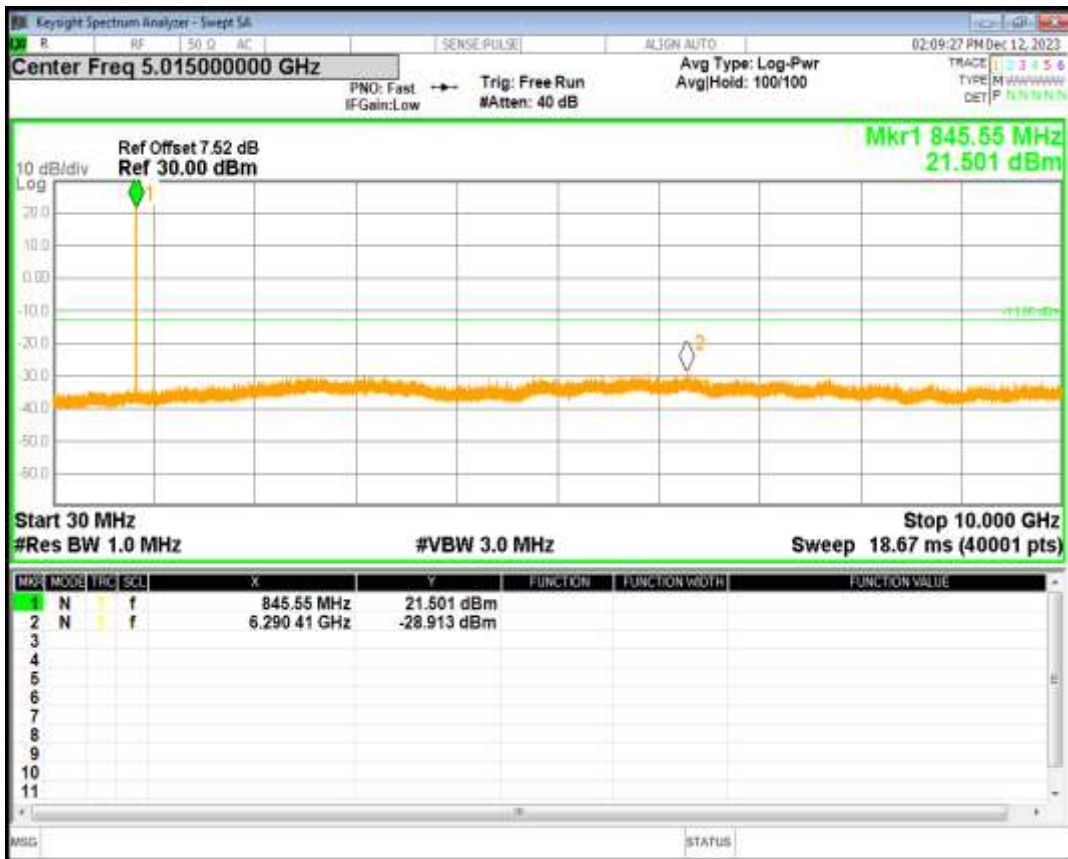

WCDMA Band5 Channel=4132