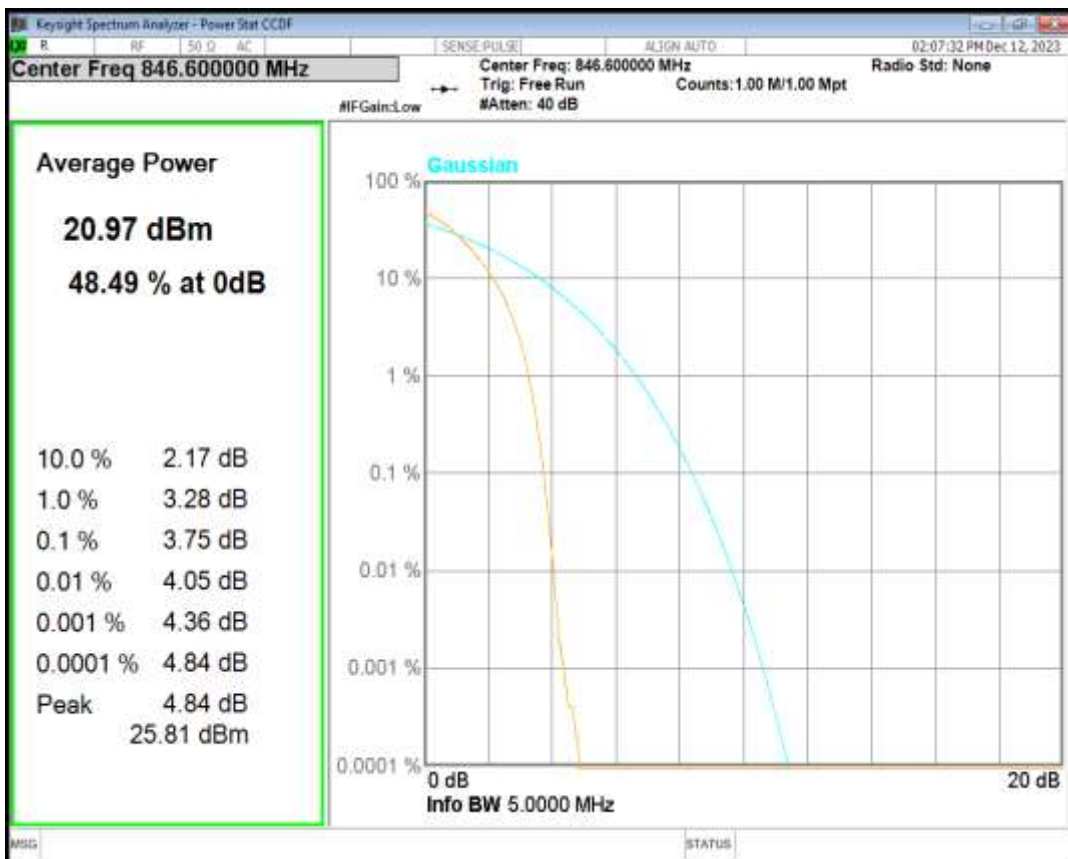

HSUPA Band5 Subtest1 Channel=4233