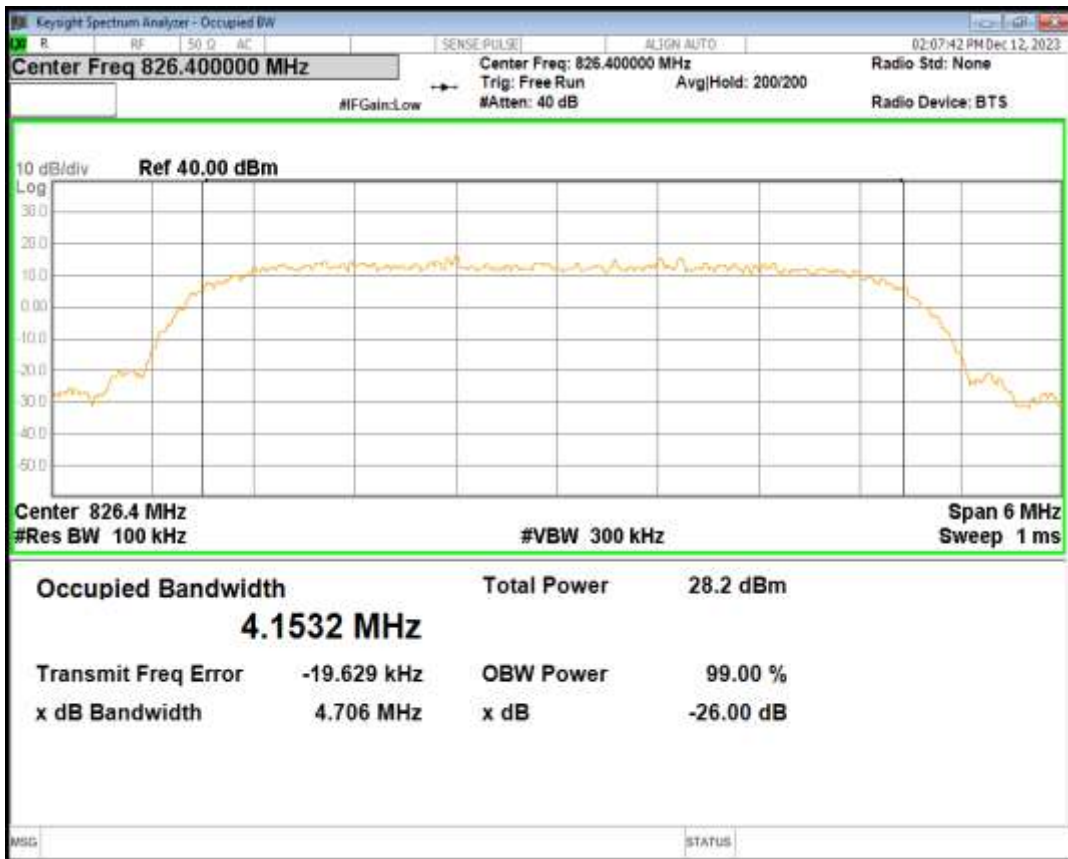

WCDMA Band2 Channel=9400

WCDMA Band2 Channel=9538

HSDPA Band5 Subtest1 Channel=4132

HSDPA Band5 Subtest1 Channel=4182

HSDPA Band5 Subtest1 Channel=4233

HSUPA Band5 Subtest1 Channel=4132

HSUPA Band5 Subtest1 Channel=4182