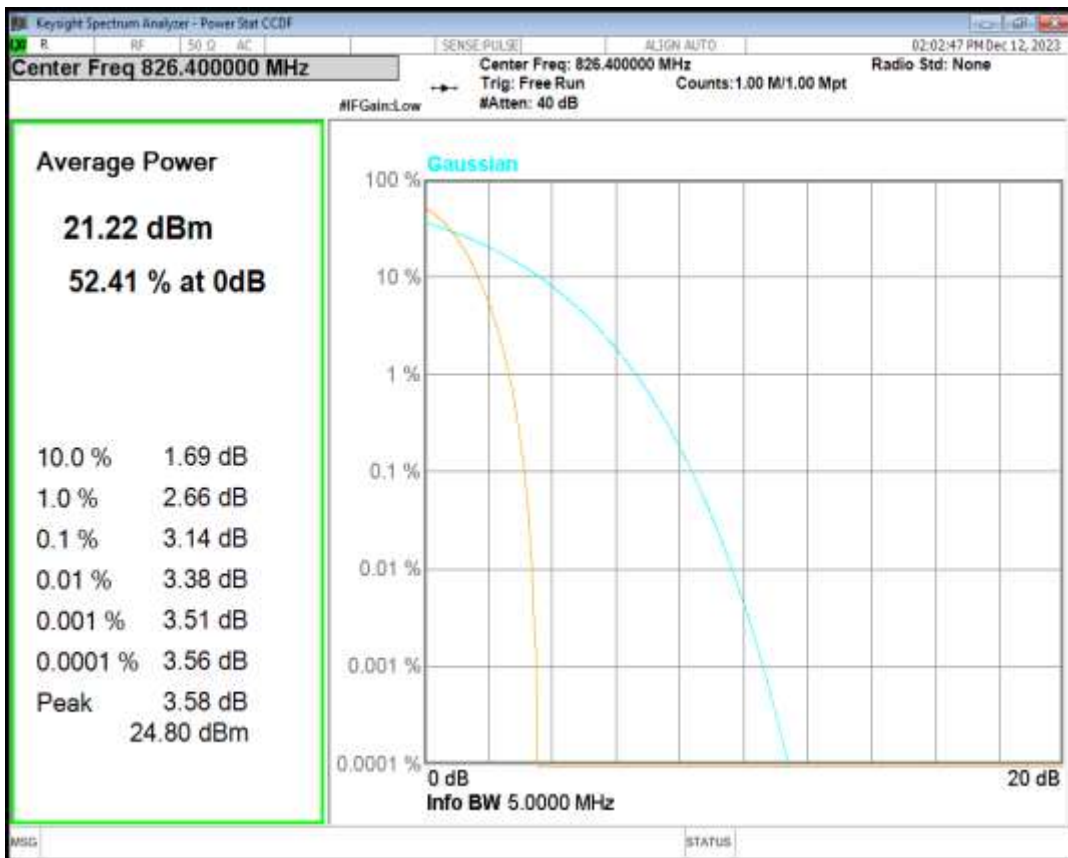

HSDPA Band5 Subtest1 Channel=4132