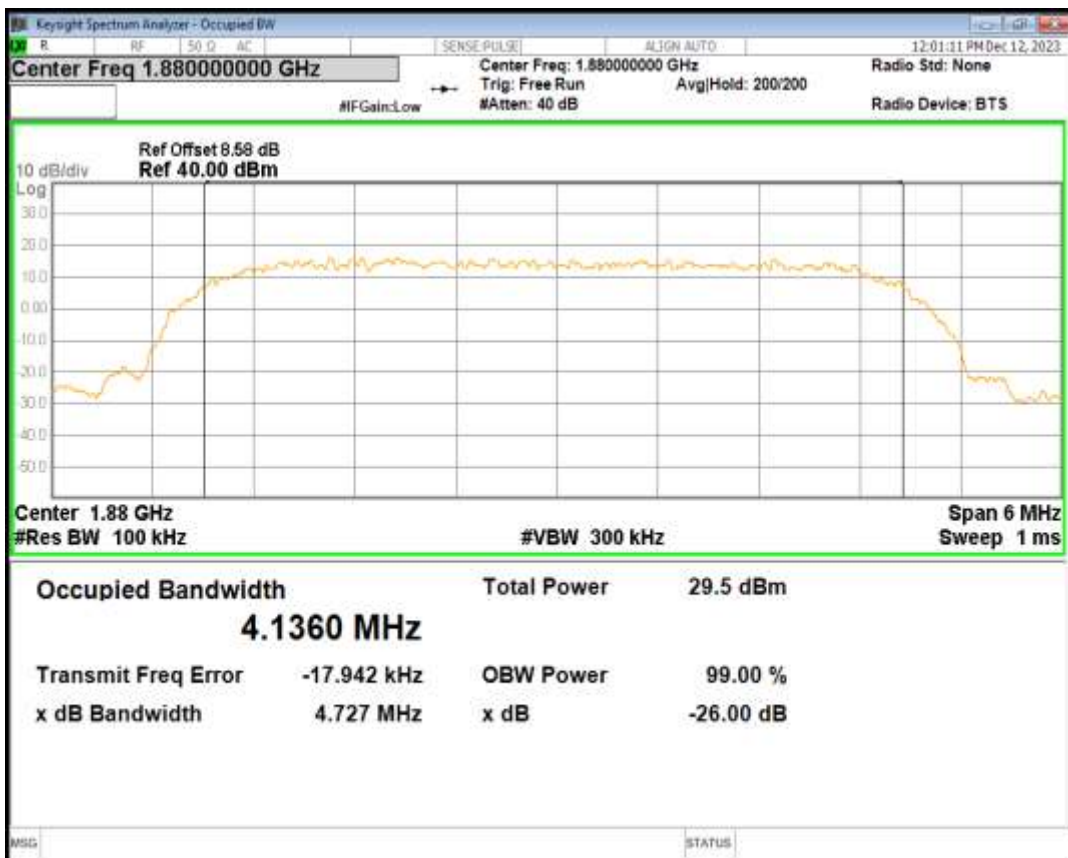

WCDMA Band2 Channel=9538