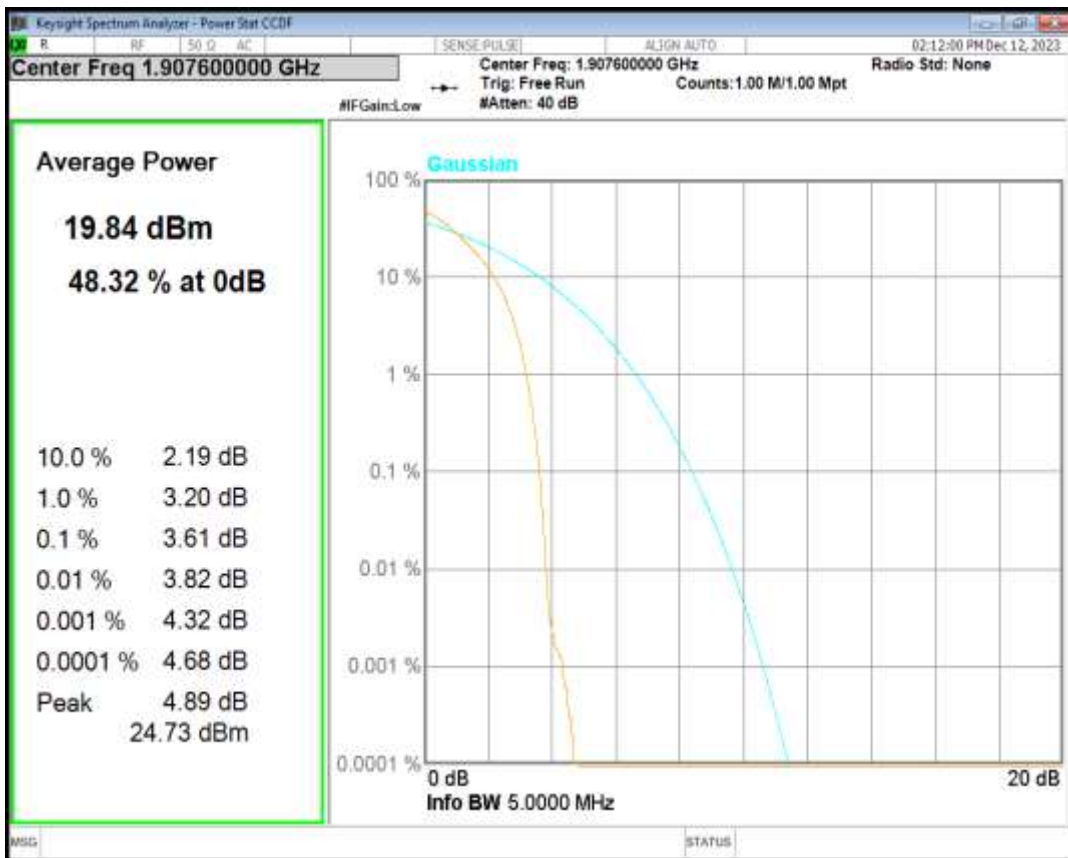

HSDPA Band2 Subtest1 Channel=9262

HSDPA Band2 Subtest1 Channel=9400

HSDPA Band2 Subtest1 Channel=9538

HSUPA Band2 Subtest1 Channel=9262

HSUPA Band2 Subtest1 Channel=9400

HSUPA Band2 Subtest1 Channel=9538

WCDMA Band2 Channel=9262