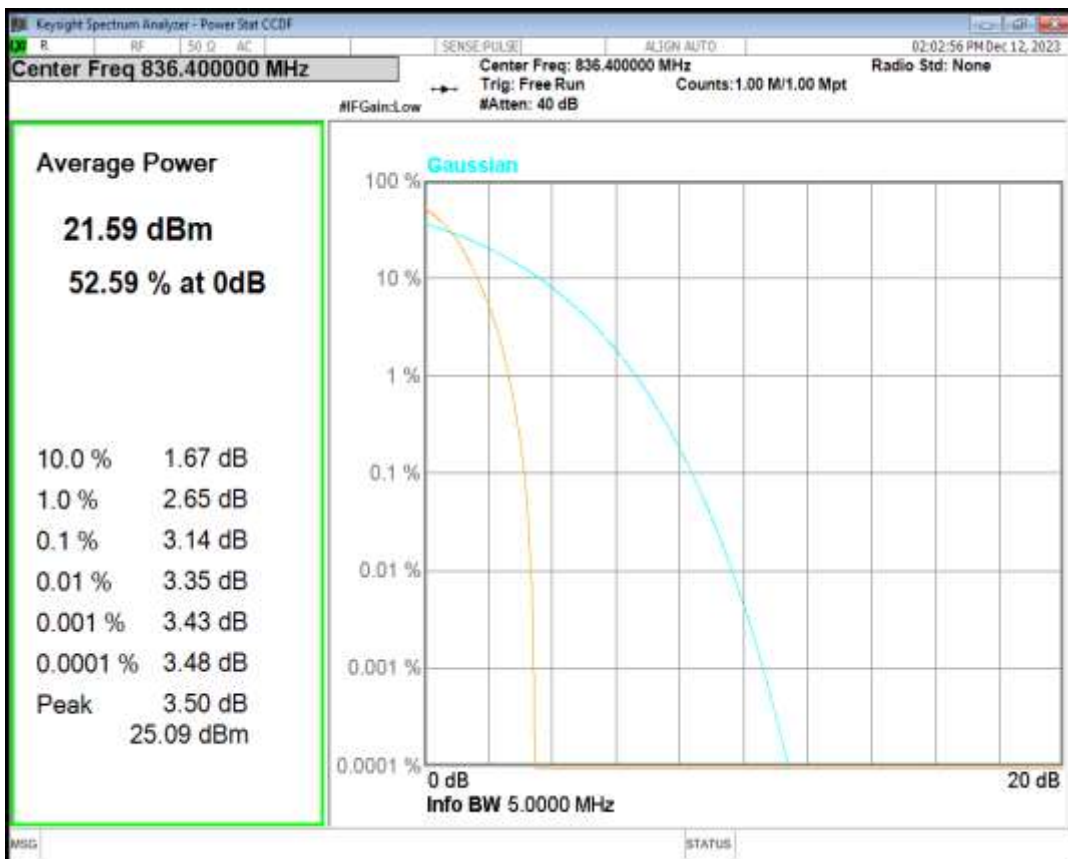

WCDMA Band2 Channel=9400

WCDMA Band2 Channel=9538

HSDPA Band5 Subtest1 Channel=4132

HSDPA Band5 Subtest1 Channel=4182

HSDPA Band5 Subtest1 Channel=4233

HSUPA Band5 Subtest1 Channel=4132

HSUPA Band5 Subtest1 Channel=4182