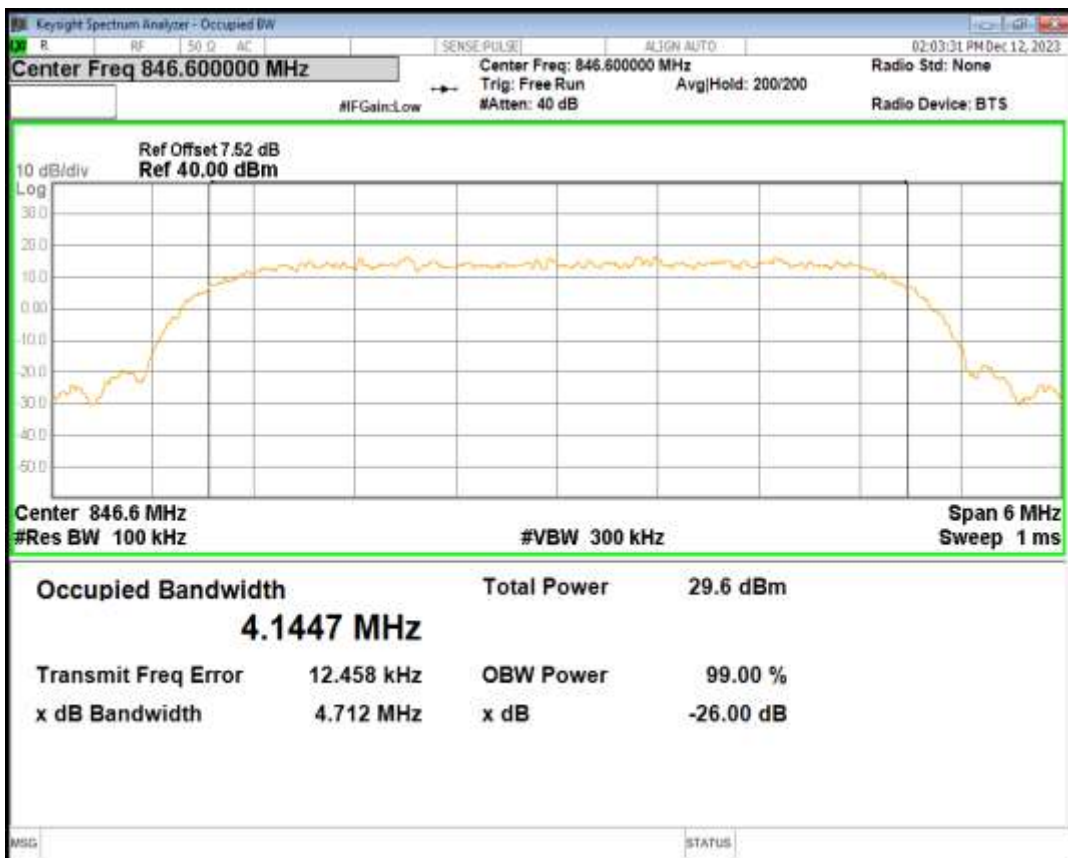

WCDMA Band2 Channel=9400

WCDMA Band2 Channel=9538

HSDPA Band5 Subtest1 Channel=4132

HSDPA Band5 Subtest1 Channel=4182

HSDPA Band5 Subtest1 Channel=4233

HSUPA Band5 Subtest1 Channel=4132

HSUPA Band5 Subtest1 Channel=4182