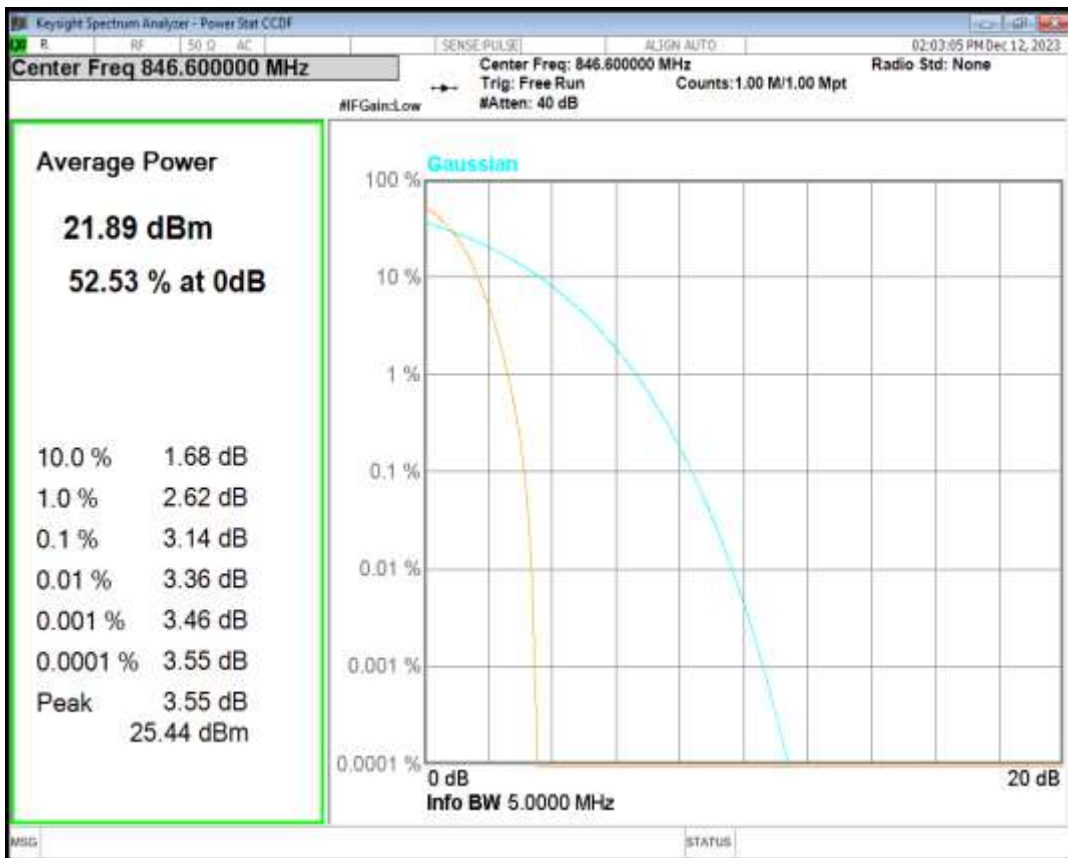

WCDMA Band2 Channel=9400

WCDMA Band2 Channel=9538

HSDPA Band5 Subtest1 Channel=4132

HSDPA Band5 Subtest1 Channel=4182

HSDPA Band5 Subtest1 Channel=4233

HSUPA Band5 Subtest1 Channel=4132

HSUPA Band5 Subtest1 Channel=4182