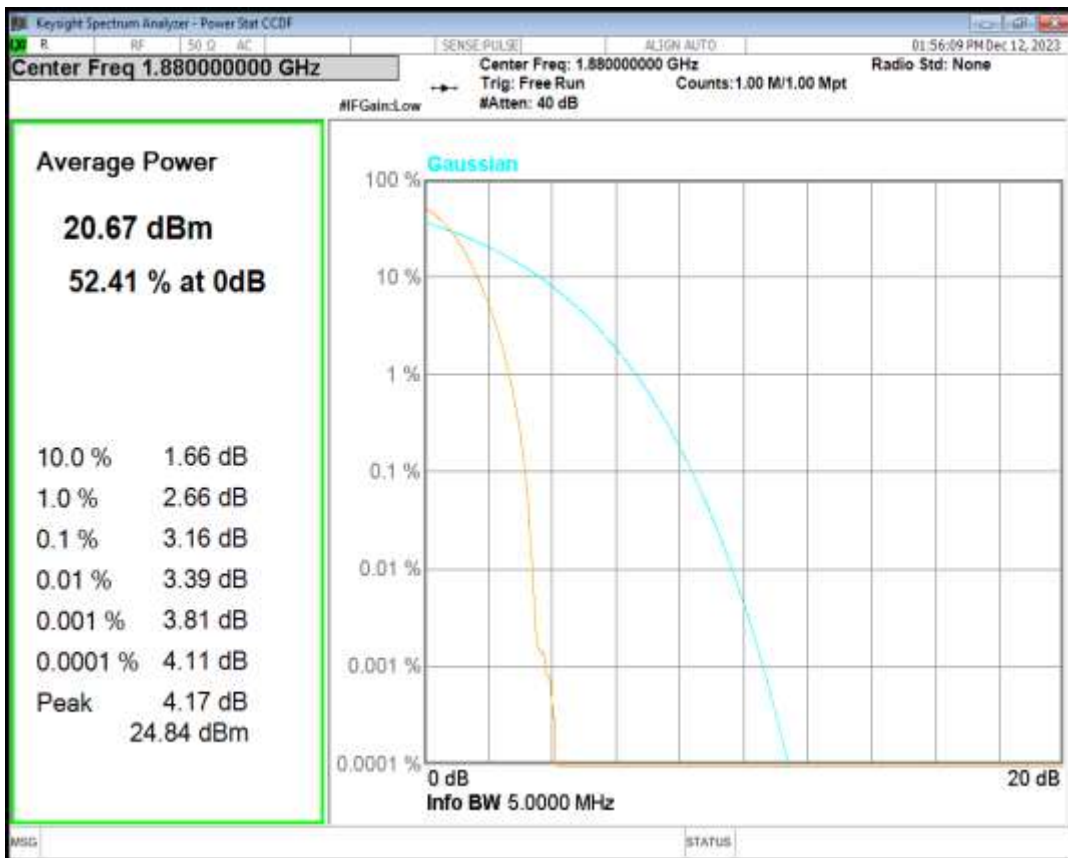

HSDPA Band2 Subtest1 Channel=9400