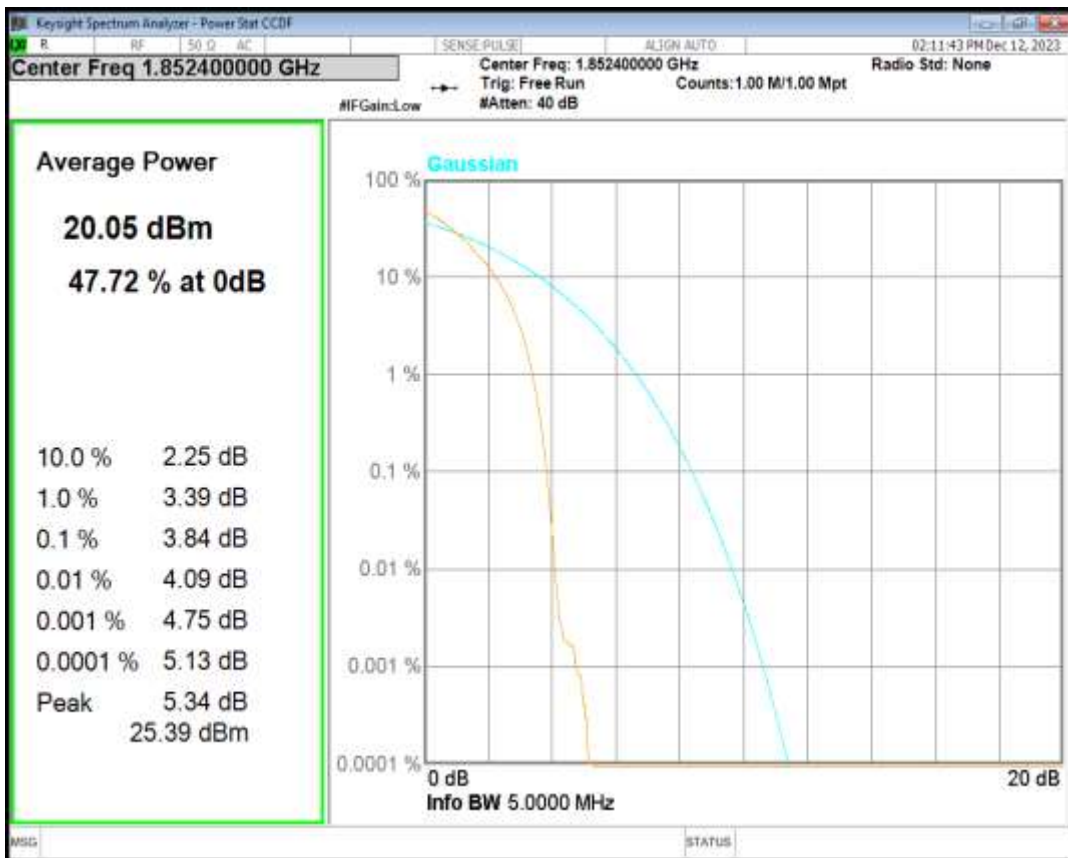

HSDPA Band2 Subtest1 Channel=9262

HSDPA Band2 Subtest1 Channel=9400

HSDPA Band2 Subtest1 Channel=9538

HSUPA Band2 Subtest1 Channel=9262

HSUPA Band2 Subtest1 Channel=9400

HSUPA Band2 Subtest1 Channel=9538

WCDMA Band2 Channel=9262