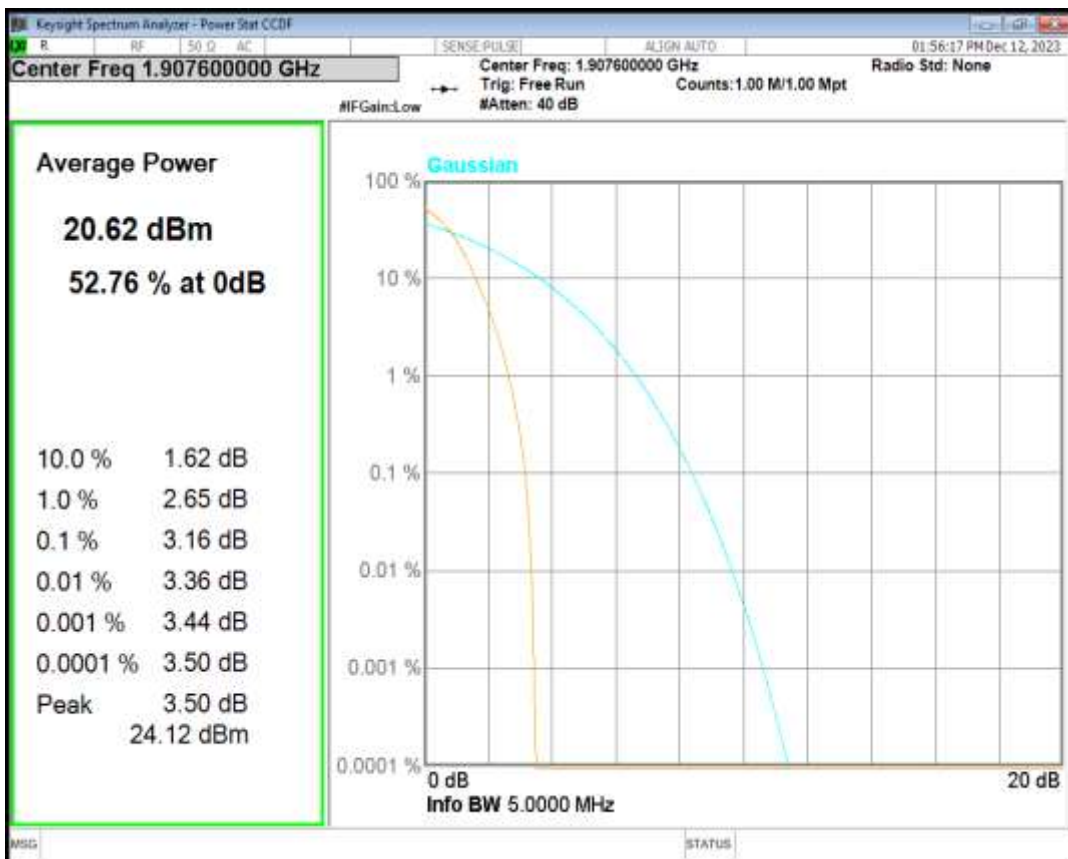

HSDPA Band2 Subtest1 Channel=9538