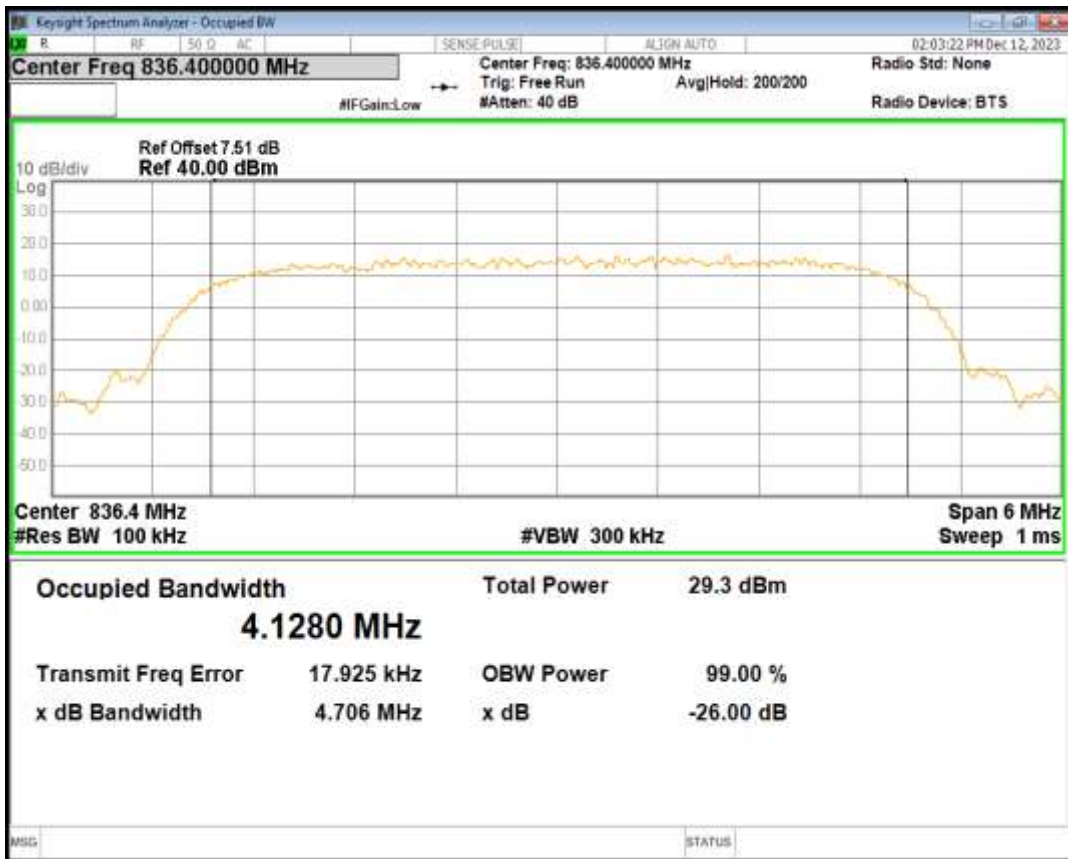

WCDMA Band2 Channel=9400

WCDMA Band2 Channel=9538

HSDPA Band5 Subtest1 Channel=4132

HSDPA Band5 Subtest1 Channel=4182

HSDPA Band5 Subtest1 Channel=4233

HSUPA Band5 Subtest1 Channel=4132

HSUPA Band5 Subtest1 Channel=4182