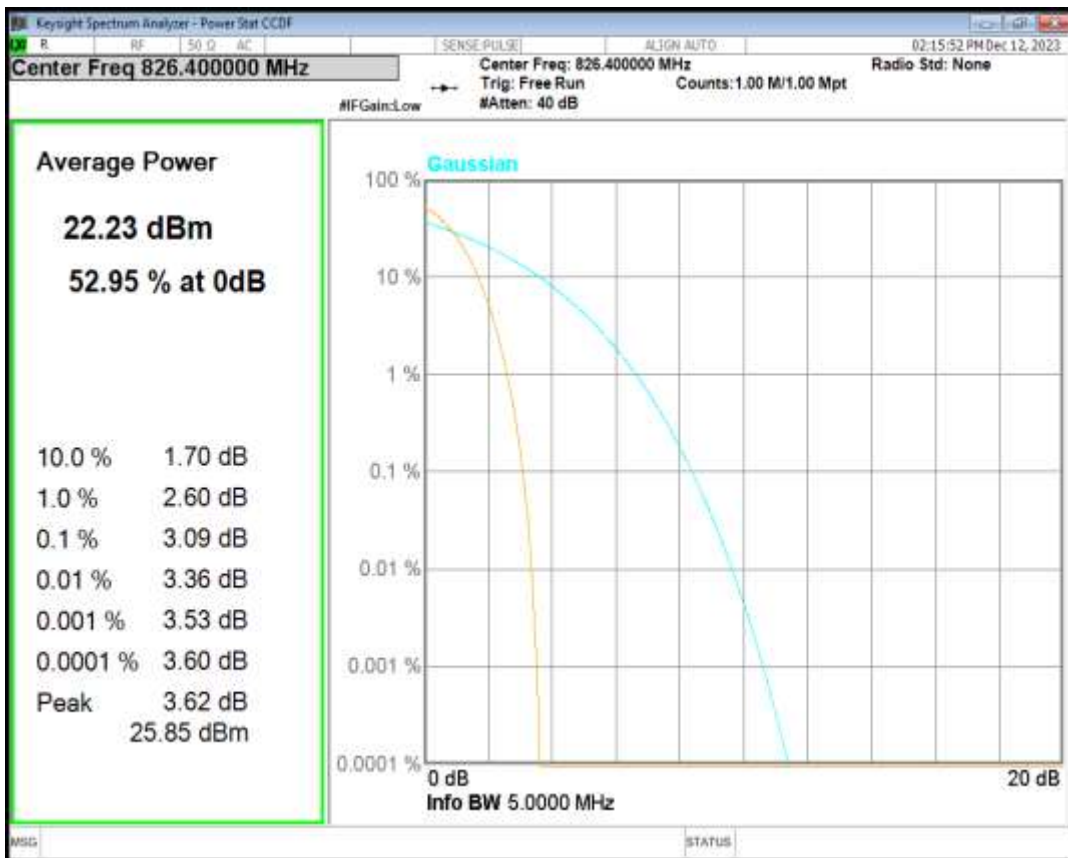

WCDMA Band5 Channel=4132