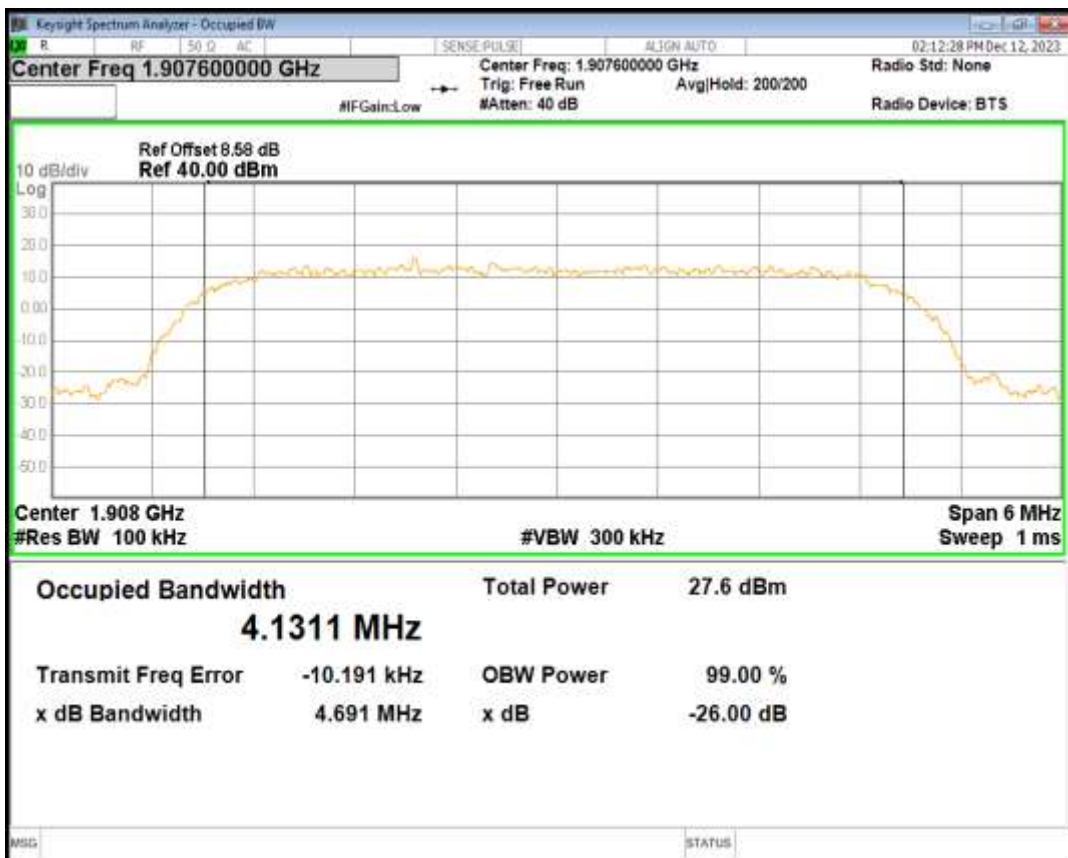

HSDPA Band2 Subtest1 Channel=9262

HSDPA Band2 Subtest1 Channel=9400

HSDPA Band2 Subtest1 Channel=9538

HSUPA Band2 Subtest1 Channel=9262

HSUPA Band2 Subtest1 Channel=9400

HSUPA Band2 Subtest1 Channel=9538

WCDMA Band2 Channel=9262