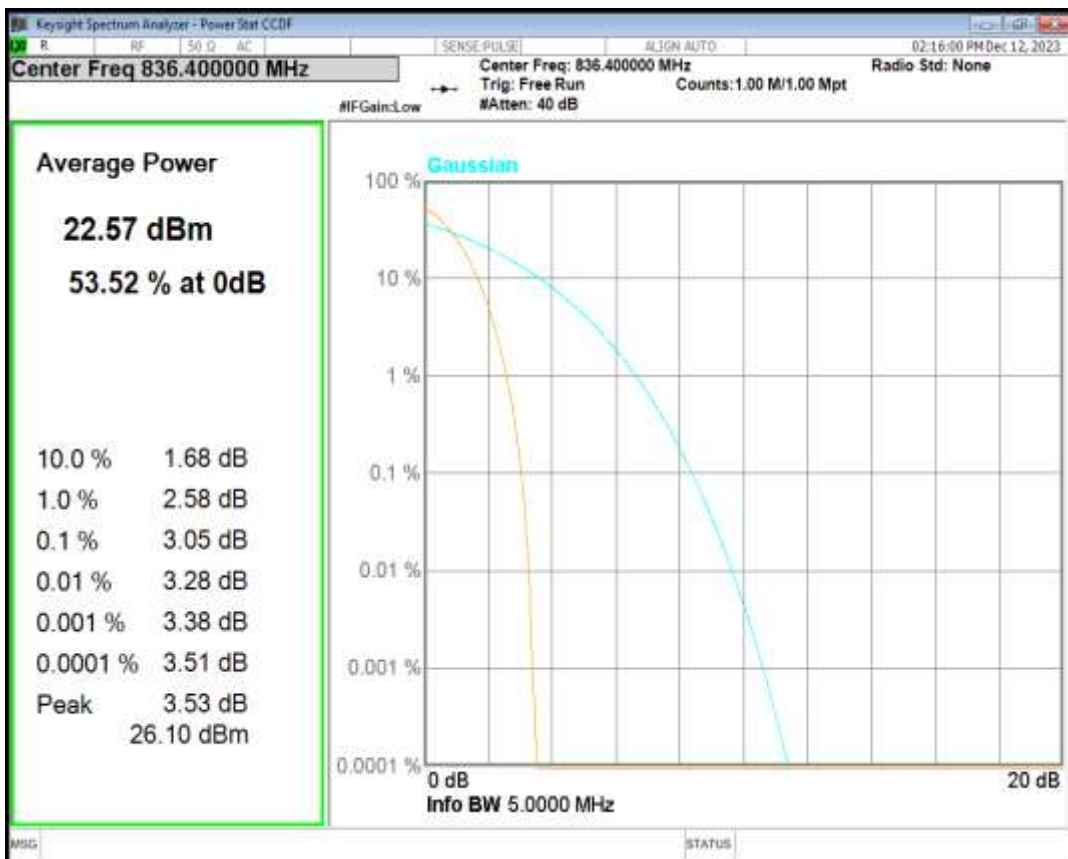

HSUPA Band5 Subtest1 Channel=4233

WCDMA Band5 Channel=4132

WCDMA Band5 Channel=4182

WCDMA Band5 Channel=4233

04 Occupied bandwidth

Band	Channel	Frequency (MHz)	99% OBW (kHz)	-26dB EBW (kHz)	Verdict
HSDPA Band2 Subtest1	9262	1852.4	4128.734	4698.355	PASS
HSDPA Band2 Subtest1	9400	1880	4141.145	4708.314	PASS
HSDPA Band2 Subtest1	9538	1907.6	4119.576	4698.102	PASS
HSUPA Band2 Subtest1	9262	1852.4	4149.009	4696.161	PASS
HSUPA Band2 Subtest1	9400	1880	4134.718	4739.201	PASS
HSUPA Band2 Subtest1	9538	1907.6	4131.099	4691.167	PASS
WCDMA Band2	9262	1852.4	4120.207	4680.886	PASS
WCDMA Band2	9400	1880	4135.952	4726.671	PASS
WCDMA Band2	9538	1907.6	4141.881	4722.474	PASS
HSDPA Band5 Subtest1	4132	826.4	4123.341	4714.095	PASS
HSDPA Band5 Subtest1	4182	836.4	4127.997	4705.552	PASS
HSDPA Band5 Subtest1	4233	846.6	4144.736	4712.448	PASS
HSUPA Band5 Subtest1	4132	826.4	4153.151	4705.892	PASS
HSUPA Band5 Subtest1	4182	836.4	4136.838	4694.711	PASS
HSUPA Band5 Subtest1	4233	846.6	4157.491	4713.467	PASS
WCDMA Band5	4132	826.4	4134.641	4687.353	PASS
WCDMA Band5	4182	836.4	4128.781	4690.982	PASS
WCDMA Band5	4233	846.6	4160.379	4712.269	PASS