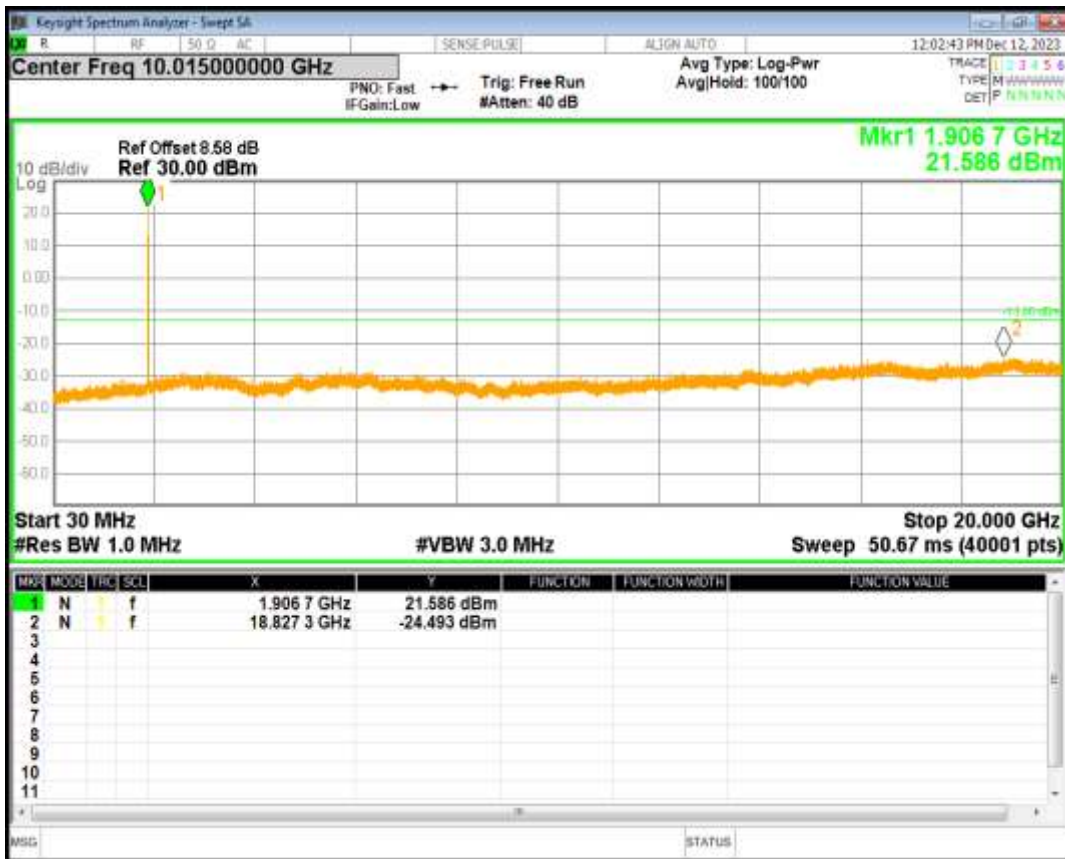

HSDPA Band5 Subtest1 Channel=4132