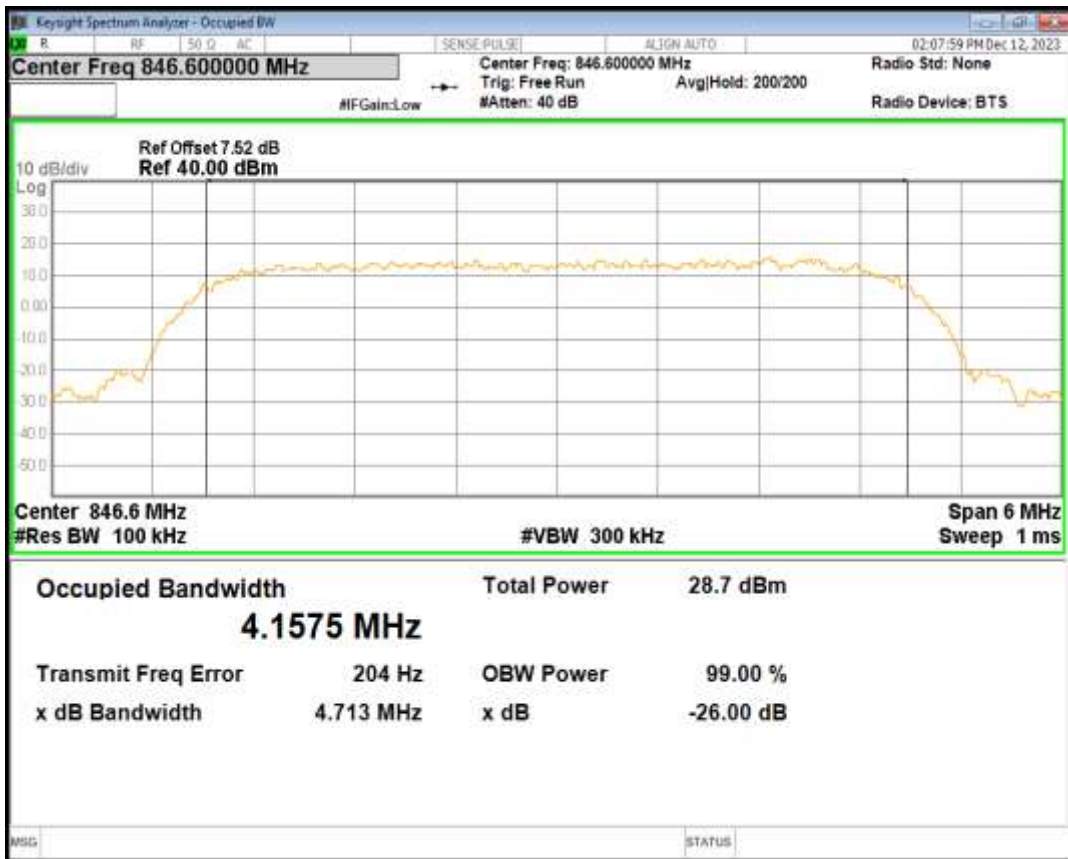

WCDMA Band5 Channel=4132