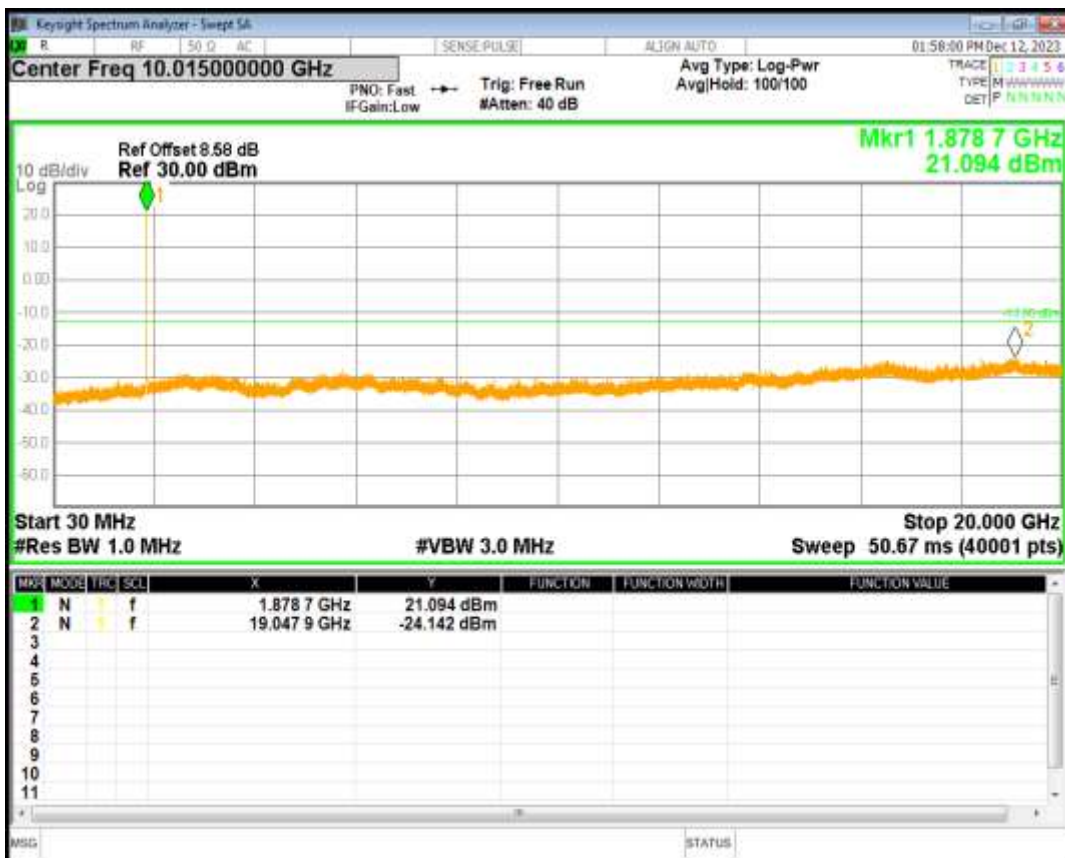

HSDPA Band5 Subtest1 Channel=4233

HSUPA Band5 Subtest1 Channel=4132

HSUPA Band5 Subtest1 Channel=4233

WCDMA Band5 Channel=4132

WCDMA Band5 Channel=4233

**06 Out-of-band emissions**

Band	Channel	Frequency (MHz)	Spur Freq (MHz)	Spur Level (dBm)	Limit (dBm)	Verdict
HSDPA Band2 Subtest1	9262	1852.4	19044.93	-23.92	-13	PASS
HSDPA Band2 Subtest1	9400	1880	19047.93	-24.14	-13	PASS
HSDPA Band2 Subtest1	9538	1907.6	19024.47	-24.22	-13	PASS
HSUPA Band2 Subtest1	9262	1852.4	18812.78	-24.03	-13	PASS
HSUPA Band2 Subtest1	9400	1880	18952.57	-23.40	-13	PASS
HSUPA Band2 Subtest1	9538	1907.6	18958.56	-22.49	-13	PASS
WCDMA Band2	9262	1852.4	19023.97	-23.76	-13	PASS
WCDMA Band2	9400	1880	18837.75	-23.90	-13	PASS
WCDMA Band2	9538	1907.6	18827.26	-24.49	-13	PASS
HSDPA Band5 Subtest1	4132	826.4	3173.04	-28.64	-13	PASS
HSDPA Band5 Subtest1	4182	836.4	6220.62	-28.70	-13	PASS
HSDPA Band5 Subtest1	4233	846.6	5438.23	-29.40	-13	PASS
HSUPA Band5 Subtest1	4132	826.4	5683.99	-28.48	-13	PASS
HSUPA Band5 Subtest1	4182	836.4	3217.41	-29.23	-13	PASS
HSUPA Band5 Subtest1	4233	846.6	6290.41	-28.91	-13	PASS
WCDMA Band5	4132	826.4	6304.87	-29.43	-13	PASS
WCDMA Band5	4182	836.4	3171.80	-28.77	-13	PASS
WCDMA Band5	4233	846.6	5952.93	-29.48	-13	PASS

HSDPA Band2 Subtest1 Channel=9262

HSDPA Band2 Subtest1 Channel=9400

HSDPA Band2 Subtest1 Channel=9538

HSUPA Band2 Subtest1 Channel=9262

HSUPA Band2 Subtest1 Channel=9400

HSUPA Band2 Subtest1 Channel=9538

WCDMA Band2 Channel=9262