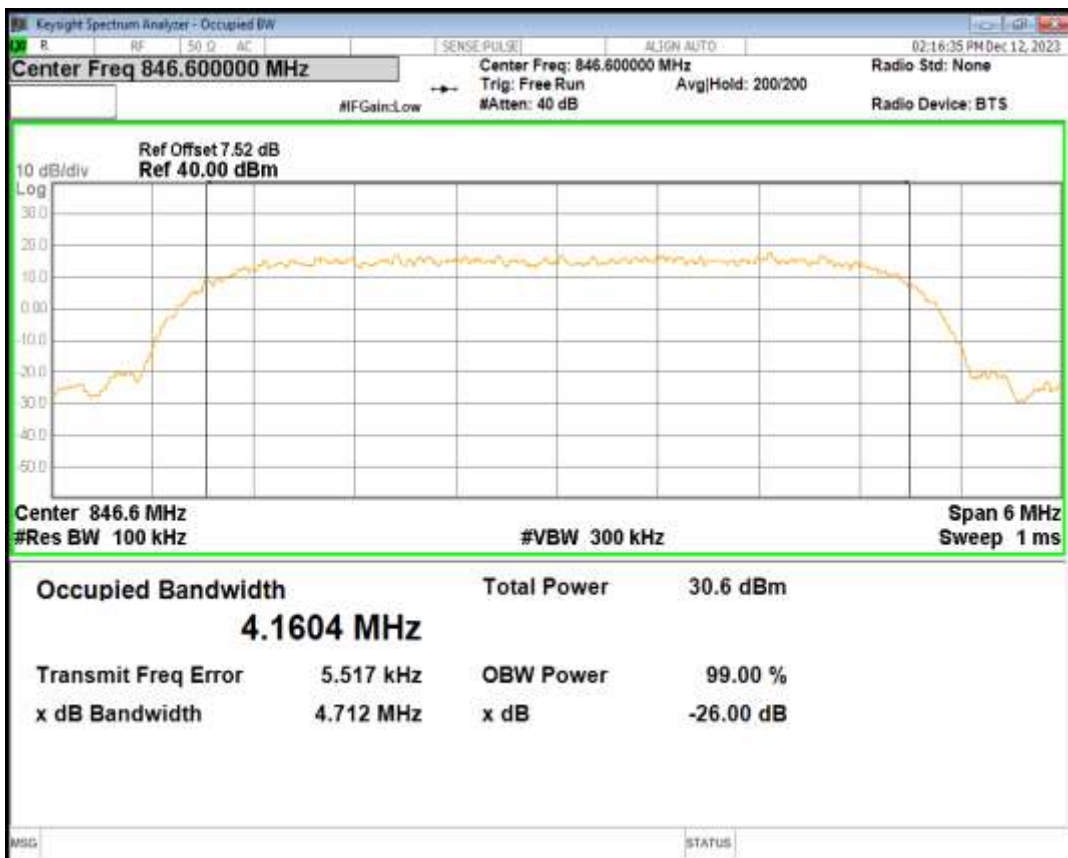

HSUPA Band5 Subtest1 Channel=4233

WCDMA Band5 Channel=4132

WCDMA Band5 Channel=4182

WCDMA Band5 Channel=4233

05 Band edge

Band	Channel	Frequency (MHz)	Spur Freq (MHz)	Spur Level (dBm)	Limit (dBm)	Verdict
HSDPA Band2 Subtest1	9262	1852.4	1850.00	-24.86	-13	PASS
HSDPA Band2 Subtest1	9538	1907.6	1910.00	-24.95	-13	PASS
HSUPA Band2 Subtest1	9262	1852.4	1849.99	-24.38	-13	PASS
HSUPA Band2 Subtest1	9538	1907.6	1910.00	-24.82	-13	PASS
WCDMA Band2	9262	1852.4	1850.00	-23.24	-13	PASS
WCDMA Band2	9538	1907.6	1910.00	-22.24	-13	PASS
HSDPA Band5 Subtest1	4132	826.4	824.00	-22.82	-13	PASS
HSDPA Band5 Subtest1	4233	846.6	849.00	-22.12	-13	PASS
HSUPA Band5 Subtest1	4132	826.4	824.00	-23.62	-13	PASS
HSUPA Band5 Subtest1	4233	846.6	849.00	-23.39	-13	PASS
WCDMA Band5	4132	826.4	824.00	-21.72	-13	PASS
WCDMA Band5	4233	846.6	849.00	-21.73	-13	PASS