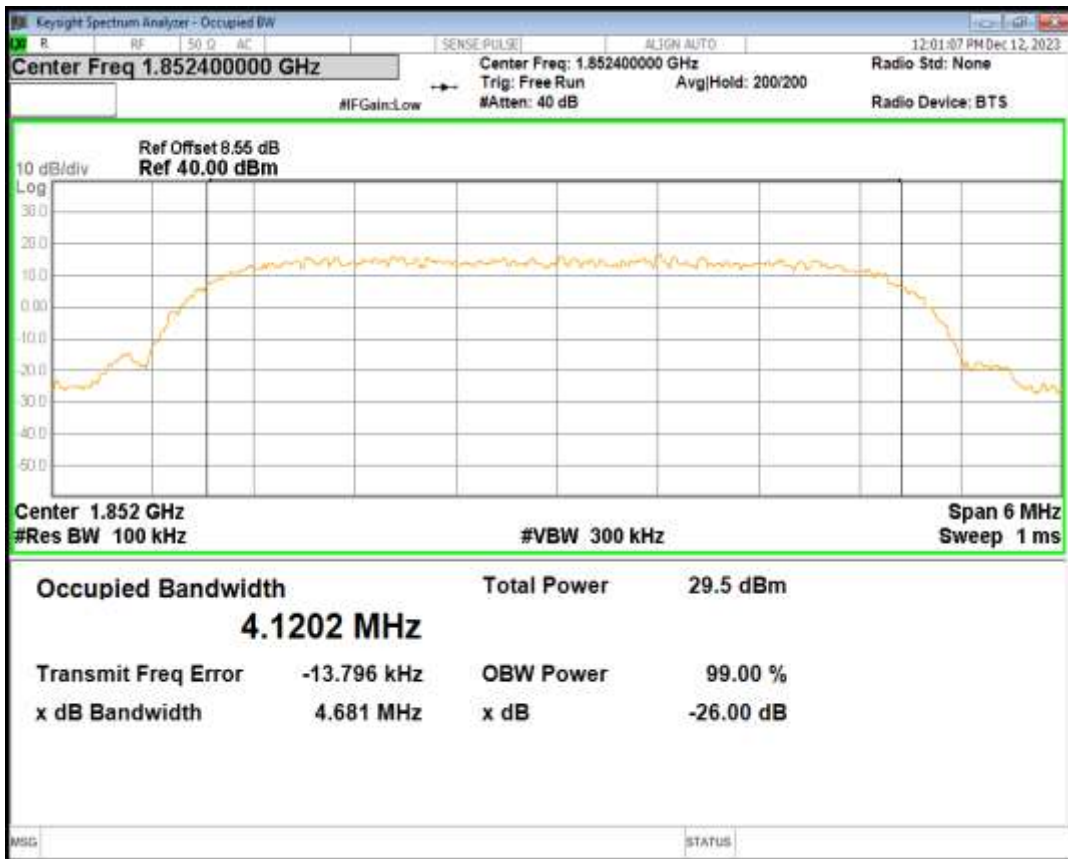

HSDPA Band2 Subtest1 Channel=9262

HSDPA Band2 Subtest1 Channel=9400

HSDPA Band2 Subtest1 Channel=9538

HSUPA Band2 Subtest1 Channel=9262

HSUPA Band2 Subtest1 Channel=9400

HSUPA Band2 Subtest1 Channel=9538

WCDMA Band2 Channel=9262