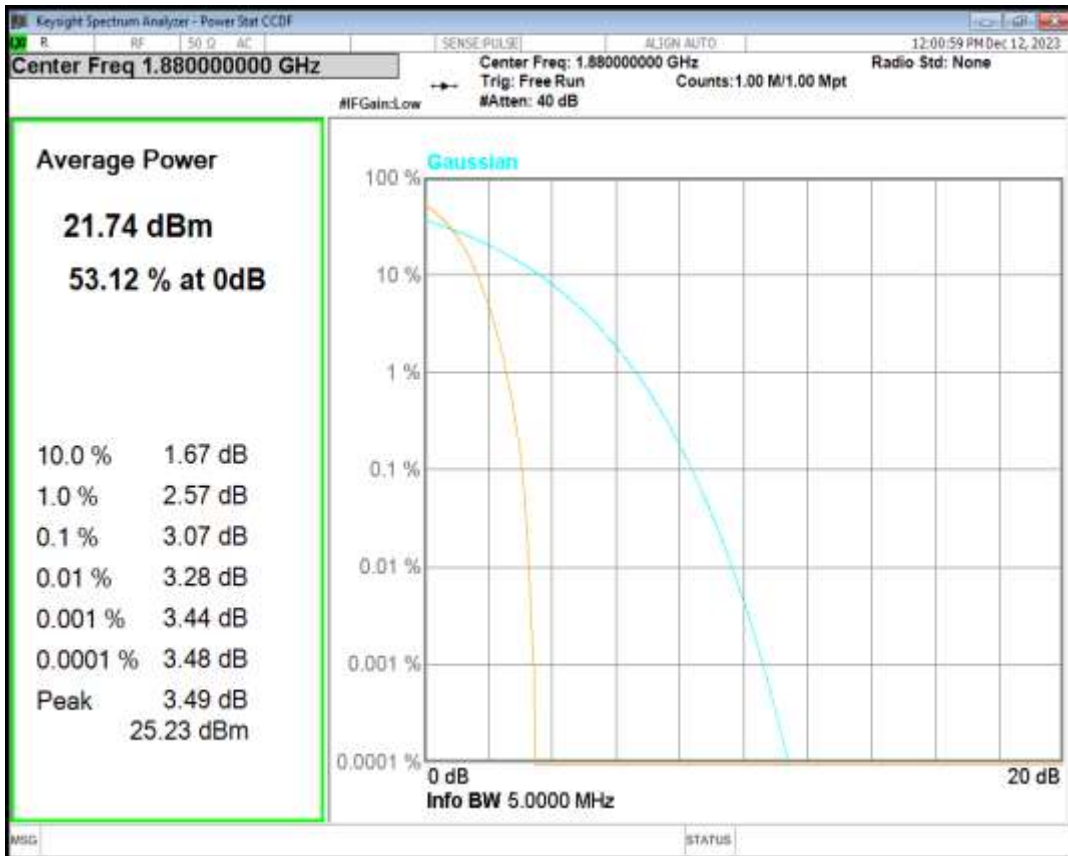

WCDMA Band2 Channel=9400