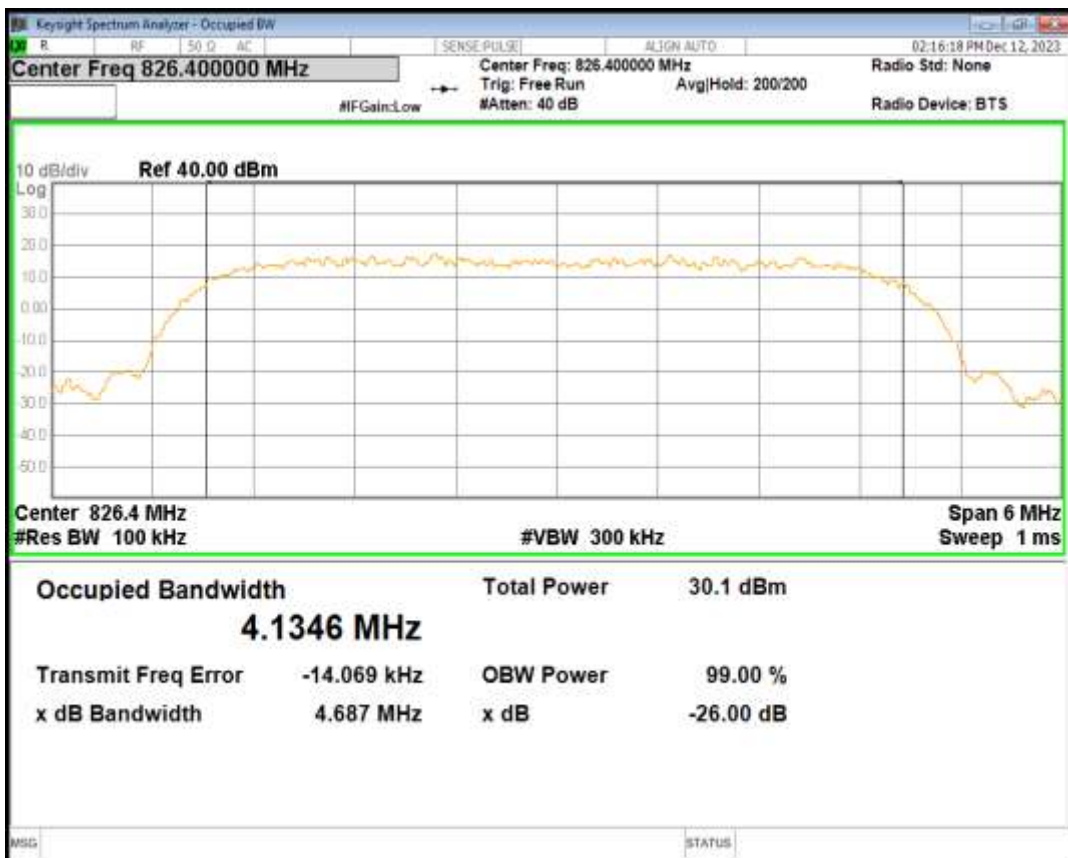

WCDMA Band5 Channel=4182