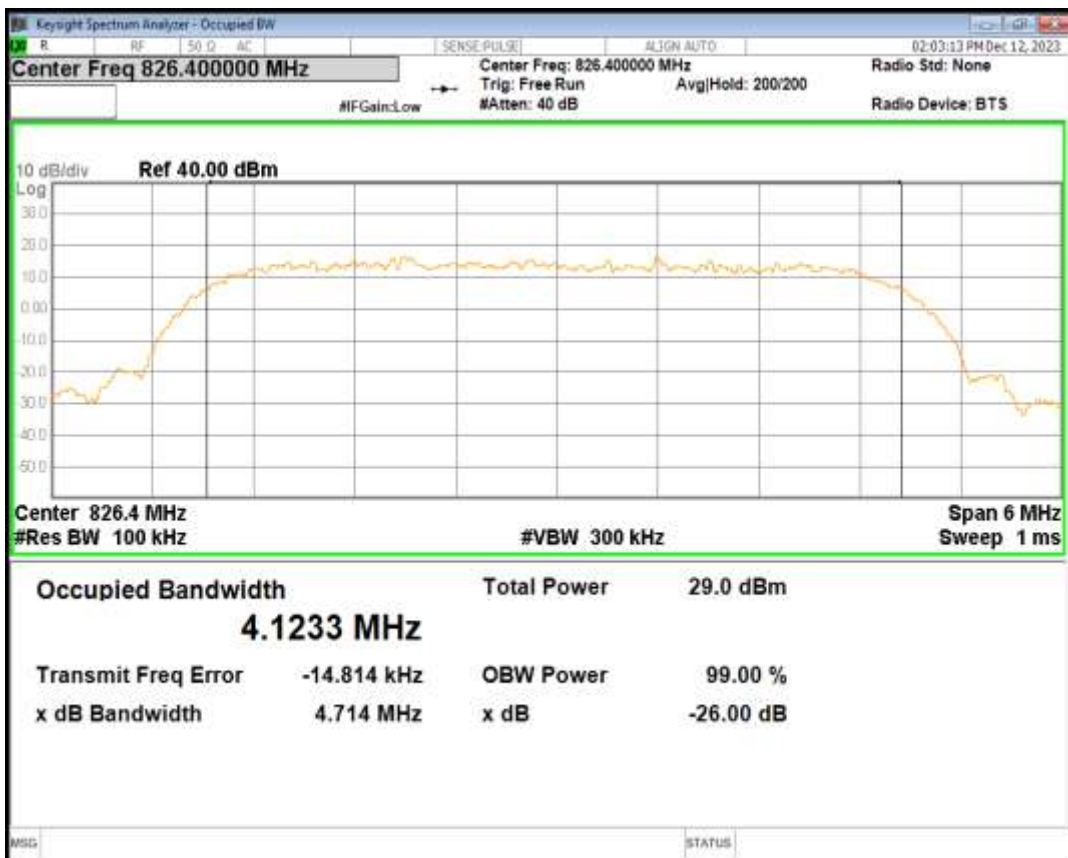

HSDPA Band5 Subtest1 Channel=4182