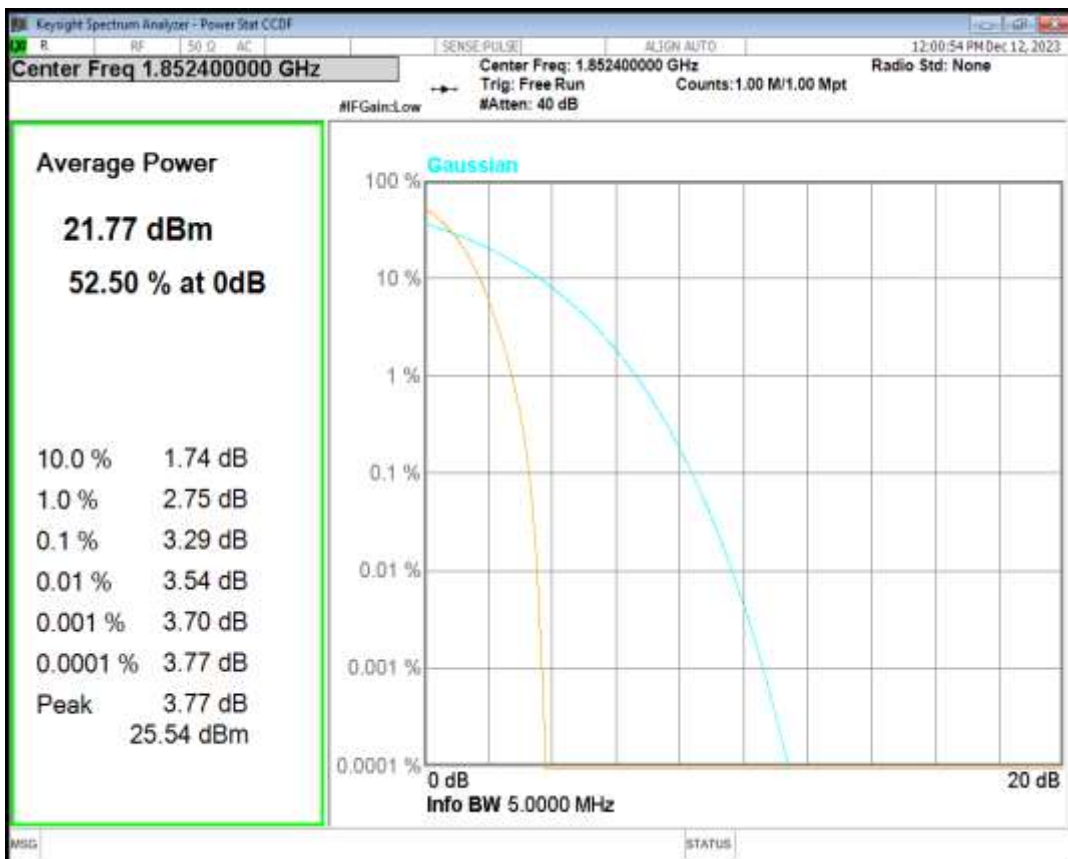

HSDPA Band2 Subtest1 Channel=9262

HSDPA Band2 Subtest1 Channel=9400

HSDPA Band2 Subtest1 Channel=9538

HSUPA Band2 Subtest1 Channel=9262

HSUPA Band2 Subtest1 Channel=9400

HSUPA Band2 Subtest1 Channel=9538

WCDMA Band2 Channel=9262