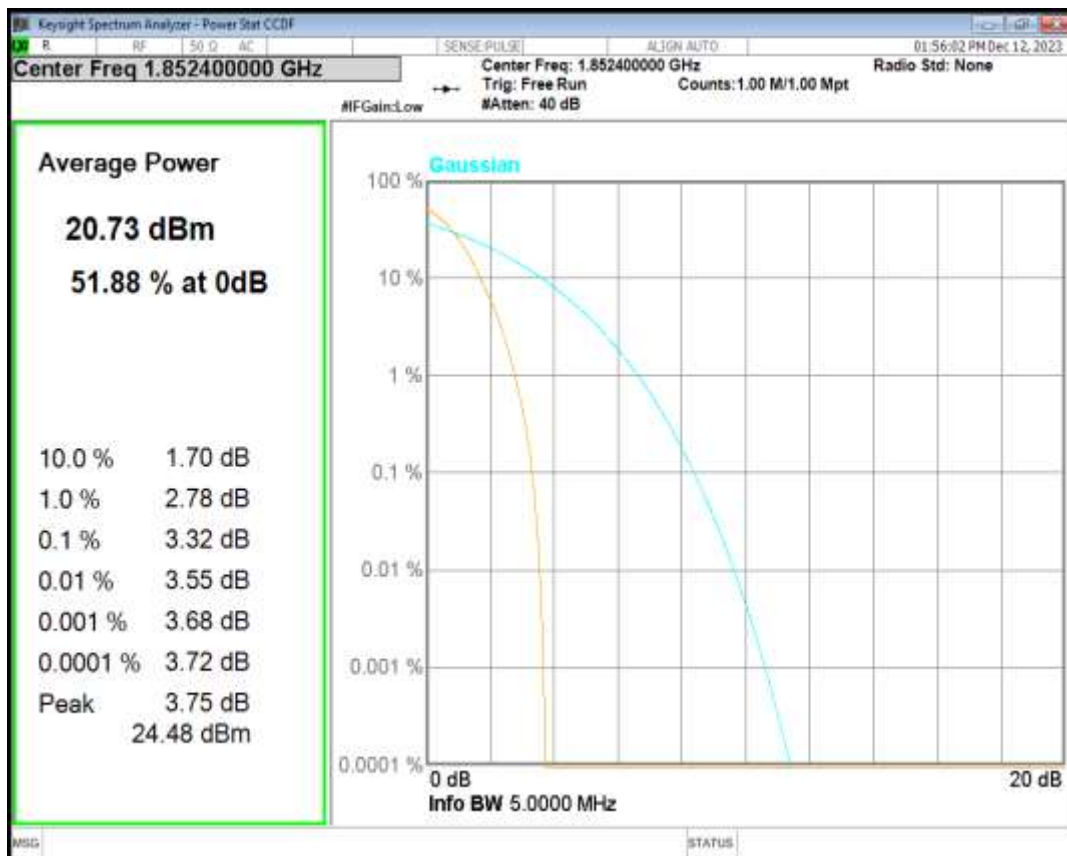

03 Peak-to-Average Ratio

Band	Channel	Frequency (MHz)	Result (dB)	high Limit (dB)	Verdict
HSDPA Band2 Subtest1	9262	1852.4	3.32	13	PASS
HSDPA Band2 Subtest1	9400	1880	3.16	13	PASS
HSDPA Band2 Subtest1	9538	1907.6	3.16	13	PASS
HSUPA Band2 Subtest1	9262	1852.4	3.84	13	PASS
HSUPA Band2 Subtest1	9400	1880	3.69	13	PASS
HSUPA Band2 Subtest1	9538	1907.6	3.61	13	PASS
WCDMA Band2	9262	1852.4	3.29	13	PASS
WCDMA Band2	9400	1880	3.07	13	PASS
WCDMA Band2	9538	1907.6	3.00	13	PASS
HSDPA Band5 Subtest1	4132	826.4	3.14	13	PASS
HSDPA Band5 Subtest1	4182	836.4	3.14	13	PASS
HSDPA Band5 Subtest1	4233	846.6	3.14	13	PASS
HSUPA Band5 Subtest1	4132	826.4	3.78	13	PASS
HSUPA Band5 Subtest1	4182	836.4	3.78	13	PASS
HSUPA Band5 Subtest1	4233	846.6	3.75	13	PASS
WCDMA Band5	4132	826.4	3.09	13	PASS
WCDMA Band5	4182	836.4	3.05	13	PASS
WCDMA Band5	4233	846.6	3.02	13	PASS

HSDPA Band2 Subtest1 Channel=9262