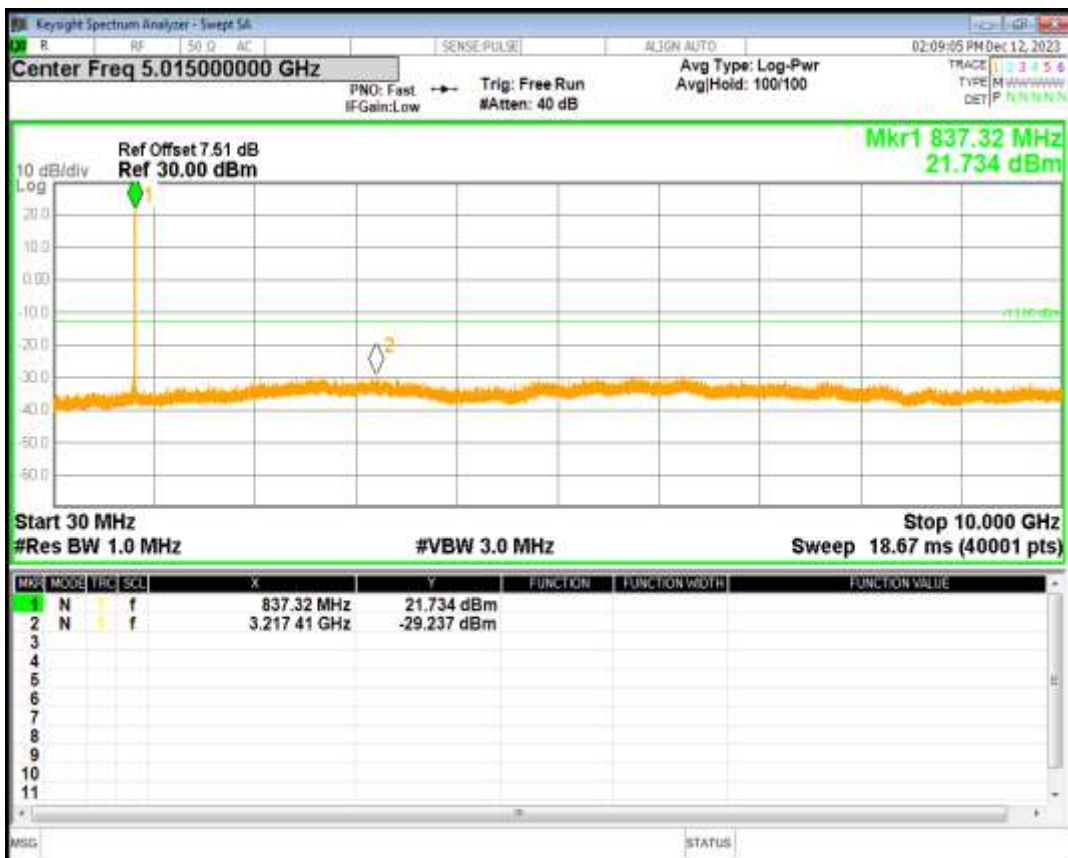

WCDMA Band2 Channel=9400

WCDMA Band2 Channel=9538

HSDPA Band5 Subtest1 Channel=4132

HSDPA Band5 Subtest1 Channel=4182

HSDPA Band5 Subtest1 Channel=4233

HSUPA Band5 Subtest1 Channel=4132

HSUPA Band5 Subtest1 Channel=4182