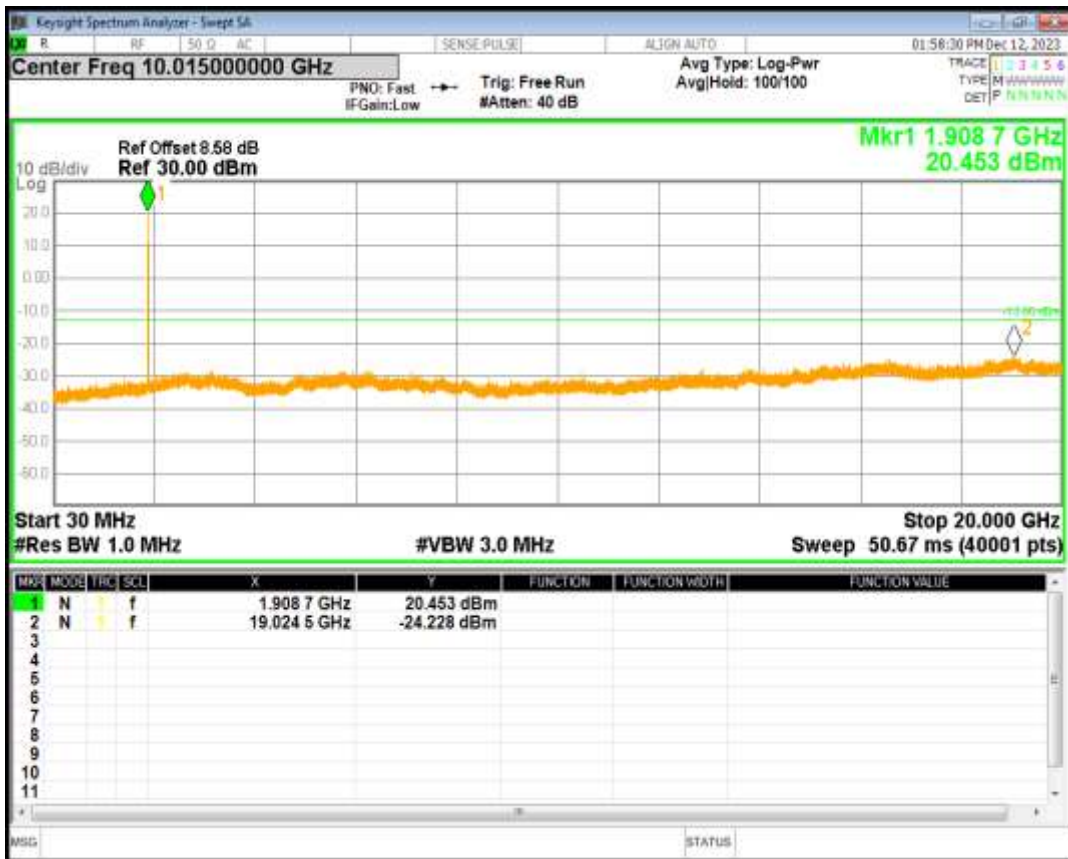

HSDPA Band5 Subtest1 Channel=4233

HSUPA Band5 Subtest1 Channel=4132

HSUPA Band5 Subtest1 Channel=4233

WCDMA Band5 Channel=4132

WCDMA Band5 Channel=4233

**06 Out-of-band emissions**

Band	Channel	Frequency (MHz)	Spur Freq (MHz)	Spur Level (dBm)	Limit (dBm)	Verdict
HSDPA Band2 Subtest1	9262	1852.4	19044.93	-23.92	-13	PASS
HSDPA Band2 Subtest1	9400	1880	19047.93	-24.14	-13	PASS
HSDPA Band2 Subtest1	9538	1907.6	19024.47	-24.22	-13	PASS
HSUPA Band2 Subtest1	9262	1852.4	18812.78	-24.03	-13	PASS
HSUPA Band2 Subtest1	9400	1880	18952.57	-23.40	-13	PASS
HSUPA Band2 Subtest1	9538	1907.6	18958.56	-22.49	-13	PASS
WCDMA Band2	9262	1852.4	19023.97	-23.76	-13	PASS
WCDMA Band2	9400	1880	18837.75	-23.90	-13	PASS
WCDMA Band2	9538	1907.6	18827.26	-24.49	-13	PASS
HSDPA Band5 Subtest1	4132	826.4	3173.04	-28.64	-13	PASS
HSDPA Band5 Subtest1	4182	836.4	6220.62	-28.70	-13	PASS
HSDPA Band5 Subtest1	4233	846.6	5438.23	-29.40	-13	PASS
HSUPA Band5 Subtest1	4132	826.4	5683.99	-28.48	-13	PASS
HSUPA Band5 Subtest1	4182	836.4	3217.41	-29.23	-13	PASS
HSUPA Band5 Subtest1	4233	846.6	6290.41	-28.91	-13	PASS
WCDMA Band5	4132	826.4	6304.87	-29.43	-13	PASS
WCDMA Band5	4182	836.4	3171.80	-28.77	-13	PASS
WCDMA Band5	4233	846.6	5952.93	-29.48	-13	PASS

HSDPA Band2 Subtest1 Channel=9262

HSDPA Band2 Subtest1 Channel=9400

HSDPA Band2 Subtest1 Channel=9538

HSUPA Band2 Subtest1 Channel=9262

HSUPA Band2 Subtest1 Channel=9400

HSUPA Band2 Subtest1 Channel=9538

WCDMA Band2 Channel=9262