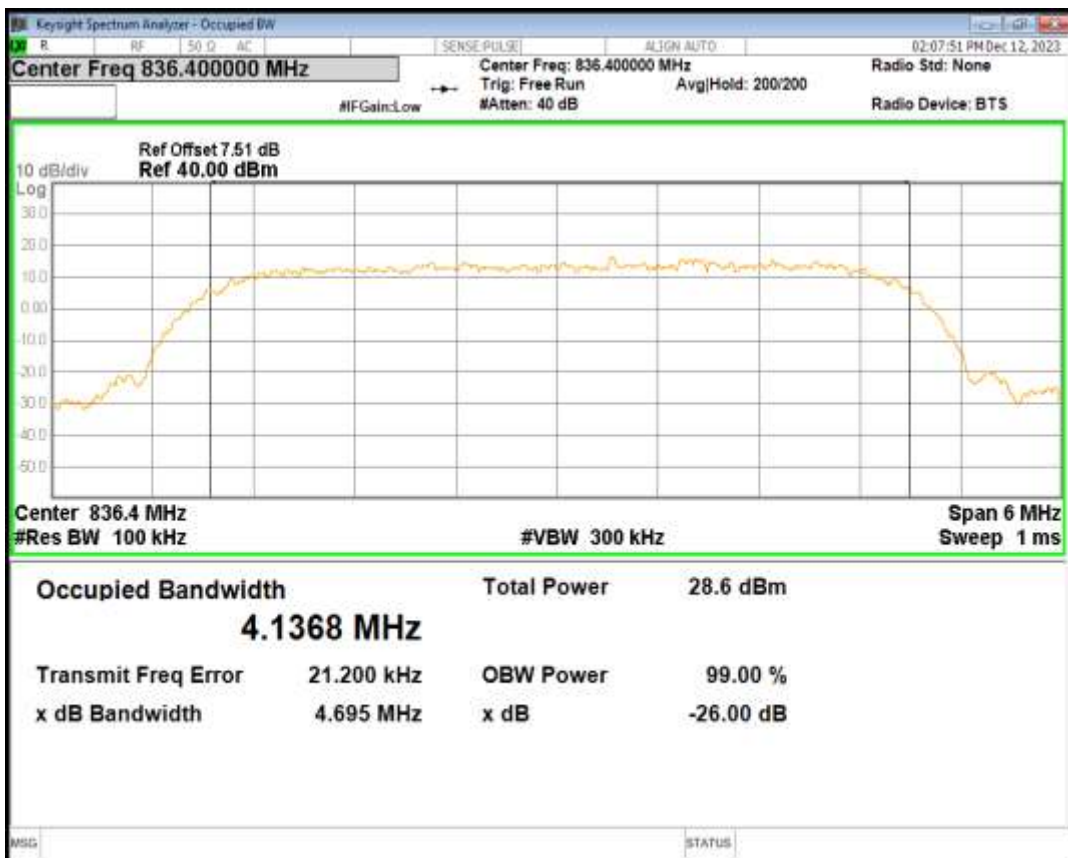

WCDMA Band2 Channel=9400

WCDMA Band2 Channel=9538

HSDPA Band5 Subtest1 Channel=4132

HSDPA Band5 Subtest1 Channel=4182

HSDPA Band5 Subtest1 Channel=4233

HSUPA Band5 Subtest1 Channel=4132

HSUPA Band5 Subtest1 Channel=4182