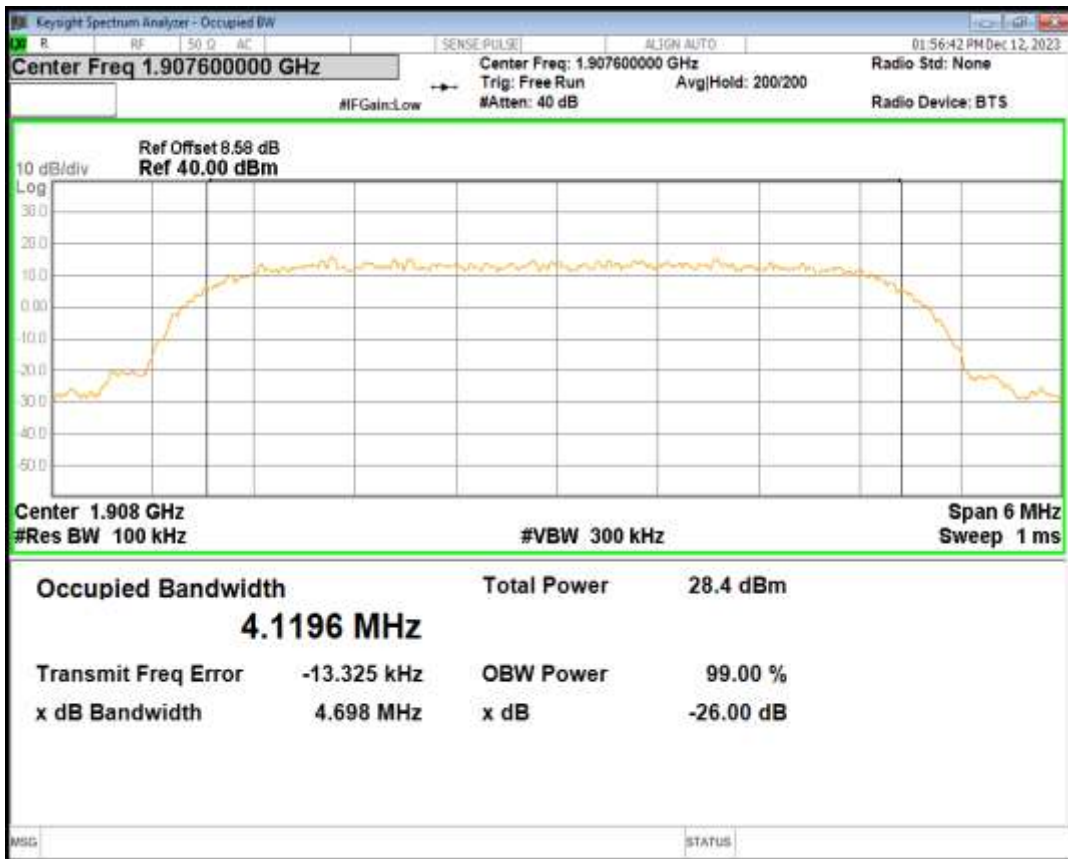

HSUPA Band2 Subtest1 Channel=9262