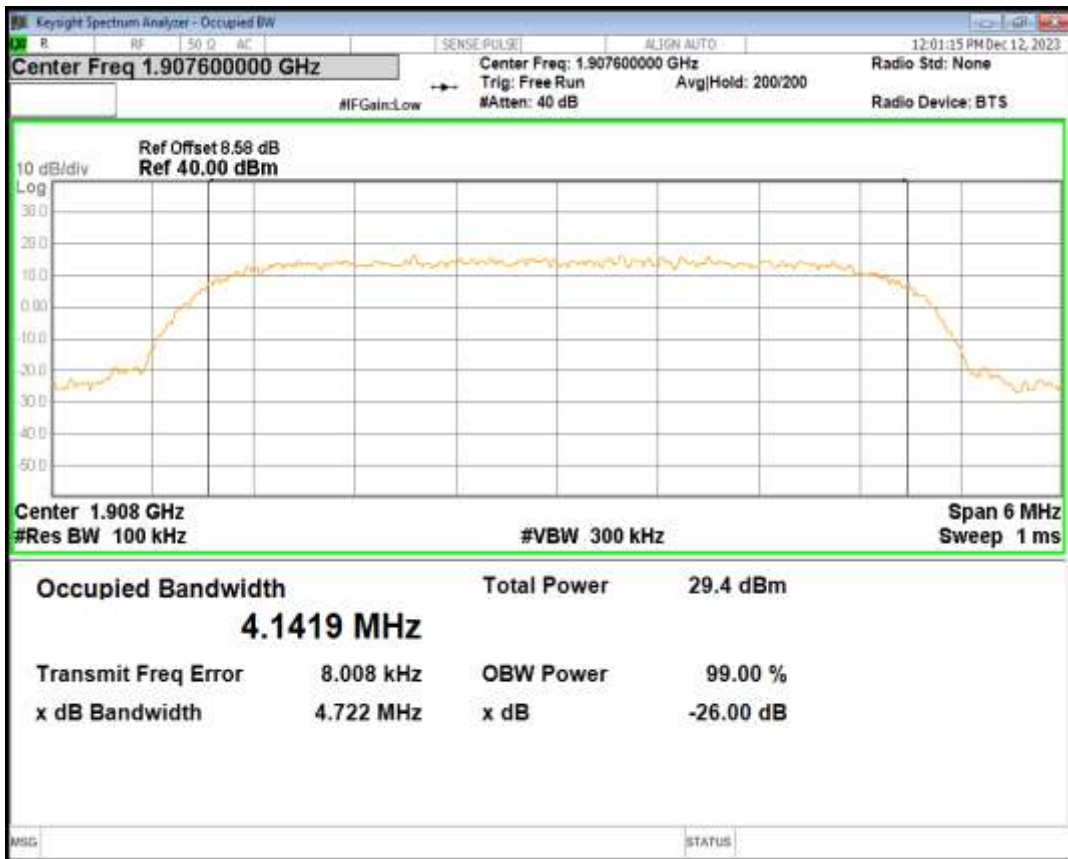

HSDPA Band5 Subtest1 Channel=4132