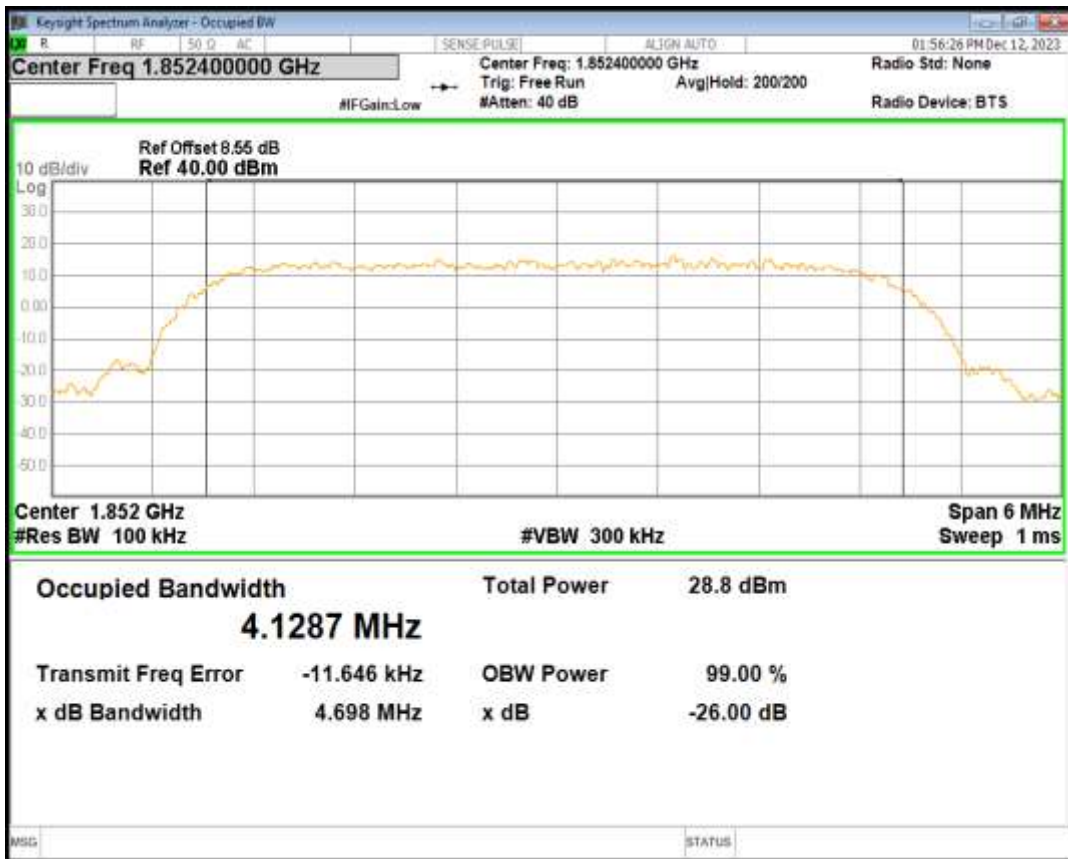

HSDPA Band2 Subtest1 Channel=9400