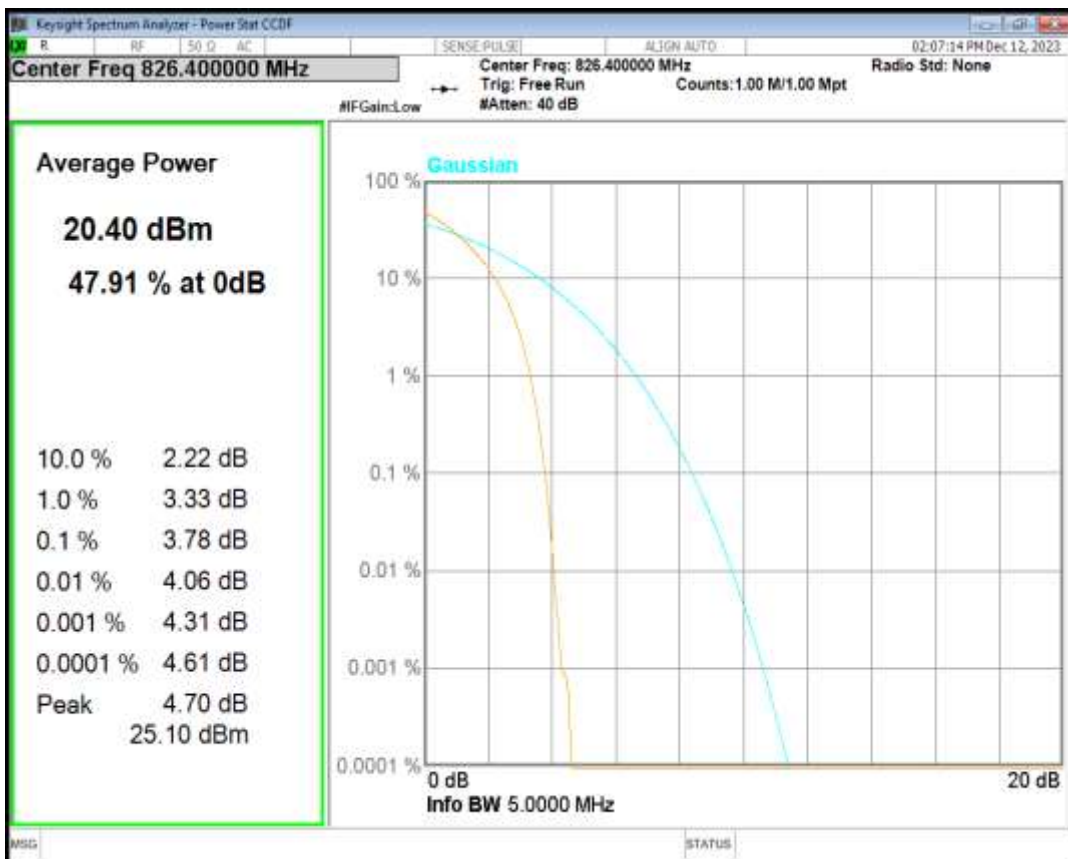

WCDMA Band2 Channel=9400

WCDMA Band2 Channel=9538

HSDPA Band5 Subtest1 Channel=4132

HSDPA Band5 Subtest1 Channel=4182

HSDPA Band5 Subtest1 Channel=4233

HSUPA Band5 Subtest1 Channel=4132

HSUPA Band5 Subtest1 Channel=4182