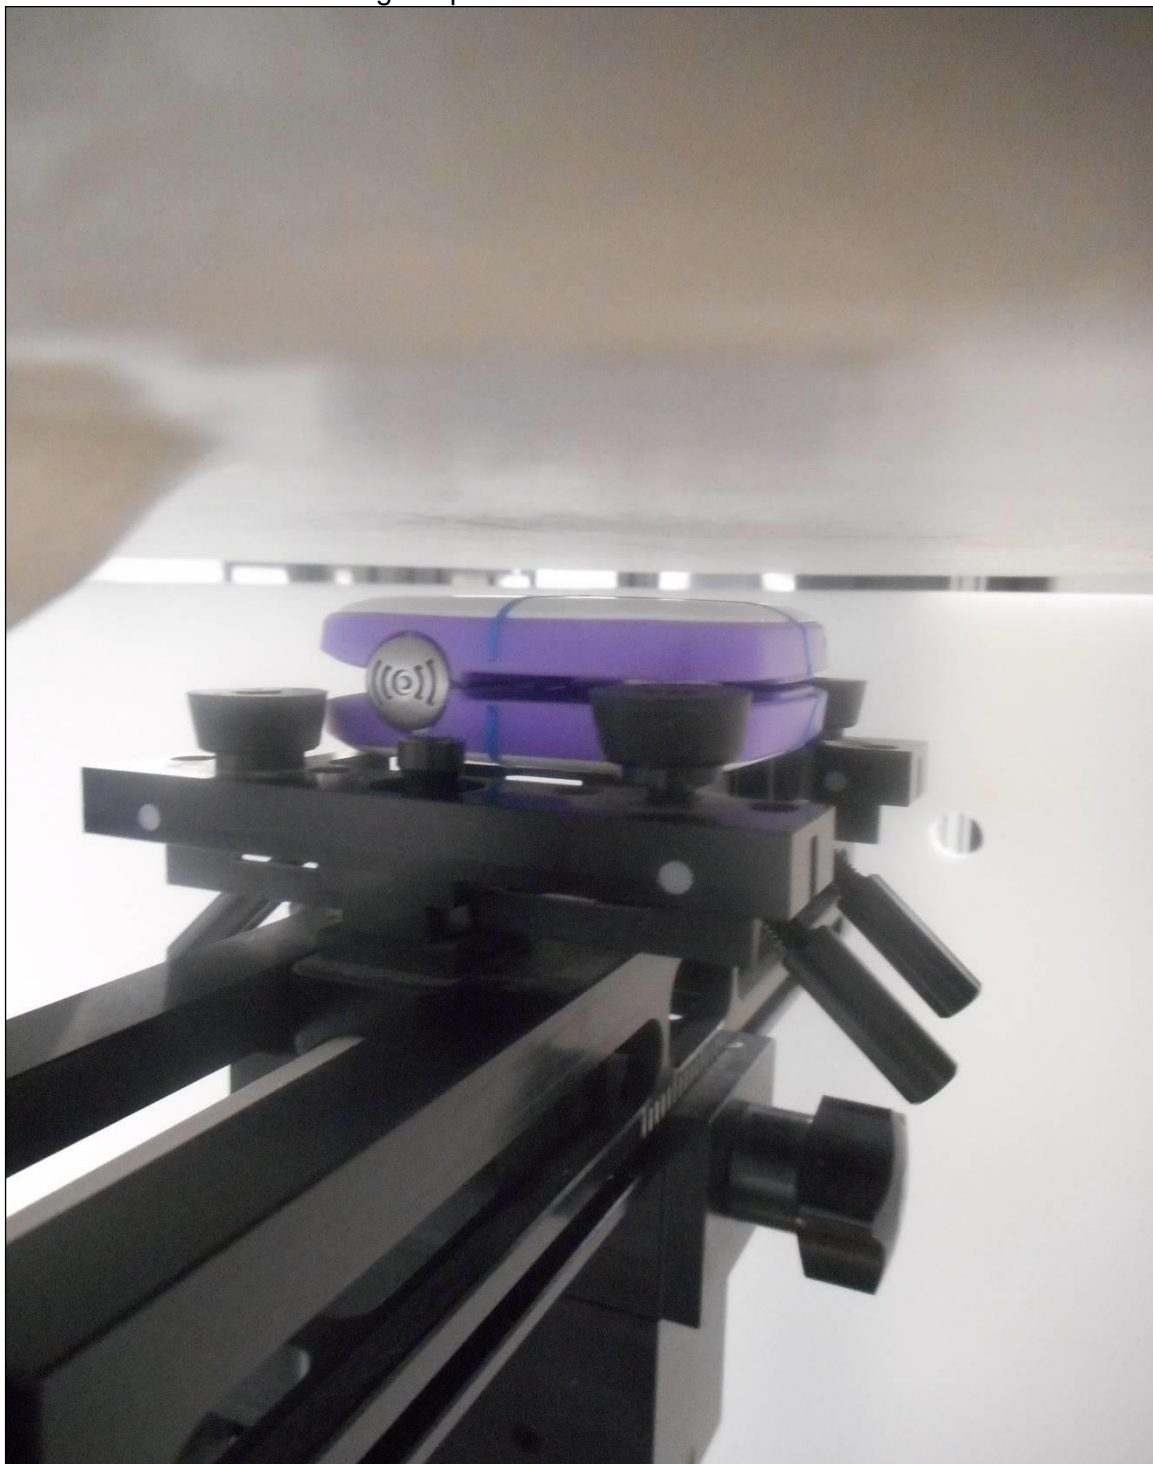

12. Appendixes

12.1. Photos and Ports Location

Photo Reference Number	Title
PHT/001	Test configuration for the measurement of SAR
PHT/002	Front of EUT facing the phantom at 0mm
PHT/003	Back of EUT facing the phantom at 0mm
PHT/004	Front of EUT facing the phantom at 5mm
PHT/005	Back of EUT facing the phantom at 5mm
PHT/006	Front of EUT facing the phantom at 7mm
PHT/007	Back of EUT facing the phantom at 7mm
PHT/008	Front View of EUT
PHT/009	Back View of EUT
PHT/010	Internal View of EUT
PHT/011	Conducted Sample View
PHT/012	Antenna Schematics

PHT/001: Test configuration for the measurement of SAR

PHT/002: Front of EUT facing the phantom at 0mm

PHT/003: Back of EUT facing the phantom at 0mm

PHT/004: Front of EUT facing the phantom at 5mm

PHT/005: Back of EUT facing the phantom at 5mm

PHT/006: Front of EUT facing the phantom at 7mm

PHT/007: Back of EUT facing the phantom at 7mm

PHT/008: Front View of EUT

PHT/009: Back View of EUT

PHT/010: Internal View of EUT

PHT/011: Conducted Sample View