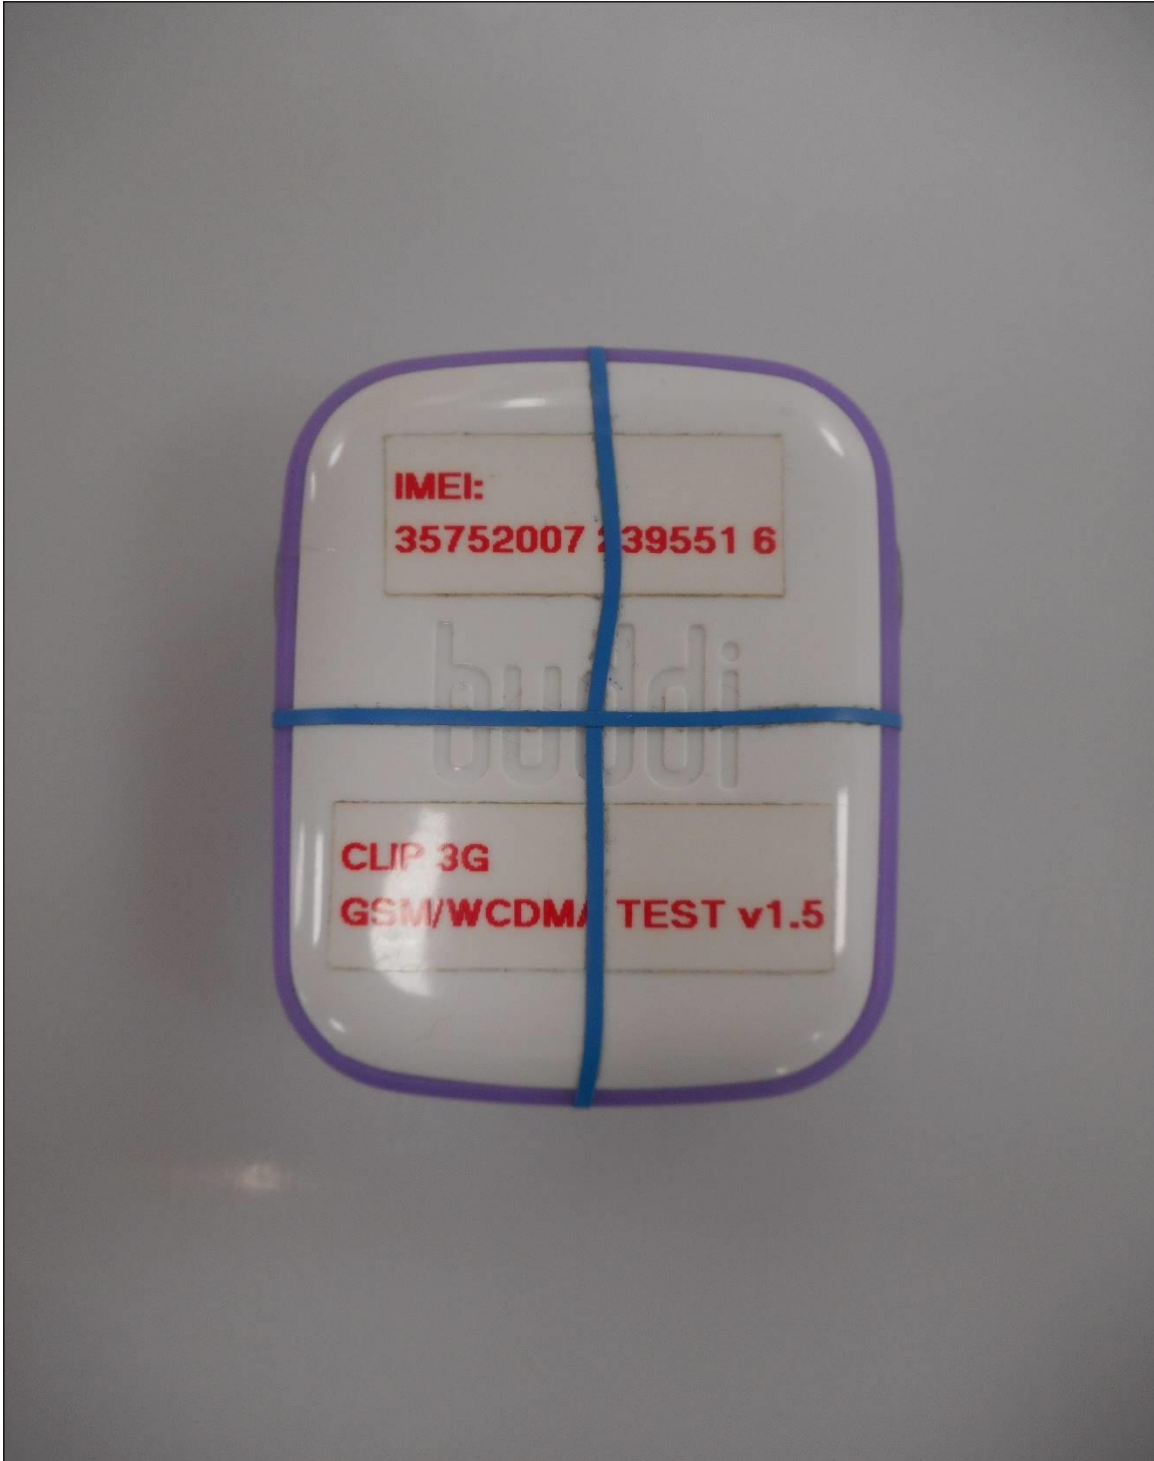

12. Appendixes

12.1. Photos and Ports Location

Photo Reference Number	Title
PHT/001	Test configuration for the measurement of SAR
PHT/002	Front of EUT facing the phantom at 0mm
PHT/003	Back of EUT facing the phantom at 0mm
PHT/004	Front of EUT facing the phantom at 5mm
PHT/005	Back of EUT facing the phantom at 5mm
PHT/006	Front of EUT facing the phantom at 7mm
PHT/007	Back of EUT facing the phantom at 7mm
PHT/008	Front View of EUT
PHT/009	Back View of EUT
PHT/010	Internal View of EUT
PHT/011	Conducted Sample View
PHT/012	Antenna Schematics

PHT/001: Test configuration for the measurement of SAR

PHT/002: Front of EUT facing the phantom at 0mm

PHT/003: Back of EUT facing the phantom at 0mm

PHT/004: Front of EUT facing the phantom at 5mm

PHT/005: Back of EUT facing the phantom at 5mm

PHT/006: Front of EUT facing the phantom at 7mm

PHT/007: Back of EUT facing the phantom at 7mm

PHT/008: Front View of EUT

PHT/009: Back View of EUT

PHT/010: Internal View of EUT

PHT/011: Conducted Sample View