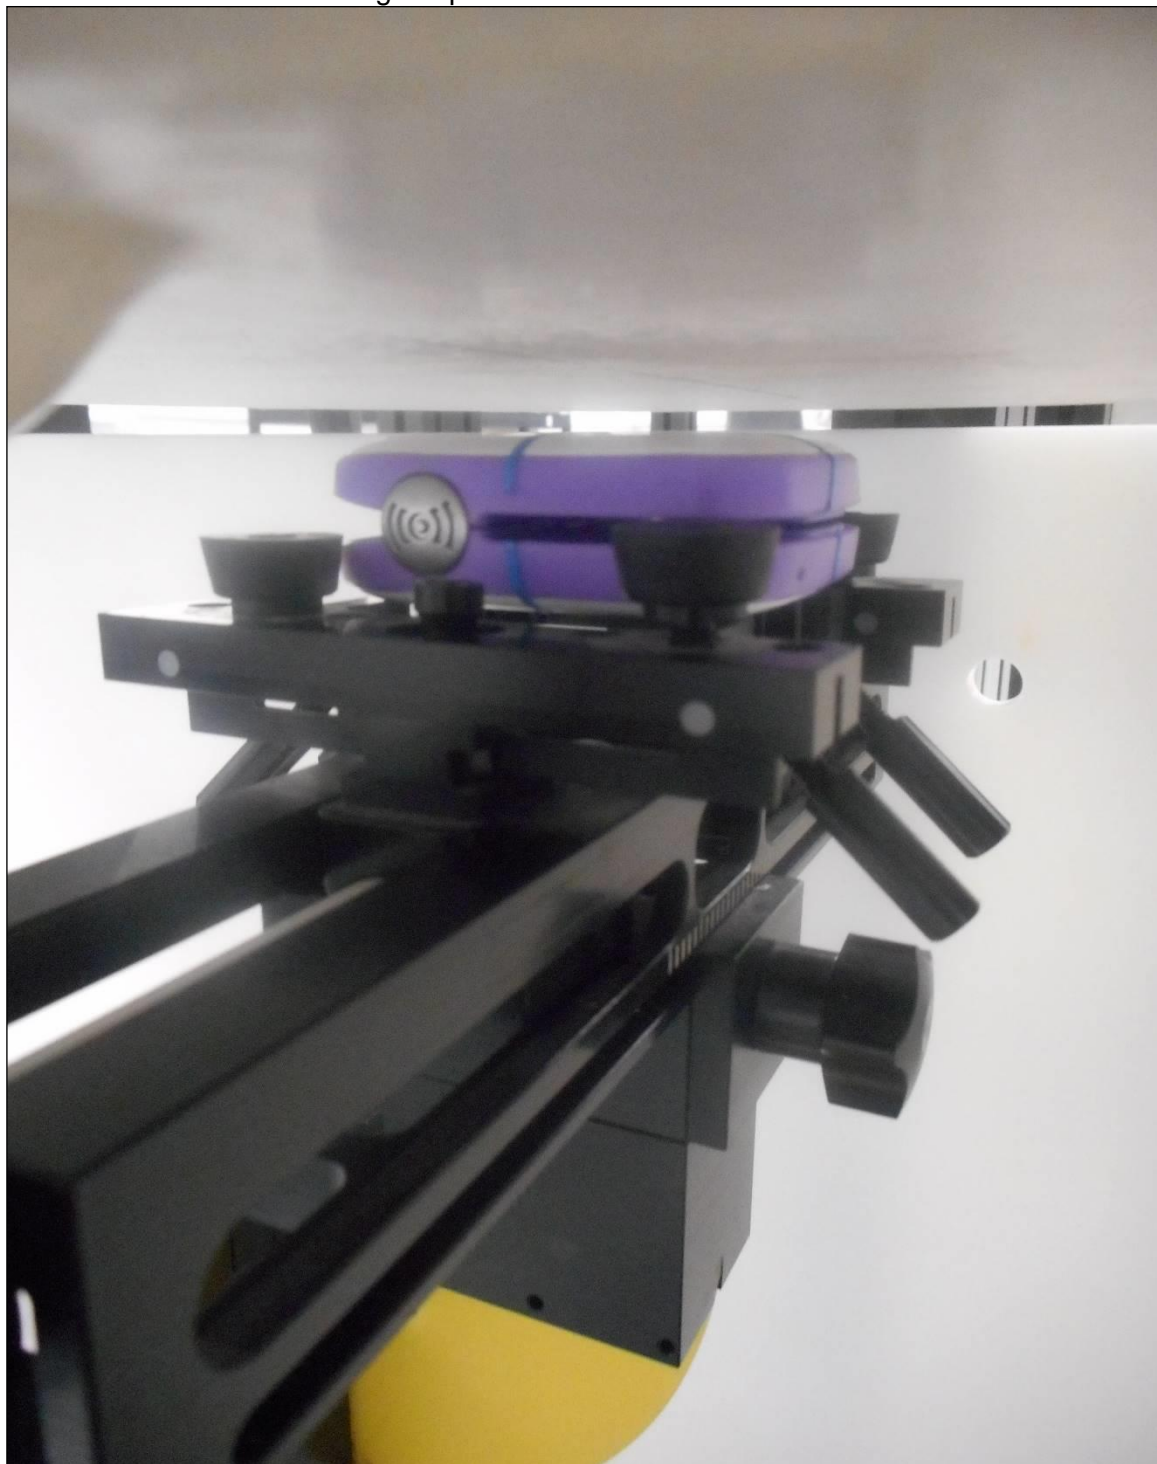

12. Appendixes

12.1. Photos and Ports Location

Photo Reference Number	Title
PHT/001	Test configuration for the measurement of SAR
PHT/002	Front of EUT facing the phantom at 0mm
PHT/003	Back of EUT facing the phantom at 0mm
PHT/004	Front of EUT facing the phantom at 5mm
PHT/005	Back of EUT facing the phantom at 5mm
PHT/006	Front of EUT facing the phantom at 7mm
PHT/007	Back of EUT facing the phantom at 7mm
PHT/008	Front View of EUT
PHT/009	Back View of EUT
PHT/010	Internal View of EUT
PHT/011	Conducted Sample View
PHT/012	Antenna Schematics

PHT/001: Test configuration for the measurement of SAR

PHT/002: Front of EUT facing the phantom at 0mm

PHT/003: Back of EUT facing the phantom at 0mm

PHT/004: Front of EUT facing the phantom at 5mm

PHT/005: Back of EUT facing the phantom at 5mm

PHT/006: Front of EUT facing the phantom at 7mm

PHT/007: Back of EUT facing the phantom at 7mm

PHT/008: Front View of EUT

PHT/009: Back View of EUT

PHT/010: Internal View of EUT

PHT/011: Conducted Sample View