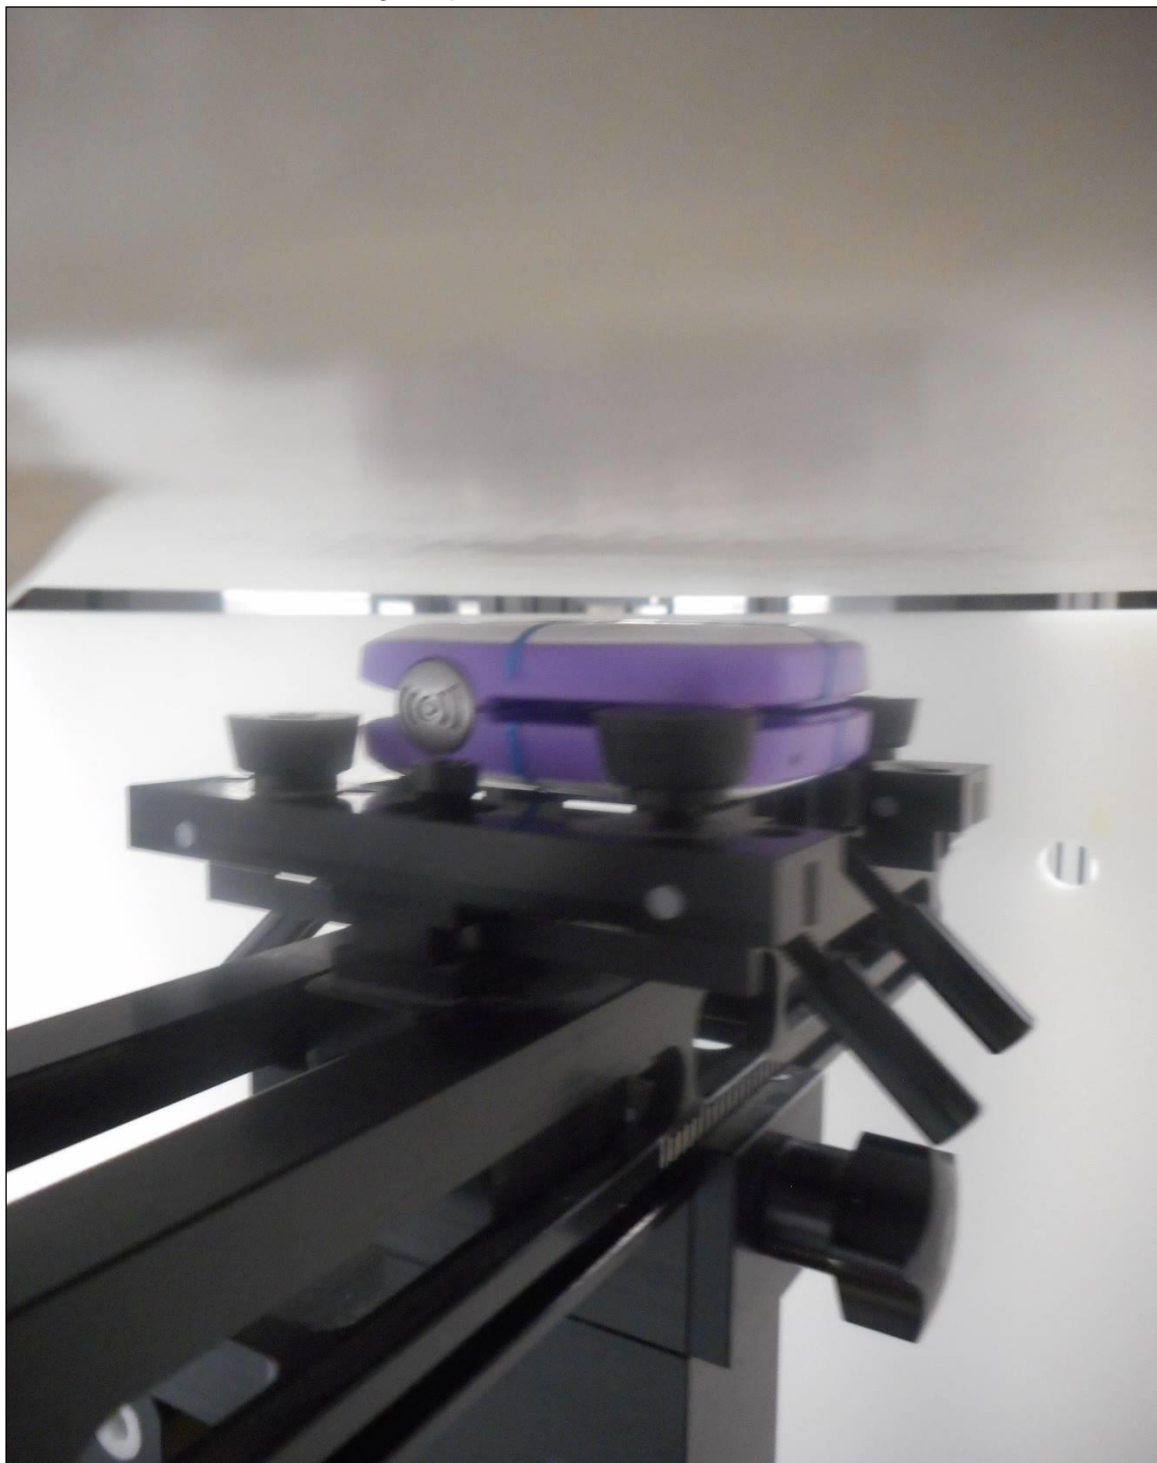

12. Appendixes

12.1. Photos and Ports Location

Photo Reference Number	Title
PHT/001	Test configuration for the measurement of SAR
PHT/002	Front of EUT facing the phantom at 0mm
PHT/003	Back of EUT facing the phantom at 0mm
PHT/004	Front of EUT facing the phantom at 5mm
PHT/005	Back of EUT facing the phantom at 5mm
PHT/006	Front of EUT facing the phantom at 7mm
PHT/007	Back of EUT facing the phantom at 7mm
PHT/008	Front View of EUT
PHT/009	Back View of EUT
PHT/010	Internal View of EUT
PHT/011	Conducted Sample View
PHT/012	Antenna Schematics

PHT/001: Test configuration for the measurement of SAR

PHT/002: Front of EUT facing the phantom at 0mm

PHT/003: Back of EUT facing the phantom at 0mm

PHT/004: Front of EUT facing the phantom at 5mm

PHT/005: Back of EUT facing the phantom at 5mm

PHT/006: Front of EUT facing the phantom at 7mm

PHT/007: Back of EUT facing the phantom at 7mm

PHT/008: Front View of EUT

PHT/009: Back View of EUT

PHT/010: Internal View of EUT

PHT/011: Conducted Sample View