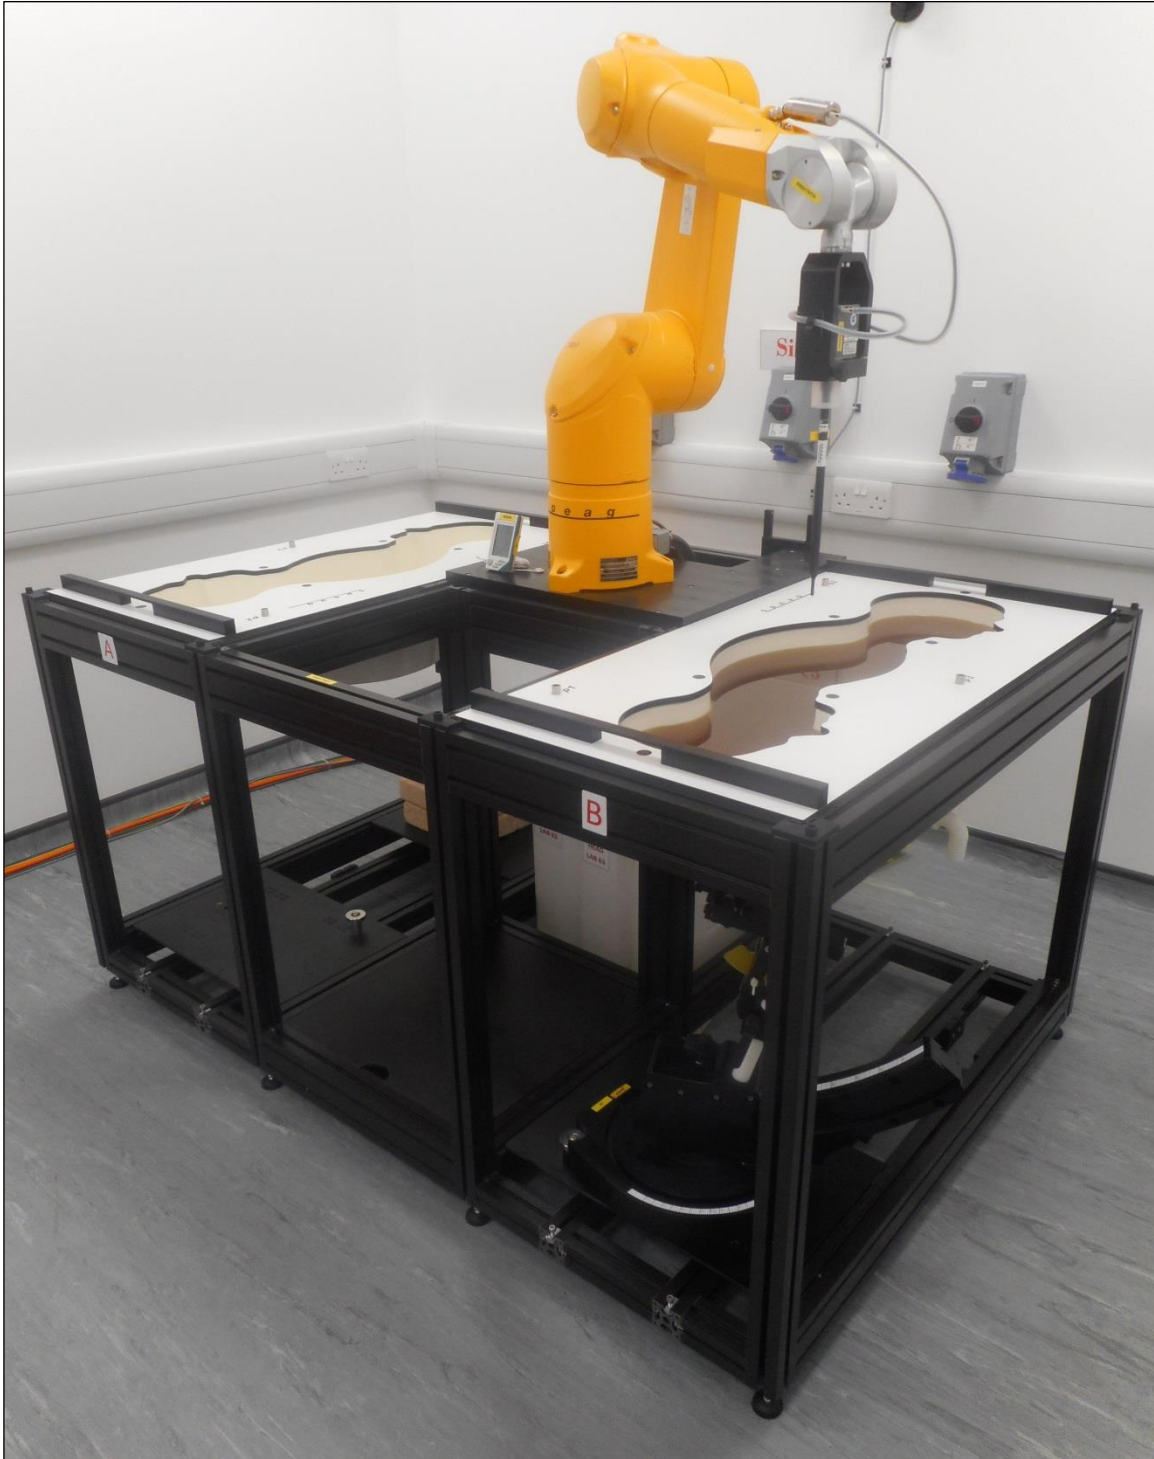

12. Appendixes

12.1. Photos and Ports Location

Photo Reference Number	Title
PHT/001	Test configuration for the measurement of SAR
PHT/002	Front of EUT facing the phantom at 0mm
PHT/003	Back of EUT facing the phantom at 0mm
PHT/004	Front of EUT facing the phantom at 5mm
PHT/005	Back of EUT facing the phantom at 5mm
PHT/006	Front of EUT facing the phantom at 7mm
PHT/007	Back of EUT facing the phantom at 7mm
PHT/008	Front View of EUT
PHT/009	Back View of EUT
PHT/010	Internal View of EUT
PHT/011	Conducted Sample View
PHT/012	Antenna Schematics

PHT/001: Test configuration for the measurement of SAR

PHT/002: Front of EUT facing the phantom at 0mm

PHT/003: Back of EUT facing the phantom at 0mm

PHT/004: Front of EUT facing the phantom at 5mm

PHT/005: Back of EUT facing the phantom at 5mm

PHT/006: Front of EUT facing the phantom at 7mm

PHT/007: Back of EUT facing the phantom at 7mm

PHT/008: Front View of EUT

PHT/009: Back View of EUT

PHT/010: Internal View of EUT

PHT/011: Conducted Sample View