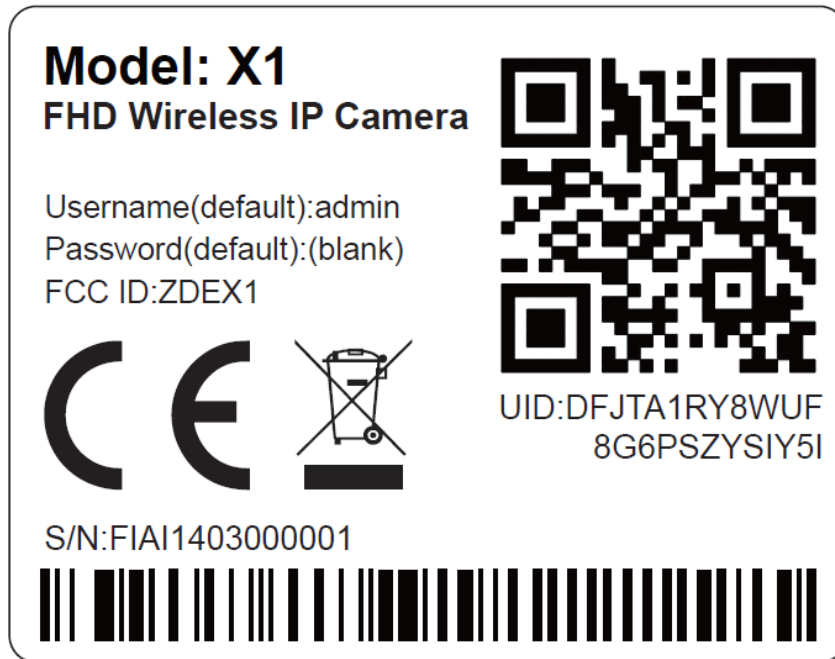

EXHIBIT A - FCC ID LABEL AND LOCATION

FCC ID Label

FCC ID Label Location Information

The label shown shall be permanently affixed at a conspicuous location on the device and be readily visible to the user at the time purchase (Labeling requirements per 2.925)