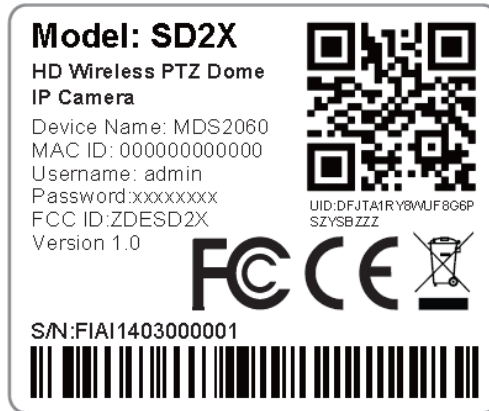

EXHIBIT A - FCC ID LABEL AND LOCATION

FCC ID Label

FCC ID Label Location Information

The label shown shall be permanently affixed at a conspicuous location on the device and be readily visible to the user at the time purchase (Labeling requirements per 2.925)