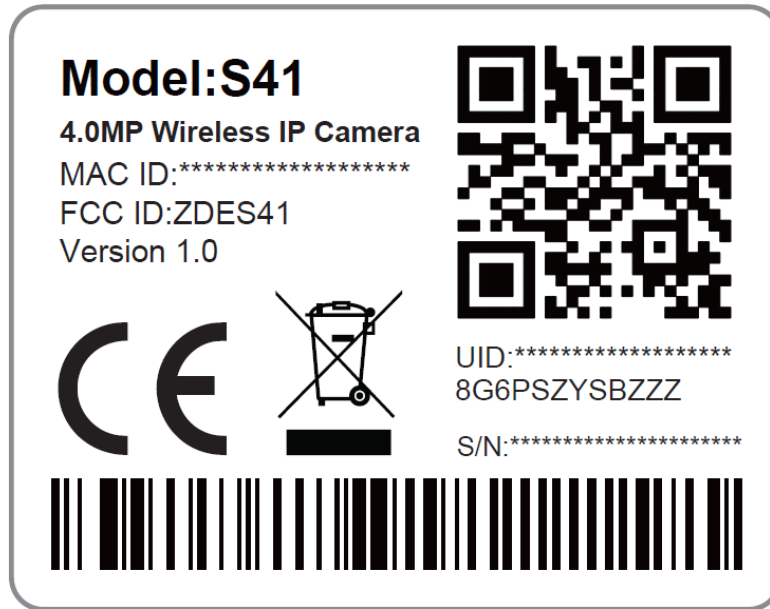

EXHIBIT A - FCC ID LABEL AND LOCATION

FCC ID Label

FCC ID Label Location Information

The label shown shall be permanently affixed at a conspicuous location on the device and be readily visible to the user at the time purchase (Labeling requirements per 2.925)