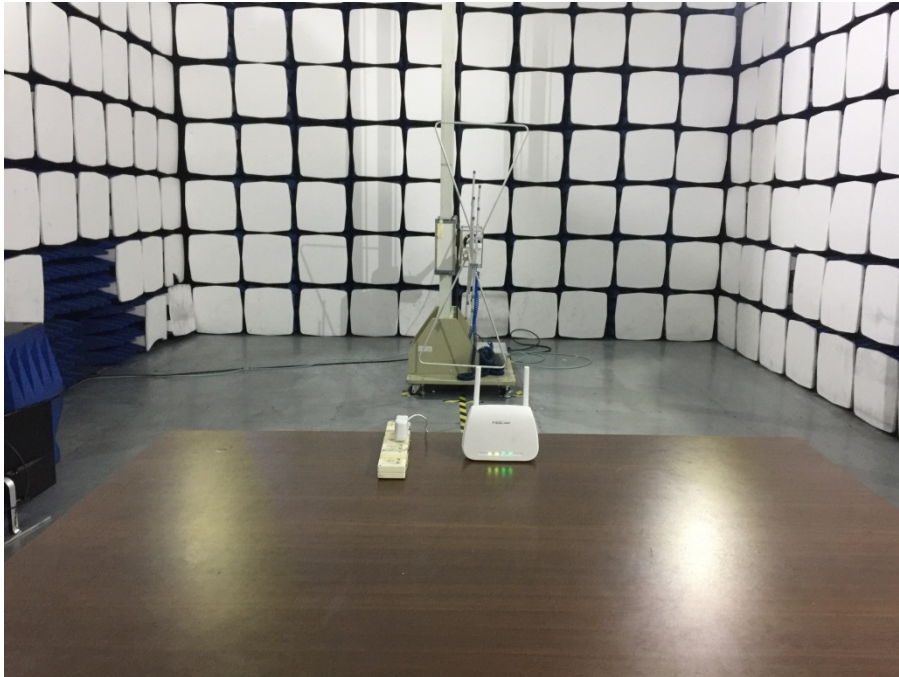

EXHIBIT 4 - TEST SETUP PHOTOGRAPHS

Conducted Emission Test Setup

Radiation Emission Test Setup (Below 30MHz)

Radiation Emission Test Setup (30MHz to 1GHz)

Radiation Emission Test Setup (1GHz to 18GHz)

Radiation Emission Test Setup (Above 18GHz)