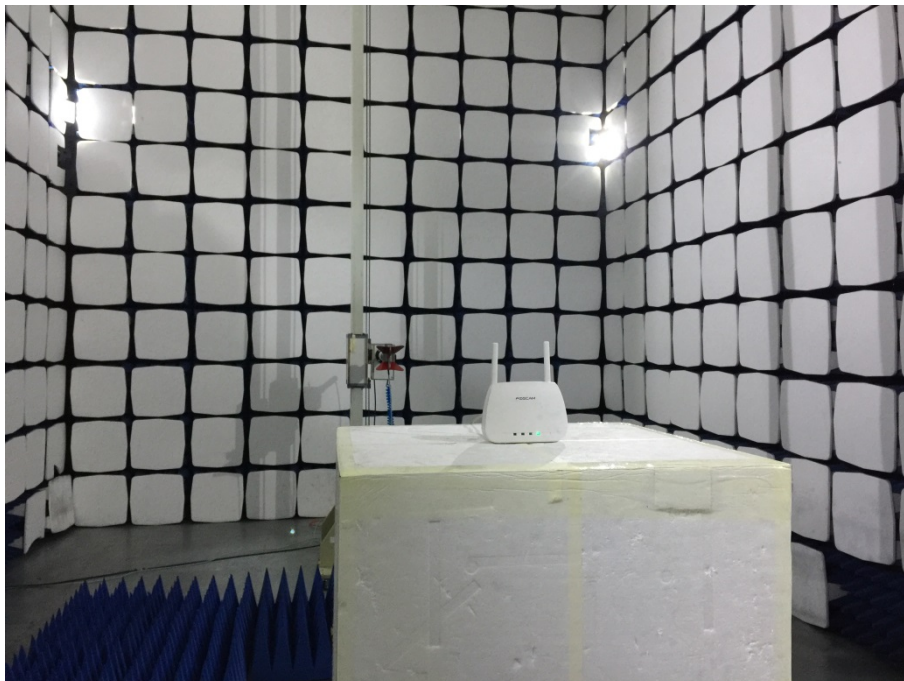

EXHIBIT 4 - TEST SETUP PHOTOGRAPHS

Conducted Emission Test Setup

Radiation Emission Test Setup (Below 30MHz)

Radiation Emission Test Setup (30MHz to 1GHz)

Radiation Emission Test Setup (1GHz to 18GHz)

Radiation Emission Test Setup (Above 18GHz)