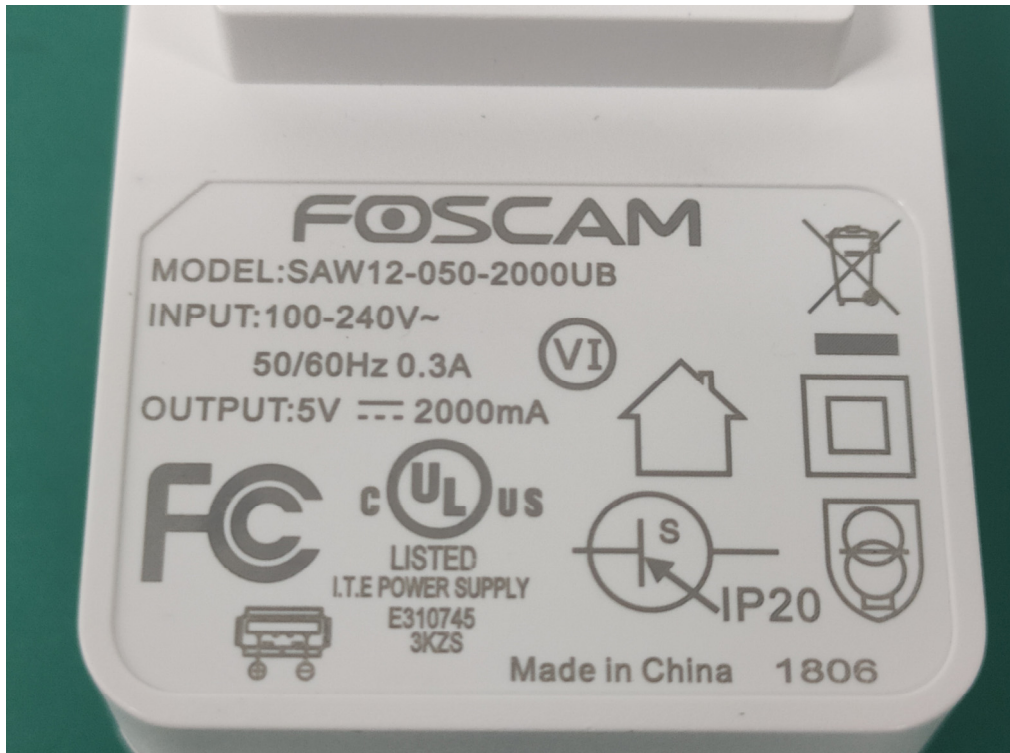

External Photos

Adapter: SAW12-050-2000UB

Adapter: KA12C-0501500US