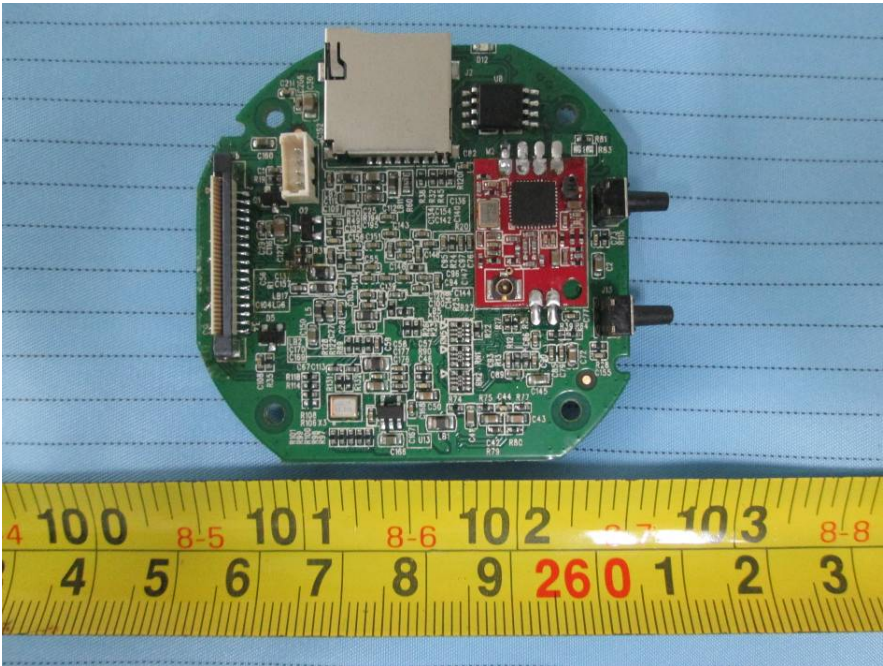

**EXHIBIT C - EUT INTERNAL PHOTOGRAPHS**

---

**EUT – Cover off View 1**

**EUT – Cover off View 2**

**EUT – Cover off View 3**

**EUT – Main Board Top View**

**EUT – Main Board Bottom with WiFi Module View**

**EUT – Main Board Bottom View**

**EUT – WiFi Module Board Top View**

**EUT – WiFi Module Board Bottom View**

**EUT – Camera Board Top View 1**

**EUT – Camera Board Top View 2**

**EUT – Camera Board Bottom View**

**EUT – LED Board Top View**

**EUT – LED Board Bottom View**

**EUT – Antenna View**