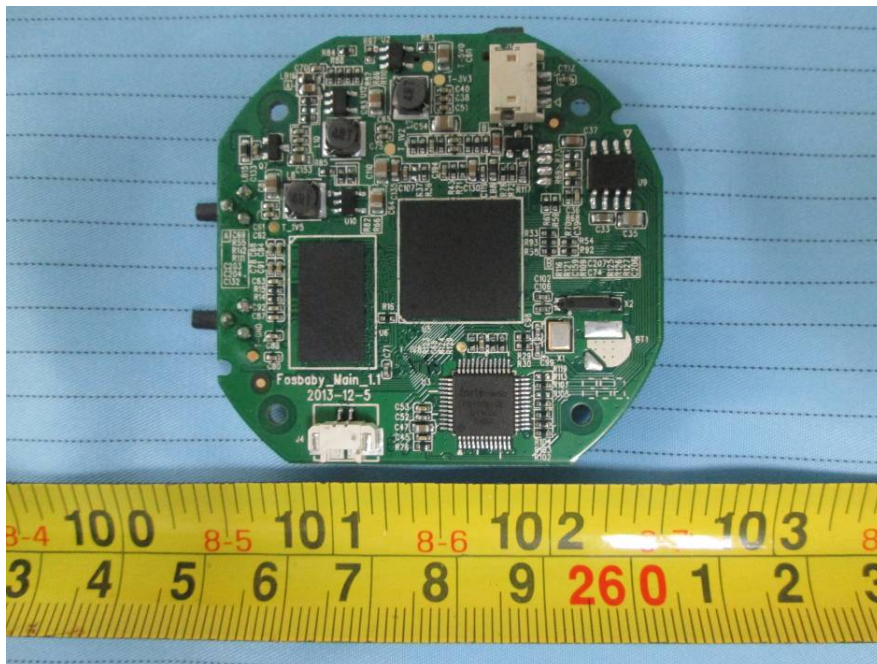

**EXHIBIT C - EUT INTERNAL PHOTOGRAPHS**

---

**EUT – Cover off View 1**

**EUT – Cover off View 2**

**EUT – Cover off View 3**

**EUT – Main Board Top View**

**EUT – Main Board Bottom with WiFi Module View**

**EUT – Main Board Bottom View**

**EUT – WiFi Module Board Top View**

**EUT – WiFi Module Board Bottom View**

**EUT – Camera Board Top View 1**

**EUT – Camera Board Top View 2**

**EUT – Camera Board Bottom View**

**EUT – LED Board Top View**

**EUT – LED Board Bottom View**

**EUT – Antenna View**