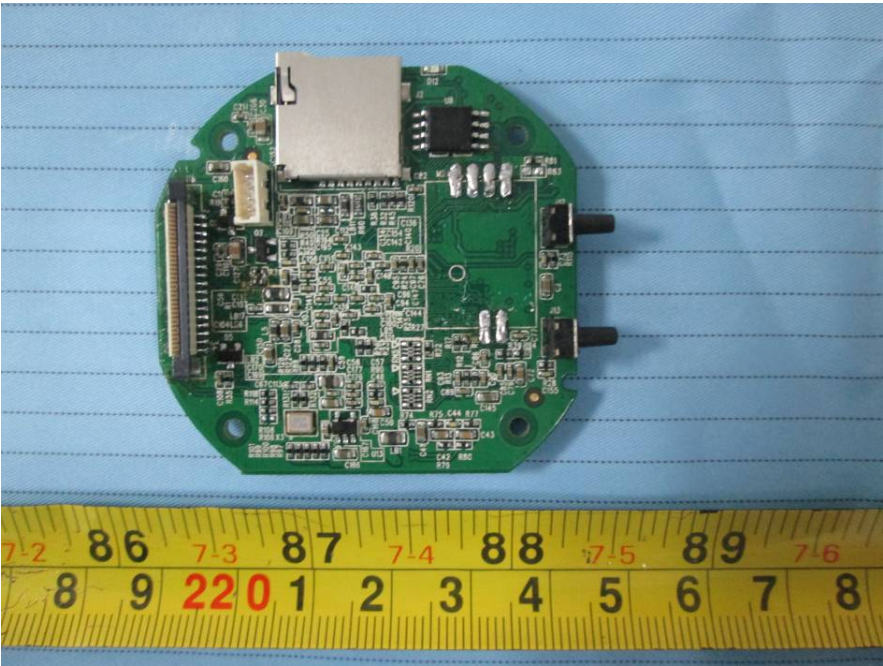

**EXHIBIT C - EUT INTERNAL PHOTOGRAPHS**

---

**EUT – Cover off View 1**

**EUT – Cover off View 2**

**EUT – Cover off View 3**

**EUT – Main Board Top View**

**EUT – Main Board Bottom with WiFi Module View**

**EUT – Main Board Bottom View**

**EUT – WiFi Module Board Top View**

**EUT – WiFi Module Board Bottom View**

**EUT – Camera Board Top View 1**

**EUT – Camera Board Top View 2**

**EUT – Camera Board Bottom View**

**EUT – LED Board Top View**

**EUT – LED Board Bottom View**

**EUT – Antenna View**