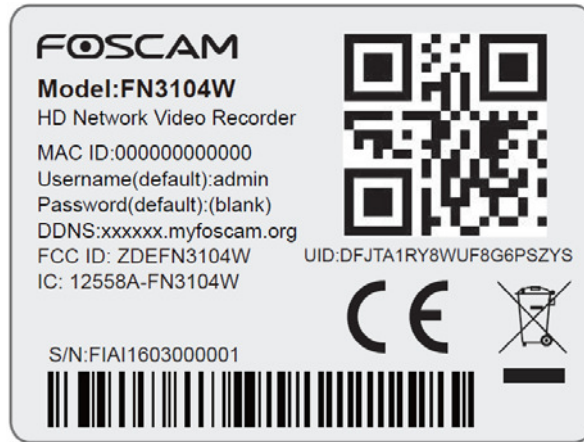

EXHIBIT A - FCC ID LABEL AND LOCATION

FCC ID Label

FCC ID Label Location Information

The label shown shall be permanently affixed at a conspicuous location on the device and be readily visible to the user at the time purchase (Labeling requirements per 2.925)